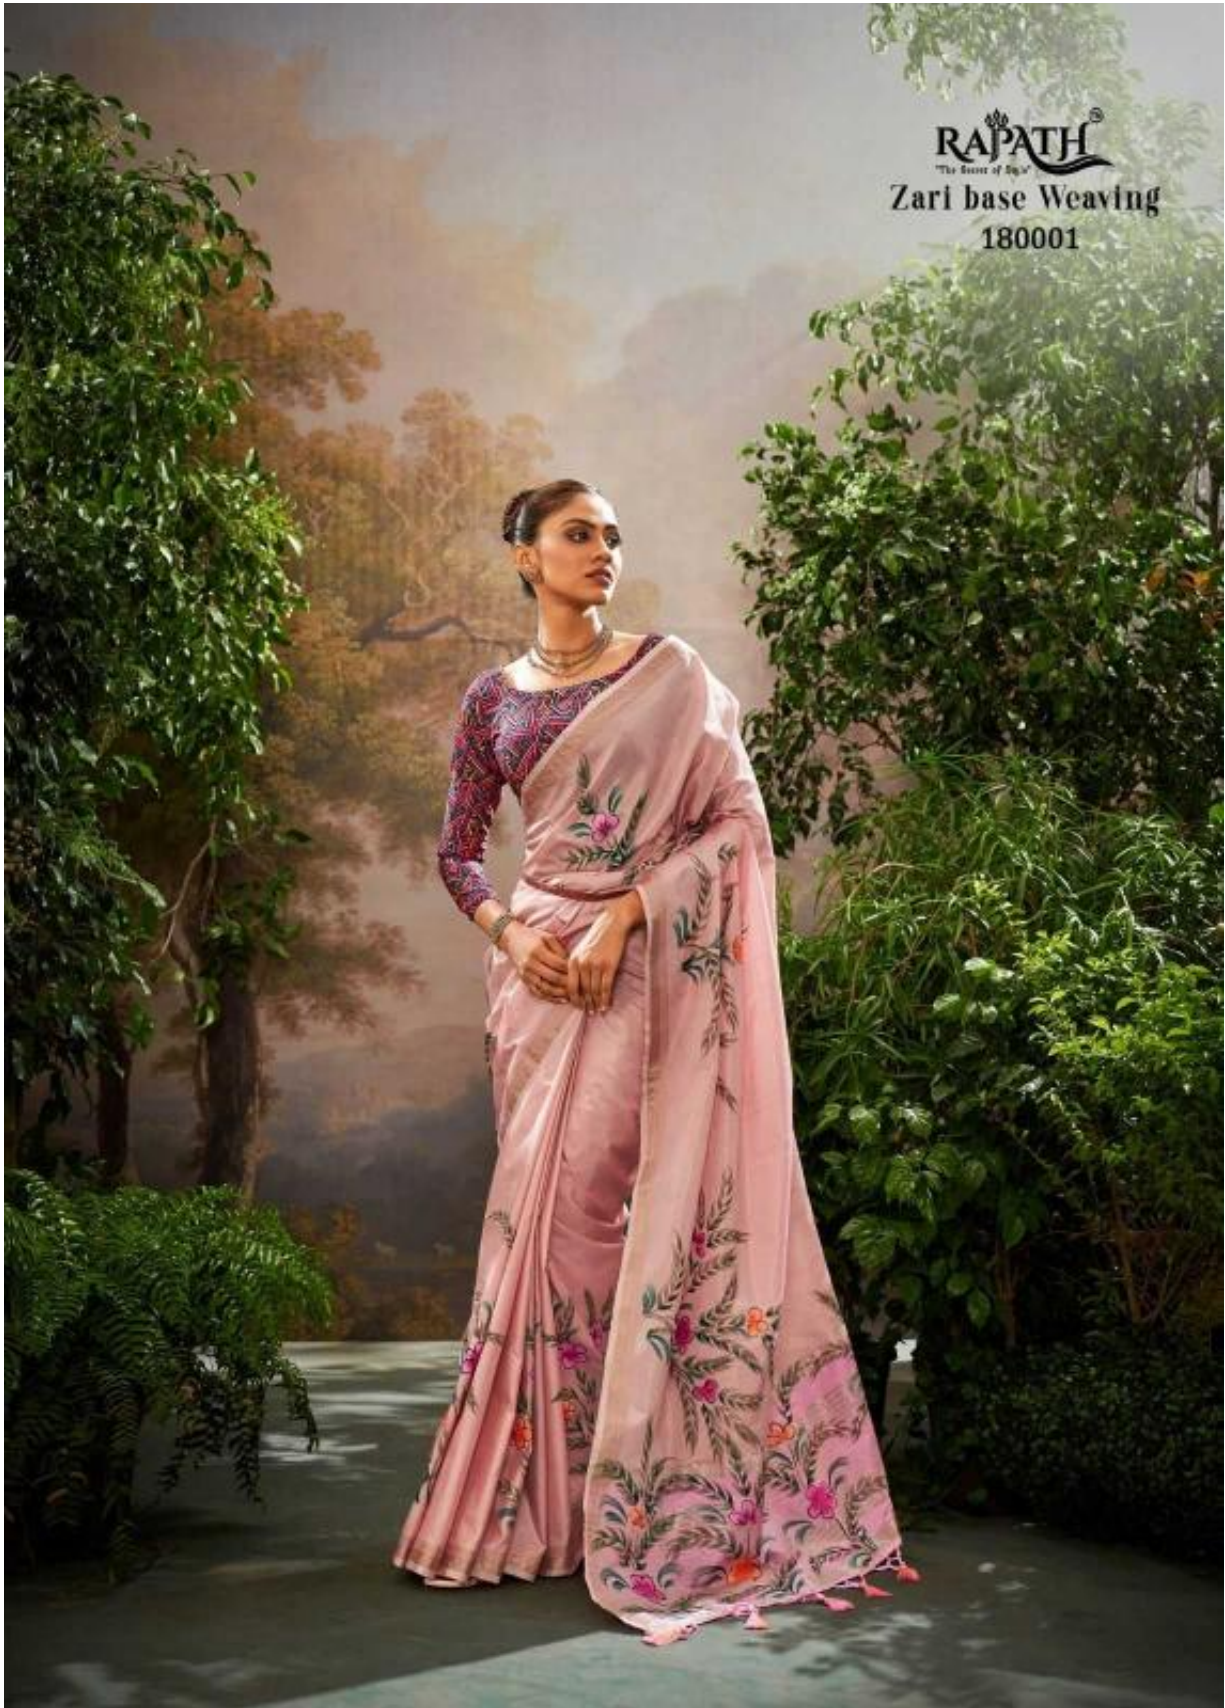

RAPATH®
The Source of Style™

KALINDI SILK

RAPATH
The Best of Both
Zari base Weaving
180001

RAPATH
"The Spirit of Style"
Zari base Weaving
180006

RAPATH
The Spirit of India
Zari base Weaving
180005

RAPATH
"The Best of Style"
Zari base Weaving
180004

KALINDI SILK

X and her sarees enamor.

RAPATH[®]
"The Beam of Light"
Zari base Weaving

Natural
MAGIC

One look at you, and the world is blinded. By love, by charm, by desire you their own. And as they discover that the glow they see around you comes from within you and is magnified tenfold by the sarees you wear.