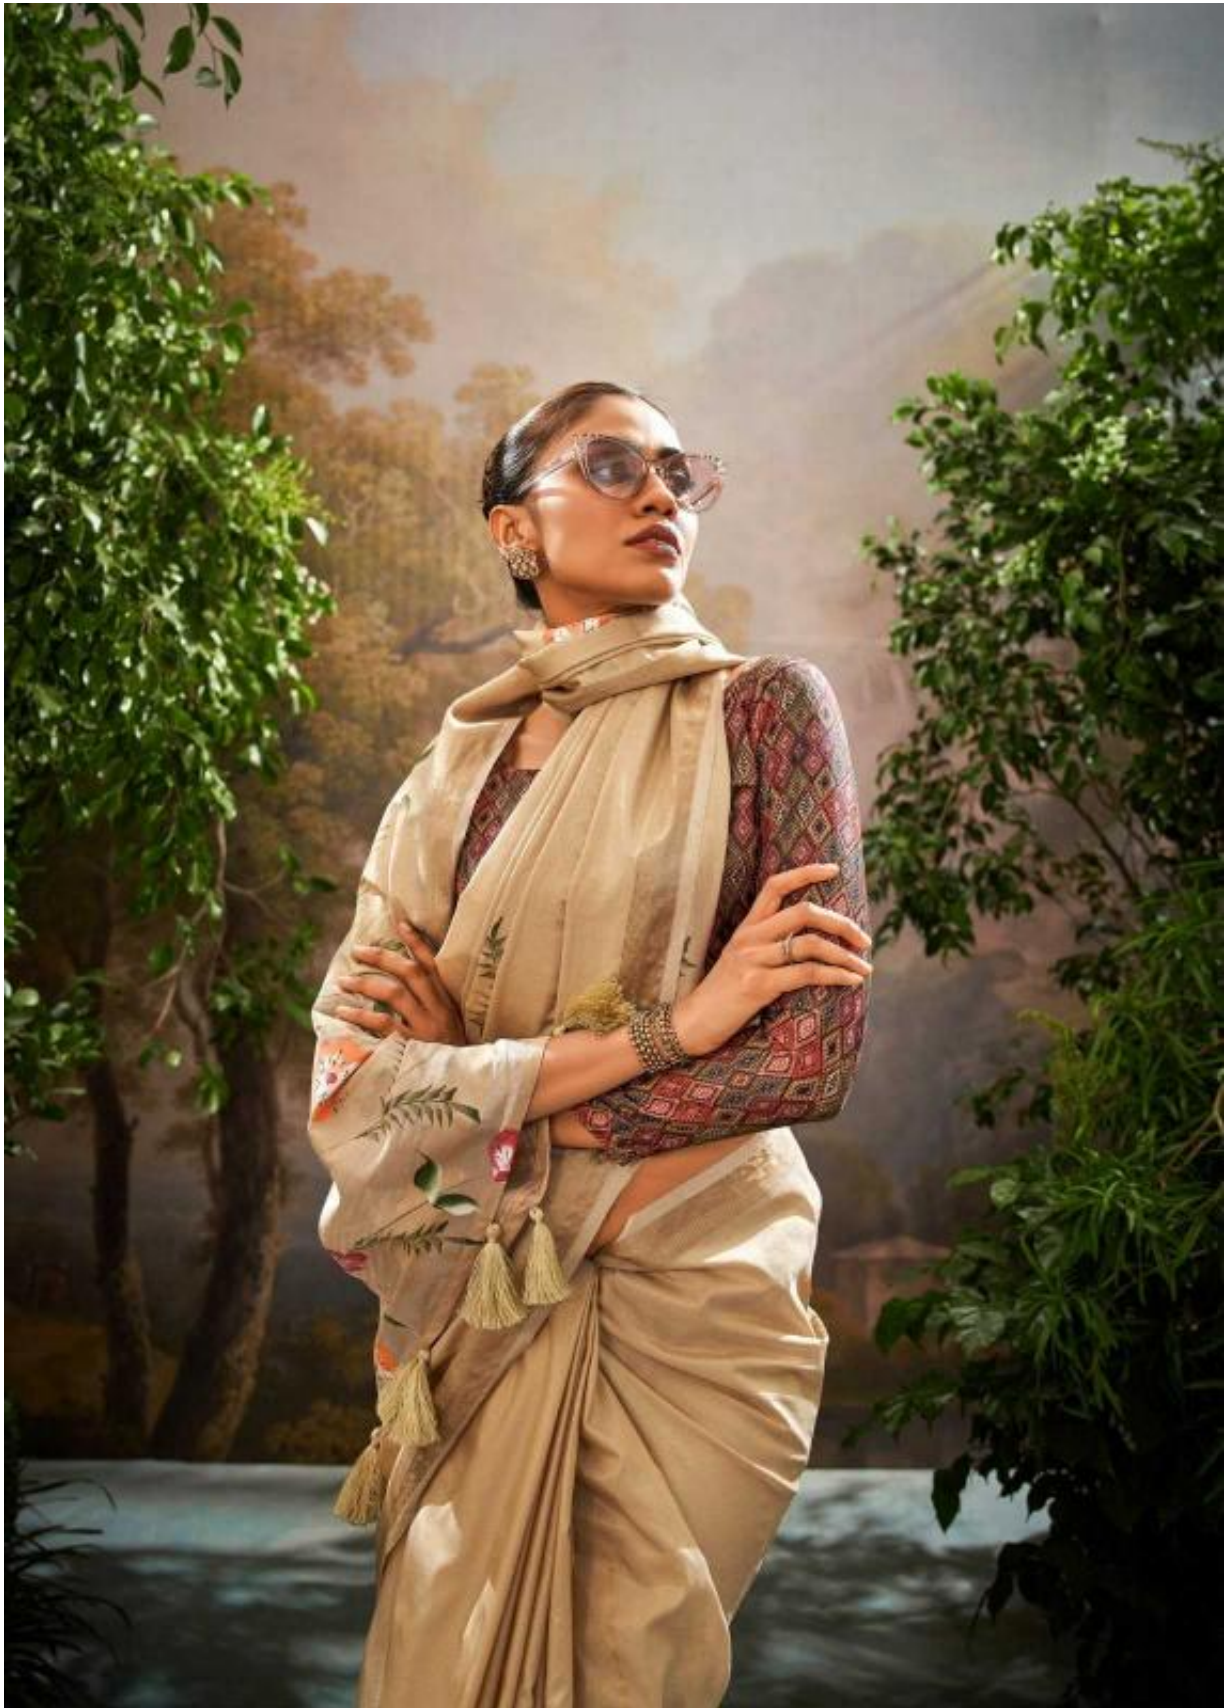

KALINDI SILK

X and her sarees enamor.

RAPATH[®]
"The Beam of Light"
Zari base Weaving

Natural
MAGIC

One look at you, and the world is blinded. By love, by charm, by desire
you their own. And as they discover that the glow they see around you
comes from within you and is magnified tenfold by the sarees you wear.

Fashion FORWARD

As you breathe, you transform the atmosphere of the world that surrounds you.
And all that is withered, all that is lifeless, all that is lifeless, all that is pale
disappears in an instant.