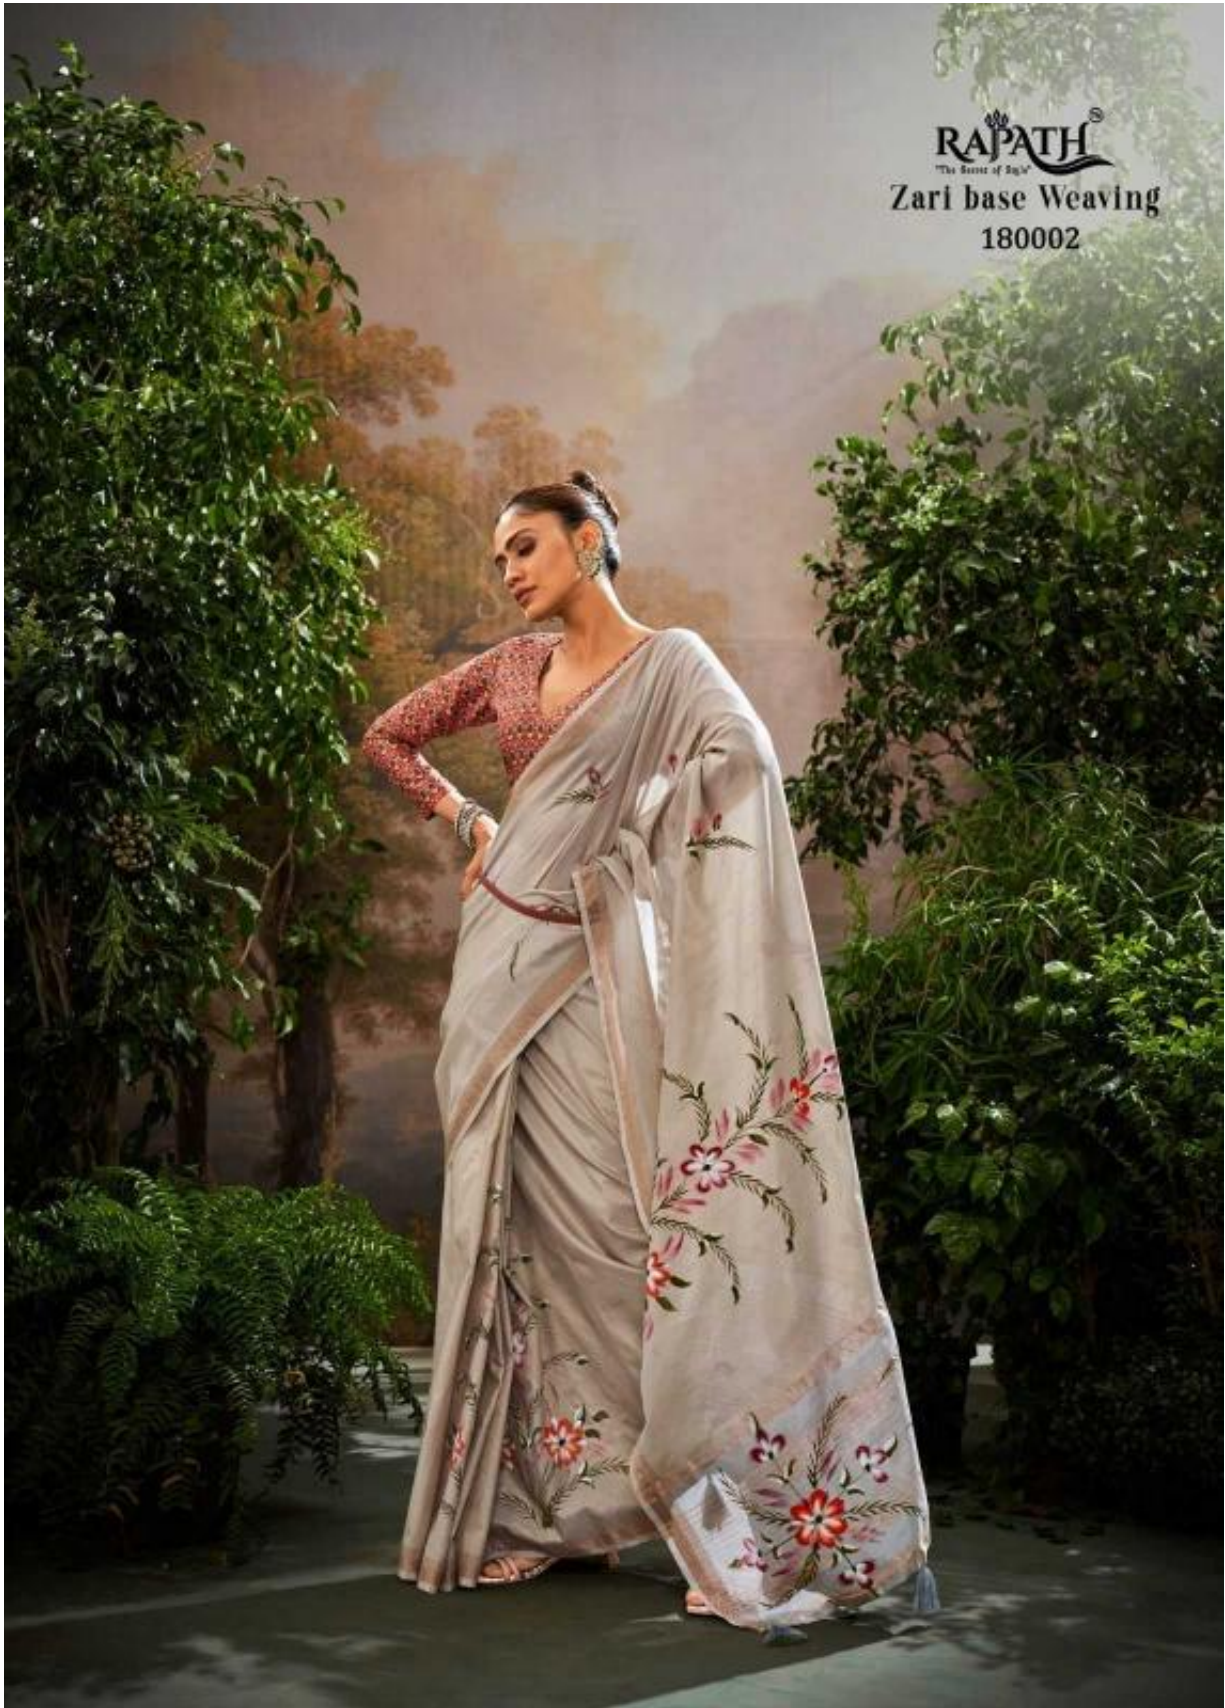

RAPATH[®]
The Source of Style

KALINDI SILK

RAPATH[®]
The Best of India
Zari base Weaving
180001

RAPATH
The Spirit of Style
Zari base Weaving
180006

RAPATH
The Spirit of India
Zari base Weaving
180005

RAPATH
"The Best of Style"
Zari base Weaving
180004

RAPATH[®]
"The Best of Both"
Zari base Weaving
180003

RAPATH
The Best of Style
Zari base Weaving
180002

180001

180002

180003

180004

by a hope against hope to call
er.

RAPATH®
The Source of Style™

KALINDI SILK

X and her sarees enamor.

RAPATH[®]
"The Beam of Light"
Zari base Weaving

Natural
MAGIC

One look at you, and the world is blinded. By love, by charm, by desire you their own. And as they discover that the glow they see around you comes from within you and is magnified tenfold by the sarees you wear.