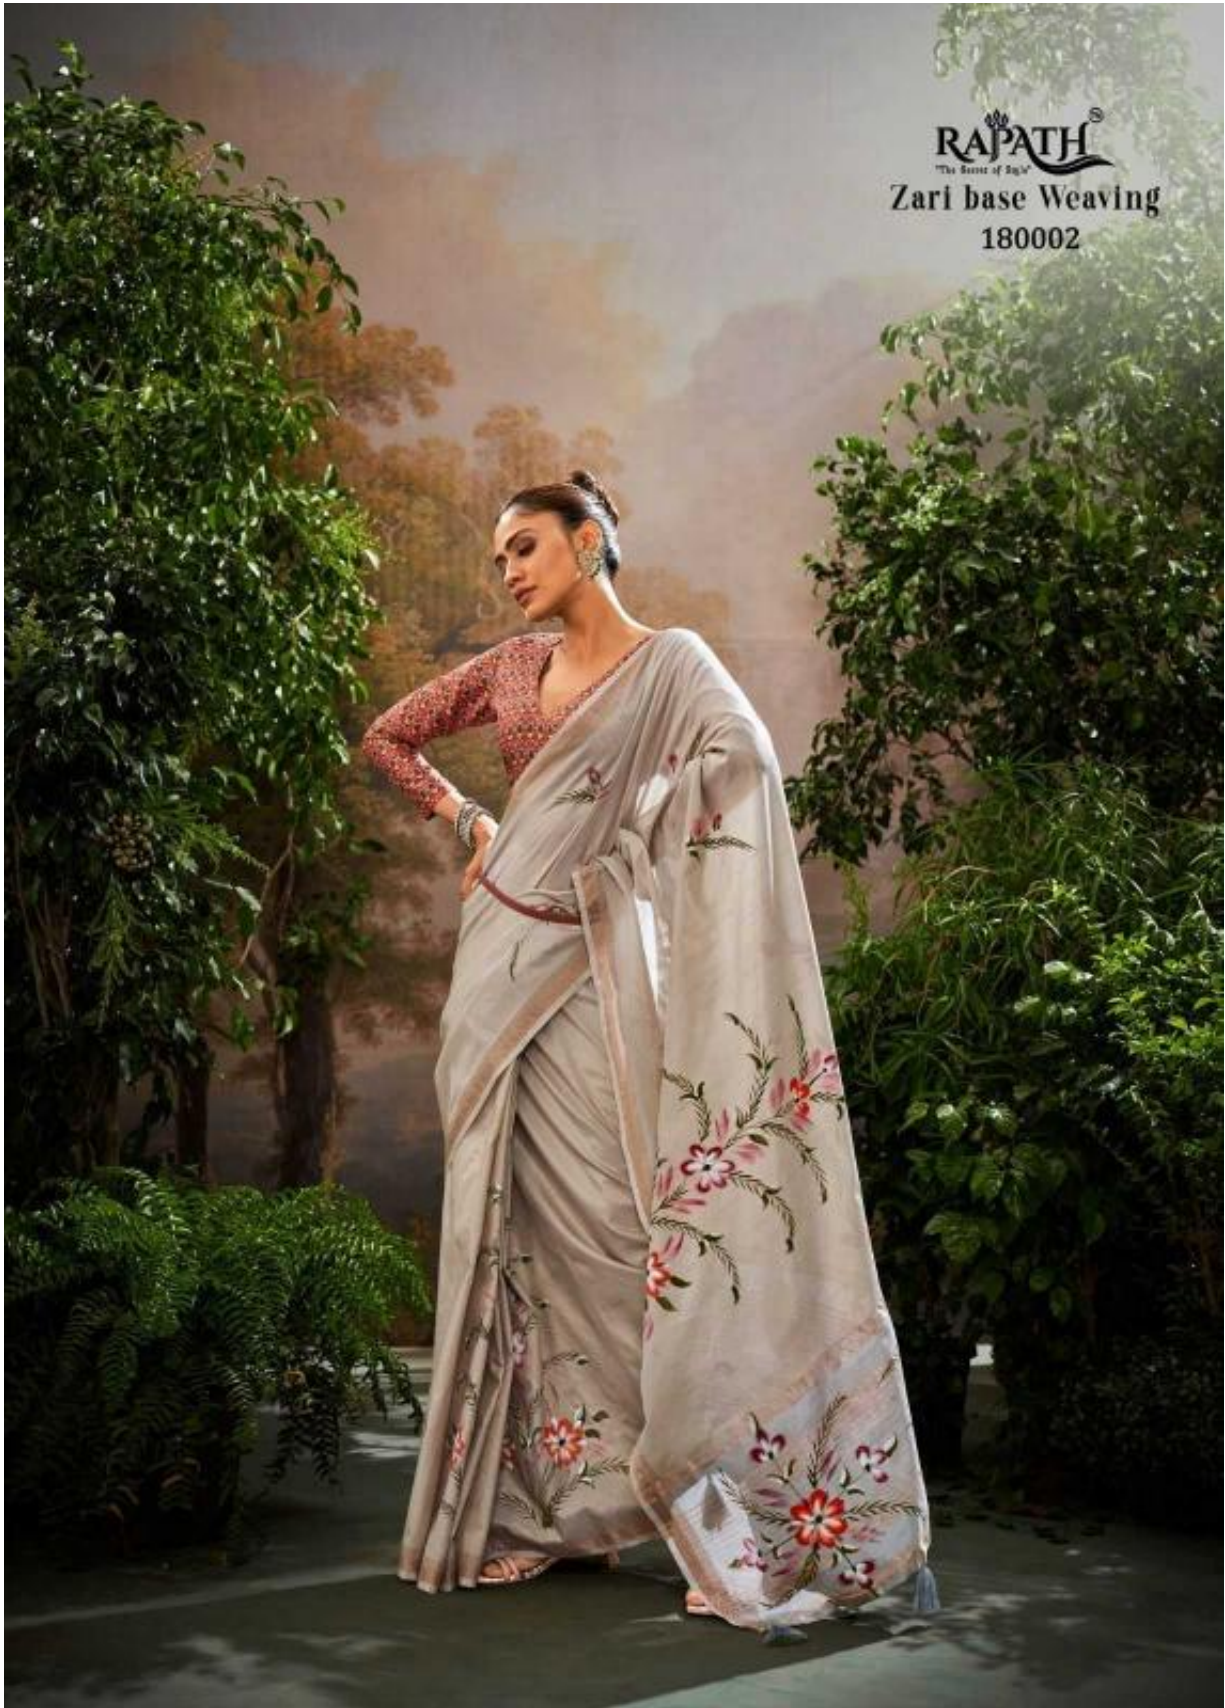

RAPATH
The Spirit of Style
Zari base Weaving
180002