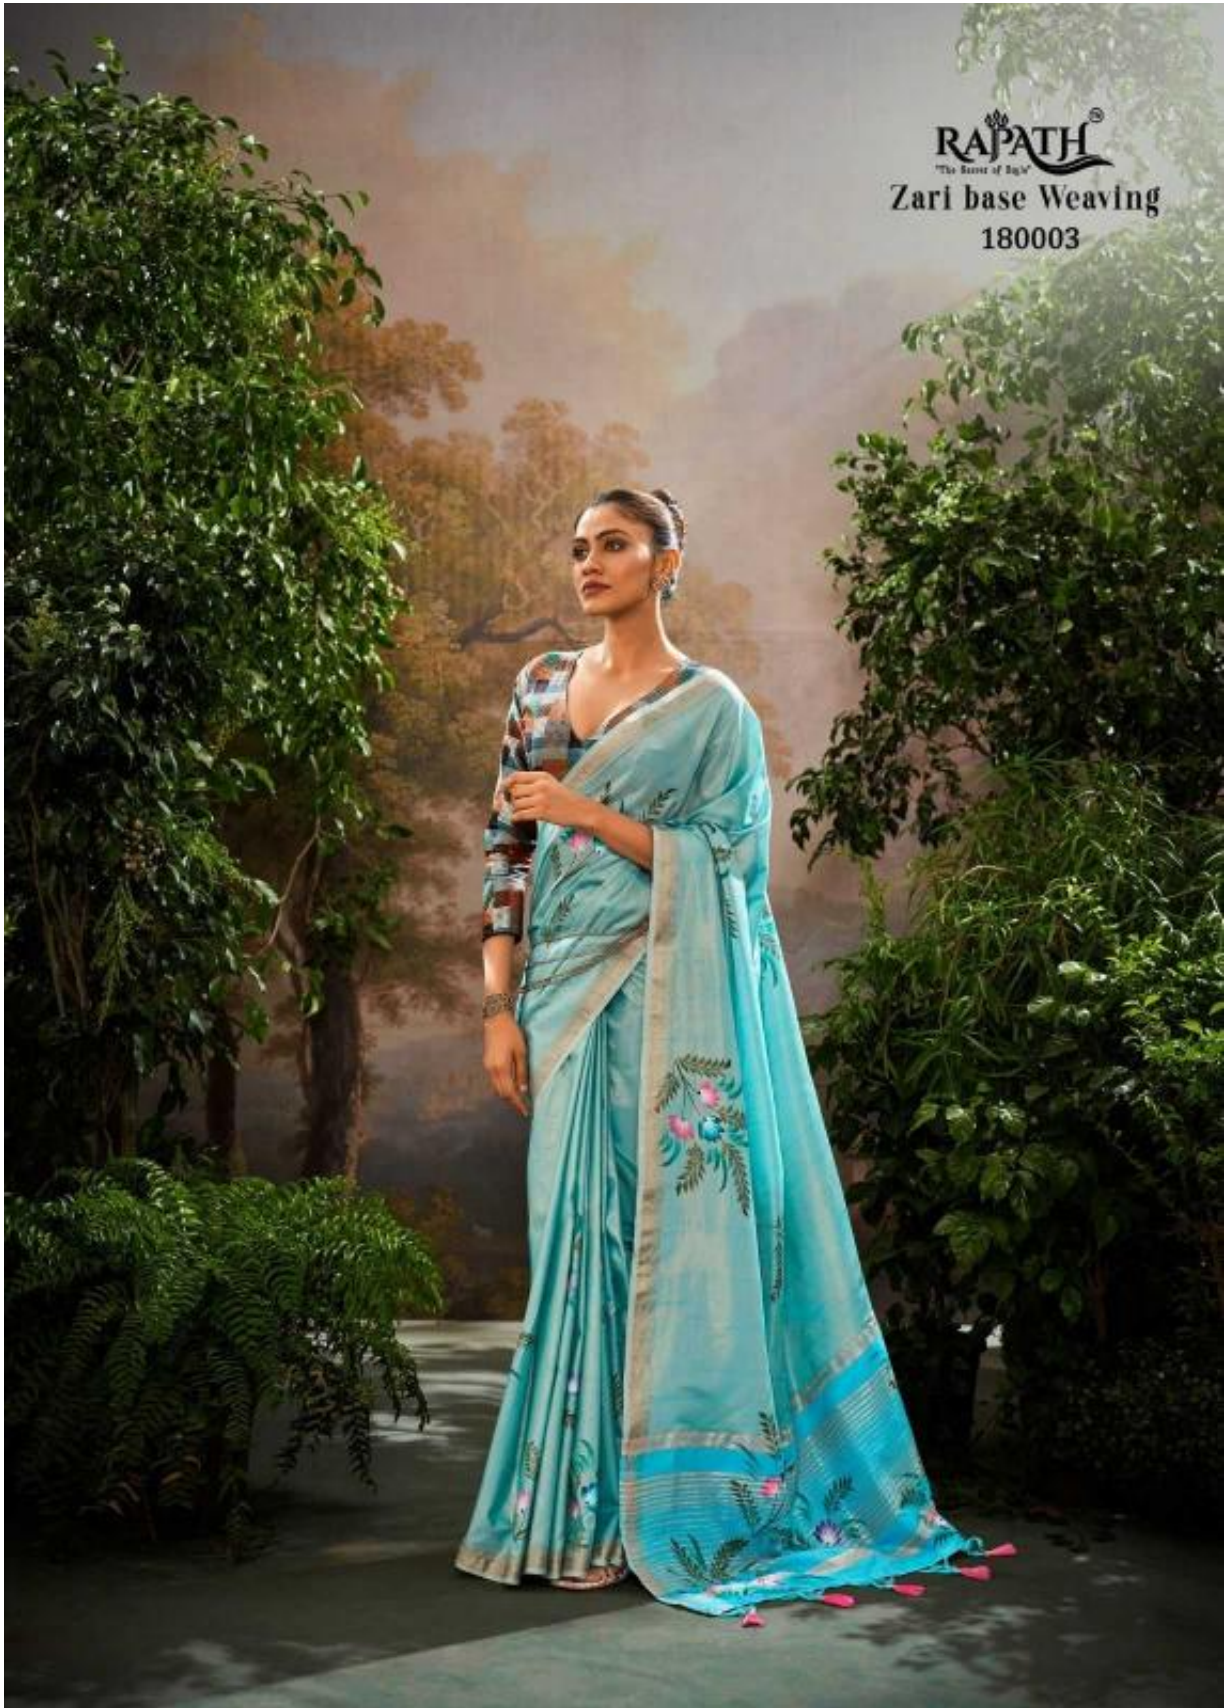

RAPATH®
"The Best of India"
Zari base Weaving
180003