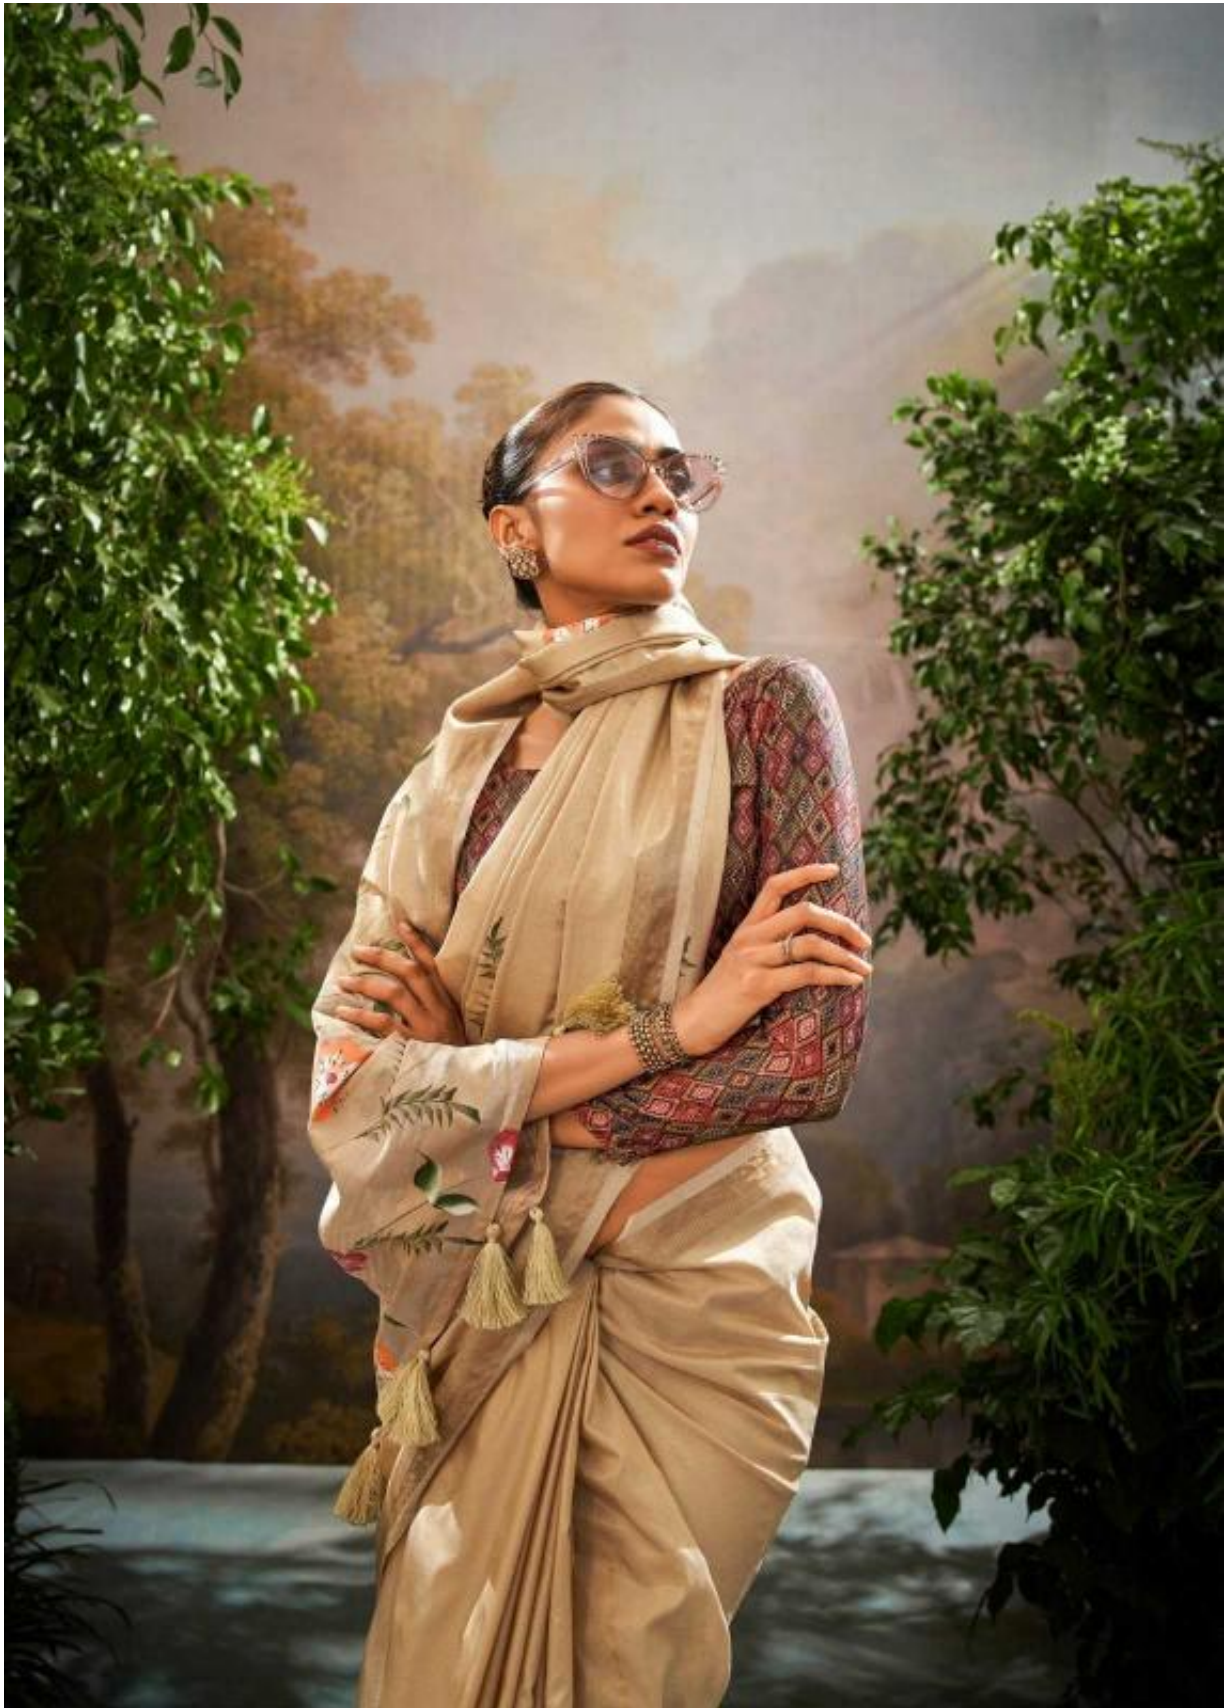

KALINDI SILK

X and her sarees enamor.

RAPATH[®]
"The Beam of Light"
Zari base Weaving

Natural
MAGIC

One look at you, and the world is blinded. By love, by charm, by desire you their own. And as they discover that the glow they see around you comes from within you and is magnified tenfold by the sarees you wear.

Fashion FORWARD

As you breathe, you transform the atmosphere of the world that surrounds you.
And all that is withered, all that is lifeless, all that is lifeless, all that is pale
disappears in an instant.