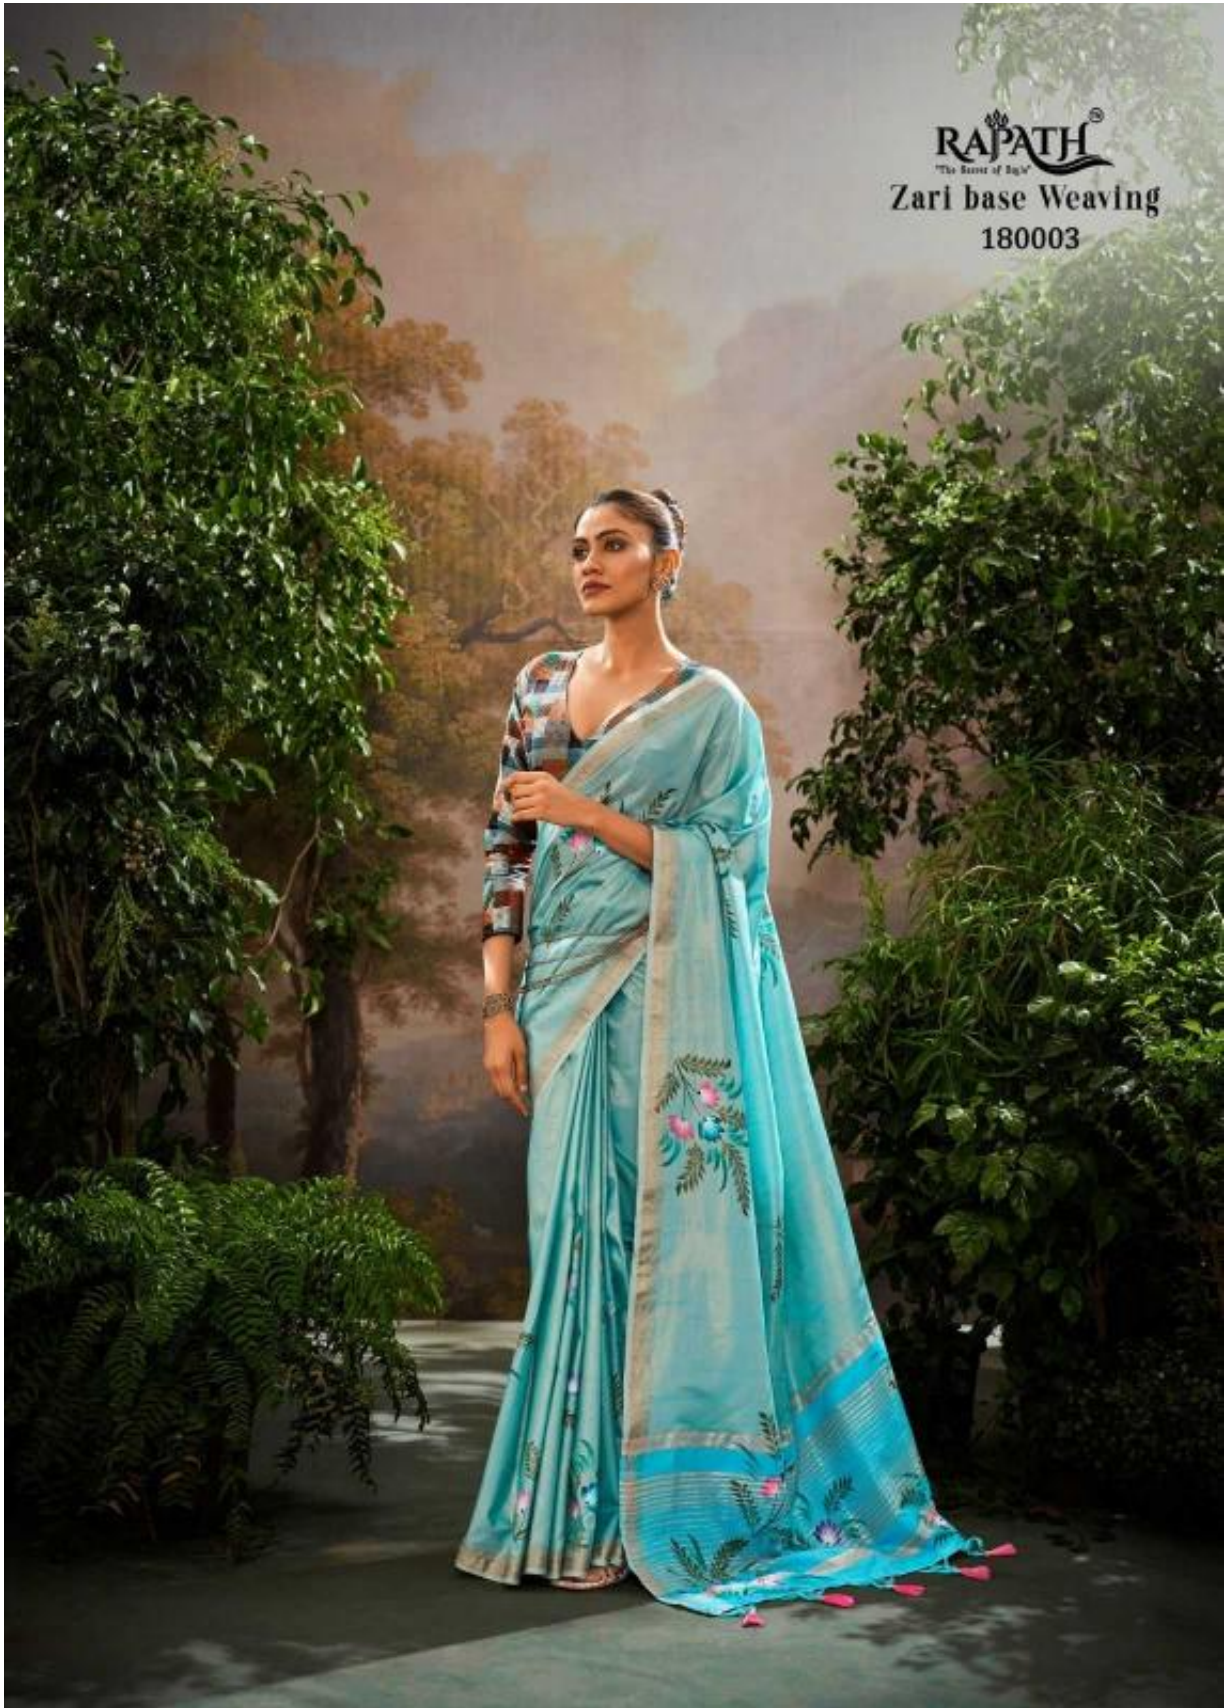

RAPATH[®]
The Source of Style

KALINDI SILK

RAPATH[®]
The Best of India
Zari base Weaving
180001

RAPATH
The Spirit of Style
Zari base Weaving
180006

RAPATH
The Spirit of India
Zari base Weaving
180005

RAPATH
"The Best of Style"
Zari base Weaving
180004

RAPATH[®]
"The Best of Both"
Zari base Weaving
180003

RAPATH
The Best of Style
Zari base Weaving
180002

180001

180002

180003

180004

by a hope against hope to call
er.

RAPATH®
The Source of Style™

KALINDI SILK

X and her sarees enamor.

RAPATH[®]
"The Beam of Light"
Zari base Weaving

Natural
MAGIC

One look at you, and the world is blinded. By love, by charm, by desire you their own. And as they discover that the glow they see around you comes from within you and is magnified tenfold by the sarees you wear.