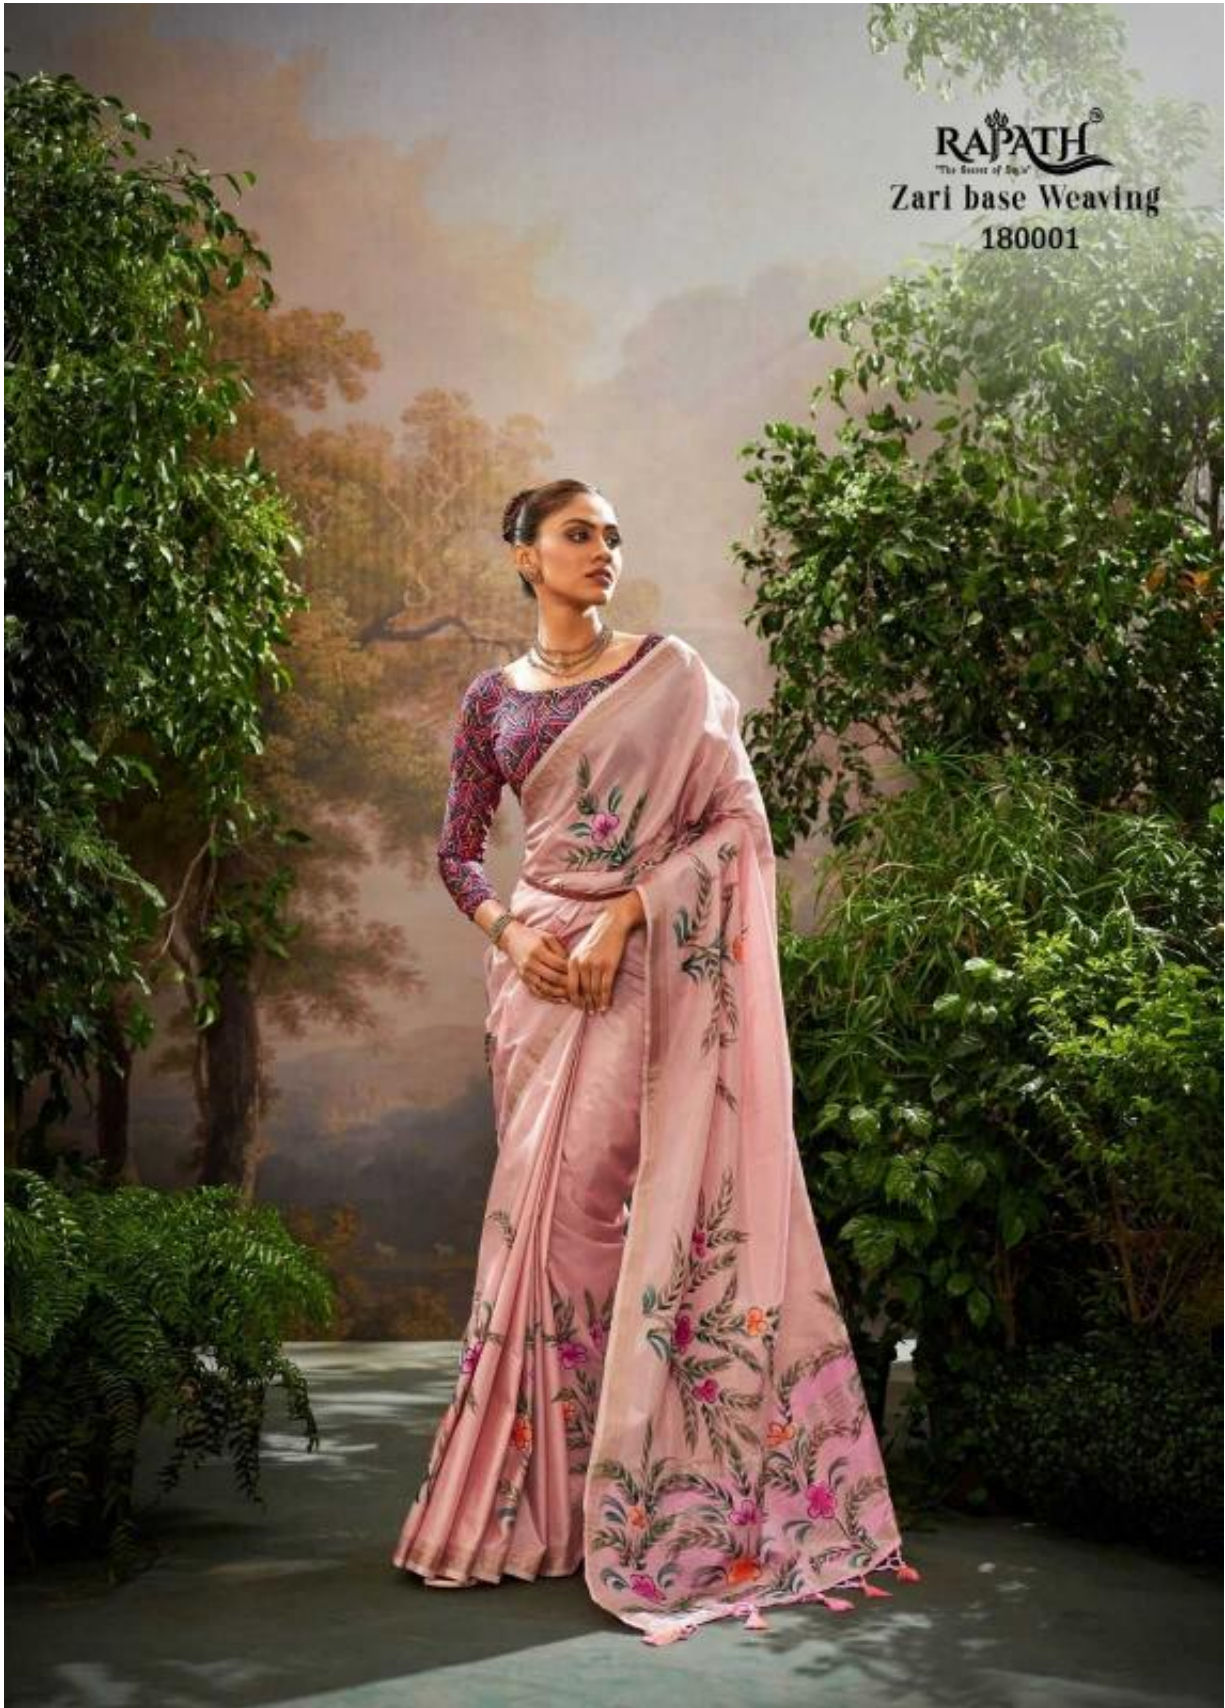

RAPATH®
The Source of Style™

KALINDI SILK

180005

180006

RAJATH[®]
The Source of Style
Zari base Weaving

RAPATH[®]
The Source of Style

KALINDI SILK

Fashion FORWARD

As you breathe, you transform the atmosphere of the world that surrounds you.
And all that is withered, all that is lifeless, all that is lifeless, all that is pale
disappears in an instant.

RAPATH[®]
The Best of India
Zari base Weaving
180001

X and her sarees enamor.

RAPATH
"The Beam of Light"
Zari base Weaving

Natural
MAGIC

One look at you, and the world is blinded. By love, by charm, by desire you their own. And as they discover that the glow they see around you comes from within you and is magnified tenfold by the sarees you wear.