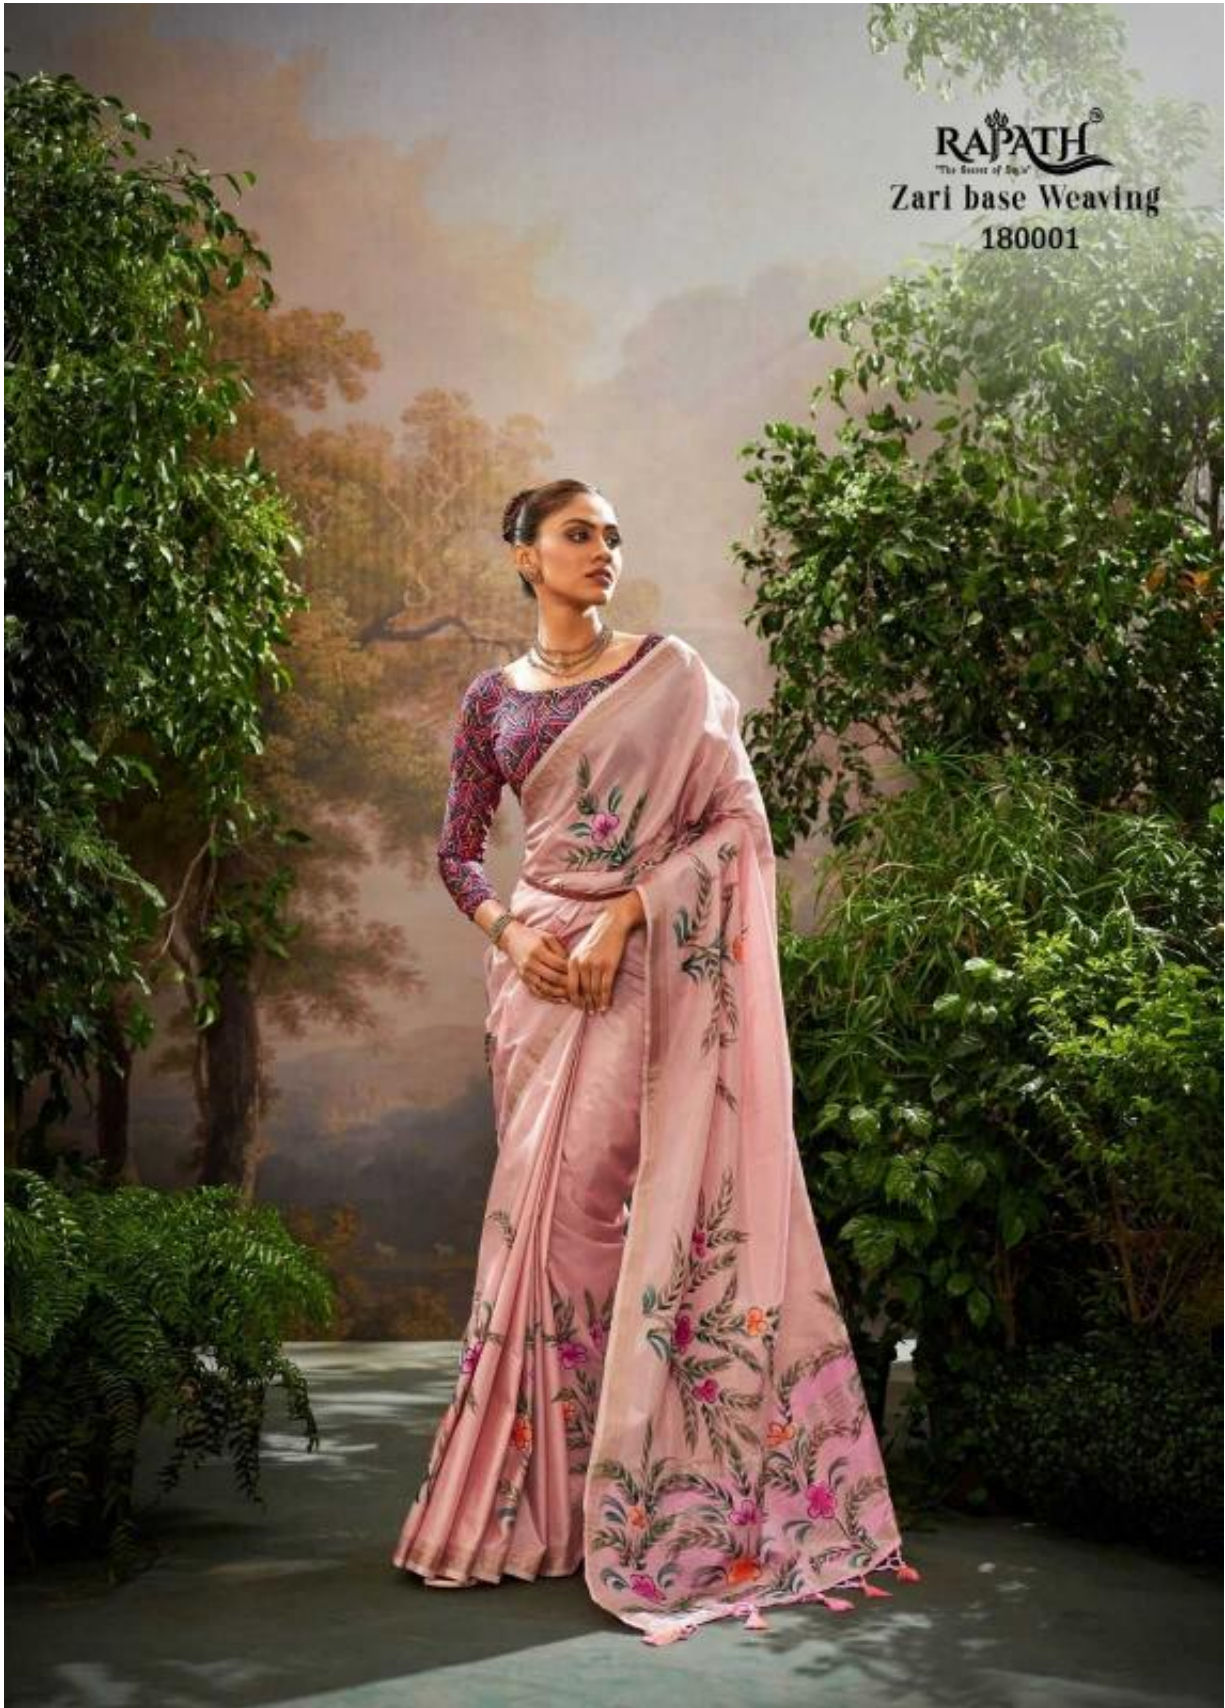

RAPATH[®]
The Source of Style

KALINDI SILK

180005

RAJATH[®]
The Source of Style
Zari base Weaving

180006

RAPATH[®]
The Source of Style

KALINDI SILK

Fashion FORWARD

As you breathe, you transform the atmosphere of the world that surrounds you.
And all that is withered, all that is lifeless, all that is lifeless, all that is pale
disappears in an instant.

RAPATH
The Best of India
Zari base Weaving
180001

X and her sarees enamor.

RAPATH[®]
"The Beams of Light"
Zari base Weaving

Natural
MAGIC

One look at you, and the world is blinded. By love, by charm, by desire you their own. And as they discover that the glow they see around you comes from within you and is magnified tenfold by the sarees you wear.