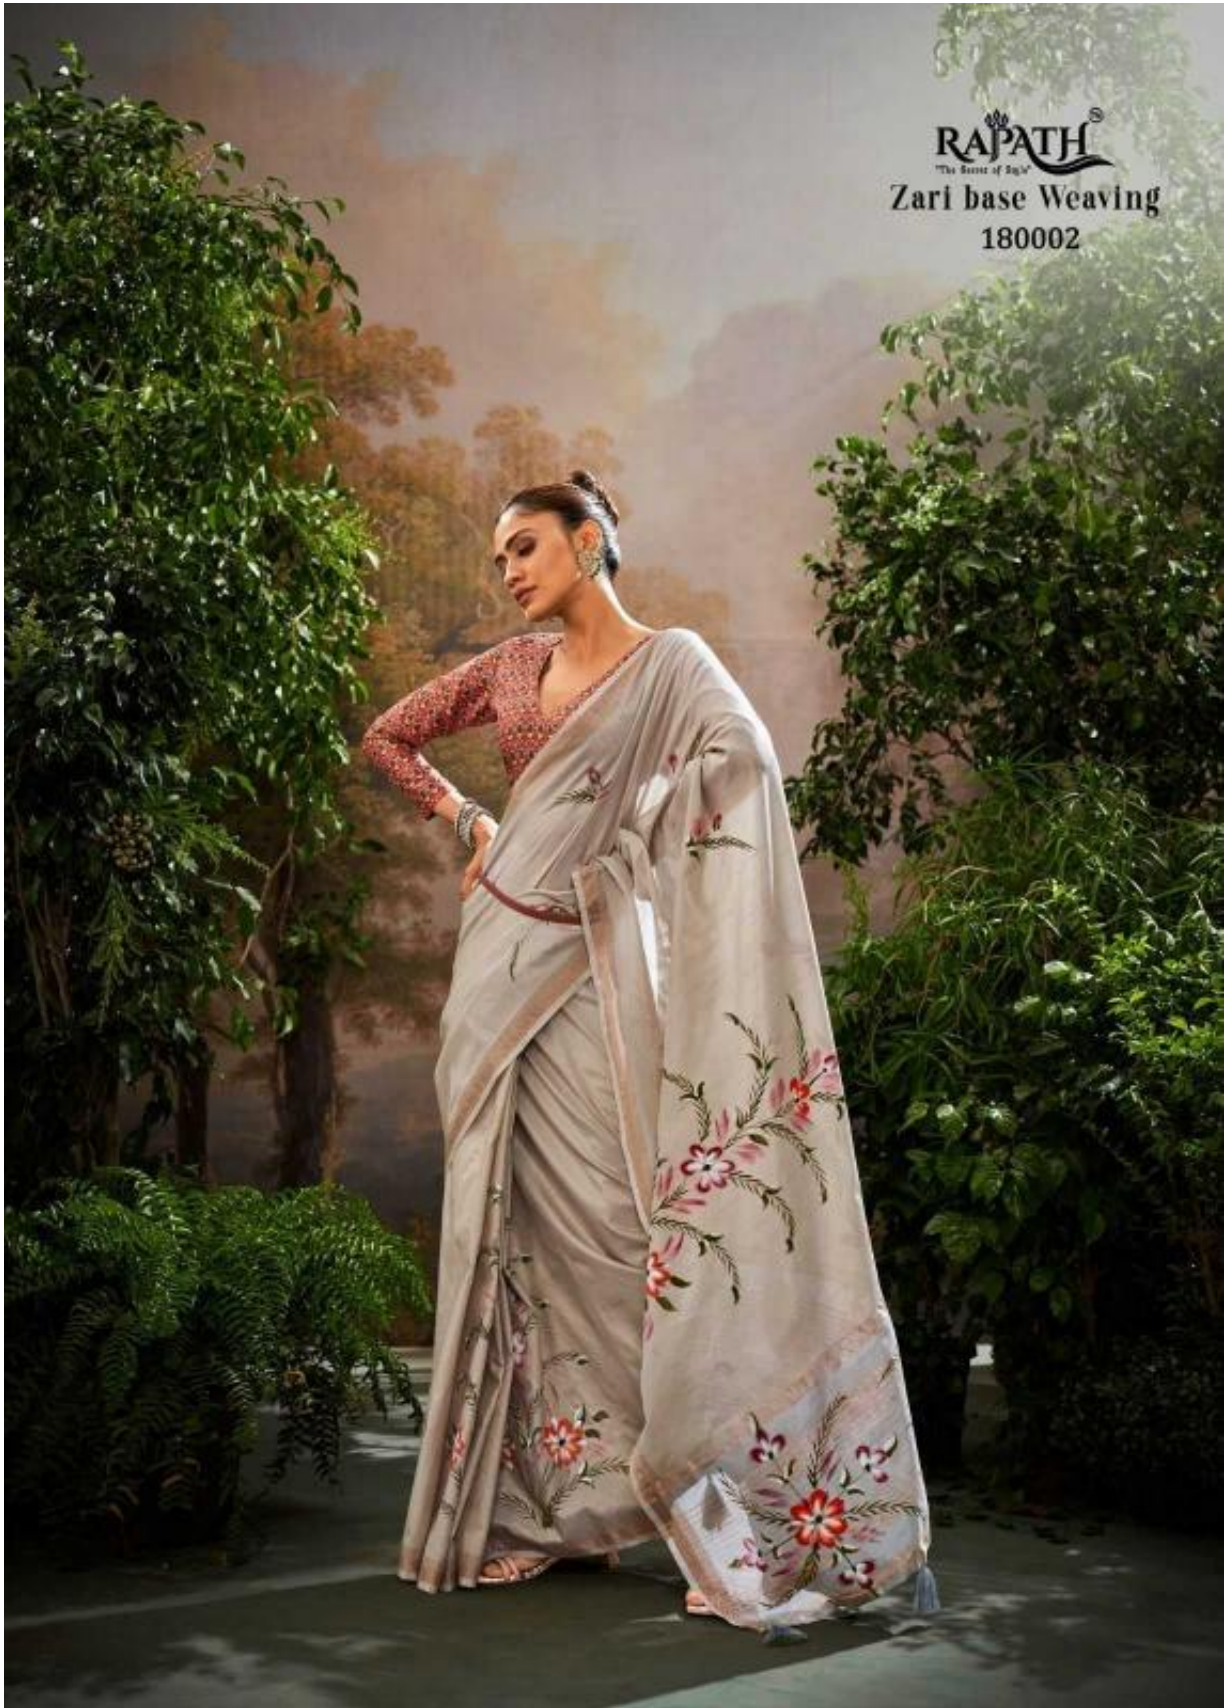

RAPATH
The Best of Style
Zari base Weaving
180002