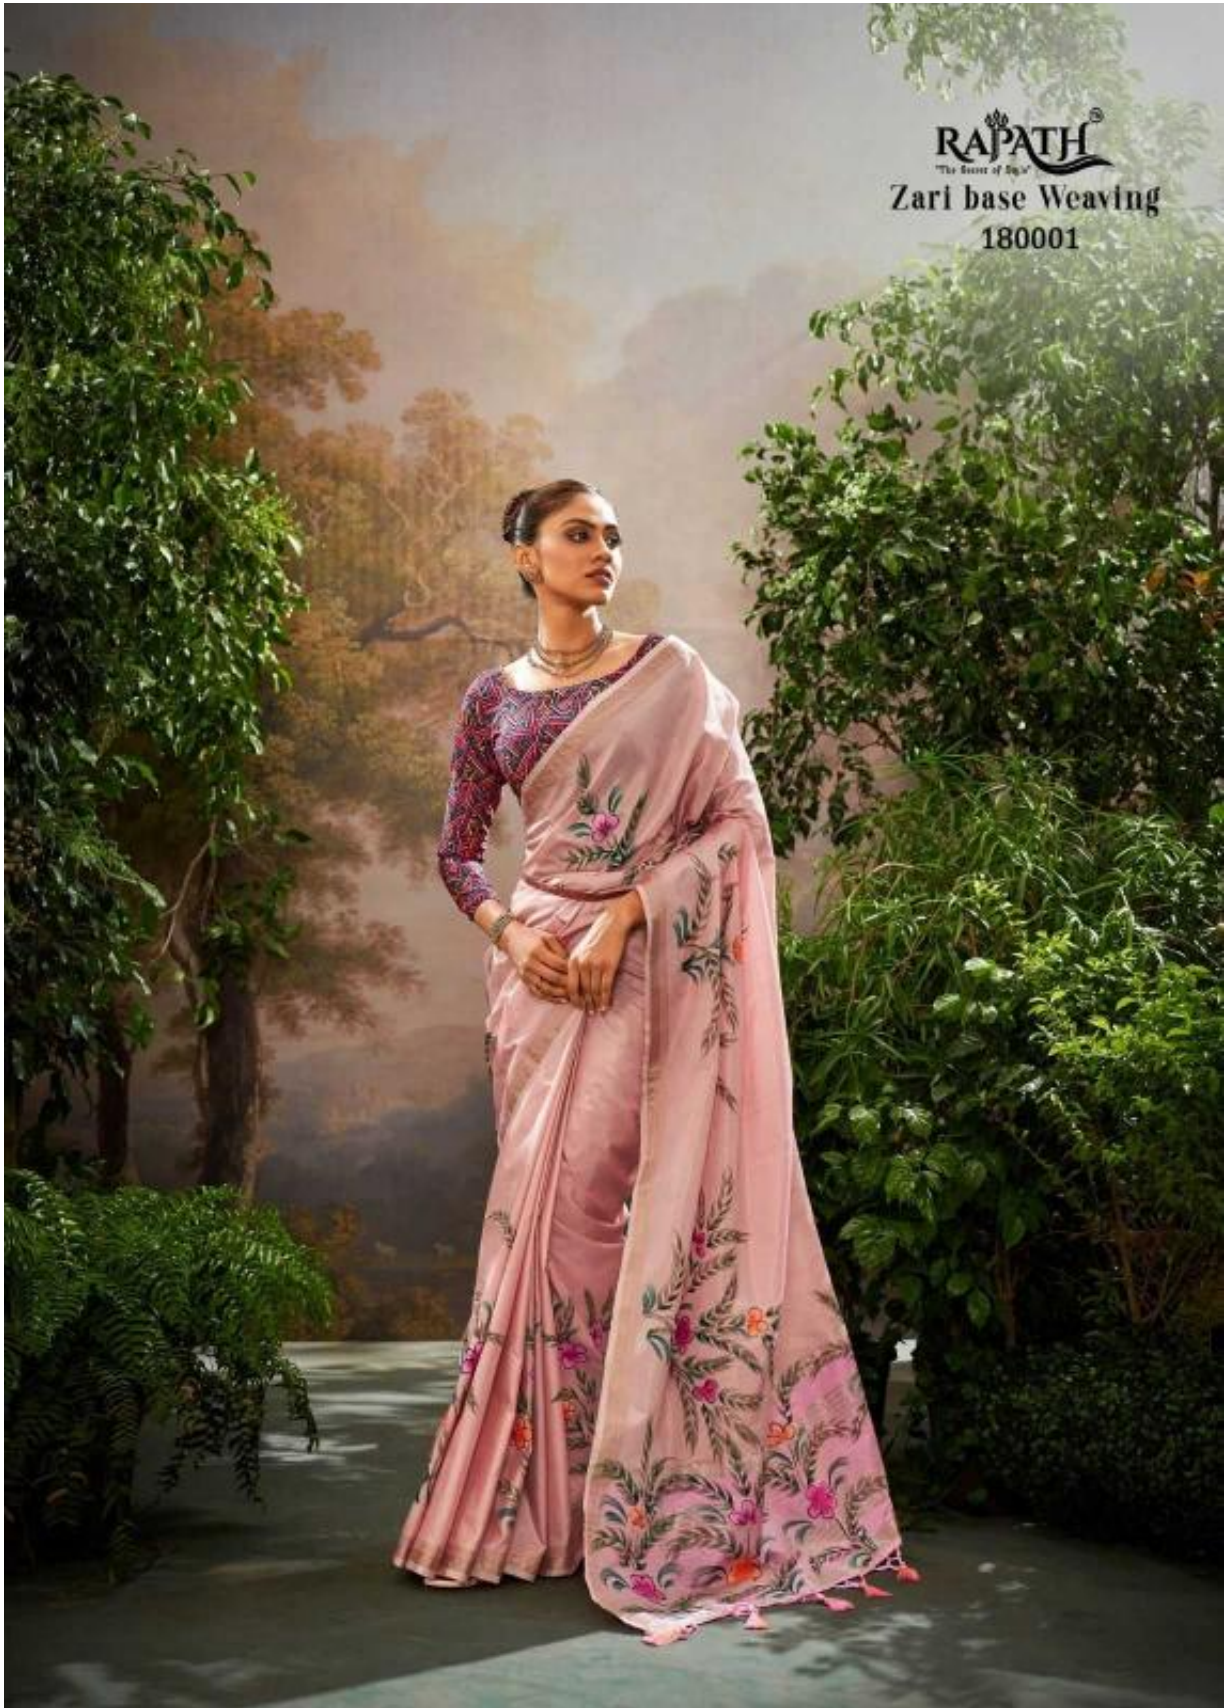

RAPATH[®]
The Source of Style

KALINDI SILK

180005

180006

RAJATH[®]
The Source of Style
Zari base Weaving

RAPATH[®]
The Source of Style

KALINDI SILK

Fashion FORWARD

As you breathe, you transform the atmosphere of the world that surrounds you.
And all that is withered, all that is lifeless, all that is lifeless, all that is pale
disappears in an instant.

RAPATH
The Best of India
Zari base Weaving
180001

X and her sarees enamor.

RAPATH[®]
"The Beam of Light"
Zari base Weaving

Natural
MAGIC

One look at you, and the world is blinded. By love, by charm, by desire you their own. And as they discover that the glow they see around you comes from within you and is magnified tenfold by the sarees you wear.