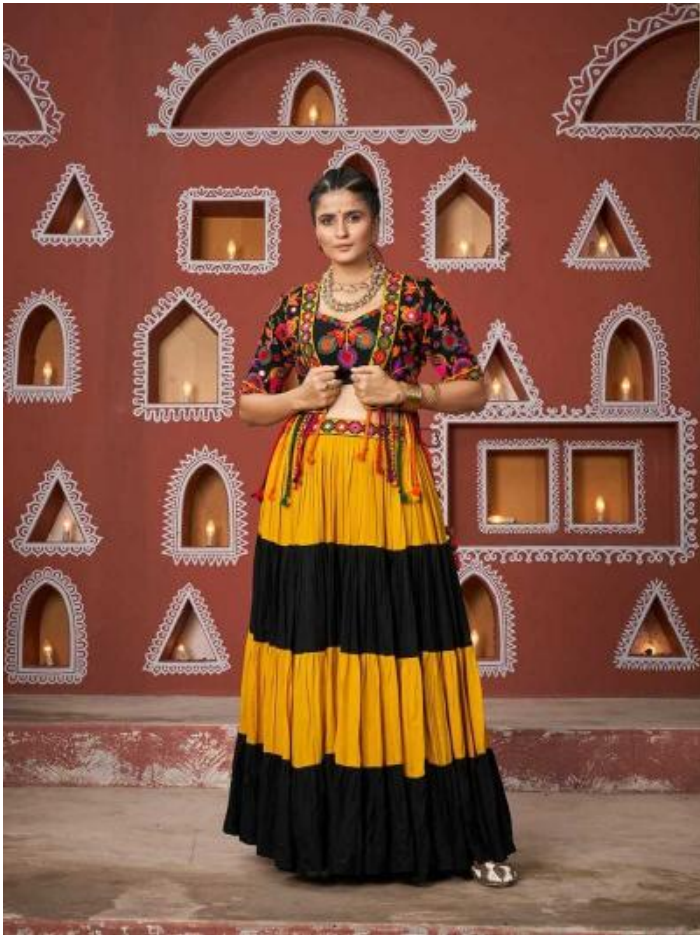

Swastika bhkala

RASS 2462