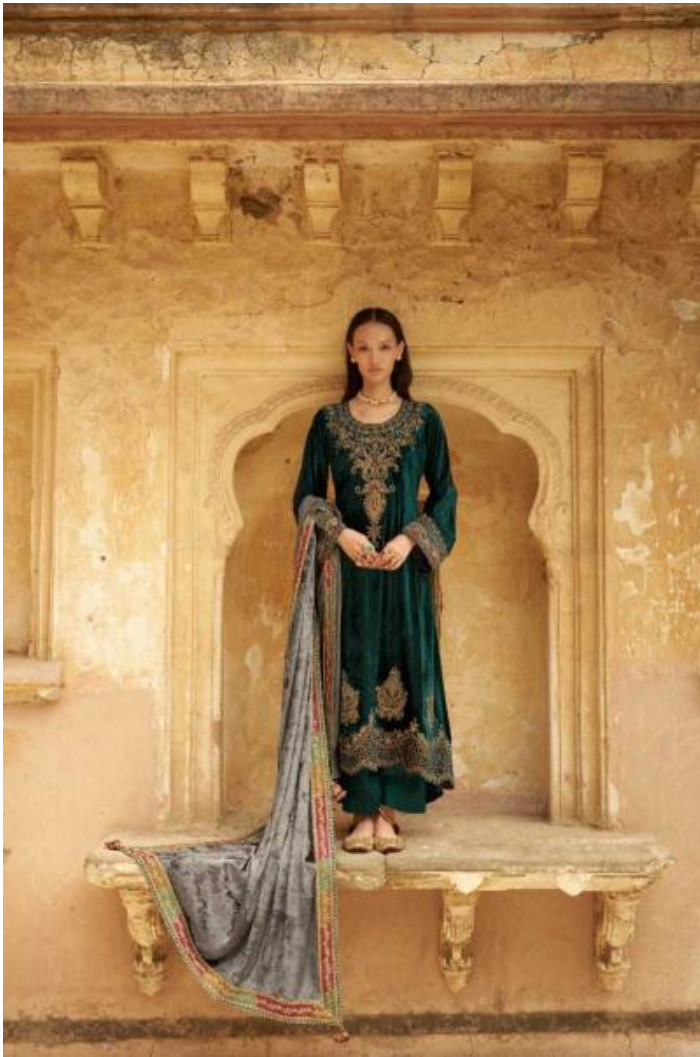

AIQA  
LIPRETTA

SENORA

AIQA

BY REE WALKER

A-1130

THE FASHION

STORY

Faded in white, shimmer  
and sparkle and shimmer  
It is about giving your own value