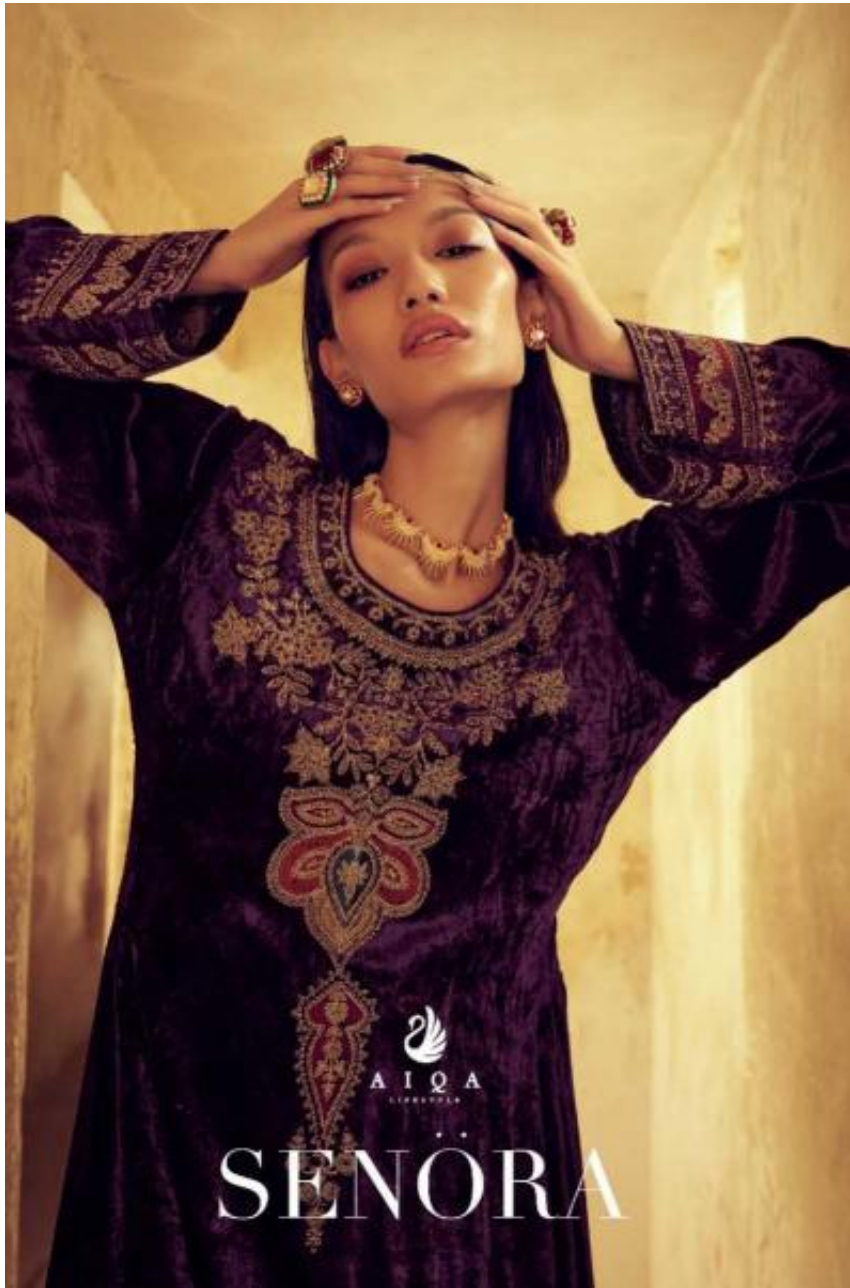

AIQA
LIPREYDIA

SENORA