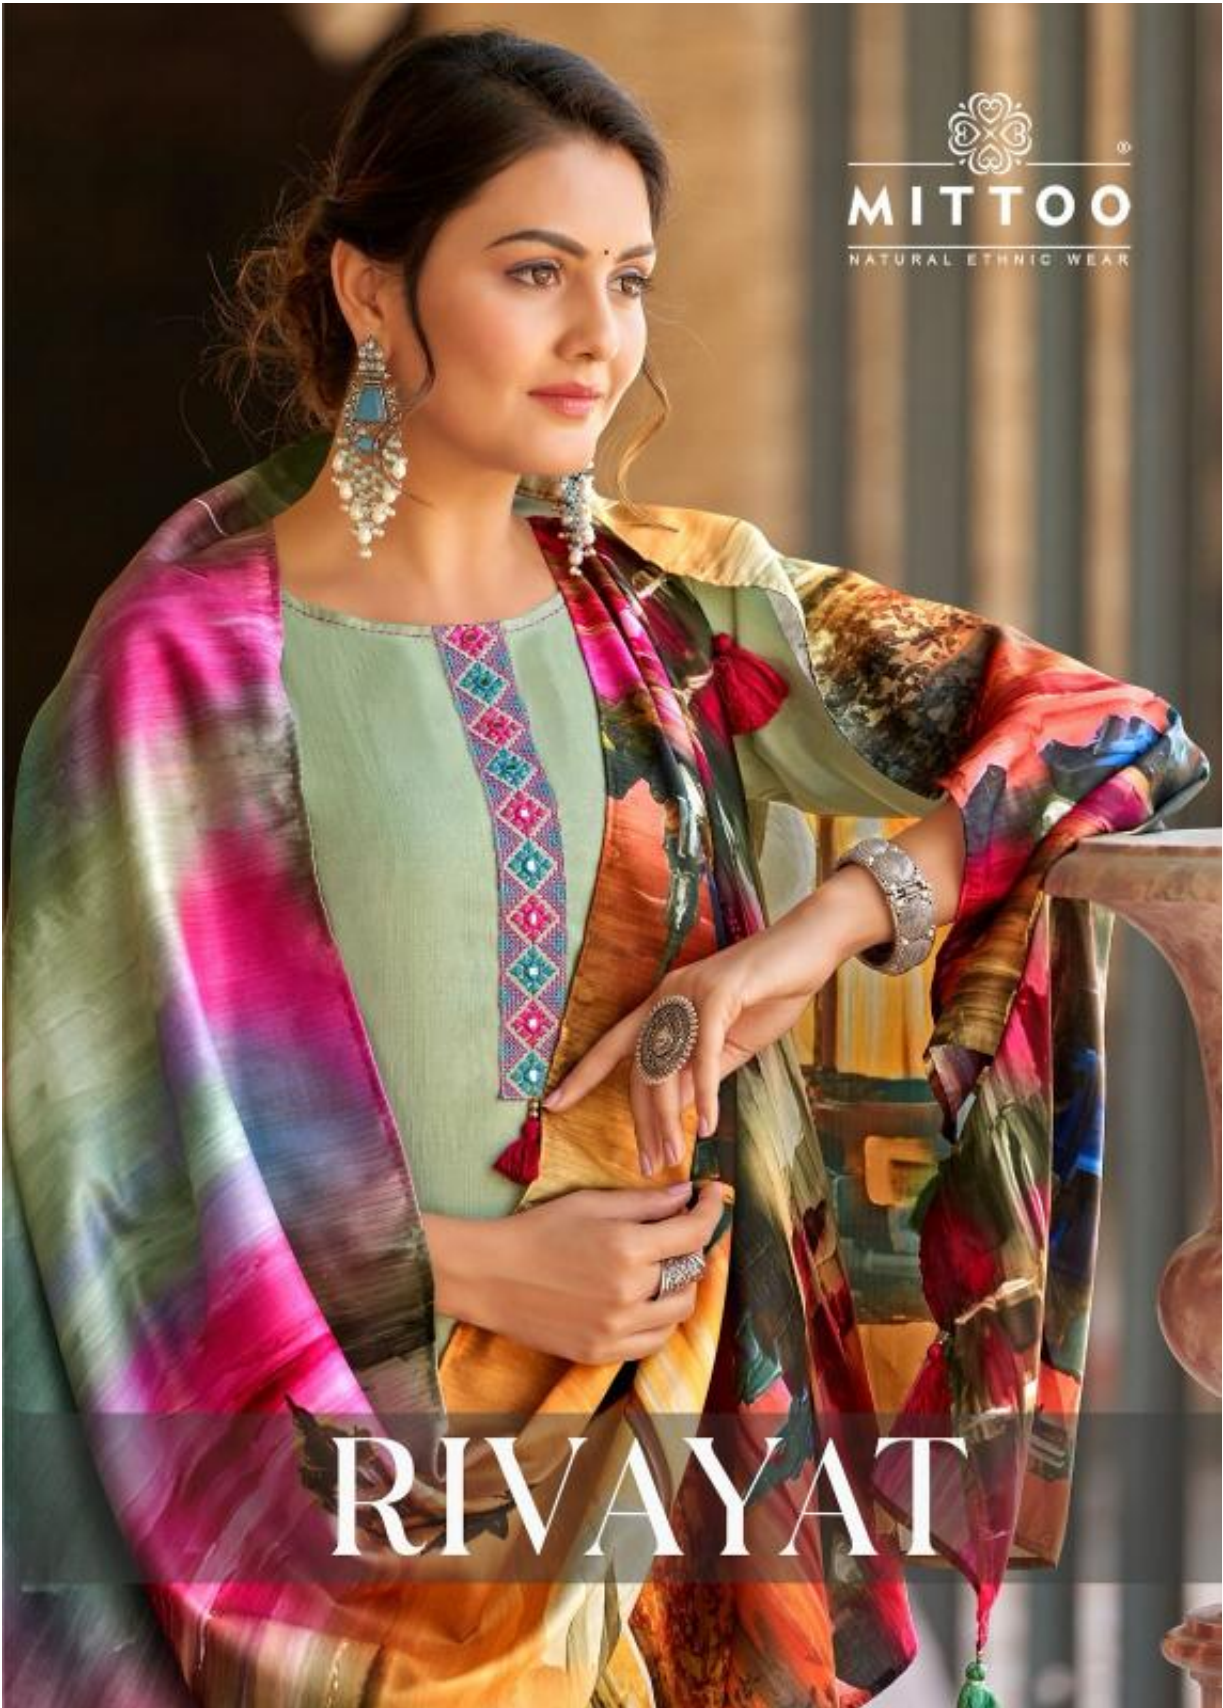

MITTOO

NATURAL ETHNIC WEAR

RIVAYAT

DRAMATIC GRACE

Bright, beautiful and attainable always in style

MITTOO

NATURAL ETHNIC WEAR

RIVAYAT

MODERNITY

This season, your look gets better definition with just a little attention to detail.

MITTOO

D No
4001

MITTOO

© No.
4005

MITTOO

4006