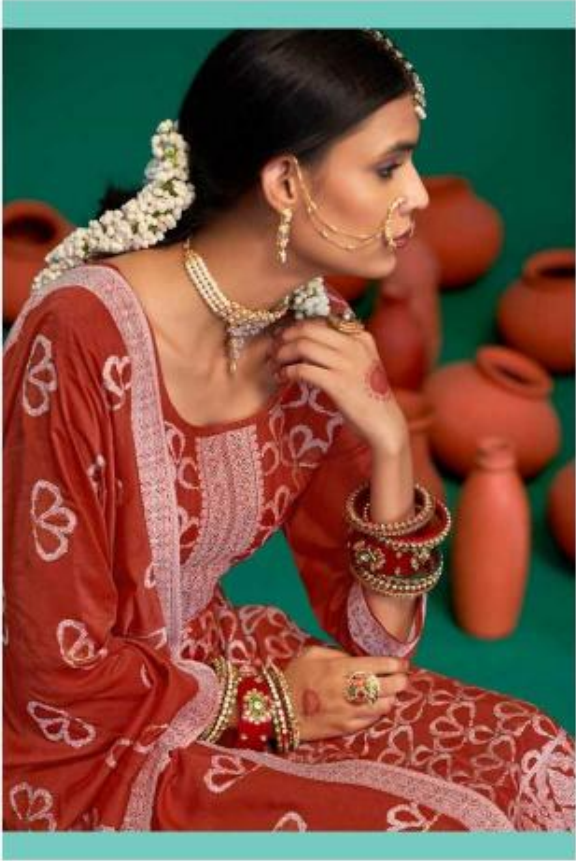

11941

11942

11943

11944

11945

11946

- TOP - VISCOS MUSLIN 3D WEAVING LAKHANAVI JEQUARD
- BOTTOM - PURE REYON
- DUPATTA - VISCOS MUSLIN 3D WEAVING JEQUARD
- DESIGNS - 06

CATALOGUE :- **CHAMAK**

FASHION
QUEEN
11946

QUEEN
GLAMOUR
11943