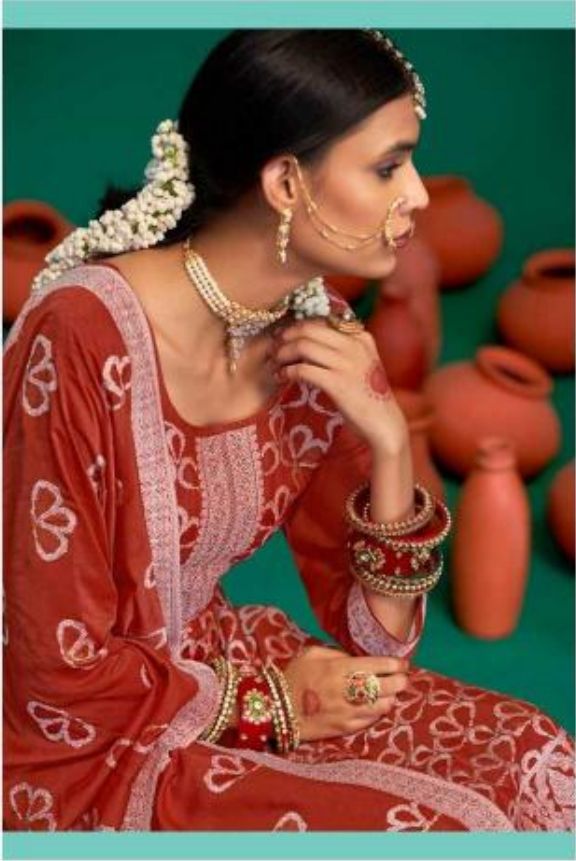

11941

11942

11943

11944

11945

11946

- TOP - VISCOS MUSLIN 3D WEAVING LAKHANAVI JEQUARD
- BOTTOM - PURE REYON
- DUPATTA - VISCOS MUSLIN 3D WEAVING JEQUARD
- DESIGNS - 06

CATALOGUE :- **CHAMAK**

FASHION  
QUEEN  
11946

QUEEN  
GLAMOUR  
11943