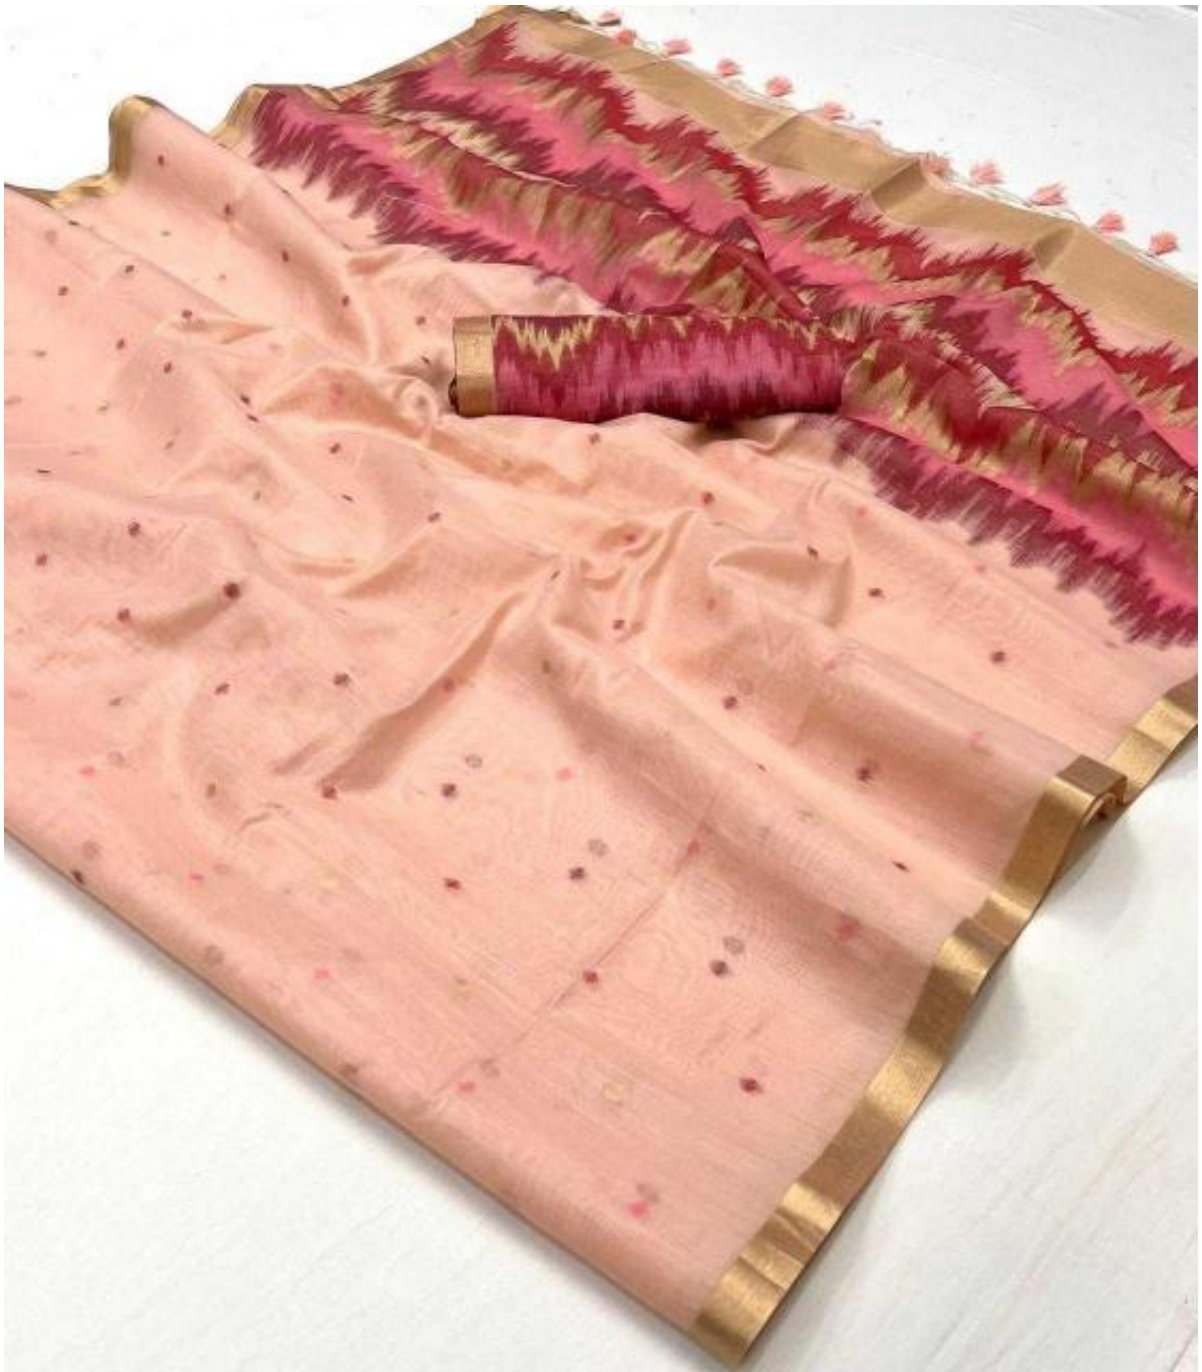

RAJBEER™  
THE LABEL

OPULENCE • DESIGNATE • REVOLUTION

KALOMA

NETTIE

SPIN HANDLOOM WEAVING SILK

RAJBEER™  
SILK CARE

TRICOLORE • ZODIAC • PUNJABI

KALOMA

SPUN HANDLOOM WEAVING SILK

18001

18002

18003

18004

18005

18006

RAJBEER  
COLLECTION  
DELHI • GURGAOHA • MUMBAI

DESIGNER • DESIGNER • DESIGNER

KALOMA  
SPUN-HANDLOOM WEAVING SILK

18004

RAJBEER™  
THE LABEL

OPULENCE • DESIGNATE • REVOLUTION

KALOMA

NETTIE

SPIN HANDLOOM WEAVING SILK