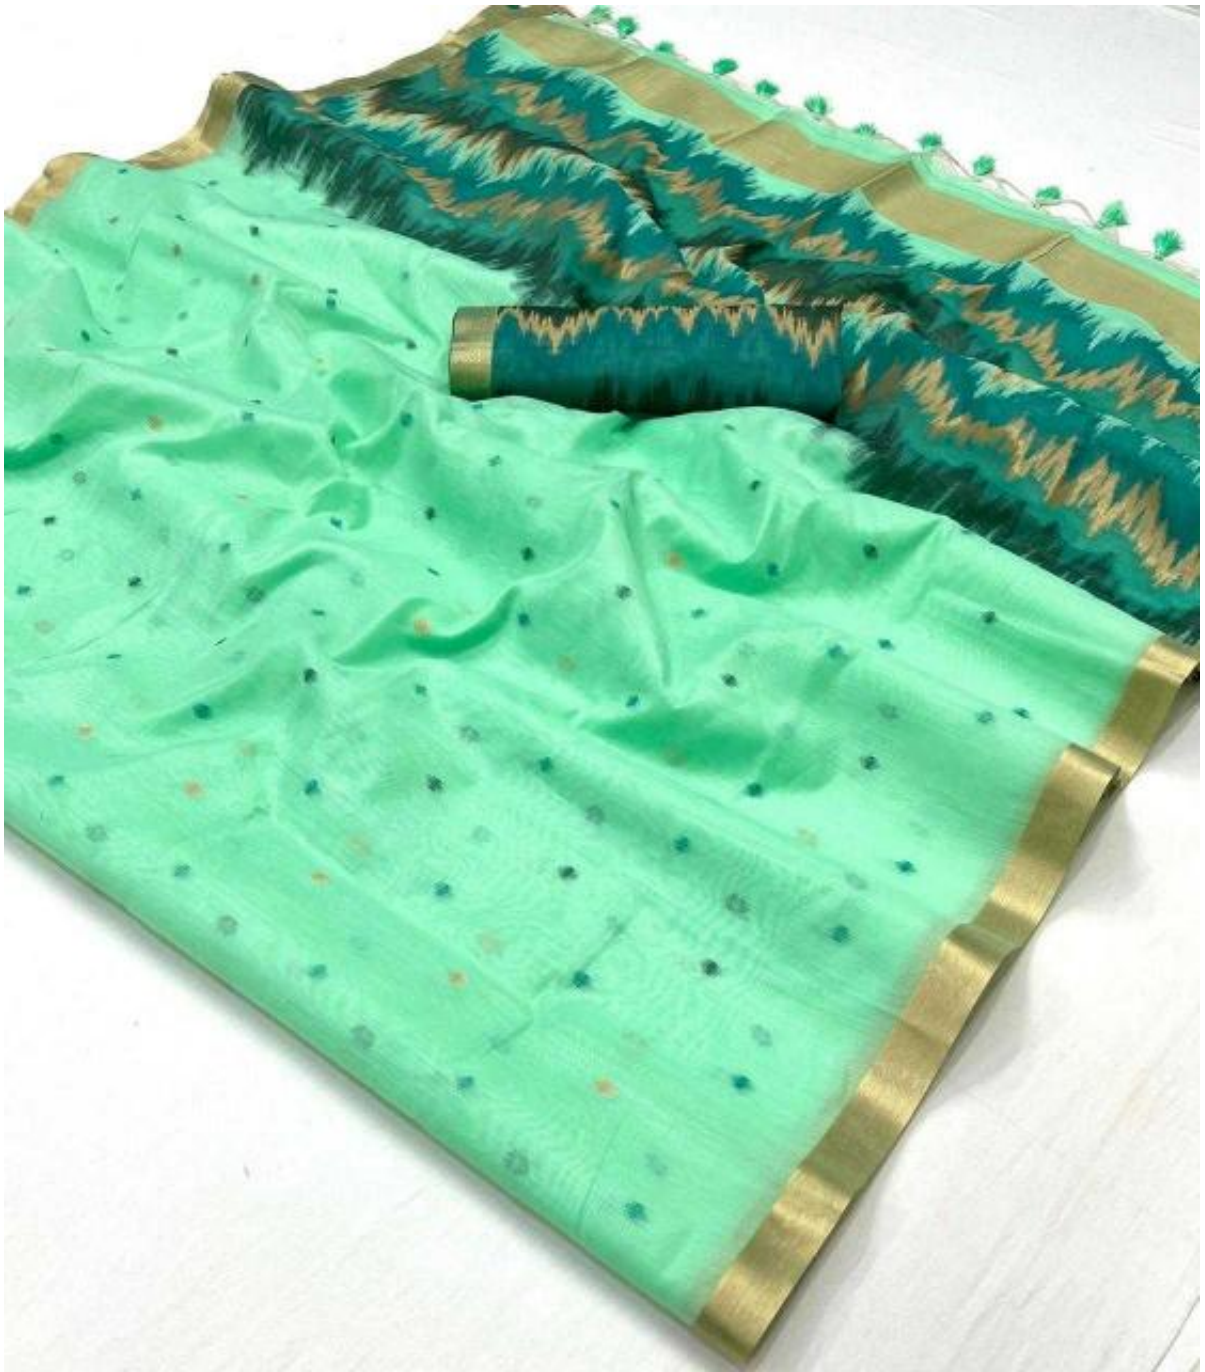

RAJBEER™
THE LABEL

OPULENCE • DESIGNATE • REVOLUTION

KALOMA

SETI

SPIN HANDLOOM WEAVING SILK

RAJBEER™
SILK CARE

PHOTOS: P. JAYAPRAKASH • PUNJABI

KALOMA

SPUN HANDLOOM WEAVING SILK

18001

18002

18003

18004

18005

18006

RAJBEER
COLLECTION
DELHI • GURGAON • MUMBAI

RAJBEER
FASHIONS
DESIGNED • CRAFTED • REVOLVED

KALOMA
SPUN-HANDLOOM WEAVING SILK

18003

RAJBEER
THE HOUSE
DESIGN • CRAFT • INSPIRE

KALOMA
SPUN HANDLOOM WEAVING SILK

18005

RAJBEER
FASHIONS

DESIGNER • DESIGNER • DESIGNER

KALOMA
SPUN HANDLOOM WEAVING SILK

18004

RAJBEER™
THE LABEL

OPULENCE • DESIGNATE • REVOLUTION

KALOMA

SETI

SPIN HANDLOOM WEAVING SILK