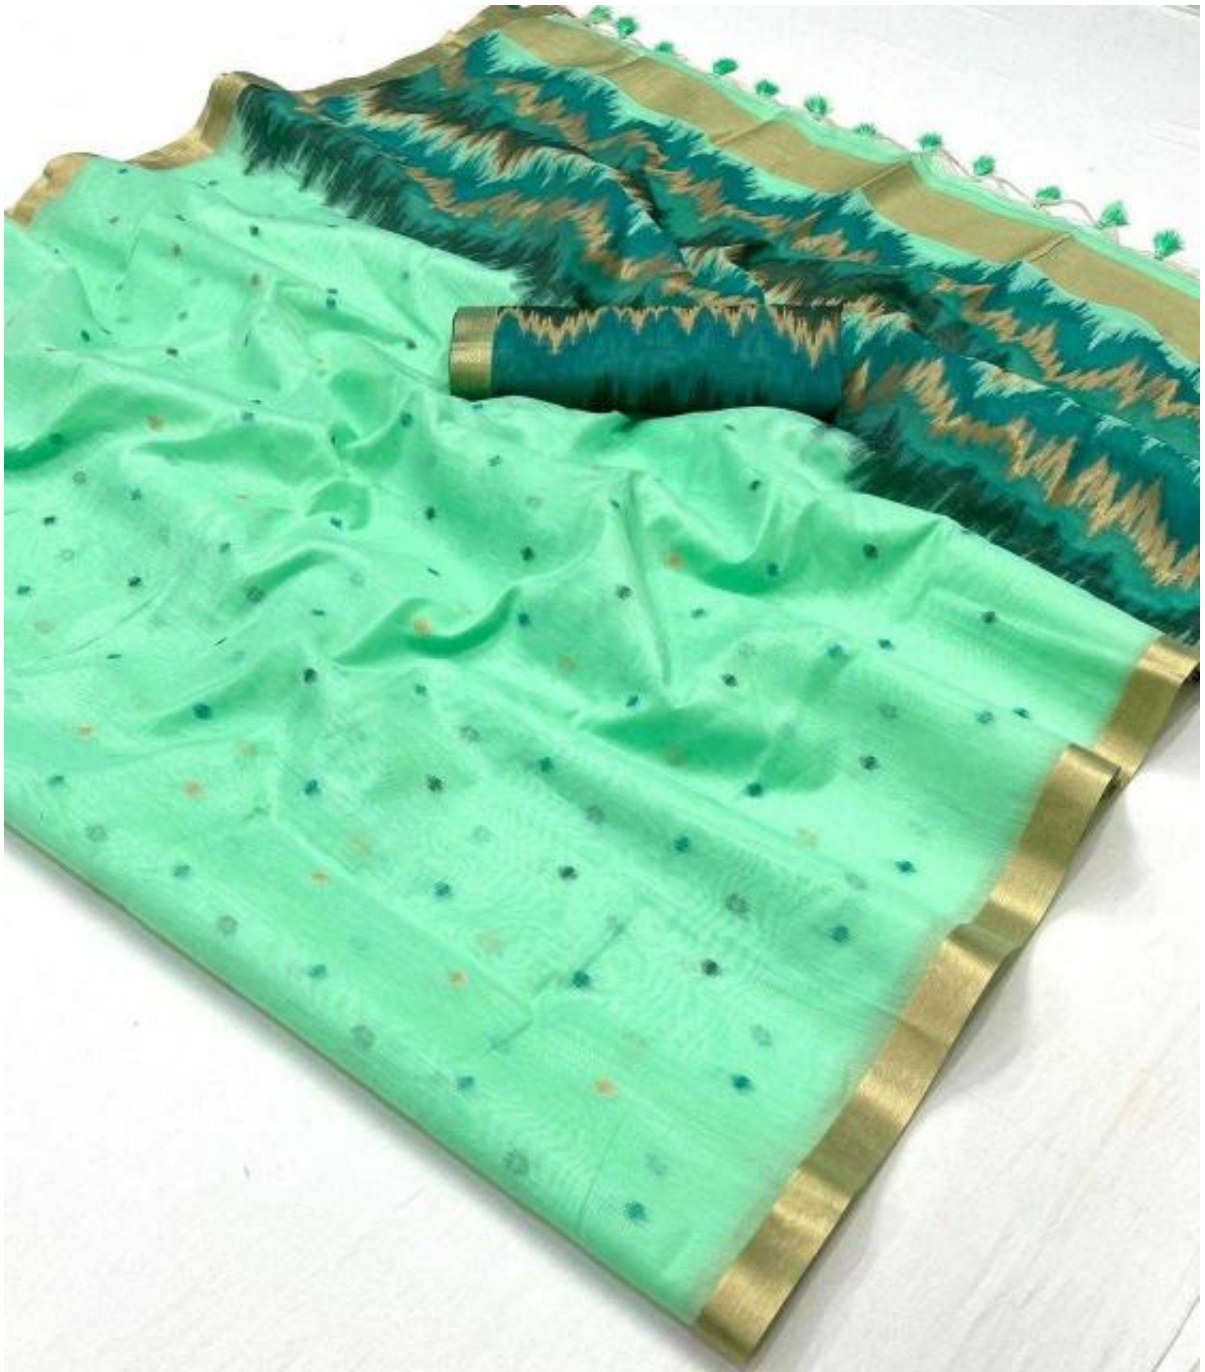

RAJBEER™
THE LABEL

OPULENCE • DESIGNATE • REVOLUTION

KALOMA

SETI

SPIN HANDLOOM WEAVING SILK

RAJBEER™
SILK CARE

100% PURE MULBERRY SILK

KALOMA

SPUN HANDLOOM WEAVING SILK

18001

18002

18003

18004

18005

18006

RAJBEER
COLLECTION
DELHI • GURGAON • MUMBAI

DESIGNER • DESIGNER • DESIGNER

KALOMA
SPUN HANDLOOM WEAVING SILK

18004

RAJBEER™
THE LABEL

OPULENCE • DESIGNATE • REVOLUTION

KALOMA

SETI

SPIN HANDLOOM WEAVING SILK