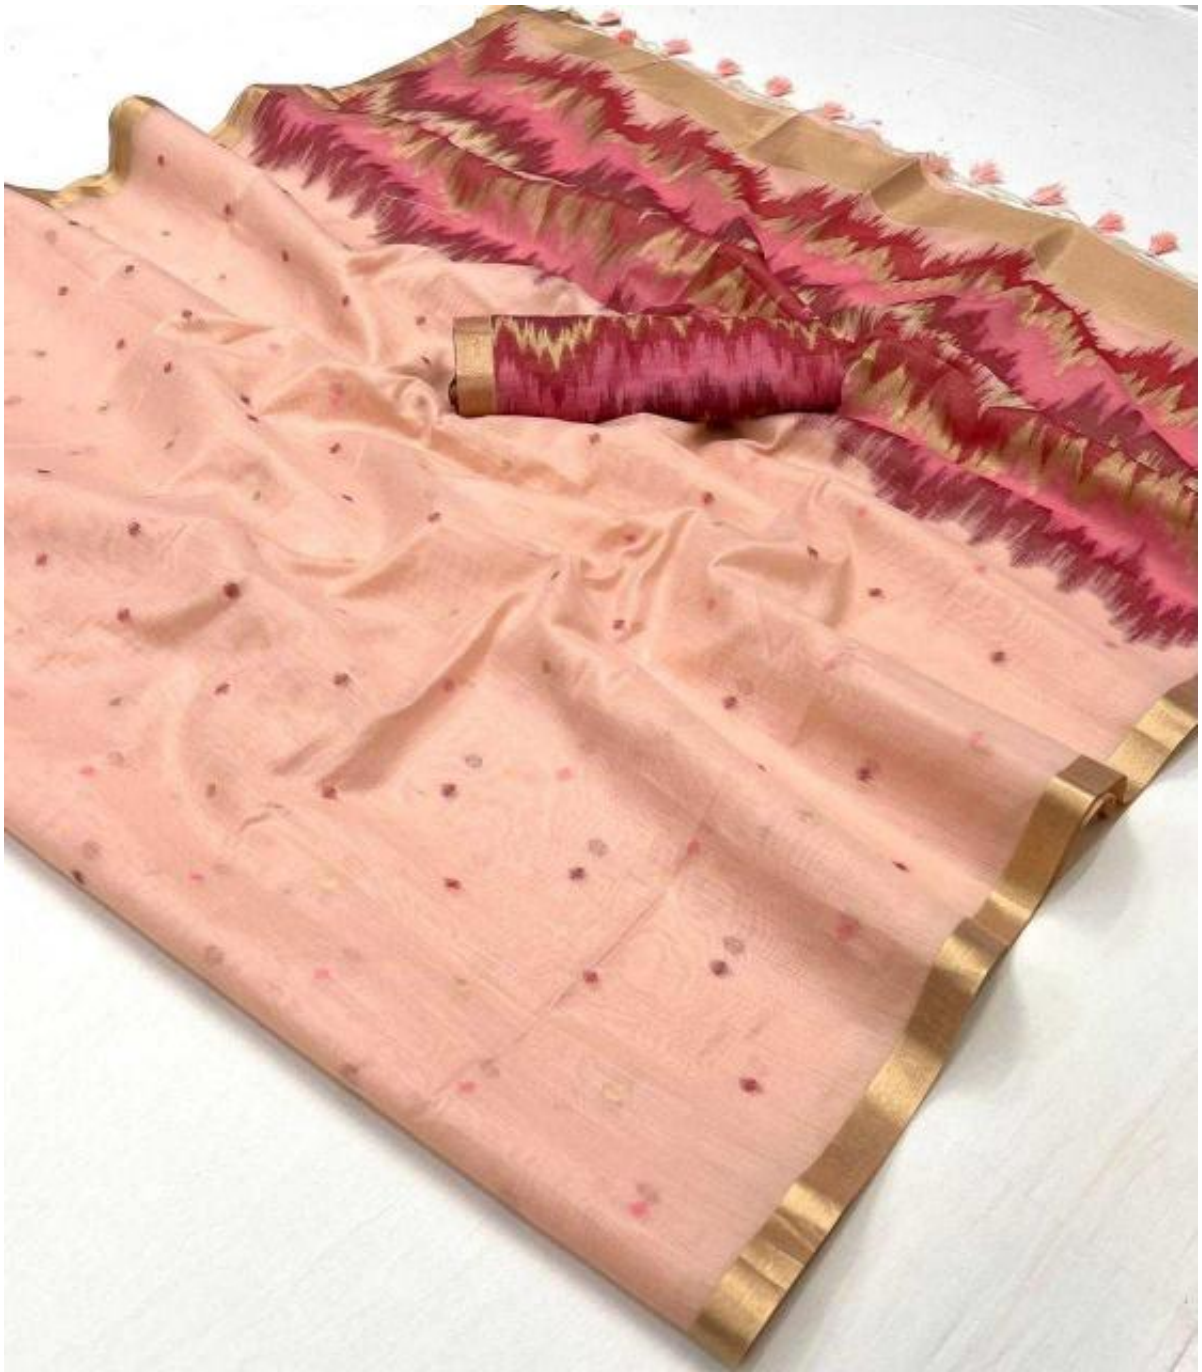

RAJBEER™
THE LABEL

OPULENCE • DESIGNATE • REVOLUTION

KALOMA

SETI

SPIN HANDLOOM WEAVING SILK

RAJBEER™
SILK CARE

PHOTOS: P. JAYAPRAKASH • PUNJABI

KALOMA

SPUN HANDLOOM WEAVING SILK

18001

18002

18003

18004

18005

18006

RAJBEER
COLLECTION
DELHI • GURGAON • MUMBAI

RAJBEER
FASHIONS
DESIGNED • CRAFTED • REVOLVED

KALOMA
SPUN-HANDLOOM WEAVING SILK

18003

RAJBEER
THE HOUSE
DESIGN • CRAFT • INSPIRE

KALOMA
SPUN HANDLOOM WEAVING SILK

18005

RAJBEER
FASHIONS

DESIGNER • DESIGNER • DESIGNER

KALOMA
SPUN HANDLOOM WEAVING SILK

18004

RAJBEER™
THE LABEL

OPULENCE • DESIGNATE • REVOLUTION

KALOMA

SETI

SPIN HANDLOOM WEAVING SILK