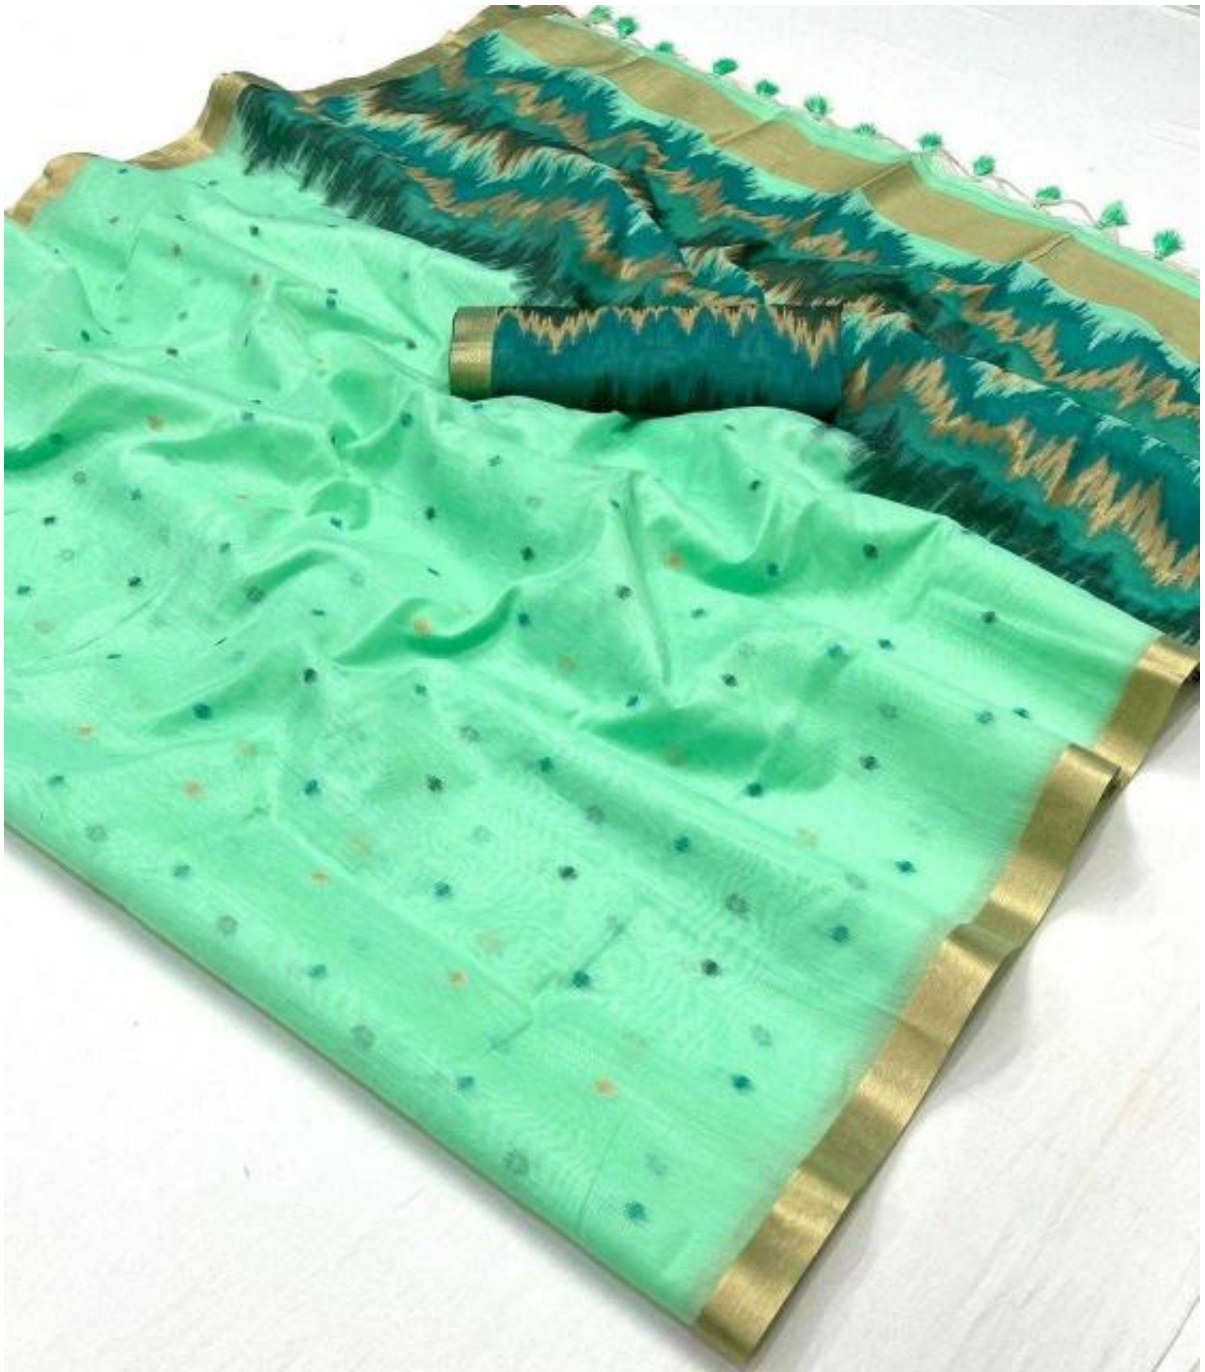

RAJBEER™  
THE LABEL

OPULENCE • DESIGNATE • REVOLUTION

KALOMA

NETTIE

SPIN HANDLOOM WEAVING SILK

RAJBEER™  
SILK CARE

TRICOLORE • ZODIAC • PUNJABI

KALOMA

SPUN HANDLOOM WEAVING SILK

18001

18002

18003

18004

18005

18006

RAJBEER  
COLLECTION  
DELHI • GURGAOHA • MUMBAI

RAJBEER  
FASHIONS

DESIGNER • DESIGNER • DESIGNER

KALOMA  
SPUN-HANDLOOM WEAVING SILK

18003

RAJBEER  
THE HOUSE  
DESIGN • CRAFT • INSPIRE

KALOMA  
SPUN HANDLOOM WEAVING SILK

18005

RAJBEER  
FASHIONS

DESIGNER • DESIGNER • DESIGNER

KALOMA  
SPUN-HANDLOOM WEAVING SILK

18004

RAJBEER™  
THE LABEL

OPULENCE • DESIGNATE • REVOLUTION

KALOMA

NETTIE

SPIN HANDLOOM WEAVING SILK