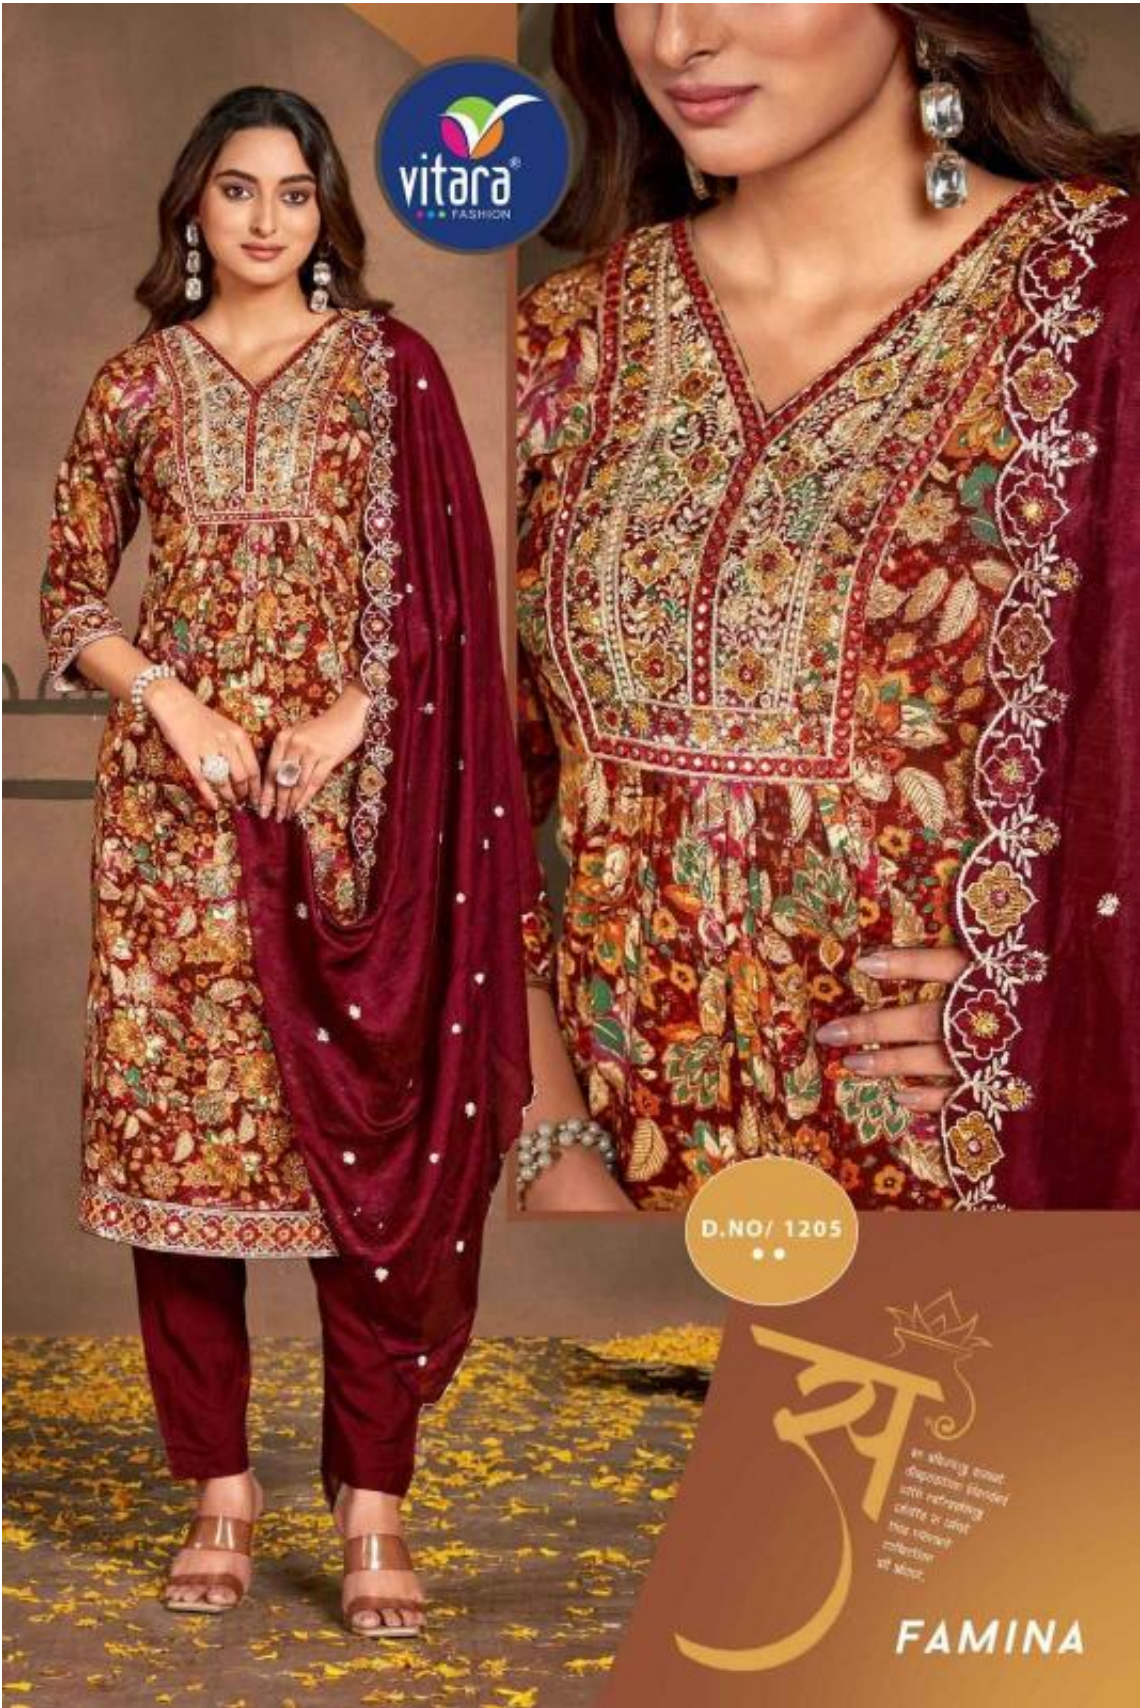

D.NO/ 1207
••

श्री
an shring karat
disposition friend
with refreshing
style of latest
new colour
collection
of shree.

FAMINA

D.NO/ 1205

श्री
an shringi kanti
disposition pindori
kanti or kanti
how kanti
collection
of shringi

FAMINA

D.NO/ 1208

श्री
an shringi kumar
disposition friendly
with refreshing
style of latest
new colour
collection
of shree.

FAMINA