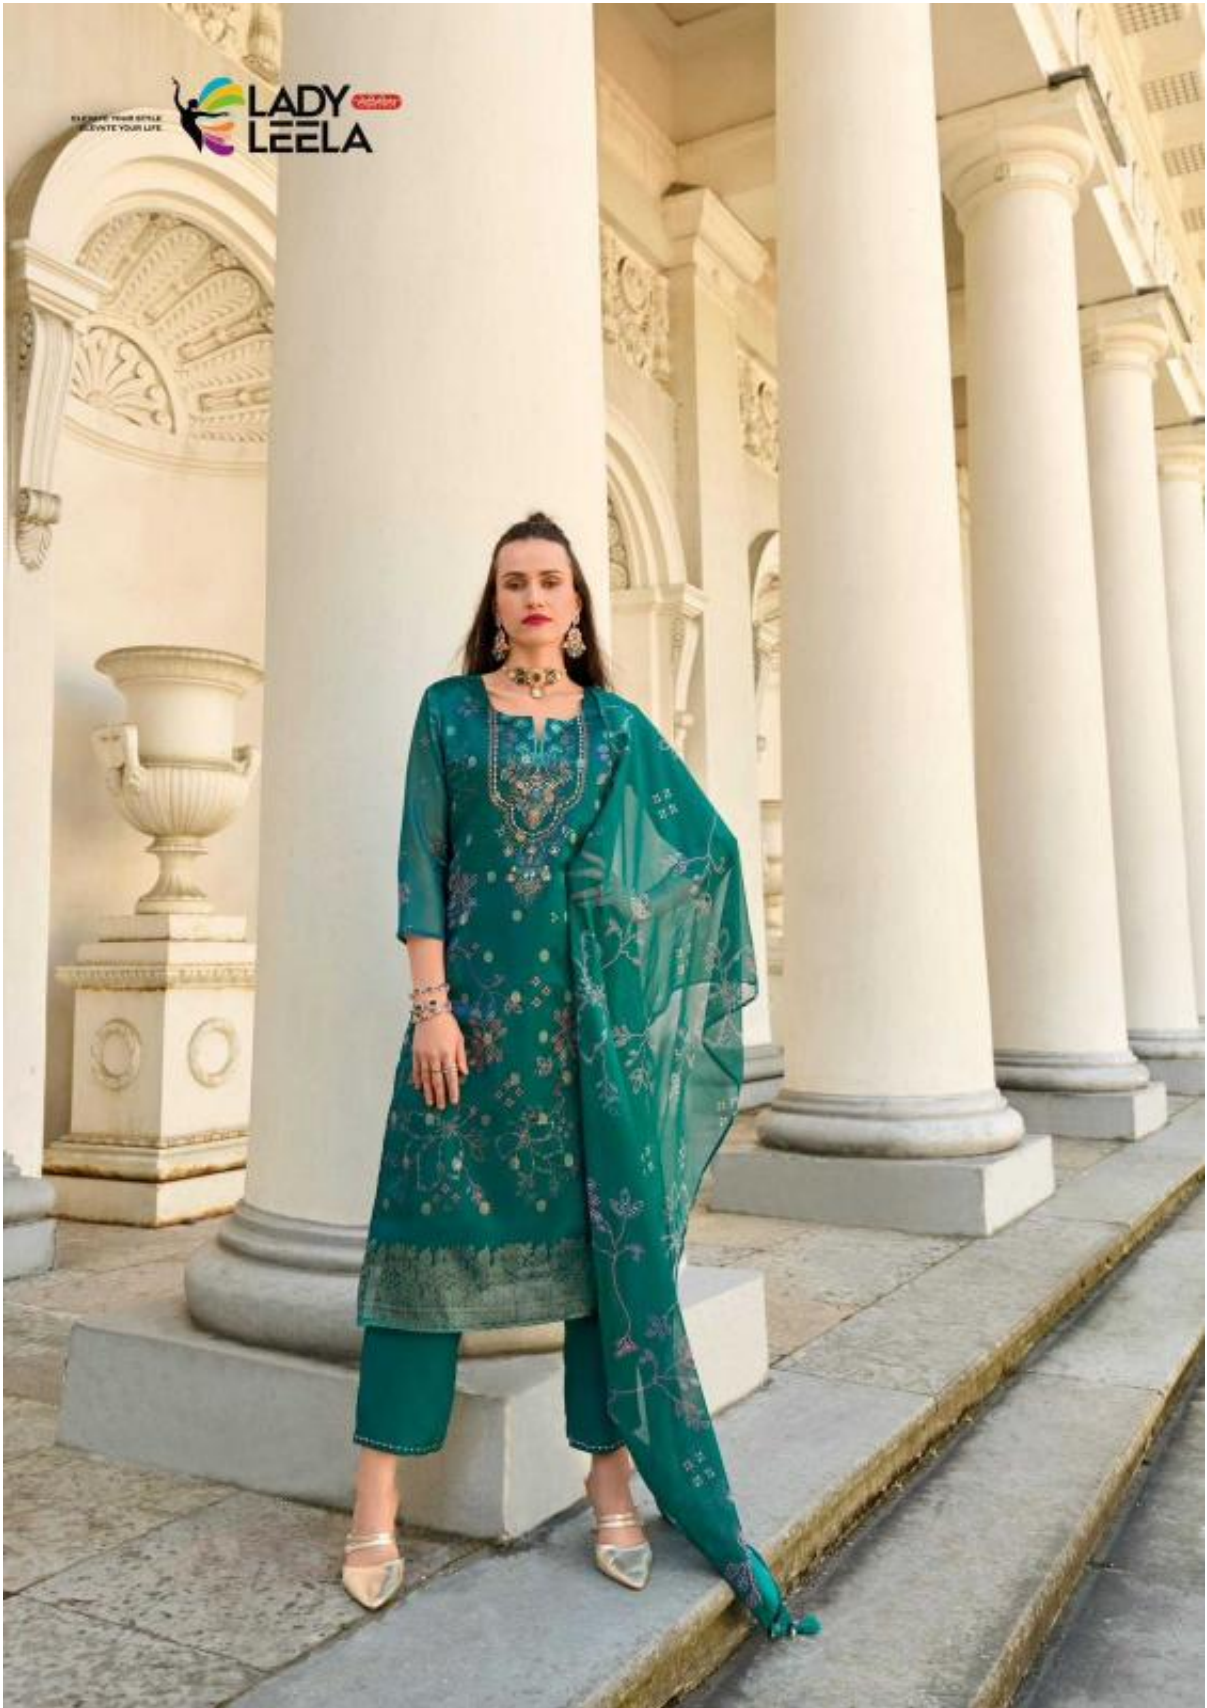

REDEFINE YOUR STYLE
REINVENTE YOUR LIFE

LADY
LEELA