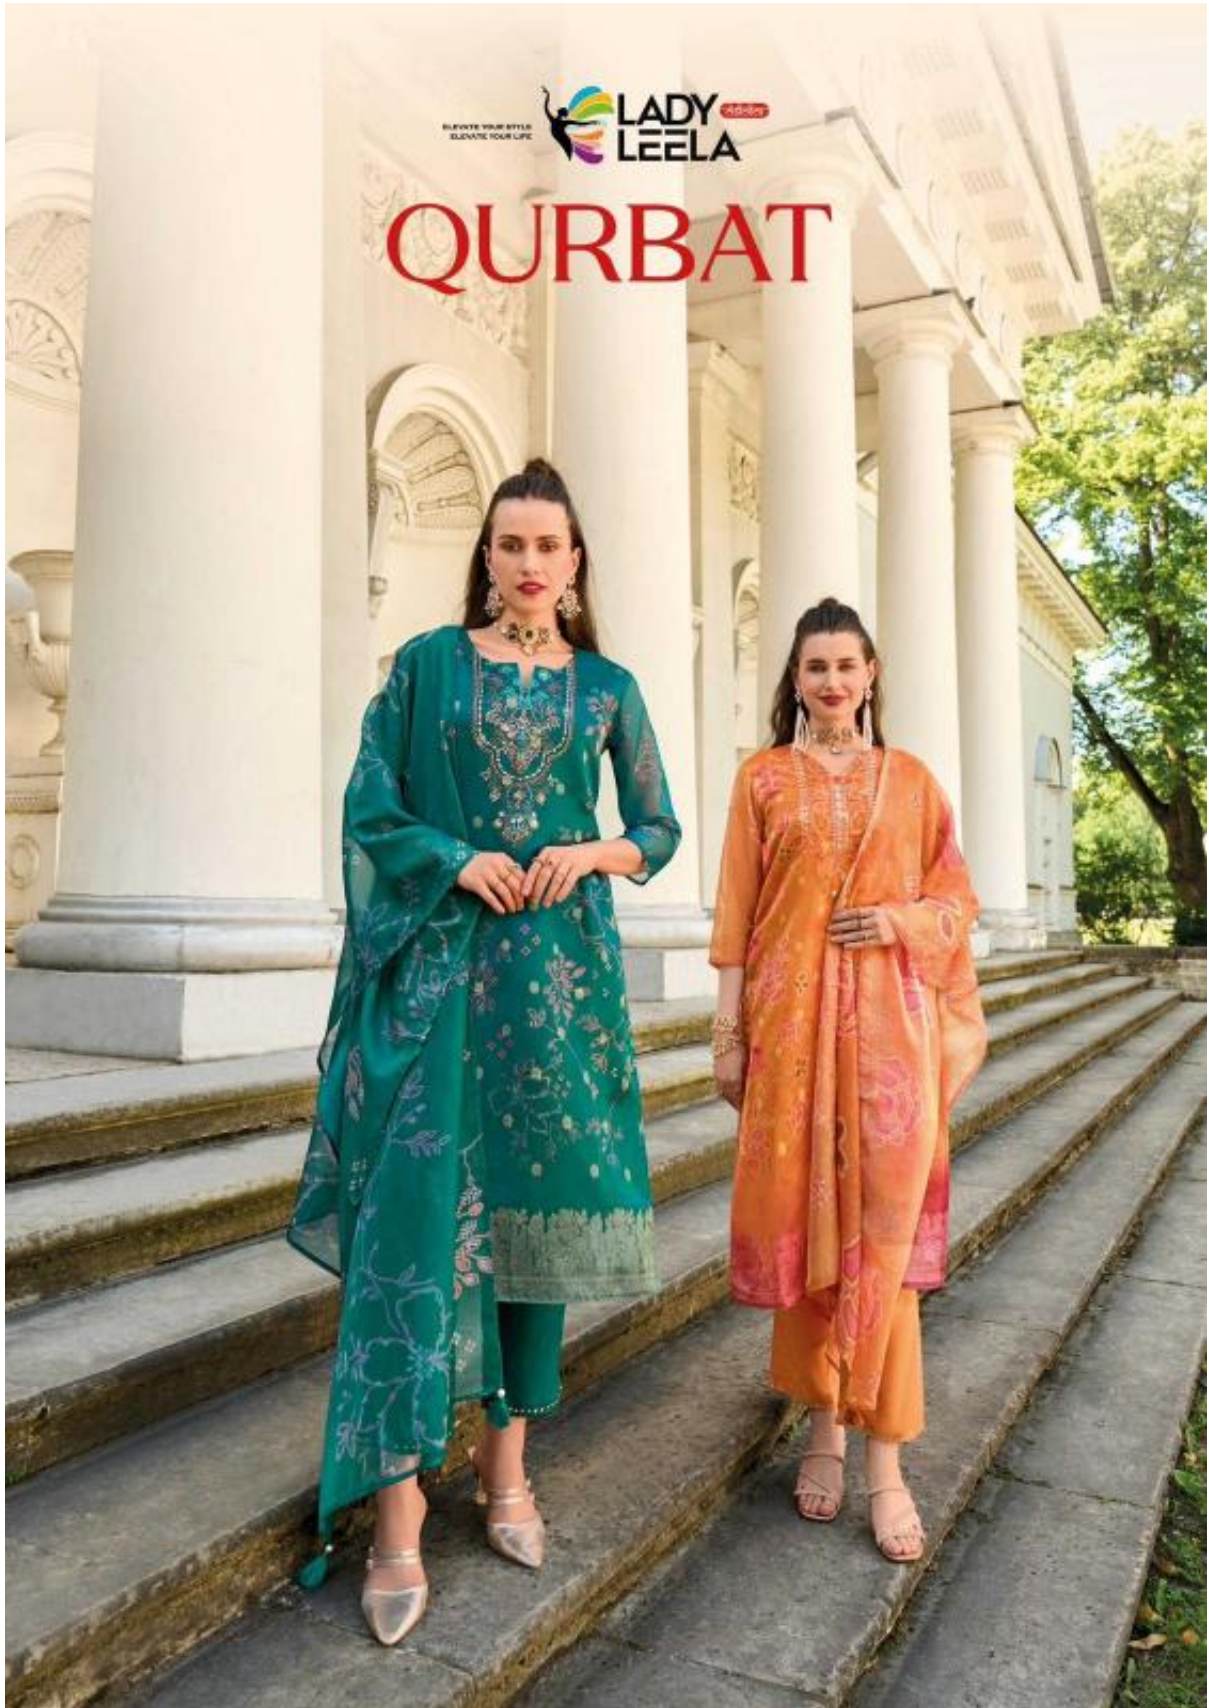

QURBAT

FABRIC DETAILS

TOP

VISCOSE ORGANZA JACQUARD DIGITAL PRINT
KURTI WITH HANDWORK & COTTON INNER

BOTTOM

PURE VISCOSE SILK PANT WITH HANDWORK & POCKET

DUPATTA

ORGANZA DIGITAL PRINT WITH TESSELS

SIZES - M L XL XXL 3XL

NOTE

- * POCKET INSIDE EVERY PANT
- * PURE COTTON INNER IN TOP
- * STICKER POSTER INSIDE EVERY CATALOGUE

ELEVATE YOUR STYLE
ELEVATE YOUR LIFE

QURBAT

ELEVATE YOUR STYLE
RENEW YOUR LIFE