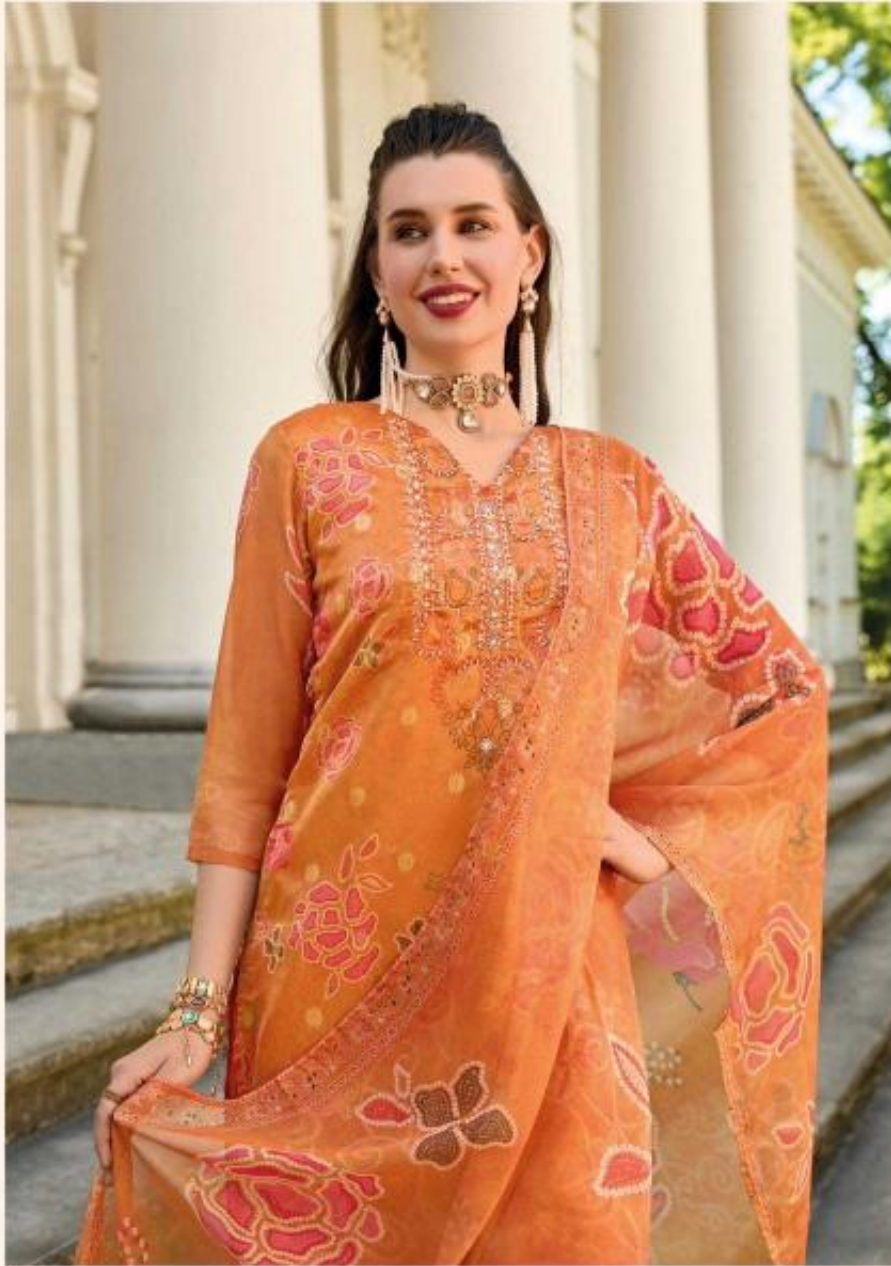

ELEVATE YOUR STYLE
ELEVATE YOUR LIFE

QURBAT

FLAVOR YOUR STYLE
ELEVATE YOUR LIFE

LADY Collection
LEELA

REDEFINE YOUR STYLE
ELEVATE YOUR LIFE

**LADY
LEELA** BY SHIRAZ

EMPOWER YOUR STYLE
ELEVATE YOUR LIFE

LADY Collection
LEELA

QURBAT

FABRIC DETAILS

TOP

VISCOSE ORGANZA JACQUARD DIGITAL PRINT
KURTI WITH HANDWORK & COTTON INNER

BOTTOM

PURE VISCOSE SILK PANT WITH HANDWORK & POCKET

DUPATTA

ORGANZA DIGITAL PRINT WITH TESSELS