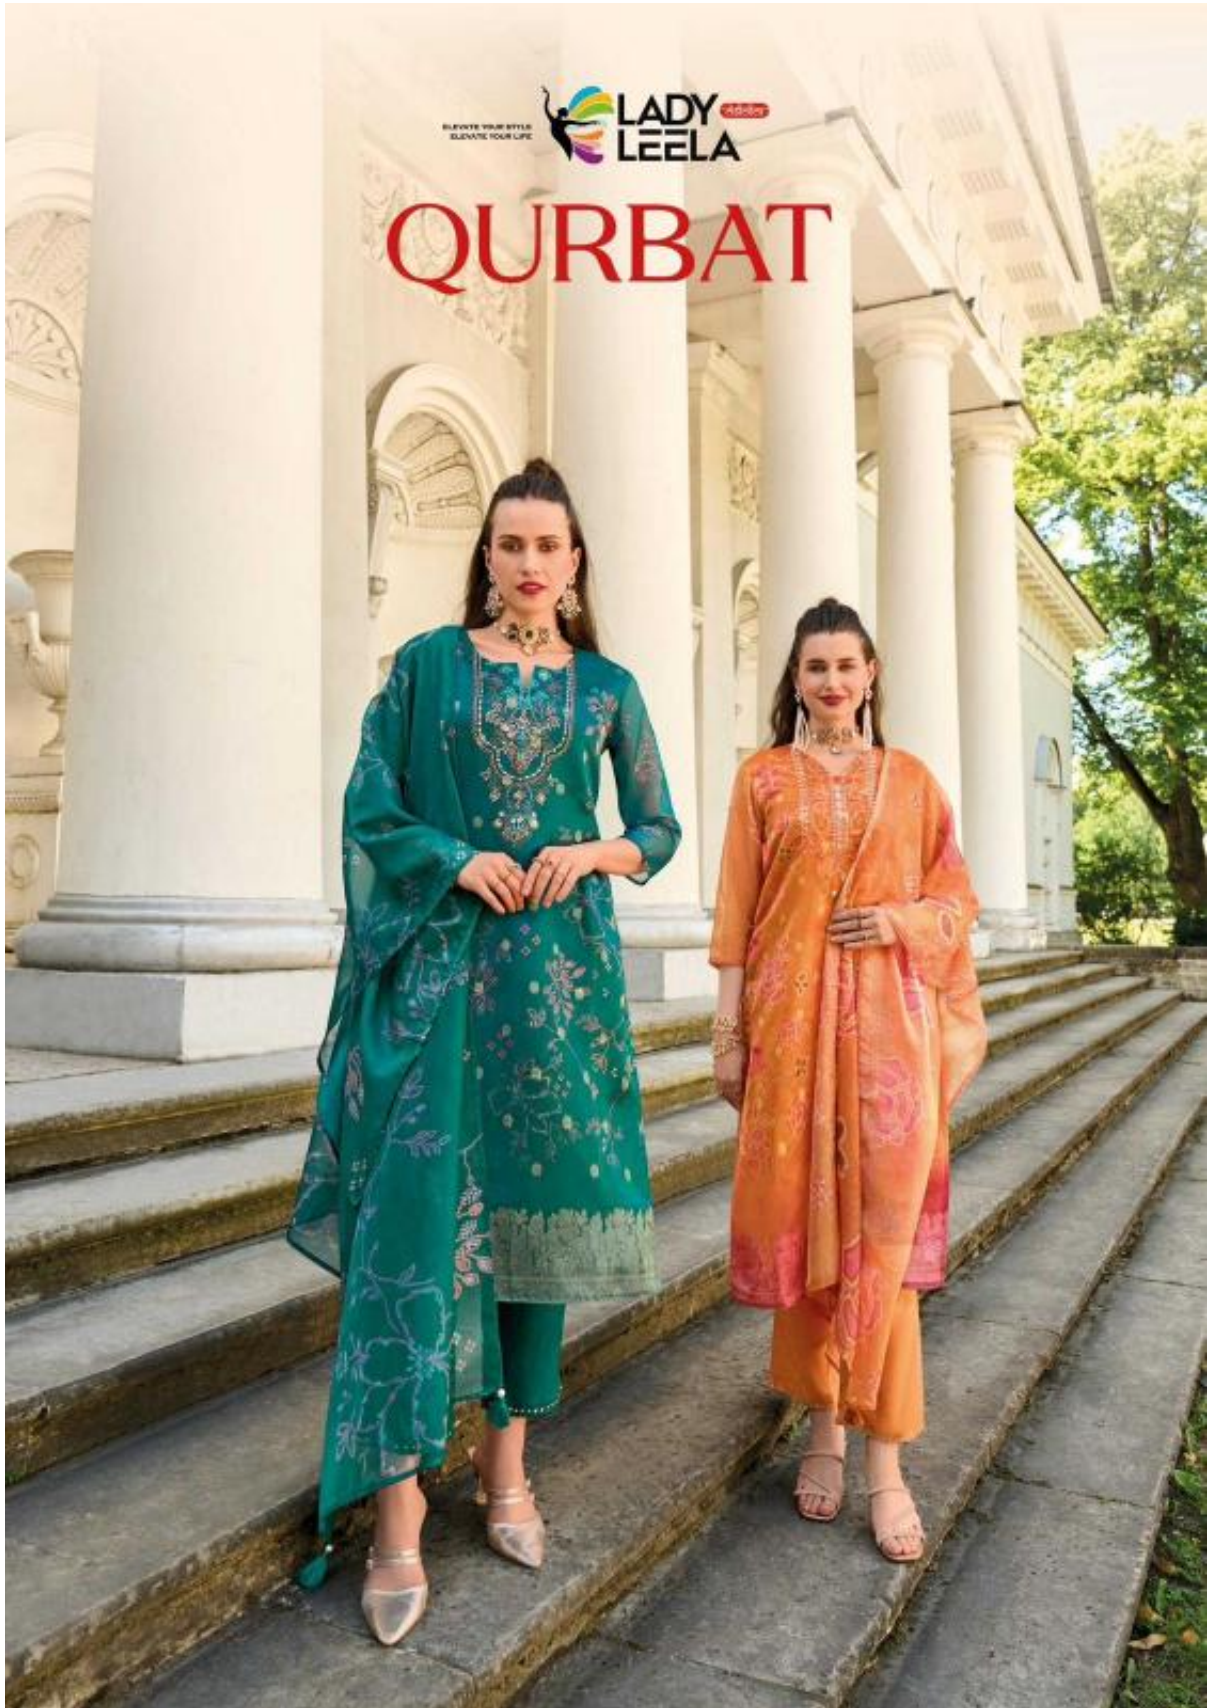

ELEVATE YOUR STYLE
ELEVATE YOUR LIFE

QURBAT

BLISSFUL FROM STYLE
ELEVATE YOUR LIFE

LADY Collection
LEELA

REINVENT YOUR STYLE
ELEVATE YOUR LIFE

**LADY
LEELA** Collection

EMPOWER YOUR STYLE
ELEVATE YOUR LIFE

**LADY
LEELA**

QURBAT

FABRIC DETAILS

TOP

VISCOSE ORGANZA JACQUARD DIGITAL PRINT
KURTI WITH HANDWORK & COTTON INNER

BOTTOM

PURE VISCOSE SILK PANT WITH HANDWORK & POCKET

DUPATTA

ORGANZA DIGITAL PRINT WITH TESSELS