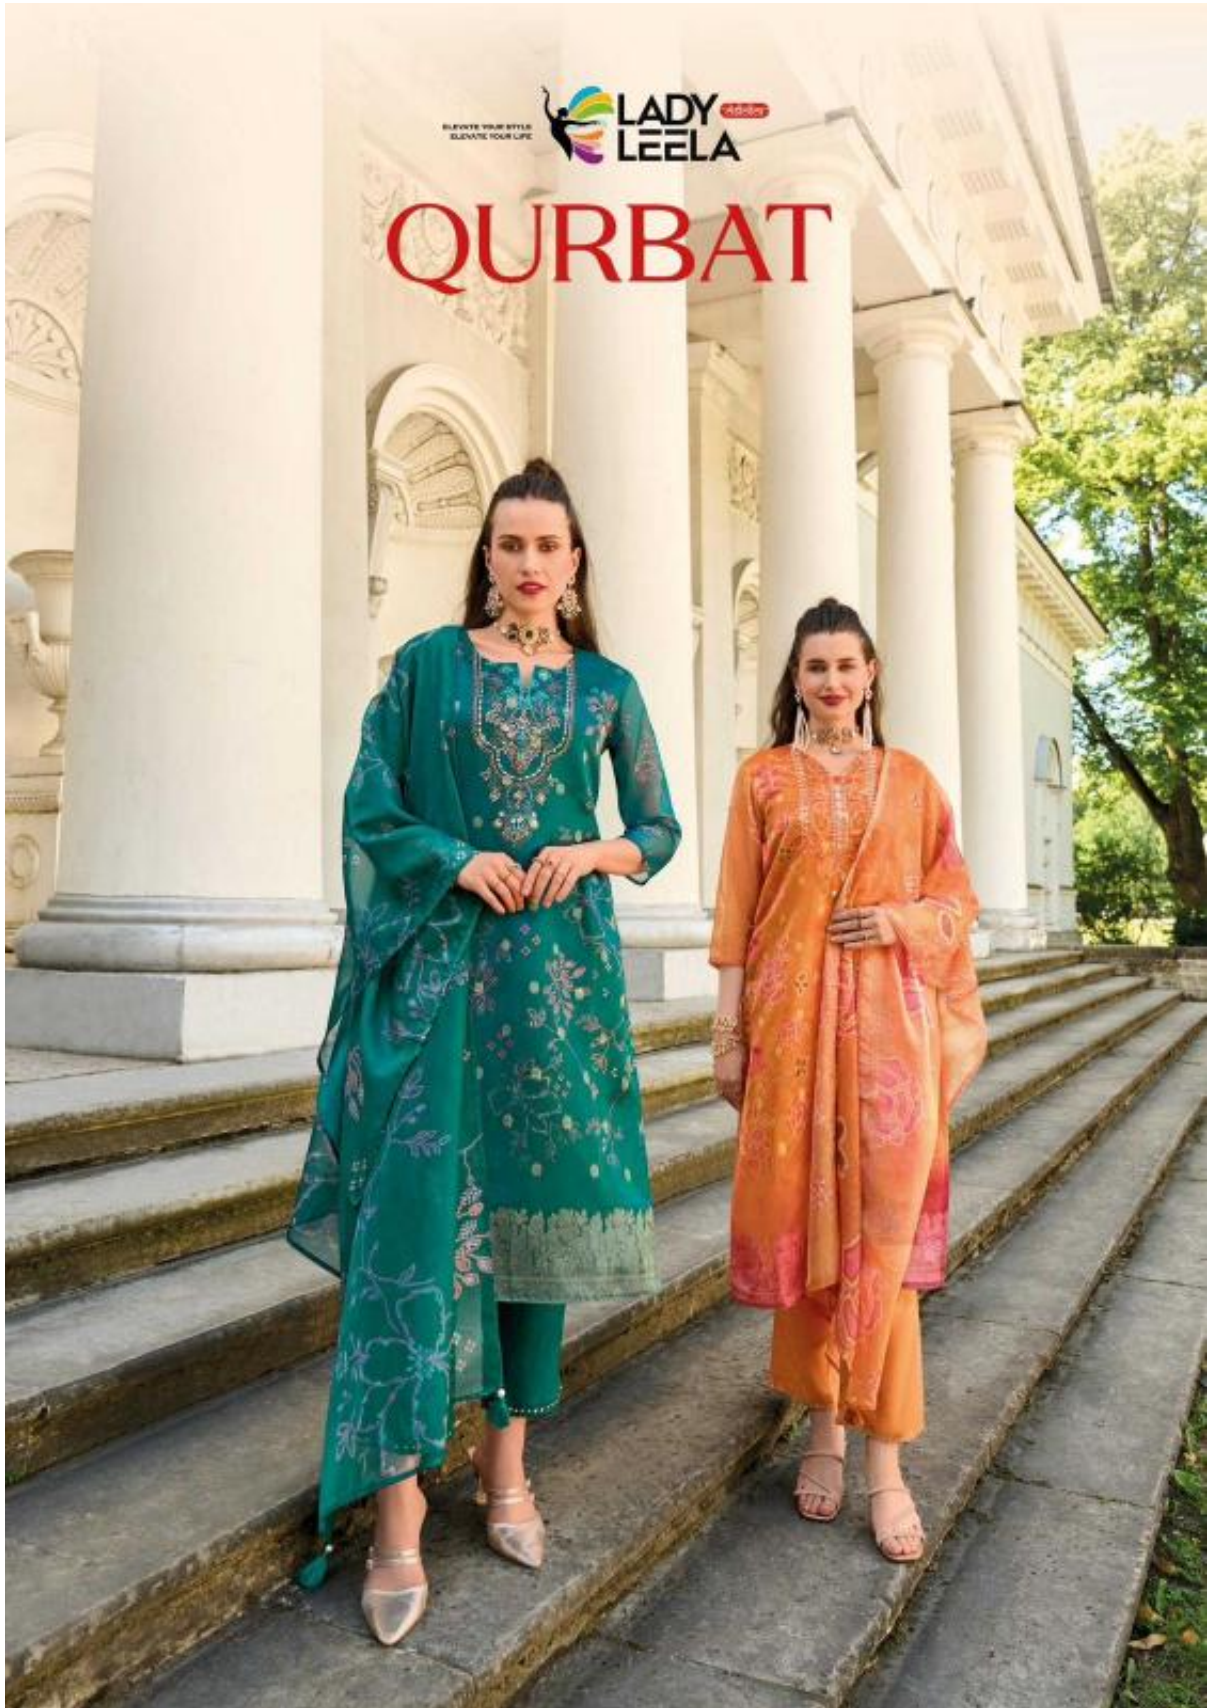

ELEVATE YOUR STYLE
ELEVATE YOUR LIFE

QURBAT