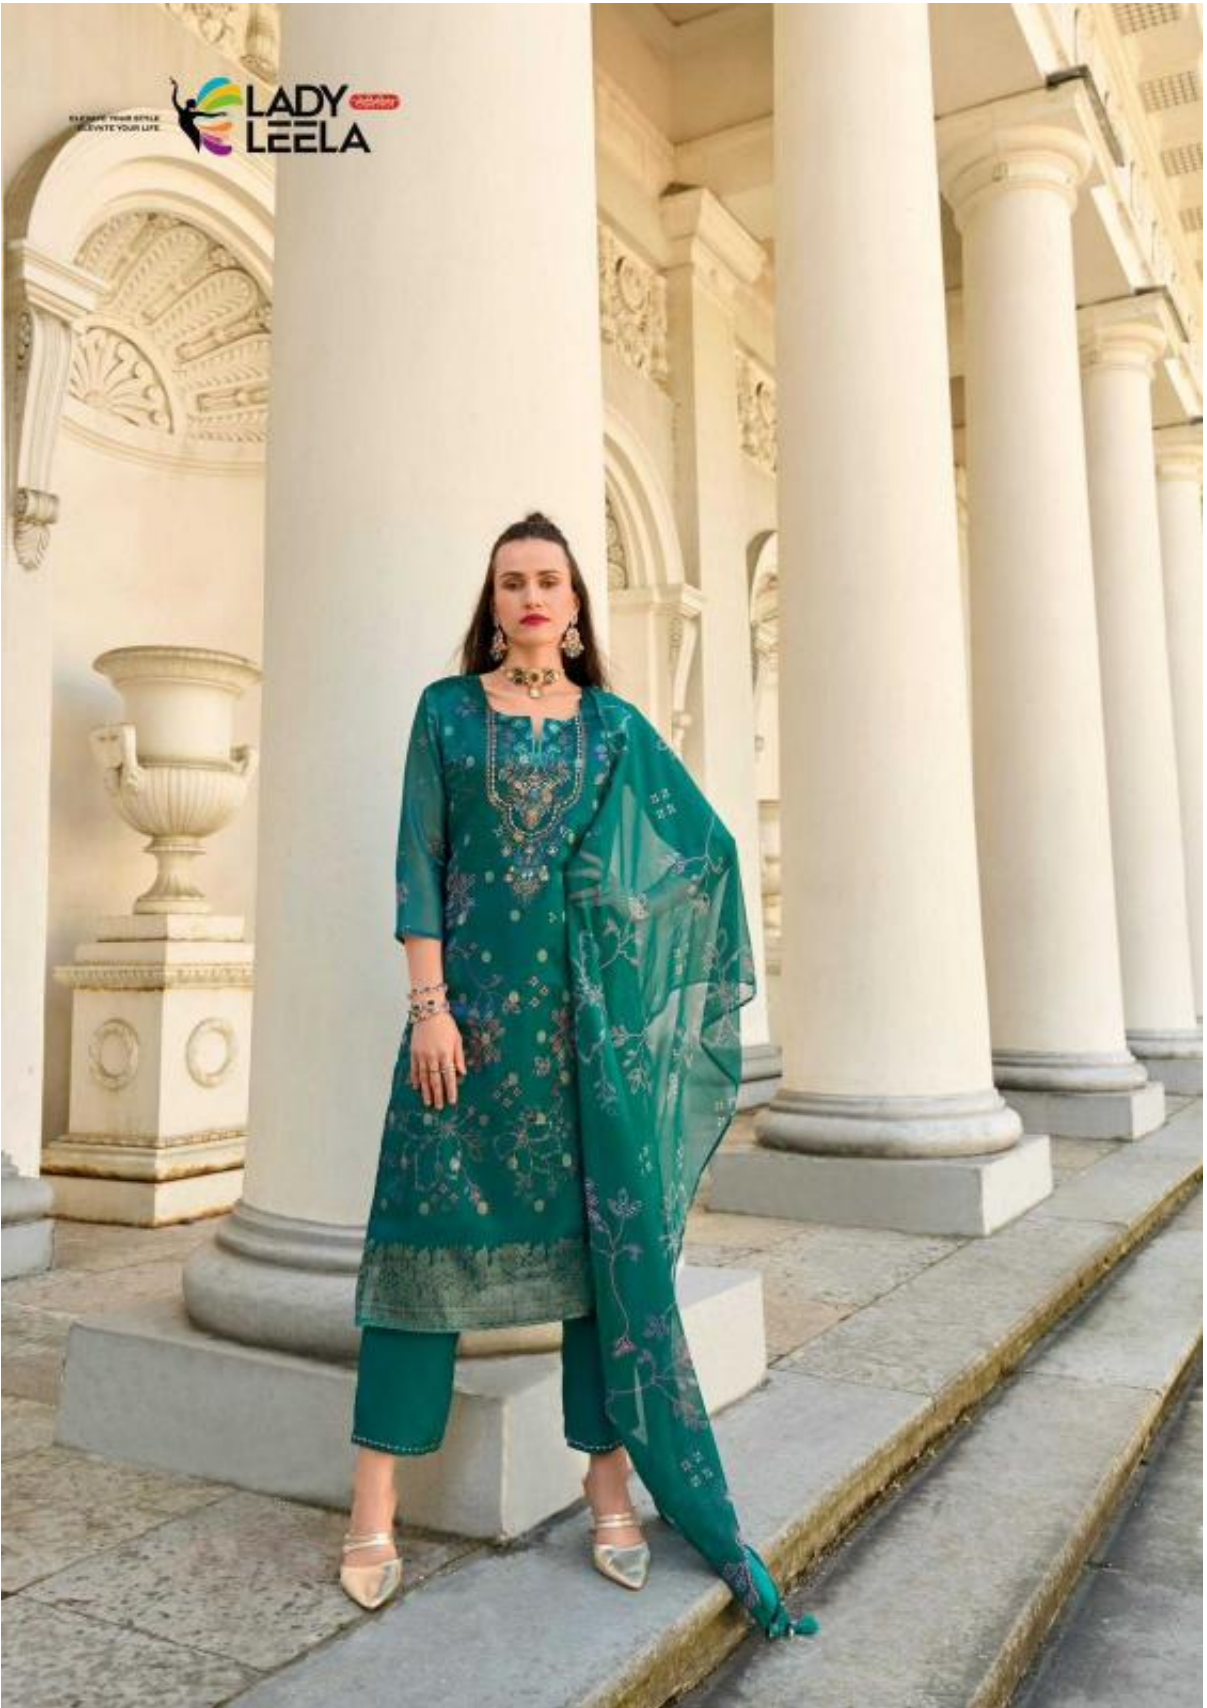

REDEFINE YOUR STYLE
REINVENT YOUR LIFE

LADY Collection
LEELA