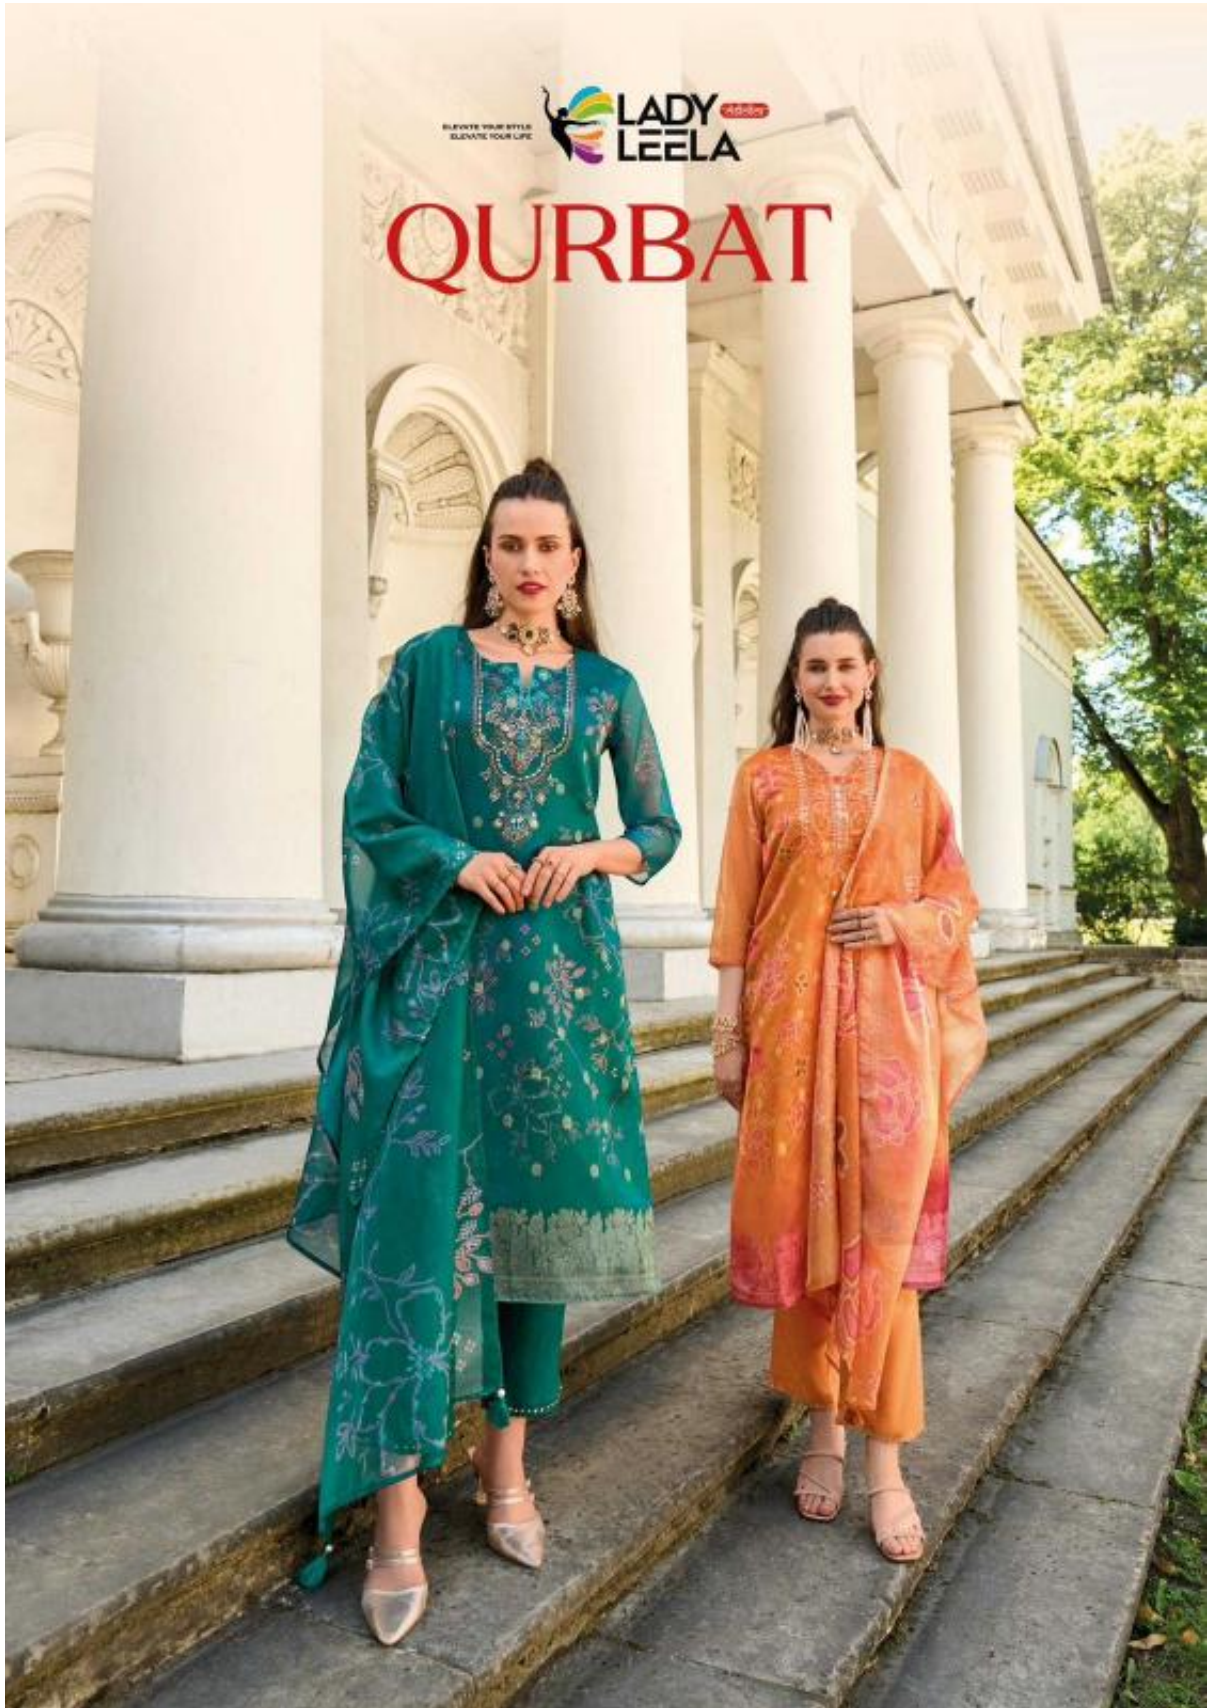

ELEVATE YOUR STYLE
ELEVATE YOUR LIFE

QURBAT

FLAVOR YOUR STYLE
ELEVATE YOUR LIFE

LADY Collection
LEELA

REDEFINE YOUR STYLE
ELEVATE YOUR LIFE

**LADY
LEELA** BY SHIRAZ

EMPOWER YOUR STYLE
ELEVATE YOUR LIFE

LADY Collection
LEELA

QURBAT

FABRIC DETAILS

TOP

VISCOSE ORGANZA JACQUARD DIGITAL PRINT
KURTI WITH HANDWORK & COTTON INNER

BOTTOM

PURE VISCOSE SILK PANT WITH HANDWORK & POCKET

DUPATTA

ORGANZA DIGITAL PRINT WITH TESSELS