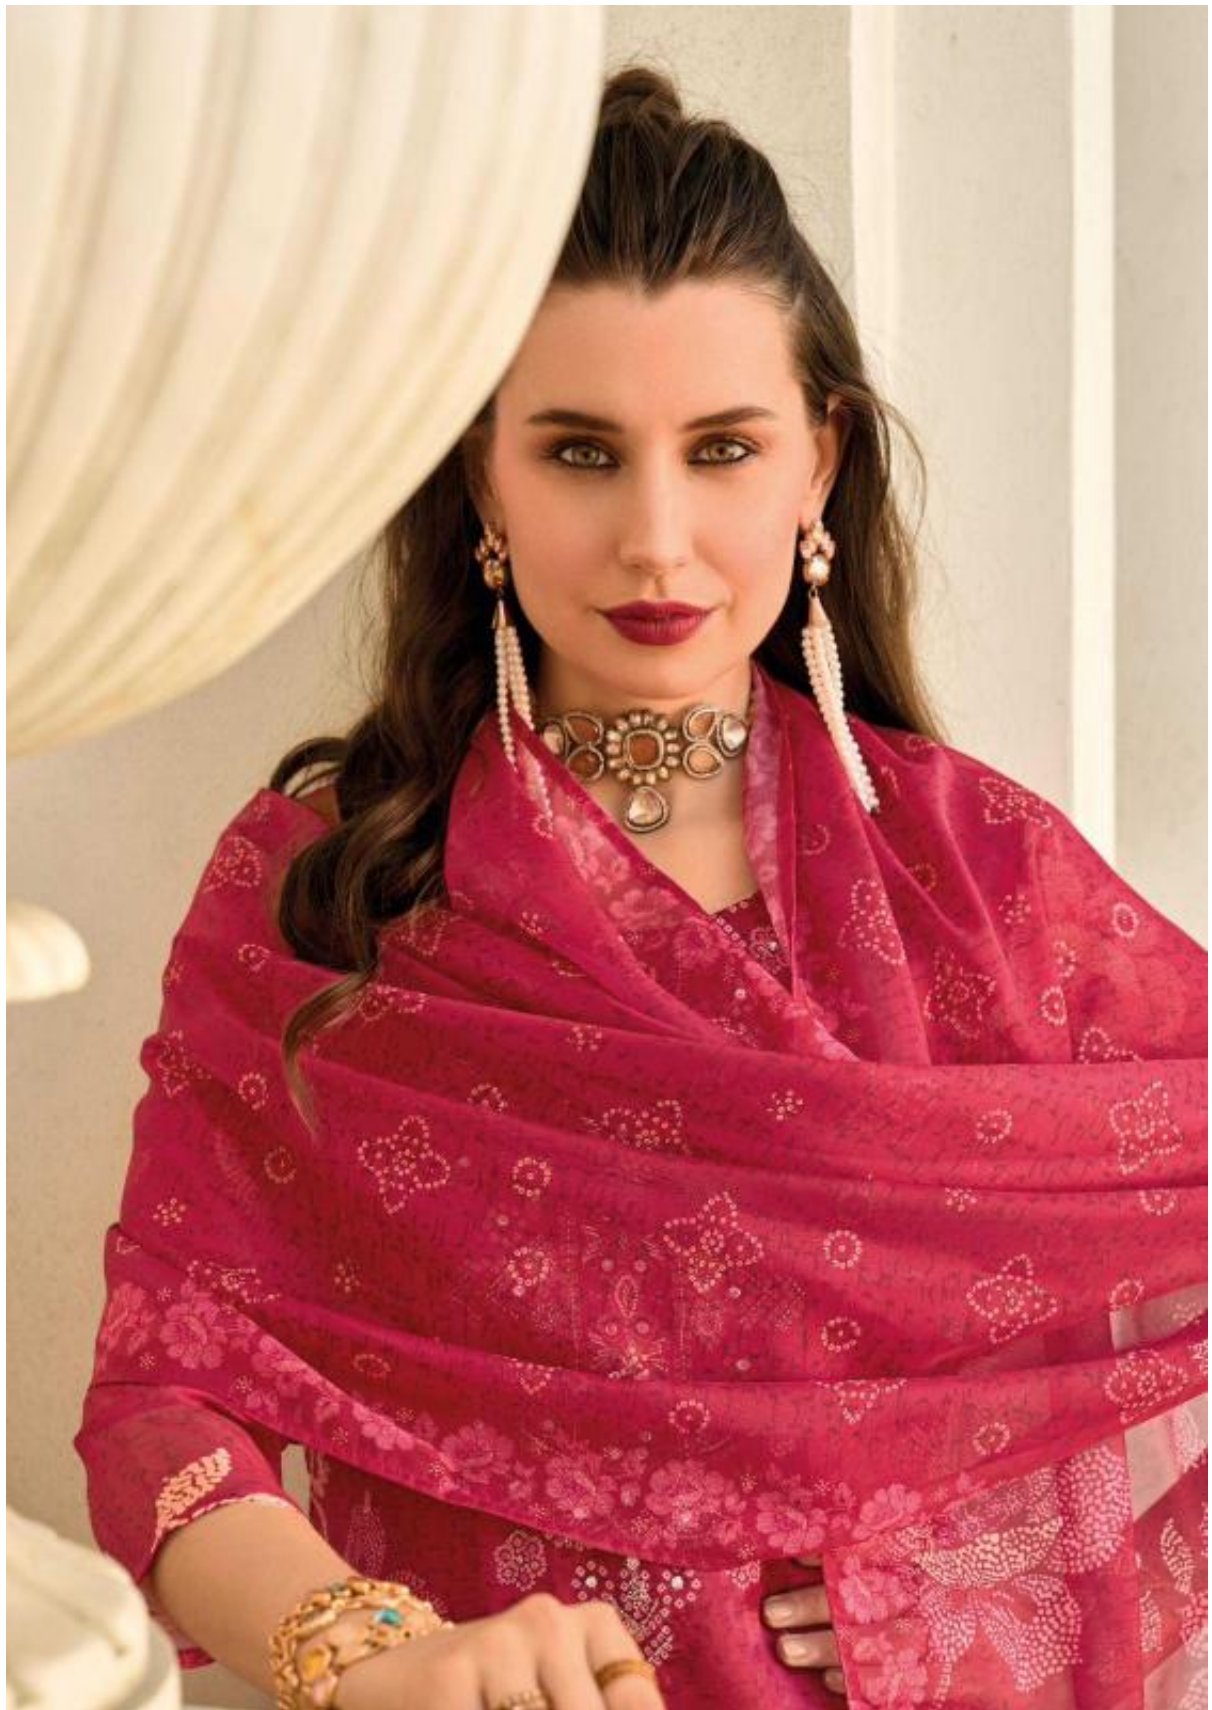

ELEVATE YOUR STYLE
ELEVATE YOUR LIFE

QURBAT

BLISSFUL FROM STYLE
ELEVATE YOUR LIFE

LADY Collection
LEELA

REINVENT YOUR STYLE
ELEVATE YOUR LIFE

**LADY
LEELA** Collection

EMPOWER YOUR STYLE
ELEVATE YOUR LIFE

**LADY
LEELA**

QURBAT

FABRIC DETAILS

TOP

VISCOSE ORGANZA JACQUARD DIGITAL PRINT
KURTI WITH HANDWORK & COTTON INNER

BOTTOM

PURE VISCOSE SILK PANT WITH HANDWORK & POCKET

DUPATTA

ORGANZA DIGITAL PRINT WITH TESSELS

SIZES - M L XL XXL 3XL

NOTE

- * POCKET INSIDE EVERY PANT
- * PURE COTTON INNER IN TOP
- * STICKER POSTER INSIDE EVERY CATALOGUE

ELEVATE YOUR STYLE
ELEVATE YOUR LIFE

QURBAT

ELEVATE YOUR STYLE
RENEW YOUR LIFE