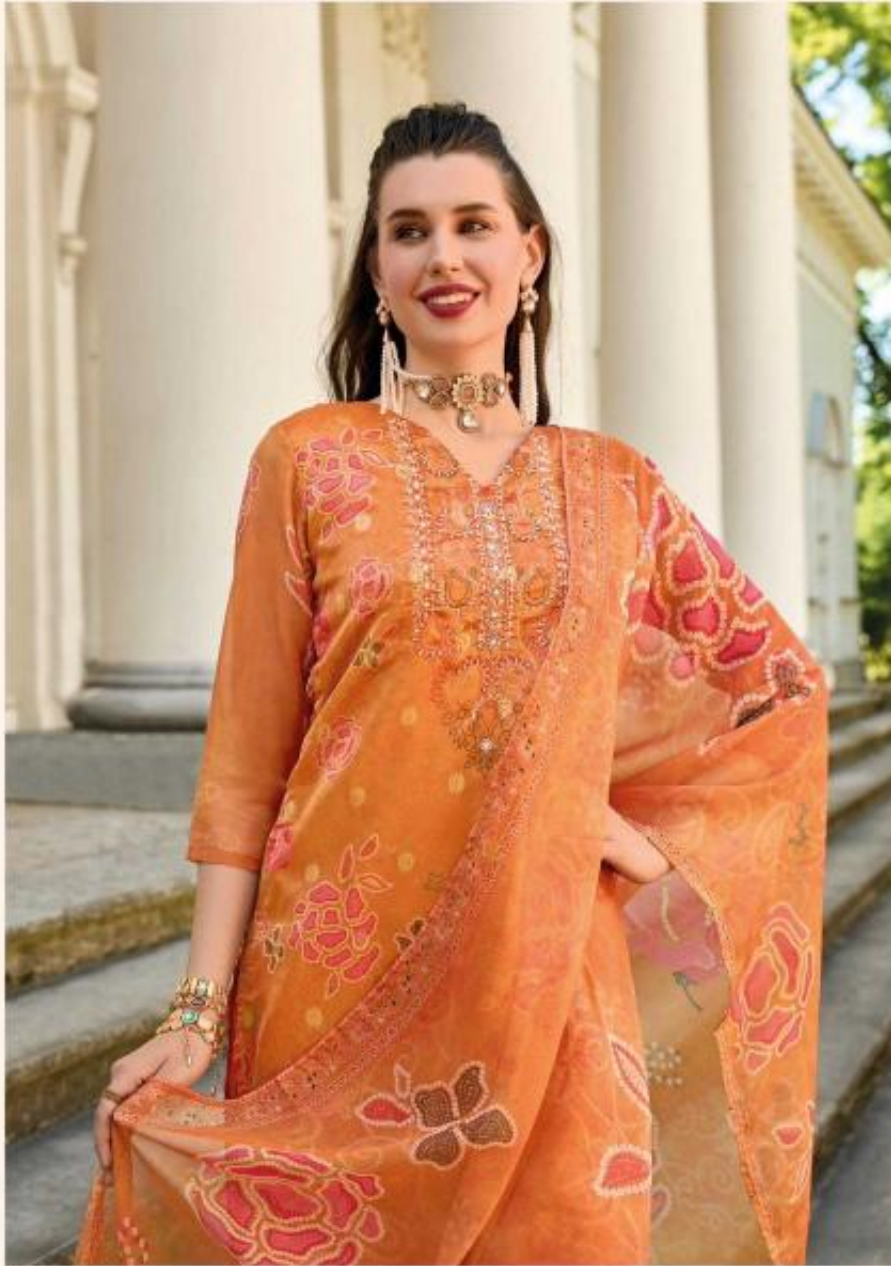

ELEVATE YOUR STYLE
ELEVATE YOUR LIFE

QURBAT

BLISSFUL FROM STYLE
ELEVATE YOUR LIFE

LADY Collection
LEELA

REINVENT YOUR STYLE
ELEVATE YOUR LIFE

**LADY
LEELA** Collection

EMPOWER YOUR STYLE
ELEVATE YOUR LIFE

**LADY
LEELA**

QURBAT

FABRIC DETAILS

TOP

VISCOSE ORGANZA JACQUARD DIGITAL PRINT
KURTI WITH HANDWORK & COTTON INNER

BOTTOM

PURE VISCOSE SILK PANT WITH HANDWORK & POCKET

DUPATTA

ORGANZA DIGITAL PRINT WITH TESSELS