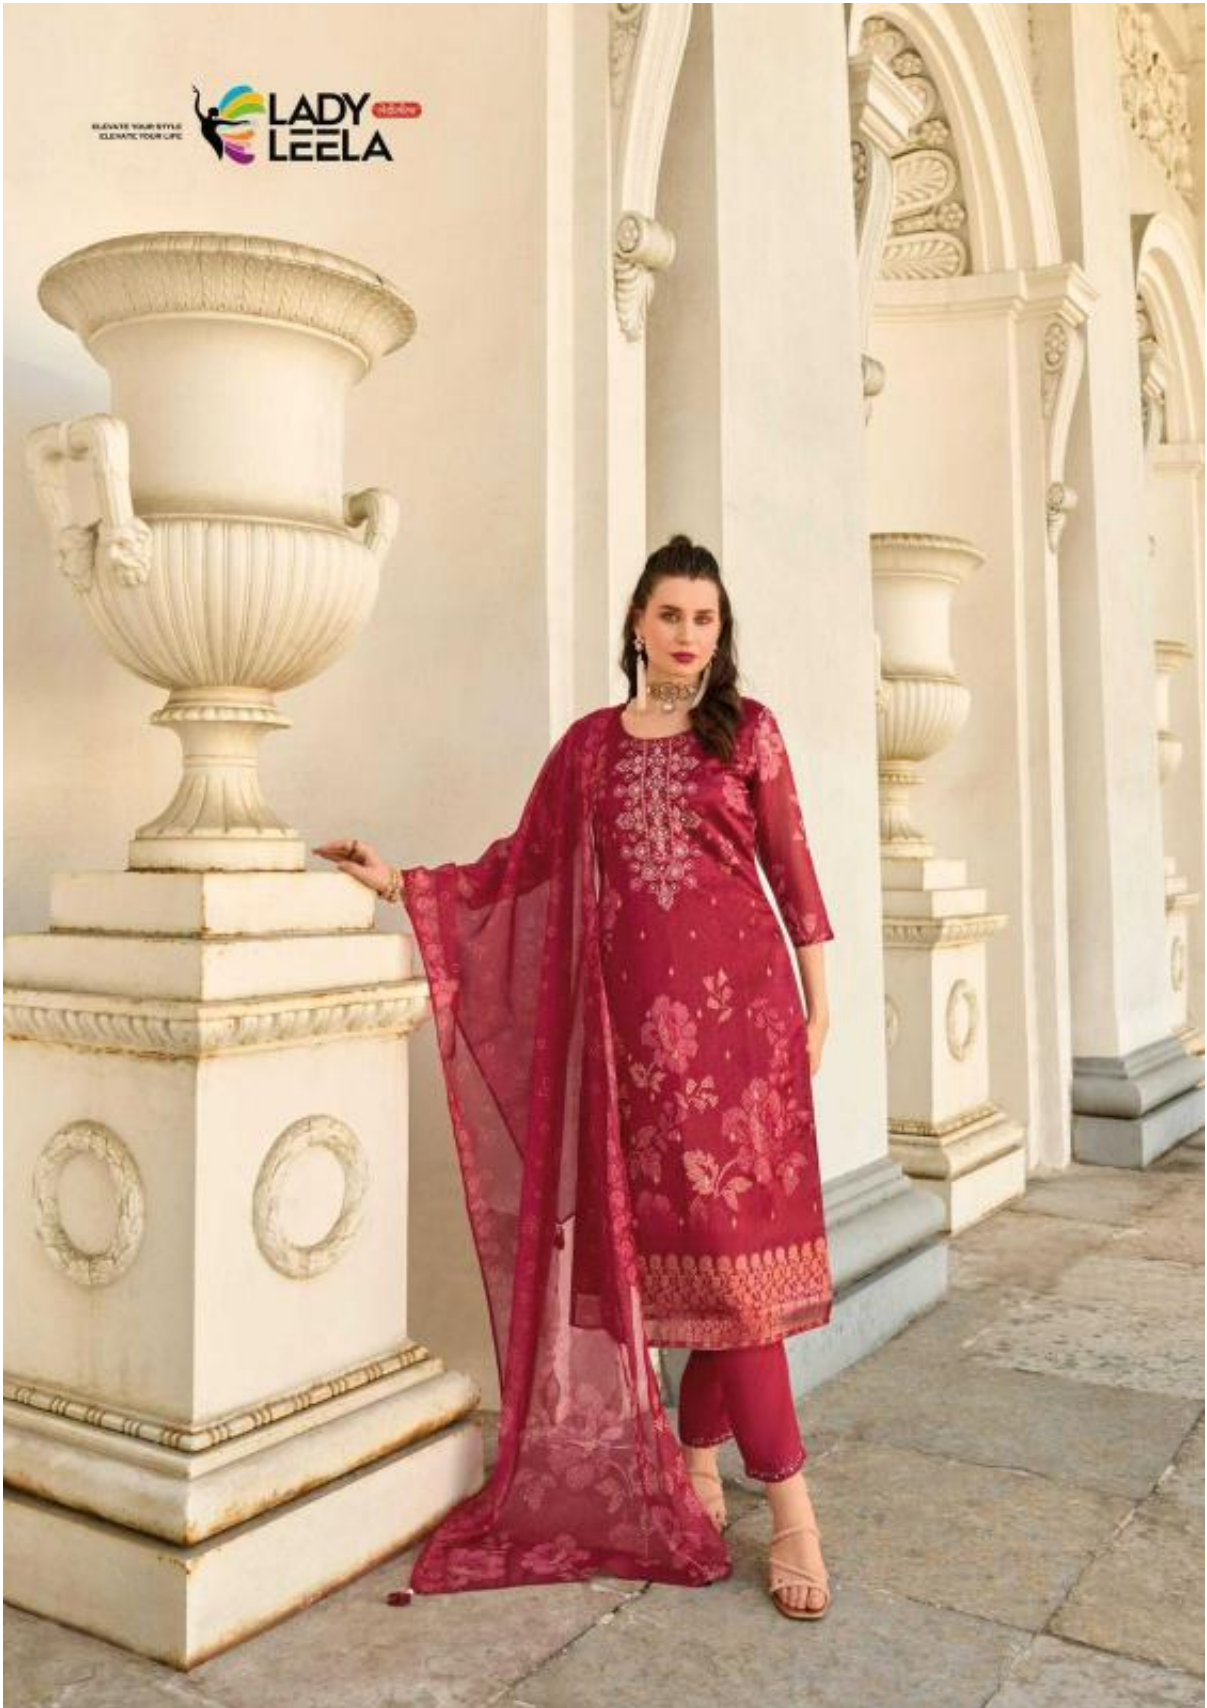

ELEVATE YOUR STYLE
ELEVATE YOUR LIFE