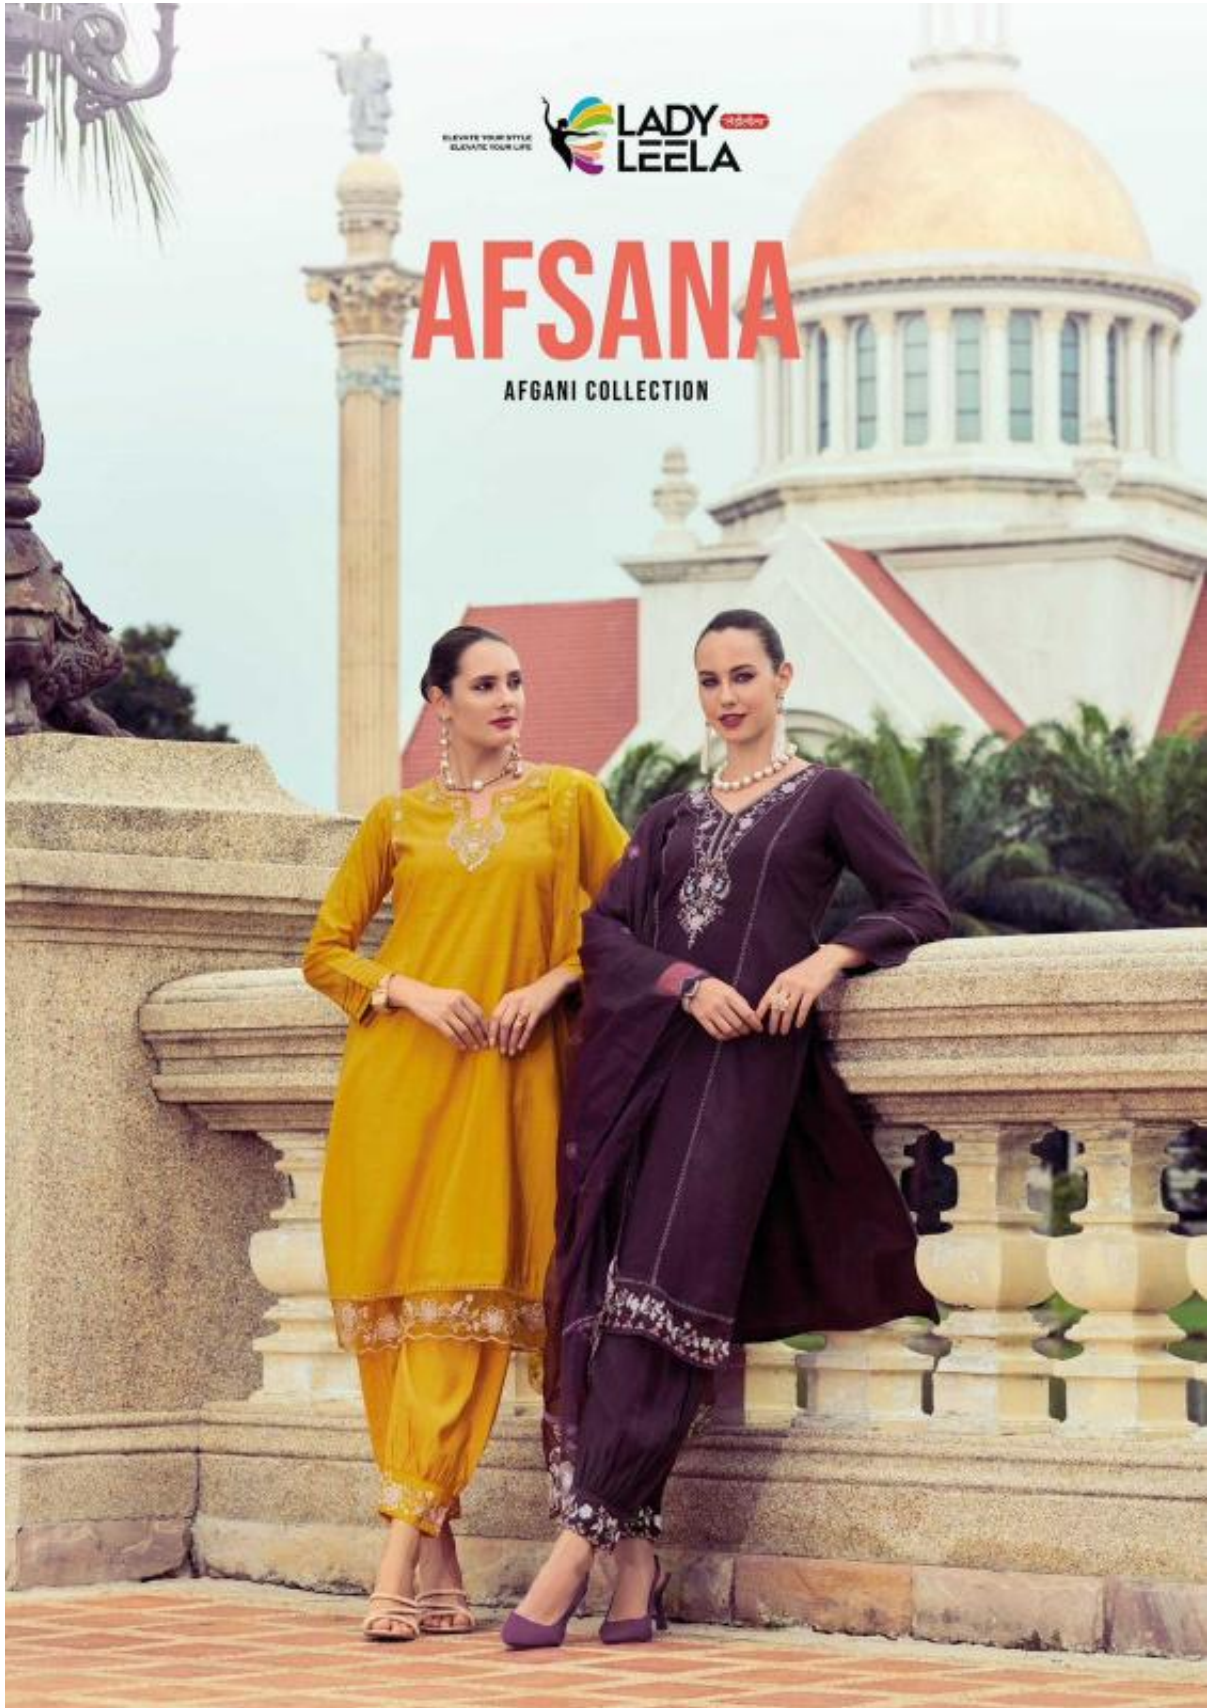

ELEVATE YOUR STYLE
ELEVATE YOUR LIFE

LADY
LEELA

AFSANA

AFGANI COLLECTION