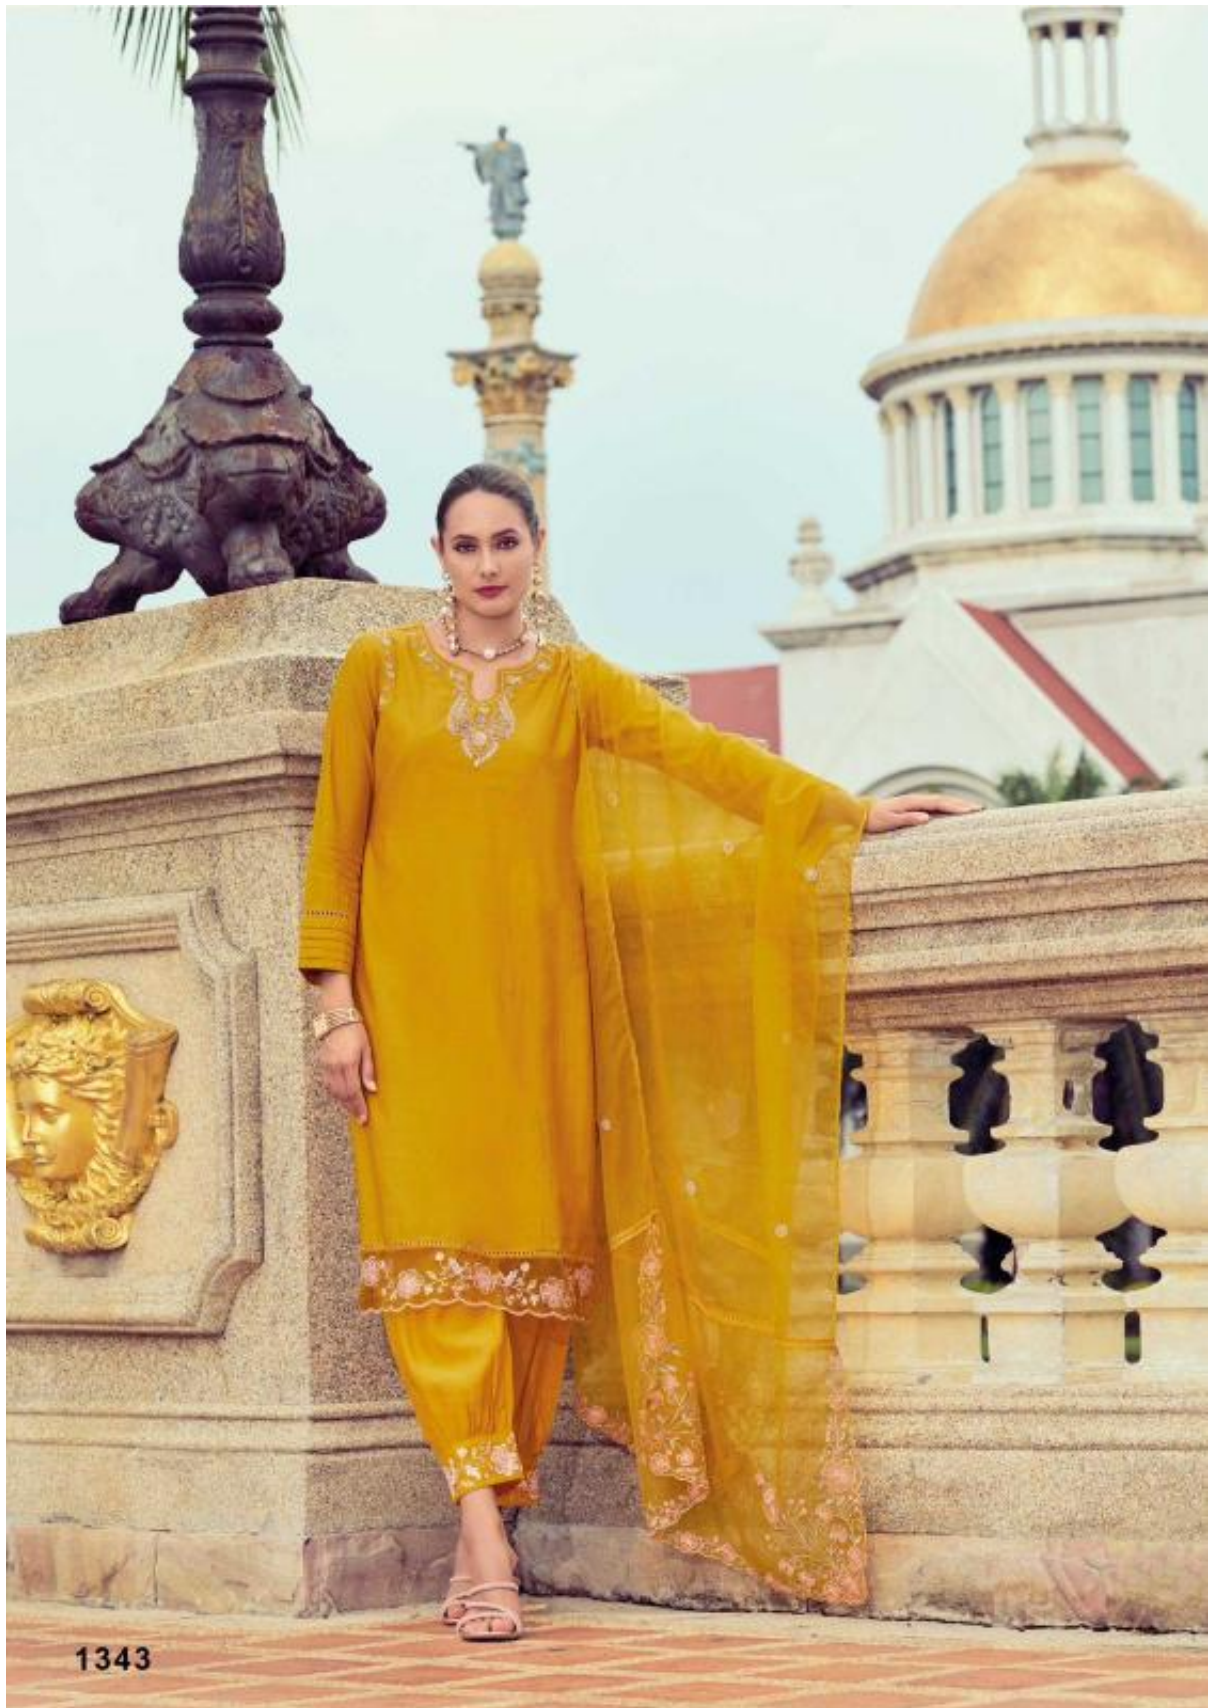

DESIGNER EMBROIDARY ON ORGANZA FABRIC WITH LACES

SIZES - M L XL XXL 3XL

NOTE

- * POCKET INSIDE EVERY PANT
- * PURE COTTON INNER IN EVERY TOP
- * STICKER POSTER INSIDE EVERY CATALOGUE

LADY LEELA

see the good!