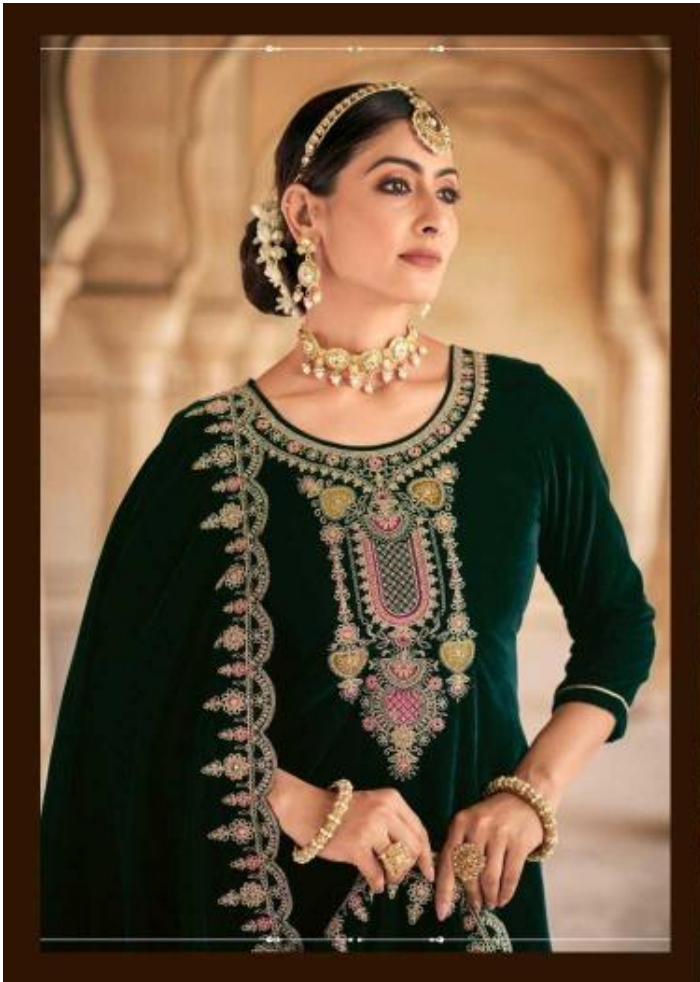

• 13134 •

Express the pride
in you with
bright & bold
~master work~

RIP E

• 13136 •

Redecorates
the princess you
with embroidered
flashes in a
unique style.

13131

13132

13133

13134

13135

13136

- TOP - 9000 VISCOS VELVET WITH HEAVY WORK
- BOTTOM 9000 VISCOS VELVET
- DUPATTA - 9000 VISCOS VELVET WITH HEAVY WORK
- DESIGNS - 06

CATALOGUE :-

मुदाकरी

• 13134 •

Express the pride
in you with
bright & bold
~master work~