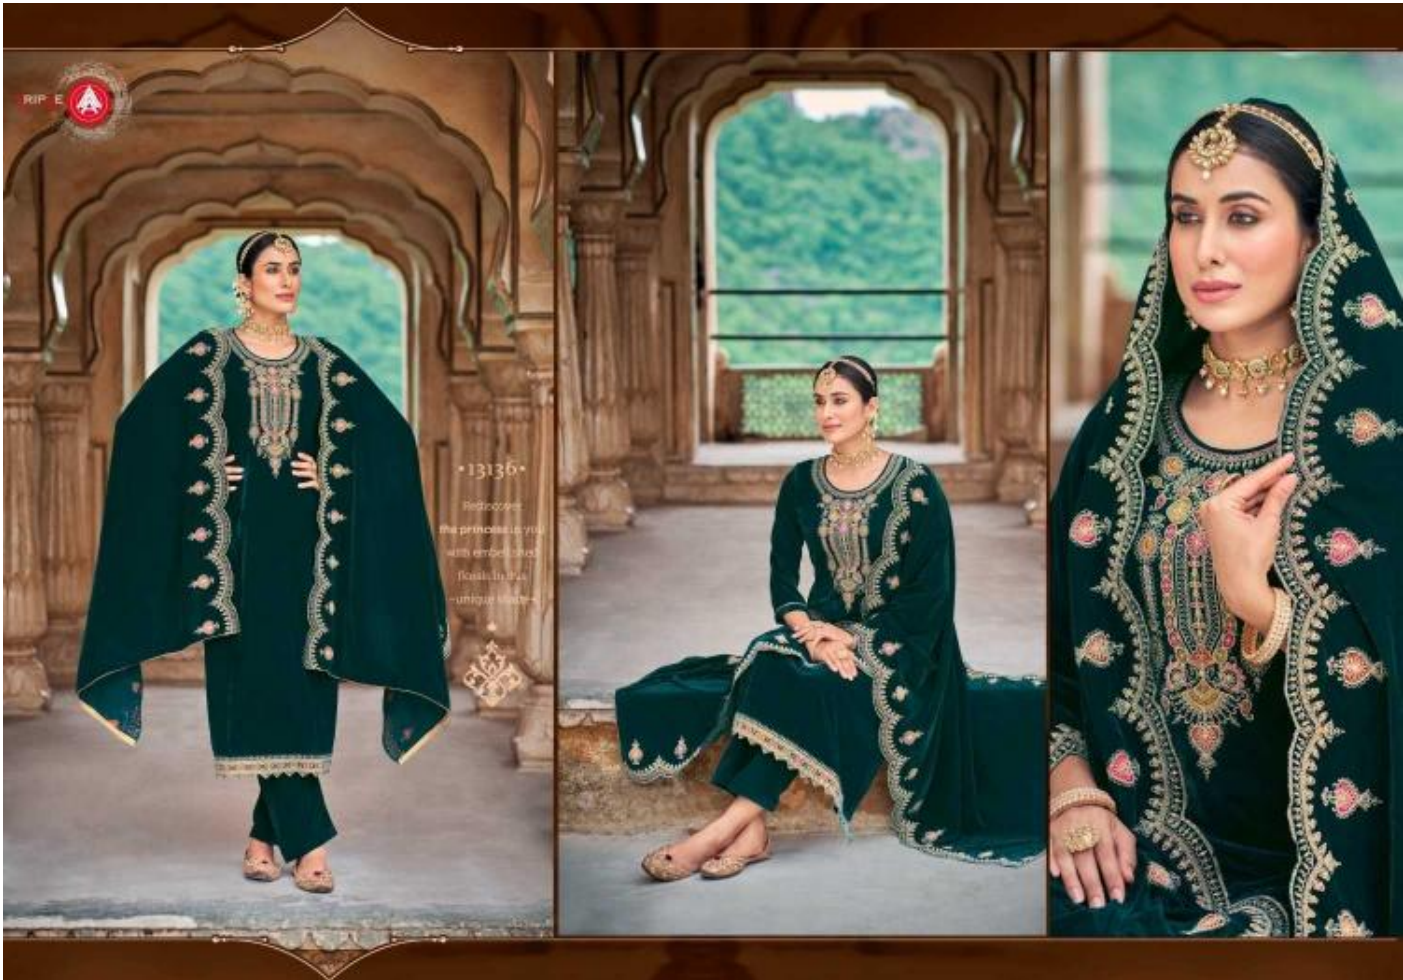

• 13134 •

Express the pride
in you with
bright & bold
~master work~

RIP E

• 13136 •

Redecorates
the princess you
with embroidered
flashes in a
unique style.

13131

13132

13133

13134

13135

13136

- TOP - 9000 VISCOS VELVET WITH HEAVY WORK
- BOTTOM 9000 VISCOS VELVET
- DUPATTA - 9000 VISCOS VELVET WITH HEAVY WORK
- DESIGNS - 06

CATALOGUE :-

मुदाकरी

• 13134 •

Express the pride
in you with
bright & bold
~master work~