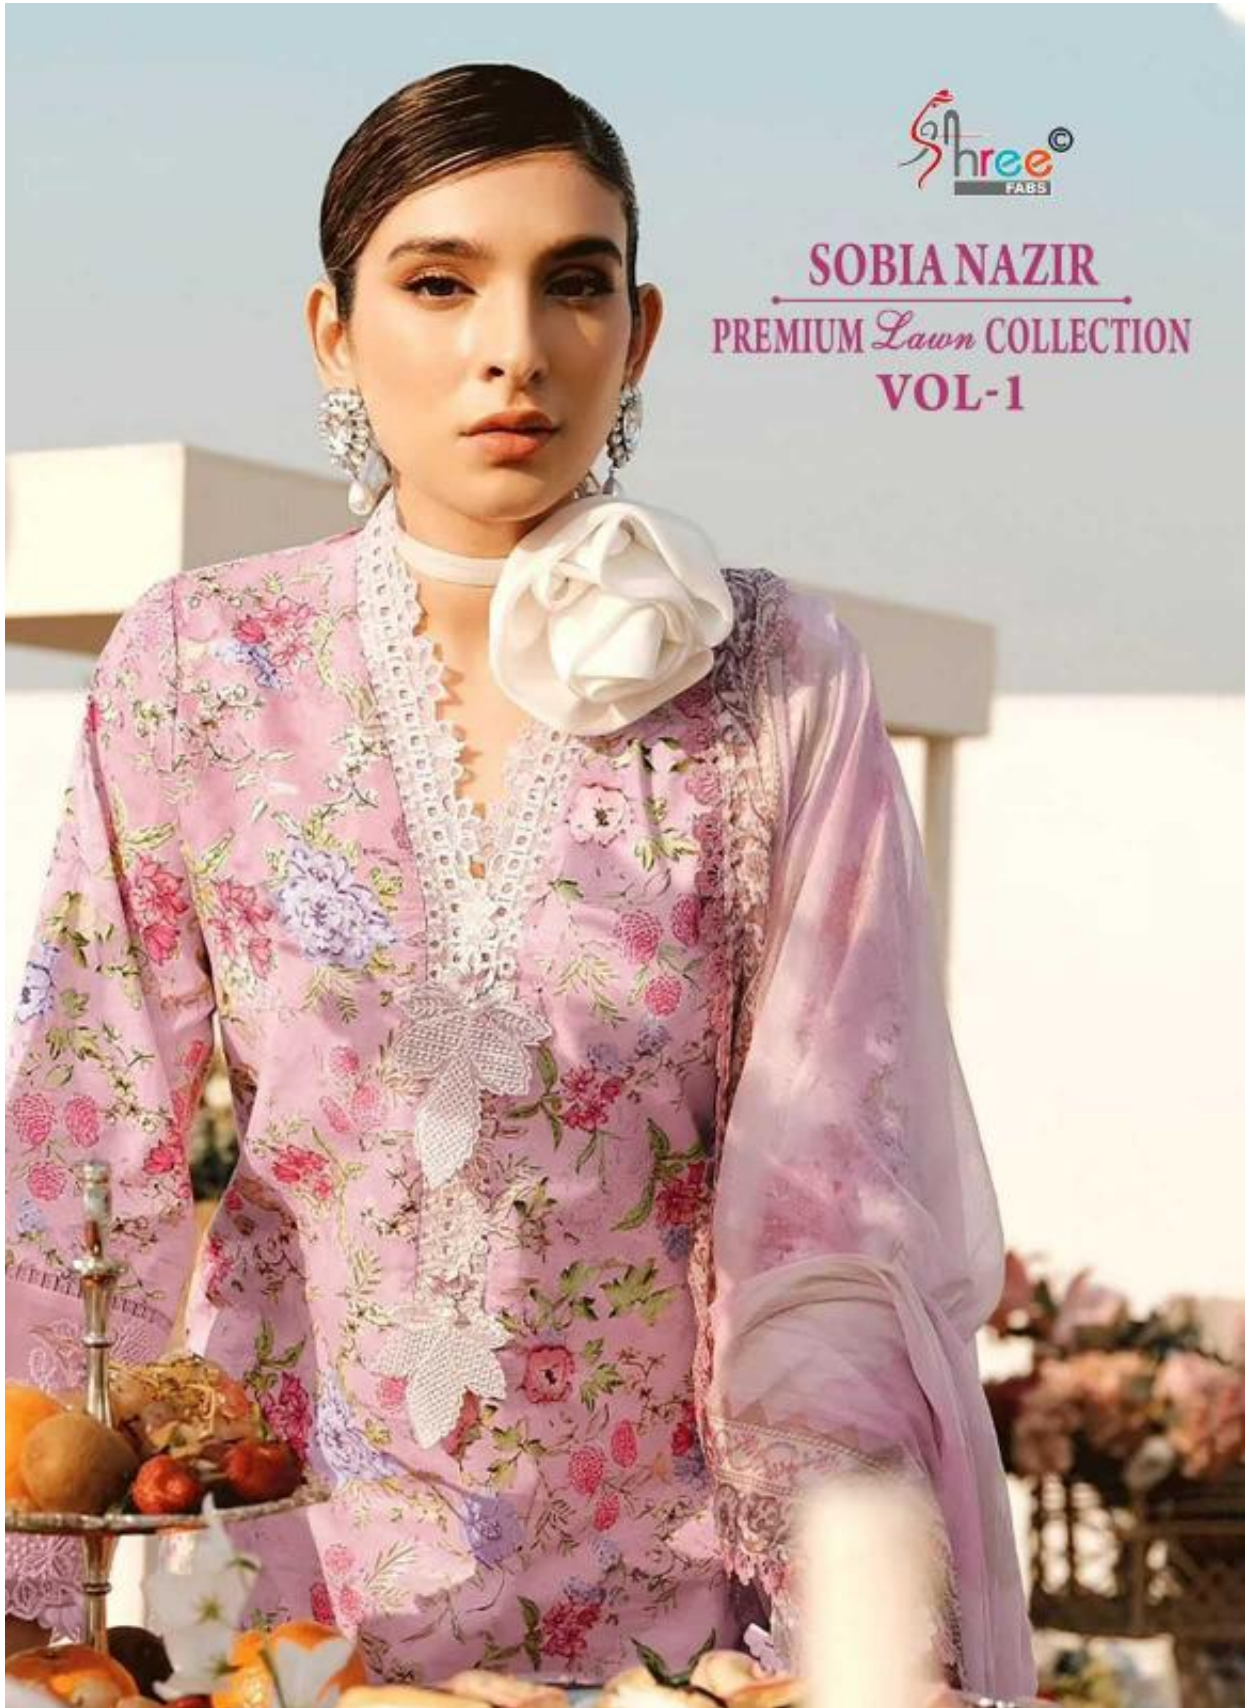

SOBIA NAZIR
PREMIUM *Lawn* COLLECTION
VOL-1