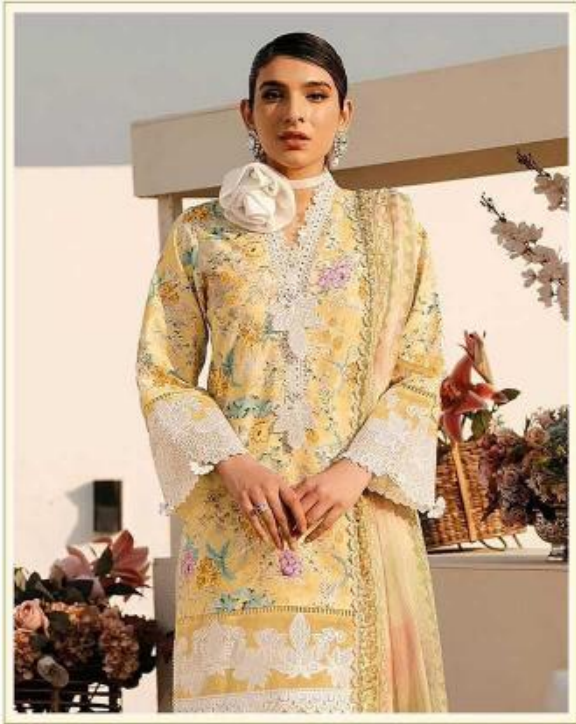

SORANDE
SHEER FABRIC
YSL-1

SORANDE
SHEER FABRIC
YSL-1

SHEENA
Model: Sheena
Size: 1

SHEENA
Model: Sheena
Size: 2

SHEENA
Model: Sheena
Size: 3

SOBIA NAZIR
PREMIUM *Lawn* COLLECTION
VOL-1

SOBIA NAZIR
PREMIUM *Lawn* COLLECTION
VOL-1

Shree
FABBS

SHREE
FABBS
SAREE

SOBIA NAZIR
PREMIUM *Lawn* COLLECTION
VOL-1

SOBIA NAZIR
PREMIUM *Lawn* COLLECTION
VOL-1

SOBIA NAZIR
PREMIUM *Lawn* COLLECTION
VOL-1

SOBIA NAZIR
PREMIUM *Lawn* COLLECTION
VOL-1