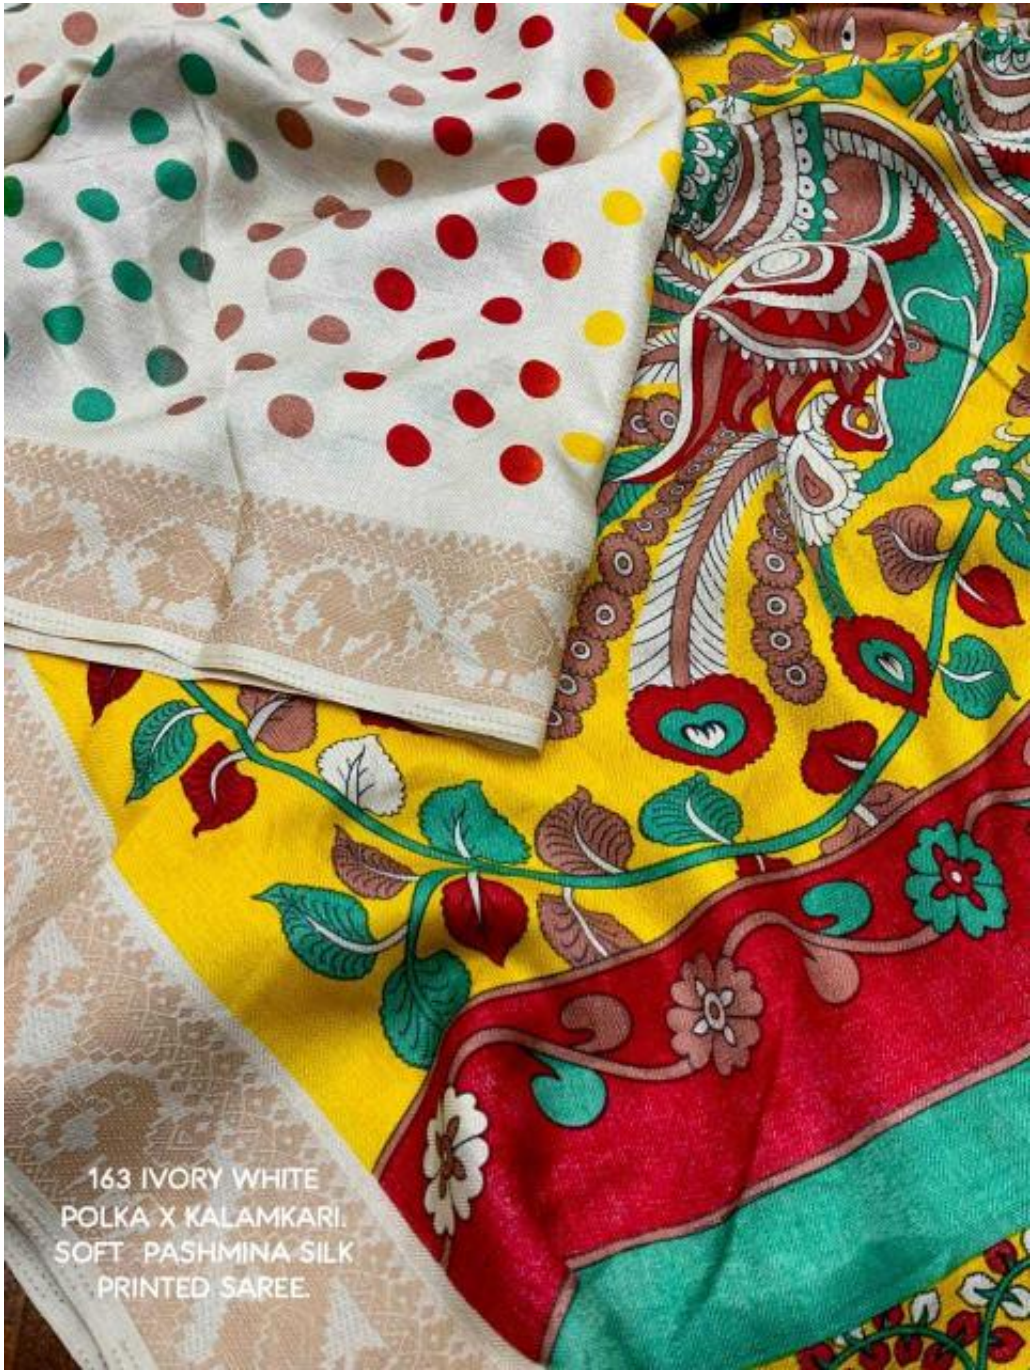

163 IVORY WHITE
POLKA X KALAMKARI
SOFT PASHMINA SILK
PRINTED SAREE.

163 IVORY WHITE
POLKA X KALAMKARI.
SOFT PASHMINA SILK
PRINTED SAREE.

163 IVORY WHITE
POLKA X KALAMKARI.
SOFT PASHMINA SILK
PRINTED SAREE.

163 IVORY WHITE
POLKA X KALAMKARI.
SOFT PASHMINA SILK
PRINTED SAREE.