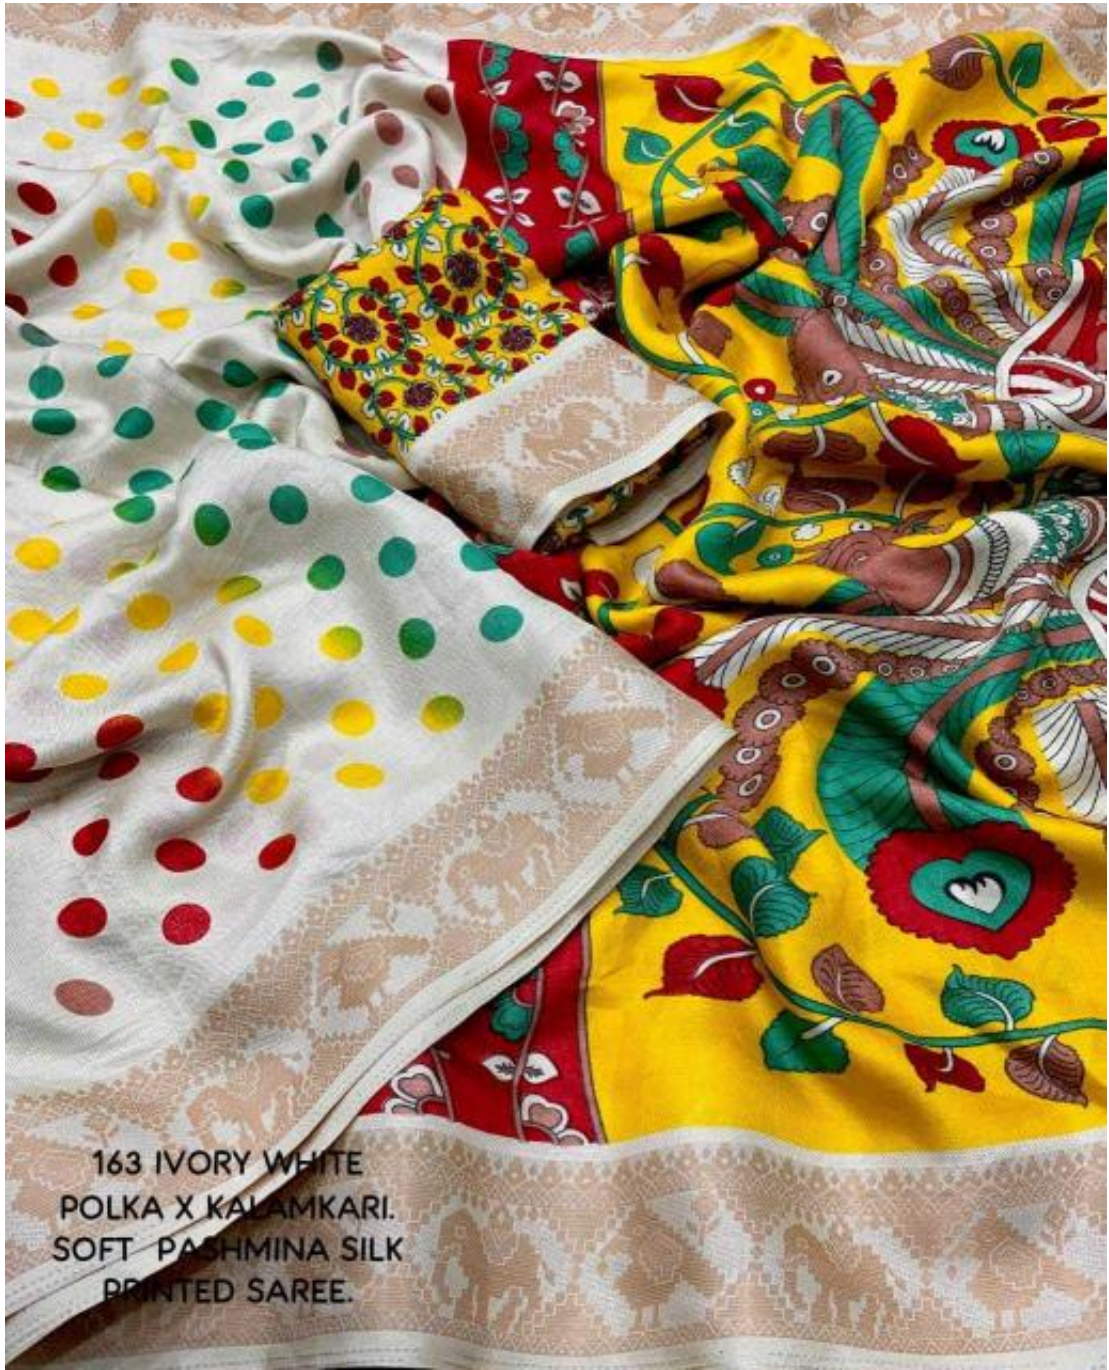

163 IVORY WHITE
POLKA X KALAMKARI
SOFT PASHMINA SILK
PRINTED SAREE.

163 IVORY WHITE
POLKA X KALAMKARI.
SOFT PASHMINA SILK
PRINTED SAREE.

163 IVORY WHITE
POLKA X KALAMKARI.
SOFT PASHMINA SILK
PRINTED SAREE.

163 IVORY WHITE
POLKA X KALAMKARI.
SOFT PASHMINA SILK
PRINTED SAREE.