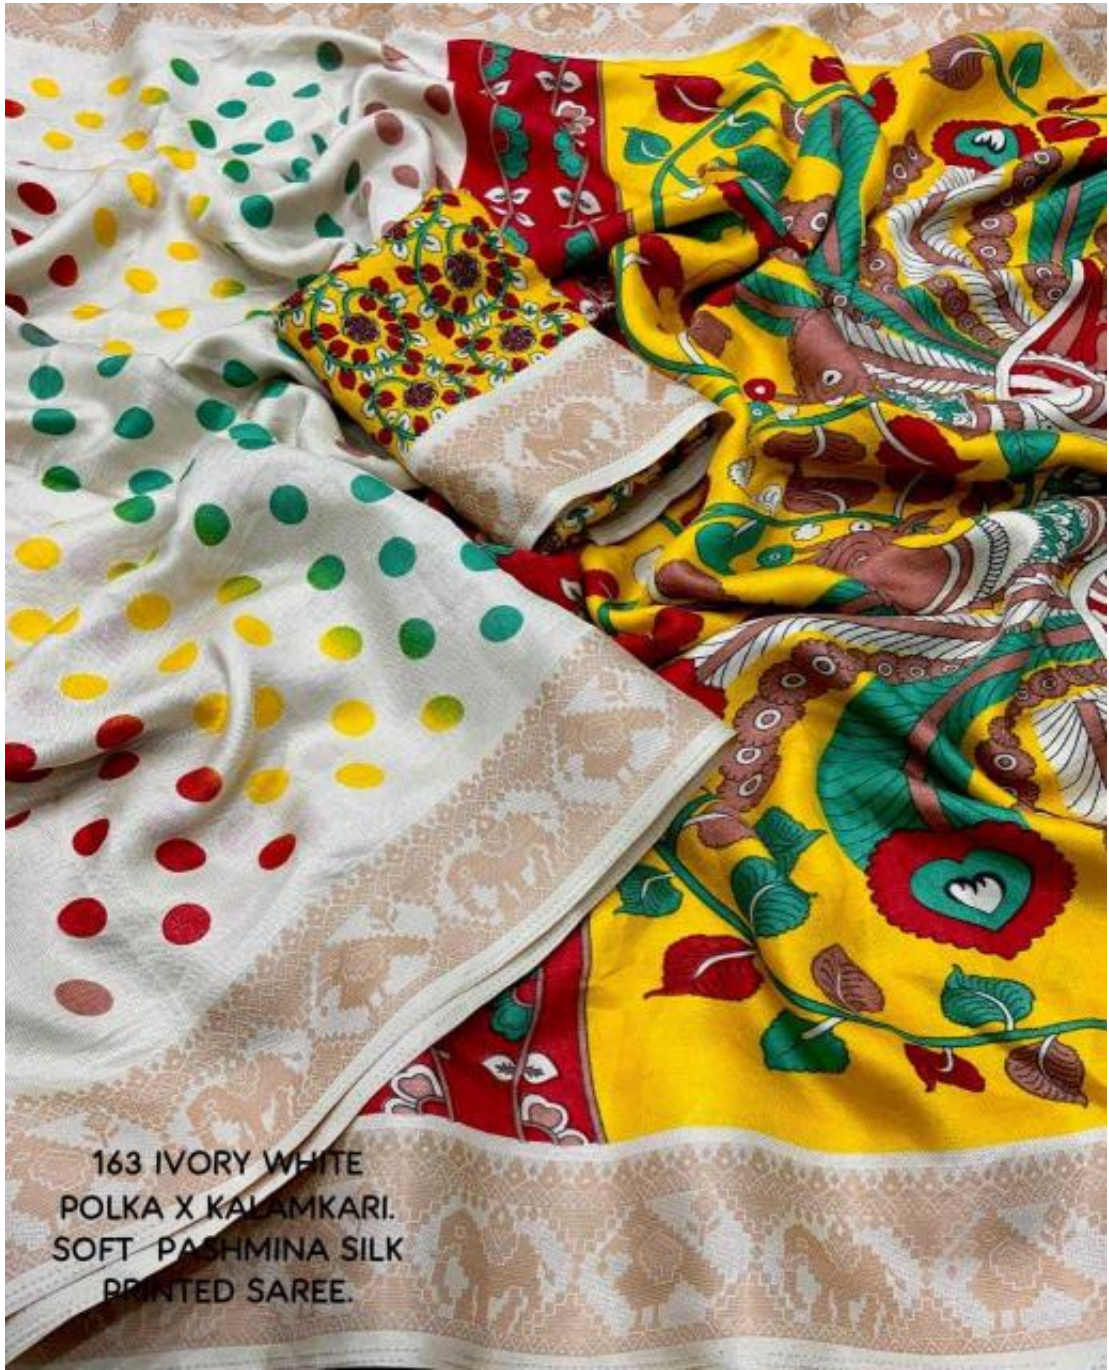

163 IVORY WHITE  
POLKA X KALAMKARI  
SOFT PASHMINA SILK  
PRINTED SAREE.

163 IVORY WHITE  
POLKA X KALAMKARI.  
SOFT PASHMINA SILK  
PRINTED SAREE.

163 IVORY WHITE  
POLKA X KALAMKARI.  
SOFT PASHMINA SILK  
PRINTED SAREE.

163 IVORY WHITE  
POLKA X KALAMKARI.  
SOFT PASHMINA SILK  
PRINTED SAREE.