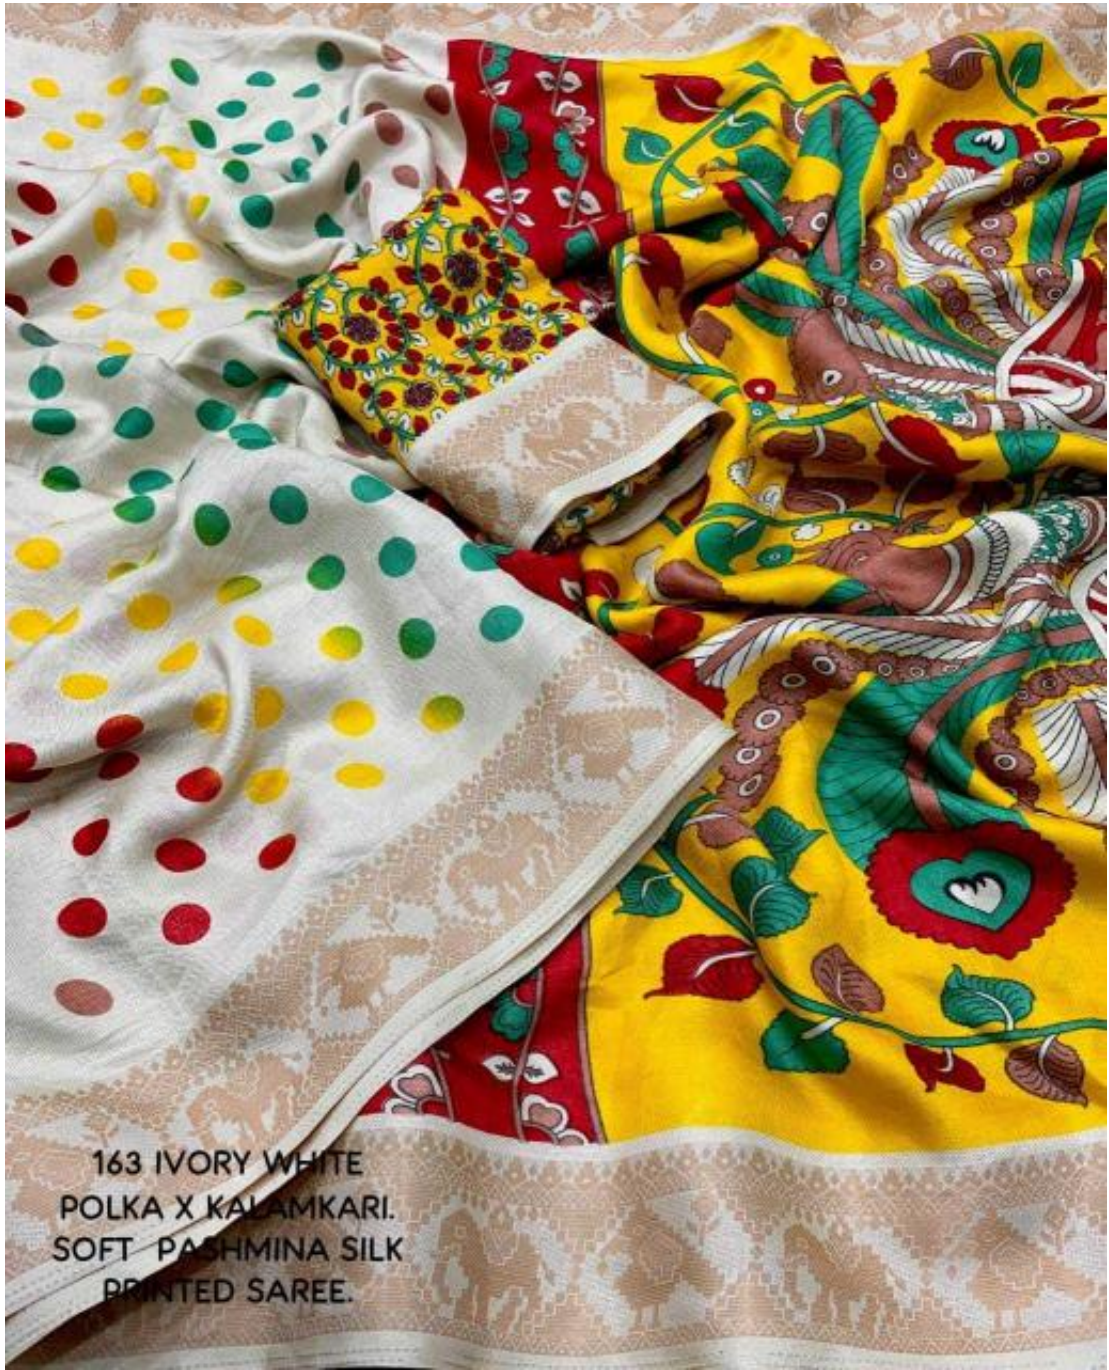

Blouse

163 IVORY WHITE
POLKA X KALAMKARI
SOFT PASHMINA SILK
PRINTED SAREE.

163 IVORY WHITE
POLKA X KALAMKARI.
SOFT PASHMINA SILK
PRINTED SAREE.

163 IVORY WHITE
POLKA X KALAMKARI.
SOFT PASHMINA SILK
PRINTED SAREE.

163 IVORY WHITE
POLKA X KALAMKARI.
SOFT PASHMINA SILK
PRINTED SAREE.