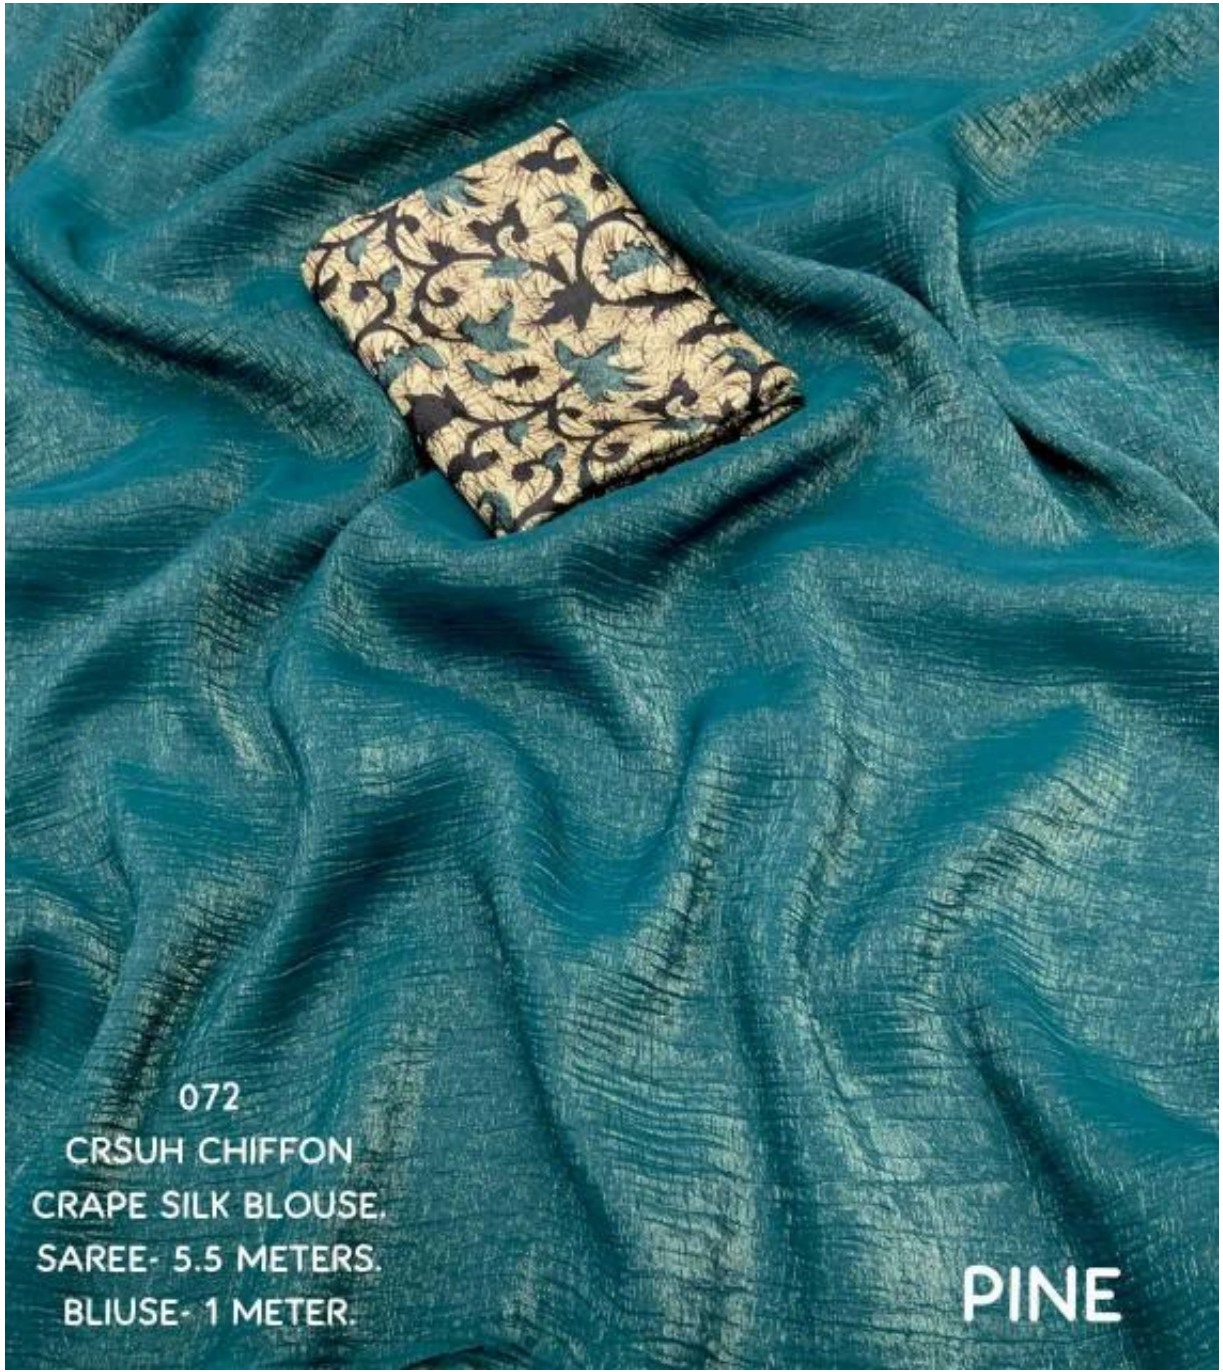

072

CRSUH CHIFFON.  
CRAPE SILK BLOUSE.  
SAREE- 5.5 METERS.  
BLIUSE- 1 METER.

DUSTY PINK

CRAPE SILK BLOUSE - 1 METER.

072

CRSUH CHIFFON.  
CRAPE SILK BLOUSE.  
SAREE- 5.5 METERS.  
BLIUSE- 1 METER.

LIGHT LEVANDER

072

CRSUH CHIFFON.  
CRAPE SILK BLOUSE.  
SAREE- 5.5 METERS.  
BLIUSE- 1 METER.

DUSTY PINK

072

CRSUH CHIFFON.  
CRAPE SILK BLOUSE.  
SAREE- 5.5 METERS.  
BLIUSE- 1 METER.

**BUTTER**

072

CRSUH CHIFFON.  
CRAPE SILK BLOUSE.  
SAREE- 5.5 METERS.  
BLIUSE- 1 METER.

DUSTY BLUE

072

CRSUH CHIFFON.  
CRAPE SILK BLOUSE.  
SAREE- 5.5 METERS.  
BLIUSE- 1 METER.

MUSTRAD

072

CRSUH CHIFFON  
CRAPE SILK BLOUSE.  
SAREE- 5.5 METERS.  
BLIUSE- 1 METER.

PINE

**FOREST GREEN**

**DARK OLIVE**

072

CRSUH CHIFFON.  
CRAPE SILK BLOUSE.  
SAREE- 5.5 METERS.  
BLIUSE- 1 METER.

**CHERRY RED**

**BYZANTINE**

072

CRSUH CHIFFON®  
CRAPE SILK BLOUSE.  
SAREE- 5.5 METERS.  
BLIUSE- 1 METER.

**OCEAN GREEN**