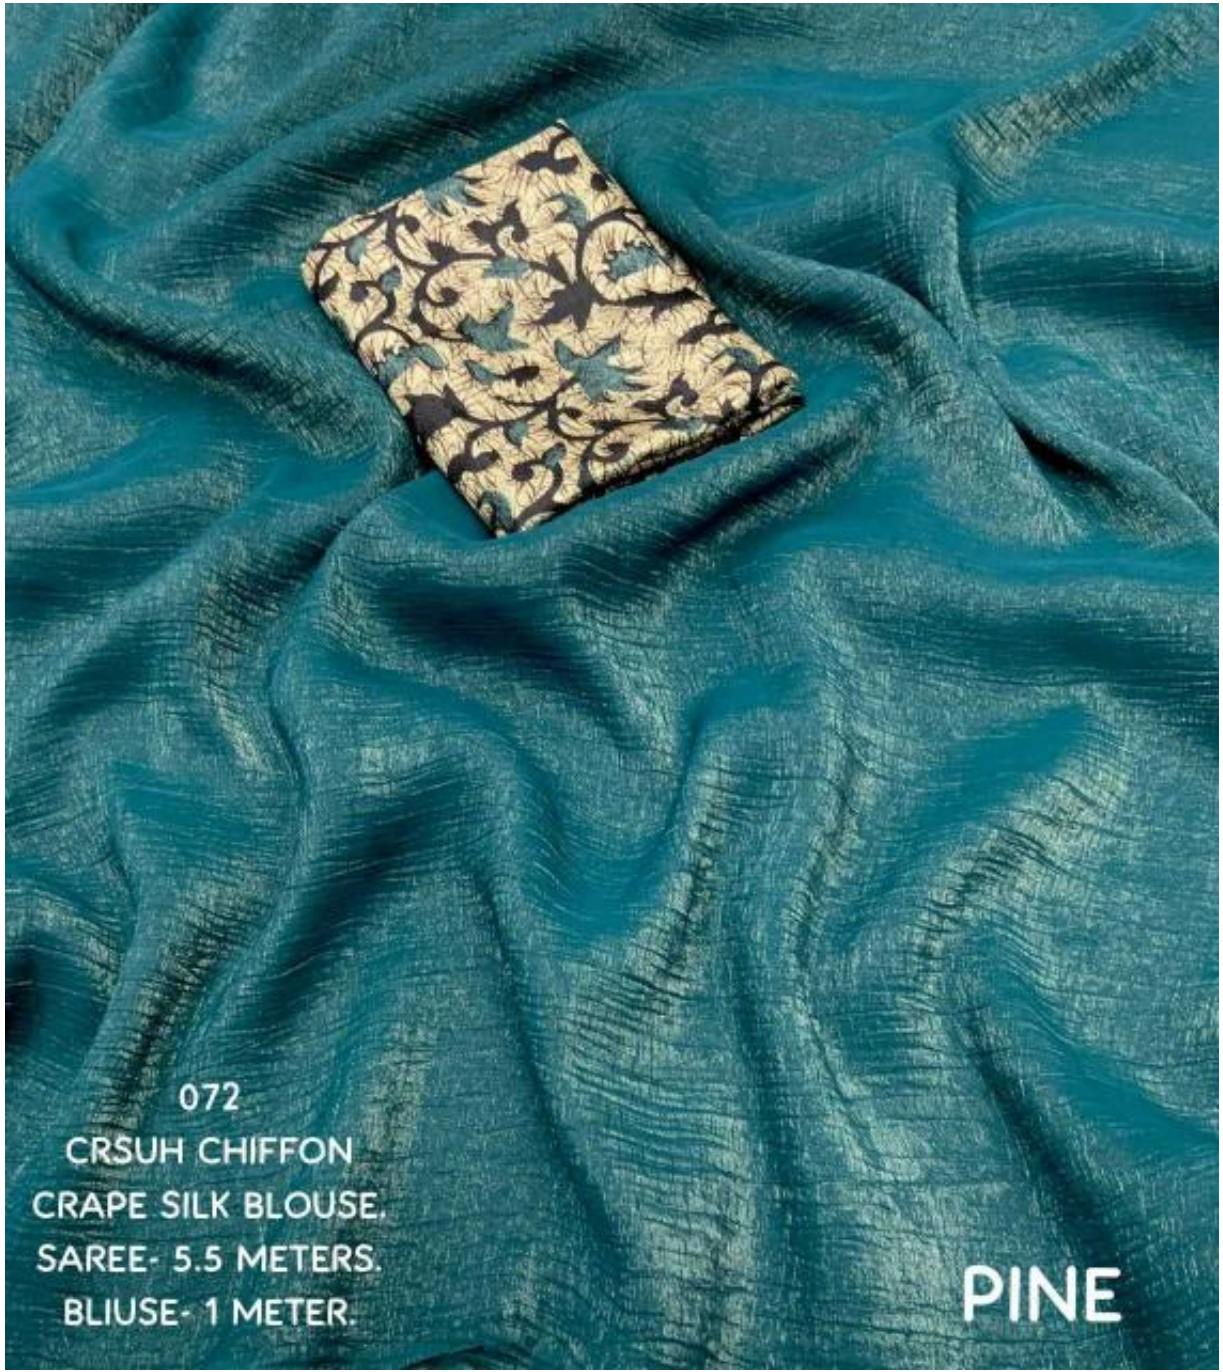

072

CRSUH CHIFFON
CRAPE SILK BLOUSE.
SAREE- 5.5 METERS.
BLIUSE- 1 METER.

PINE