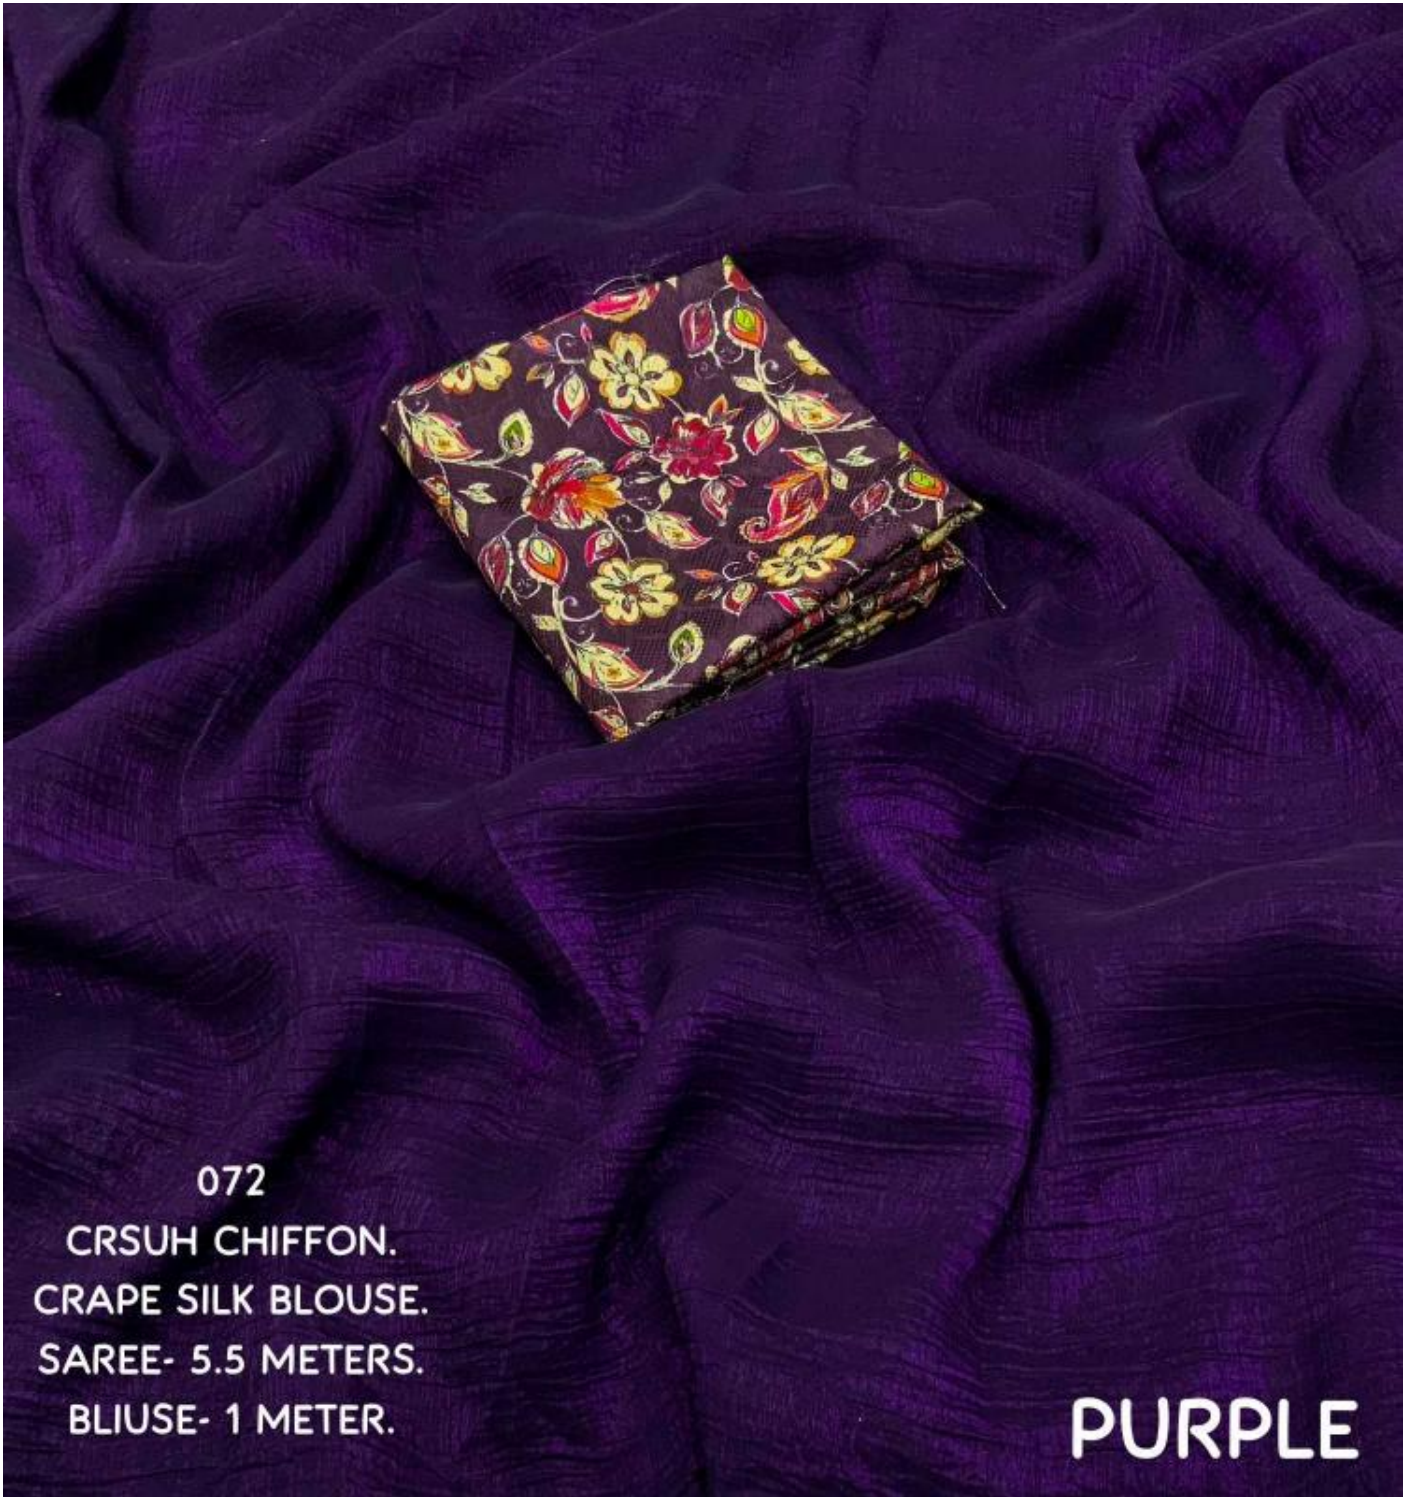

DUSTY BLUE

072

CRSUH CHIFFON.  
CRAPE SILK BLOUSE.  
SAREE- 5.5 METERS.  
BLIUSE- 1 METER.

MUSTRAD

072

CRSUH CHIFFON  
CRAPE SILK BLOUSE.  
SAREE- 5.5 METERS.  
BLIUSE- 1 METER.

PINE

**FOREST GREEN**

072  
CRSUH CHIFFON®  
CRAPE SILK BLOUSE.  
SAREE- 5.5 METERS.  
BLIUSE- 1 METER.

072

CRSUH CHIFFON.  
CRAPE SILK BLOUSE.  
SAREE- 5.5 METERS.  
BLIUSE- 1 METER.

PURPLE

072

CRSUH CHIFFON.  
CRAPE SILK BLOUSE.  
SAREE- 5.5 METERS.  
BLIUSE- 1 METER.