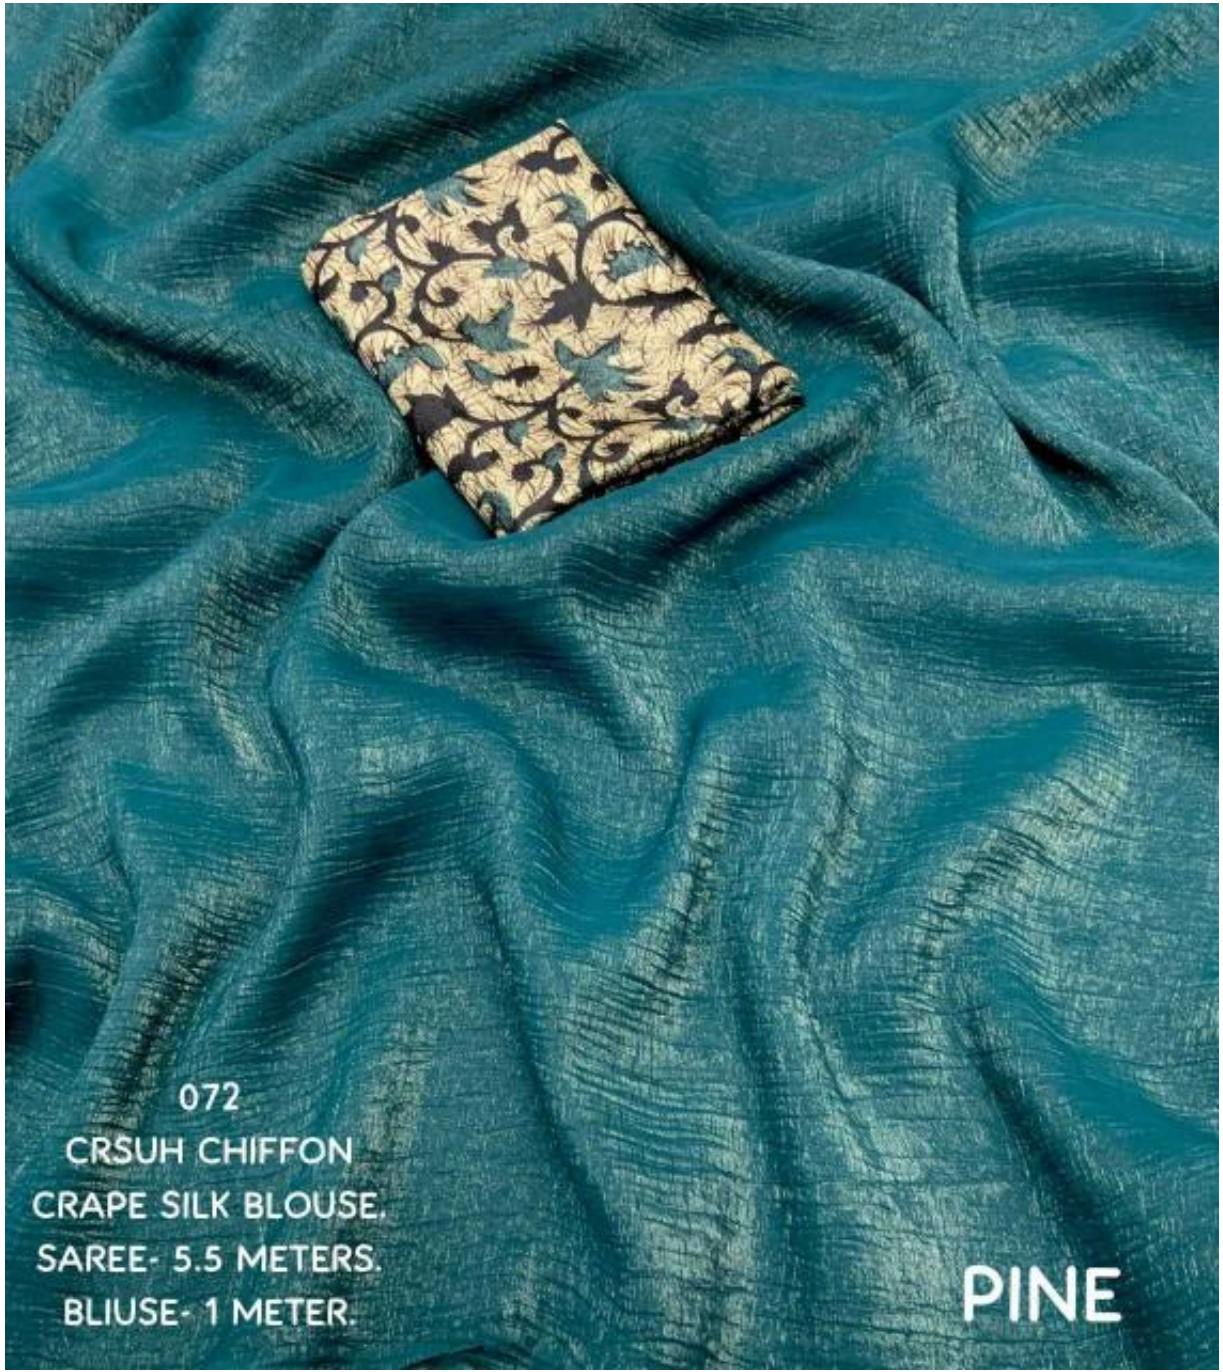

072

CRSUH CHIFFON.  
CRAPE SILK BLOUSE.  
SAREE- 5.5 METERS.  
BLIUSE- 1 METER.

DUSTY PINK

CRAPE SILK BLOUSE - 1 METER.

072

CRSUH CHIFFON.  
CRAPE SILK BLOUSE.  
SAREE- 5.5 METERS.  
BLIUSE- 1 METER.

LIGHT LEVANDER

072

CRSUH CHIFFON.  
CRAPE SILK BLOUSE.  
SAREE- 5.5 METERS.  
BLIUSE- 1 METER.

DUSTY PINK

072

CRSUH CHIFFON.  
CRAPE SILK BLOUSE.  
SAREE- 5.5 METERS.  
BLIUSE- 1 METER.

BUTTER

072

CRSUH CHIFFON.  
CRAPE SILK BLOUSE.  
SAREE- 5.5 METERS.  
BLIUSE- 1 METER.

DUSTY BLUE

072

CRSUH CHIFFON.  
CRAPE SILK BLOUSE.  
SAREE- 5.5 METERS.  
BLIUSE- 1 METER.

MUSTRAD

072

CRSUH CHIFFON  
CRAPE SILK BLOUSE.  
SAREE- 5.5 METERS.  
BLIUSE- 1 METER.

PINE

**FOREST GREEN**

**DARK OLIVE**

072

CRSUH CHIFFON.  
CRAPE SILK BLOUSE.  
SAREE- 5.5 METERS.  
BLIUSE- 1 METER.

**CHERRY RED**

**BYZANTINE**

072

CRSUH CHIFFON®  
CRAPE SILK BLOUSE.  
SAREE- 5.5 METERS.  
BLIUSE- 1 METER.

**OCEAN GREEN**