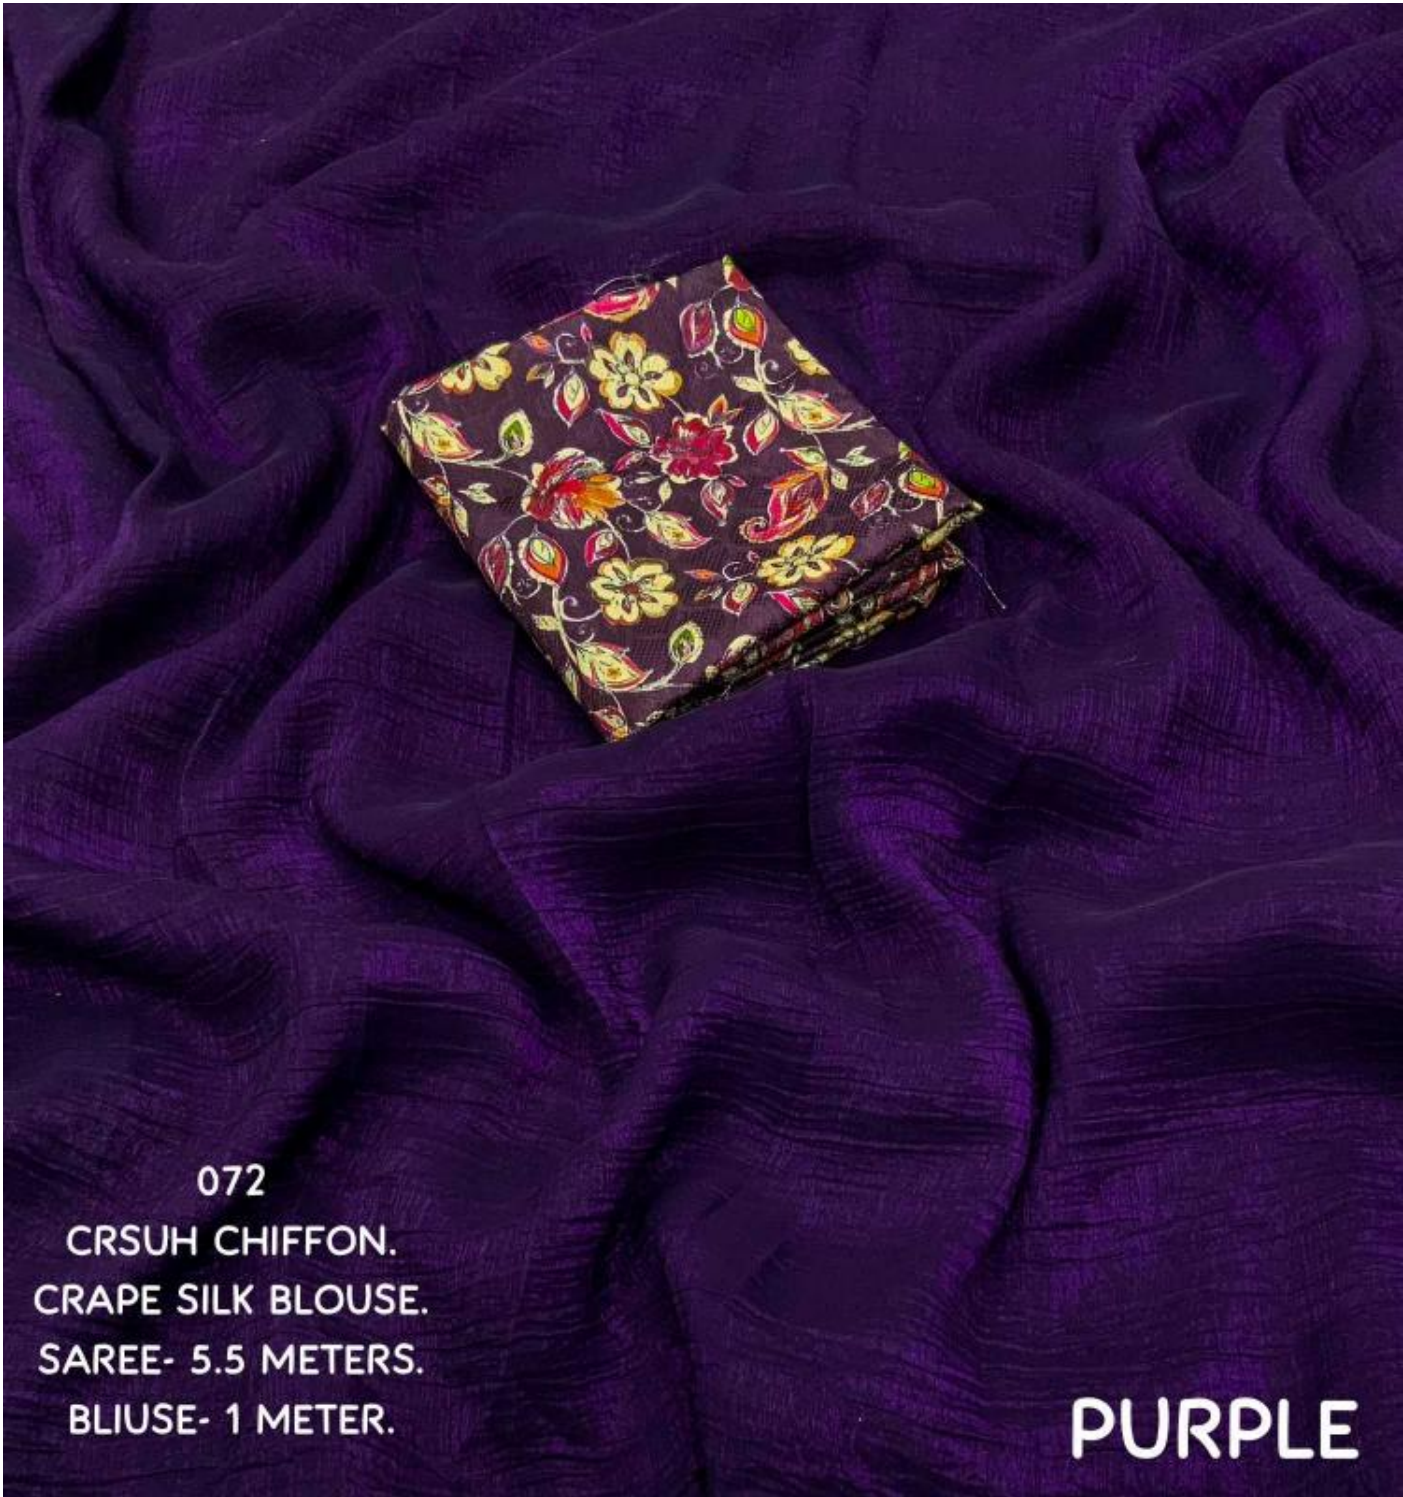

072

CRSUH CHIFFON.  
CRAPE SILK BLOUSE.  
SAREE- 5.5 METERS.  
BLIUSE- 1 METER.

DUSTY PINK

072

CRSUH CHIFFON.  
CRAPE SILK BLOUSE.  
SAREE- 5.5 METERS.  
BLIUSE- 1 METER.

**BUTTER**

072

CRSUH CHIFFON.  
CRAPE SILK BLOUSE.  
SAREE- 5.5 METERS.  
BLIUSE- 1 METER.

DUSTY BLUE

072

CRSUH CHIFFON.  
CRAPE SILK BLOUSE.  
SAREE- 5.5 METERS.  
BLIUSE- 1 METER.

MUSTRAD

072

CRSUH CHIFFON  
CRAPE SILK BLOUSE.  
SAREE- 5.5 METERS.  
BLIUSE- 1 METER.

PINE

**FOREST GREEN**

072  
CRSUH CHIFFON®  
CRAPE SILK BLOUSE.  
SAREE- 5.5 METERS.  
BLIUSE- 1 METER.

072

CRSUH CHIFFON.  
CRAPE SILK BLOUSE.  
SAREE- 5.5 METERS.  
BLIUSE- 1 METER.

PURPLE

072

CRSUH CHIFFON.  
CRAPE SILK BLOUSE.  
SAREE- 5.5 METERS.  
BLIUSE- 1 METER.