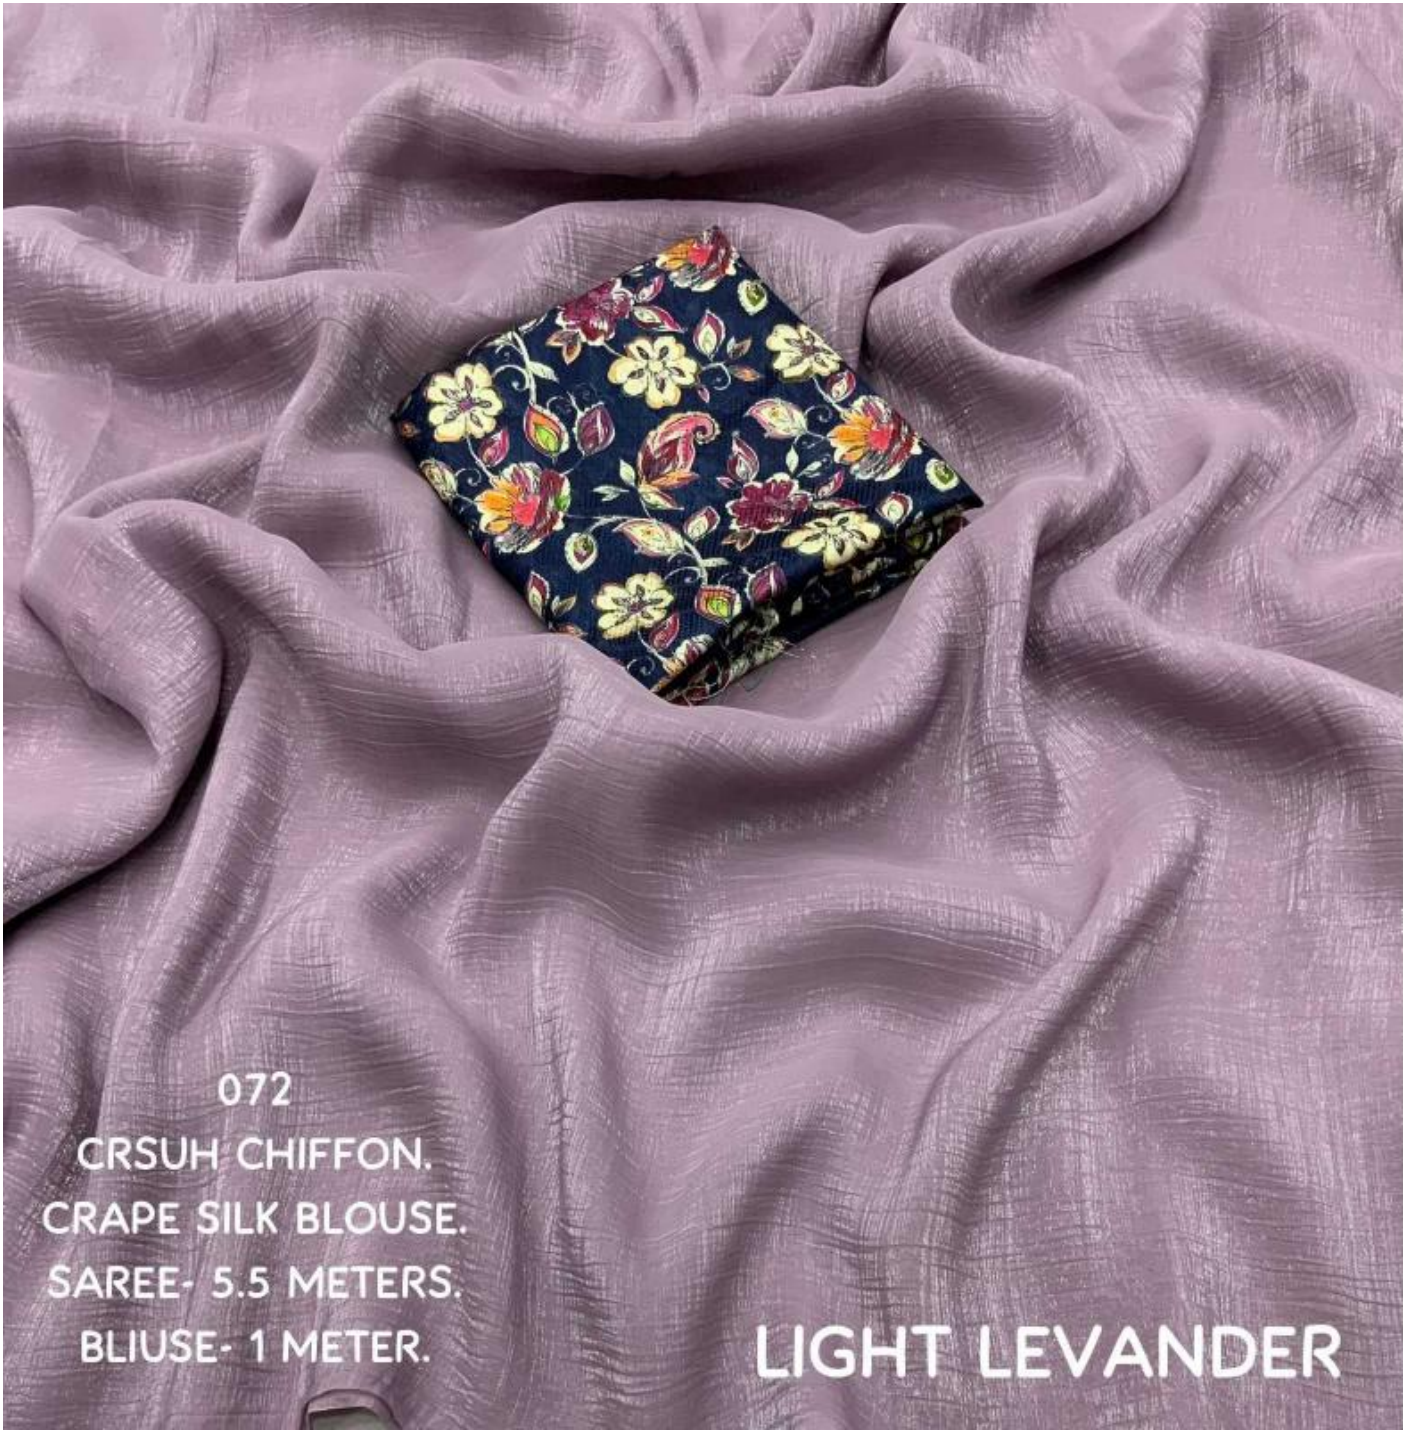

072

CRSUH CHIFFON.
CRAPE SILK BLOUSE.
SAREE- 5.5 METERS.
BLIUSE- 1 METER.

LIGHT LEVANDER