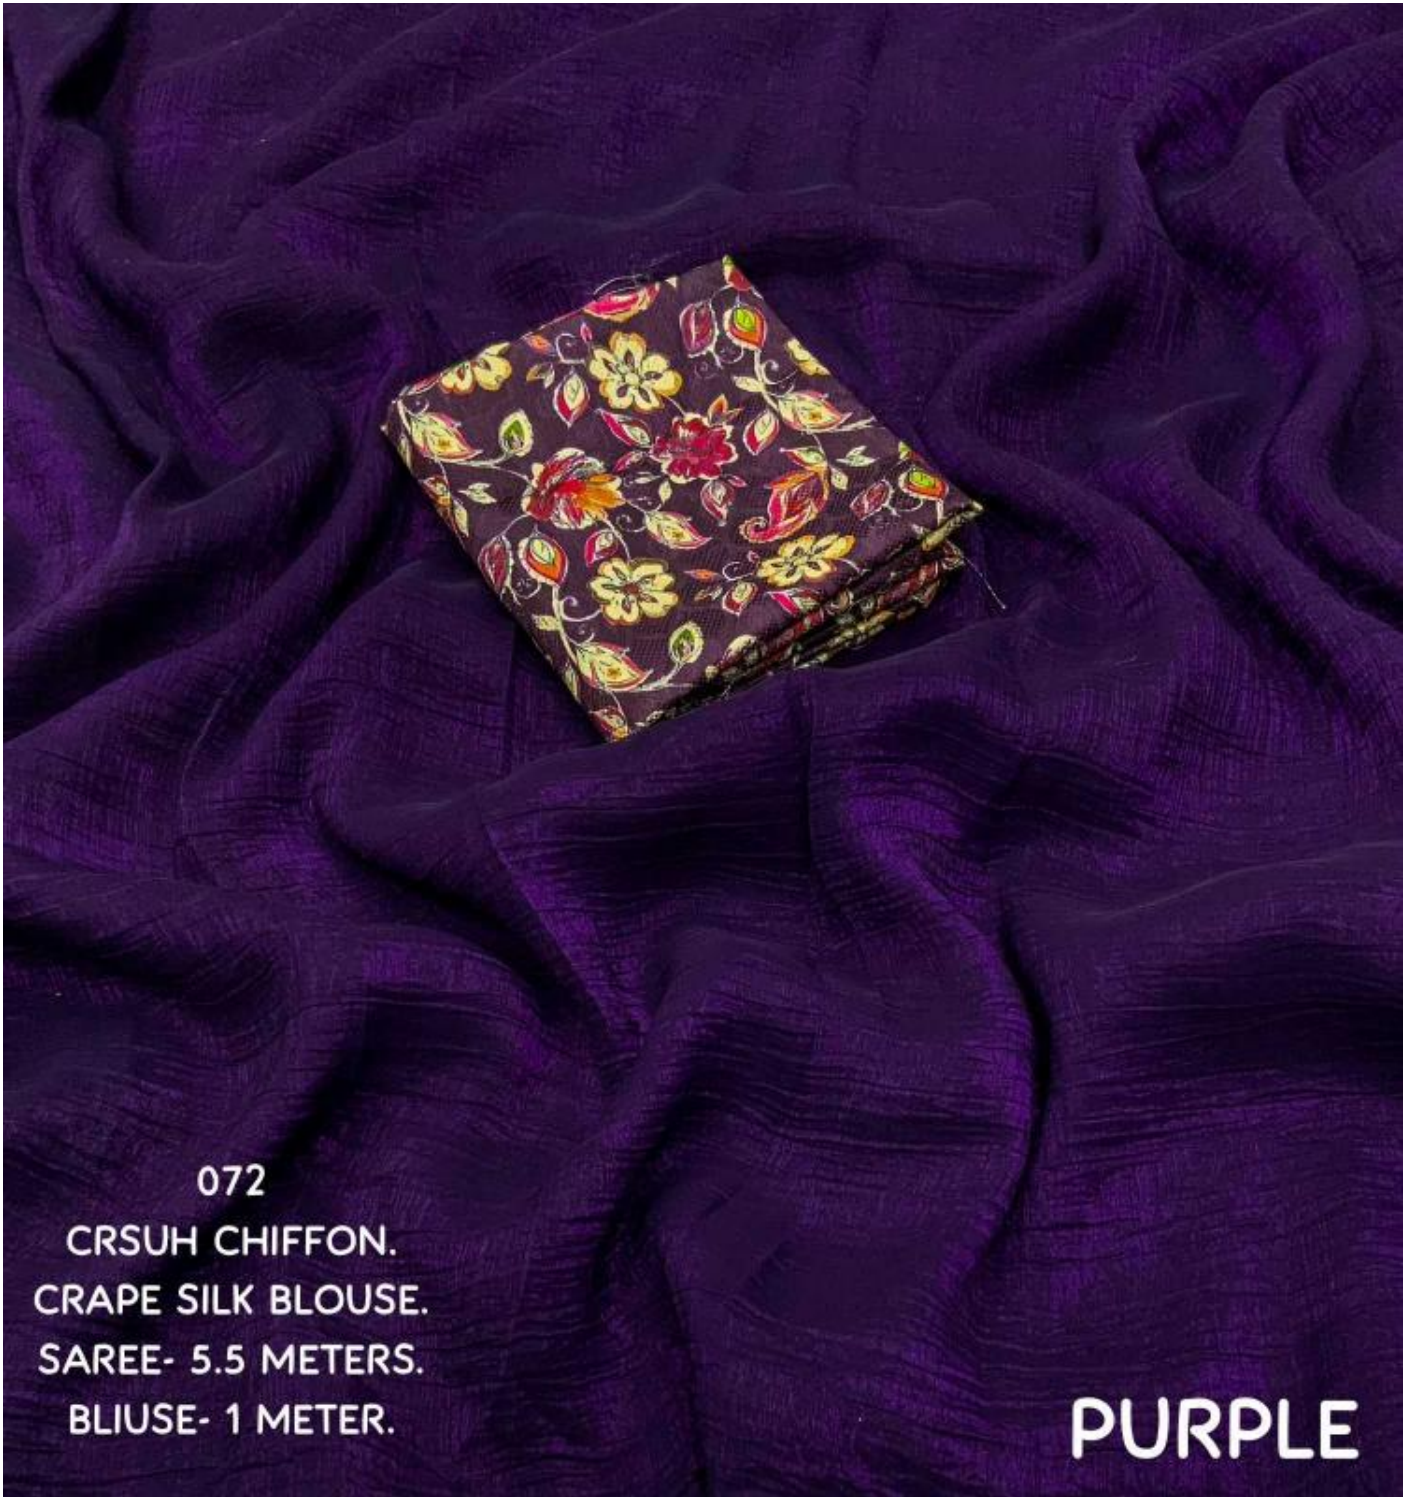

DUSTY BLUE

072

CRSUH CHIFFON.
CRAPE SILK BLOUSE.
SAREE- 5.5 METERS.
BLIUSE- 1 METER.

MUSTRAD

072

CRSUH CHIFFON
CRAPE SILK BLOUSE.
SAREE- 5.5 METERS.
BLIUSE- 1 METER.

PINE

FOREST GREEN

072
CRSUH CHIFFON®
CRAPE SILK BLOUSE.
SAREE- 5.5 METERS.
BLIUSE- 1 METER.

072

CRSUH CHIFFON.
CRAPE SILK BLOUSE.
SAREE- 5.5 METERS.
BLIUSE- 1 METER.

PURPLE

072

CRSUH CHIFFON.
CRAPE SILK BLOUSE.
SAREE- 5.5 METERS.
BLIUSE- 1 METER.