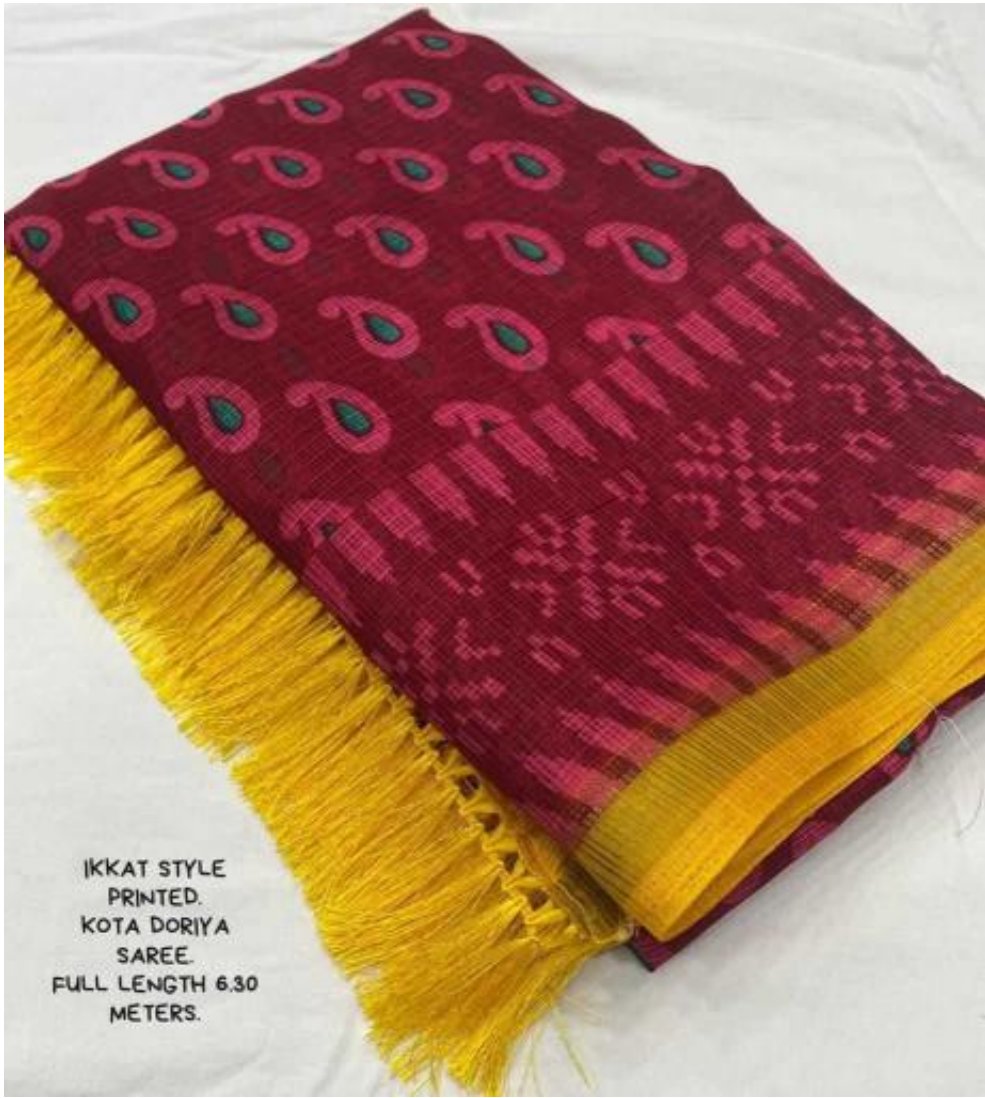

IKKAT STYLE
PRINTED.
KOTA DORIYA
SAREE.
FULL LENGTH 6.30
METERS.

IKKAT STYLE
PRINTED.
KOTA DORIYA
SAREE.
FULL LENGTH 6.30
METERS.

IKKAT STYLE
PRINTED.
KOTA DORIYA
SAREE.
FULL LENGTH 6.30
METERS.

IKKAT STYLE
PRINTED.
KOTA DORIYA
SAREE.
FULL LENGTH 6.30
METERS.

IKKAT STYLE
PRINTED.
KOTA DORIYA
SAREE.
FULL LENGTH 6.30
METERS.

IKKAT STYLE
PRINTED.
KOTA DORIYA
SAREE
FULL LENGTH 6.30
METERS.