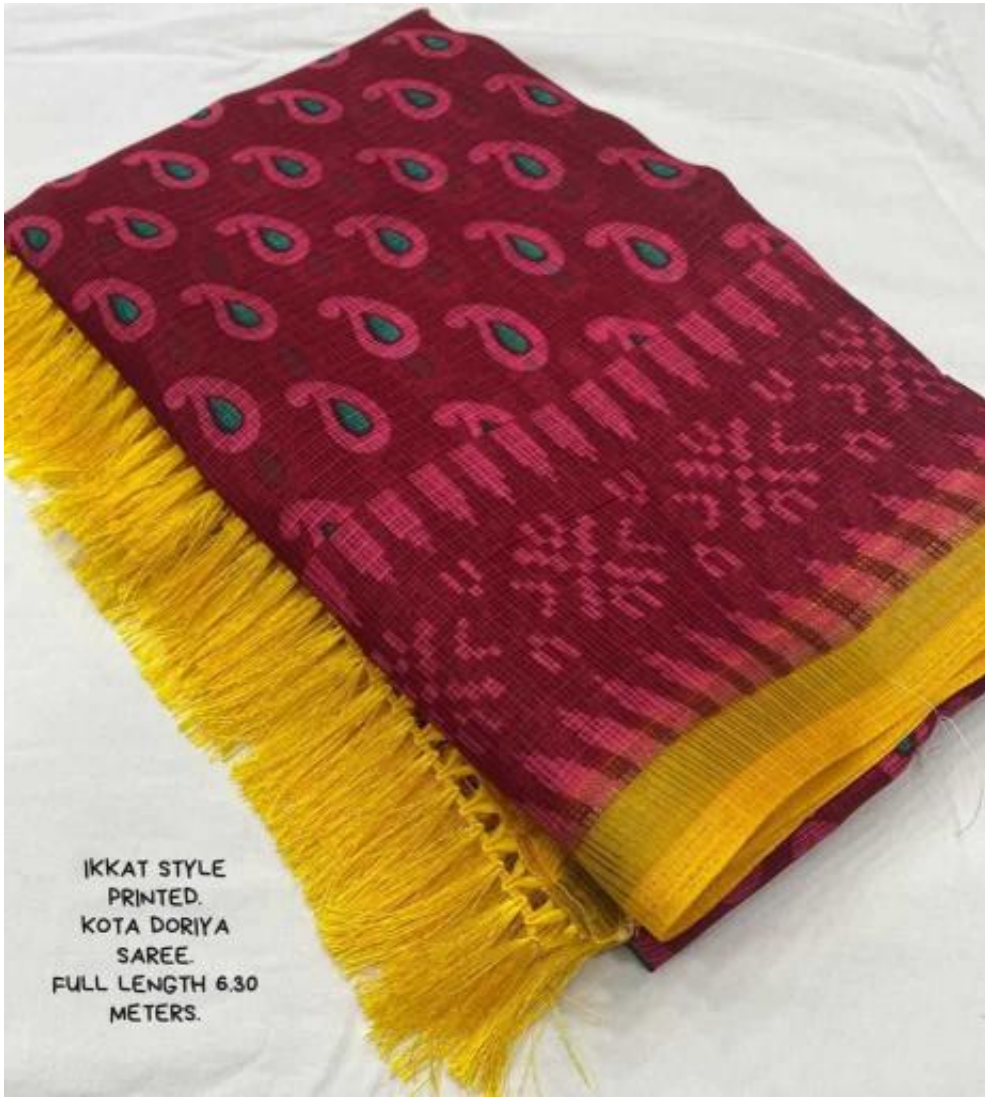

IKKAT STYLE  
PRINTED.  
KOTA DORIYA  
SAREE.  
FULL LENGTH 6.30  
METERS.

IKKAT STYLE  
PRINTED.  
KOTA DORIYA  
SAREE.  
FULL LENGTH 6.30  
METERS.

IKKAT STYLE  
PRINTED.  
KOTA DORIYA  
SAREE.  
FULL LENGTH 6.30  
METERS.

IKKAT STYLE  
PRINTED.  
KOTA DORIYA  
SAREE.  
FULL LENGTH 6.30  
METERS.

IKKAT STYLE  
PRINTED.  
KOTA DORIYA  
SAREE.  
FULL LENGTH 6.30  
METERS.

IKKAT STYLE  
PRINTED.  
KOTA DORIYA  
SAREE  
FULL LENGTH 6.30  
METERS.