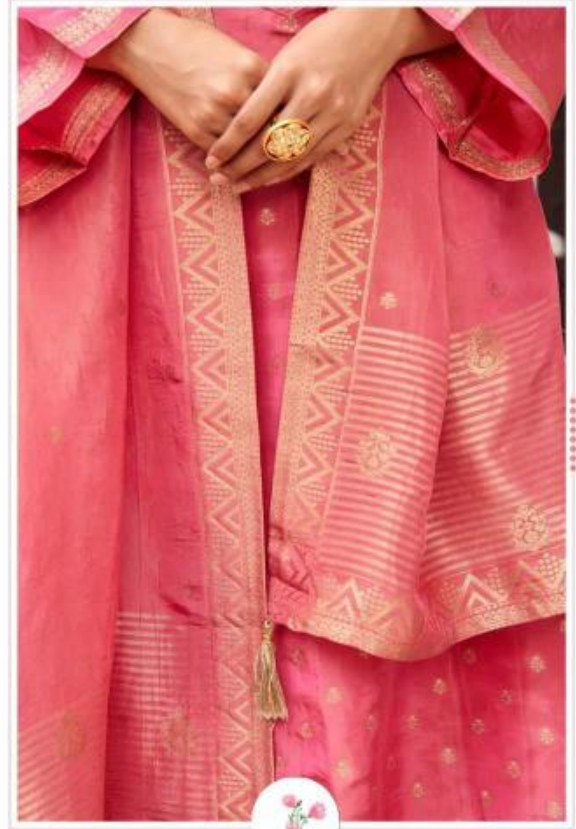

TOP : PURE KANJIVARAM SILK JACQUARD  
WITH ELEGANT EMBROIDERY

BOTTOM : PURE VISCOSE OPADO SILK

DUPATTA : PURE KANJIVARAM SILK JACQUARD  
WOVEN

Karachi®

BRIGHT HUES & LIGHTWEIGHT TEXTURE GIVE YOU A NEW HANDOVER THIS  
CODE-3201