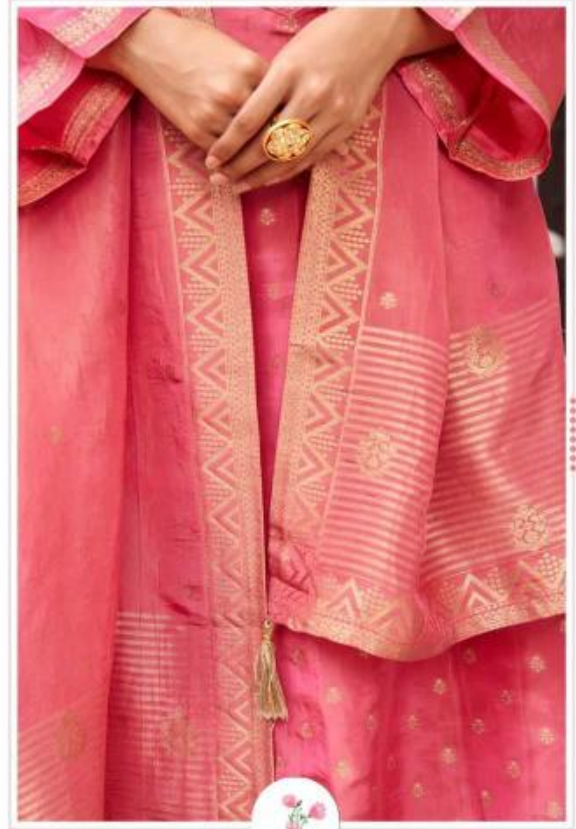

TOP : PURE KANJIVARAM SILK JACQUARD
WITH ELEGANT EMBROIDERY

BOTTOM : PURE VISCOSE OPADO SILK

DUPATTA : PURE KANJIVARAM SILK JACQUARD
WOVEN

Karachi®

BRIGHT HUES & LIGHTWEIGHT TEXTURE GIVE YOU A NEW HANDOVER THIS
CODE-3201