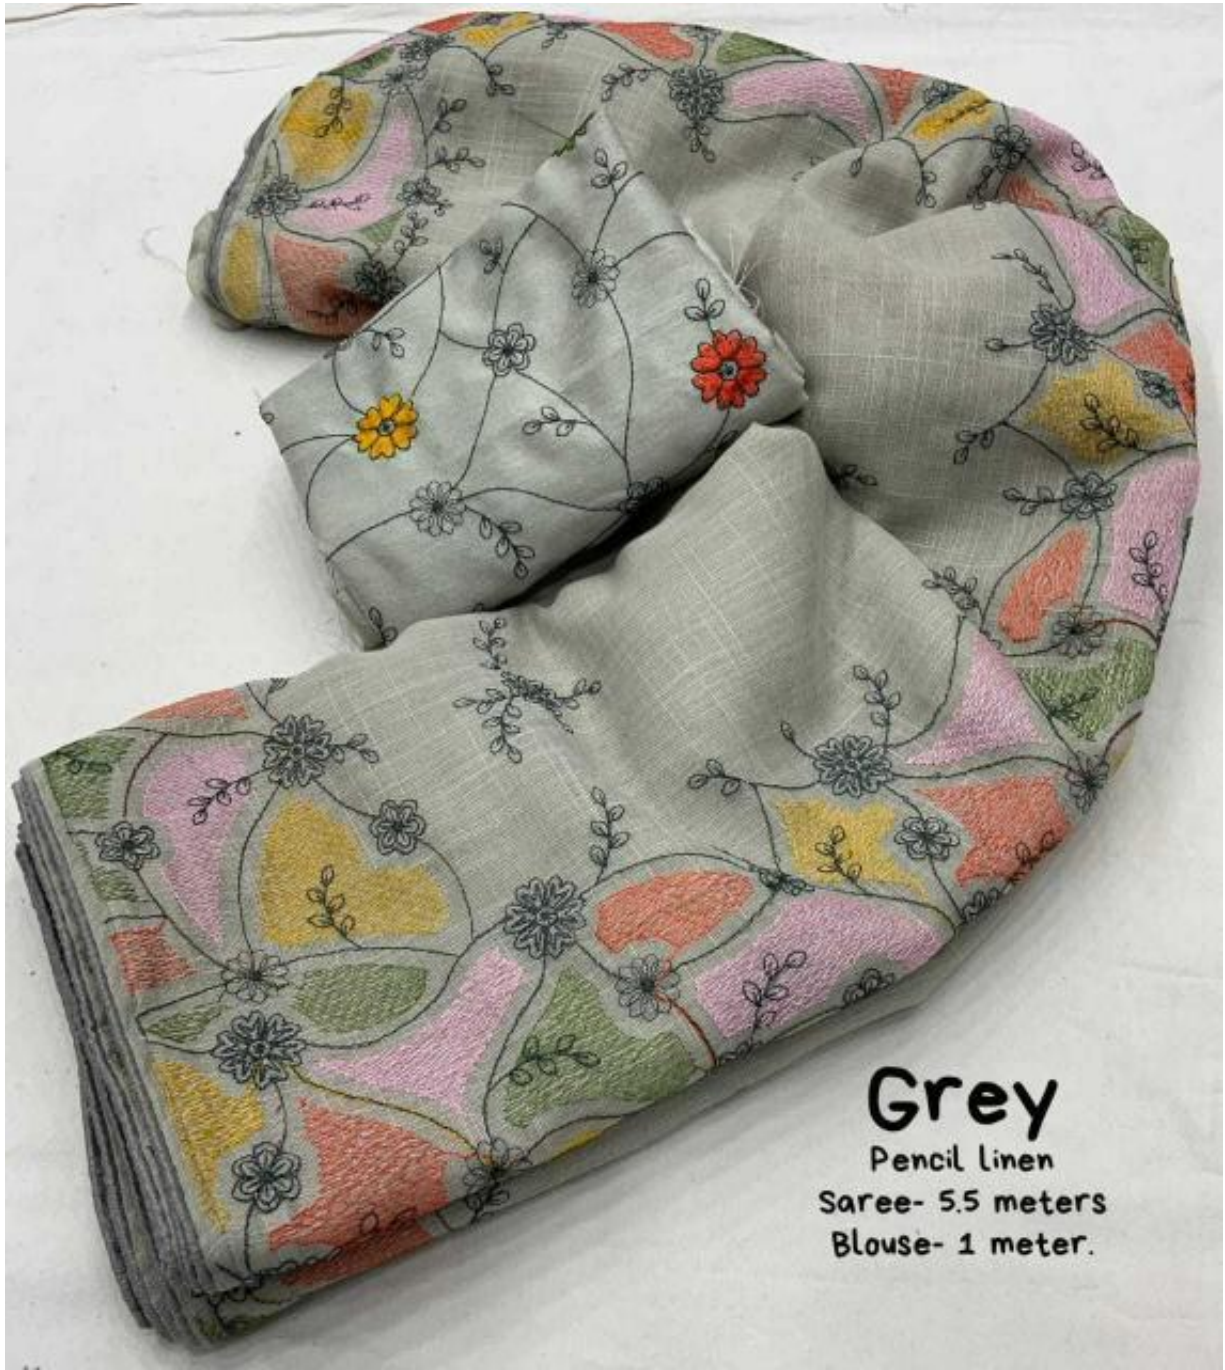

Grey

Pencil Linen

Saree- 5.5 meters

Blouse- 1 meter

Sea green

Pencil linen

Saree- 5.5 meters

Blouse- 1 meter

Lemon

Pencil linen

Saree- 55 meters

Blouse- 1 meter.

Green

Pencil linen

Saree- 5.5 meters

Blouse- 1 meter

Grey

Pencil Linen

Saree- 5.5 meters

Blouse- 1 meter.

Lemon

Pencil linen

Saree- 5.5 meters

Blouse- 1 meter.

Sea green

Pencil linen

Saree- 5.5 meters

Blouse- 1 meter.

Green
Pencil linen
Saree- 5.5 meters
Blouse- 1 meter.

Peach

Pencil Linen

Saree- 5.5 meters