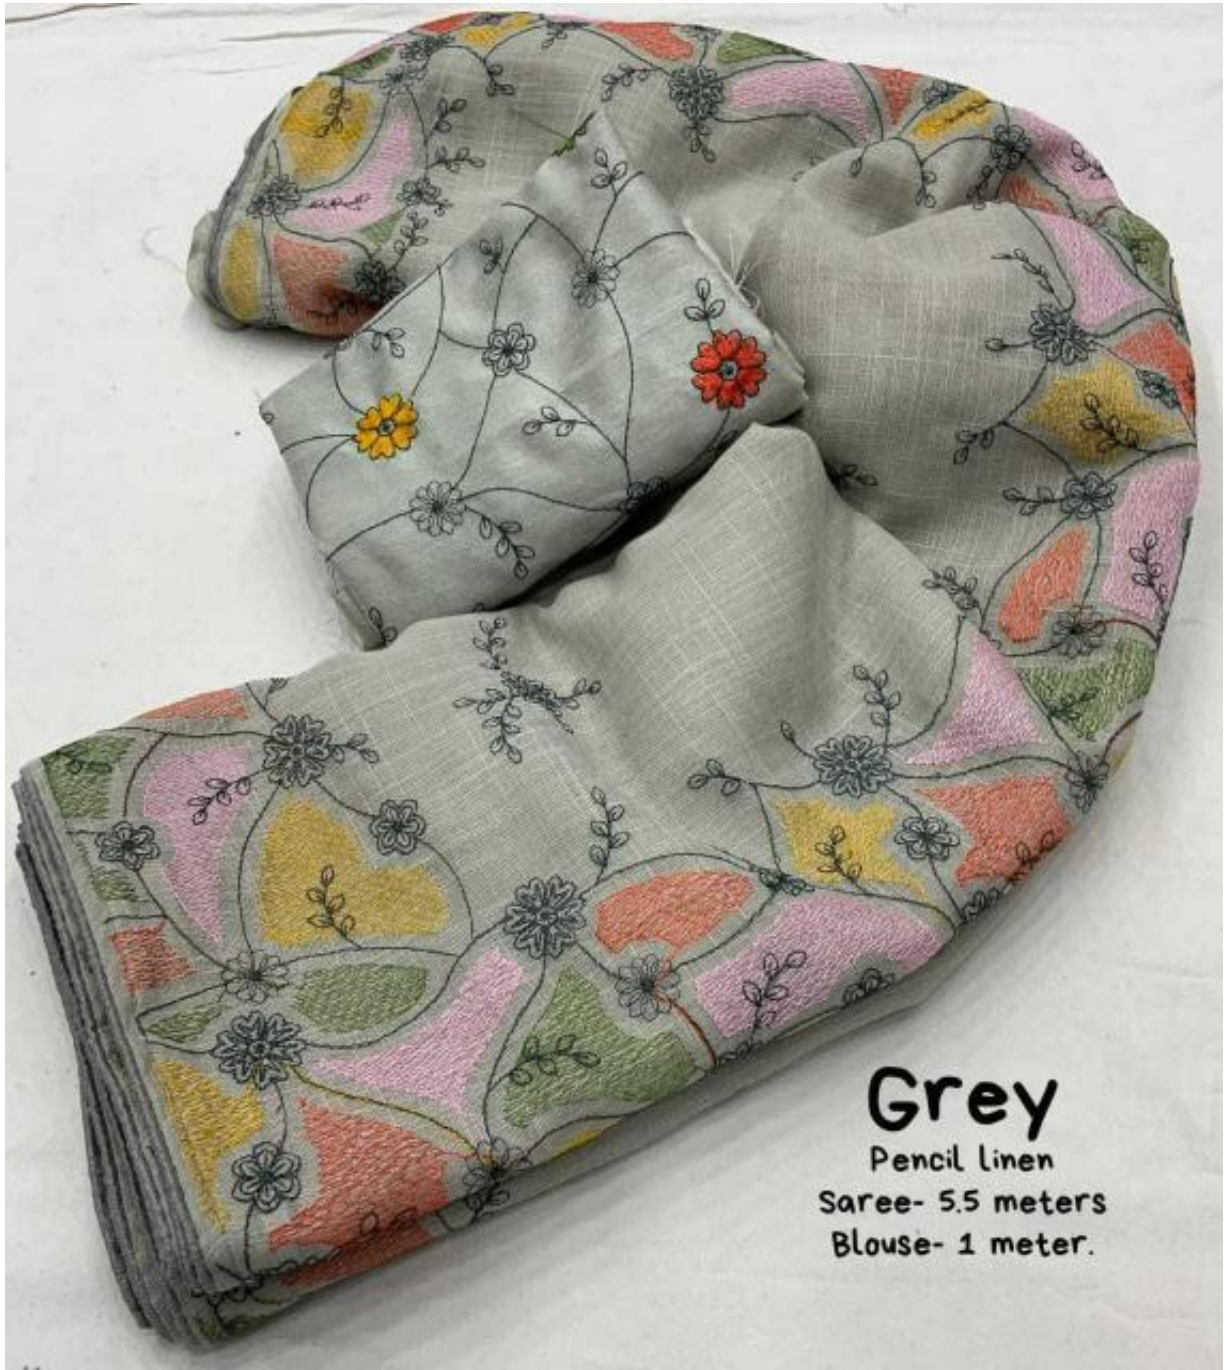

Grey

Pencil Linen

Saree- 5.5 meters

Blouse- 1 meter.