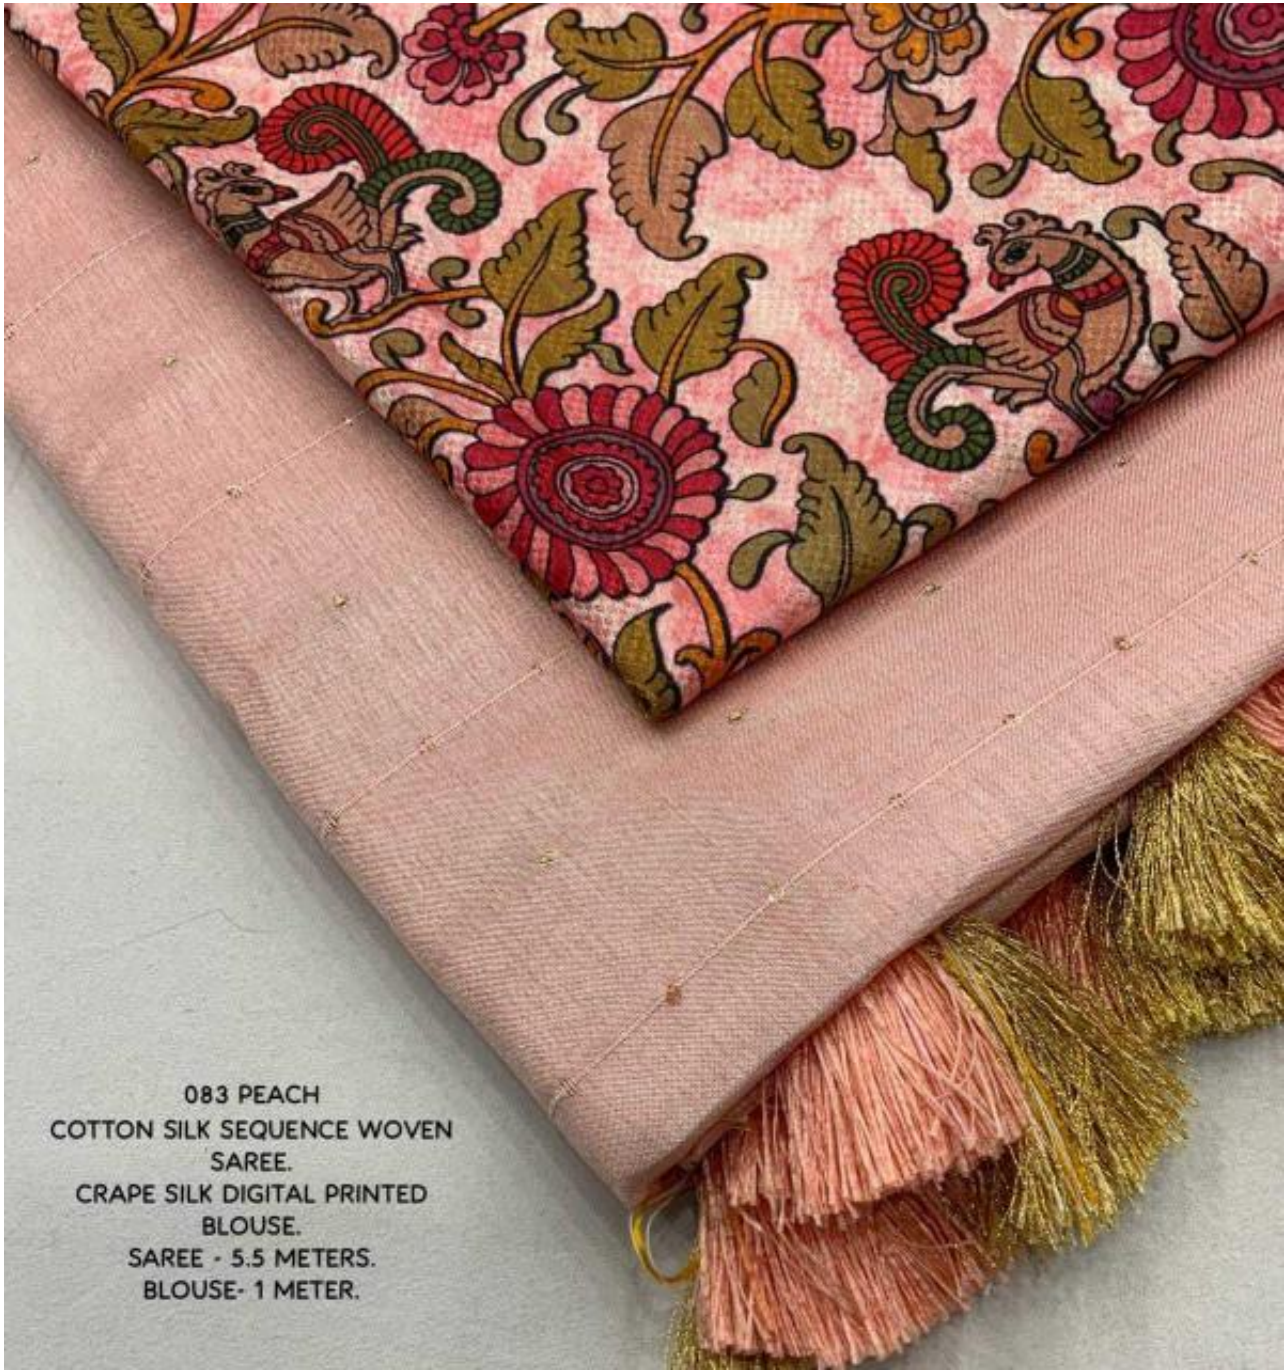

083 PEACH  
COTTON SILK SEQUENCE WOVEN  
SAREE.  
CRAPE SILK DIGITAL PRINTED  
BLOUSE.  
SAREE - 5.5 METERS.  
BLOUSE- 1 METER.

CRAPE SILK DIGITAL BLOUSE.

SAREE- 5.5 METERS.

BLOUSE- 1 METER.

**083 DUSTY PINK**

COTTON SILK WOVEN  
SEQUENCE SAREE.

CRAPE SILK DIGITAL BLOUSE.

SAREE- 5.5 METERS.

BLOUSE- 1 METER.

## 083 LEMON

COTTON SILK WOVEN  
SEQUENCE SAREE.  
CRAPE SILK DIGITAL BLOUSE.  
SAREE- 5.5 METERS.  
BLOUSE- 1 METER.

**083 OFF WHITE**

COTTON SILK WOVEN  
SEQUENCE SAREE.

CRAPE SILK DIGITAL BLOUSE.

SAREE- 5.5 METERS.

BLOUSE- 1 METER.

**OPEN VIEW**

083 PEACH  
COTTON SILK SEQUENCE WOVEN  
SAREE.  
CRAPE SILK DIGITAL PRINTED  
BLOUSE.  
SAREE - 5.5 METERS.  
BLOUSE- 1 METER.

**CLOSE UP**

**083 LEVANDER.**

COTTON SILK WOVEN  
SEQUENCE SAREE.  
CRAPE SILK PRINTED  
BLOUSE.  
SAREE- 5.5 METERS.  
BLOUSE- 1 METER.