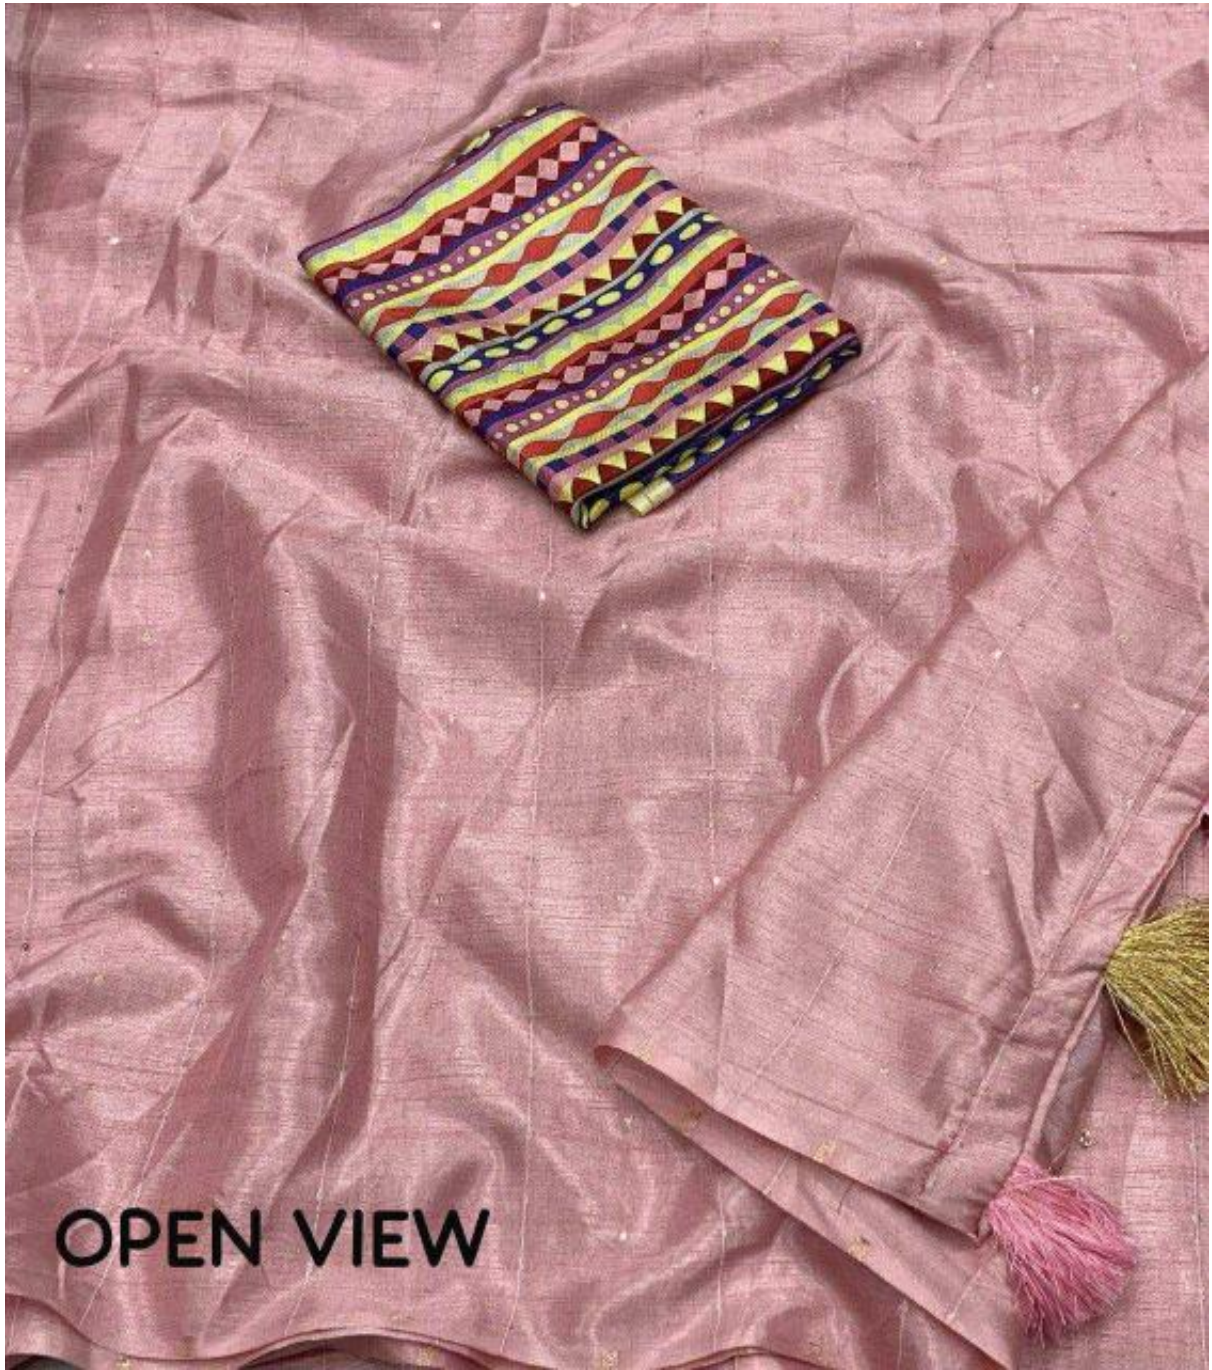

083 PEACH  
COTTON SILK SEQUENCE WOVEN  
SAREE.  
CRAPE SILK DIGITAL PRINTED  
BLOUSE.  
SAREE - 5.5 METERS.  
BLOUSE- 1 METER.

**083 MINT GREEN**

COTTON SILK WOVEN

SEQUENCE SAREE.

CRAPE SILK DIGITAL BLOUSE.

COTTON SILK WOVEN  
SEQUENCE SAREE.

CRAPE SILK DIGITAL BLOUSE.

SAREE- 5.5 METERS.

BLOUSE- 1 METER.

## 083 LEMON

COTTON SILK WOVEN  
SEQUENCE SAREE.  
CRAPE SILK DIGITAL BLOUSE.  
SAREE- 5.5 METERS.  
BLOUSE- 1 METER.

**083 OFF WHITE**

COTTON SILK WOVEN  
SEQUENCE SAREE.

CRAPE SILK DIGITAL BLOUSE.

SAREE- 5.5 METERS.

BLOUSE- 1 METER.

**OPEN VIEW**

083 PEACH  
COTTON SILK SEQUENCE WOVEN  
SAREE.  
CRAPE SILK DIGITAL PRINTED  
BLOUSE.  
SAREE - 5.5 METERS.  
BLOUSE- 1 METER.

**CLOSE UP**

**083 LEVANDER.**

COTTON SILK WOVEN  
SEQUENCE SAREE.  
CRAPE SILK PRINTED  
BLOUSE.  
SAREE- 5.5 METERS.  
BLOUSE- 1 METER.