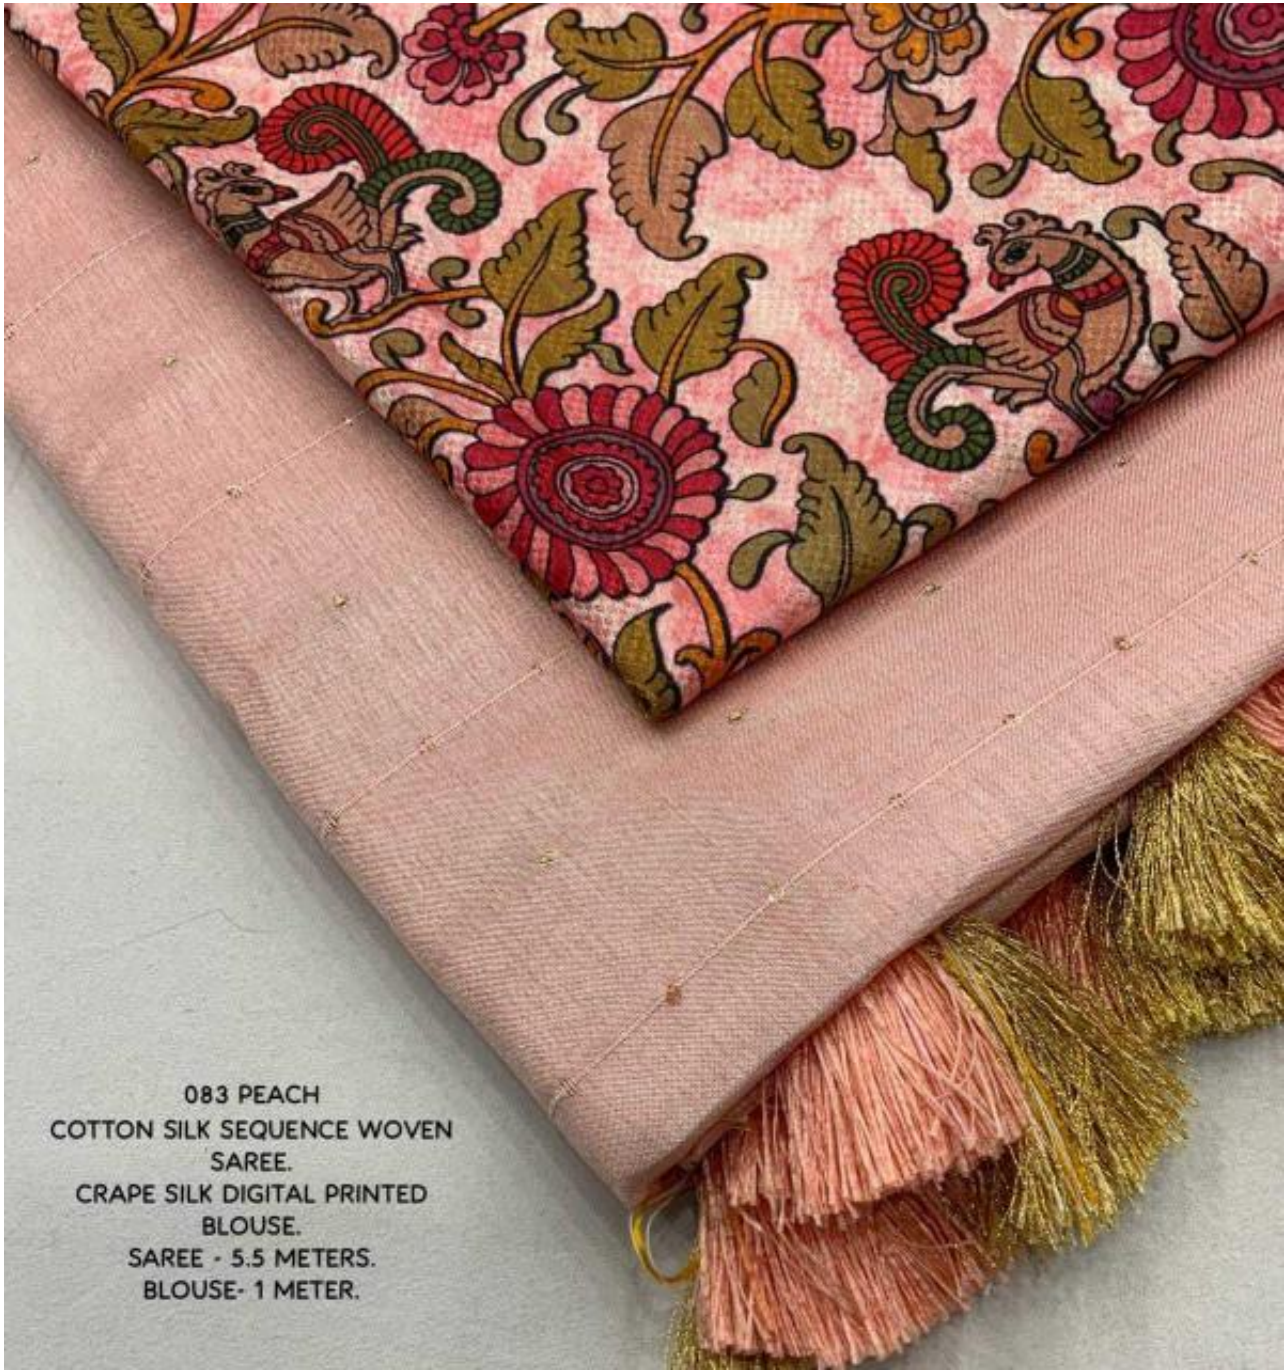

083 PEACH
COTTON SILK SEQUENCE WOVEN
SAREE.
CRAPE SILK DIGITAL PRINTED
BLOUSE.
SAREE - 5.5 METERS.
BLOUSE- 1 METER.