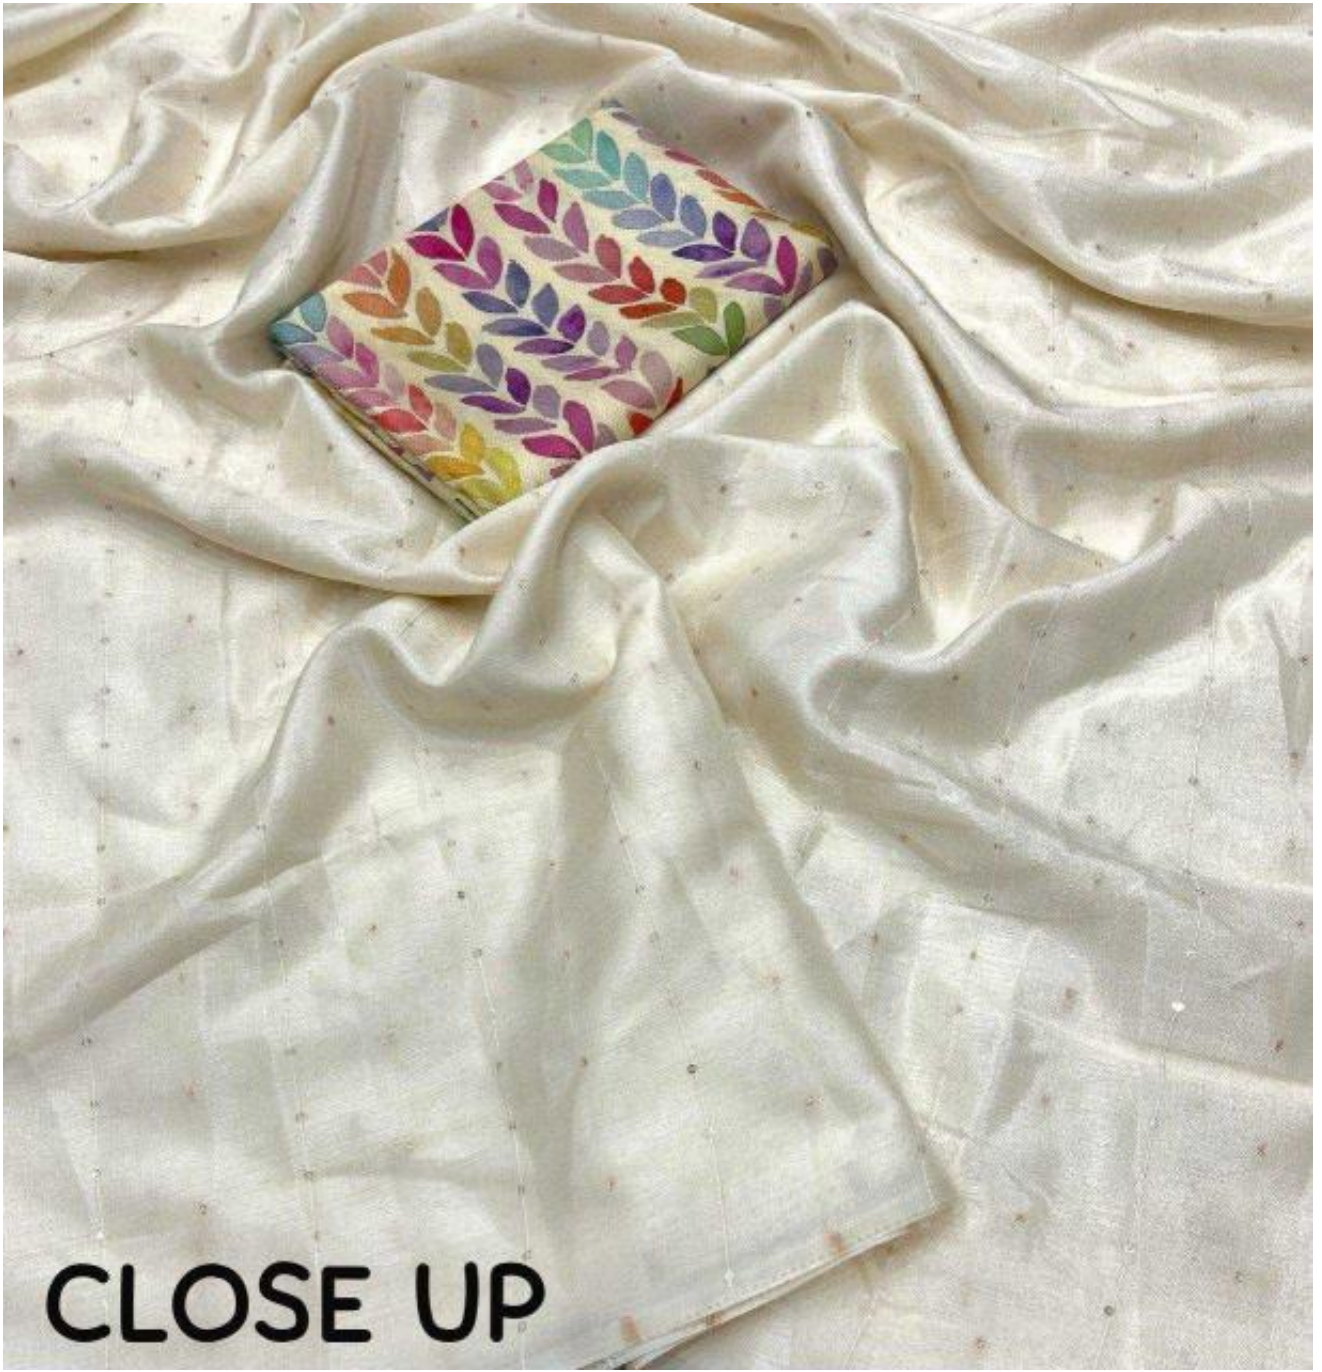

083 PEACH  
COTTON SILK SEQUENCE WOVEN  
SAREE.  
CRAPE SILK DIGITAL PRINTED  
BLOUSE.  
SAREE - 5.5 METERS.  
BLOUSE- 1 METER.

**083 MINT GREEN**

COTTON SILK WOVEN

SEQUENCE SAREE.

CRAPE SILK DIGITAL BLOUSE.

SAREE- 5.5 METERS.

BLOUSE- 1 METER.

**083 SKY BLUE**

COTTON SILK WOVEN  
SEQUENCE SAREE.

CRAPE SILK DIGITAL BLOUSE.

SAREE- 5.5 METERS.

BLOUSE- 1 METER.

**083 DUSTY PINK**

COTTON SILK WOVEN  
SEQUENCE SAREE.

CRAPE SILK DIGITAL BLOUSE.

SAREE- 5.5 METERS.

BLOUSE- 1 METER.

BLOUSE- 1 METER.

**OPEN VIEW**

083 PEACH  
COTTON SILK SEQUENCE WOVEN  
SAREE.  
CRAPE SILK DIGITAL PRINTED  
BLOUSE.  
SAREE - 5.5 METERS.  
BLOUSE- 1 METER.

**CLOSE UP**

**083 LEVANDER.**

COTTON SILK WOVEN  
SEQUENCE SAREE.  
CRAPE SILK PRINTED  
BLOUSE.  
SAREE- 5.5 METERS.  
BLOUSE- 1 METER.