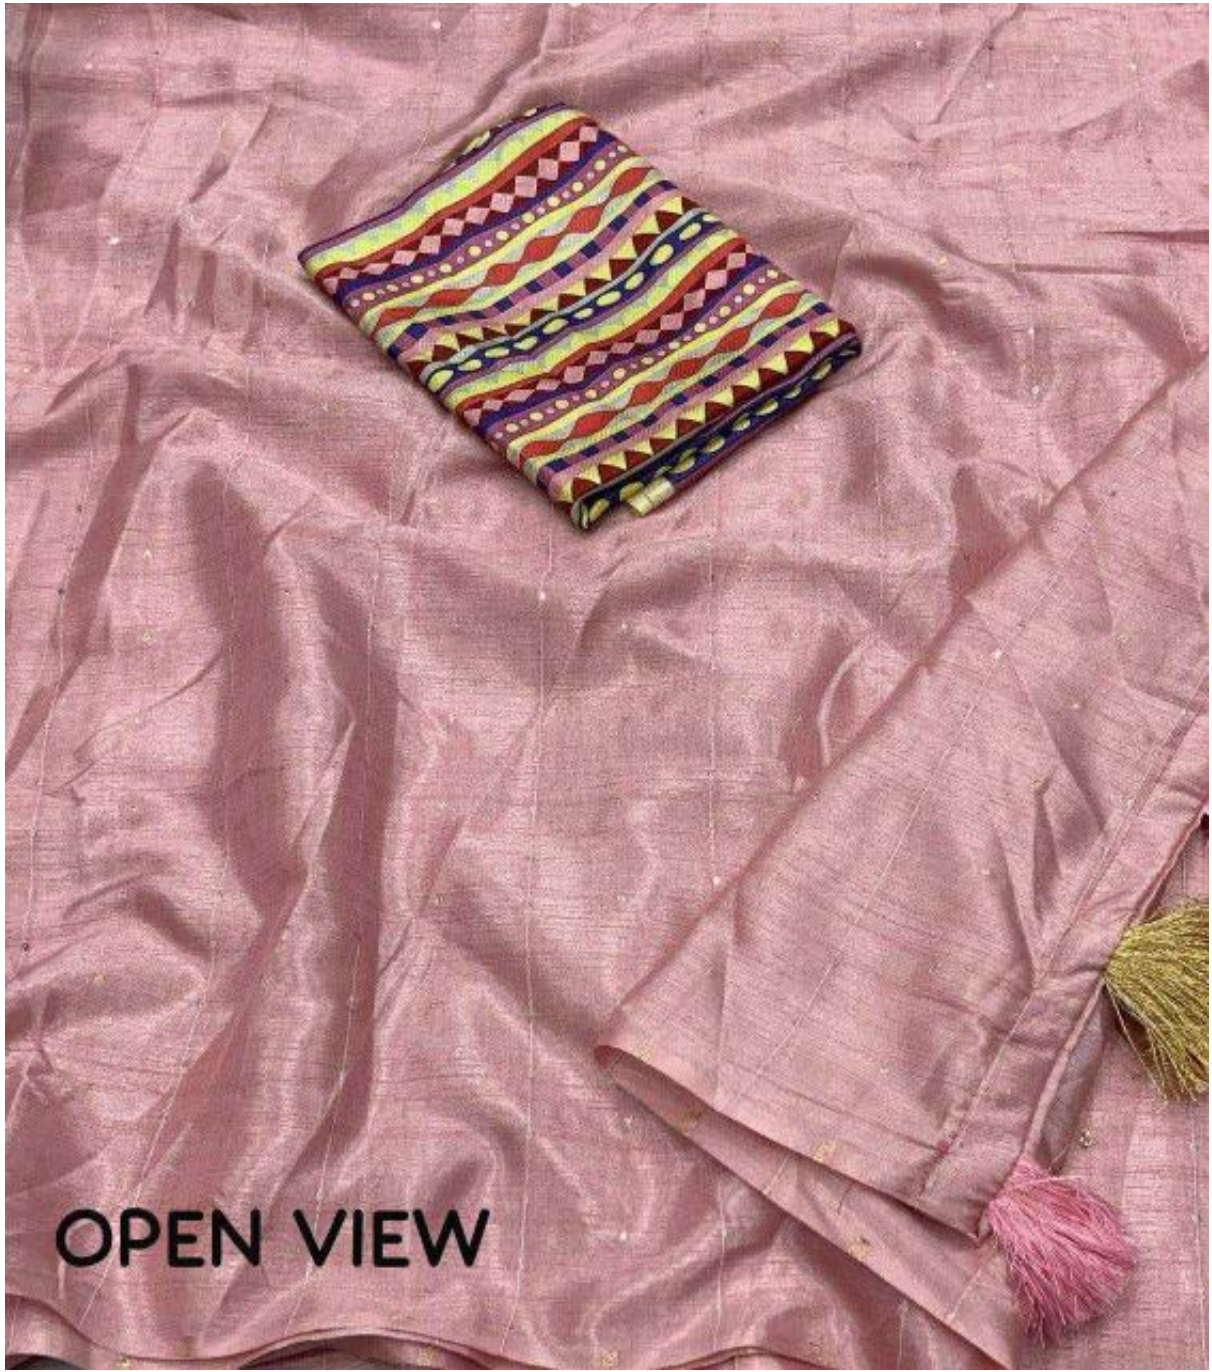

## **083 SKY BLUE**

**COTTON SILK WOVEN  
SEQUENCE SAREE.**

**CRAPE SILK DIGITAL BLOUSE.**

**SAREE- 5.5 METERS.**

**BLOUSE- 1 METER.**

**083 DUSTY PINK**

COTTON SILK WOVEN  
SEQUENCE SAREE.

CRAPE SILK DIGITAL BLOUSE.

## 083 LEMON

COTTON SILK WOVEN  
SEQUENCE SAREE.  
CRAPE SILK DIGITAL BLOUSE.  
SAREE- 5.5 METERS.  
BLOUSE- 1 METER.

**083 OFF WHITE**

COTTON SILK WOVEN  
SEQUENCE SAREE.

CRAPE SILK DIGITAL BLOUSE.

SAREE- 5.5 METERS.

BLOUSE- 1 METER.

**OPEN VIEW**

083 PEACH  
COTTON SILK SEQUENCE WOVEN  
SAREE.  
CRAPE SILK DIGITAL PRINTED  
BLOUSE.  
SAREE - 5.5 METERS.  
BLOUSE- 1 METER.

**CLOSE UP**

**083 LEVANDER.**

COTTON SILK WOVEN  
SEQUENCE SAREE.  
CRAPE SILK PRINTED  
BLOUSE.  
SAREE- 5.5 METERS.  
BLOUSE- 1 METER.