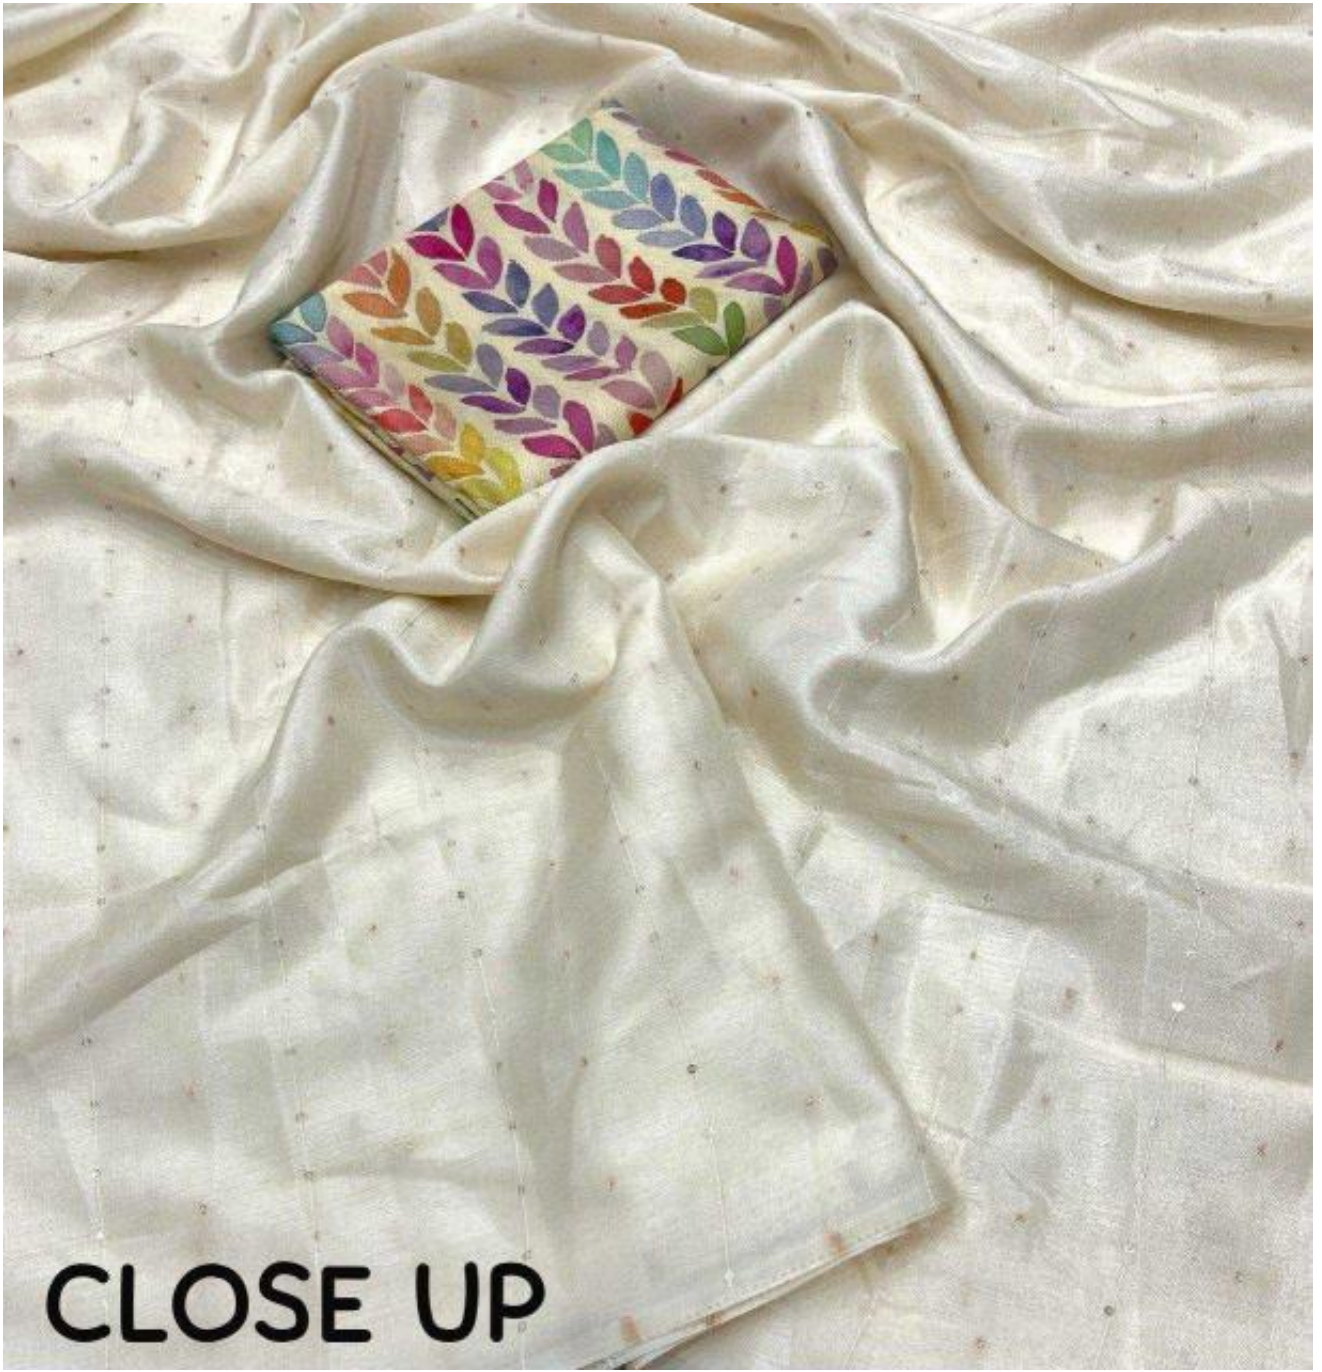

083 PEACH  
COTTON SILK SEQUENCE WOVEN  
SAREE.  
CRAPE SILK DIGITAL PRINTED  
BLOUSE.  
SAREE - 5.5 METERS.  
BLOUSE- 1 METER.

## **083 SKY BLUE**

**COTTON SILK WOVEN  
SEQUENCE SAREE.**

**CRAPE SILK DIGITAL BLOUSE.**

**SAREE- 5.5 METERS.**

**BLOUSE- 1 METER.**

**083 DUSTY PINK**

COTTON SILK WOVEN  
SEQUENCE SAREE.

CRAPE SILK DIGITAL BLOUSE.

## 083 LEMON

COTTON SILK WOVEN  
SEQUENCE SAREE.  
CRAPE SILK DIGITAL BLOUSE.  
SAREE- 5.5 METERS.  
BLOUSE- 1 METER.

**083 OFF WHITE**

COTTON SILK WOVEN  
SEQUENCE SAREE.

CRAPE SILK DIGITAL BLOUSE.

SAREE- 5.5 METERS.

BLOUSE- 1 METER.

**OPEN VIEW**

083 PEACH  
COTTON SILK SEQUENCE WOVEN  
SAREE.  
CRAPE SILK DIGITAL PRINTED  
BLOUSE.  
SAREE - 5.5 METERS.  
BLOUSE- 1 METER.

**CLOSE UP**

**083 LEVANDER.**

COTTON SILK WOVEN  
SEQUENCE SAREE.  
CRAPE SILK PRINTED  
BLOUSE.  
SAREE- 5.5 METERS.  
BLOUSE- 1 METER.