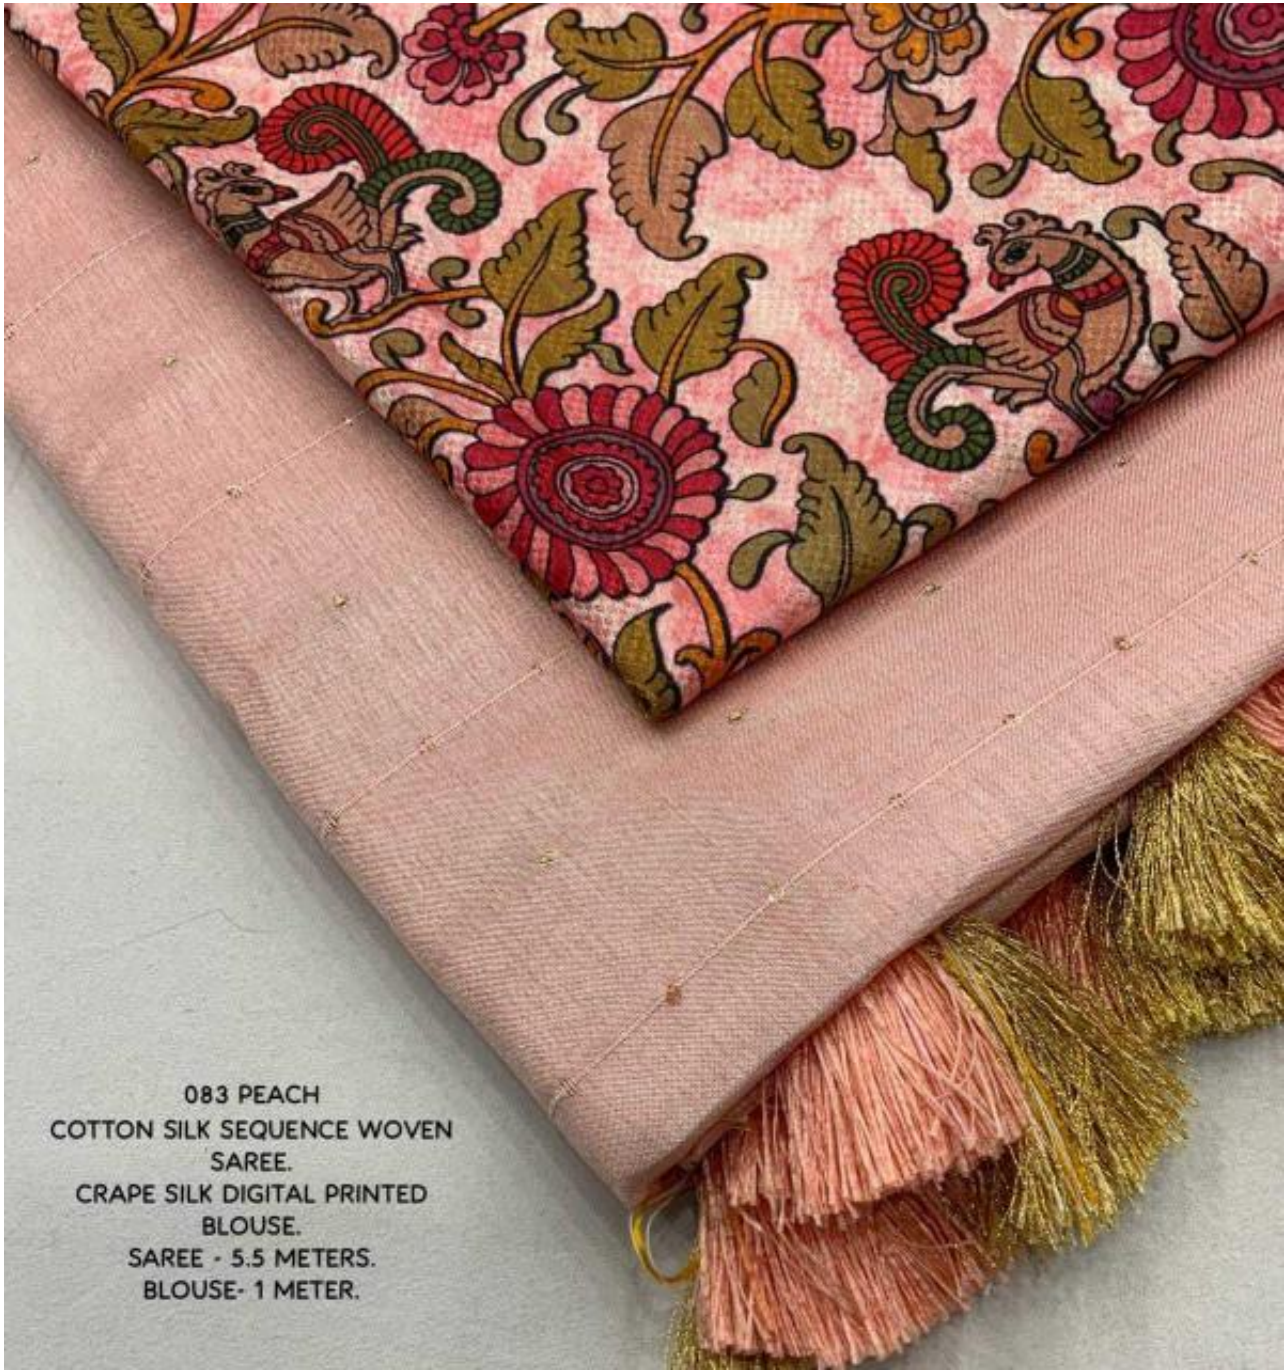

BLOUSE- 1 METER.

083 SKY BLUE

COTTON SILK WOVEN
SEQUENCE SAREE.

CRAPE SILK DIGITAL BLOUSE.

SAREE- 5.5 METERS.

BLOUSE- 1 METER.

083 DUSTY PINK

COTTON SILK WOVEN
SEQUENCE SAREE.

CRAPE SILK DIGITAL BLOUSE.

SAREE- 5.5 METERS.

BLOUSE- 1 METER.

083 LEMON

COTTON SILK WOVEN
SEQUENCE SAREE.
CRAPE SILK DIGITAL BLOUSE.
SAREE- 5.5 METERS.
BLOUSE- 1 METER.

083 OFF WHITE

COTTON SILK WOVEN
SEQUENCE SAREE.

CRAPPE SILK DIGITAL BLOUSE.

SAREE- 5.5 METERS.

BLOUSE- 1 METER.

OPEN VIEW

083 PEACH
COTTON SILK SEQUENCE WOVEN
SAREE.
CRAPE SILK DIGITAL PRINTED
BLOUSE.
SAREE - 5.5 METERS.
BLOUSE- 1 METER.

CLOSE UP

083 LEVANDER.

COTTON SILK WOVEN
SEQUENCE SAREE.
CRAPE SILK PRINTED
BLOUSE.
SAREE- 5.5 METERS.
BLOUSE- 1 METER.