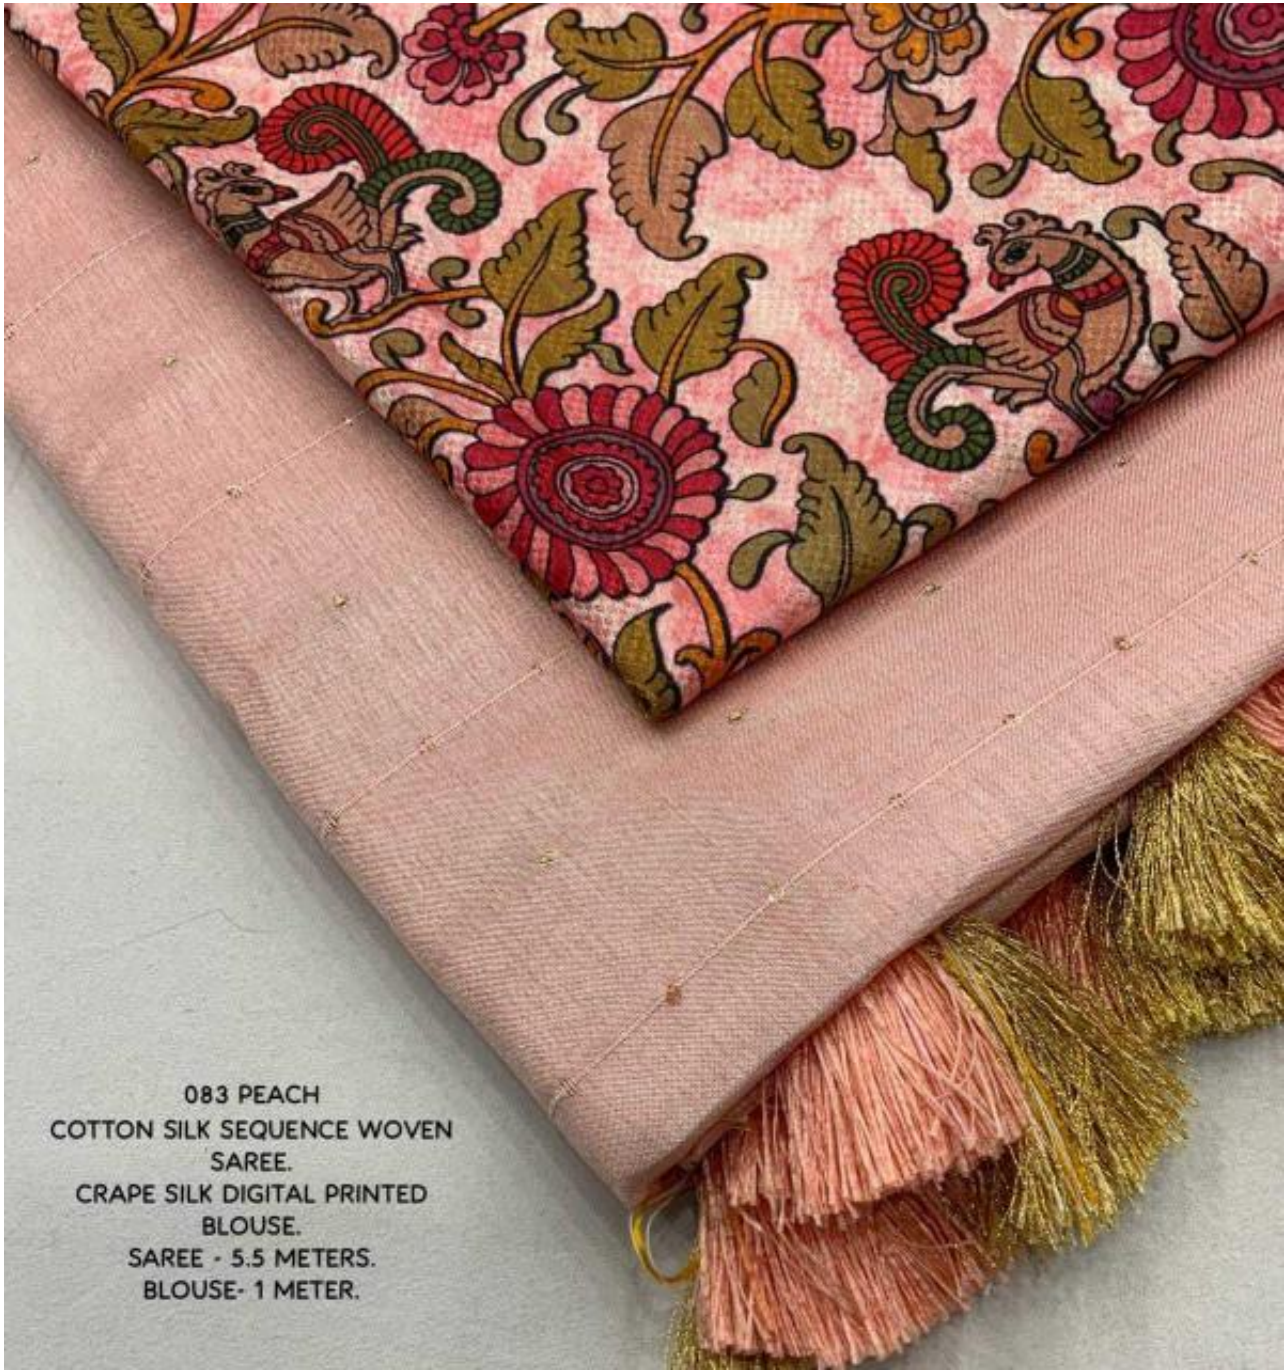

083 PEACH  
COTTON SILK SEQUENCE WOVEN  
SAREE.  
CRAPE SILK DIGITAL PRINTED  
BLOUSE.  
SAREE - 5.5 METERS.  
BLOUSE- 1 METER.

**083 MINT GREEN**

COTTON SILK WOVEN

SEQUENCE SAREE.

CRAPE SILK DIGITAL BLOUSE.

COTTON SILK WOVEN  
SEQUENCE SAREE.

CRAPE SILK DIGITAL BLOUSE.

SAREE- 5.5 METERS.

BLOUSE- 1 METER.

## 083 LEMON

COTTON SILK WOVEN  
SEQUENCE SAREE.  
CRAPE SILK DIGITAL BLOUSE.  
SAREE- 5.5 METERS.  
BLOUSE- 1 METER.

**083 OFF WHITE**

COTTON SILK WOVEN  
SEQUENCE SAREE.

CRAPE SILK DIGITAL BLOUSE.

SAREE- 5.5 METERS.

BLOUSE- 1 METER.

**OPEN VIEW**

083 PEACH  
COTTON SILK SEQUENCE WOVEN  
SAREE.  
CRAPE SILK DIGITAL PRINTED  
BLOUSE.  
SAREE - 5.5 METERS.  
BLOUSE- 1 METER.

**CLOSE UP**

**083 LEVANDER.**

COTTON SILK WOVEN  
SEQUENCE SAREE.  
CRAPE SILK PRINTED  
BLOUSE.  
SAREE- 5.5 METERS.  
BLOUSE- 1 METER.