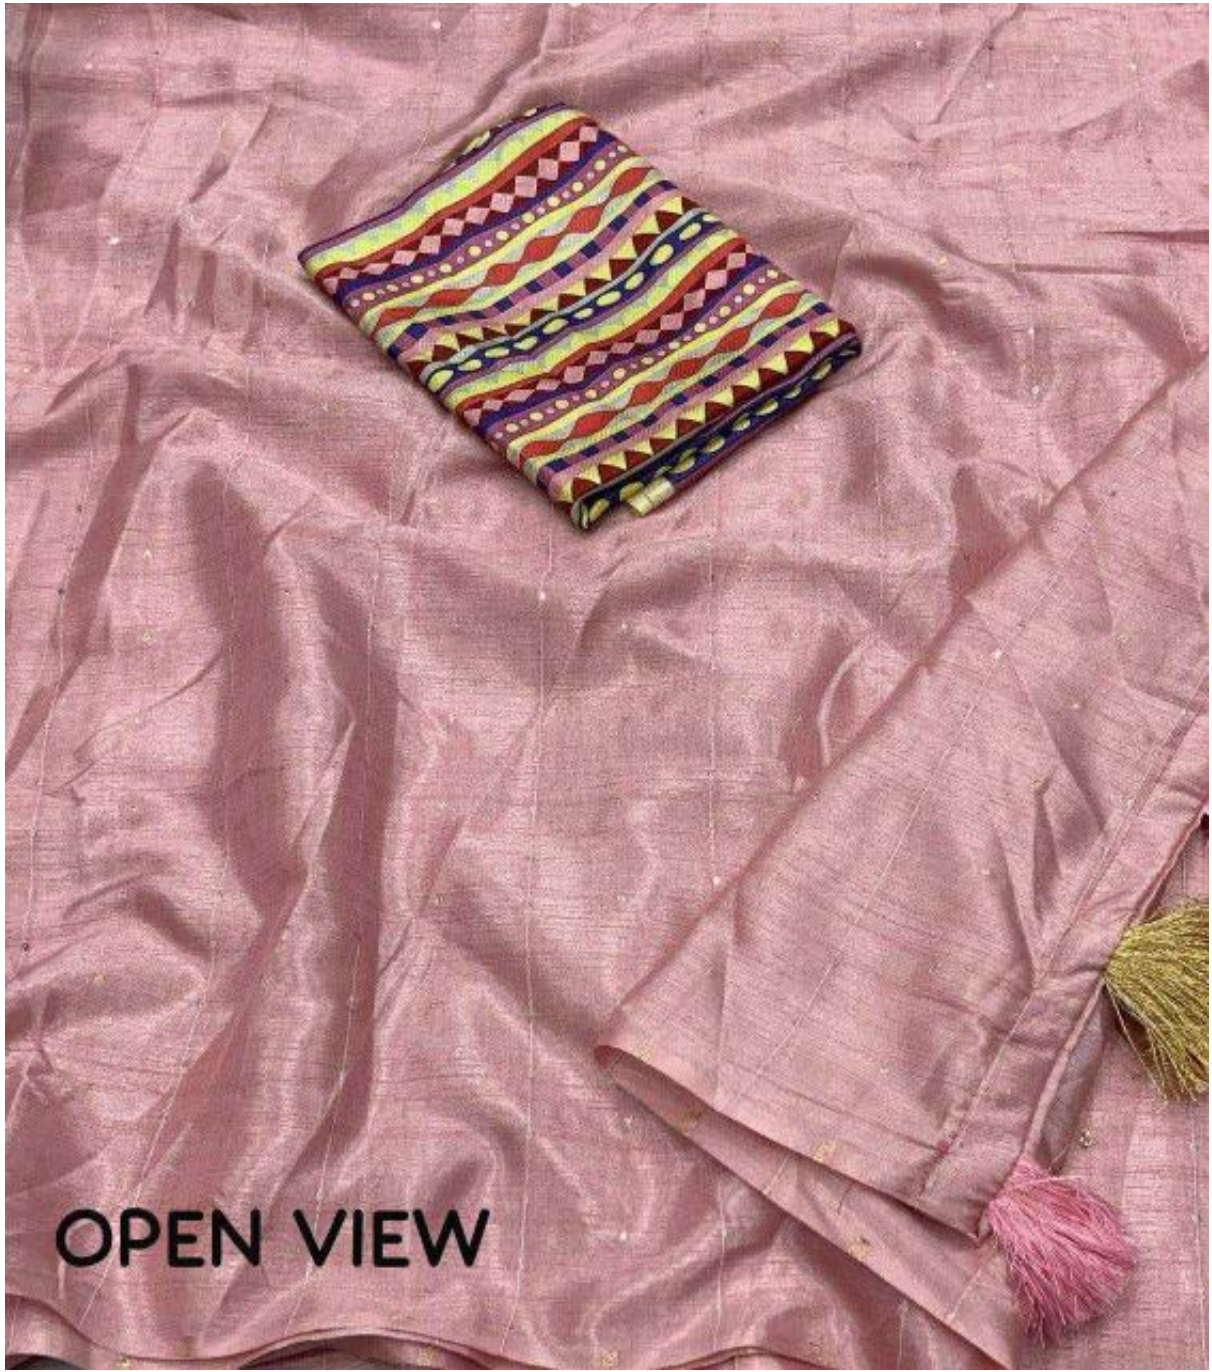

BLOUSE- 1 METER.

083 SKY BLUE

COTTON SILK WOVEN
SEQUENCE SAREE.

CRAPE SILK DIGITAL BLOUSE.

SAREE- 5.5 METERS.

BLOUSE- 1 METER.

083 DUSTY PINK

COTTON SILK WOVEN
SEQUENCE SAREE.

CRAPE SILK DIGITAL BLOUSE.

SAREE- 5.5 METERS.

BLOUSE- 1 METER.

083 LEMON

COTTON SILK WOVEN
SEQUENCE SAREE.
CRAPE SILK DIGITAL BLOUSE.
SAREE- 5.5 METERS.
BLOUSE- 1 METER.

083 OFF WHITE

COTTON SILK WOVEN
SEQUENCE SAREE.

CRAPPE SILK DIGITAL BLOUSE.

SAREE- 5.5 METERS.

BLOUSE- 1 METER.

OPEN VIEW

083 PEACH
COTTON SILK SEQUENCE WOVEN
SAREE.
CRAPE SILK DIGITAL PRINTED
BLOUSE.
SAREE - 5.5 METERS.
BLOUSE- 1 METER.

CLOSE UP

083 LEVANDER.

COTTON SILK WOVEN
SEQUENCE SAREE.
CRAPE SILK PRINTED
BLOUSE.
SAREE- 5.5 METERS.
BLOUSE- 1 METER.