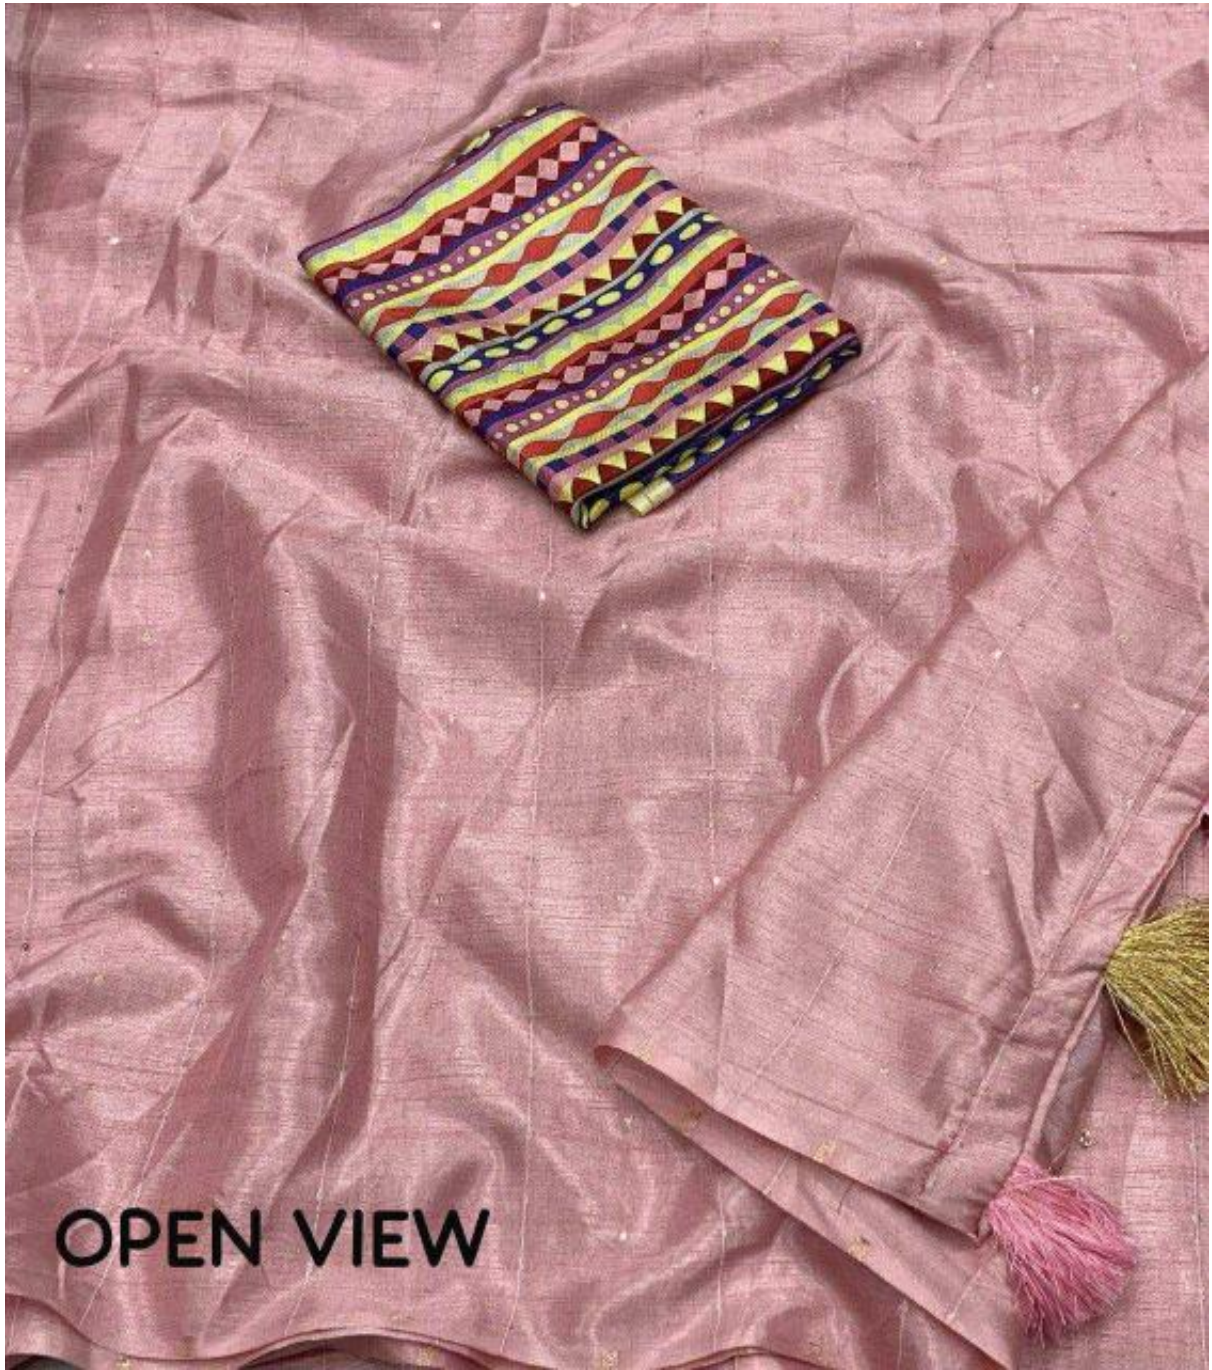

083 PEACH  
COTTON SILK SEQUENCE WOVEN  
SAREE.  
CRAPE SILK DIGITAL PRINTED  
BLOUSE.  
SAREE - 5.5 METERS.  
BLOUSE- 1 METER.

CRAPE SILK DIGITAL BLOUSE.

SAREE- 5.5 METERS.

BLOUSE- 1 METER.

**083 DUSTY PINK**

COTTON SILK WOVEN  
SEQUENCE SAREE.

CRAPE SILK DIGITAL BLOUSE.

SAREE- 5.5 METERS.

BLOUSE- 1 METER.

## 083 LEMON

COTTON SILK WOVEN  
SEQUENCE SAREE.  
CRAPE SILK DIGITAL BLOUSE.  
SAREE- 5.5 METERS.  
BLOUSE- 1 METER.

**083 OFF WHITE**

COTTON SILK WOVEN  
SEQUENCE SAREE.

CRAPE SILK DIGITAL BLOUSE.

SAREE- 5.5 METERS.

BLOUSE- 1 METER.

**OPEN VIEW**

083 PEACH  
COTTON SILK SEQUENCE WOVEN  
SAREE.  
CRAPE SILK DIGITAL PRINTED  
BLOUSE.  
SAREE - 5.5 METERS.  
BLOUSE- 1 METER.

**CLOSE UP**

**083 LEVANDER.**

COTTON SILK WOVEN  
SEQUENCE SAREE.  
CRAPE SILK PRINTED  
BLOUSE.  
SAREE- 5.5 METERS.  
BLOUSE- 1 METER.