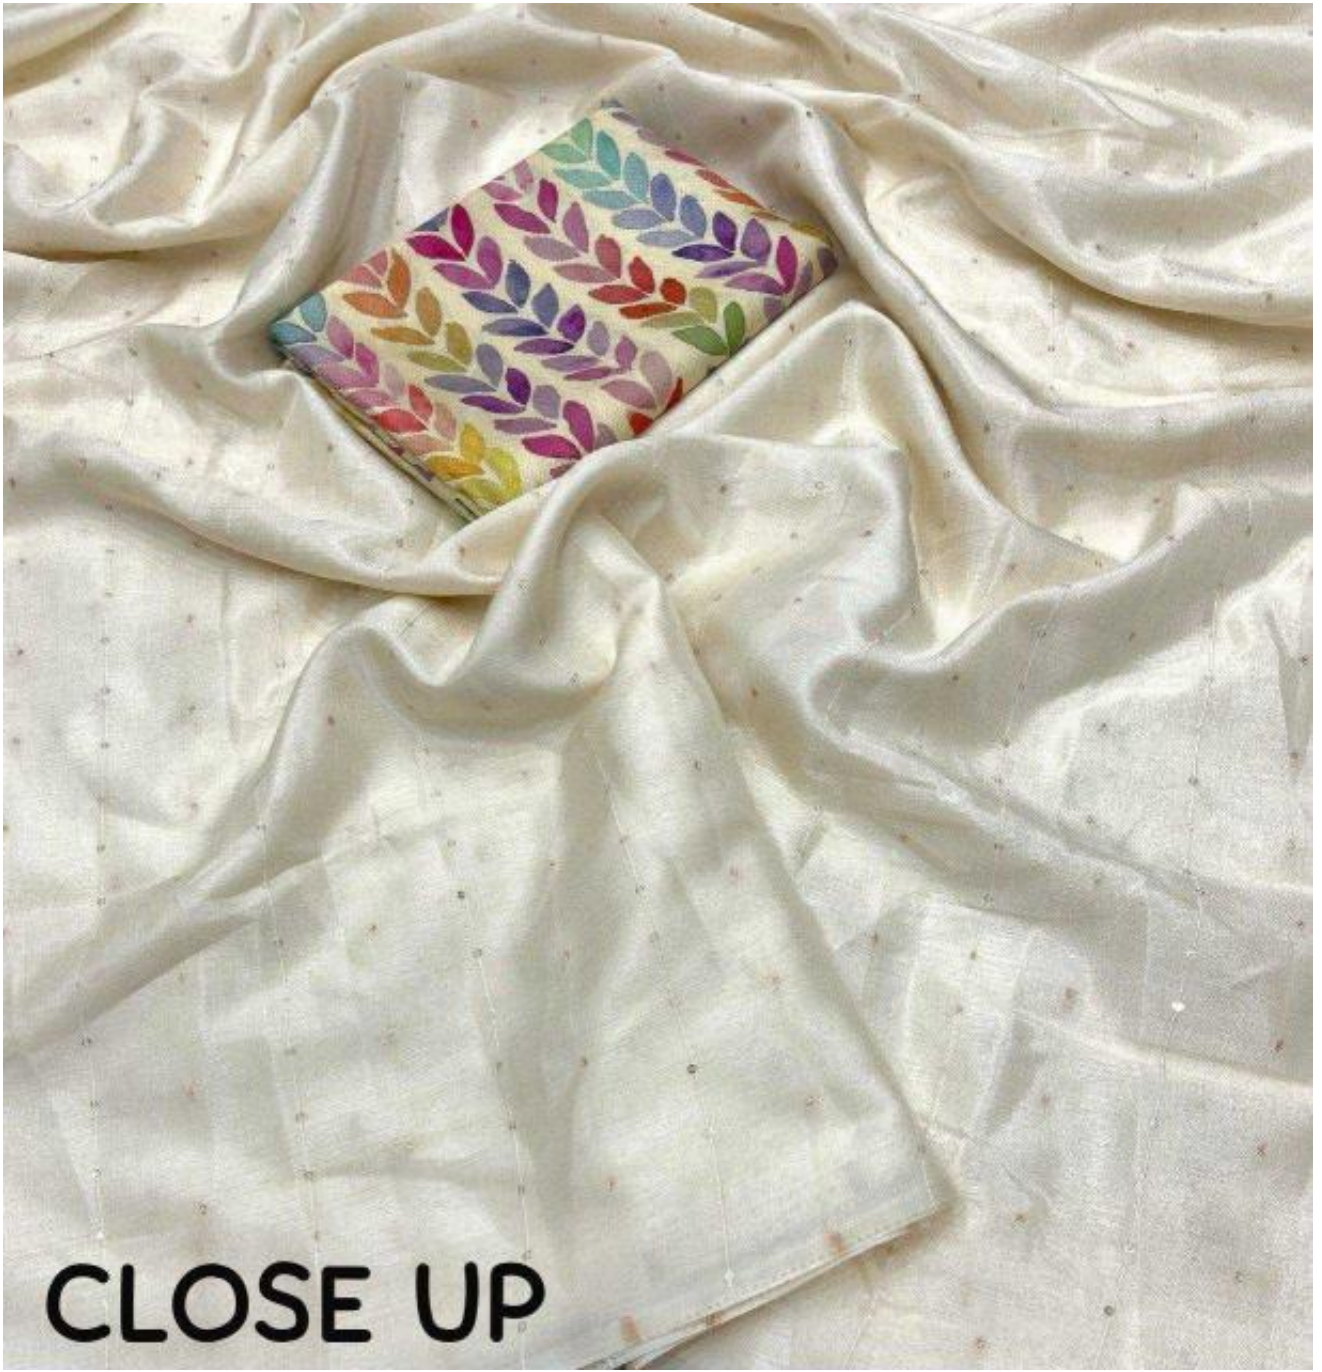

083 PEACH  
COTTON SILK SEQUENCE WOVEN  
SAREE.  
CRAPE SILK DIGITAL PRINTED  
BLOUSE.  
SAREE - 5.5 METERS.  
BLOUSE- 1 METER.

CRAPE SILK DIGITAL BLOUSE.

SAREE- 5.5 METERS.

BLOUSE- 1 METER.

**083 DUSTY PINK**

COTTON SILK WOVEN  
SEQUENCE SAREE.

CRAPE SILK DIGITAL BLOUSE.

SAREE- 5.5 METERS.

BLOUSE- 1 METER.

## 083 LEMON

COTTON SILK WOVEN  
SEQUENCE SAREE.  
CRAPE SILK DIGITAL BLOUSE.  
SAREE- 5.5 METERS.  
BLOUSE- 1 METER.

**083 OFF WHITE**

COTTON SILK WOVEN  
SEQUENCE SAREE.

CRAPE SILK DIGITAL BLOUSE.

SAREE- 5.5 METERS.

BLOUSE- 1 METER.

**OPEN VIEW**

083 PEACH  
COTTON SILK SEQUENCE WOVEN  
SAREE.  
CRAPE SILK DIGITAL PRINTED  
BLOUSE.  
SAREE - 5.5 METERS.  
BLOUSE- 1 METER.

**CLOSE UP**

**083 LEVANDER.**

COTTON SILK WOVEN  
SEQUENCE SAREE.  
CRAPE SILK PRINTED  
BLOUSE.  
SAREE- 5.5 METERS.  
BLOUSE- 1 METER.