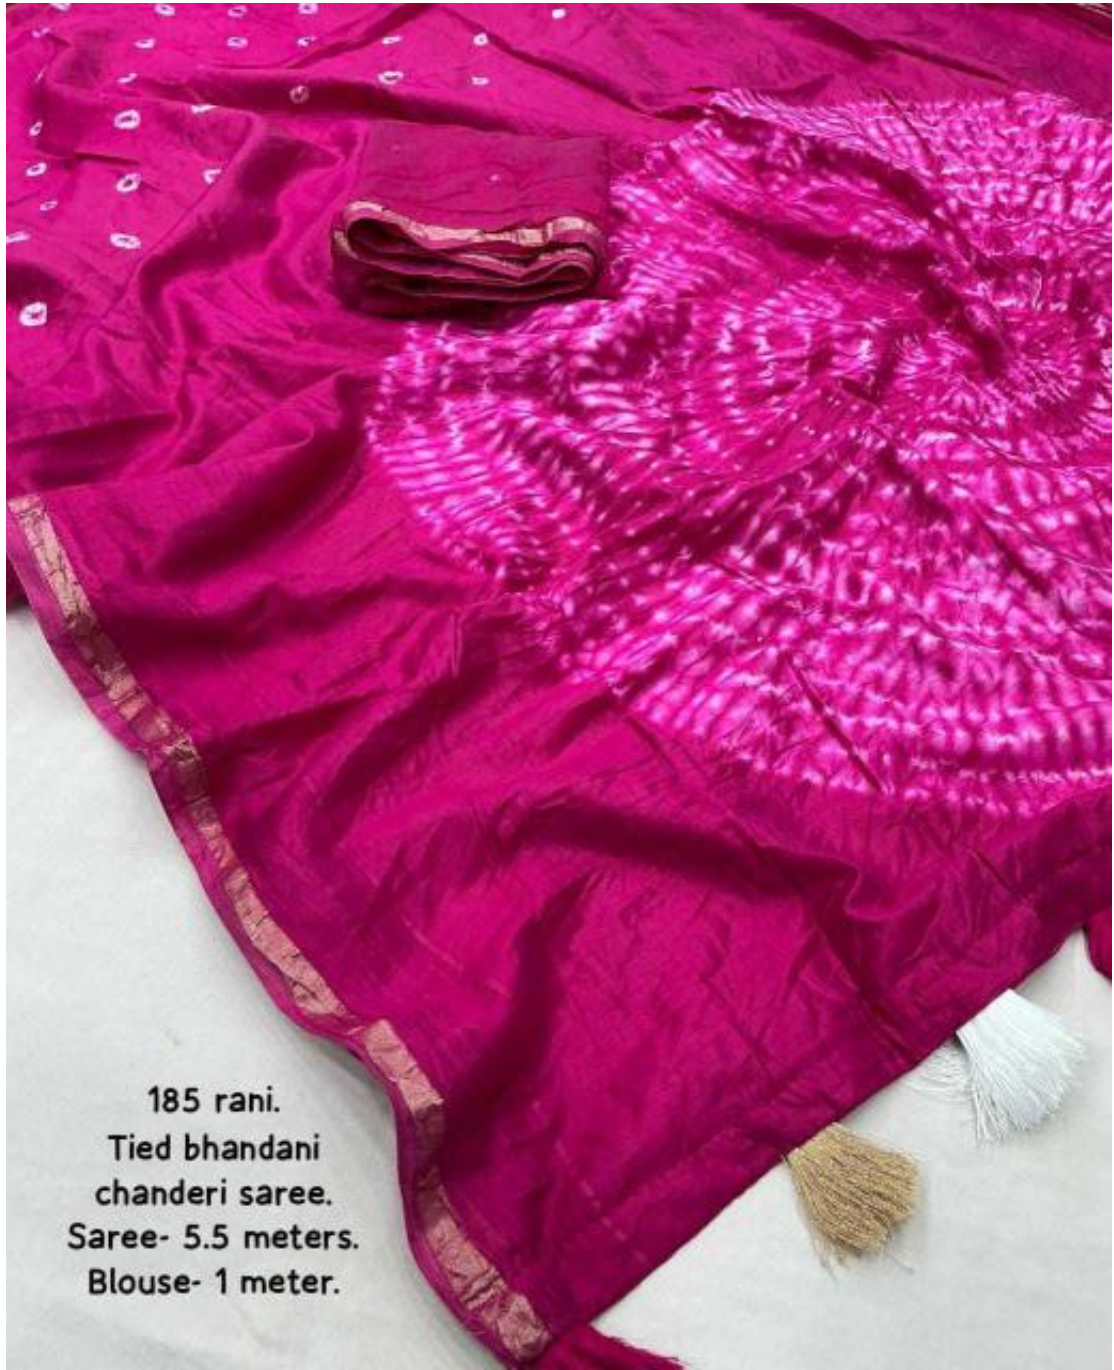

185 rani.
Tied bhandani
chanderi saree.
Saree- 5.5 meters.
Blouse- 1 meter.