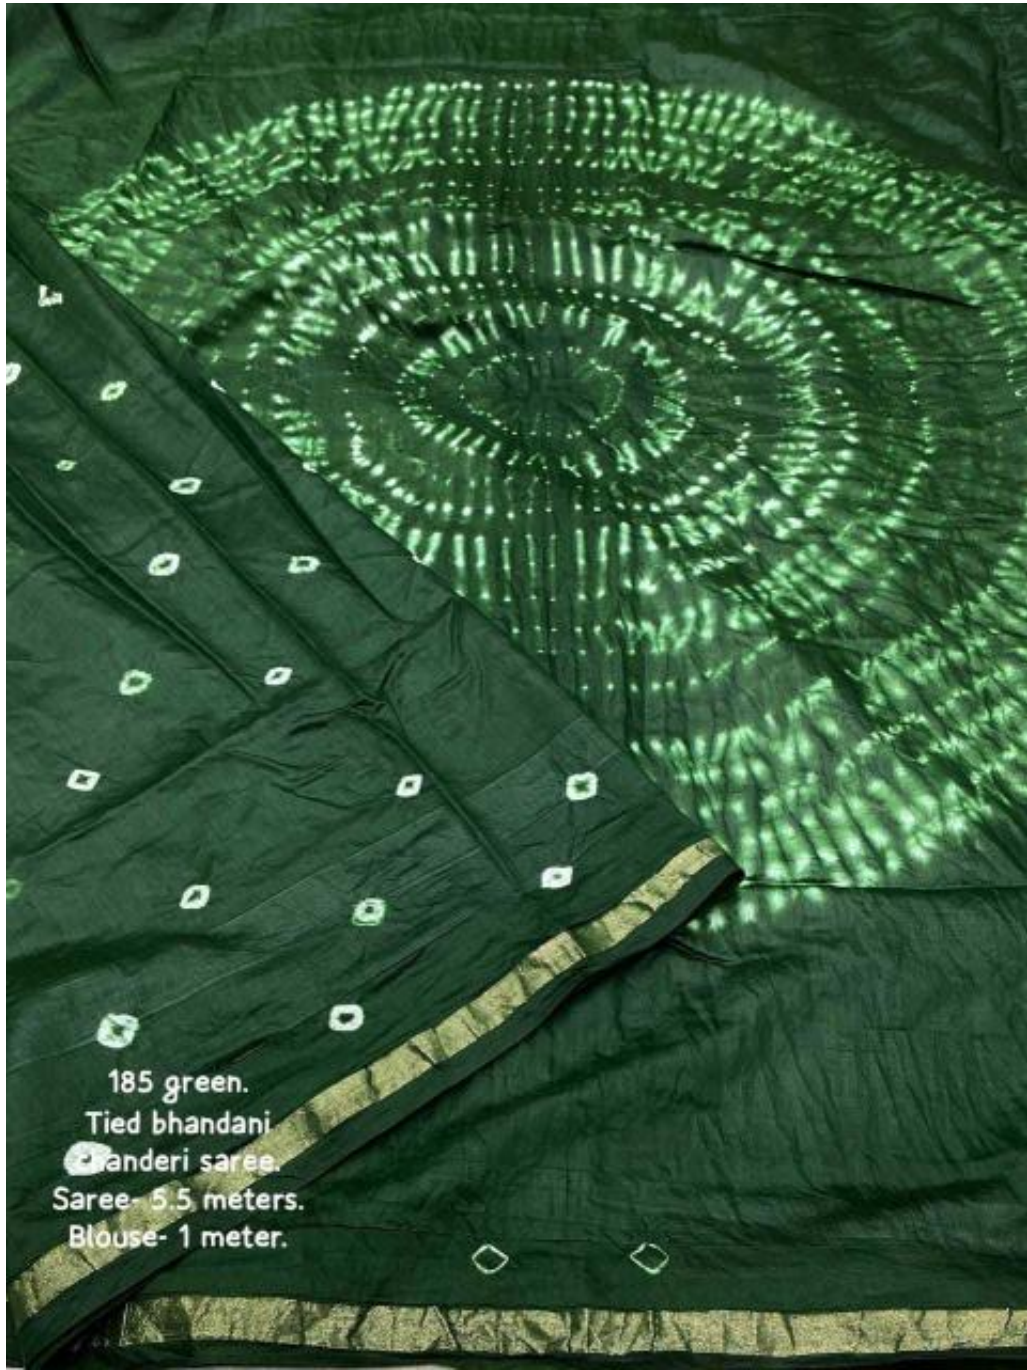

185 green.
Tied bhandani
Chanderi saree.
Saree- 5.5 meters.
Blouse- 1 meter.