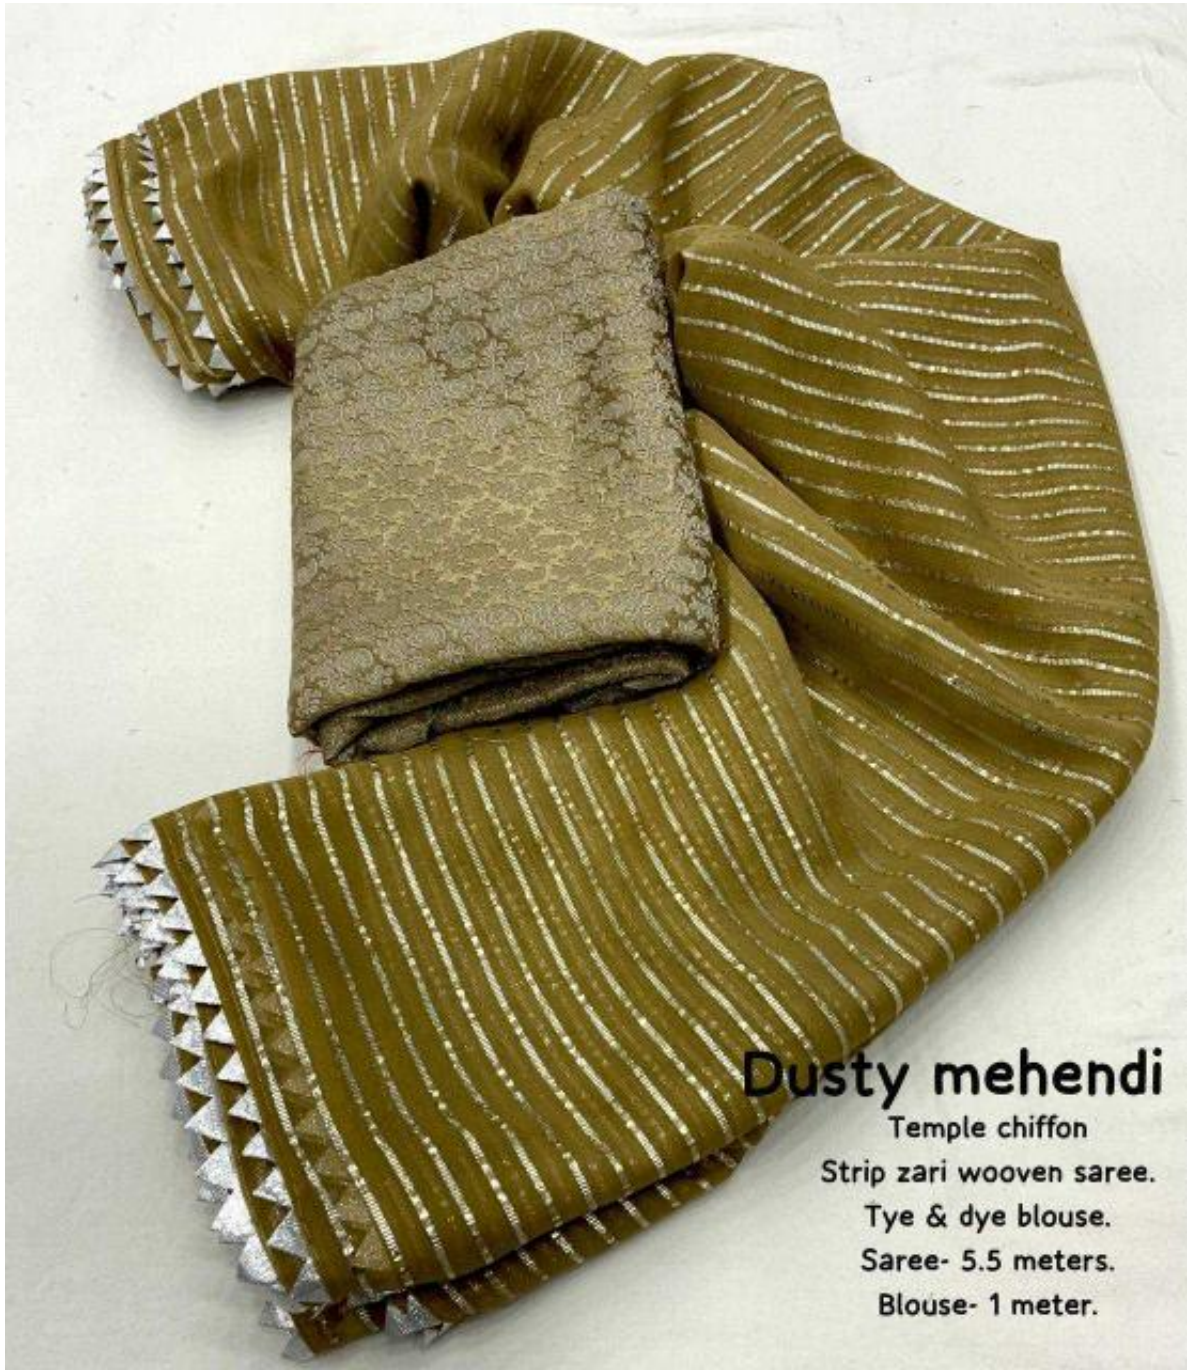

Dusty mehendi

Temple chiffon

Strip zari wooven saree.

Tye & dye blouse.

Saree- 5.5 meters.

Blouse- 1 meter.