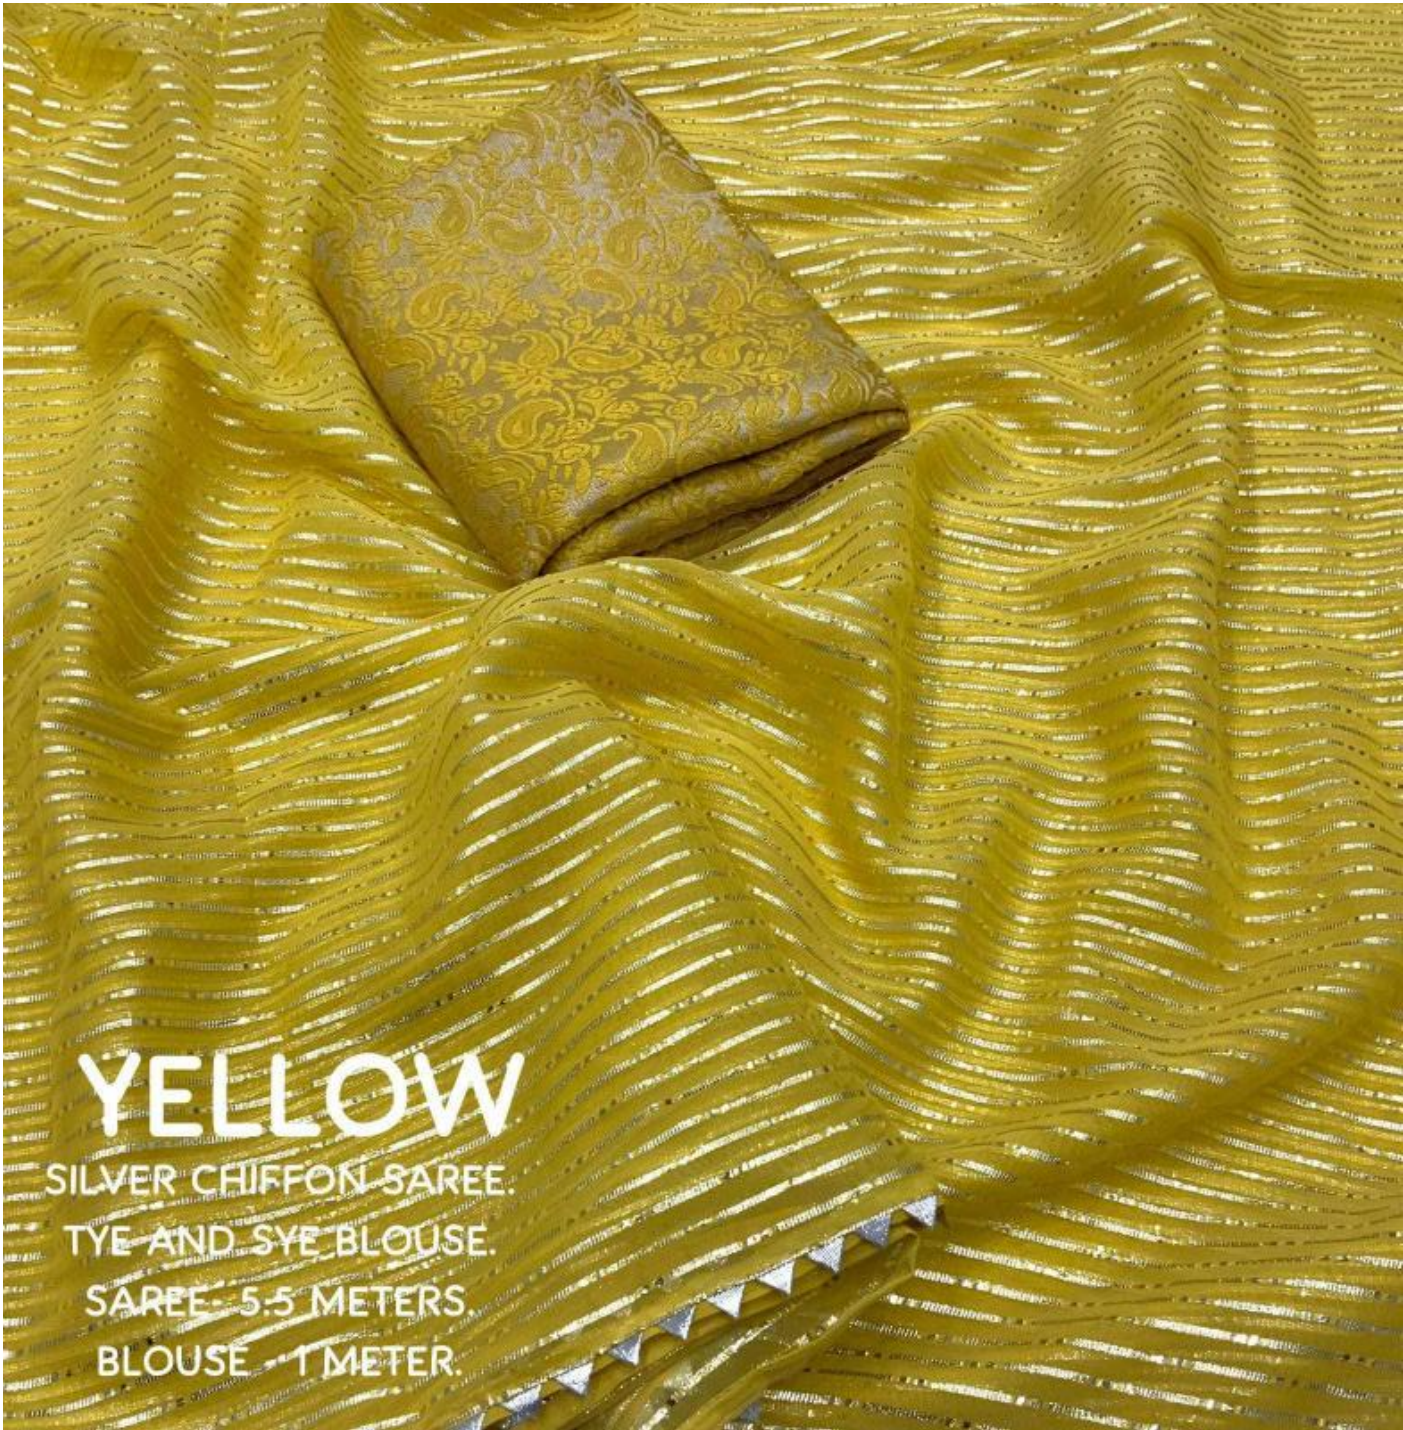

SAREE- 5.5 METERS.

BLOUSE - 1 METER.

DUSTY PINK

SILVER CHIFFON SAREE

TYE AND SYE BLOUSE

SAREE - 5.5 METERS.

BLOUSE - 1 METER.

YELLOW