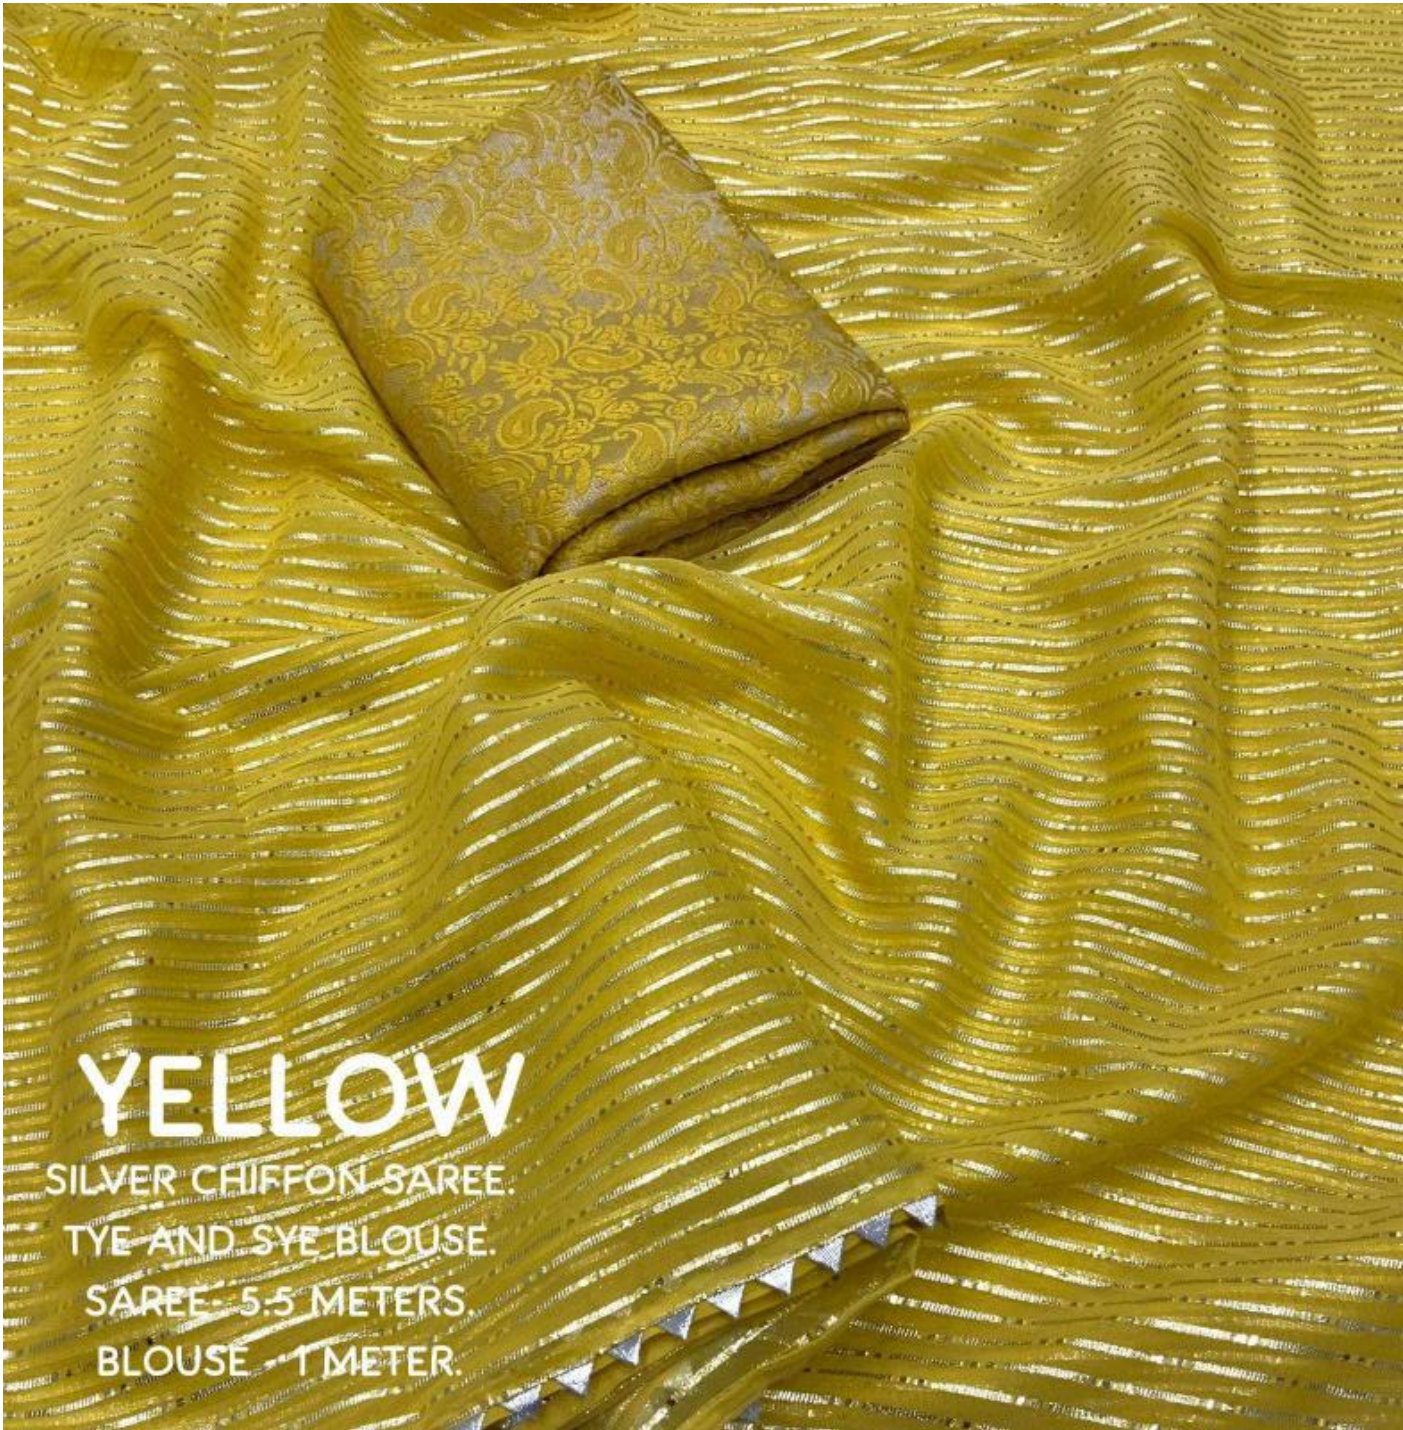

# RAMA

SILVER CHIFFON SAREE.

TYE AND SYE BLOUSE.

SAREE- 5.5 METERS.

BLOUSE - 1 METER.

**DUSTY PINK**  
SILVER CHIFFON SAREE,  
TYE AND SYE BLOUSE,  
SAREE - 5.5 METERS.  
BLOUSE - 1 METER.