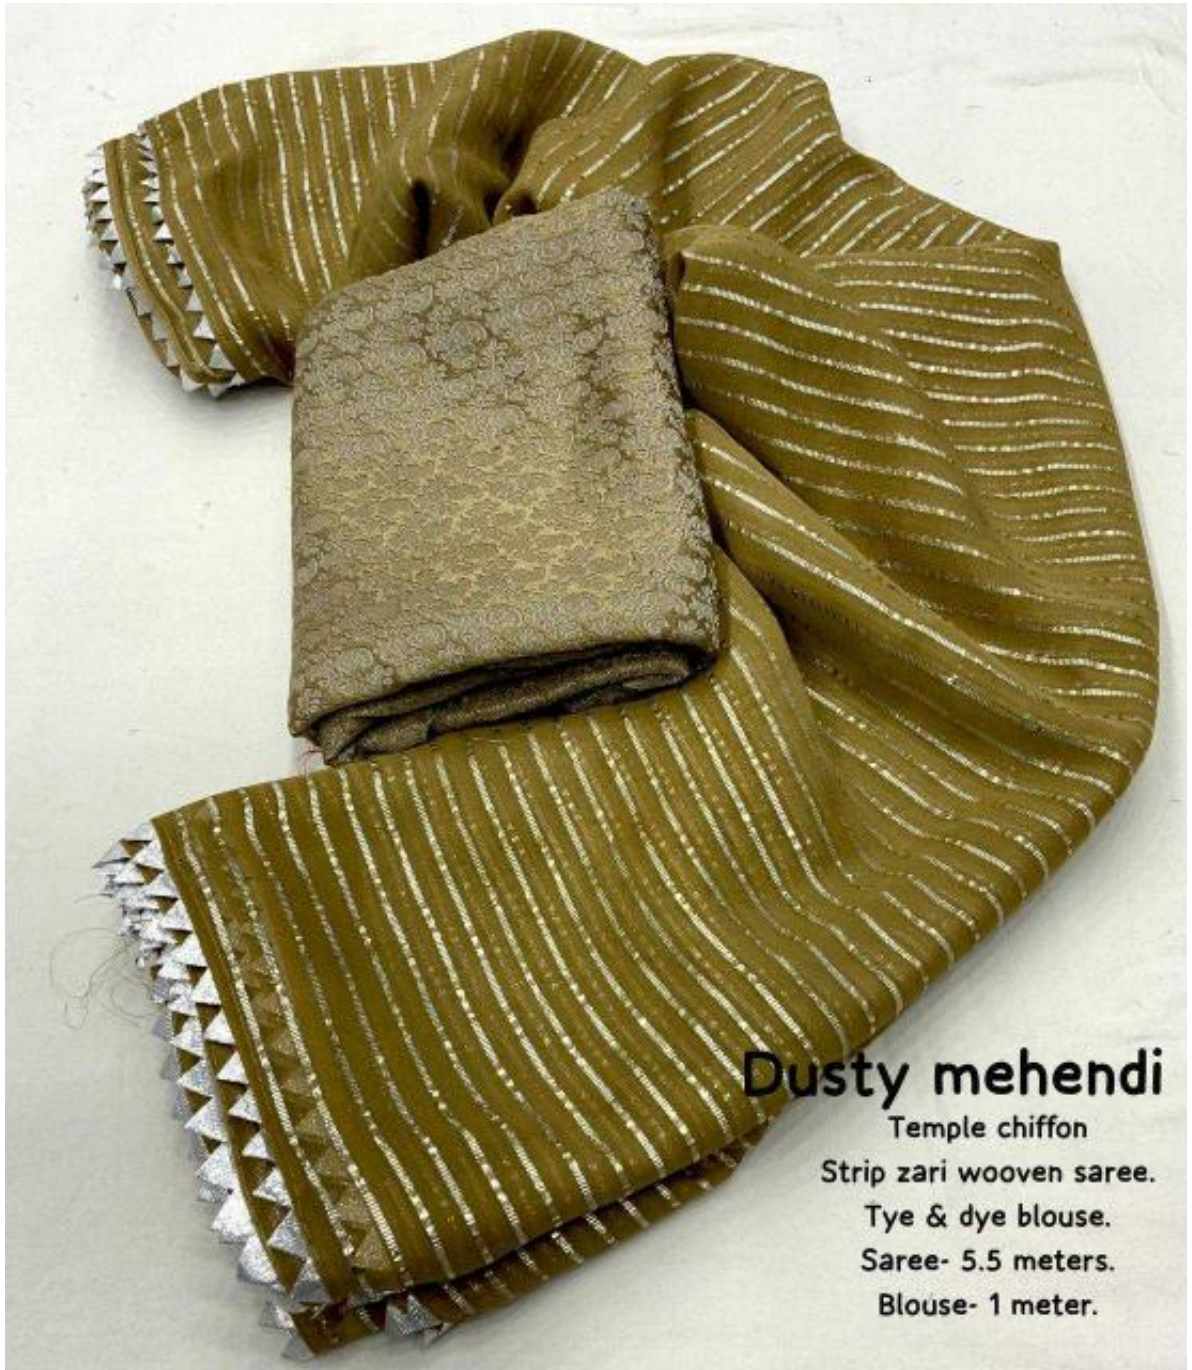

ONION

SILVER CHIFFON SAREE.

TYE AND SYE BLOUSE.

SAREE - 5.5 METERS.

BLOUSE - 1 METER.

Mustrad

Temple chiffon
Strip zari wooven saree.
Tye & dye blouse.
Saree- 5.5 meters.
Blouse- 1 meter.

Dusty mehendi

Temple chiffon

Strip zari wooven saree.

Tye & dye blouse.

Saree- 5.5 meters.

Blouse- 1 meter.

Cream

Temple chiffon
Strip zari woven saree.
Tye & dye blouse.
Saree- 5.5 meters.
Blouse- 1 meter.

Antique grey