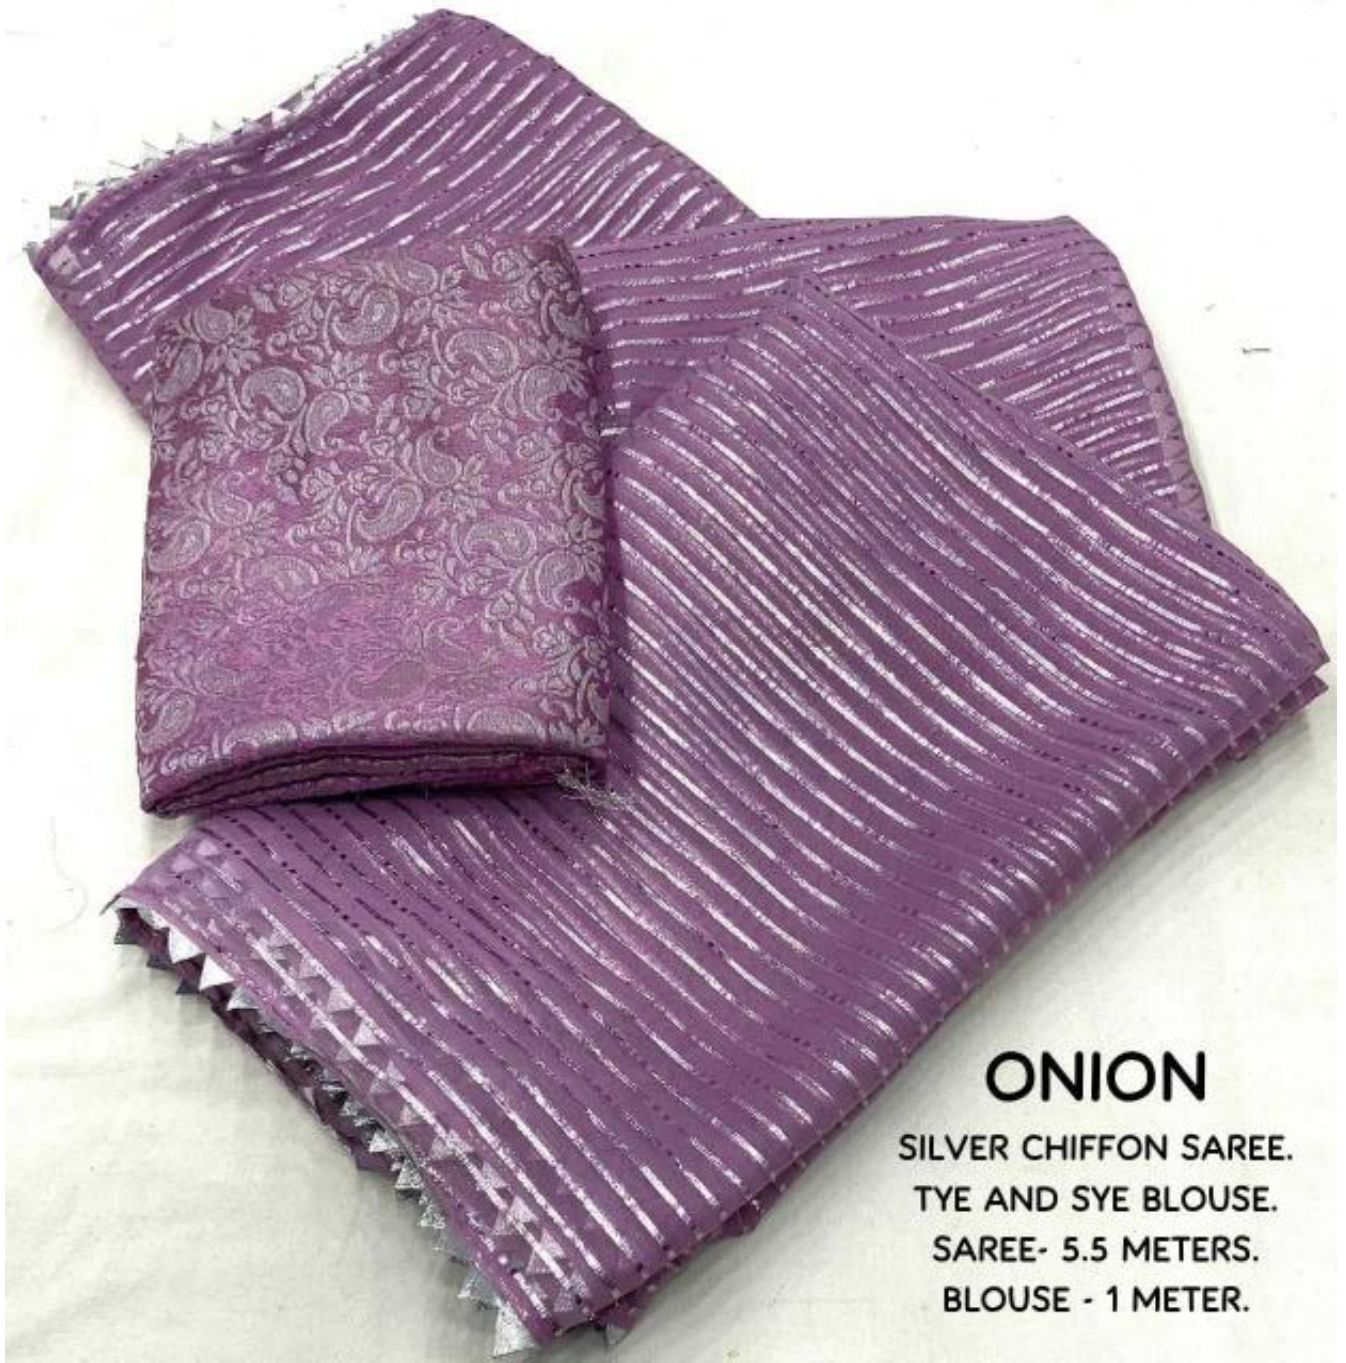

ONION

**SILVER CHIFFON SAREE.
TYE AND SYE BLOUSE.
SAREE- 5.5 METERS.
BLOUSE - 1 METER.**