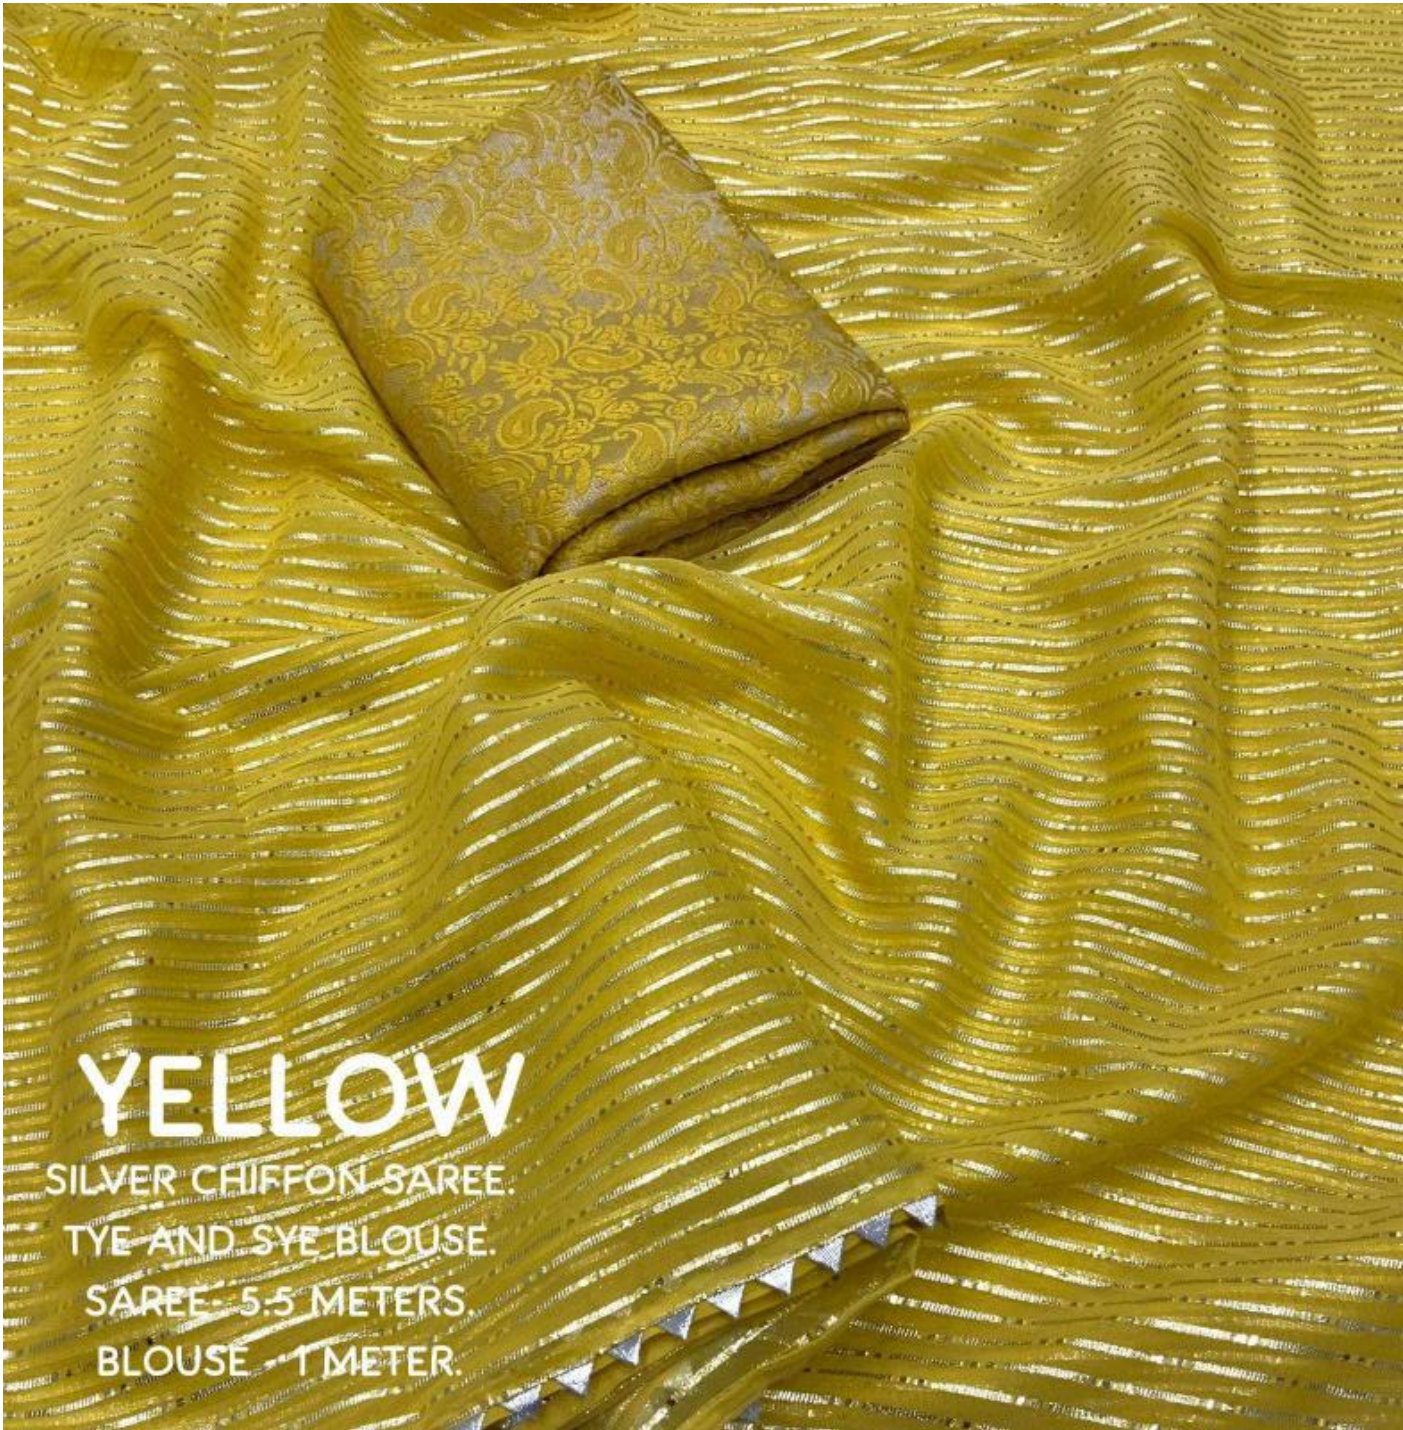

SAREE - 5.5 METERS.

BLOUSE - 1 METER.

DUSTY PINK

SILVER CHIFFON SAREE

TYE AND SYE BLOUSE

SAREE - 5.5 METERS.

BLOUSE - 1 METER.

YELLOW