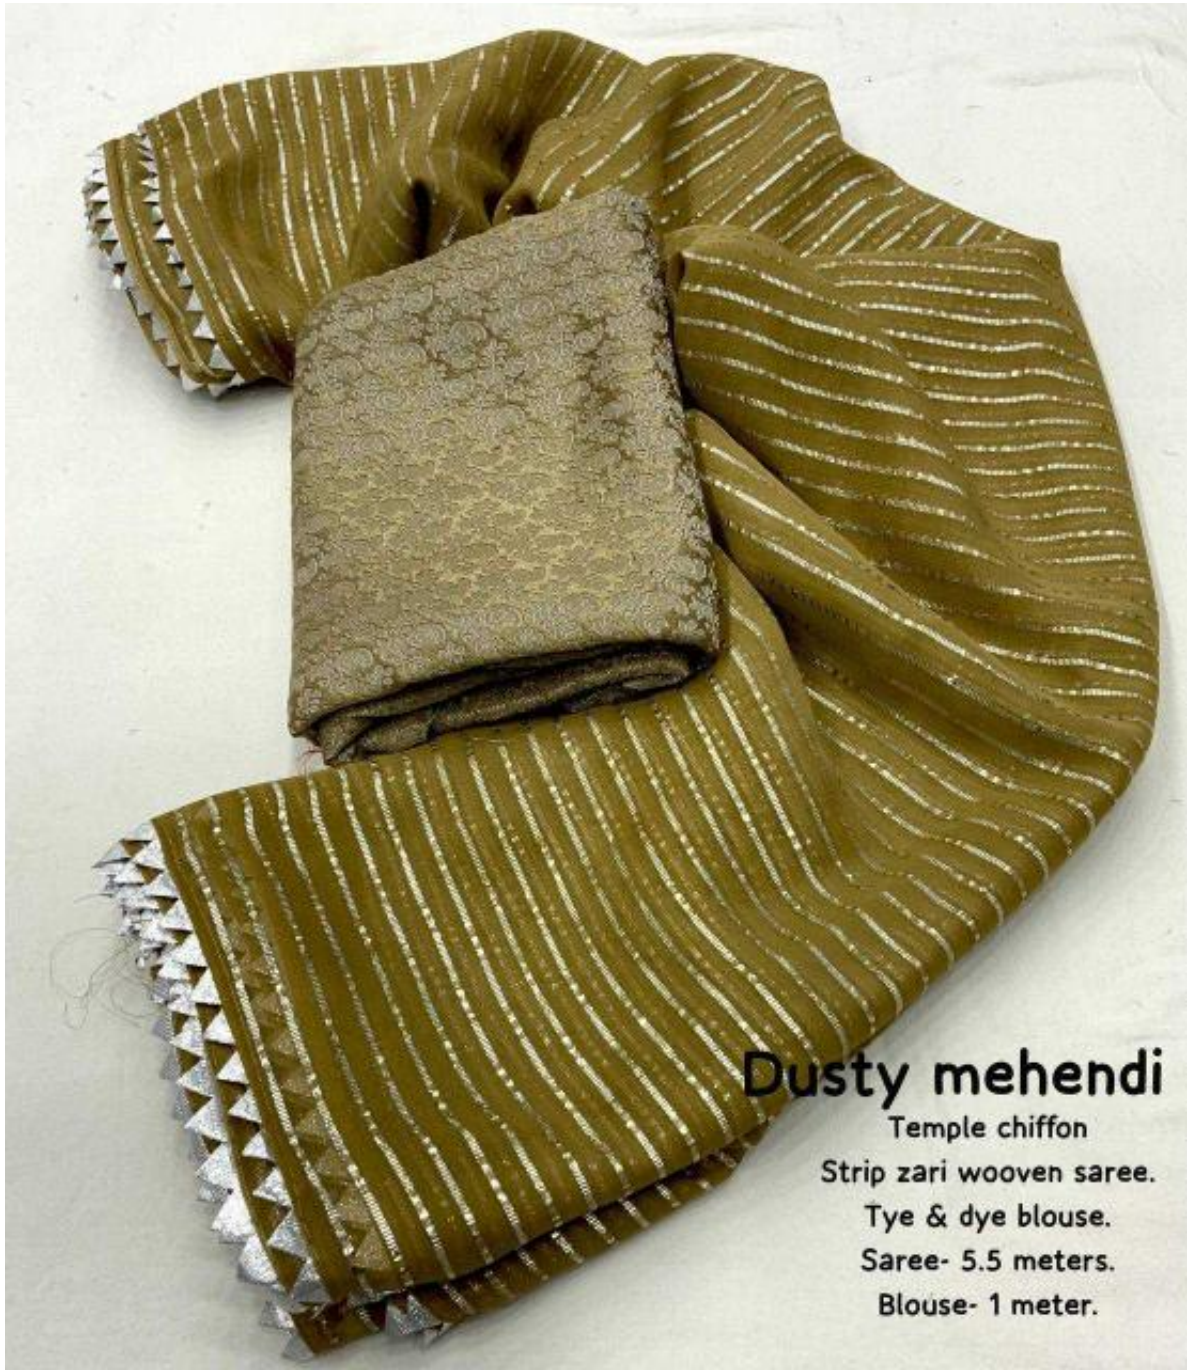

DUSTY PINK
SILVER CHIFFON SAREE.
TYE AND SYE BLOUSE.
SAREE- 5.5 METERS.
BLOUSE - 1 METER.

GREEN

SILVER CHIFFON SAREE.

TYE AND SYE BLOUSE.

SAREE- 5.5 METERS.

BLOUSE - 1 METER.

The image displays a purple chiffon saree with a shimmering silver sequin pattern. A matching blouse with a floral design is tucked into the saree. The saree is draped over a surface, and the blouse is visible at the bottom right corner.

ONION

SILVER CHIFFON SAREE.

TYE AND SYE BLOUSE.

SAREE - 5.5 METERS.

BLOUSE - 1 METER.

Mustrad

Temple chiffon
Strip zari wooven saree.
Tye & dye blouse.
Saree- 5.5 meters.
Blouse- 1 meter.

Dusty mehendi

Temple chiffon

Strip zari wooven saree.

Tye & dye blouse.

Saree- 5.5 meters.

Blouse- 1 meter.

Cream

Temple chiffon
Strip zari woven saree.
Tye & dye blouse.
Saree- 5.5 meters.
Blouse- 1 meter.

Antique grey