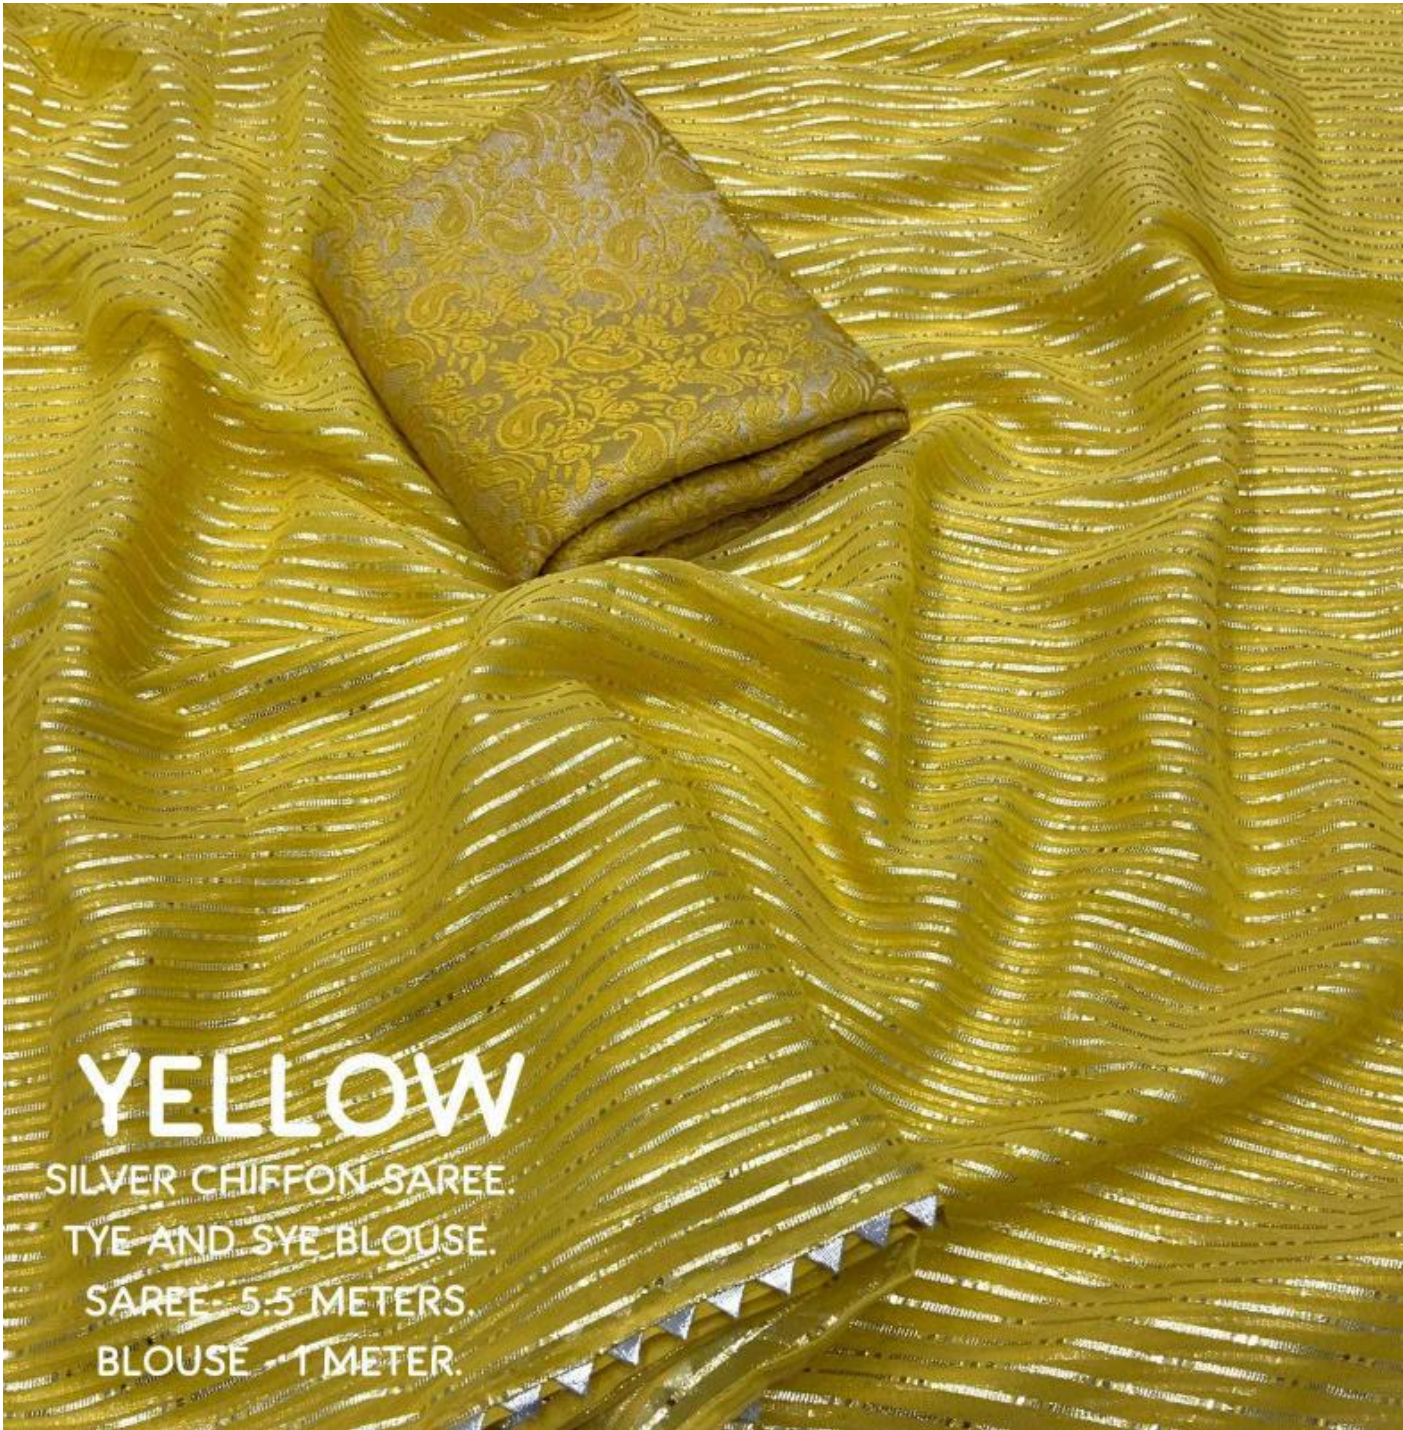

YELLOW

SILVER CHIFFON SAREE.

TYE AND SYE BLOUSE.

SAREE - 5.5 METERS.

BLOUSE - 1 METER.