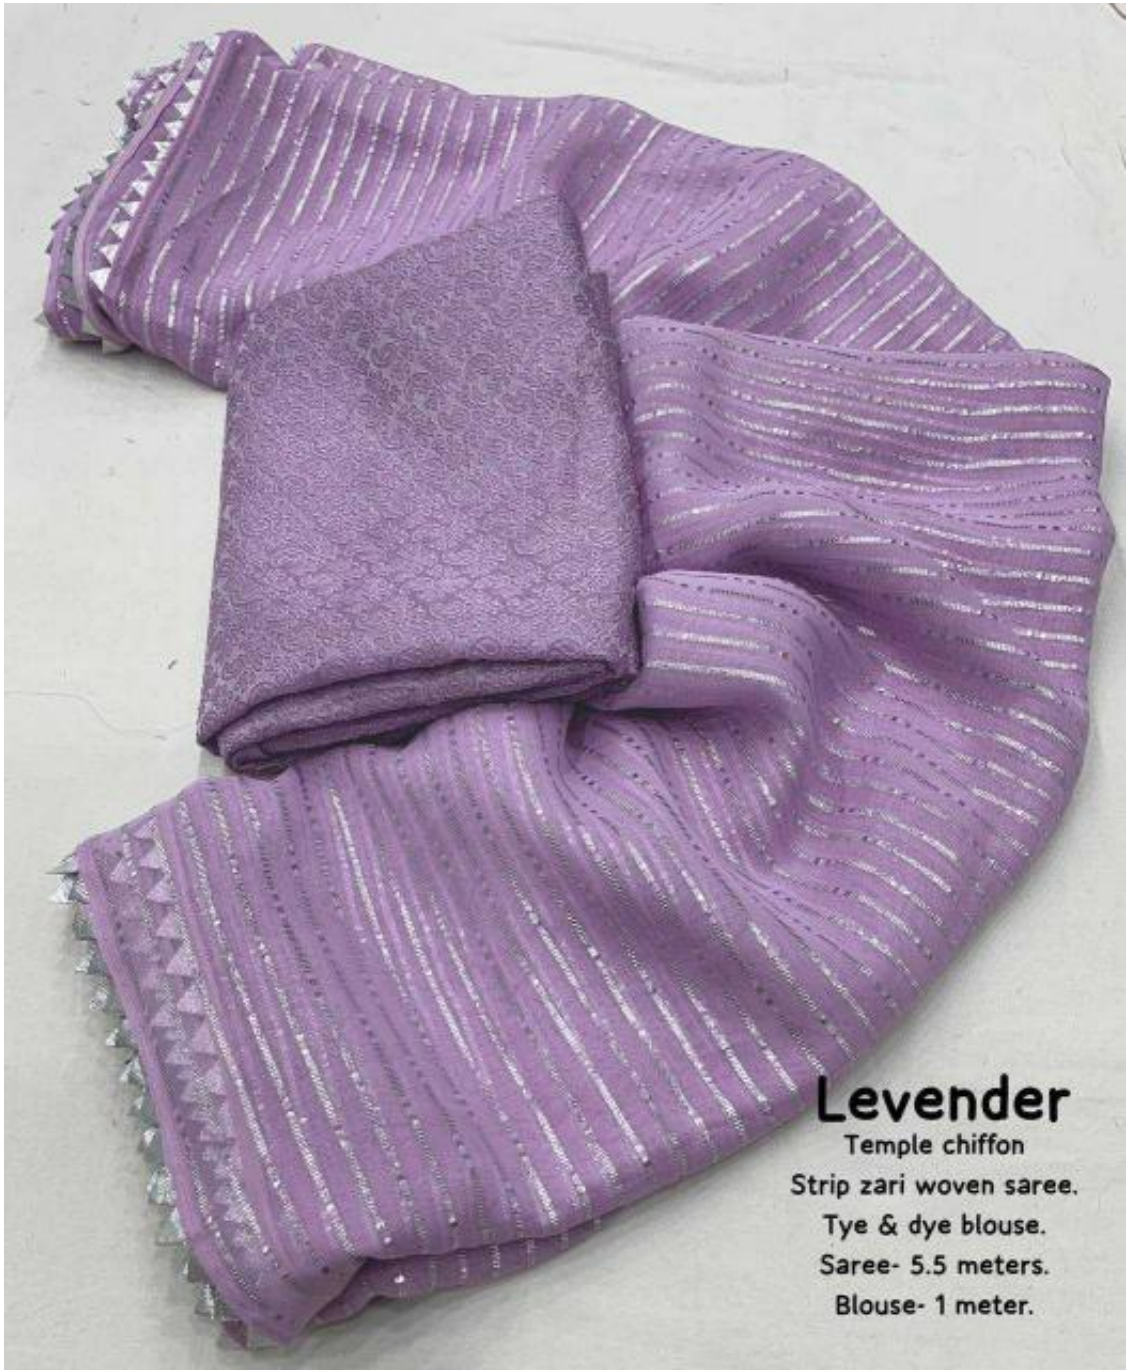

Levender

Temple chiffon

Strip zari woven saree.

Tye & dye blouse.

Saree- 5.5 meters.

Blouse- 1 meter.