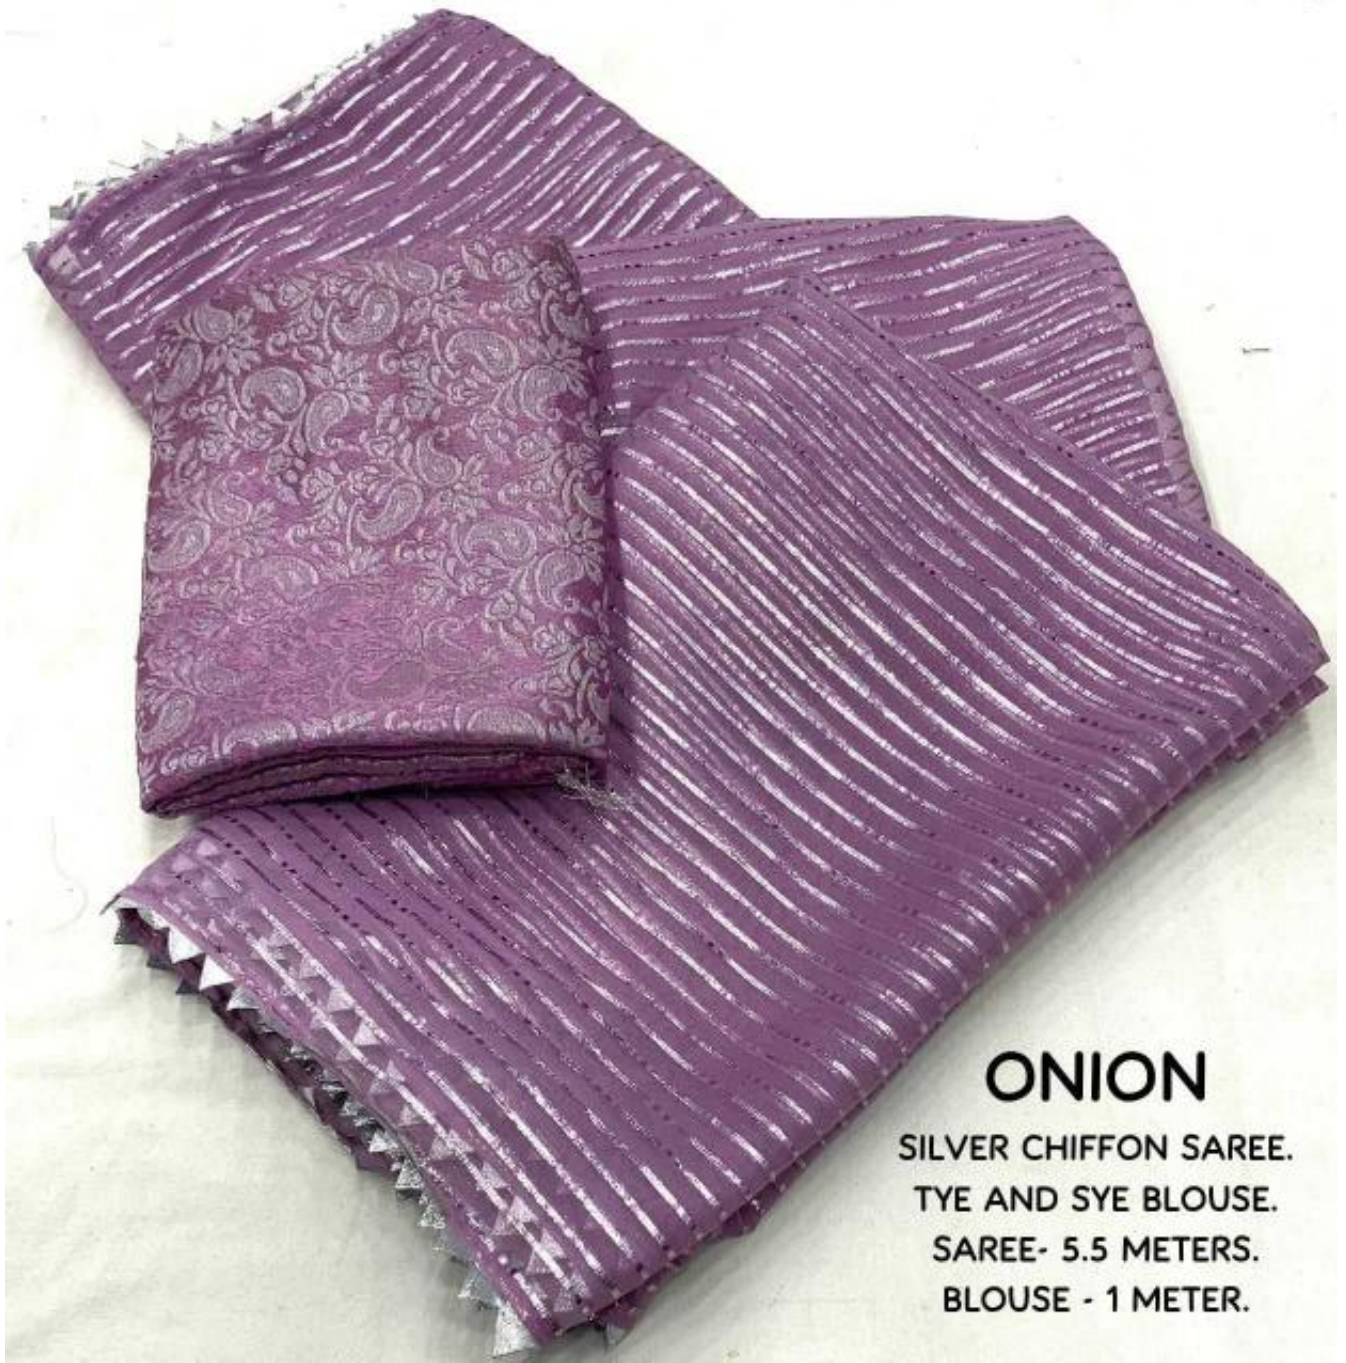

Blouse- 1 meter.

Levender

Temple chiffon

Strip zari woven saree.

Tye & dye blouse.

Saree- 5.5 meters.

Blouse- 1 meter.

ONION