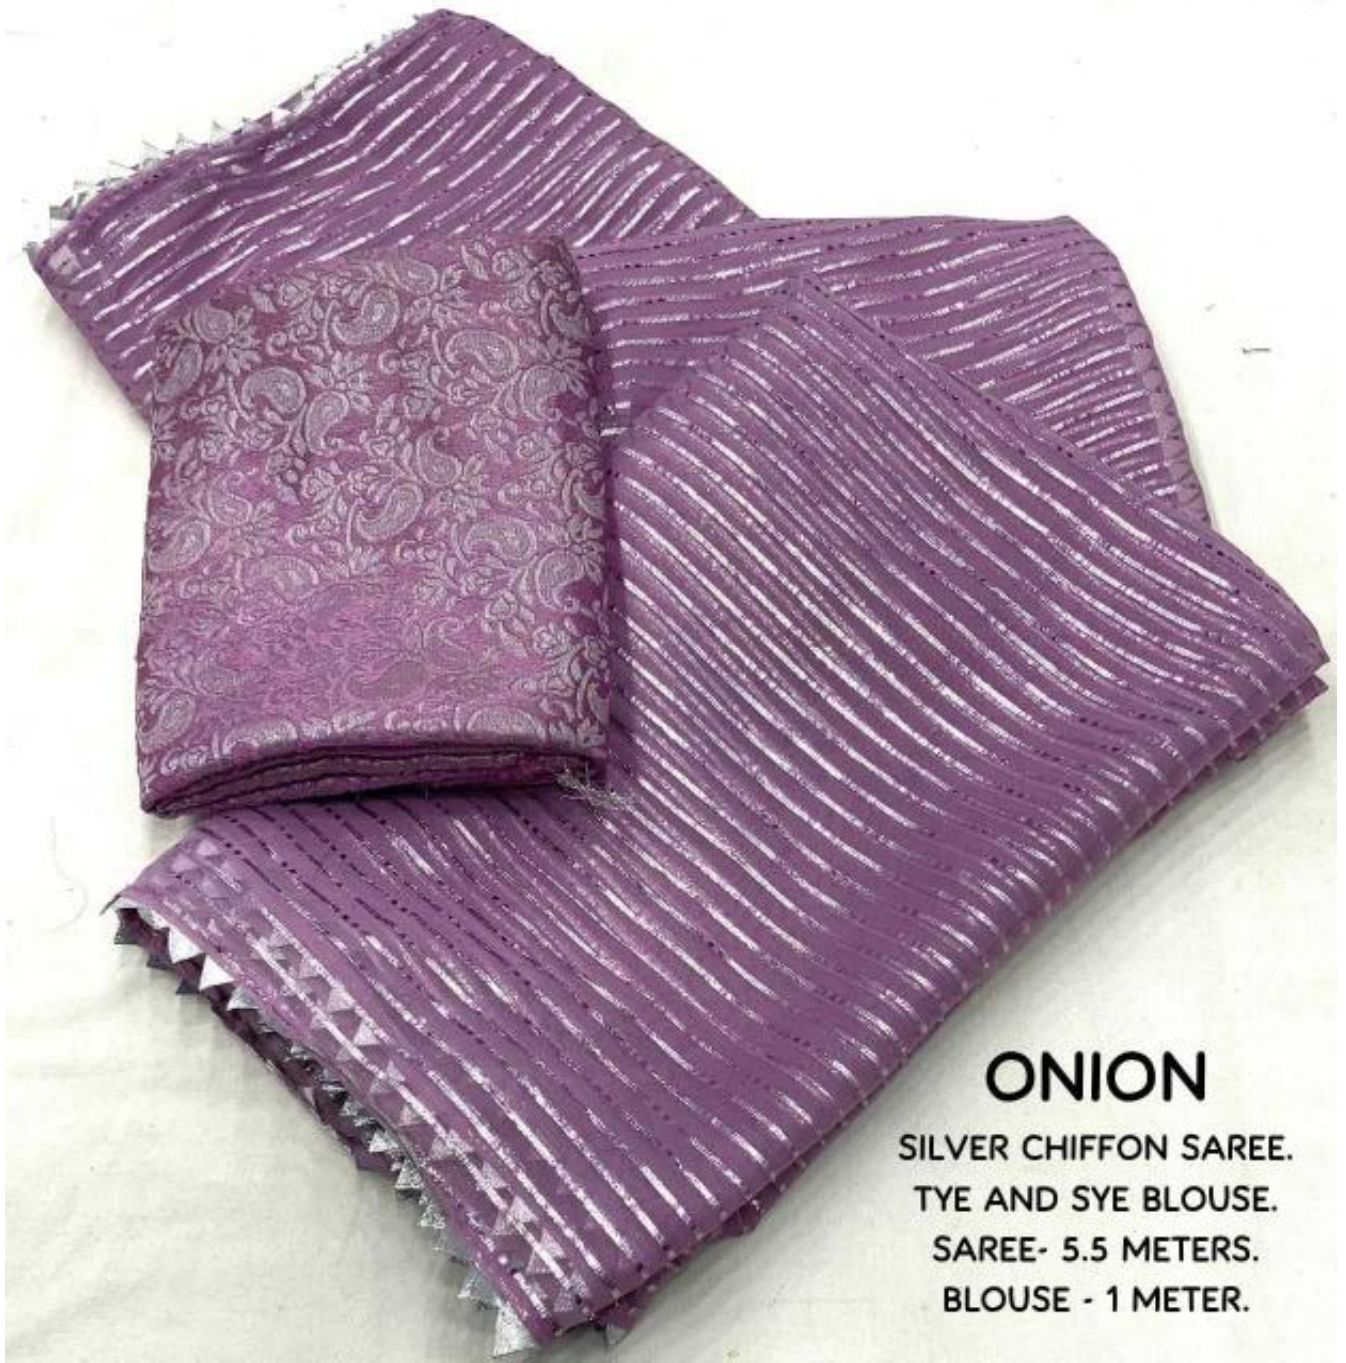

## **Levender**

Temple chiffon

Strip zari woven saree.

Tye & dye blouse.

Saree- 5.5 meters.

Blouse- 1 meter.

## **ONION**

**SILVER CHIFFON SAREE.  
TYE AND SYE BLOUSE.  
SAREE- 5.5 METERS.  
BLOUSE - 1 METER.**