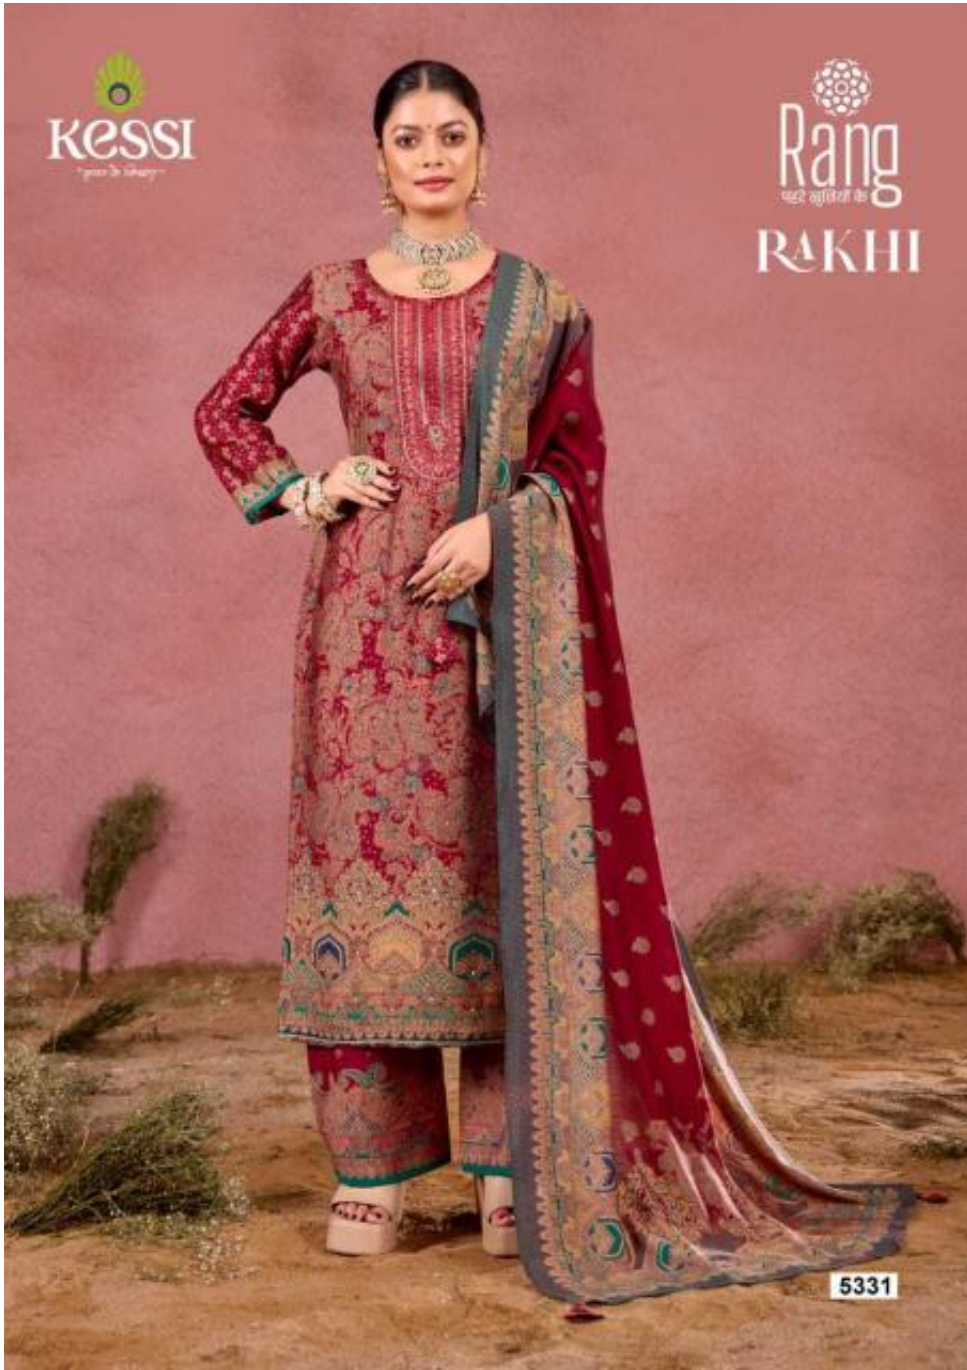

KESSI
— since 1984 —

Rang
— since 1984 —
RAKHI

5331