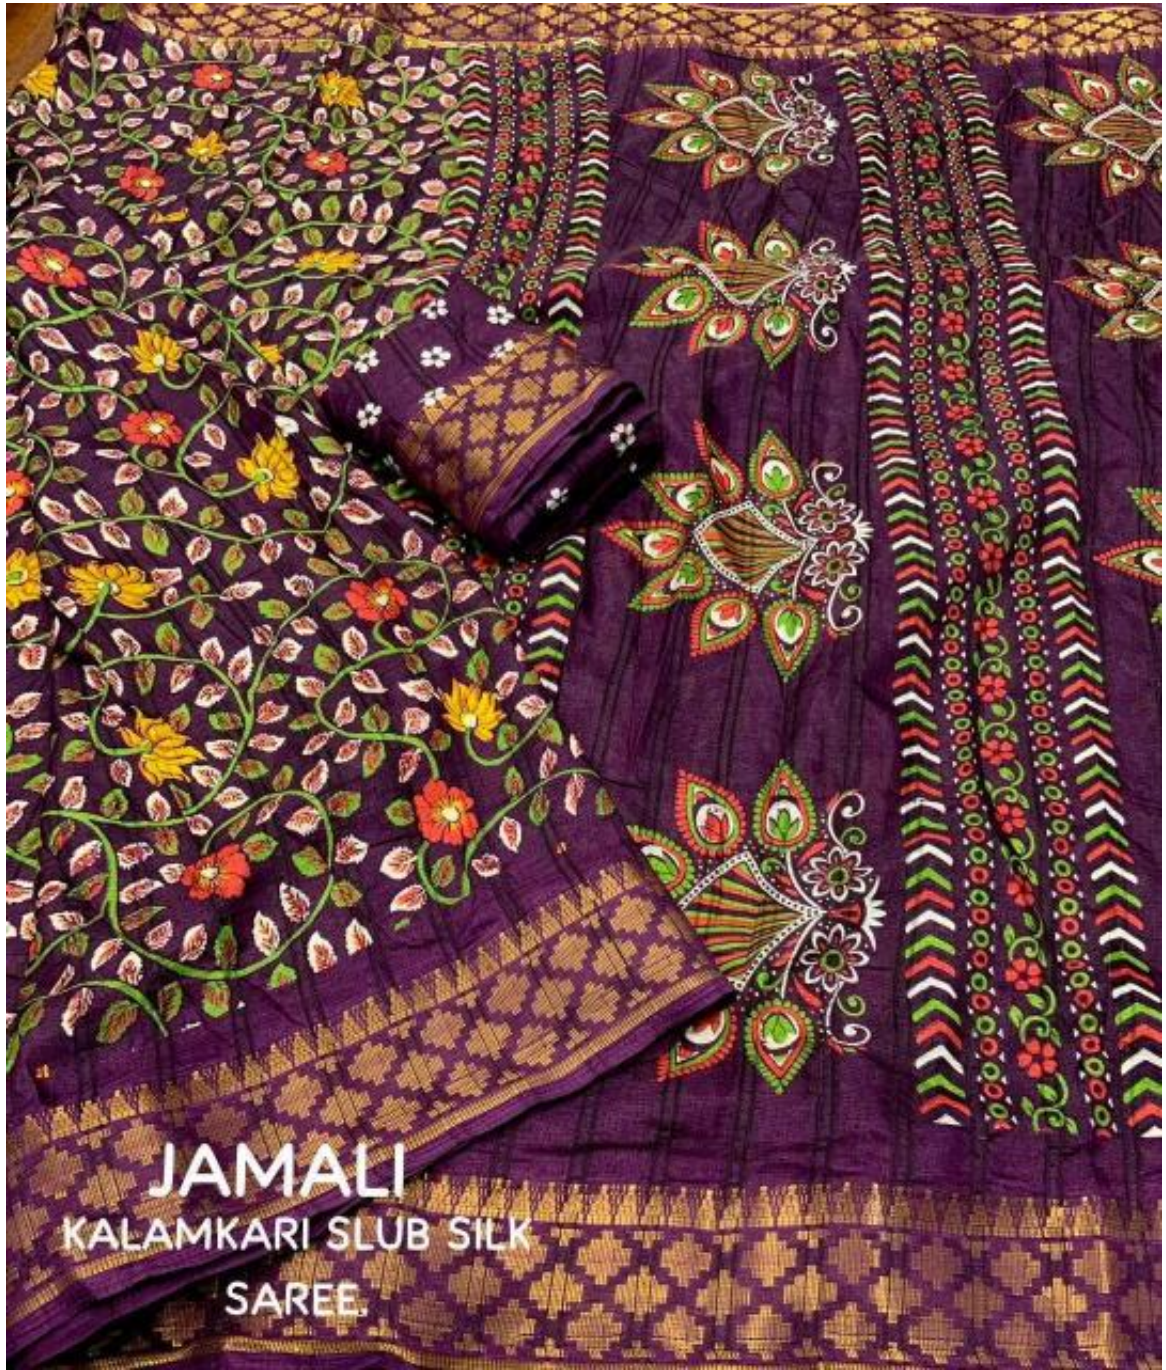

GREY
KALAMKARI SLUB SILK
SAREE.

TEAL BLUE
KALAMKARI SLUB SILK
SAREE.

JAMALI
KALAMKARI SLUB SILK
SAREE.

JAMALI
KALAMKARI SLUB SILK
SAREE.

MEHENDI
KALAMKARI SLUB SILK
SAREE.

MEHENDI
KALAMKARI SLUB SILK
SAREE.

MUSTRAD
KALAMKARI SLUB SILK
SAREE.

MUSTRAD
KALAMKARI SLUB SILK
SAREE.