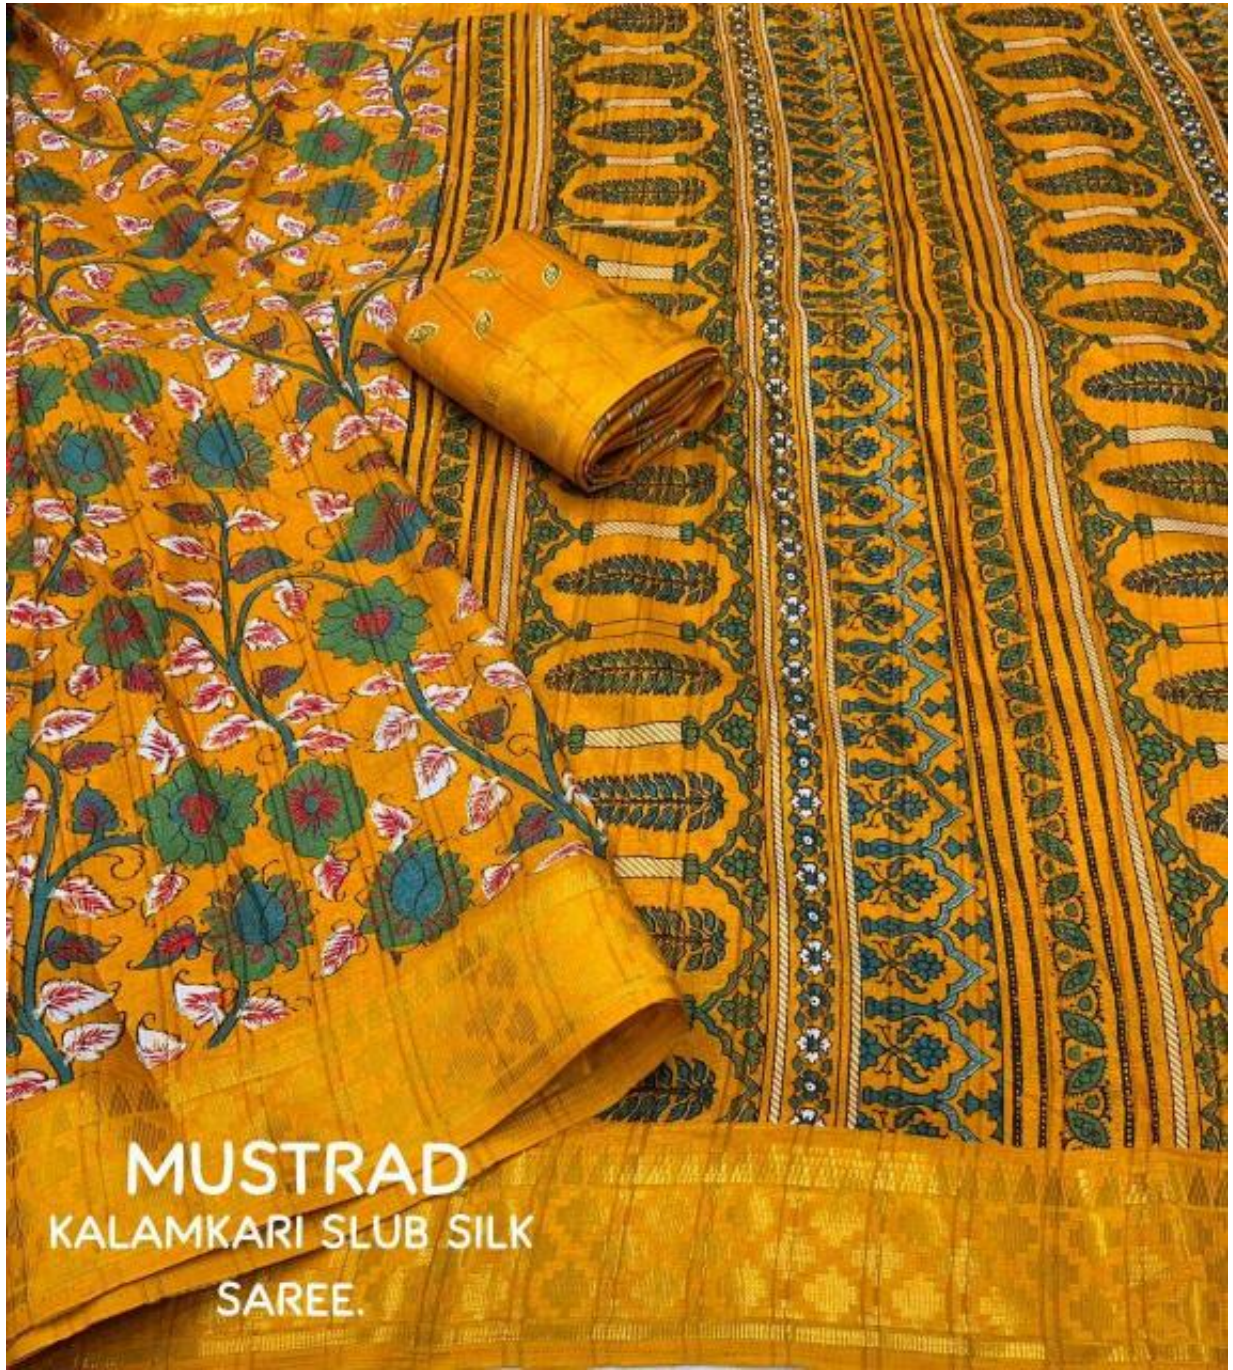

GREY
KALAMKARI SLUB SILK
SAREE.

TEAL BLUE
KALAMKARI SLUB SILK
SAREE.

JAMALI
KALAMKARI SLUB SILK
SAREE.

JAMALI
KALAMKARI SLUB SILK
SAREE.

MEHENDI
KALAMKARI SLUB SILK
SAREE.

MEHENDI
KALAMKARI SLUB SILK
SAREE.

MUSTRAD
KALAMKARI SLUB SILK
SAREE.

MUSTRAD
KALAMKARI SLUB SILK
SAREE.