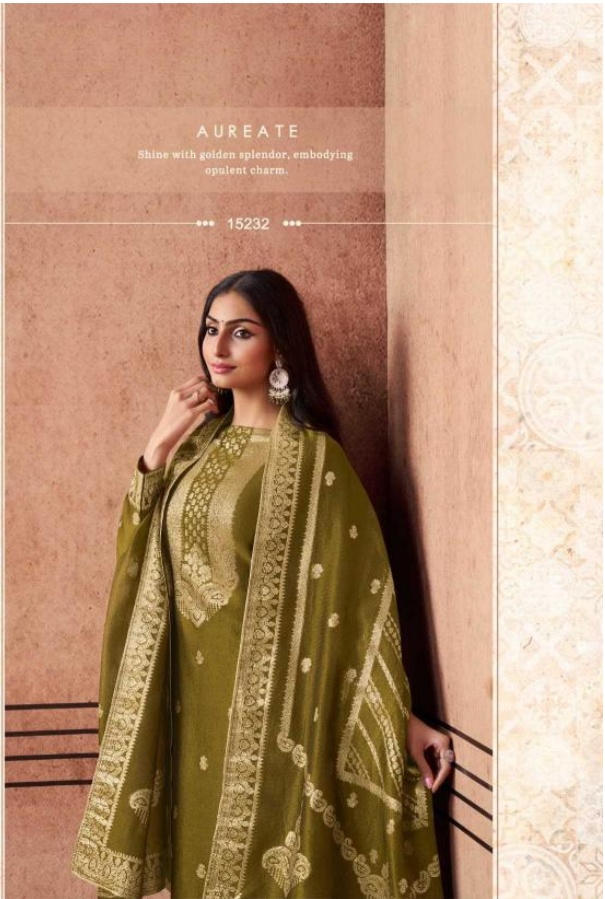

AUREATE

••• 15232 •••