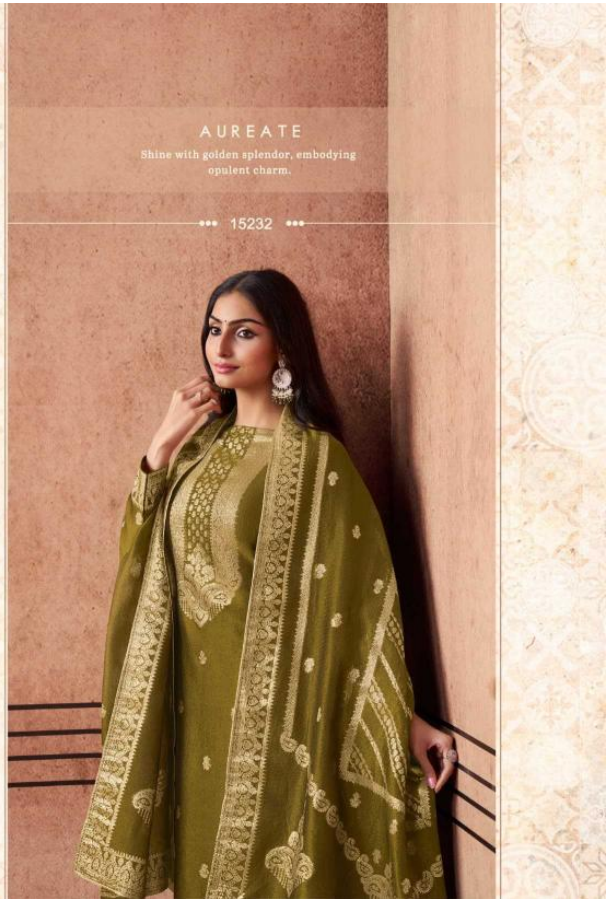

ZISA[®]

ESSENCE

AUREATE

Shine with golden splendor, embodying opulent charm.

*** 15232 ***

*** VORTEX ***

Spin into the center of fashion, creating a whirlwind of style.

15234