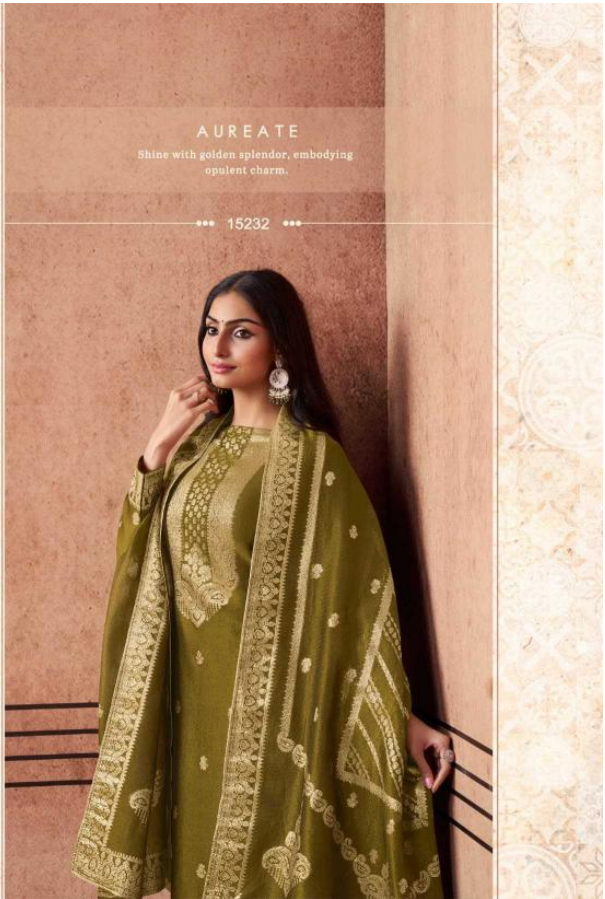

ZISA[®]

ESSENCE

AUREATE

Shine with golden splendor, embodying opulent charm.

*** 15232 ***

*** VORTEX ***

Spin into the center of fashion, creating a whirlwind of style.

15234