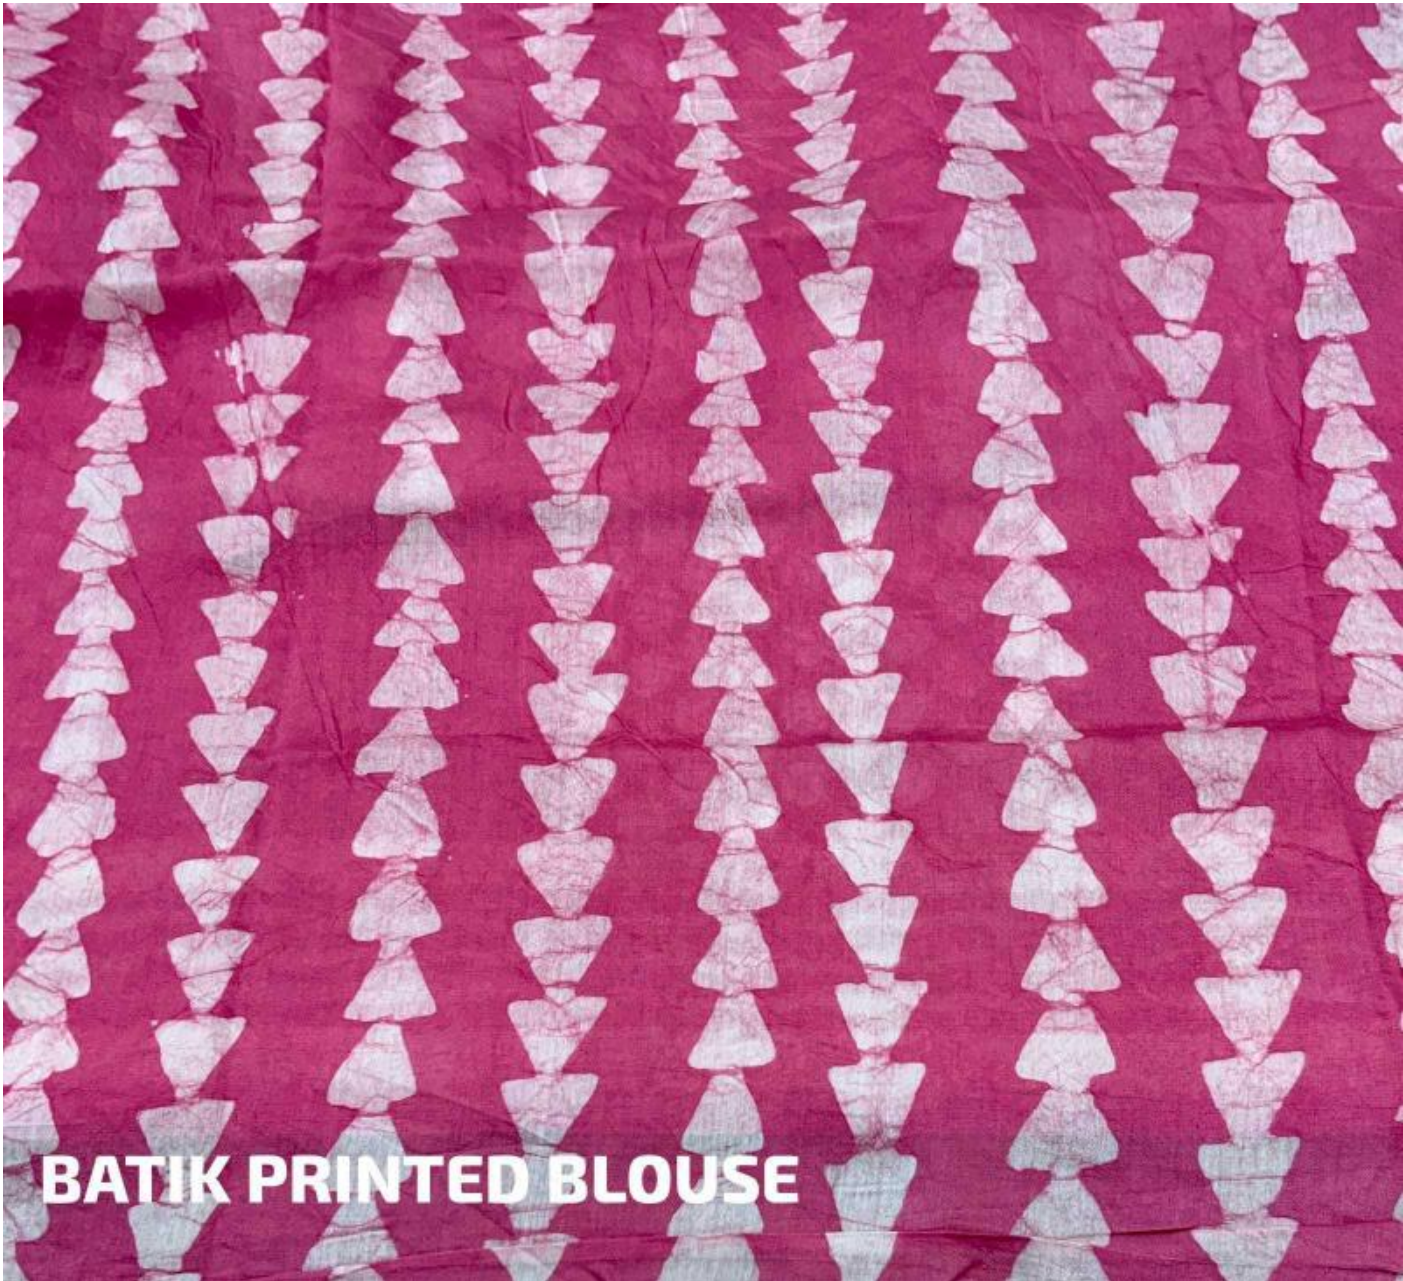

090 SOFT PINK
PURE COTTON CHANDERI BATIK PRINT
SAREE.
COTTON TASSLES.
BATIK ROUNDED BLOUSE.
SAREE- 5.5 METERS.
BLOUSE- 1 METER.

BATIK PRINTED BLOUSE

**090 SOFT PINK
PURE COTTON CHANDERI BATIK
PRINT SAREE.
COTTON TASSLES.
BATIK ROUNDED BLOUSE.
SAREE- 5.5 METERS.
BLOUSE- 1 METER.**

**090 SOFT PINK
PURE COTTON CHANDERI BATIK
PRINT SAREE.
COTTON TASSLES.
BATIK ROUNDED BLOUSE.
SAREE- 5.5 METERS.
BLOUSE- 1 METER.**

**090 DUSTY GREEN
PURE COTTON CHANDERI BATIK
PRINT SAREE.
COTTON TASSLES.
BATIK ROUNDED BLOUSE.
SAREE- 5.5 METERS.
BLOUSE- 1 METER.**

090 LEVANDER
PURE COTTON CHANDERI BATIK
PRINT SAREE.
COTTON TASSLES.
BATIK ROUNDED BLOUSE.
SAREE- 5.5 METERS.
BLOUSE- 1 METER.

**090 LEVANDER
PURE COTTON CHANDERI BATIK
PRINT SAREE.
COTTON TASSLES.
BATIK ROUNDED BLOUSE.
SAREE- 5.5 METERS.
BLOUSE- 1 METER.**