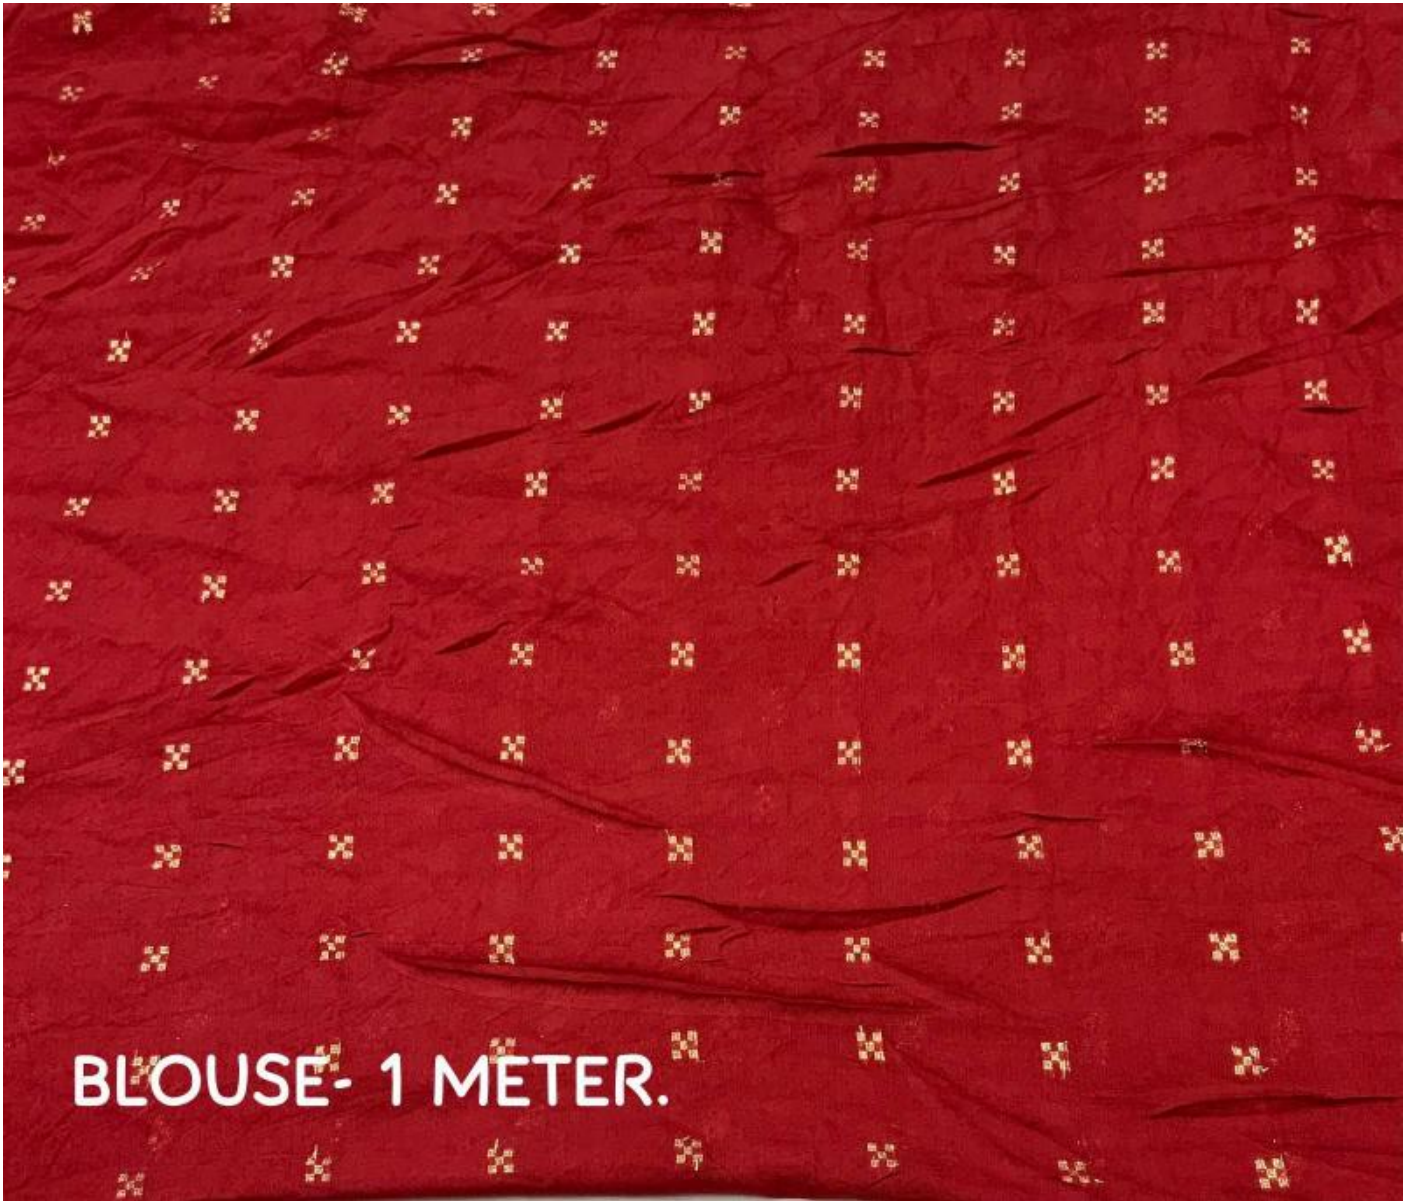

LEMON.

GEORGETTE FLORAL PRINTS.

PATCHED FANCY BORDER.

TYE & DYE BLOUSE.

SAREE- 5.5 METERS.

BLOUSE - 1 METER.

BLACK.

GEORGETTE FLORAL PRINTS.
PATCHED FANCY BORDER.

TYE & DYE BLOUSE.
SAREE- 5.5 METERS.
BLOUSE - 1 METER.

PINK.

GEORGETTE FLORAL PRINTS.
PATCHED FANCY BORDER.

TYE & DYE BLOUSE.
SAREE- 5.5 METERS.
BLOUSE - 1 METER.

BLOUSE- 1 METER.

WHITE.
GEORGETTE FLORAL PRINTS.
PATCHED FANCY BORDER.
TYE & DYE BLOUSE.
SAREE- 5.5 METERS.
BLOUSE - 1 METER.