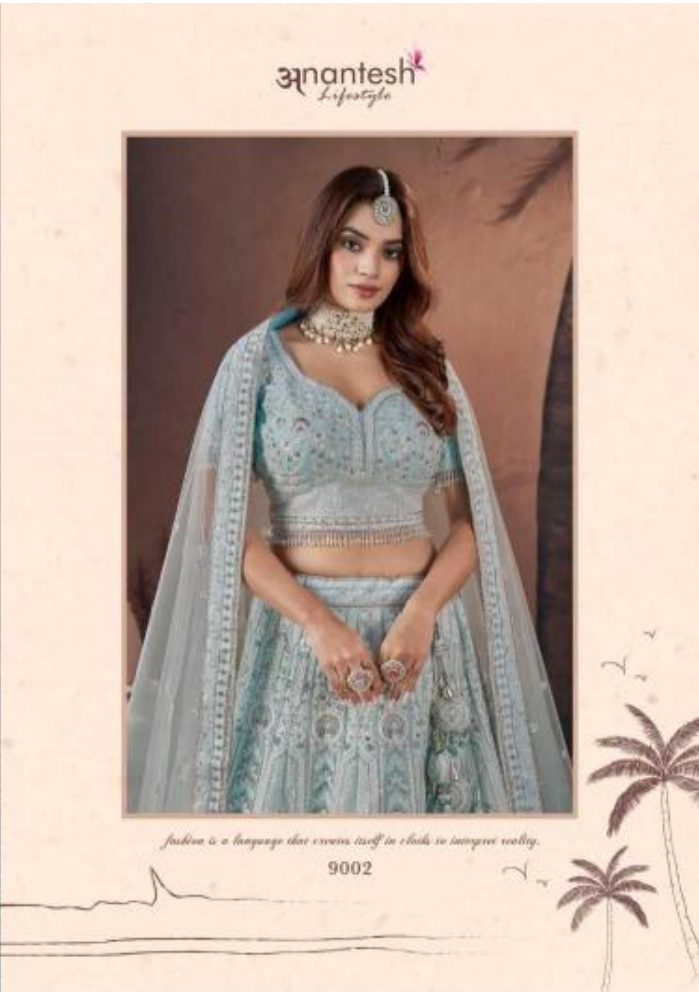

anantesh
Lifestyle

fashion is a language that creates itself in cloth, so interprets reality.

9002