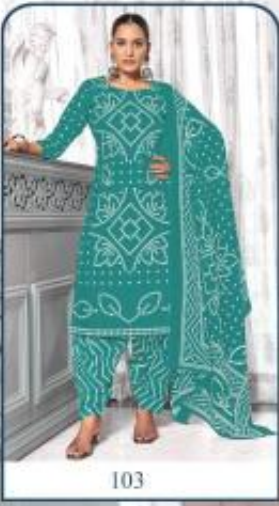

Radha
Suits
Heavy Poplin

103