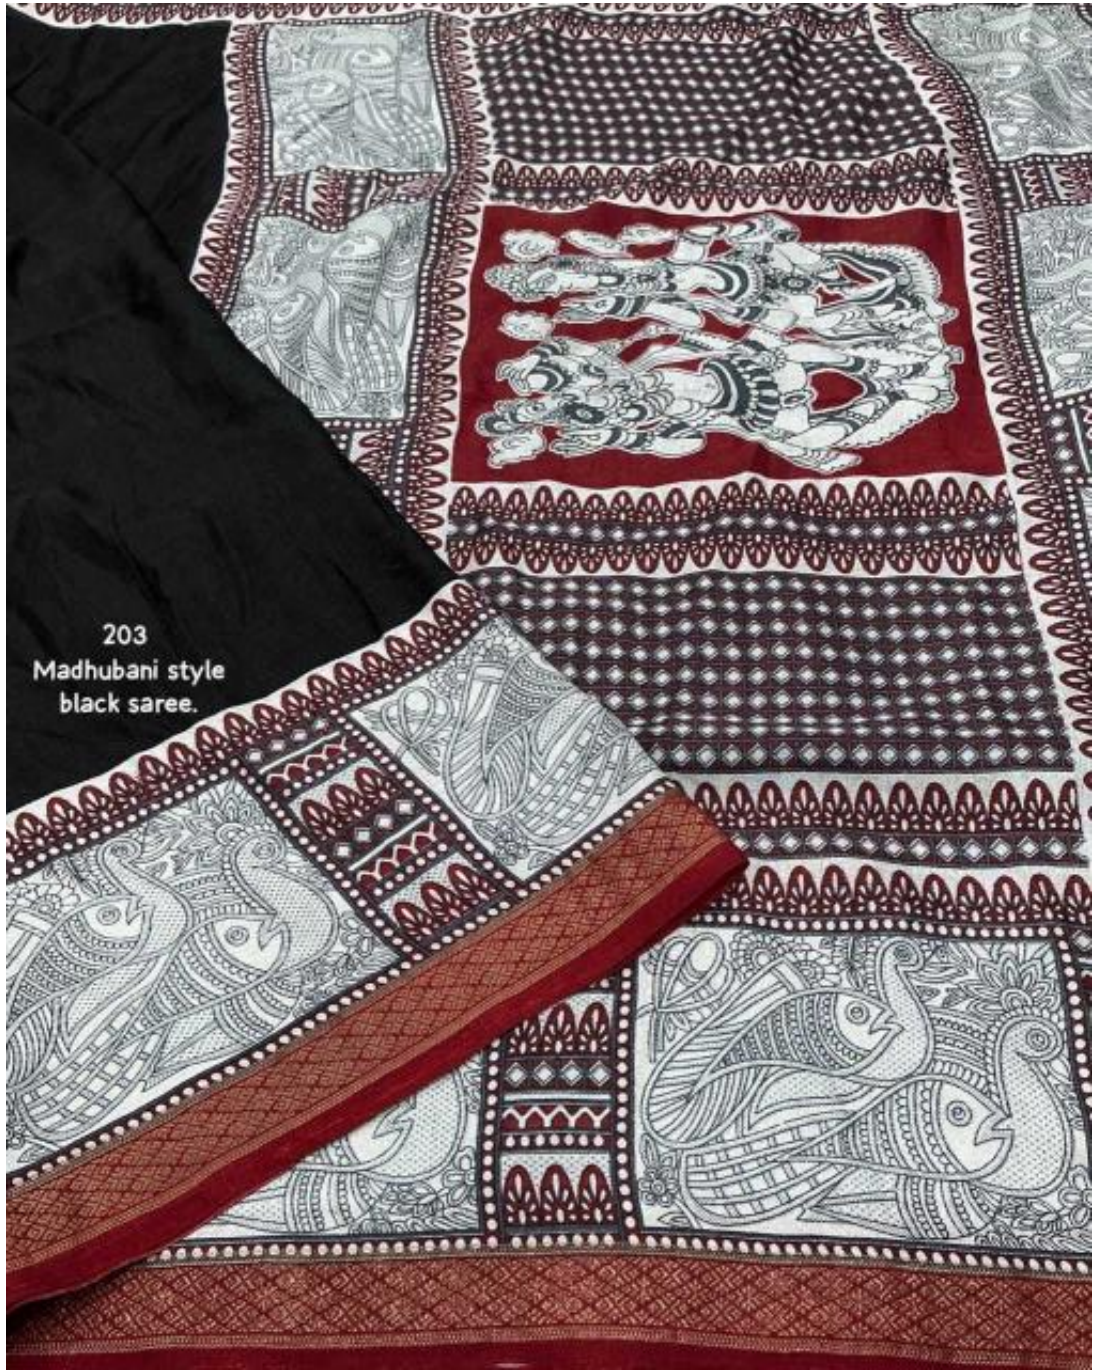

203
Madhubani style
black saree.

Blouse.

203
Madhubani style
black saree.

203
Madhubani style
black saree.

203
Madhubani style
black saree.

203
Madhubani style
black saree.

Texture Self
woven and zari
border

203
Madhubani style
black saree.