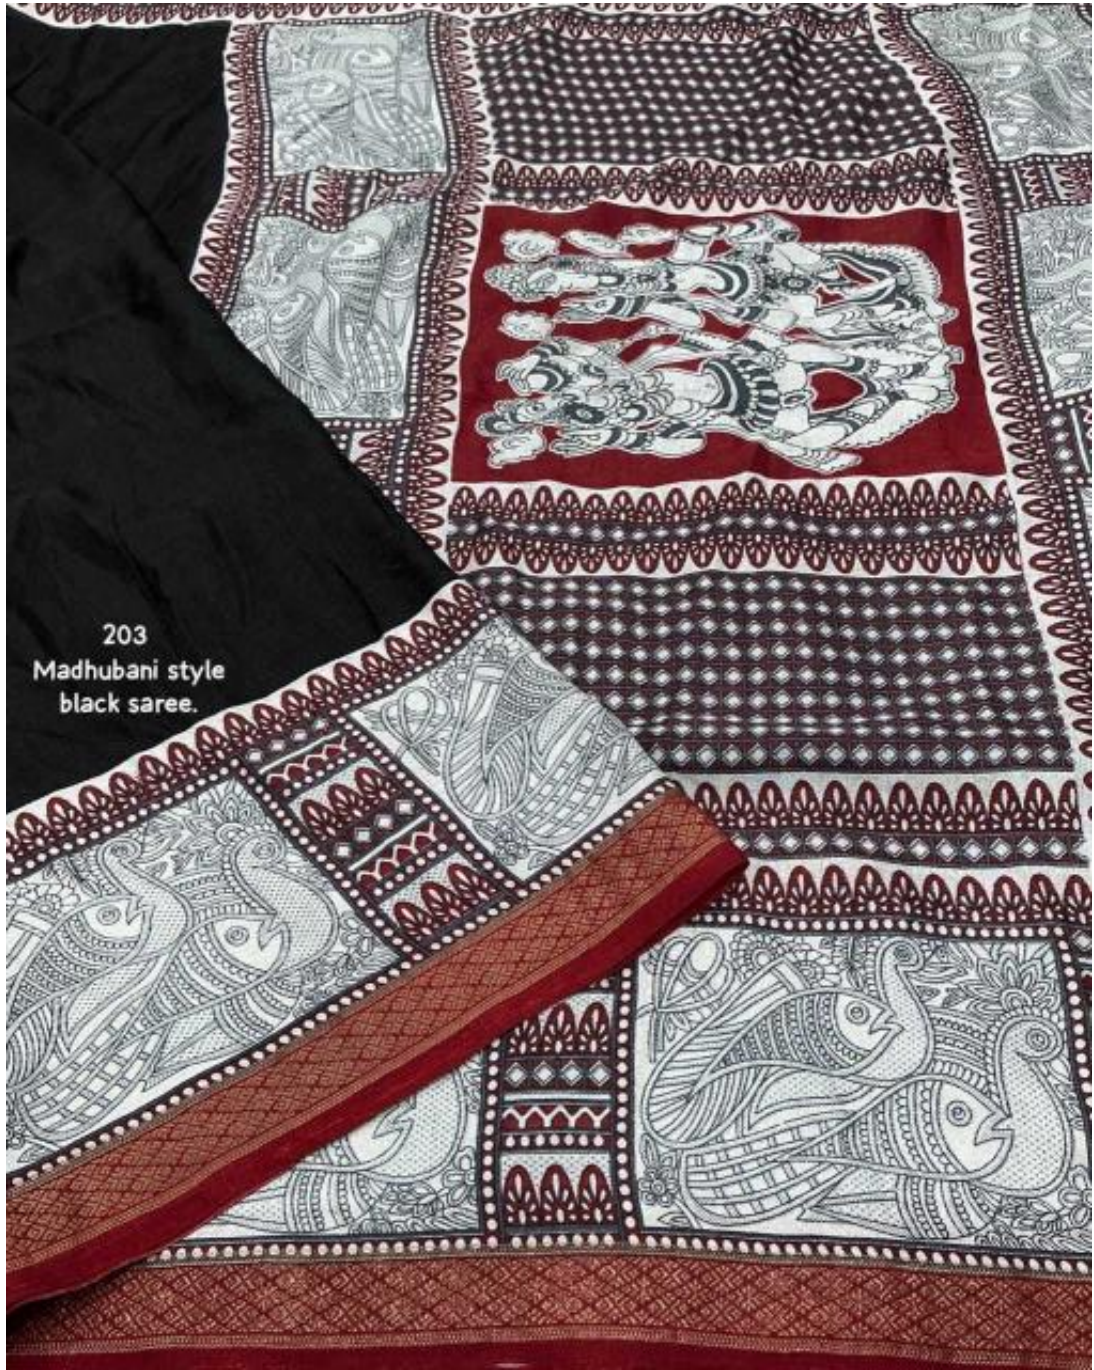

203  
Madhubani style  
black saree.

**Blouse.**

203  
Madhubani style  
black saree.

203  
Madhubani style  
black saree.

203  
Madhubani style  
black saree.

203  
Madhubani style  
black saree.

Texture Self  
woven and zari  
border

203  
Madhubani style  
black saree.