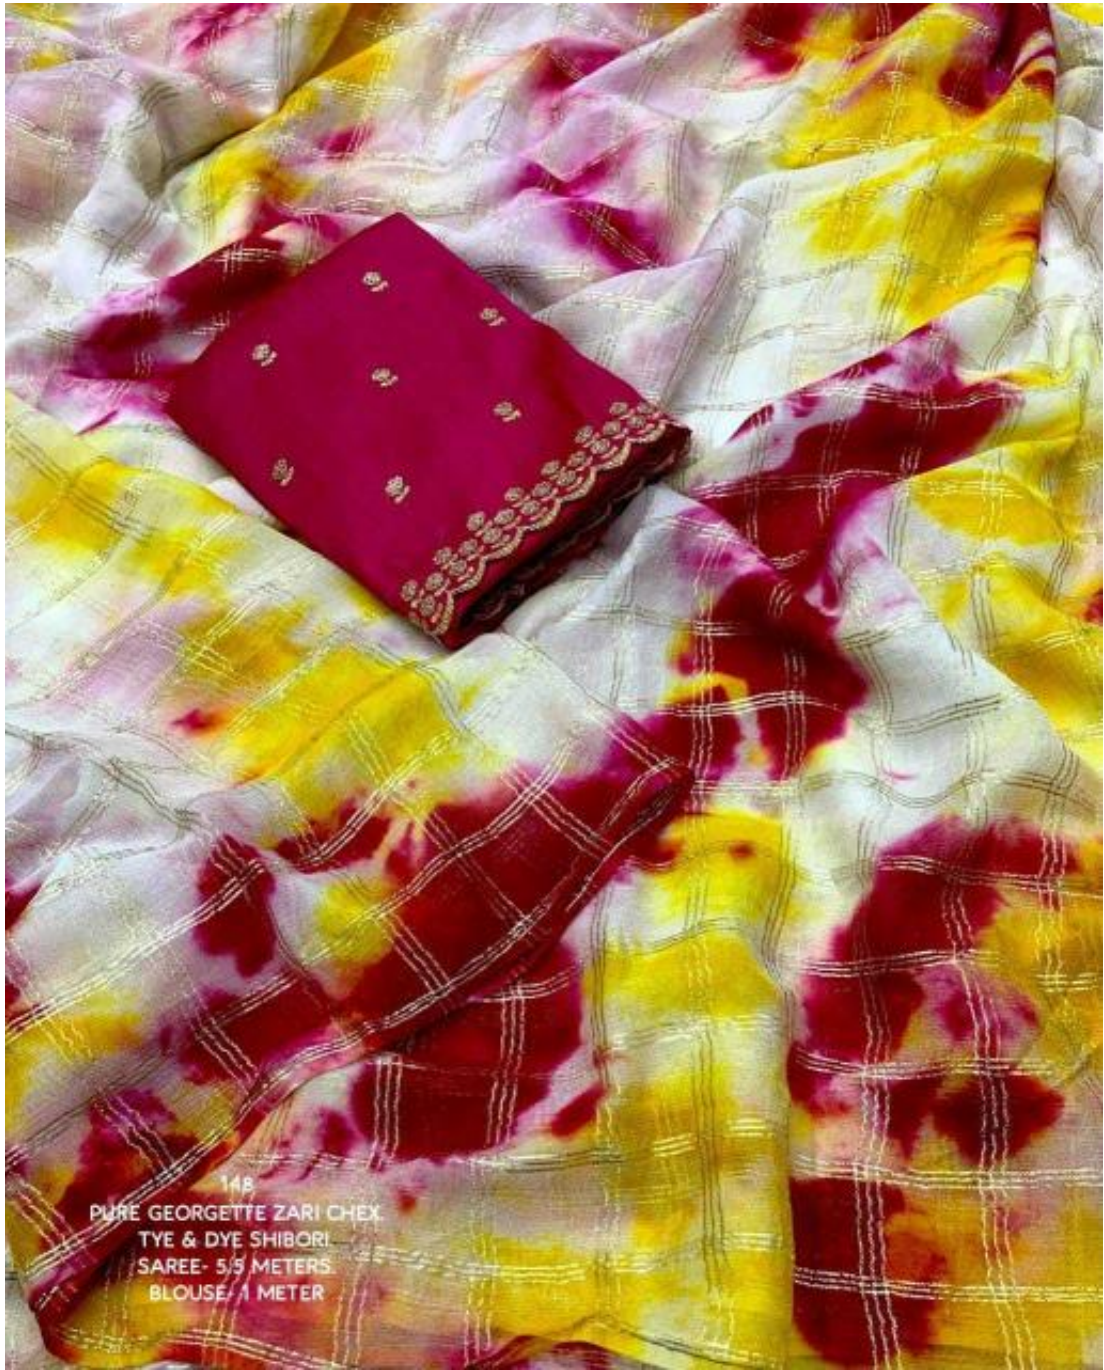

148
PURE GEORGETTE ZARI CHEX.
TYE & DYE SHIBORI.
SAREE- 5.5 METERS.
BLOUSE- 1 METER

148

PURE GEORGETTE ZARI CHEV.
TIE & DYE SHIBORI
SAREE- 5.5 METERS.
BLOUSE- 1 METER.

148

PURE GEORGETTE ZARI CHEH.
TYE & DYE SHIBORI.
SAREE- 5.5 METERS.
BLOUSE- 1 METER

148

PURE GEORGETTE ZARI CHEX.
TYE & DYE SHIBORI.
SAREE- 5.5 METERS.
BLOUSE- 1 METER

148
PURE GEORGETTE ZARI CHEX
TYE & DYE SHIBORI
SAREE- 5.5 METERS
BLOUSE/ 1 METER

148

PURE GEORGETTE ZARI CHEX.
TYE & DYE SHIBORI.
SAREE- 5.5 METERS.
BLOUSE- 1 METER

BLOUSE- 1 METER