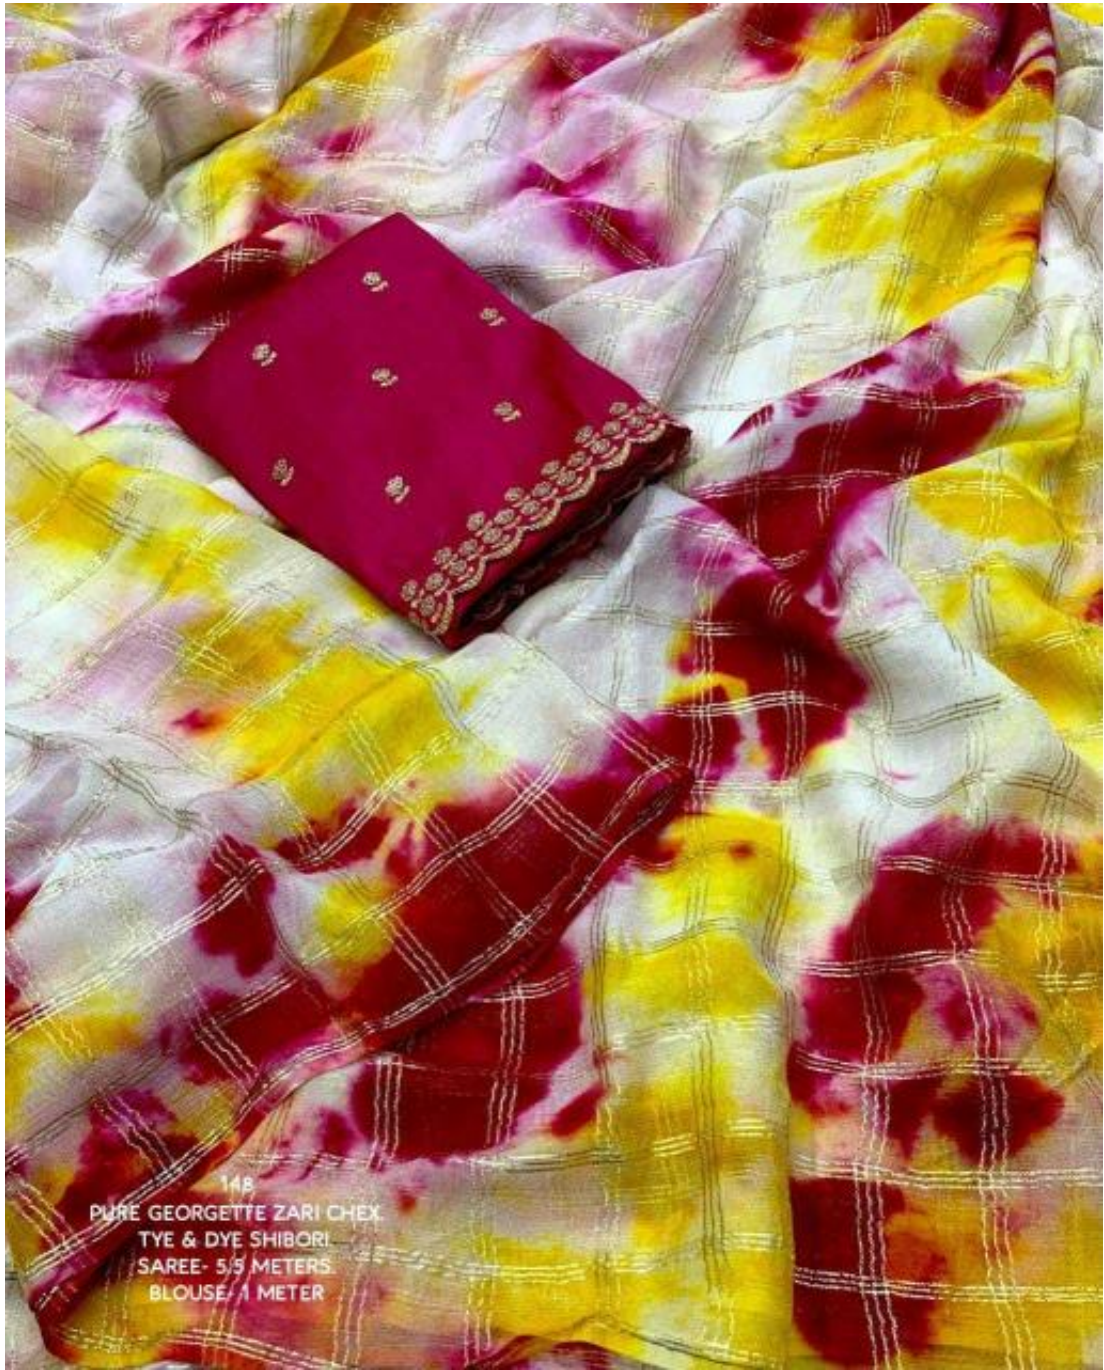

148  
PURE GEORGETTE ZARI CHEX.  
TYE & DYE SHIBORI.  
SAREE- 5.5 METERS.  
BLOUSE- 1 METER

148

PURE GEORGETTE ZARI CHEV.  
TIE & DYE SHIBORI  
SAREE- 5.5 METERS.  
BLOUSE- 1 METER.

148  
PURE GEORGETTE ZARI CHEX.  
TYE & DYE SHIBORI.  
SAREE- 5.5 METERS.  
BLOUSE- 1 METER

148

PURE GEORGETTE ZARI CHEX.  
TYE & DYE SHIBORI.  
SAREE- 5.5 METERS.  
BLOUSE- 1 METER

148  
PURE GEORGETTE ZARI CHEX  
TYE & DYE SHIBORI  
SAREE- 5.5 METERS  
BLOUSE/ 1 METER

148

PURE GEORGETTE ZARI CHEX.  
TYE & DYE SHIBORI.  
SAREE- 5.5 METERS.  
BLOUSE- 1 METER

**BLOUSE- 1 METER**