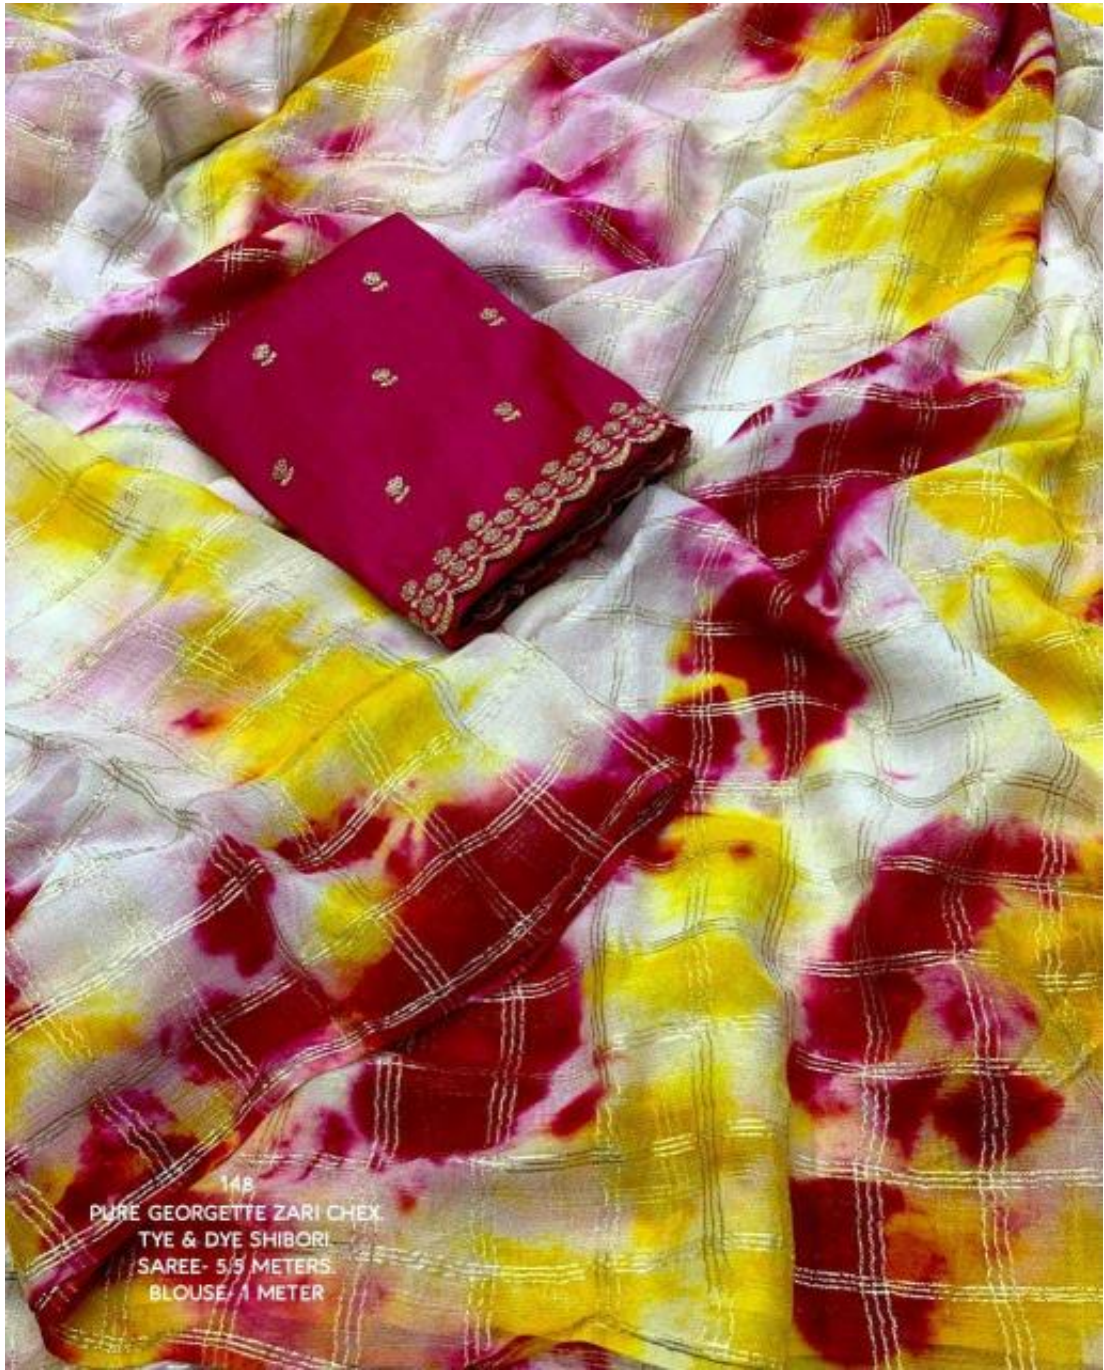

148
PURE GEORGETTE ZARI CHEX.
TYE & DYE SHIBORI.
SAREE- 5.5 METERS.
BLOUSE- 1 METER

148

PURE GEORGETTE ZARI CHEV.
TIE & DYE SHIBORI
SAREE- 5.5 METERS.
BLOUSE- 1 METER.

148
PURE GEORGETTE ZARI CHEX.
TYE & DYE SHIBORI.
SAREE- 5.5 METERS.
BLOUSE- 1 METER

148

PURE GEORGETTE ZARI CHEX.
TYE & DYE SHIBORI.
SAREE- 5.5 METERS.
BLOUSE- 1 METER

148
PURE GEORGETTE ZARI CHEX
TYE & DYE SHIBORI
SAREE- 5.5 METERS
BLOUSE/ 1 METER

148

PURE GEORGETTE ZARI CHEX.
TYE & DYE SHIBORI.
SAREE- 5.5 METERS.
BLOUSE- 1 METER

BLOUSE- 1 METER