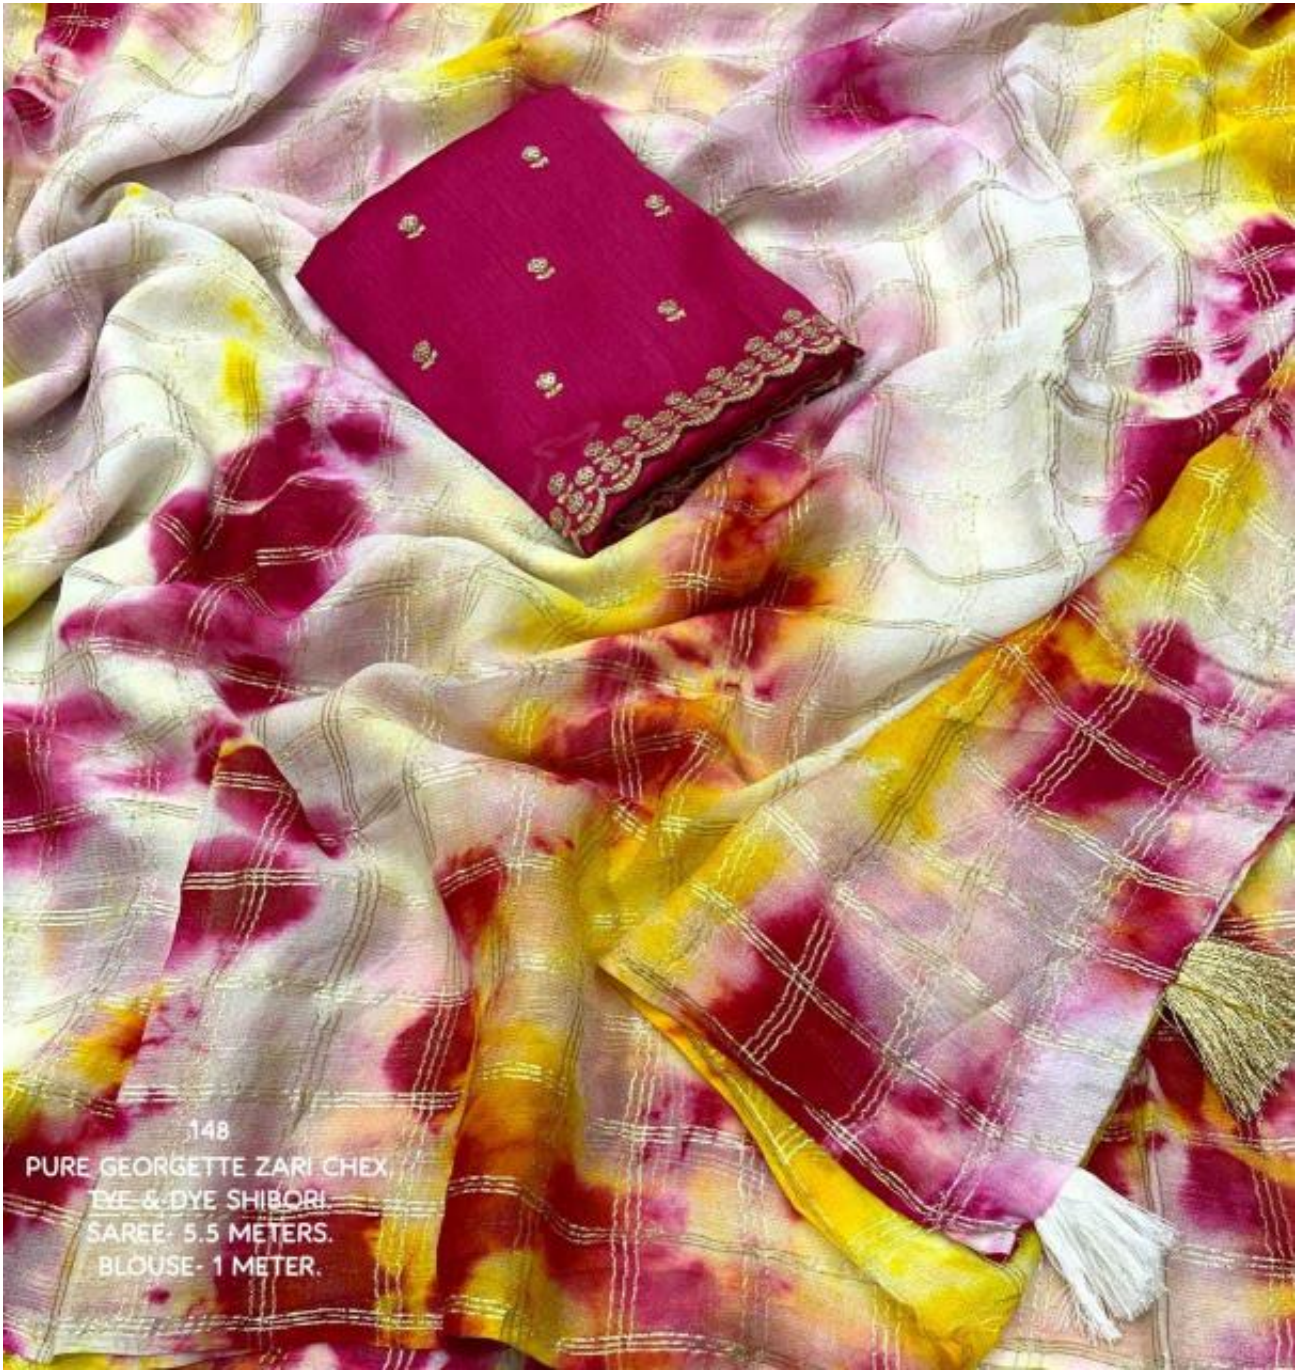

148
PURE GEORGETTE ZARI CHEX.
TYE & DYE SHIBORI.
SAREE- 5.5 METERS.
BLOUSE- 1 METER

148

PURE GEORGETTE ZARI CHEV.
TIE & DYE SHIBORI
SAREE- 5.5 METERS.
BLOUSE- 1 METER.

148
PURE GEORGETTE ZARI CHEX.
TYE & DYE SHIBORI.
SAREE- 5.5 METERS.
BLOUSE- 1 METER

148

PURE GEORGETTE ZARI CHEX.
TYE & DYE SHIBORI.
SAREE- 5.5 METERS.
BLOUSE- 1 METER

148
PURE GEORGETTE ZARI CHEX
TYE & DYE SHIBORI
SAREE- 5.5 METERS
BLOUSE/ 1 METER

148

PURE GEORGETTE ZARI CHEX.
TYE & DYE SHIBORI.
SAREE- 5.5 METERS.
BLOUSE- 1 METER