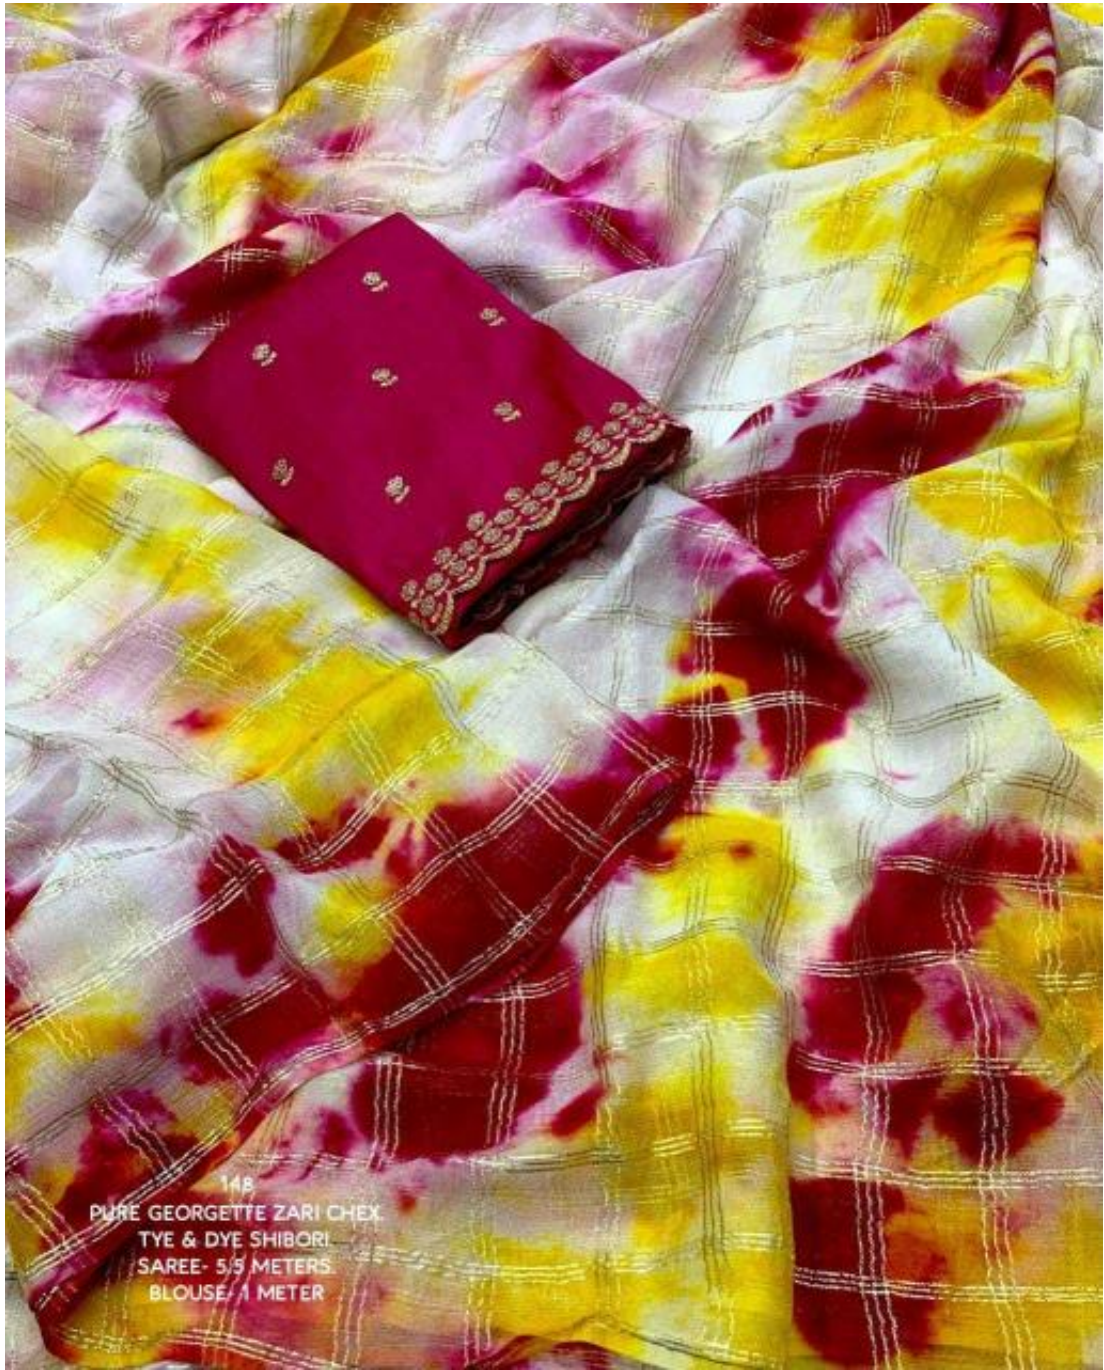

148

PURE GEORGETTE ZARI CHEX.
TYE & DYE SHIBORI.
SAREE- 5.5 METERS.
BLOUSE- 1 METER

148

PURE GEORGETTE ZARI CHEV.
TIE & DYE SHIBORI
SAREE- 5.5 METERS.
BLOUSE- 1 METER.

148

PURE GEORGETTE ZARI CHEX.
TYE & DYE SHIBORI.
SAREE- 5.5 METERS.
BLOUSE- 1 METER

148

PURE GEORGETTE ZARI CHEX.
TYE & DYE SHIBORI.
SAREE- 5.5 METERS.
BLOUSE- 1 METER

148
PURE GEORGETTE ZARI CHEX
TYE & DYE SHIBORI
SAREE- 5.5 METERS
BLOUSE/ 1 METER

148

PURE GEORGETTE ZARI CHEX.
TYE & DYE SHIBORI.
SAREE- 5.5 METERS.
BLOUSE- 1 METER

BLOUSE- 1 METER