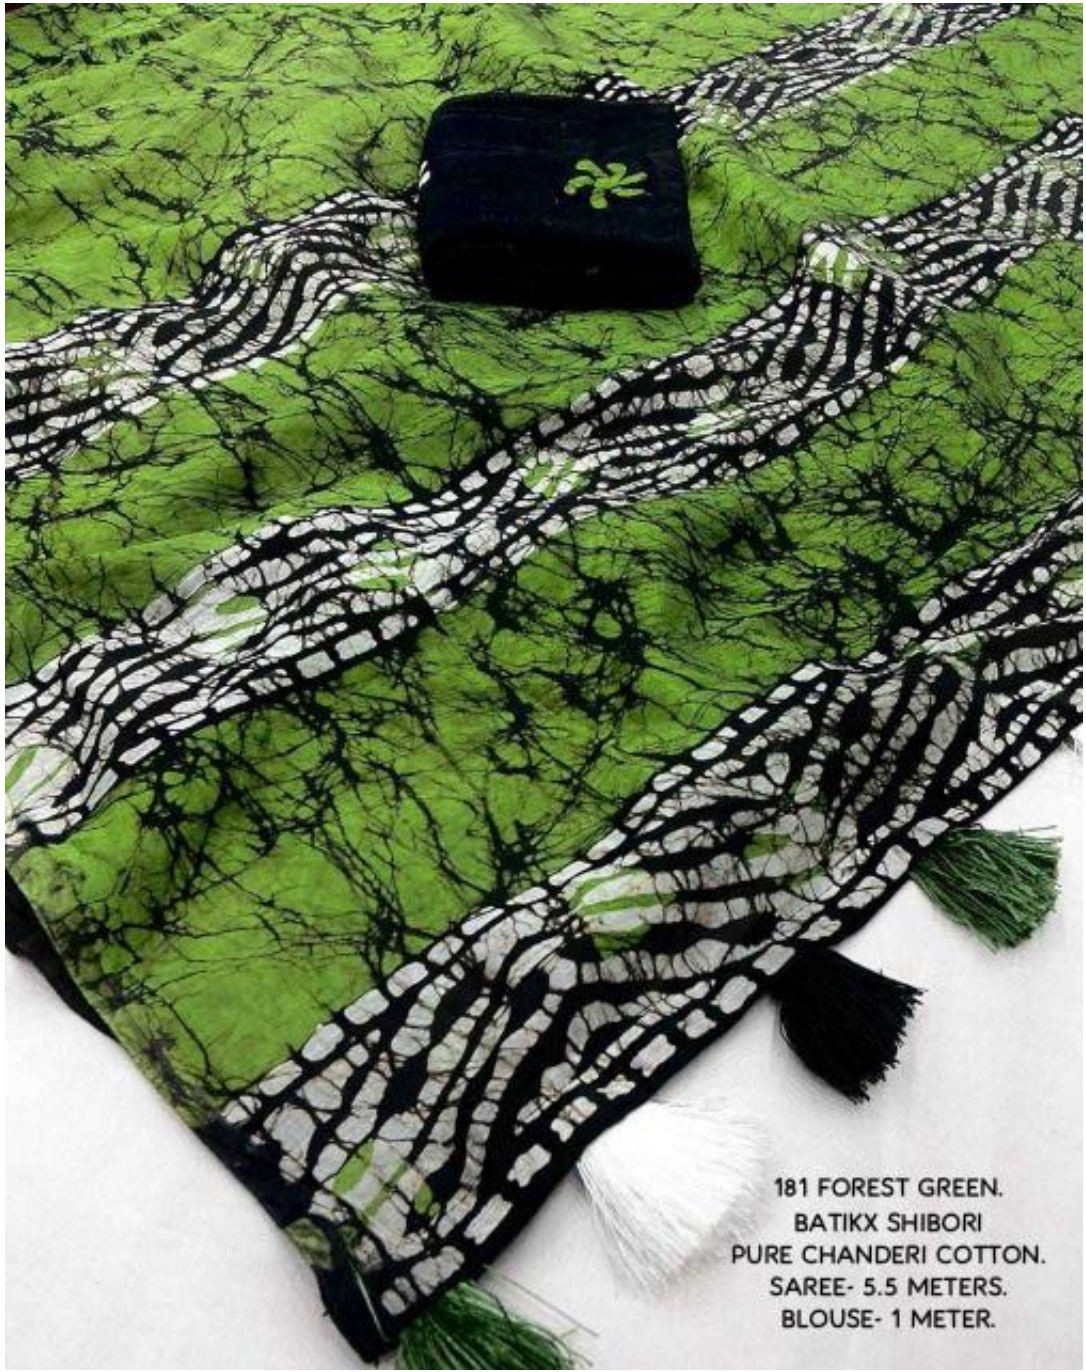

181 FOREST GREEN.
BATIKX SHIBORI
PURE CHANDERI COTTON.
SAREE- 5.5 METERS.
BLOUSE- 1 METER.