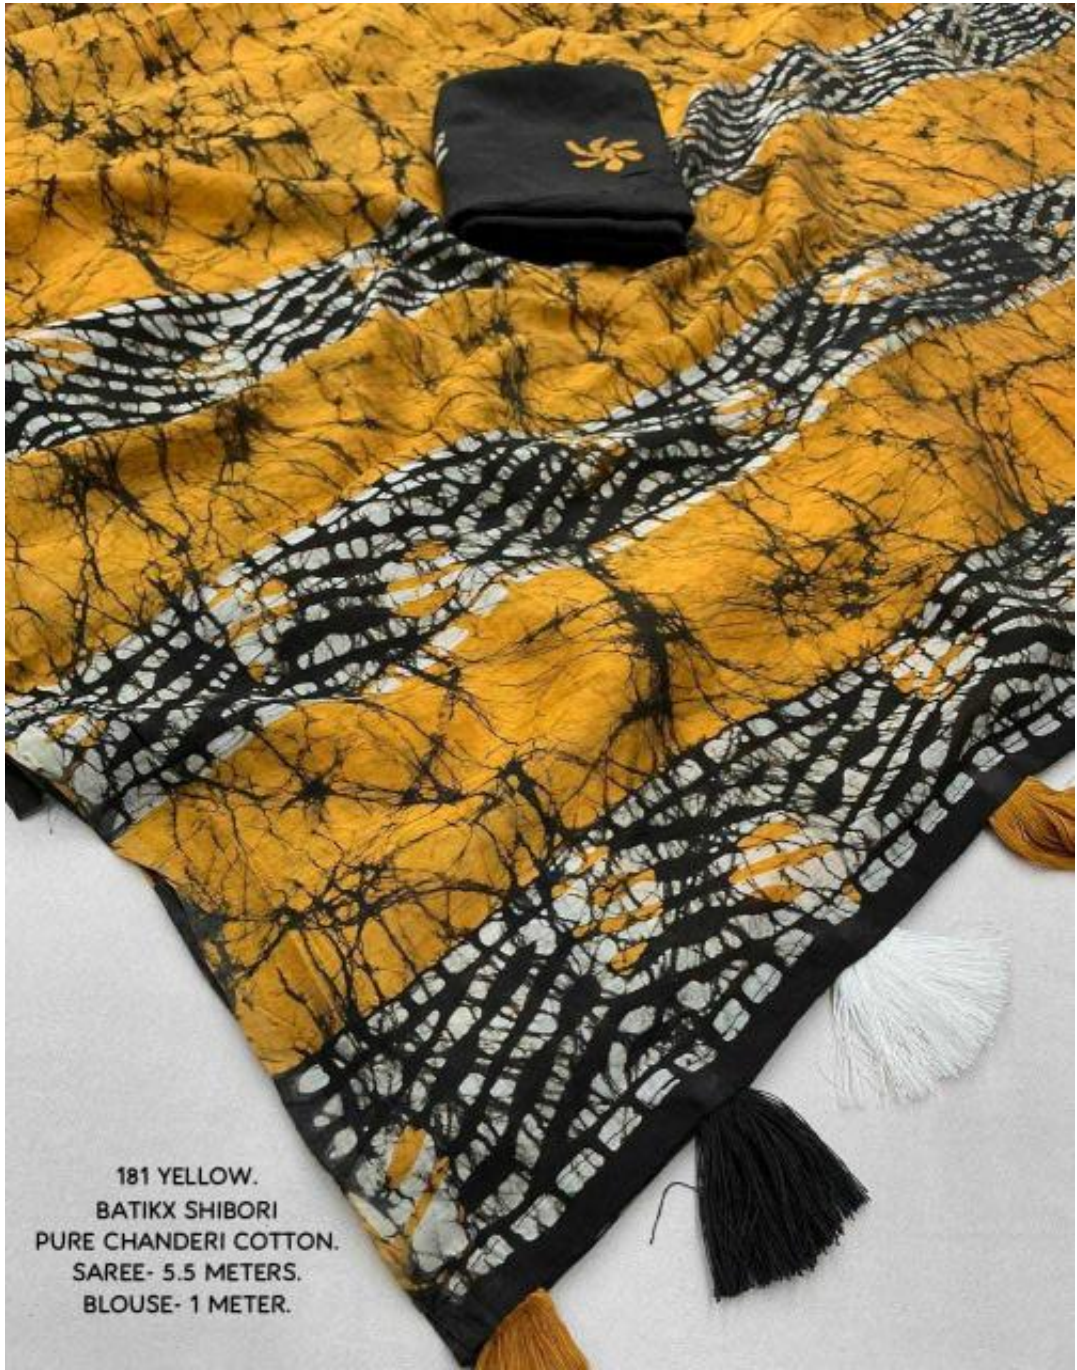

181 YELLOW.
BATIKX SHIBORI
PURE CHANDERI COTTON.
SAREE- 5.5 METERS.
BLOUSE- 1 METER.