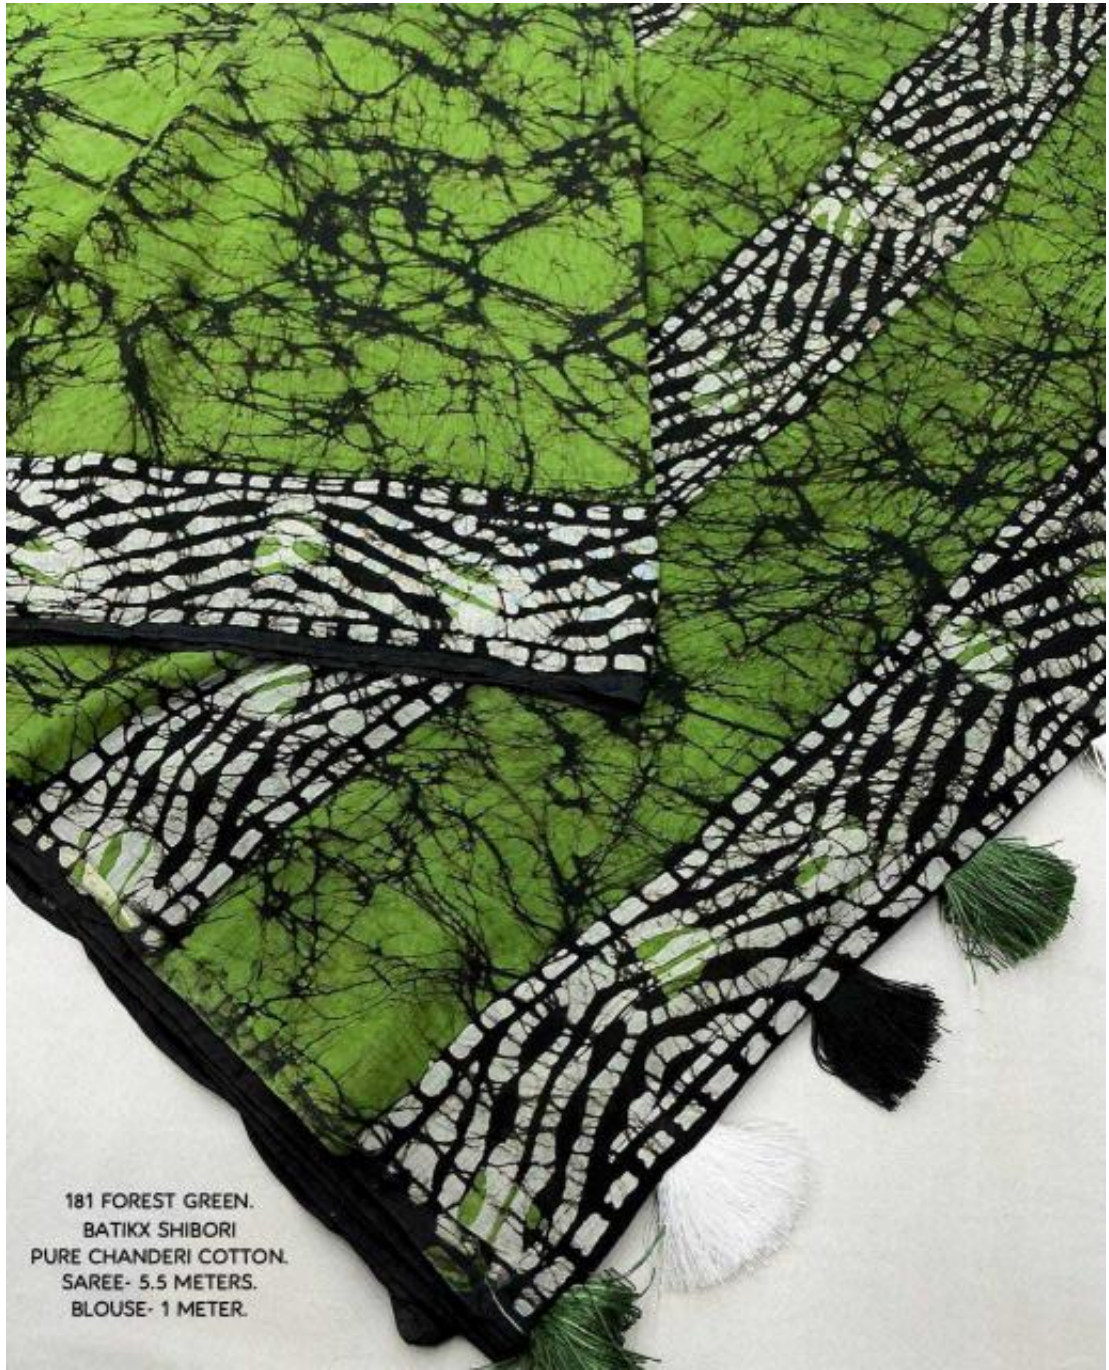

181 FOREST GREEN.
BATIKX SHIBORI
PURE CHANDERI COTTON.
SAREE- 5.5 METERS.
BLOUSE- 1 METER.