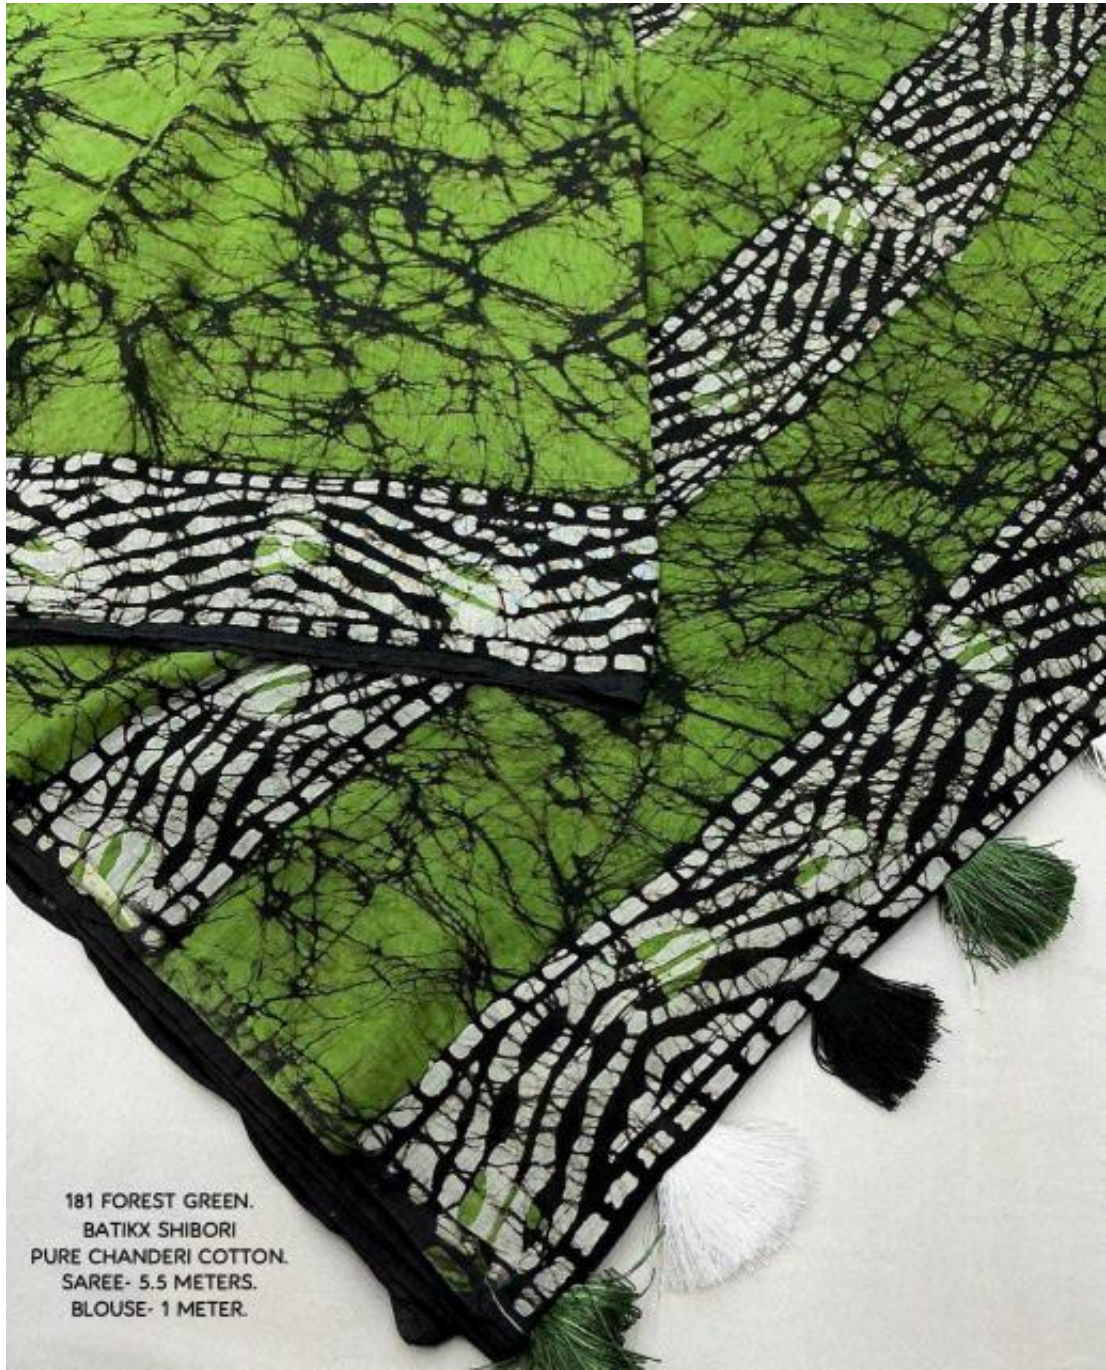

181 FOREST GREEN.
BATIKX SHIBORI
PURE CHANDERI COTTON.
SAREE- 5.5 METERS.
BLOUSE- 1 METER.