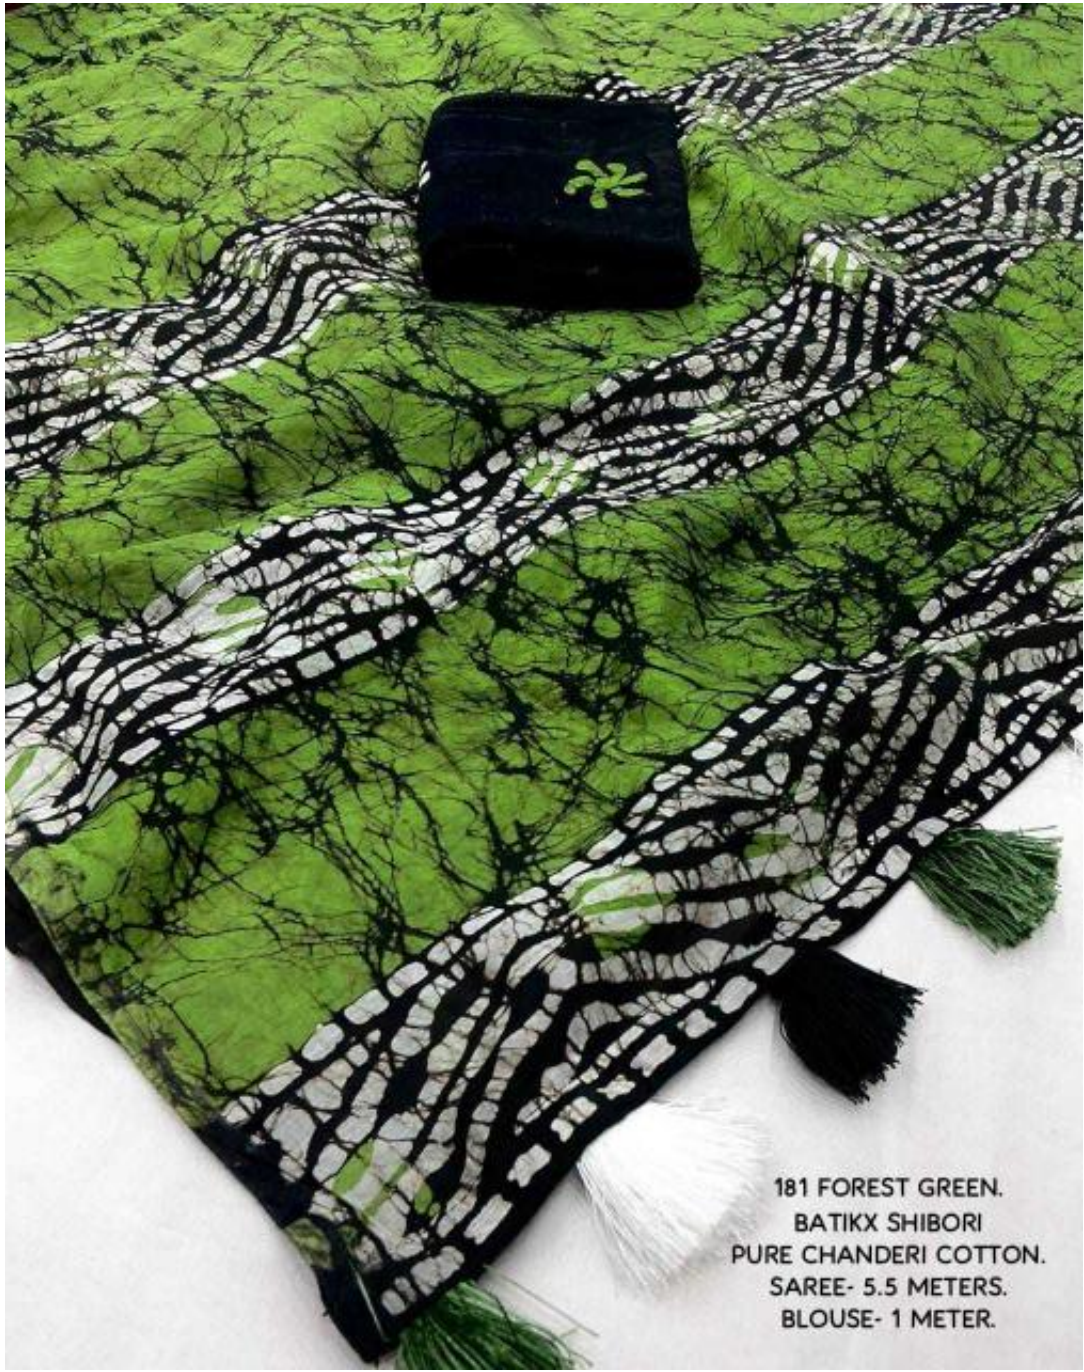

181 FOREST GREEN.
BATIKX SHIBORI
PURE CHANDERI COTTON.
SAREE- 5.5 METERS.
BLOUSE- 1 METER.