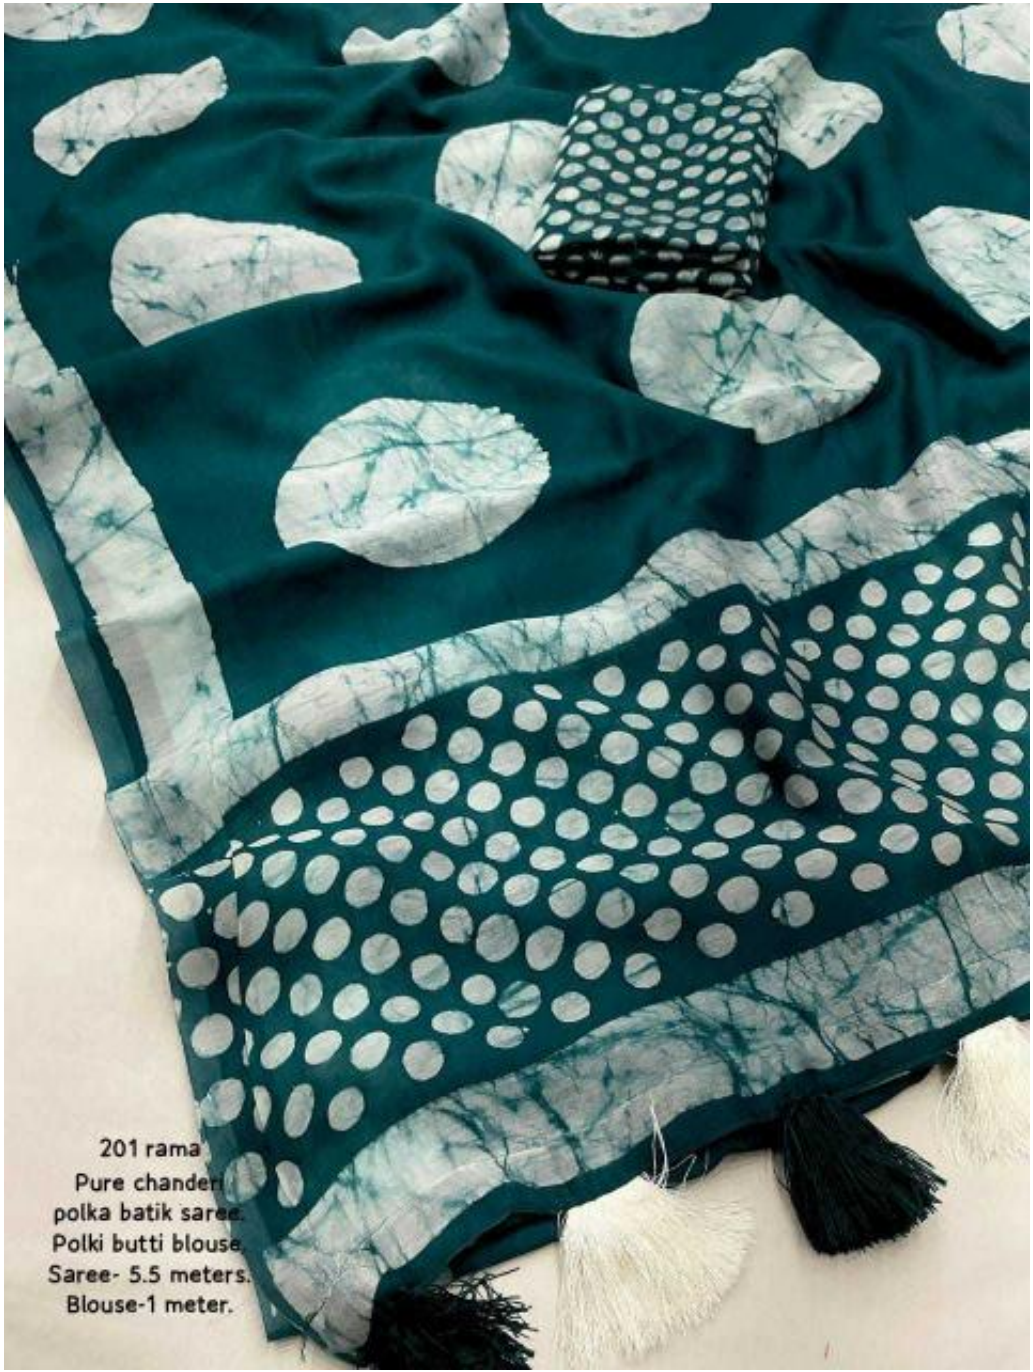

201 rama
Pure chanderi
polka batik saree.
Polki butti blouse.
Saree- 5.5 meters.
Blouse-1 meter.