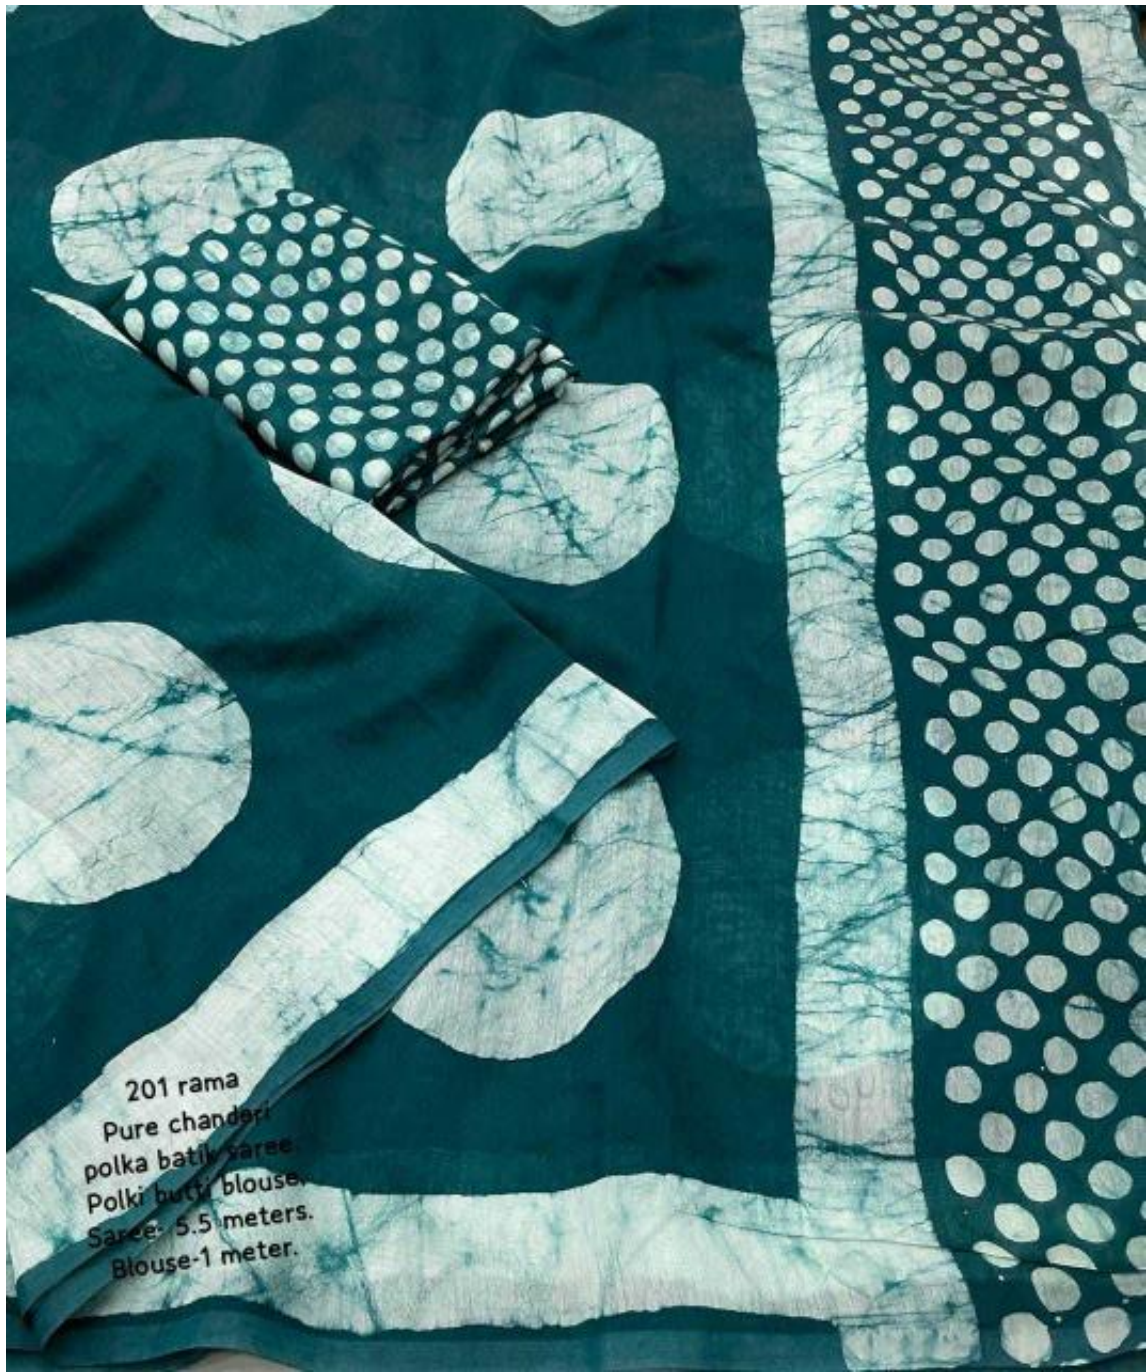

1 meter polki batik
blouse.

201 fancy grey.
Pure chanderi
polka batik saree
Polki batti blouse.
Saree- 5.5 meters.
Blouse-1 meter.

201 marronish
Pure chanderi
polka batik saree.
Polki butti blouse
Saree- 5.5 meters.
Blouse-1 meter.

201 indigo
Pure chanderi
polka batik saree
Polki butti blouse
Saree- 8.5 meters.
Blouse-1 meter.

201 rama
Pure chanderi
polka batli saree.
Polki butti blouse.
Saree- 5.5 meters.
Blouse-1 meter.

201 dusty green
Pure chanderi
polka batik saree.
Polki butti blouse.
Saree- 5.5 meters.
Blouse-1 meter.

201 Turmeric.
Pure chanderi
polka batik saree.
Polki butti blouse.
Saree- 5.5 meters.
Blouse-1 meter.

201 dusty green.
Pure chanderi
polka batik saree.
Polki butti blouse.
Saree- 5.5 meters.
Blouse-1 meter.

201 fancy pink.
Pure chanderi
polka batik saree.
Polki butti blouse.
Saree- 5.5 meters.
Blouse-1 meter.

201 marronish
Pure chanderi
polka batik saree.
Polki butti blouse.
Saree- 5.5 meters.
Blouse-1 meter.