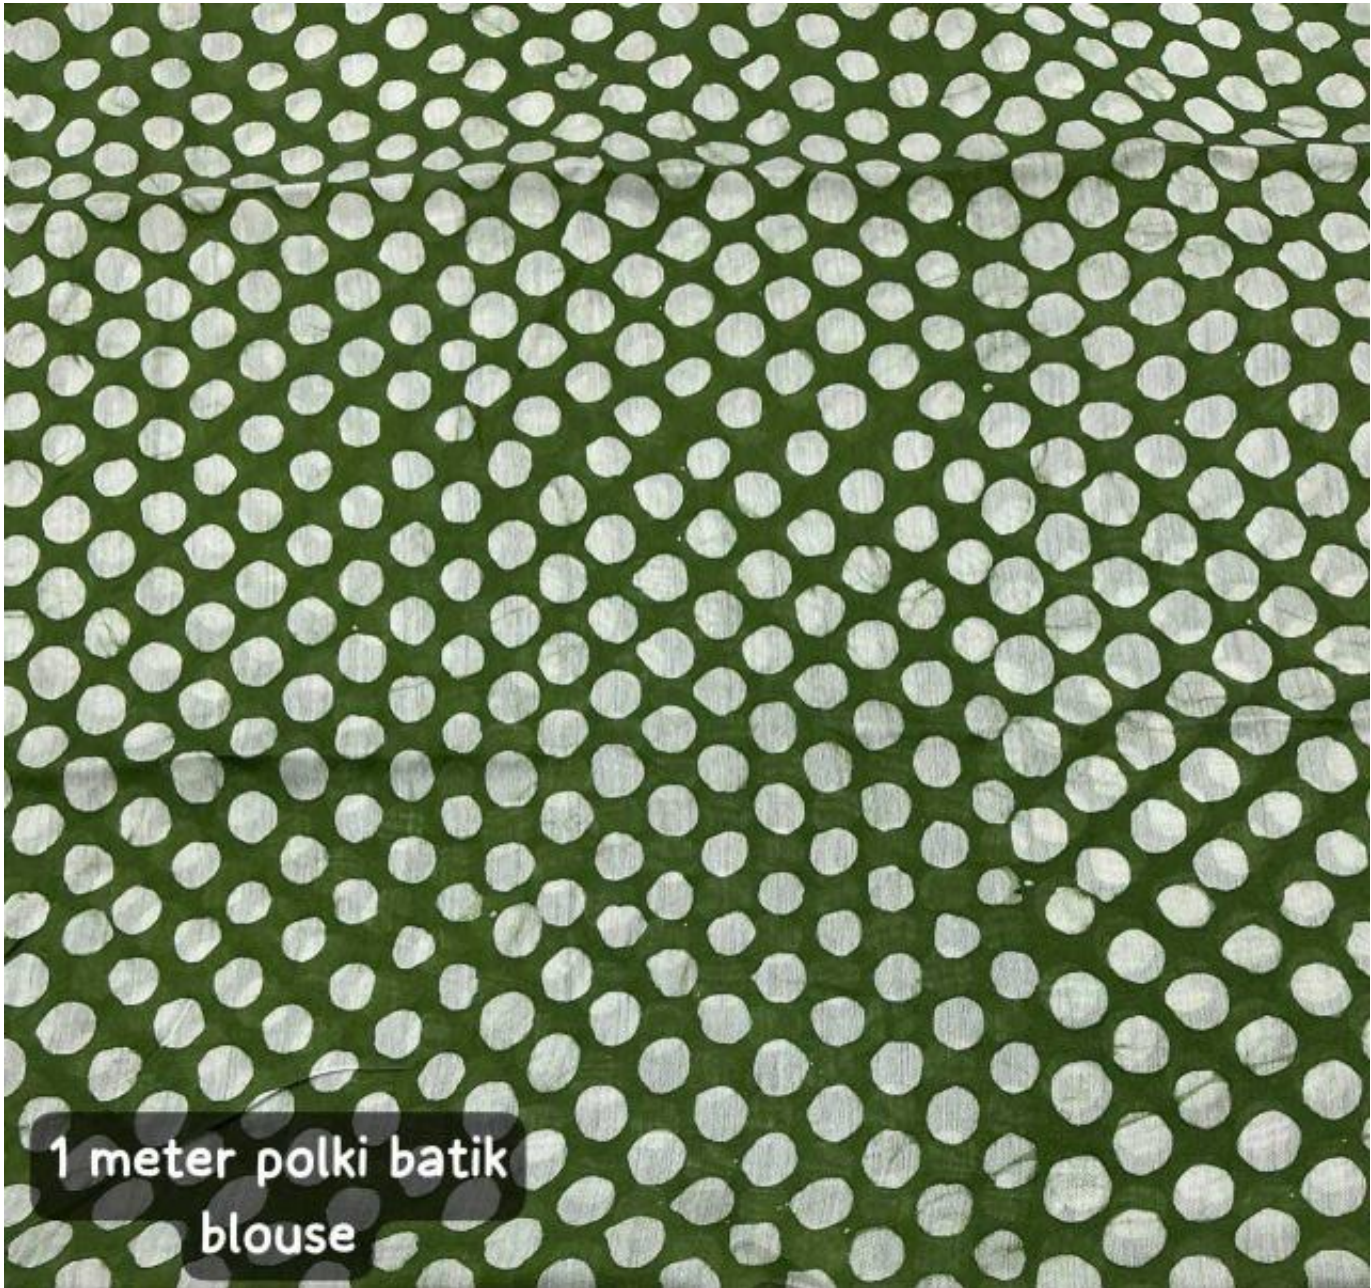

201 rusty
Pure chanderi
polka batik saree.
Polki butti blouse.
Saree- 5.5 meters.
Blouse-1 meter.e

1 meter polki batik
blouse.

1 Meter Polki
batik blouse.

1 meter polki batik
blouse

**1 meter polki
printed blouse.**

1 meter polki batik
blouse.

201 fancy grey.
Pure chanderi
polka batik saree
Polki batti blouse.
Saree- 5.5 meters.
Blouse-1 meter.

201 marronish
Pure chanderi
polka batik saree.
Polki butti blouse
Saree- 5.5 meters.
Blouse-1 meter.

201 indigo
Pure chanderi
polka batik saree
Polki butti blouse
Saree- 8.5 meters.
Blouse-1 meter.

201 rama
Pure chanderi
polka batli saree.
Polki butti blouse.
Saree- 5.5 meters.
Blouse-1 meter.

201 dusty green
Pure chanderi
polka batik saree.
Polki butti blouse.
Saree- 5.5 meters.
Blouse-1 meter.