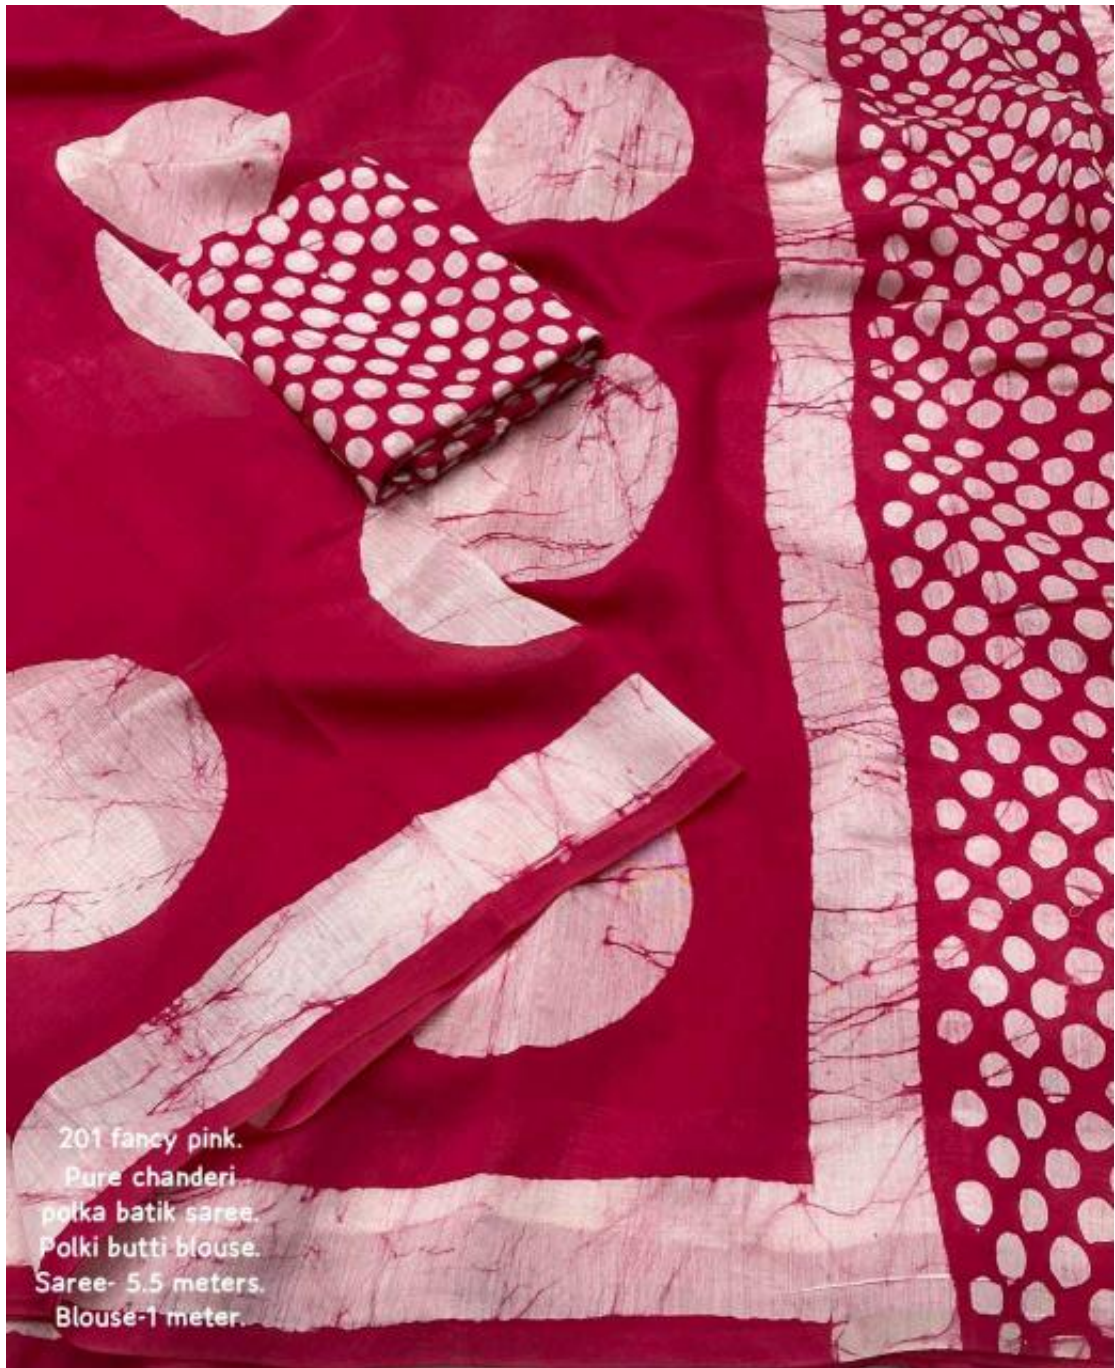

201 fancy pink.
Pure chanderi
polka batik saree.
Polki butti blouse.
Saree- 5.5 meters.
Blouse-1 meter.