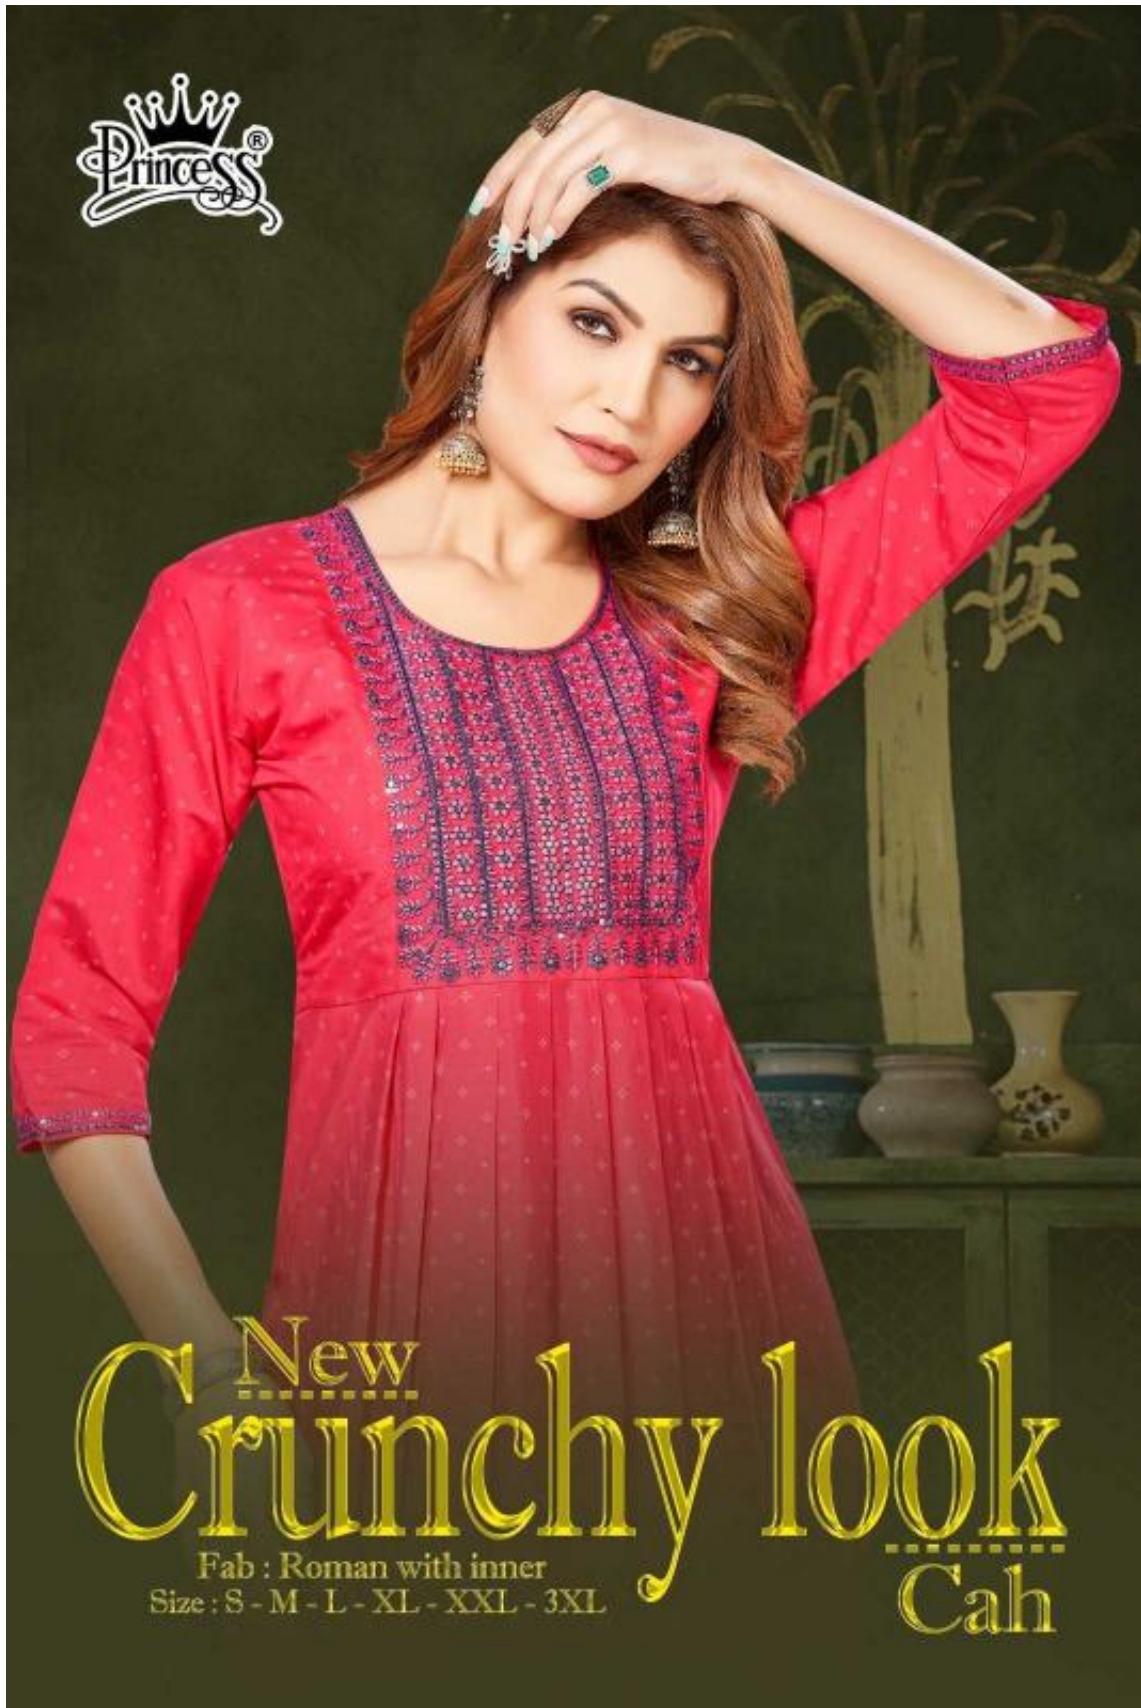

Crown Princess®

New  
**Crunchy look**  
Fab : Roman with inner  
Size : S - M - L - XL - XXL - 3XL  
Cah

Princess<sup>®</sup>

New  
Crunchy look  
Call  
106

Crown Princess®

New  
**Crunchy look**  
Fab : Roman with inner  
Size : S - M - L - XL - XXL - 3XL  
Cah

Princess®

New  
Crunchy look  
Cah  
101

101

102

103

104

105

106

# New Crunchy look Cah

Fab : Roman with inner  
Size : S - M - L - XL - XXL - 3XL

Product by  
PRINCESS CREATION ADI (INDIA)

**Princess**<sup>®</sup>

New  
**Crunchy look**  
Cali  
**102**

Princess<sup>®</sup>

New  
Crunchy look  
104  
Cah

**Princess**<sup>®</sup>

New  
**Crunchy look**  
Cali  
**103**

Princess<sup>®</sup>

New  
Crunchy look  
105  
Cah