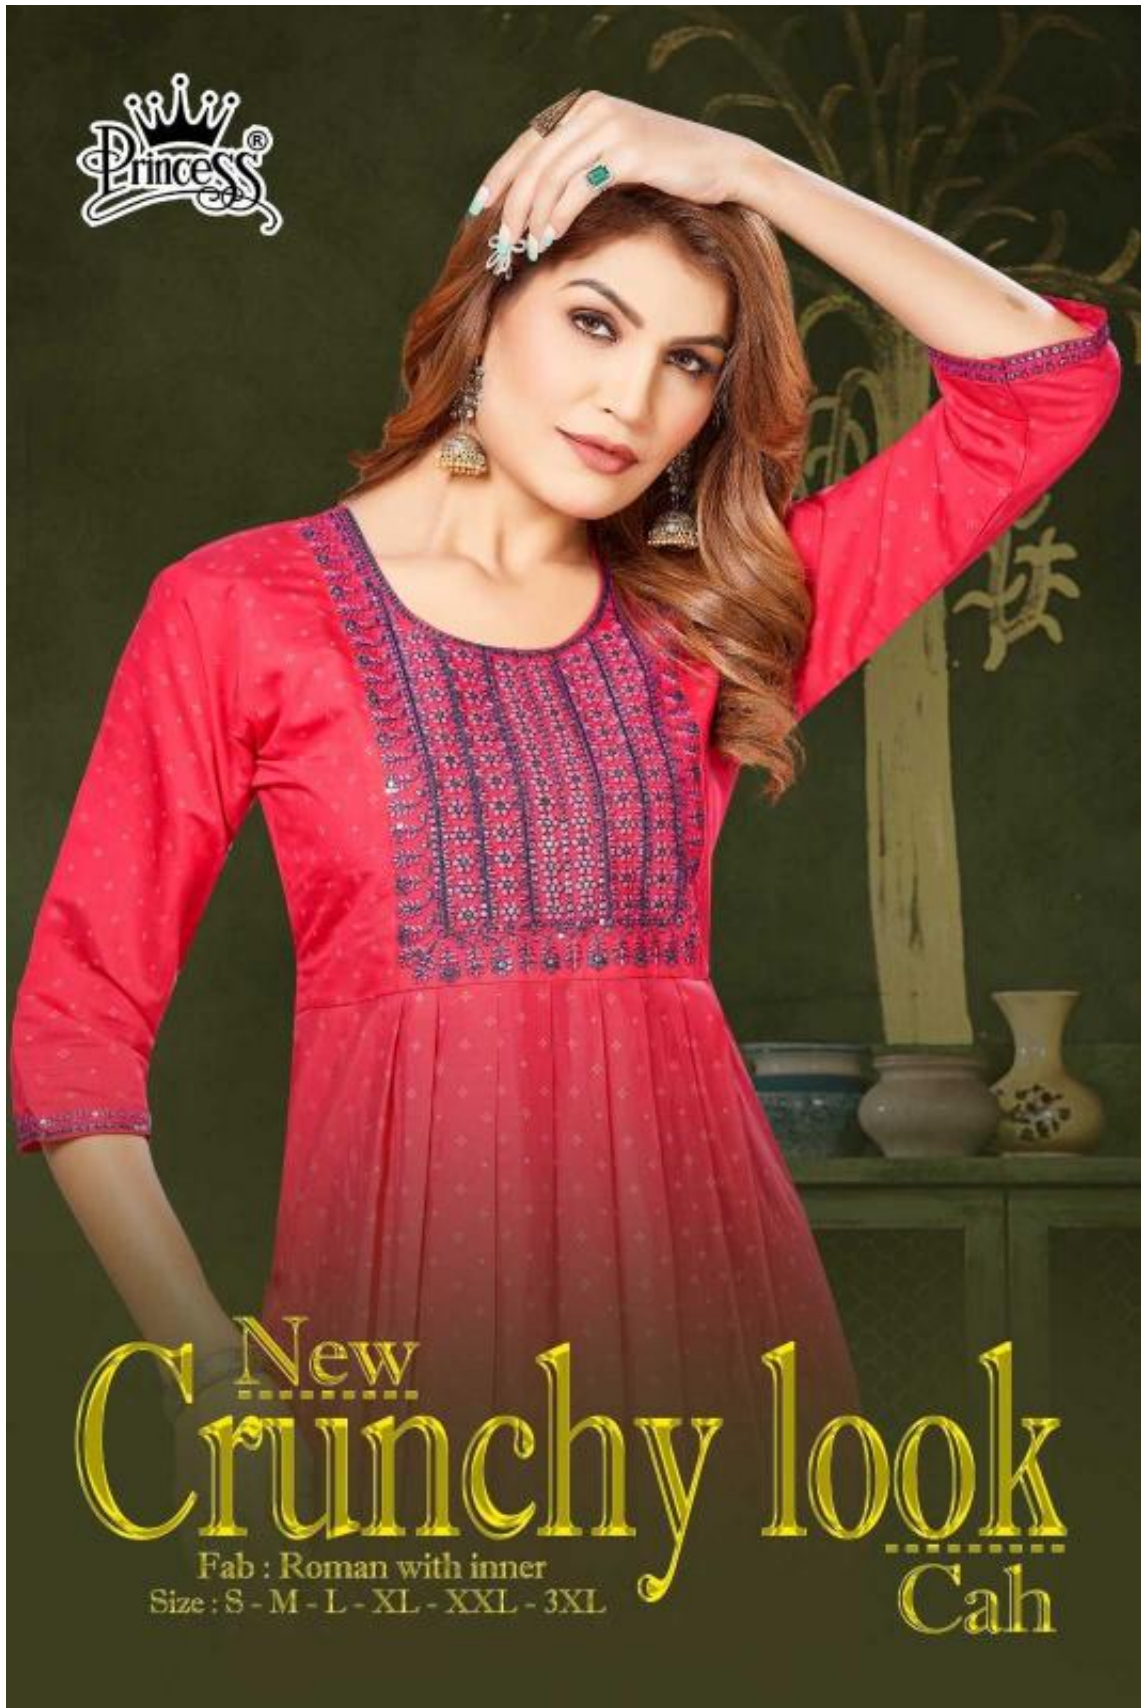

Crown Princess®

New
Crunchy look
Fab : Roman with inner
Size : S - M - L - XL - XXL - 3XL
Cah

Princess[®]

New
Crunchy look
106
Call

Crown Princess®

New
Crunchy look
Fab : Roman with inner
Size : S - M - L - XL - XXL - 3XL
Cah

Princess[®]

New
Crunchy look
Cah
101

101

102

103

104

105

106

New Crunchy look Cah

Fab : Roman with inner
Size : S - M - L - XL - XXL - 3XL

Product by
PRINCESS CREATION ADI (INDIA)

Princess[®]

New
Crunchy look
Cali
102

Princess[®]

New
Crunchy look
104
Cah

Princess[®]

New
Crunchy look
Cali
103

Princess[®]

New
Crunchy look
105
Cah