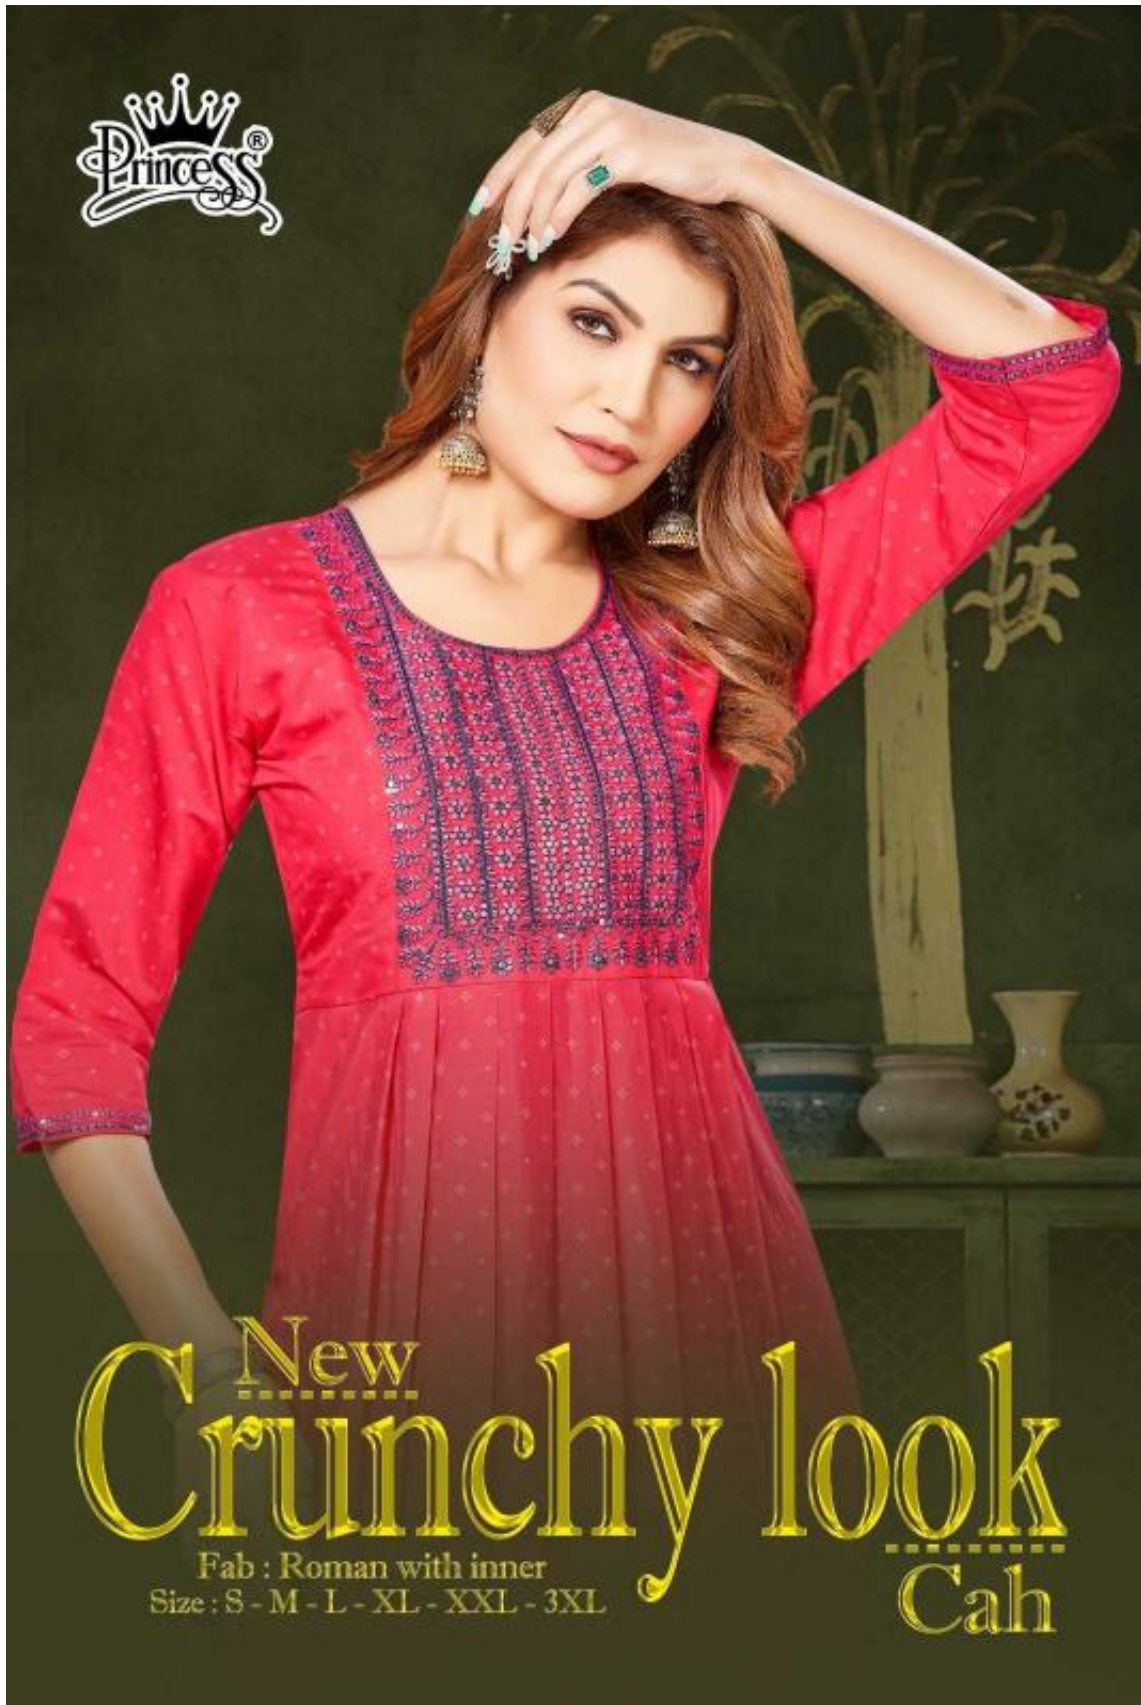

Crown Princess®

New
Crunchy look
Fab : Roman with inner
Size : S - M - L - XL - XXL - 3XL
Cah

Princess[®]

New
Crunchy look
106
Call

Crown Princess®

New
Crunchy look
Fab : Roman with inner
Size : S - M - L - XL - XXL - 3XL
Cah

Princess[®]

New
Crunchy look
Cah
101

101

102

103

104

105

106

New Crunchy look Cah

Fab : Roman with inner
Size : S - M - L - XL - XXL - 3XL

Product by
PRINCESS CREATION ADI (INDIA)

Princess[®]

New
Crunchy look
Cali
102

Princess[®]

New
Crunchy look
104
Cah

Princess[®]

New
Crunchy look
Cali
103

Princess[®]

New
Crunchy look
105
Cah