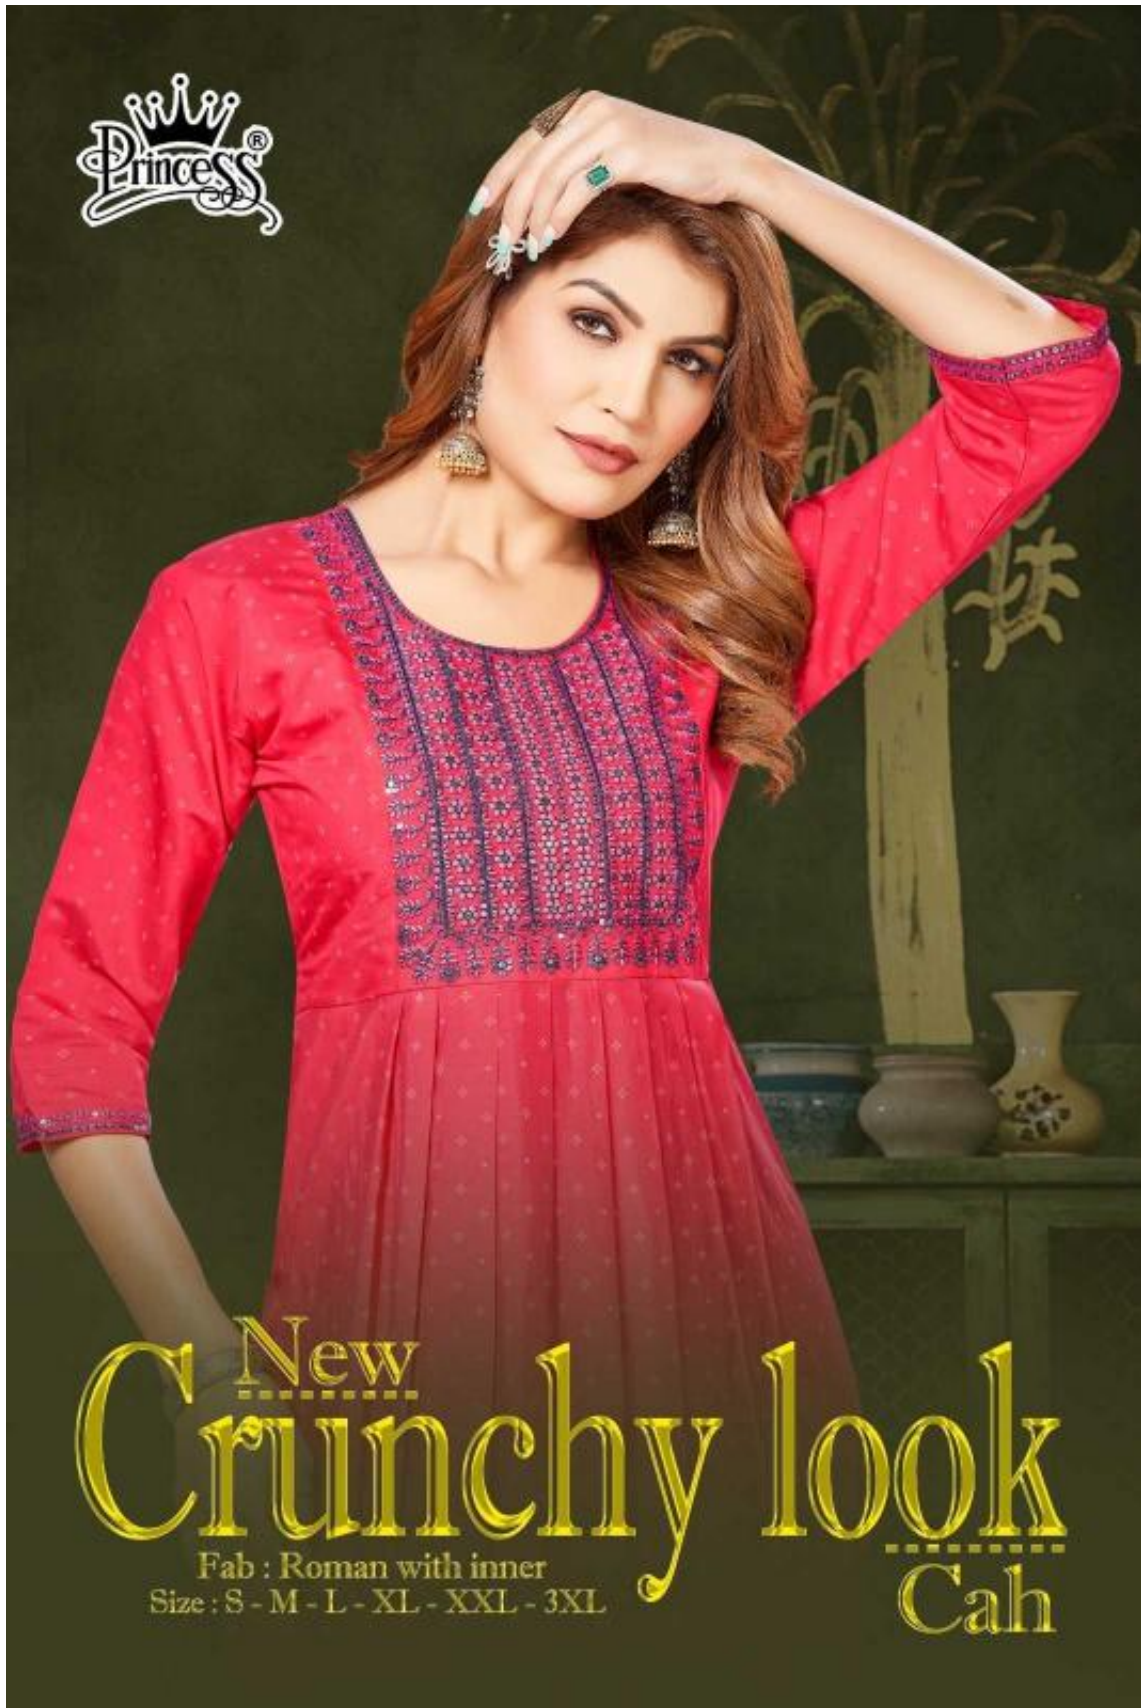

Crown Princess®

New  
**Crunchy look**  
Fab : Roman with inner  
Size : S - M - L - XL - XXL - 3XL  
Cah

Princess<sup>®</sup>

New  
Crunchy look  
Call  
106

Crown Princess®

New  
**Crunchy look**  
Fab : Roman with inner  
Size : S - M - L - XL - XXL - 3XL  
Cah

Princess®

New  
Crunchy look  
Cah  
101

101

102

103

104

105

106

# New Crunchy look Cah

Fab : Roman with inner  
Size : S - M - L - XL - XXL - 3XL

Product by  
PRINCESS CREATION ADI (INDIA)

Princess<sup>®</sup>

New  
Crunchy look  
Cali  
102

Princess<sup>®</sup>

New  
Crunchy look  
104  
Cah