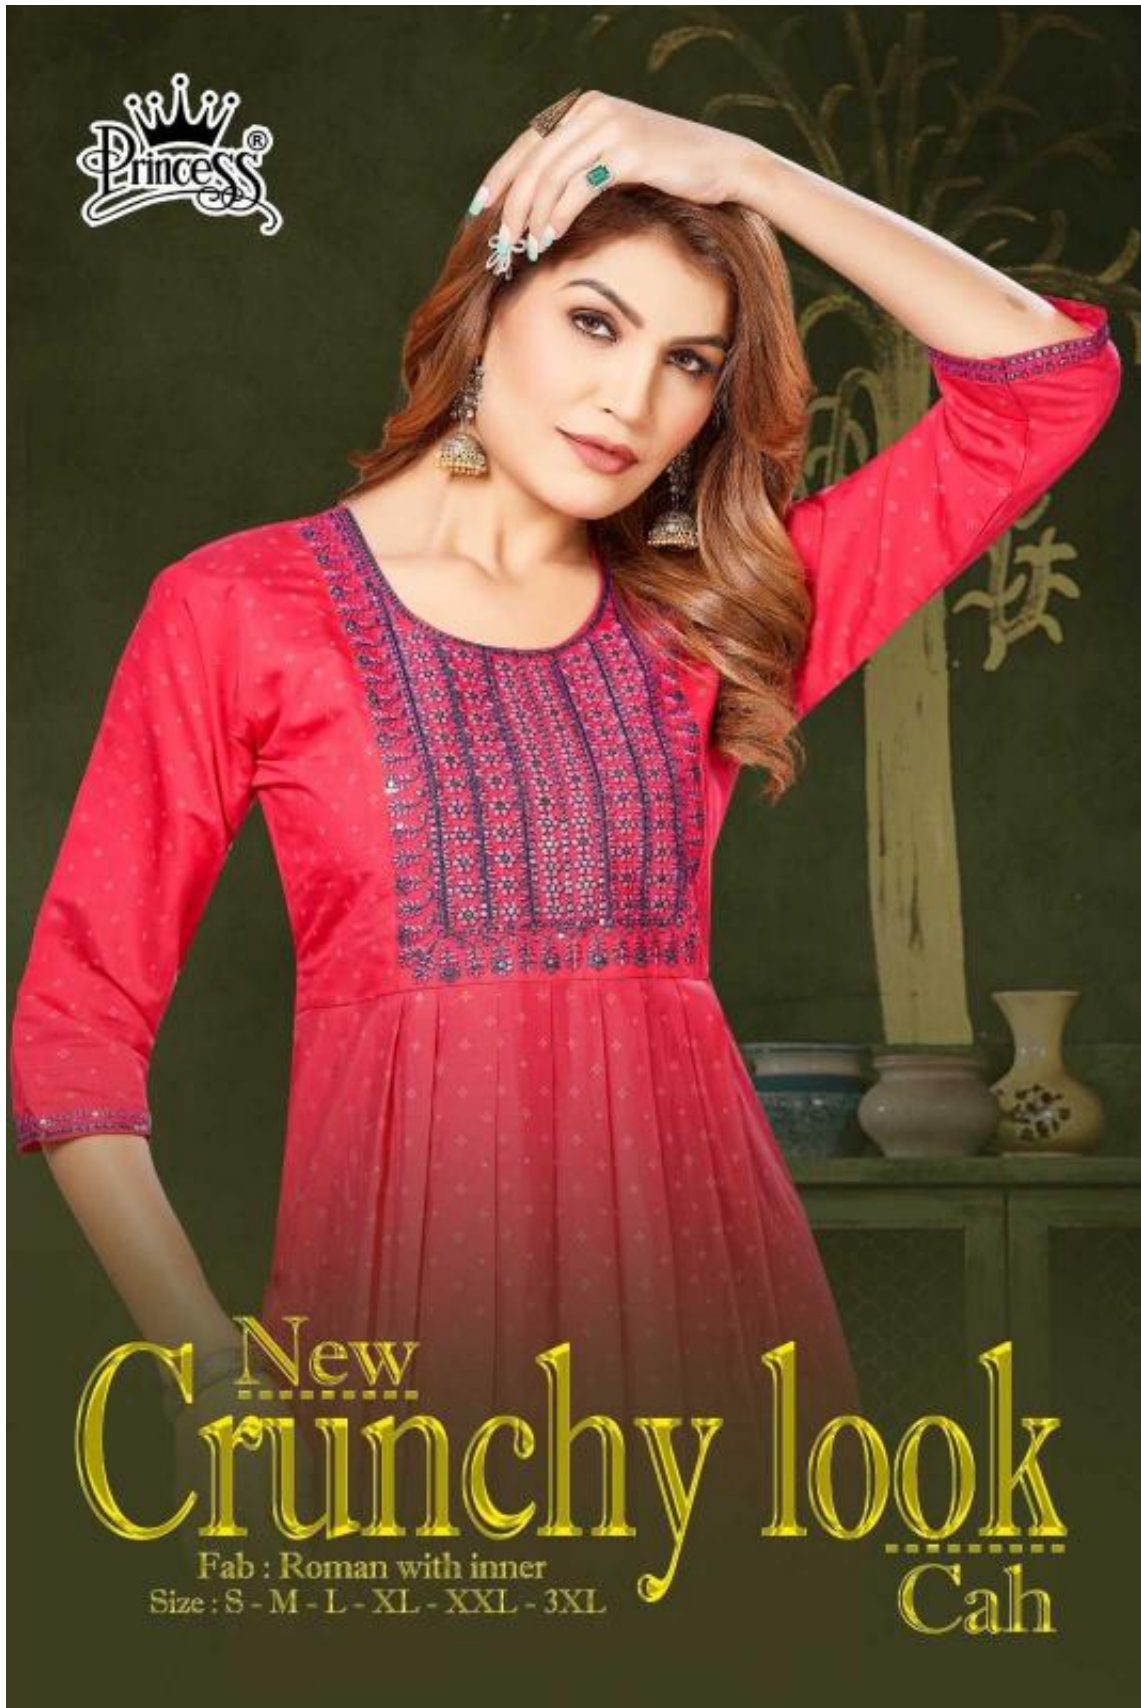

Crown Princess®

New  
**Crunchy look**  
Fab : Roman with inner  
Size : S - M - L - XL - XXL - 3XL  
Cah

Princess<sup>®</sup>

New  
Crunchy look  
106  
Call

Crown Princess®

New  
**Crunchy look**  
Fab : Roman with inner  
Size : S - M - L - XL - XXL - 3XL  
Cah

Princess<sup>®</sup>

New  
Crunchy look  
Cah  
101

101

102

103

104

105

106

# New Crunchy look Cah

Fab : Roman with inner  
Size : S - M - L - XL - XXL - 3XL

Product by  
PRINCESS CREATION ADI (INDIA)

Princess®

New  
Crunchy look  
Cali  
102

Princess<sup>®</sup>

New  
Crunchy look  
104  
Cah