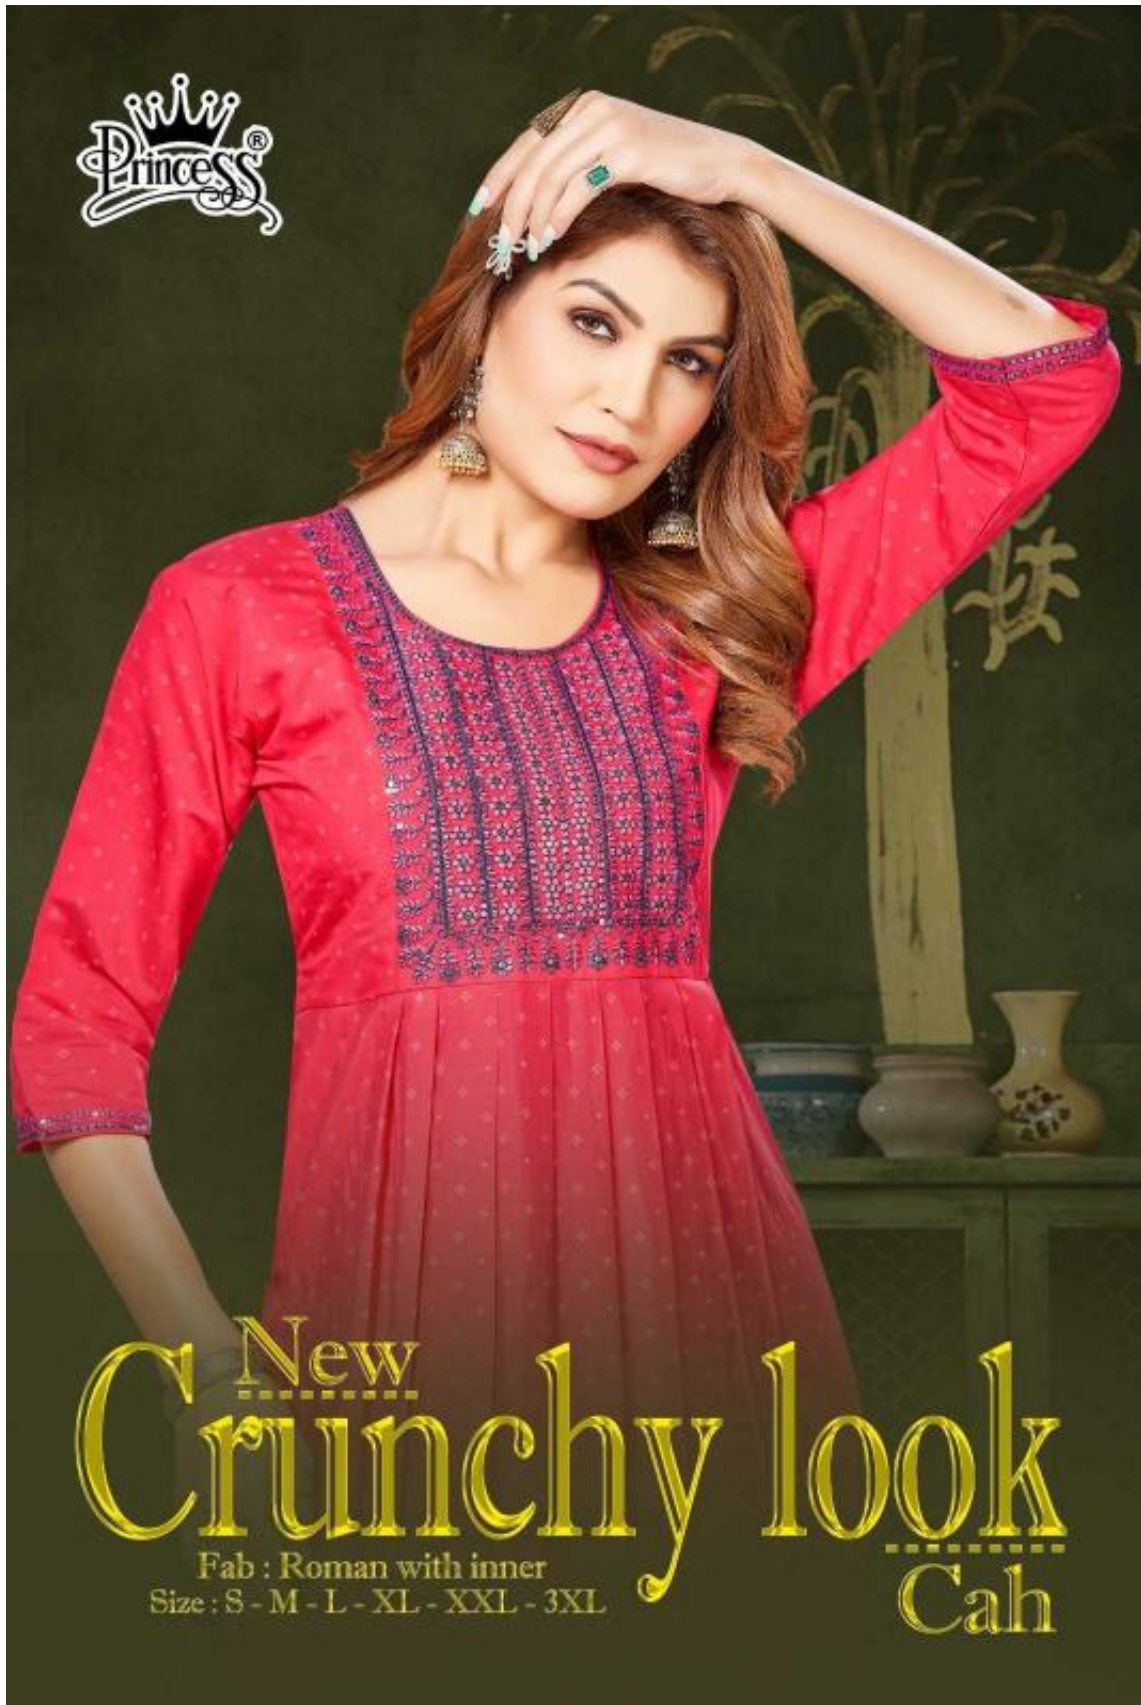

Crown Princess®

New  
**Crunchy look**  
Fab : Roman with inner  
Size : S - M - L - XL - XXL - 3XL  
Cah

Princess<sup>®</sup>

New  
Crunchy look  
Call  
106

Crown Princess®

New  
**Crunchy look**  
Fab : Roman with inner  
Size : S - M - L - XL - XXL - 3XL  
Cah

Princess®

New  
Crunchy look  
Cah  
101

101

102

103

104

105

106

# New Crunchy look Cah

Fab : Roman with inner  
Size : S - M - L - XL - XXL - 3XL

Product by  
PRINCESS CREATION ADI (INDIA)

**Princess**<sup>®</sup>

New  
**Crunchy look**  
Cali  
**102**

Princess<sup>®</sup>

New  
Crunchy look  
104  
Cah

**Princess**<sup>®</sup>

New  
**Crunchy look**  
Cali  
**103**

Princess<sup>®</sup>

New  
Crunchy look  
105  
Cah