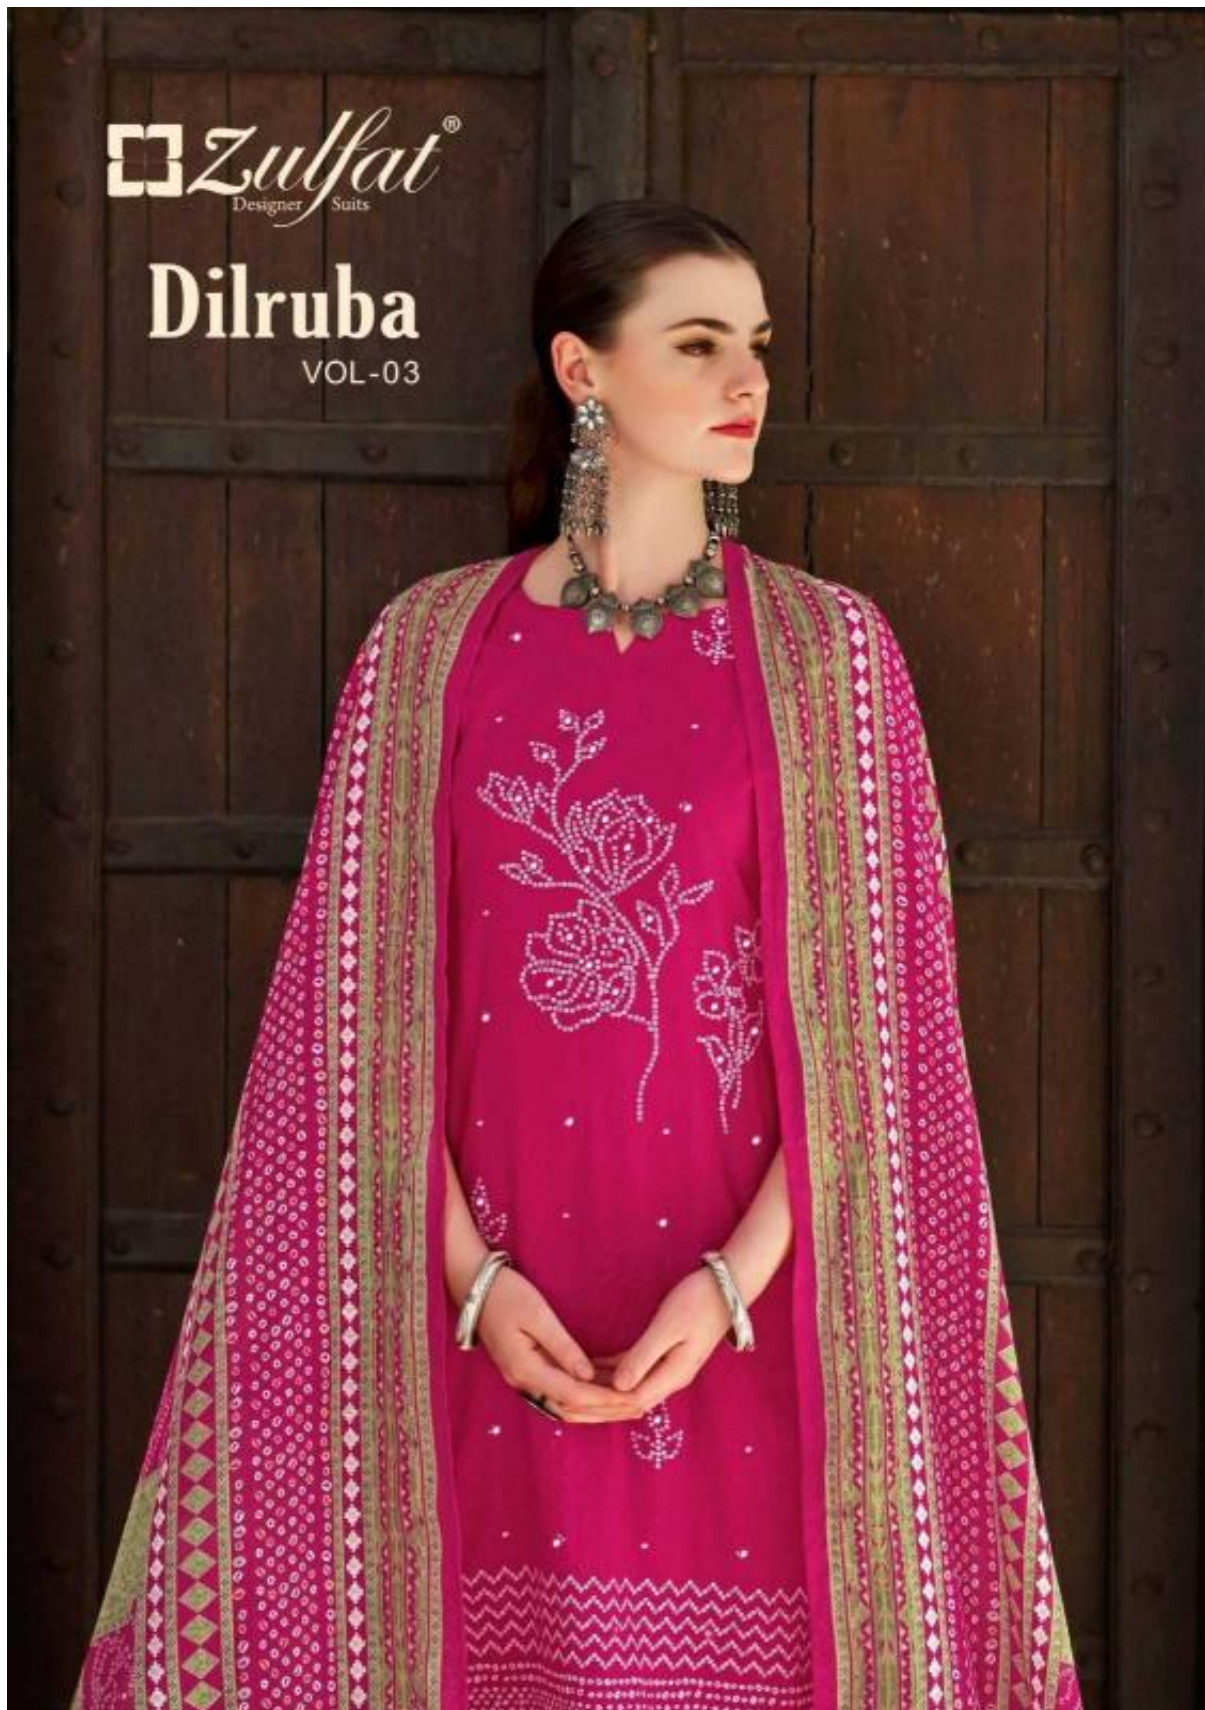

Zulfat®
Designer Suits

Dilruba

VOL-03