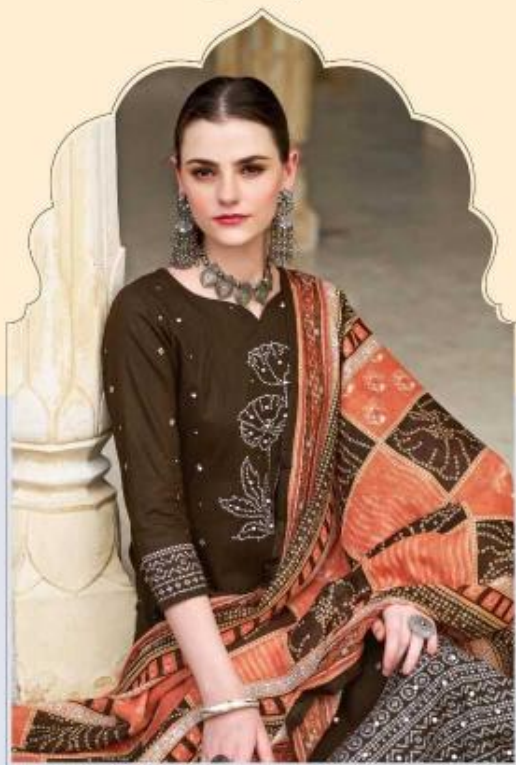

Dilruba

DNO. 575 - 004