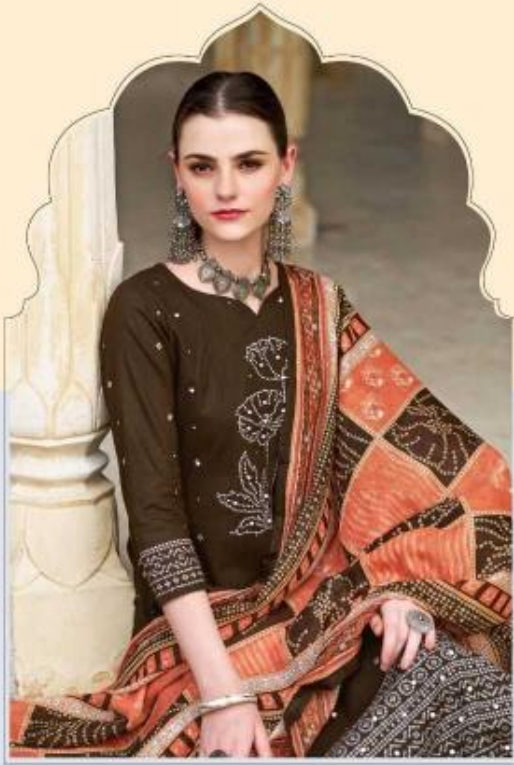

Dilruba

DNO. 575 - 004