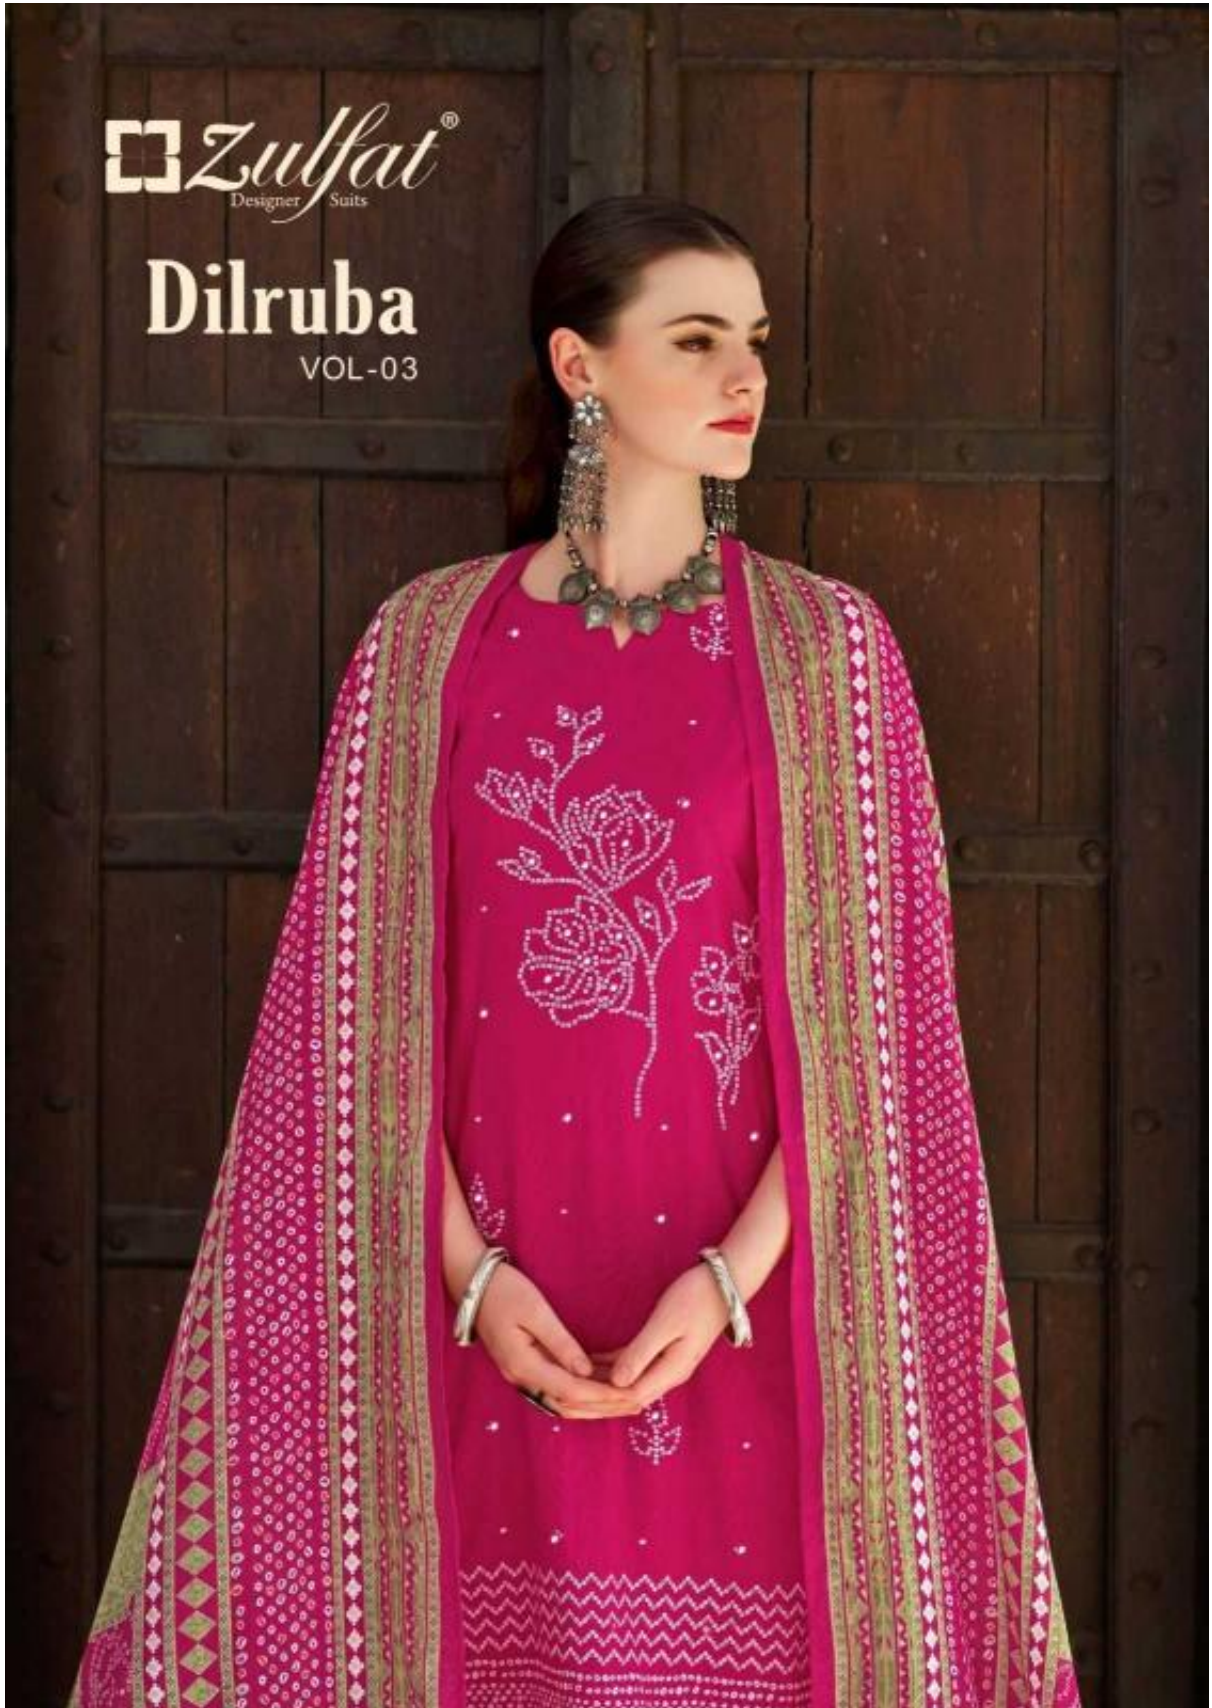

 **Zulfat**[®]
Designer Suits

Dilruba

VOL-03

 **Zulfat**[®]
Designer Suits

Dilruba

VOL-03

Dilruba

Explosive mix-out of dyes, materials with carefully patterned collection with handwork
Alpaka exclusive finishes touch to your personality.

DNO. 575-006

 **Zulfat**
Designer Suits

Dilruba

Dilruba

*Explosive mix-out of dark shades with earthy patterned collection with handloomed
organic textures finishes touch to your personality.*

DNO. 575 - 004

Dilruba

English version of the text below will be available in the future. Until then, please refer to the text in the original language.

DNO. 575 - 002

Dilruba

Explosive mix-out of dyes, mandala with earthy patterned collection with handloomed
organic cottons & linens, hand-loomed personality.

DNO: 575 - 005

Dilruba

Model wearing size 36. Measurements: 5'6", 110 lbs. All measurements are approximate. Colors may vary slightly from those shown.

DNO. 575 - 001

Dilruba

Aplicare sunt realizate manual sau mecanic, garantam calitatea acestor aplicatii
Aplicatiile realizate manual sau mecanic sunt realizate manual.