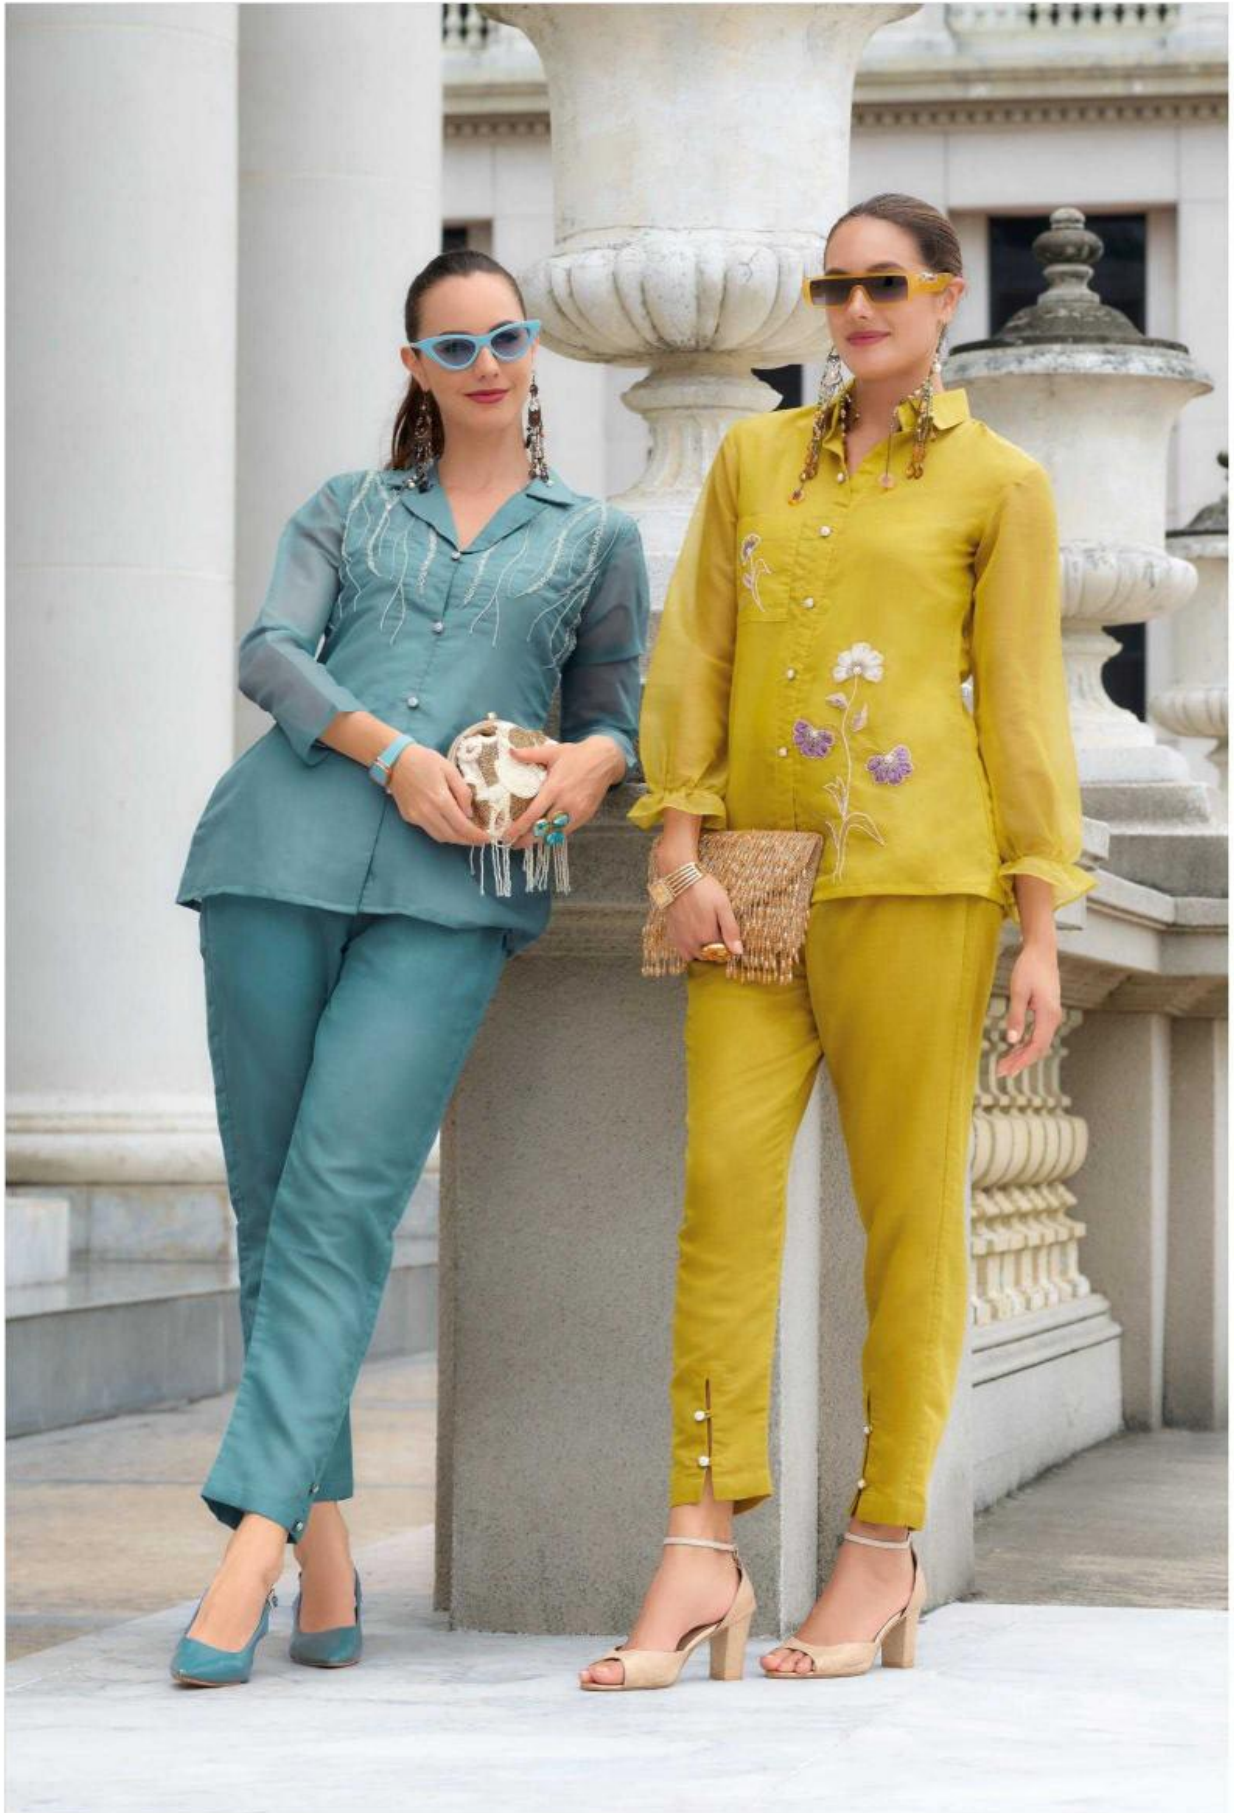

MARBLES

BEST DRESSED
VOL.5

PREMIUM COLLECTION

ELEVATE YOUR STYLE
ELEVATE YOUR LIFE

LADY
LEELA

2023-2024

MARBLES

VOL-5

03

MARBLES

BEST DRESSED
VOL.5

PREMIUM COLLECTION

A stylish woman dons black and silver sunglasses, elegantly paired with a sleek black blouse, exuding confidence and sophistication.

LADY LEELA EST. 2008
ELEGANCE REDEFINED
"SOPHISTICATED LOOKS ONLY"