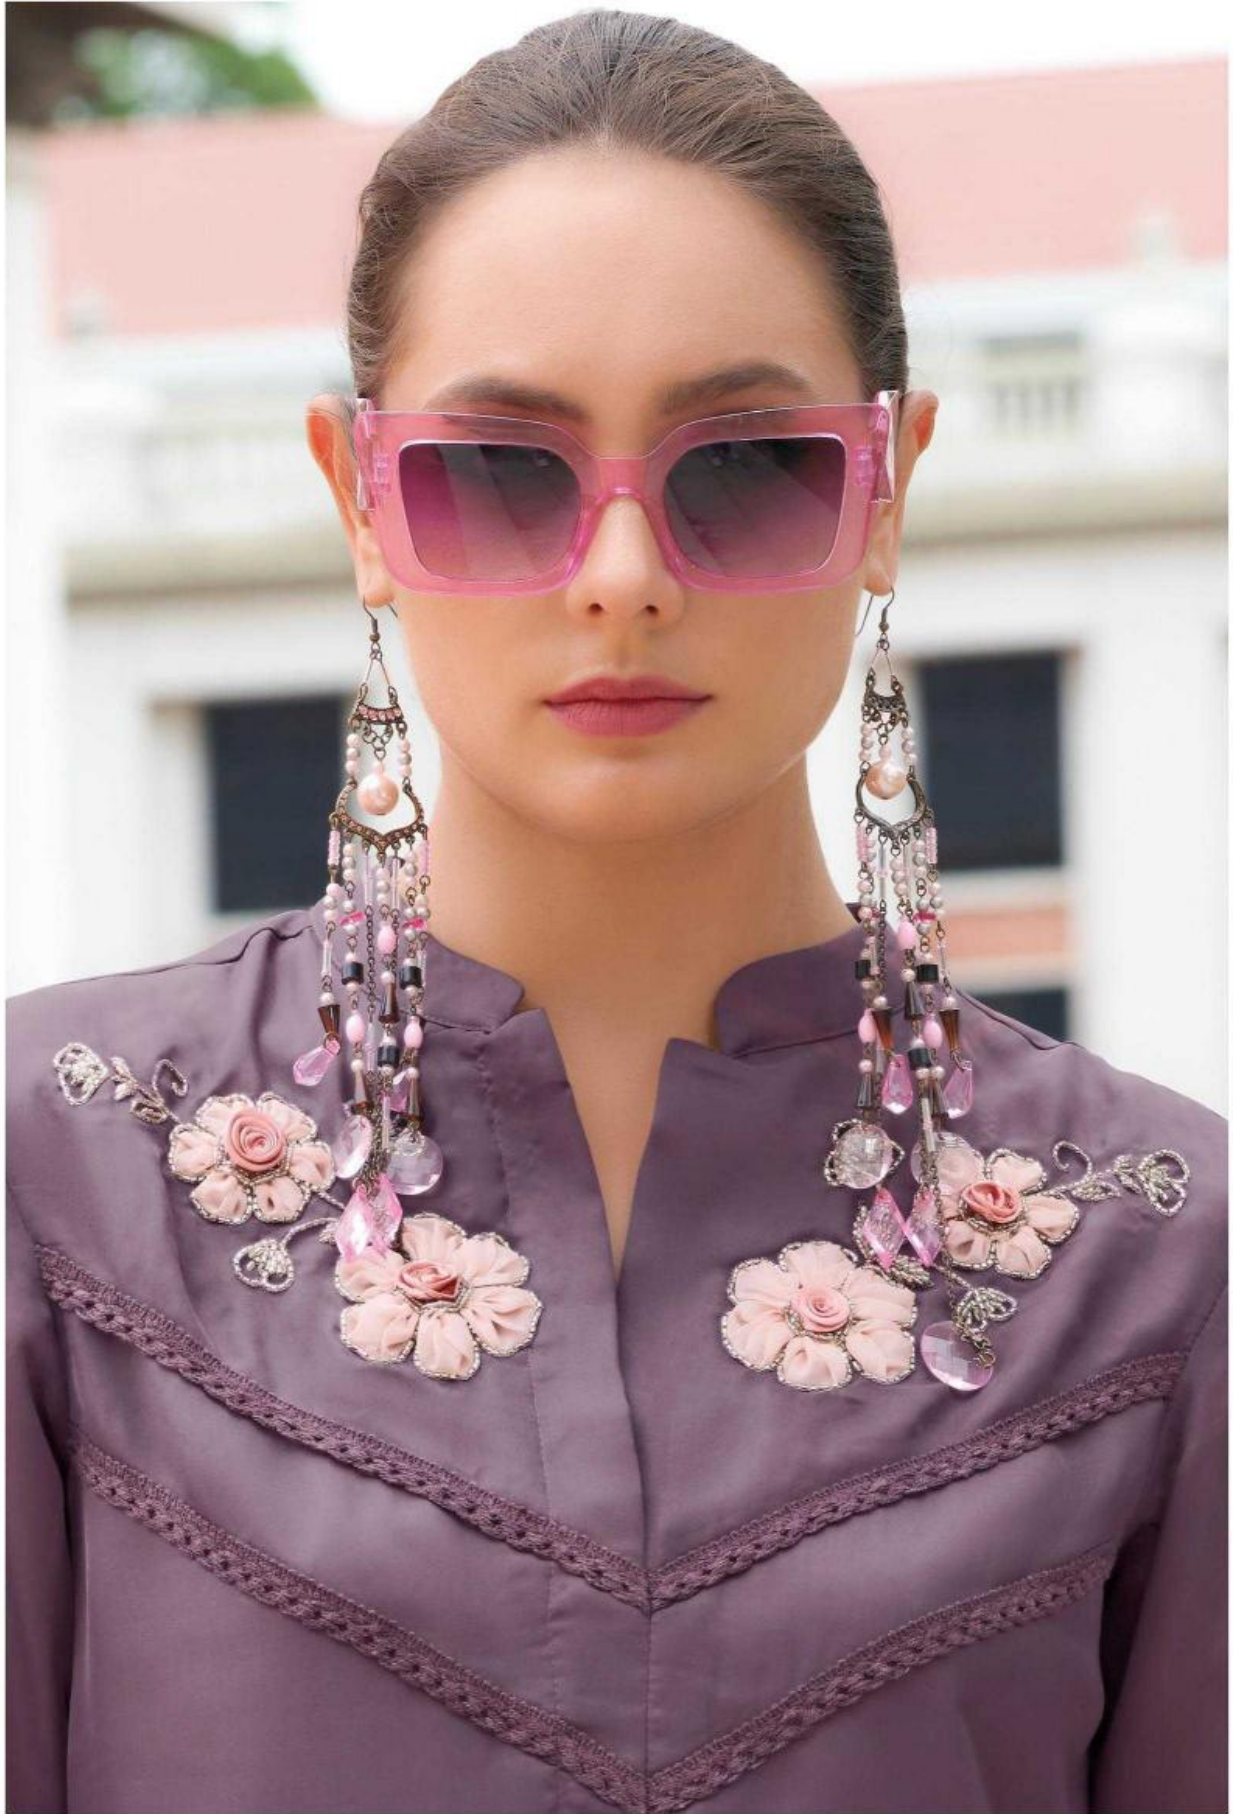

# MARBLES

BEST DRESSED  
VOL.5

PREMIUM COLLECTION

ELEVATE YOUR STYLE  
ELEVATE YOUR LIFE

LADY  
LEELA

2023-2024

# MARBLES

BEST DRESSED  
VOL.5

PREMIUM COLLECTION

A stylish woman dons black and silver sunglasses, elegantly paired with a sleek black blouse, exuding confidence and sophistication.

 LADY LEELA

ELEVATE YOUR STYLE  
ELEVATE YOUR LIFE