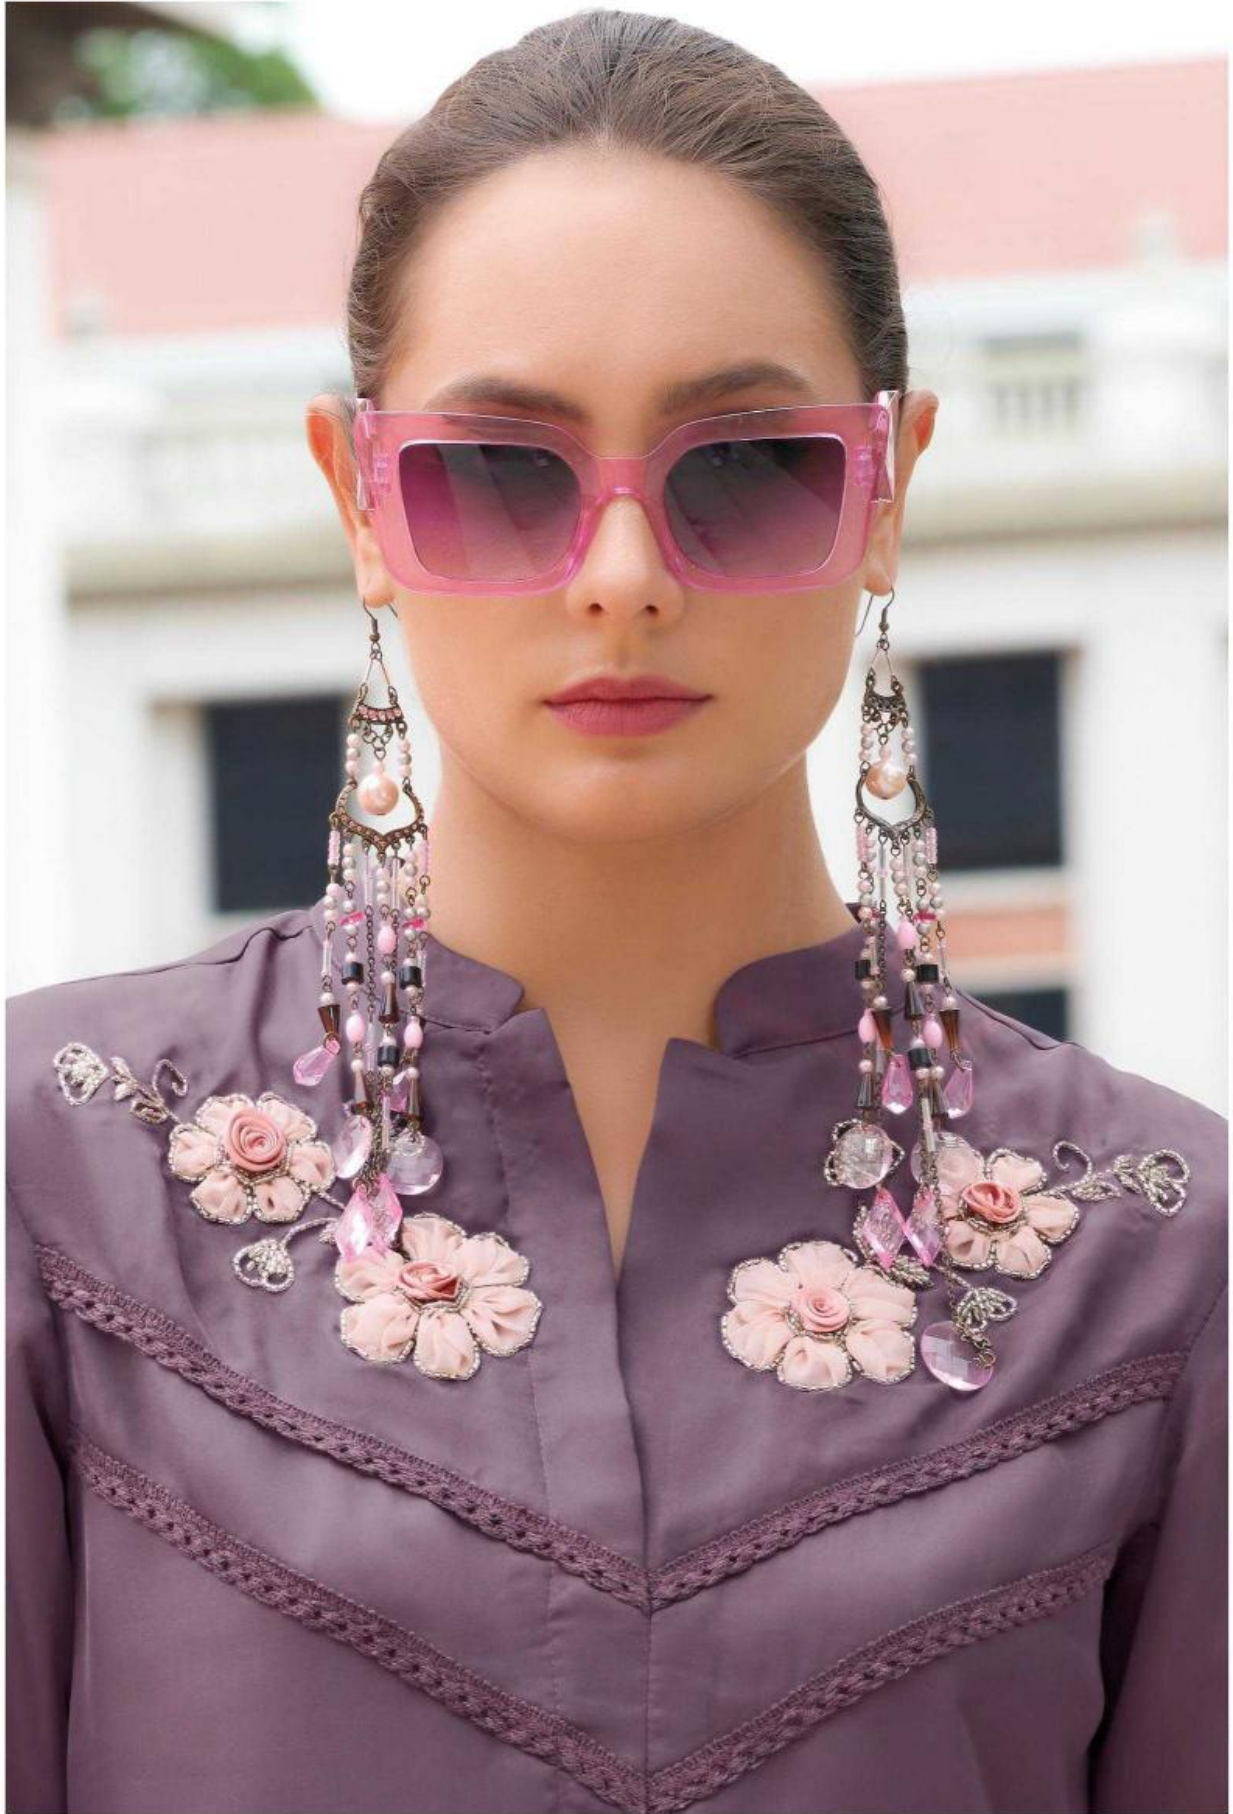

MARBLES

BEST DRESSED
VOL.5

PREMIUM COLLECTION

ELEVATE YOUR STYLE
ELEVATE YOUR LIFE

LADY
LEELA

2023-2024

MARBLES

VOL-5

03

MARBLES

BEST DRESSED
VOL.5

PREMIUM COLLECTION

A stylish woman dons black and silver sunglasses, elegantly paired with a sleek black blouse, exuding confidence and sophistication.

LADY LEELA EST. 2008
ELEGANCE REDEFINED
"SOPHISTICATED LOOKS ONLY"