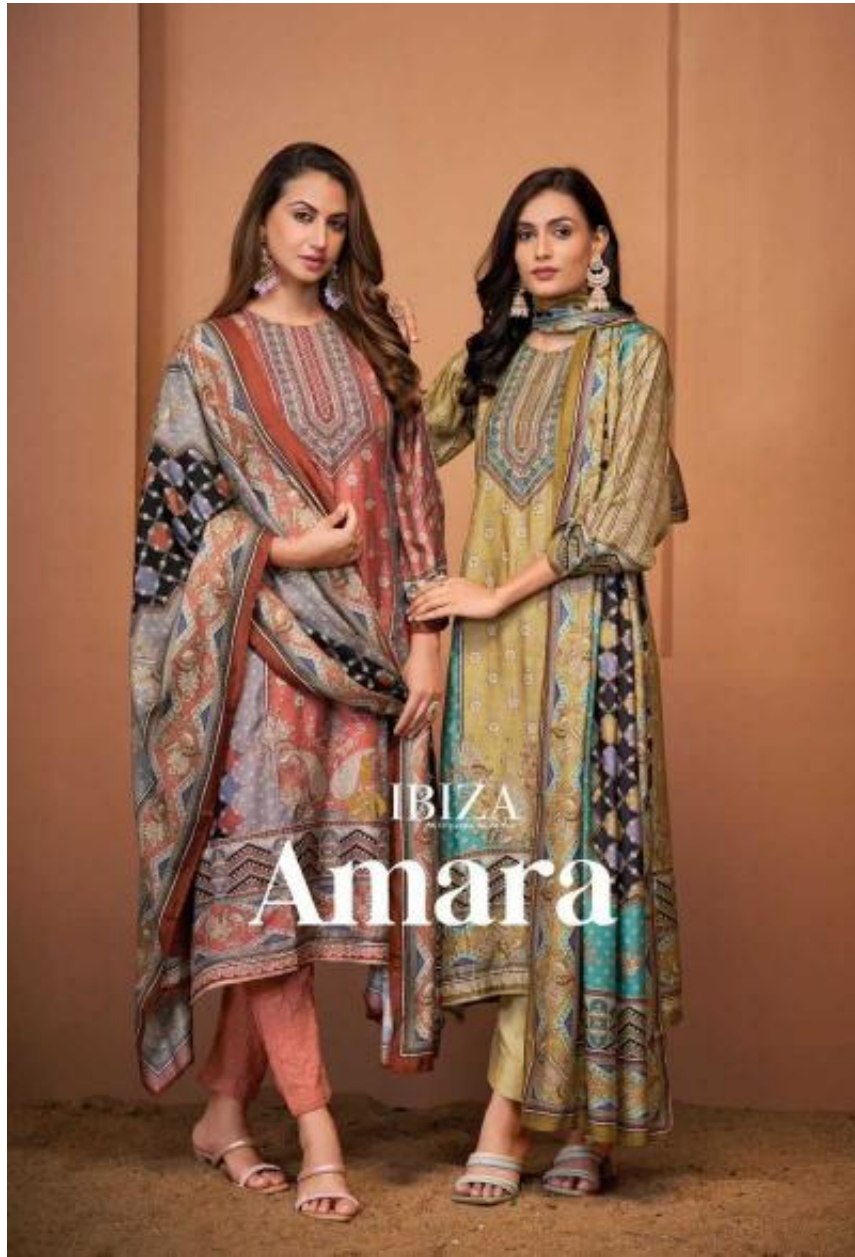

IBIZA

Amara