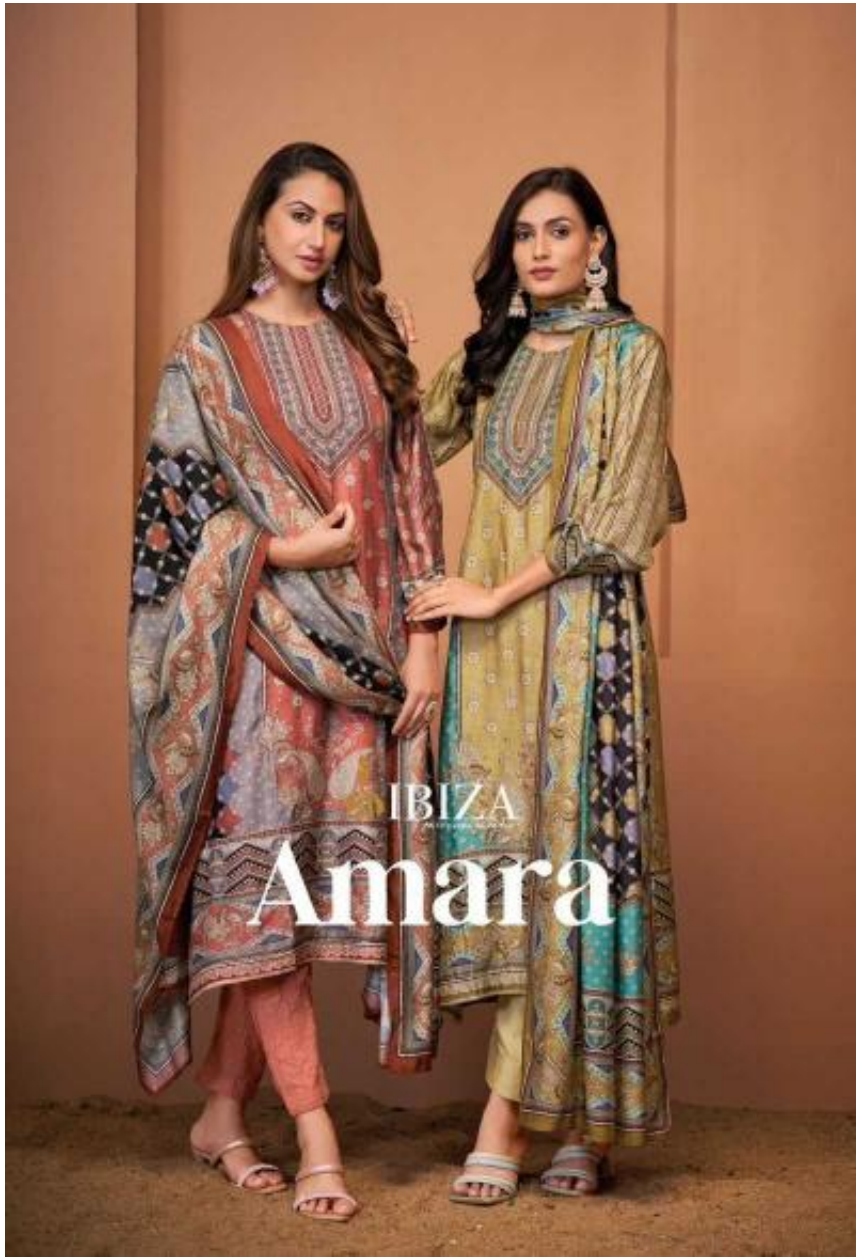

IBIZA
Amara