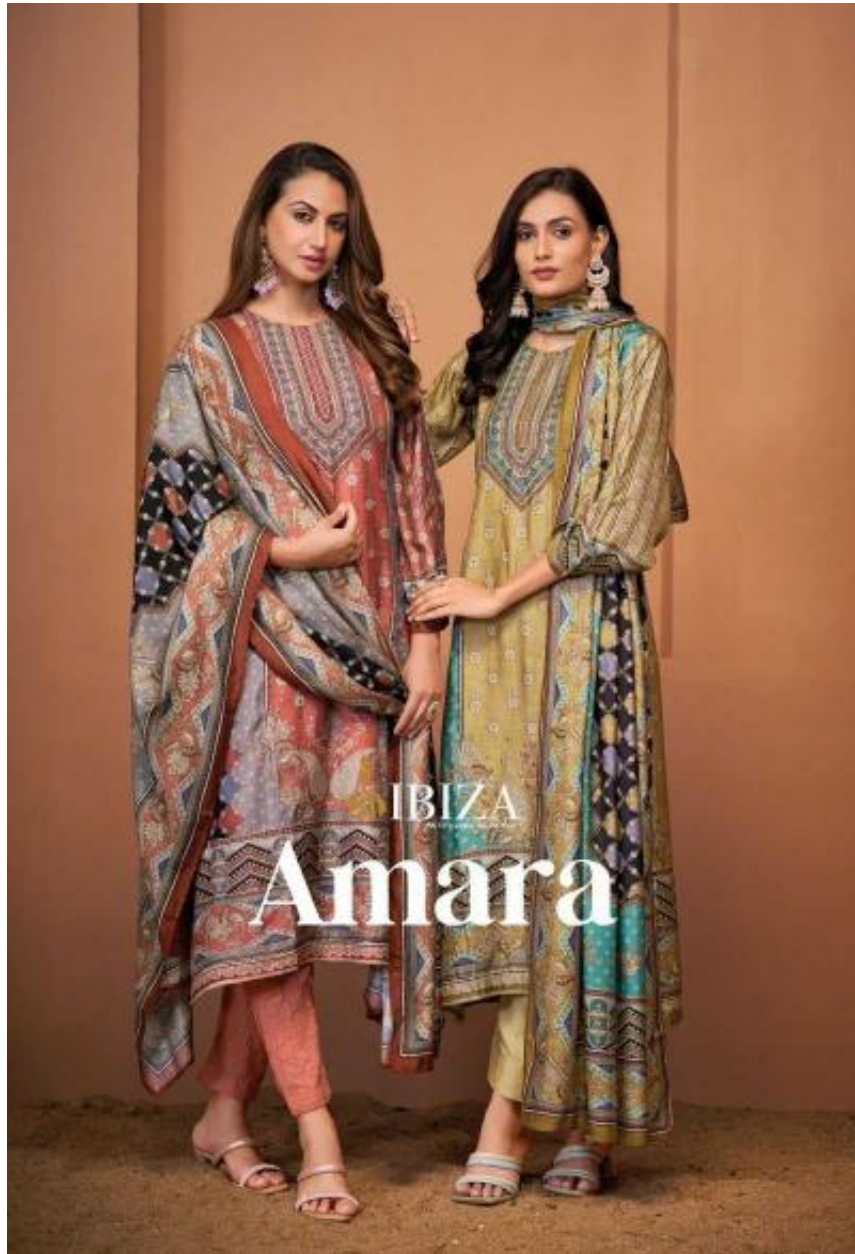

IBIZA

Amara