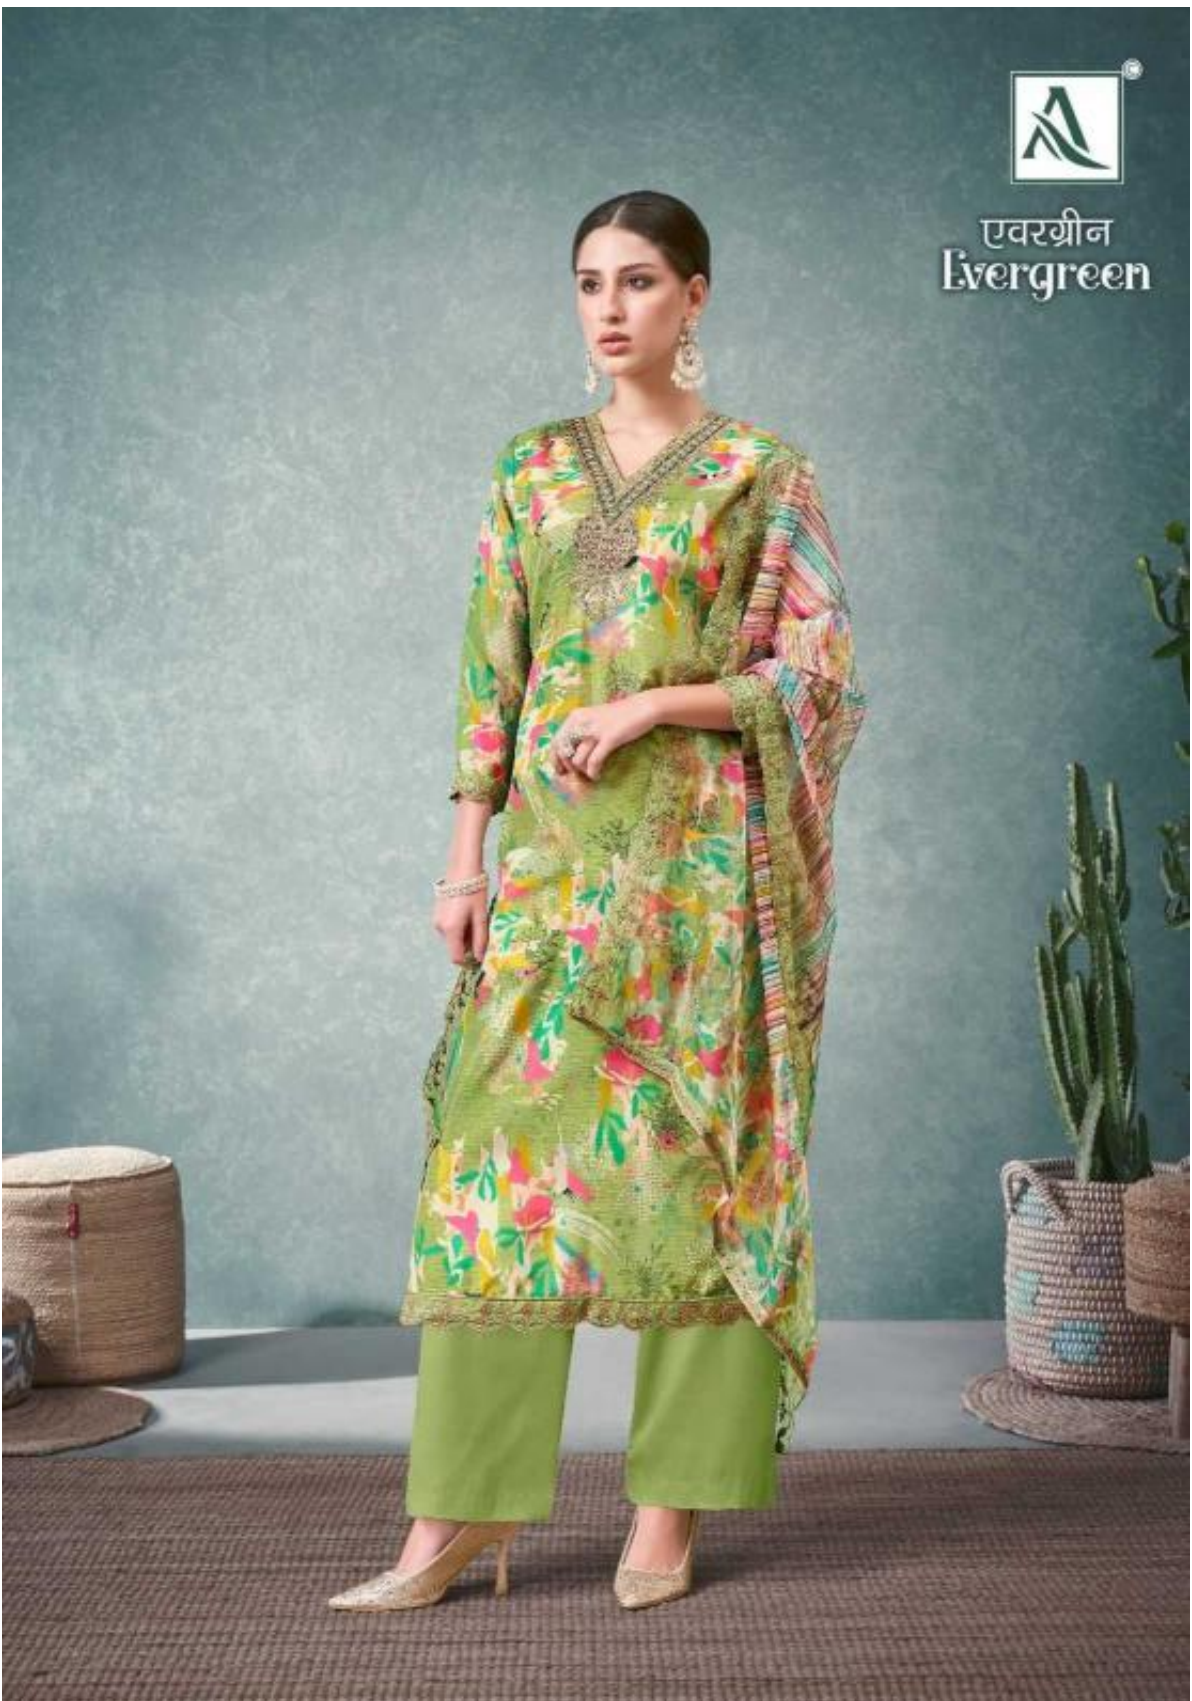

एवर्ग्रीन
Evergreen

एवर्ग्रीन
Evergreen

एवर्ग्रीन
Evergreen

एवरग्रीन
Evergreen

H 1445-004

एवरग्रीन
Evergreen

एवरग्रीन
Evergreen

PARADISE COLLECTION

Fashion never stops, there is always new opportunity and new project.

H 1445-006

STAY BEAUTIFUL

The designer label which makes you take off every other label.

H 1445-001

एवर्ग्रीन
Evergreen

एवर्ग्रीन
Evergreen