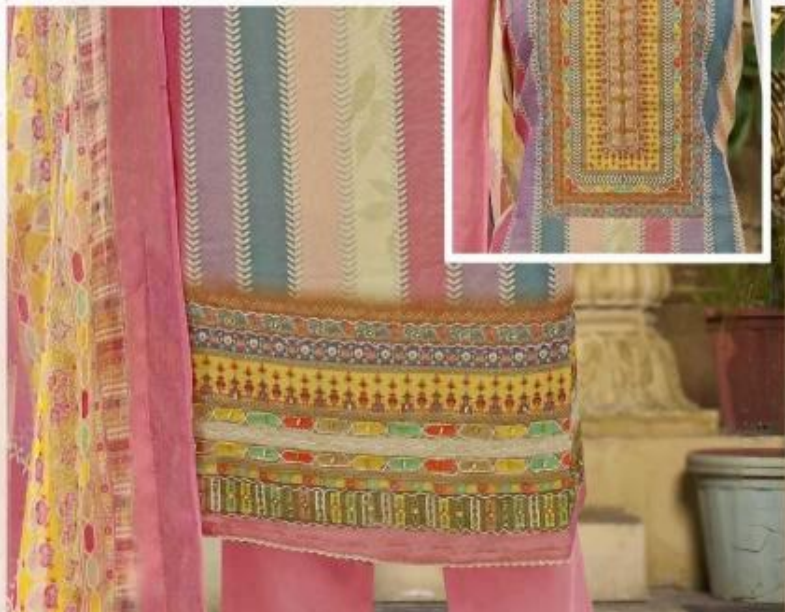

Gipson[®]

COOPER_S

D.NO.2853

Bipson[®]

COOPER_S

TOP :- GOLD SIMMER DIGITAL PRINT
WITH KHATLI & NOOT WORK

BOTTOM :- PURE REYON DYED

DUPATTA :- PURE BEMBERG DIGITAL
PRINT

D.NO.2853-A

Gipson[®]

COOPER_S

D.No :- 2853

TOP :- GOLD SIMMER DIGITAL PRINT
WITH KHATLI & NOOT WORK

BOTTOM :- PURE REYON DYED

DUPATTA :- PURE BEMBERG DIGITAL
PRINT

Bipson[®]

COOPER_S

TOP :- GOLD SIMMER DIGITAL PRINT
WITH KHATLI & NOOT WORK

BOTTOM :- PURE REYON DYED

DUPATTA :- PURE BEMBERG DIGITAL
PRINT

D.NO.2853-C

Bipson[®]

COOPER_S

TOP :- GOLD SIMMER DIGITAL PRINT
WITH KHATLI & NOOT WORK