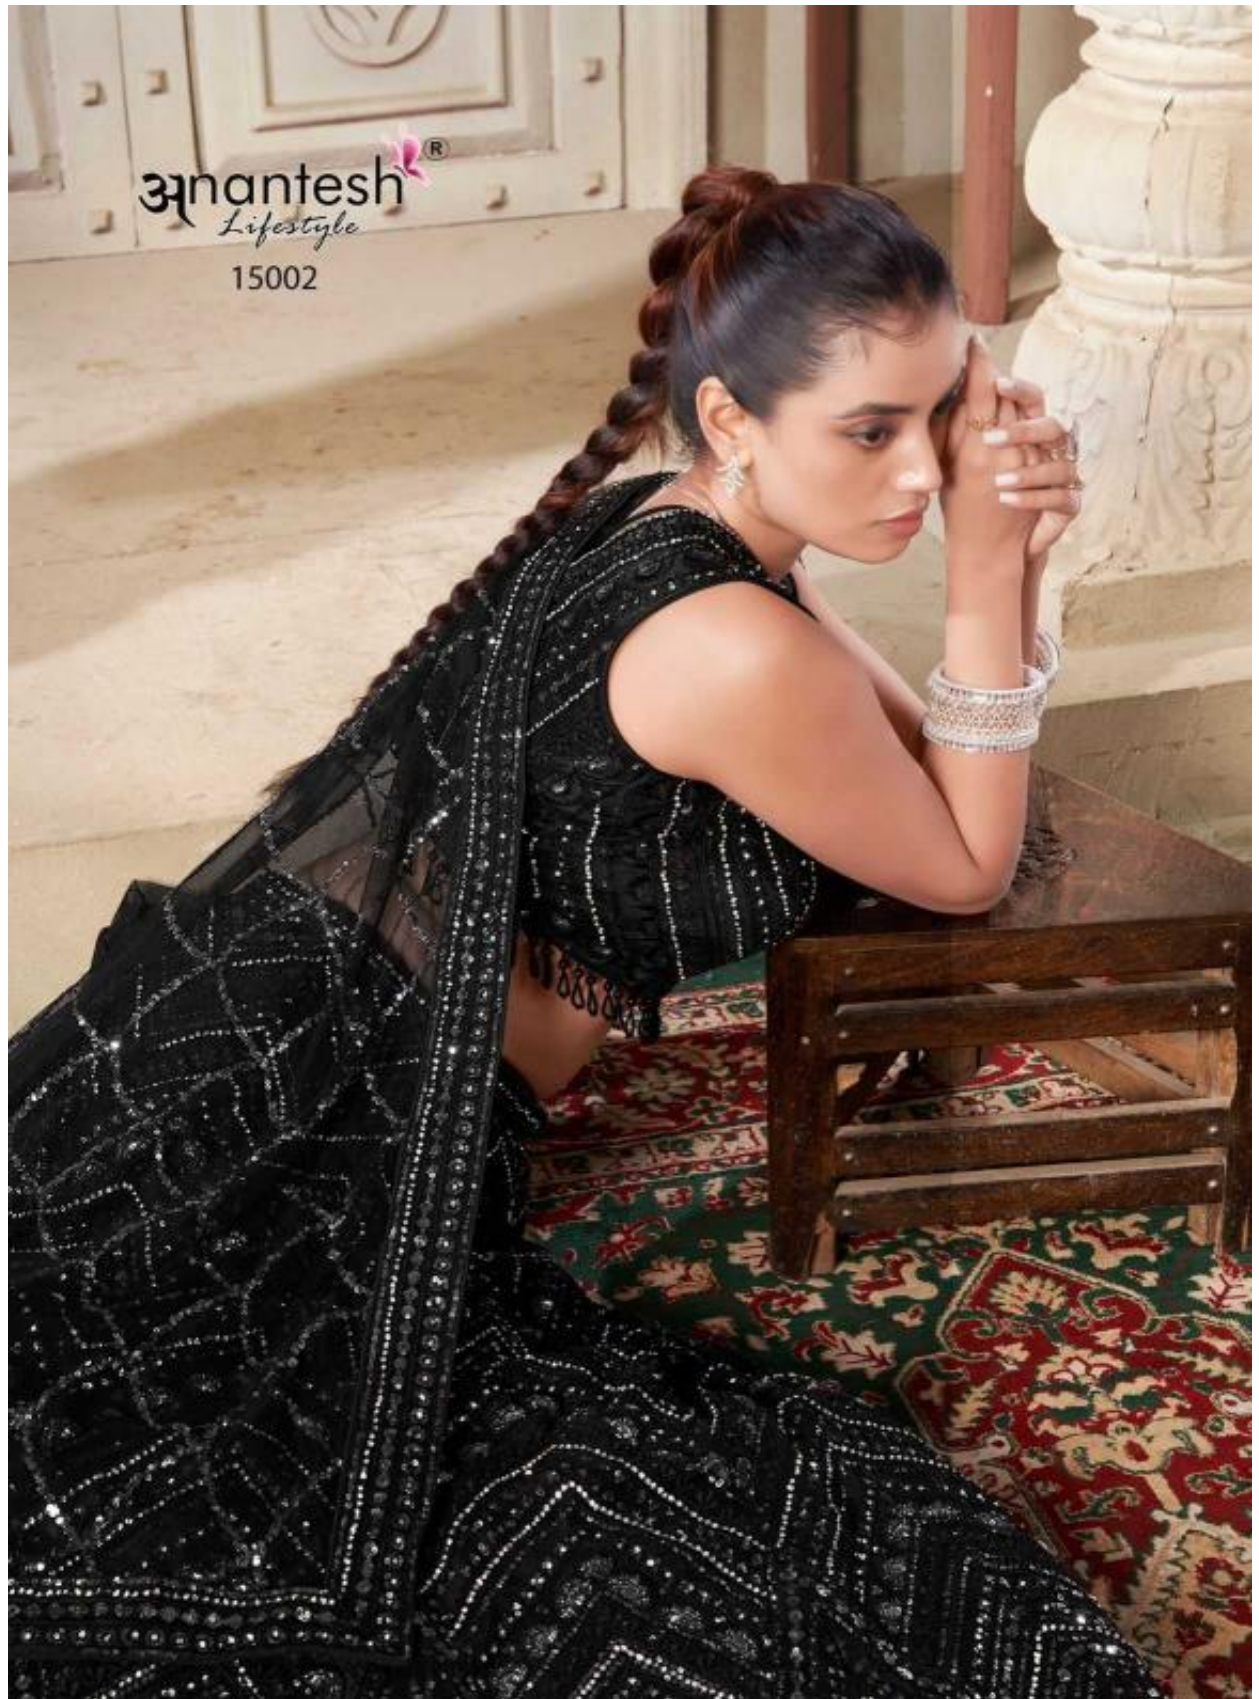

A woman with her hair in a bun, wearing a black sequined dress and jewelry, is sitting on a rug in a classical setting. The background features stone columns and a patterned rug.

Anantesh[®]
Lifestyle

WOMEN IN BLACK

15003

Anantesh[®]
Lifestyle
15002

Anantesh[®]
Lifestyle
15002

A woman with her hair in a bun, wearing a black sequined dress and jewelry, is sitting on a rug in a classical setting. The background features stone carvings and a wall with decorative elements.