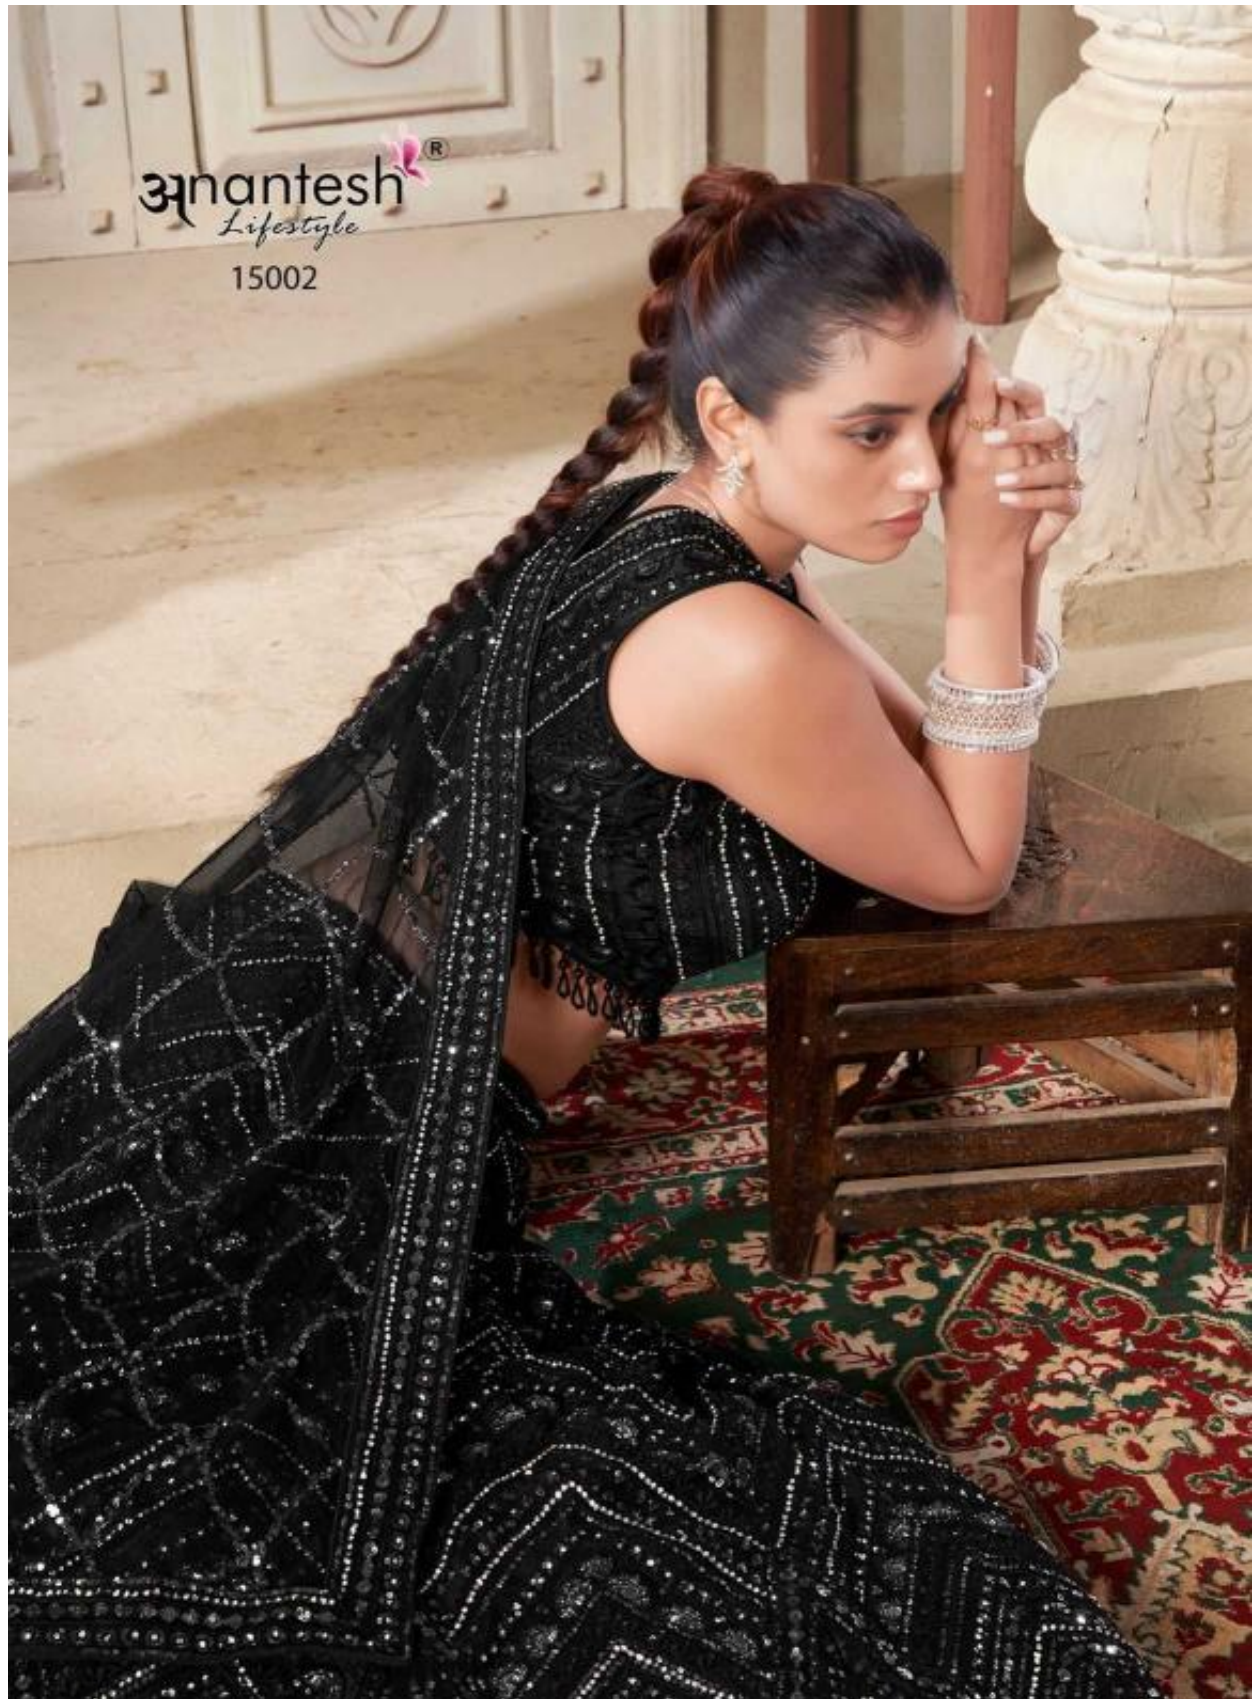

A woman with her hair in a bun, wearing a black sequined dress and jewelry, is sitting on a rug in a classical setting. The background features stone columns and a patterned rug. The text 'Anantesh Lifestyle' is visible in the top right corner.

15001

Anantesh
Lifestyle

15003

Anantesh[®]
Lifestyle
15002

Anantesh[®]
Lifestyle
15002

A woman with her hair in a bun, wearing a black sequined dress and jewelry, is sitting on a rug in a classical setting. The background features stone carvings and a wall with decorative elements.