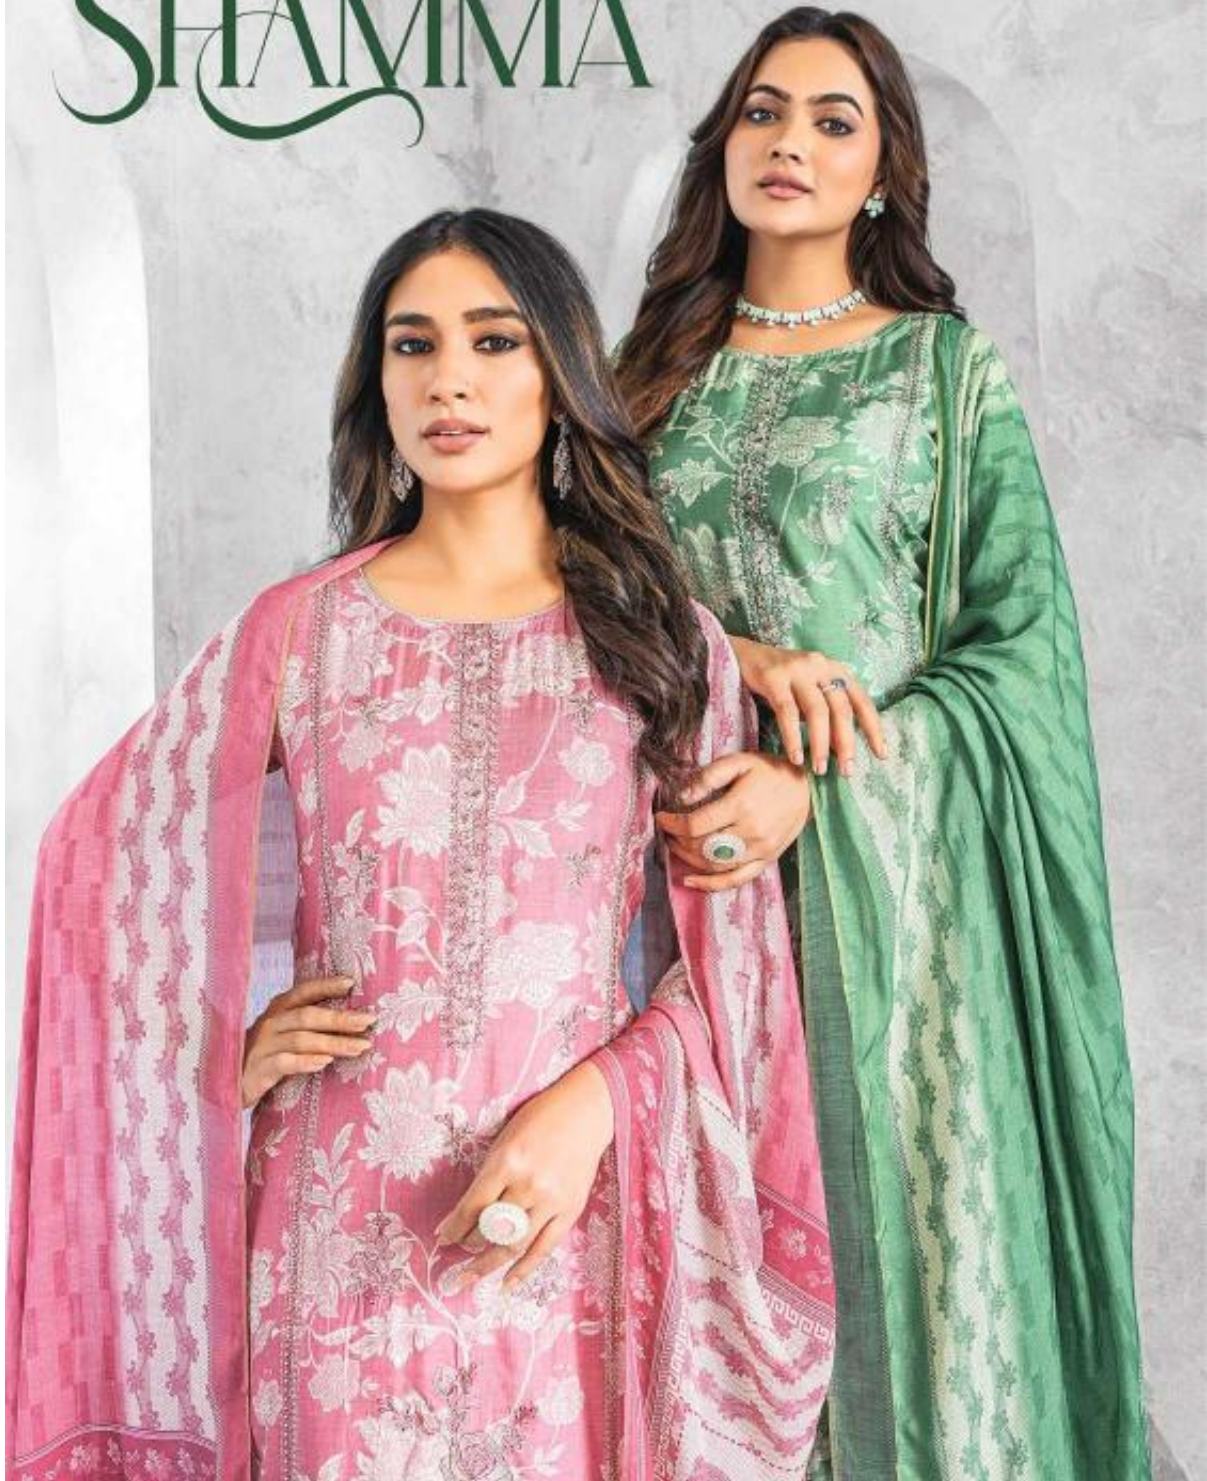

STIMAR®  
SHAMMA

STIMAR<sup>®</sup>  
SHAMMA

SIMAR | SHAMMA

SIMAR 025 D

SIMAR 025 D

SIMAR 025 D

SIMAR 025 D

*The Royal Elegance*

Make a Statement, Wear Little Long

STMAR®

STMAR®

STIMAR®  
SHAMMA

**TOP  
PURE VISCOSE MUSLIN DIGITAL PRINT  
WITH EMBROIDREY WORK**

**BOTTOM  
PURE VISCOSE MUSLIN  
DIGITAL PRINT**

**DUPATTA  
PURE VISCOSE MUSLIN  
DIGITAL PRINT**