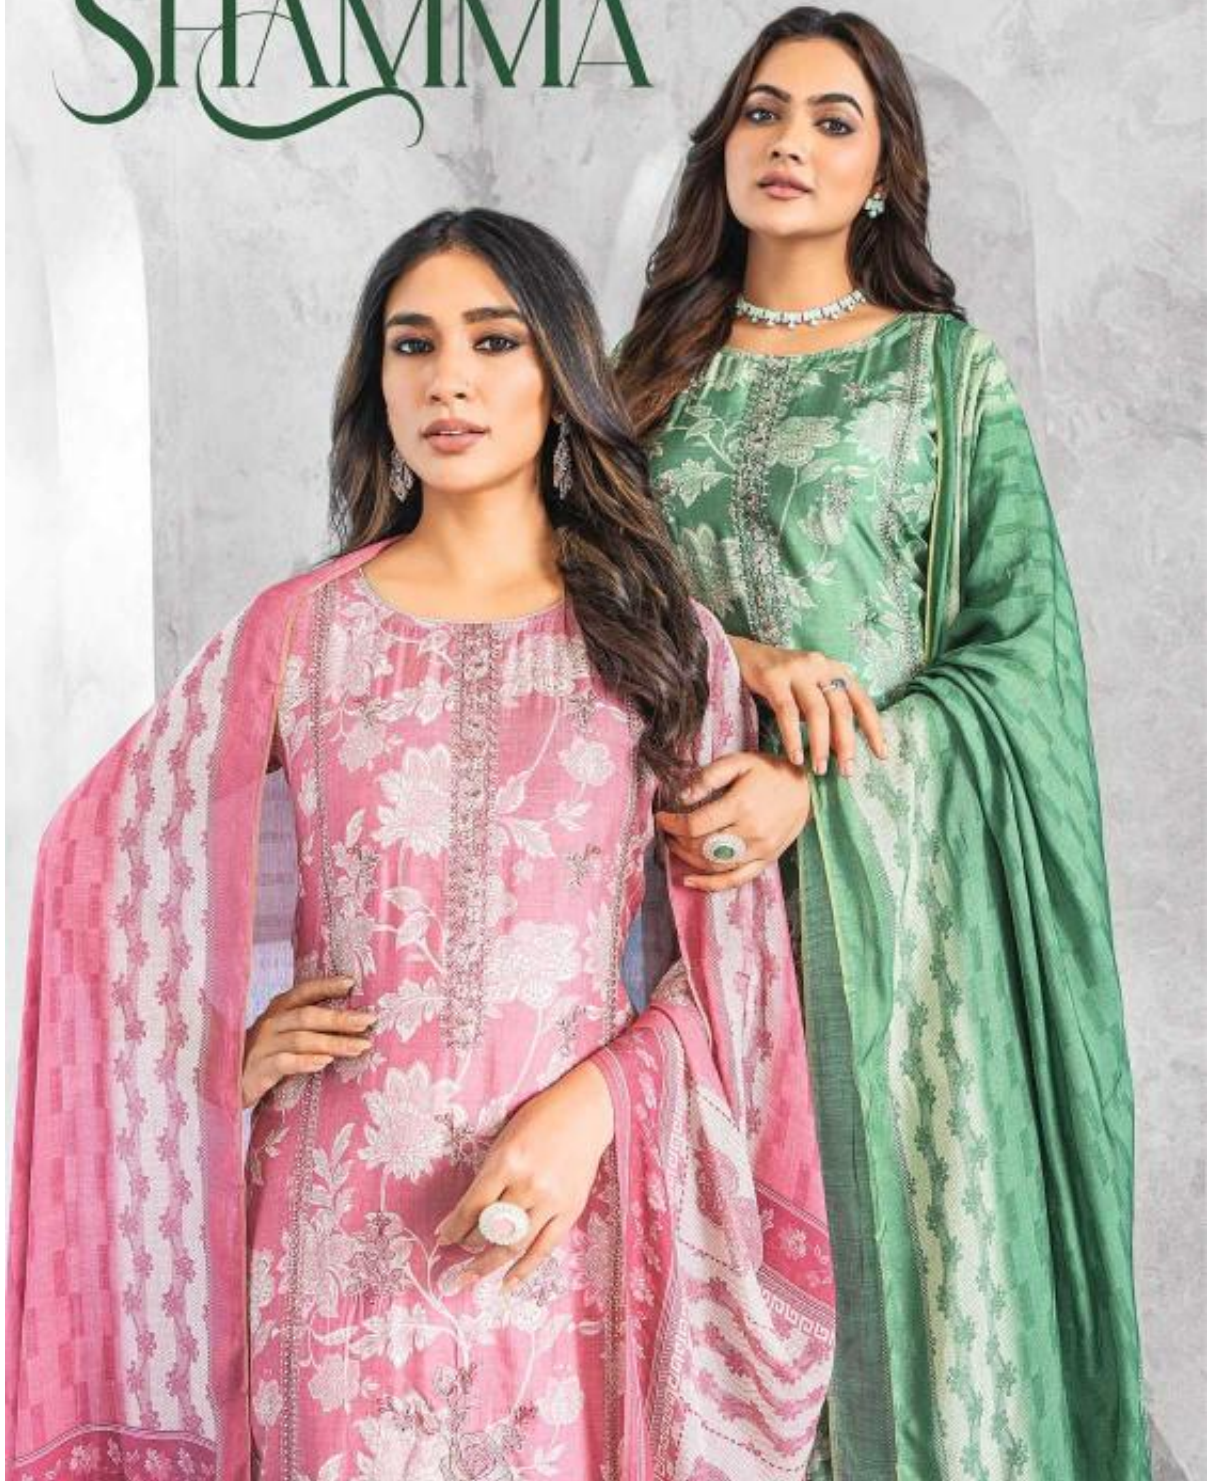

STIMAR[®]
SHAMMA

STIMAR[®]
SHAMMA

The Royal Elegance

Make a Statement, Wear Little Long

STMAR®

STMAR®

STIMAR®
SHAMMA

**TOP
PURE VISCOSE MUSLIN DIGITAL PRINT
WITH EMBROIDREY WORK**

**BOTTOM
PURE VISCOSE MUSLIN
DIGITAL PRINT**

**DUPATTA
PURE VISCOSE MUSLIN
DIGITAL PRINT**

STMAR®

Special Occasions
Need Special Attires

The Art of Elegant Expression, Forever in Bloom