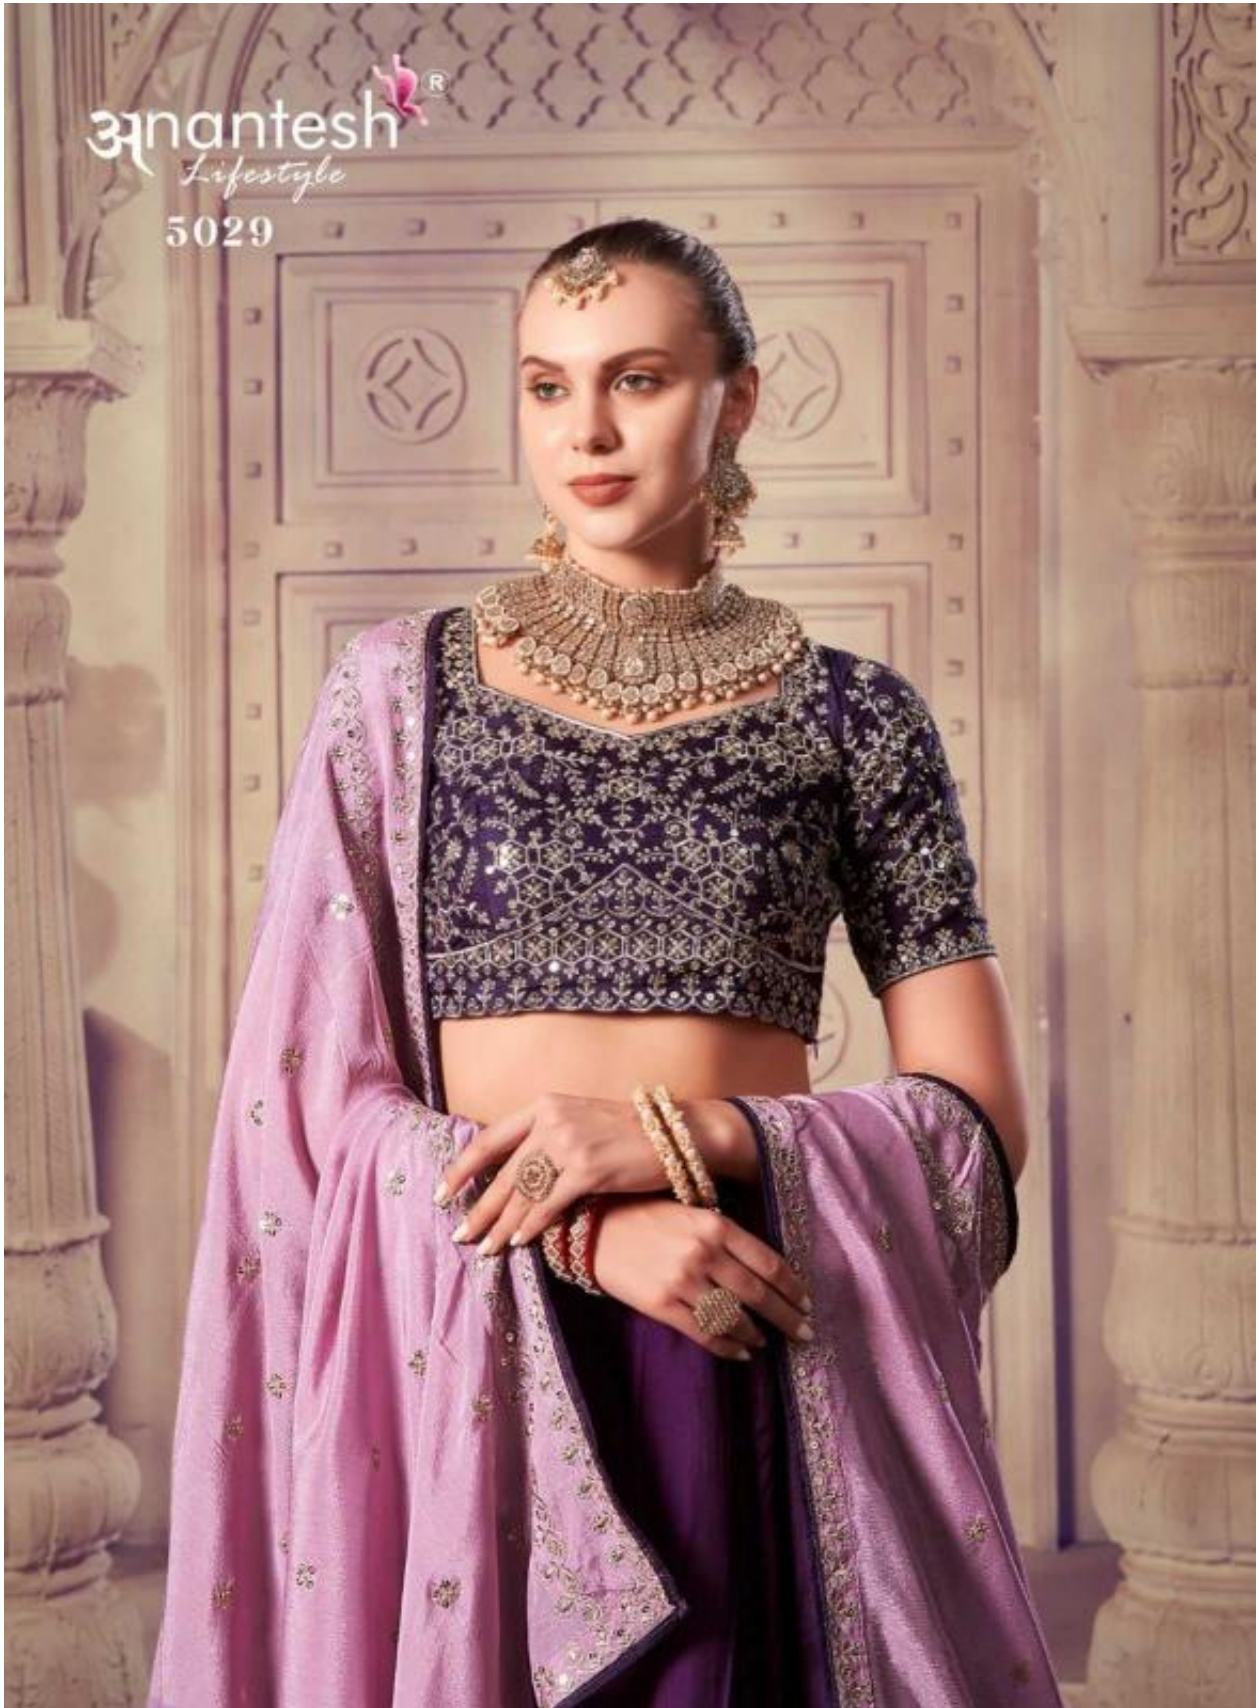

Anantesh®
Lifestyle

5029