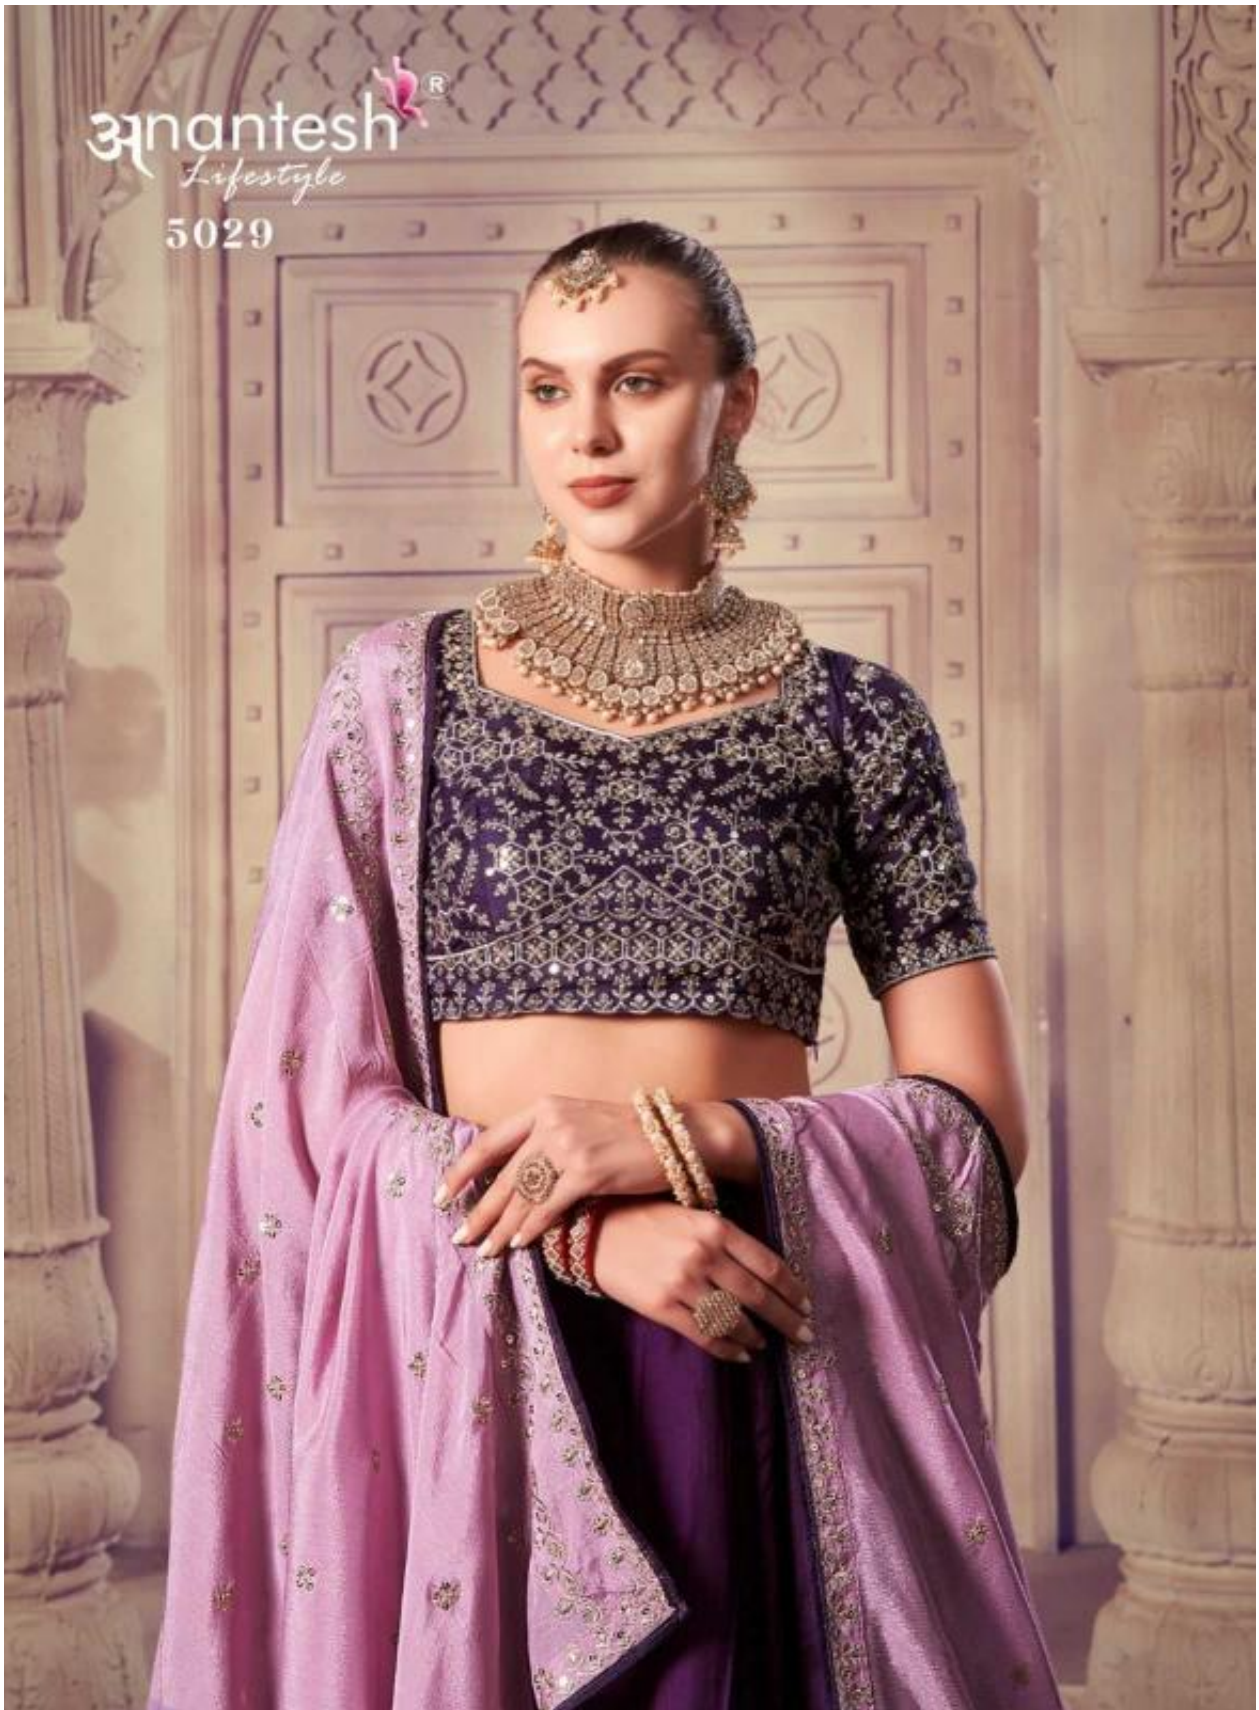

Anantesh®
Lifestyle

5029