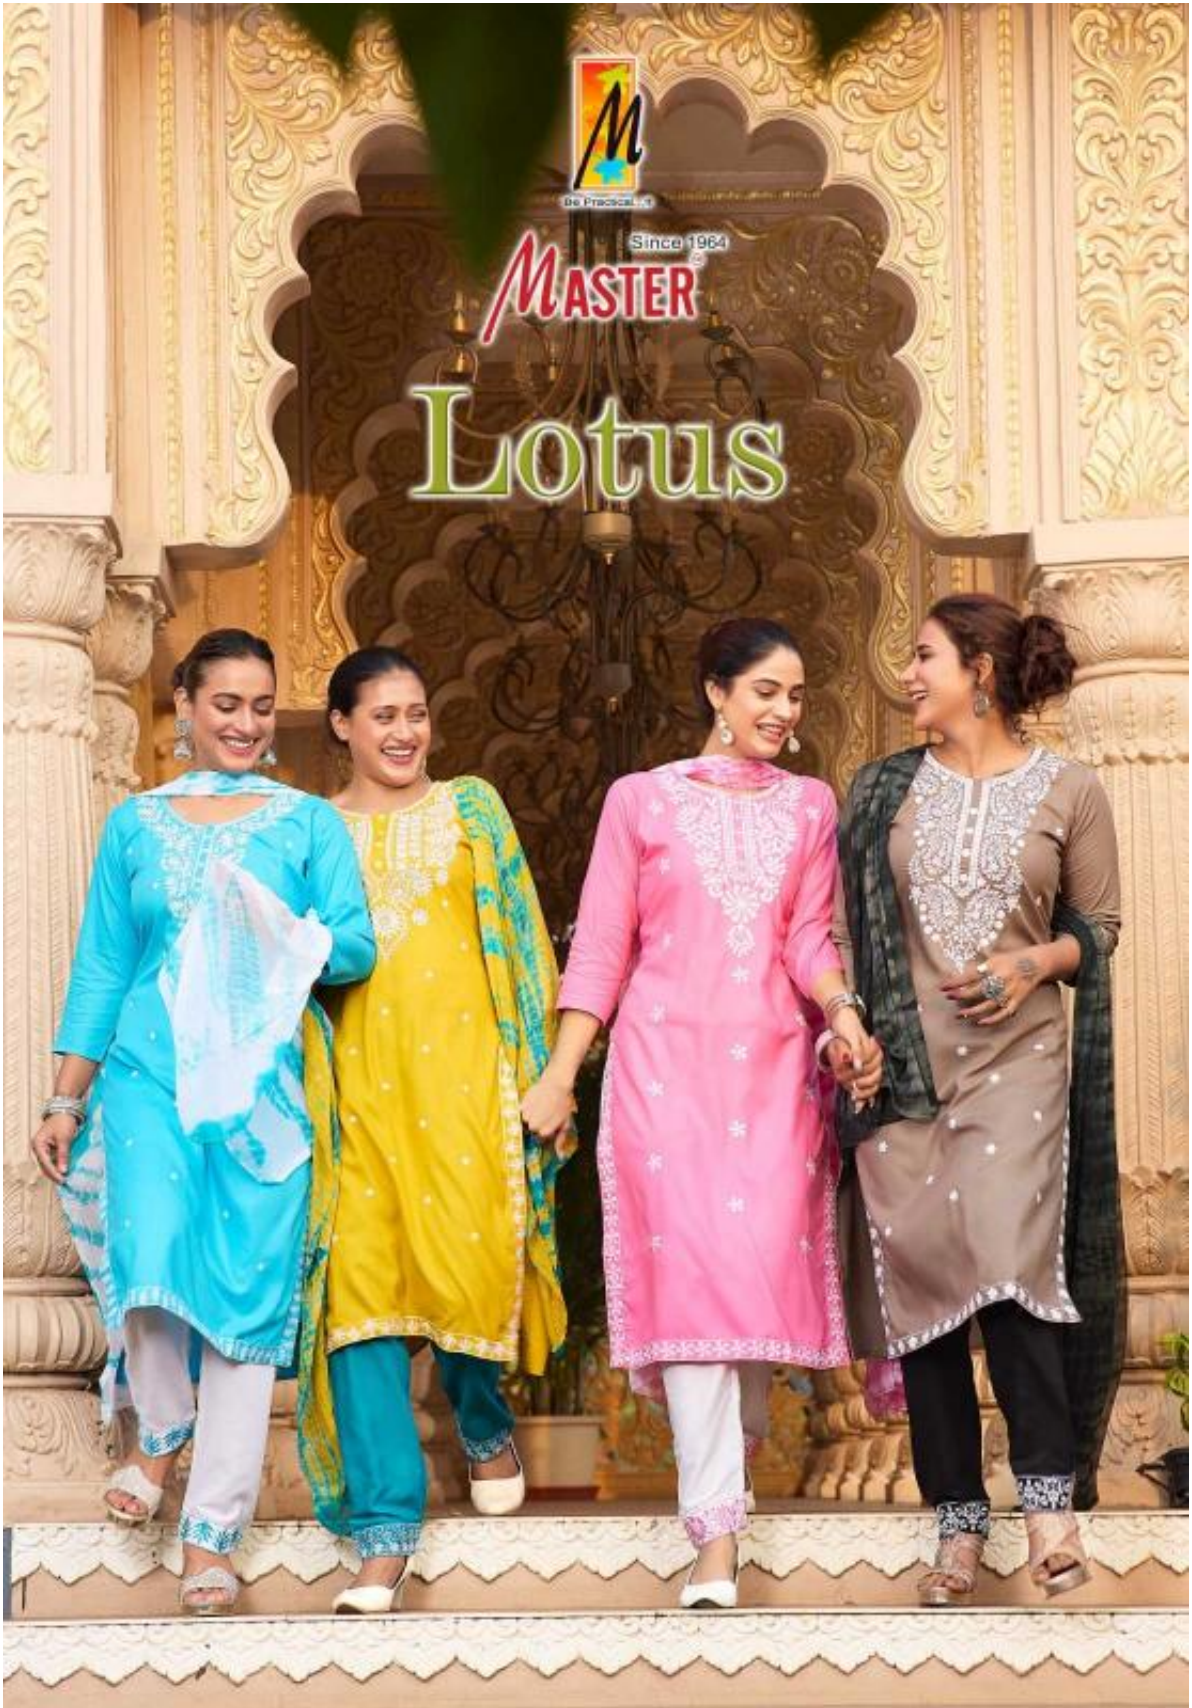

De Pracsca

Since 1984

MASTER

Lotus