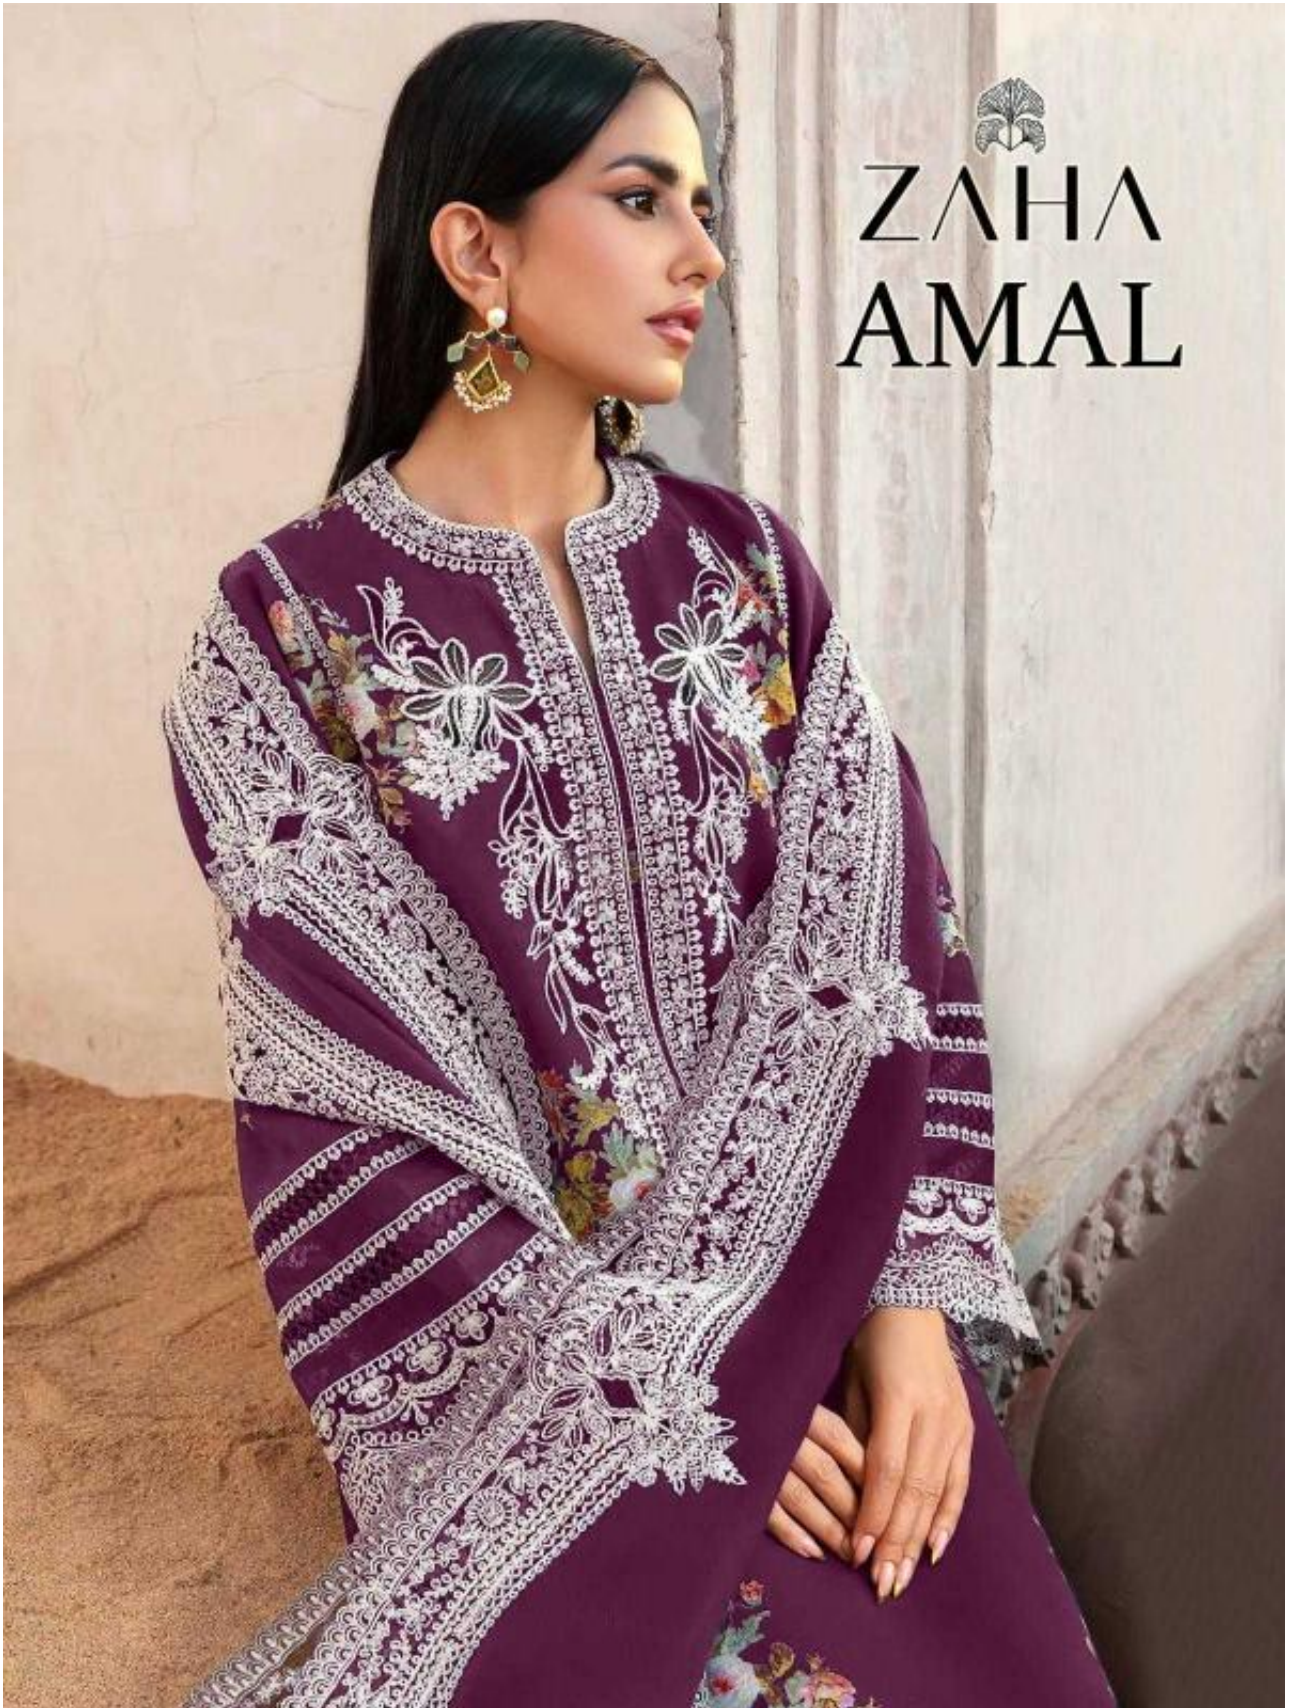

ZAHA  
AMAL

**AMAL ZAI**  
TOP Care: Dry Embroidery  
BOTTOM Care: Heavy Embroidery  
DUPATTA

**AMAL ZAIN** 10356  
TOP: Cotton Embroidery Embroidery  
BOTTOM: Silk Lurex  
DURABLE: Sunfast Dye Heavy Tulle

**AMAL ZAHARA**  
TOP: Cambric Cotton With Heavy Embroidery Work  
BOTTOM: INNER: Lawn  
DUNAGRA: Butterfly Net with Heavy Embroidery