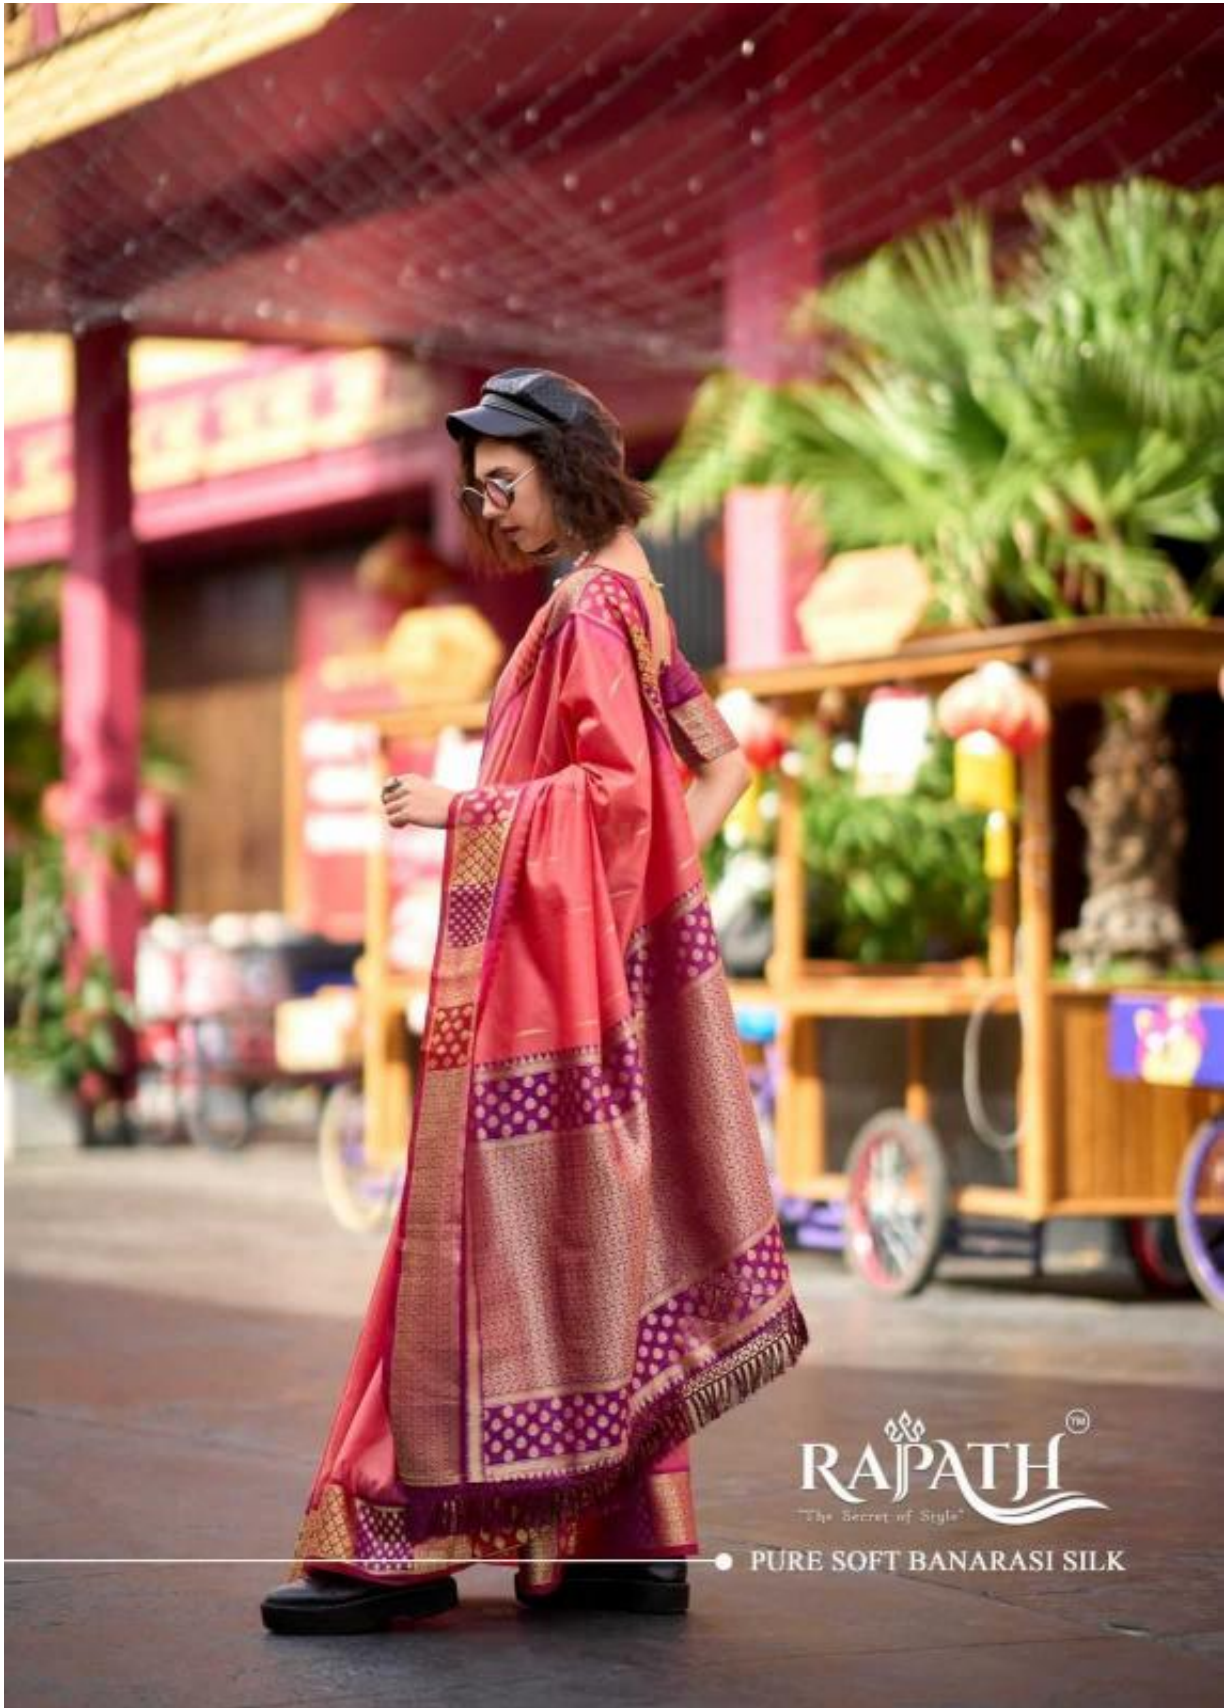

RAPATH^{TM}
The Secret of Style

● PURE SOFT BANARASI SILK