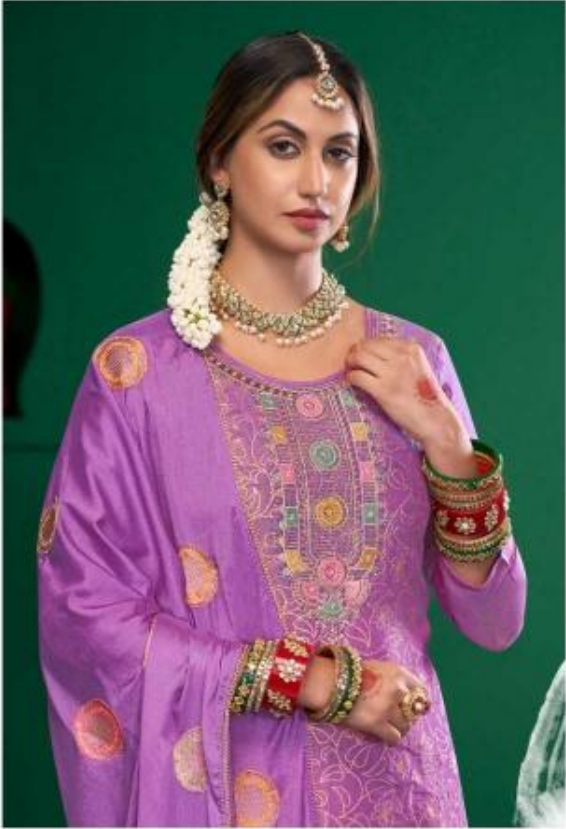

11931

11932

11933

11934

11935

11936

- TOP - VISCOSE SIMAR TISSUE WITH WORK AND JARKAN WORK
- BOTTOM - PURE REYON
- DUPATTA - SEMI PURE WITH HEAVY WORK
- DESIGNS - 06

CATALOGUE :- **MANROOP**

कलावती
"CLASSIC"
D.NO.11936

काव्य

"Refreshing for beauty but not everyone can do it."
D.NO.11934