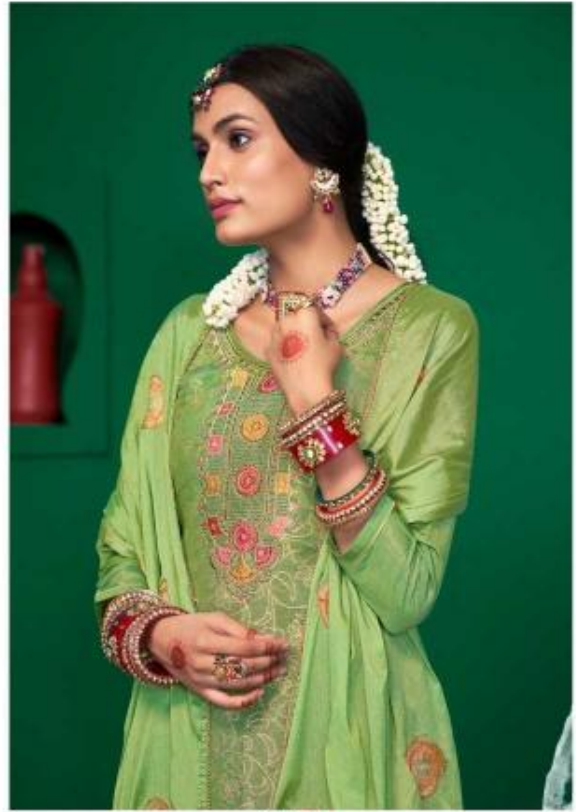

11931

11932

11933

11934

11935

11936

- TOP - VISCOSE SIMAR TISSUE WITH WORK AND JARKAN WORK
- BOTTOM - PURE REYON
- DUPATTA - SEMI PURE WITH HEAVY WORK
- DESIGNS - 06

CATALOGUE :- **MANROOP**

कलावती
"CLASSIC"
D.NO.11936

काव्य

"Refreshing for beauty but not everyone can do it."
D.NO.11934