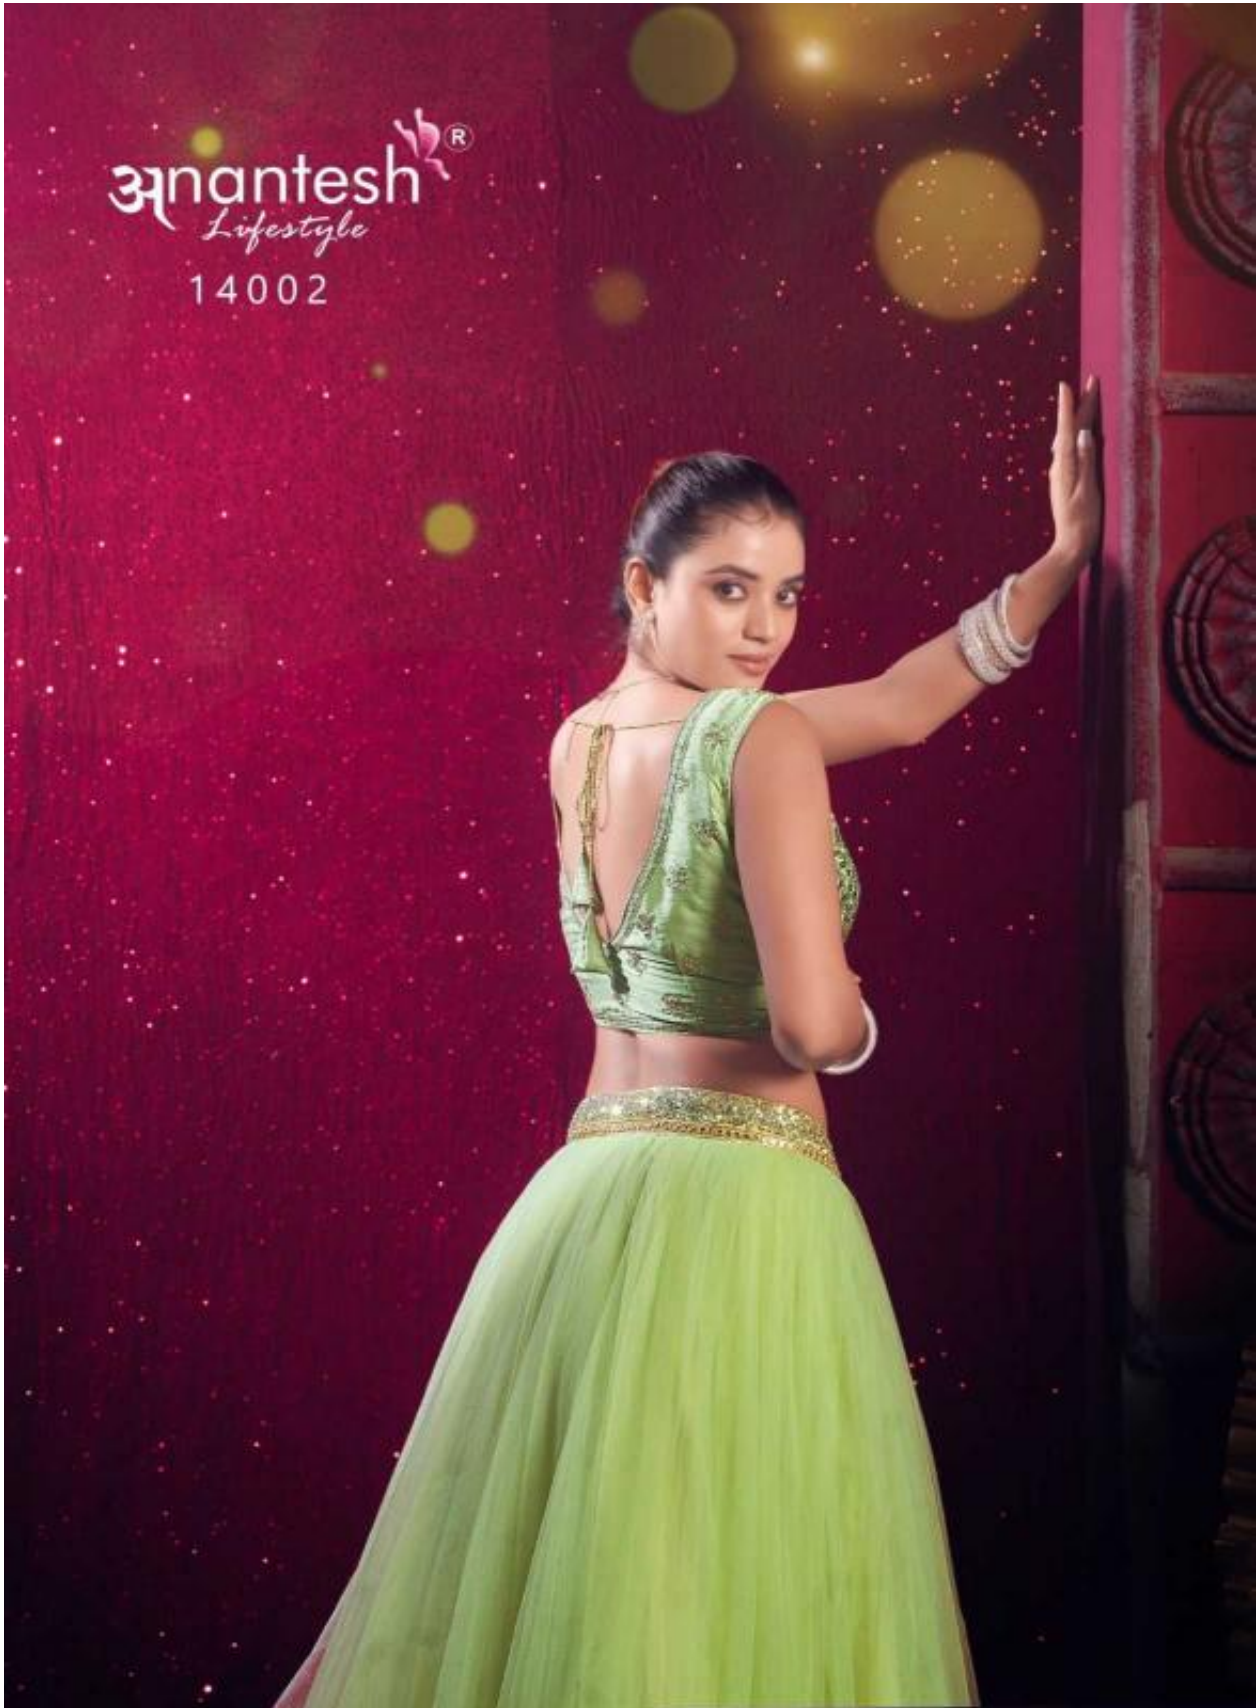

anantesh®
Lifestyle

14002