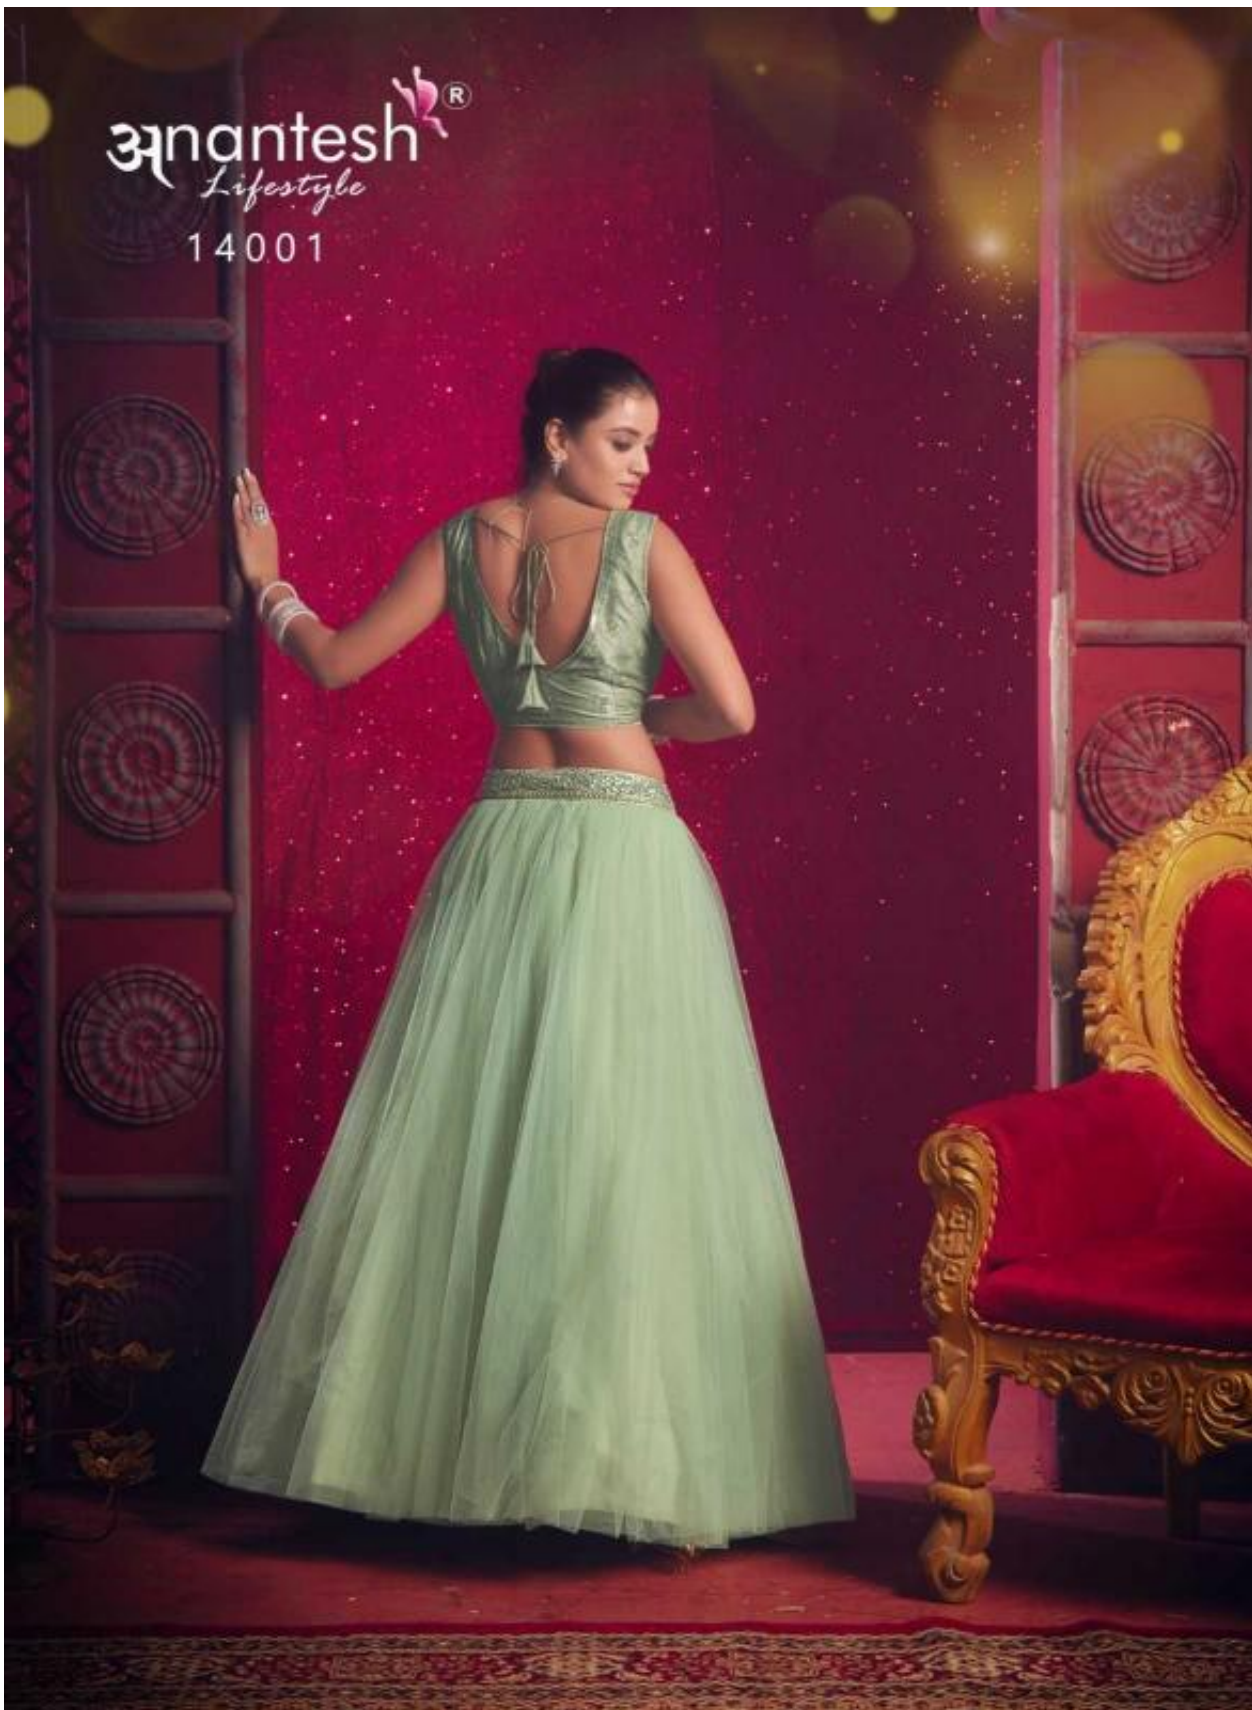

14002

anantesh[®]
Lifestyle

14001

Flairy Girl
VOL 01
Anantesh®
Lifestyle

14001

14002

| CODE | MAIN COLOUR | LEHENGA FABRIC | BLOUSE FABRIC | DUPATTA FABRIC | SIZE SEMI STITCHED | READYMADE | WEIGHT | WORK DETAILS | PRICE (EXCLUDING GST (2%)) |
|-------|-------------|---------------------------|----------------------------|---------------------------|-----------------------------|-------------|--------|---|----------------------------|
| 14001 | LIGHT PISTA | PREMIUM NET 8 METER FLAIR | PREMIUM SILK WITH SEQUANCE | PREMIUM NET WITH SEQUANCE | Size upto 42 bust and waist | XS,S,M,L,XL | 2.5kg. | PREMIUM SEQUANCE WORK IN BLOUSE AND DUPATTA | 2995/- |
| 14002 | DARK PISTA | PREMIUM NET 8 METER FLAIR | PREMIUM SILK WITH SEQUANCE | PREMIUM NET WITH SEQUANCE | Size upto 42 bust and waist | XS,S,M,L,XL | 2.5kg. | PREMIUM SEQUANCE WORK IN BLOUSE AND DUPATTA | 2995/- |