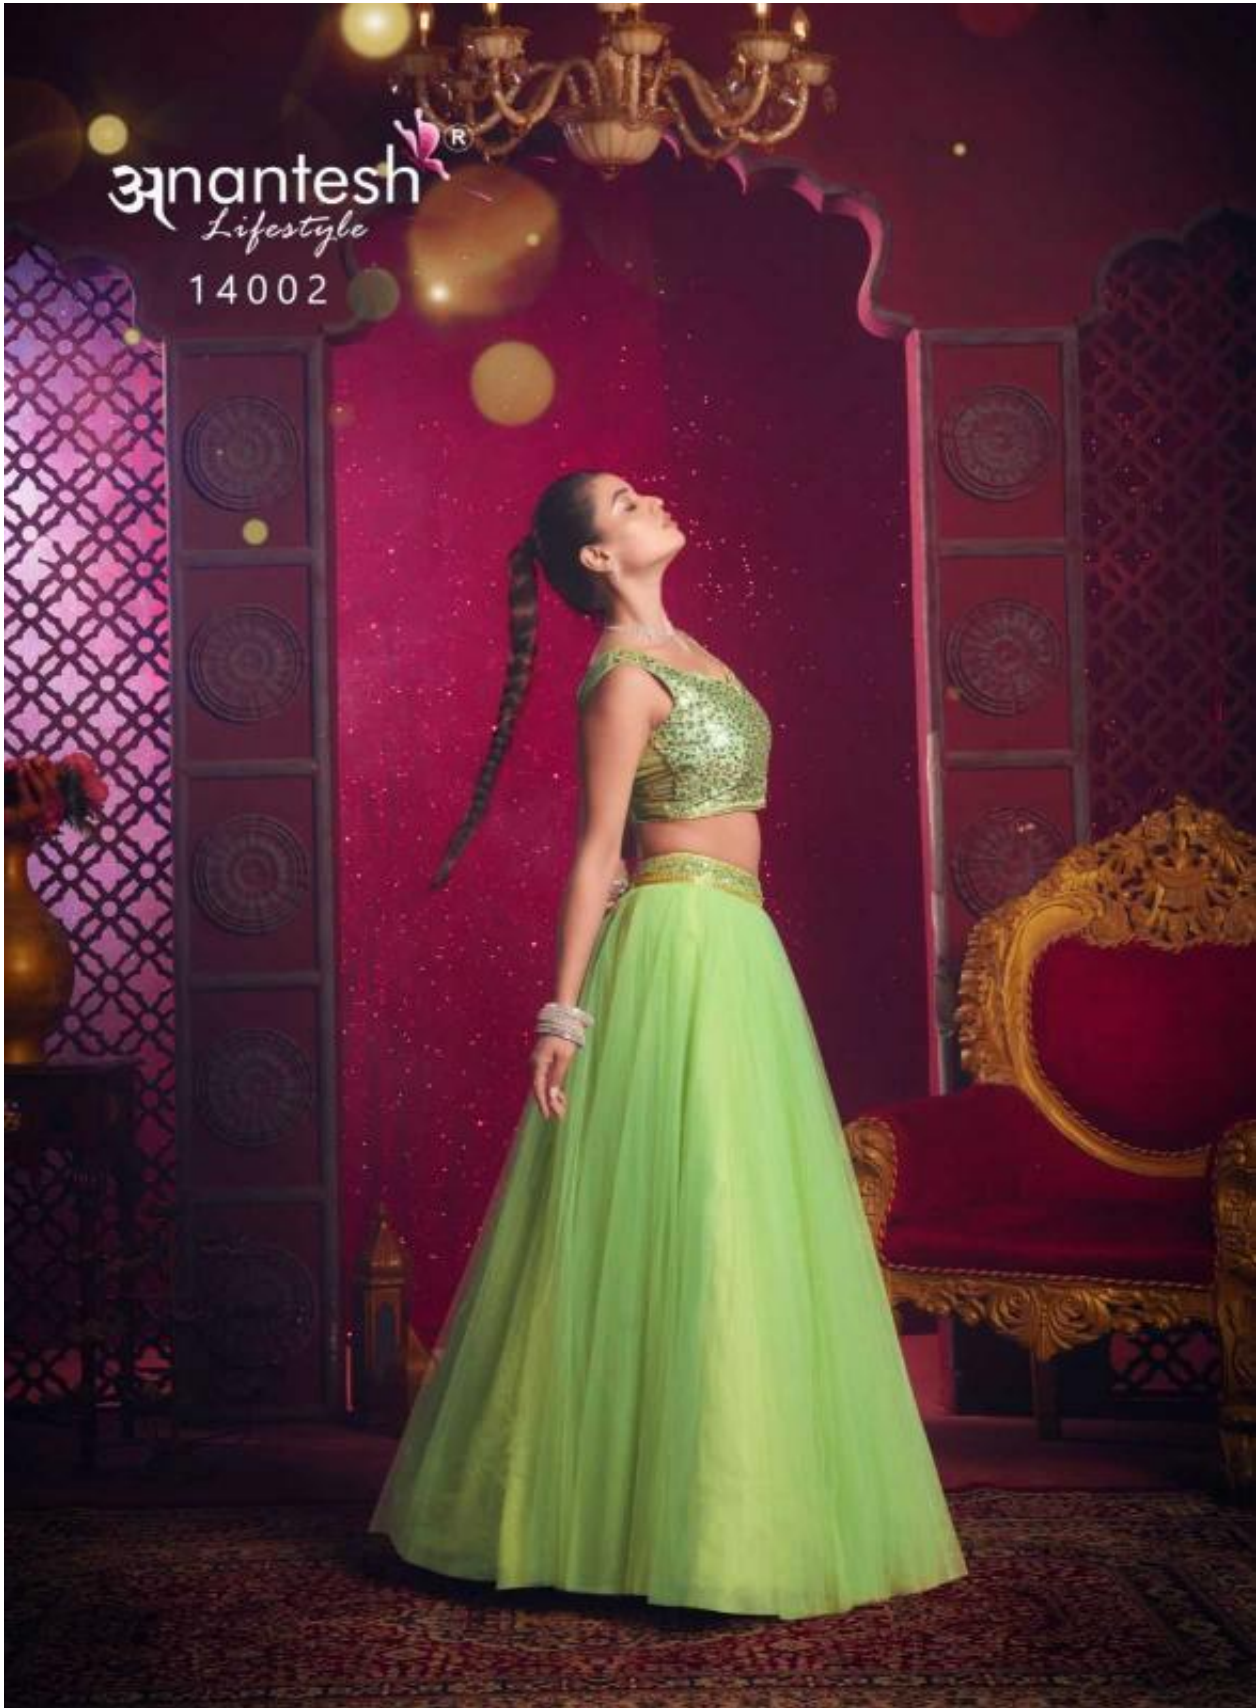

anantesh®
Lifestyle

14002