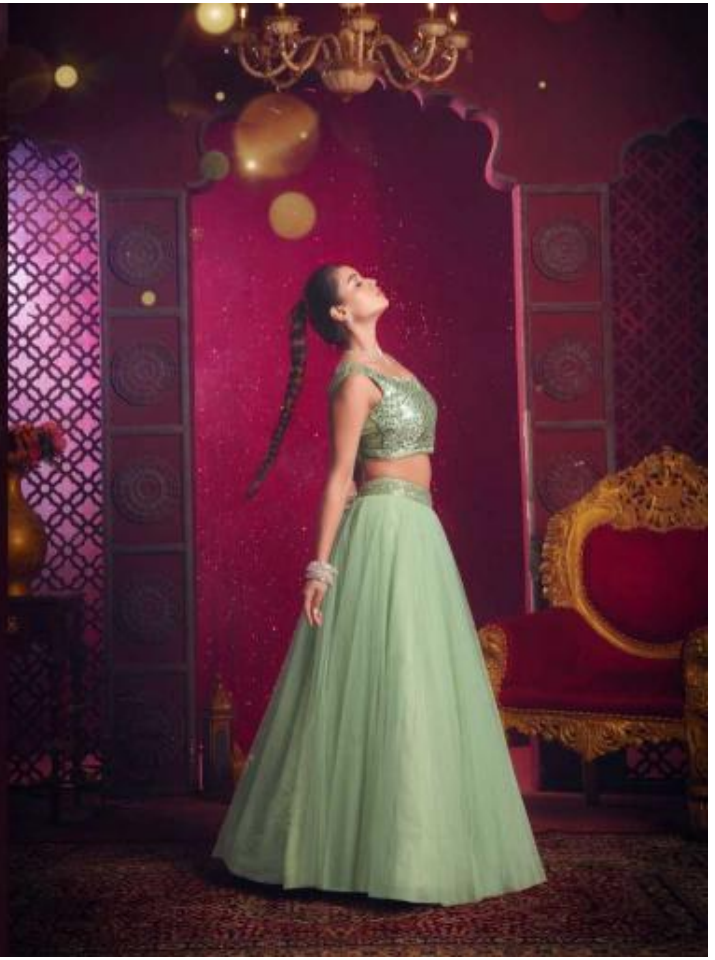

anantesh®
Lifestyle

EMBRACING MY QUEENLY SIDE JOHNSON BY A TIME 14001