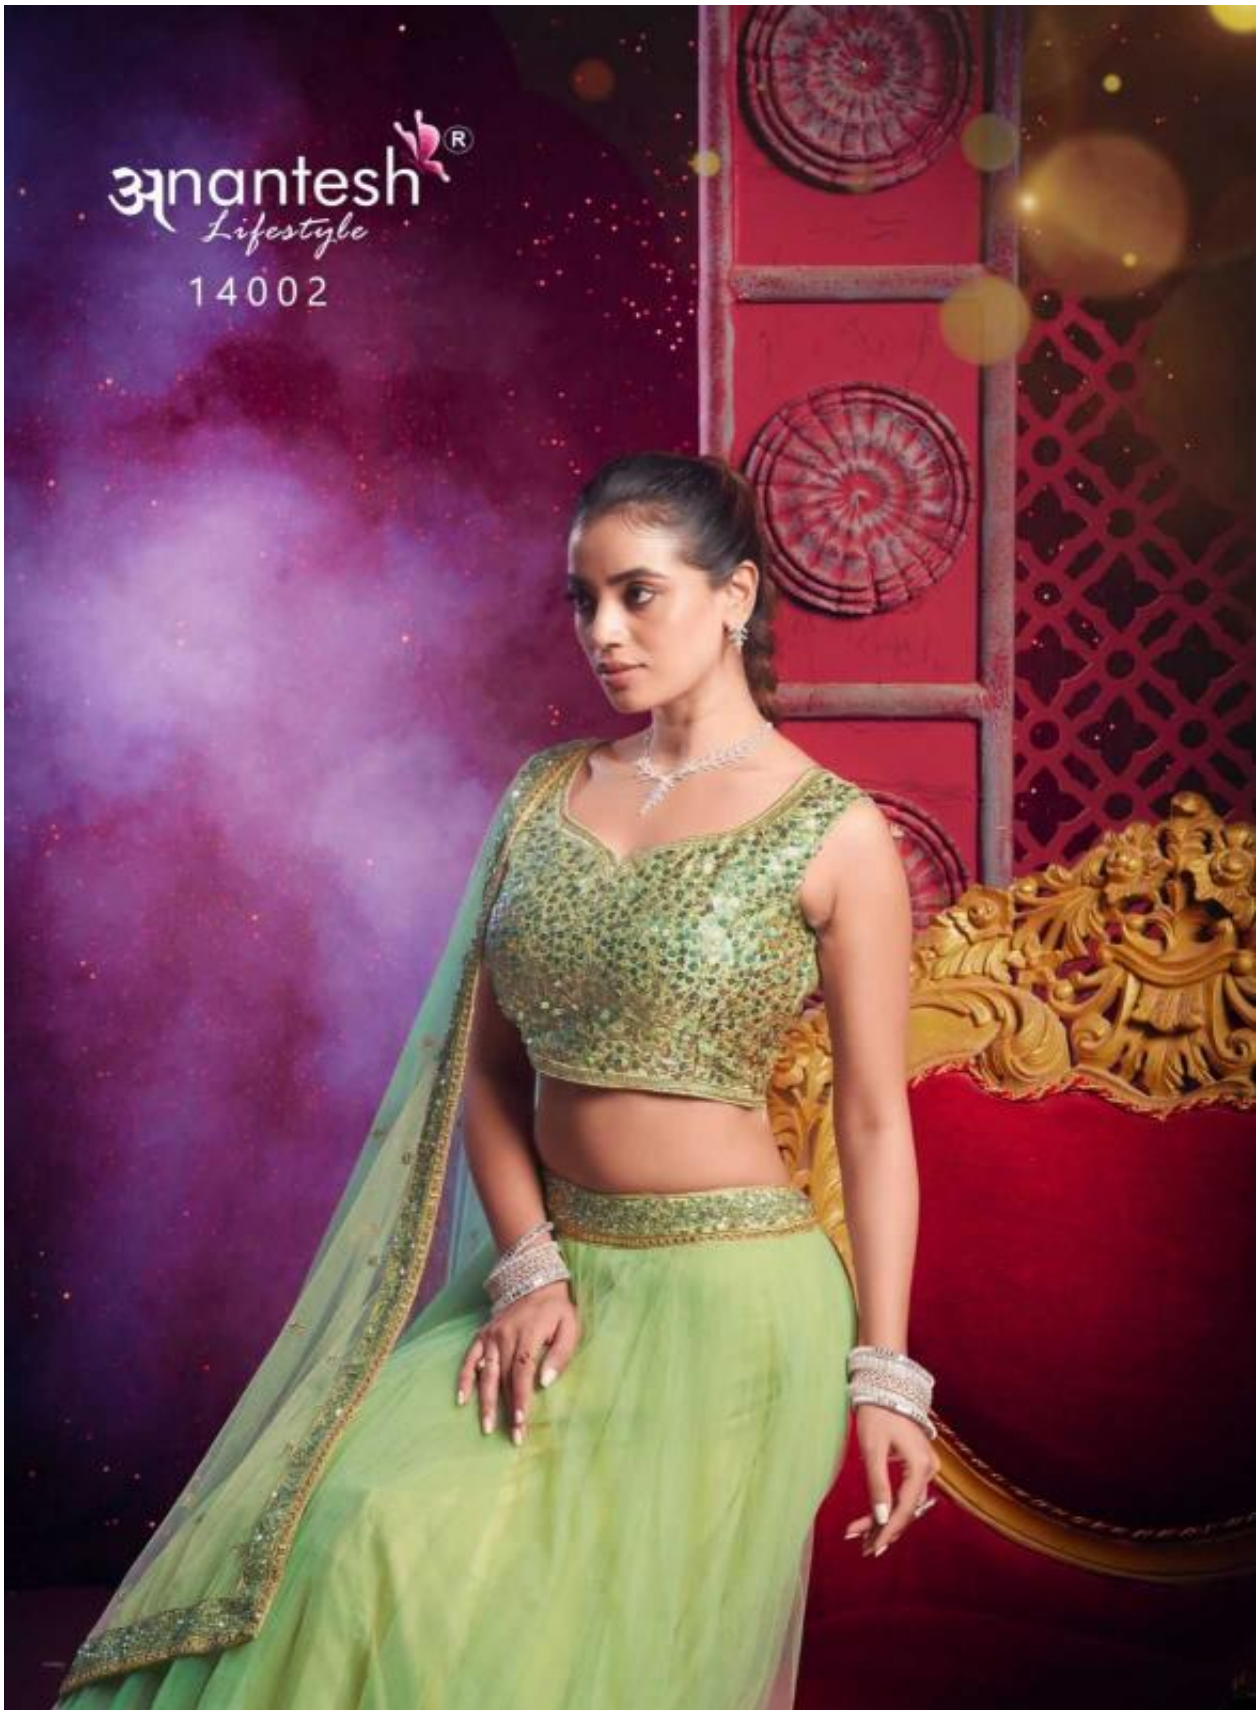

anantesh®
Lifestyle

14002