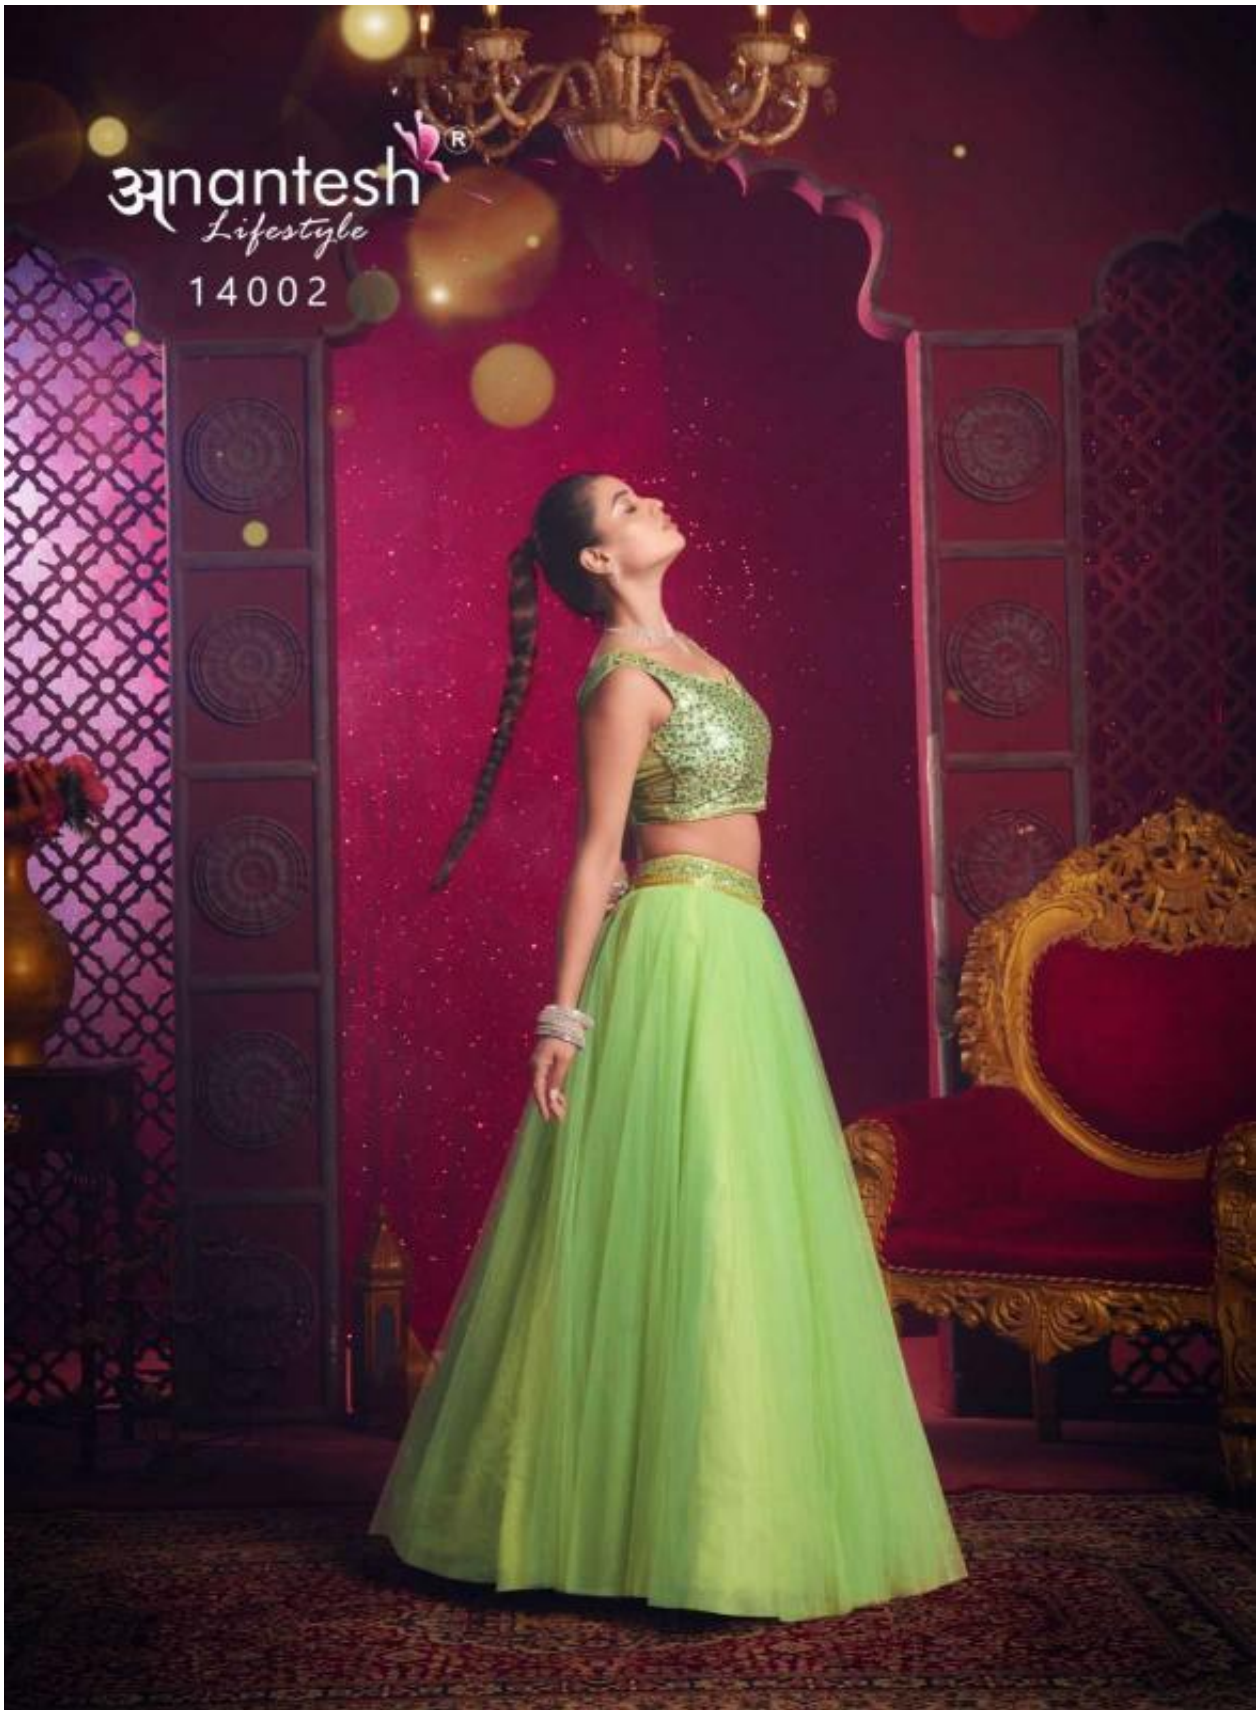

anantesh®
Lifestyle

14002