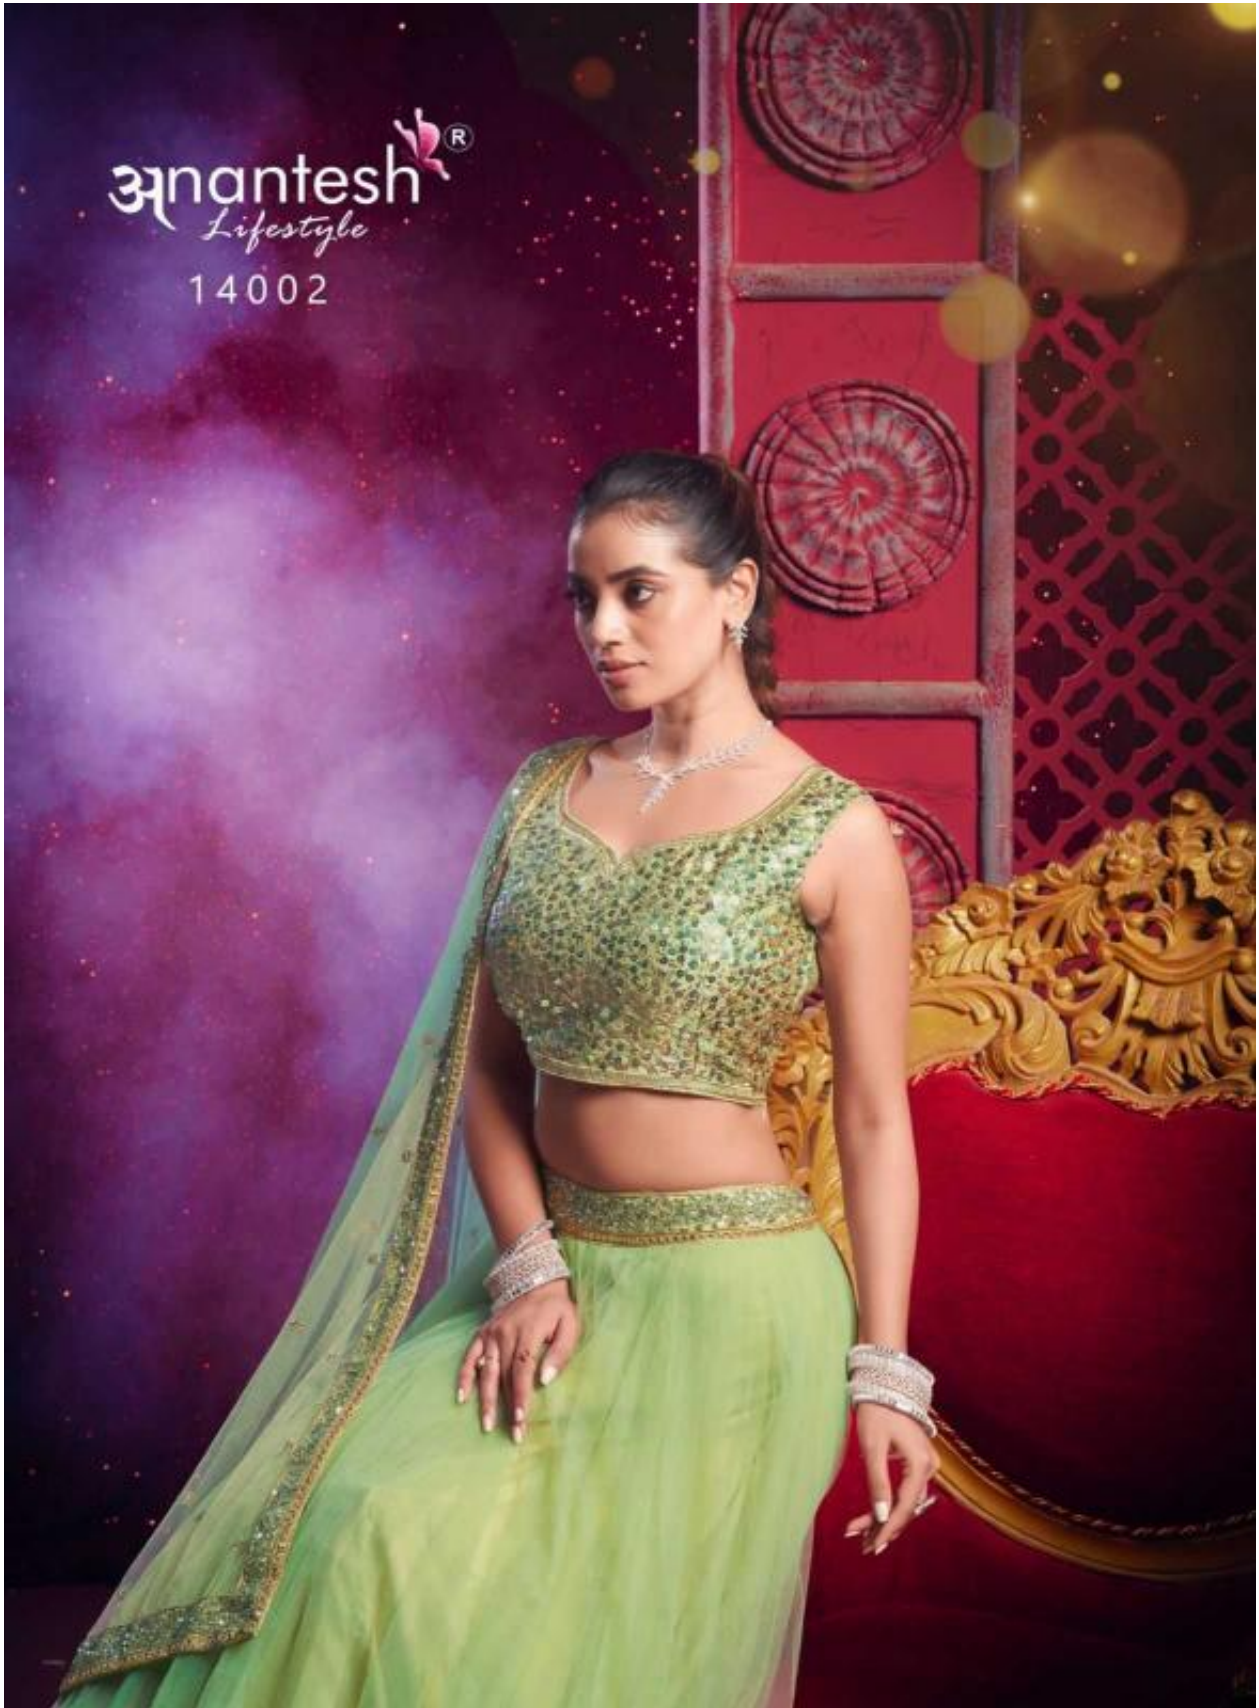

anantesh®
Lifestyle

14002