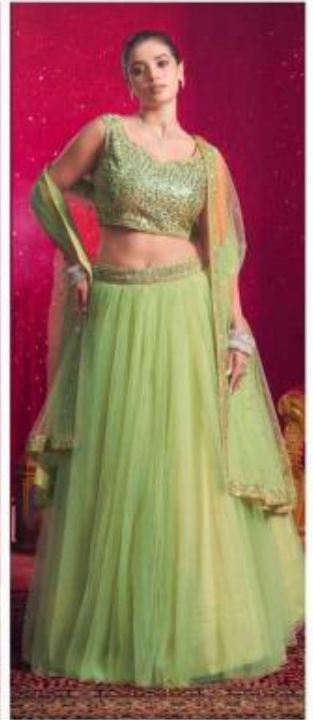

14002

anantesh[®]
Lifestyle

14001

Flairy Girl
VOL 01
Anantesh®
Lifestyle

14001

14002

CODE	MAIN COLOUR	LEHENGA FABRIC	BLOUSE FABRIC	DUPATTA FABRIC	SIZE SEMI STITCHED	READYMADE	WEIGHT	WORK DETAILS	PRICE (EXCLUDING GST (2%))
14001	LIGHT PISTA	PREMIUM NET 8 METER FLAIR	PREMIUM SILK WITH SEQUANCE	PREMIUM NET WITH SEQUANCE	Size upto 42 bust and waist	XS,S,M,L,XL	2.5kg.	PREMIUM SEQUANCE WORK IN BLOUSE AND DUPATTA	2995/-
14002	DARK PISTA	PREMIUM NET 8 METER FLAIR	PREMIUM SILK WITH SEQUANCE	PREMIUM NET WITH SEQUANCE	Size upto 42 bust and waist	XS,S,M,L,XL	2.5kg.	PREMIUM SEQUANCE WORK IN BLOUSE AND DUPATTA	2995/-