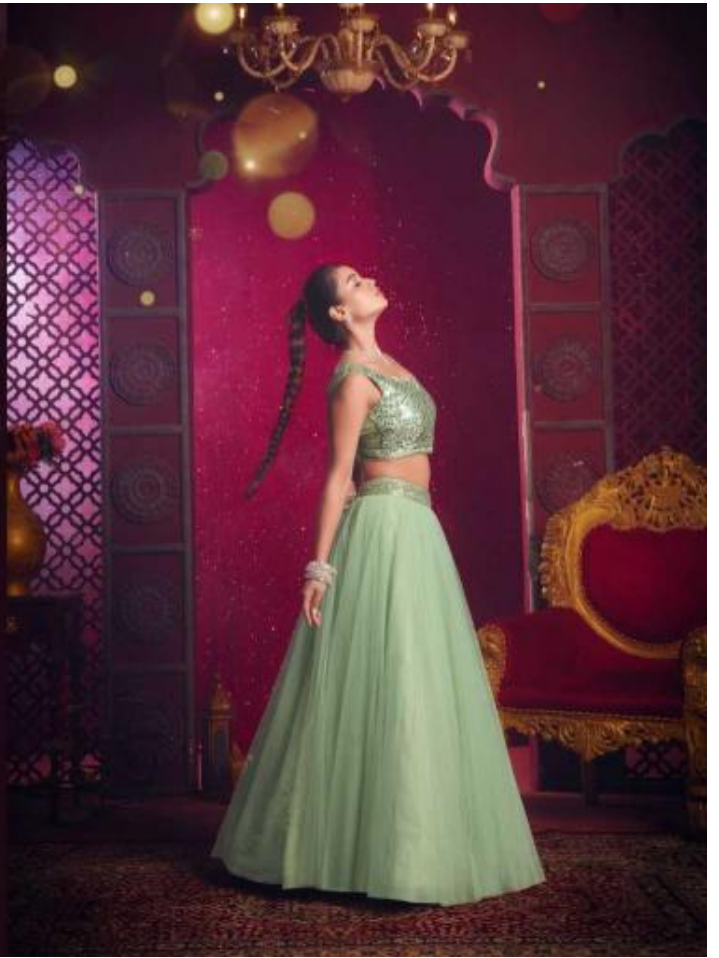

Anantesh®
Lifestyle

EMBRACING MY QUEENLY SIDE JOHNSON BY A TIME 14001