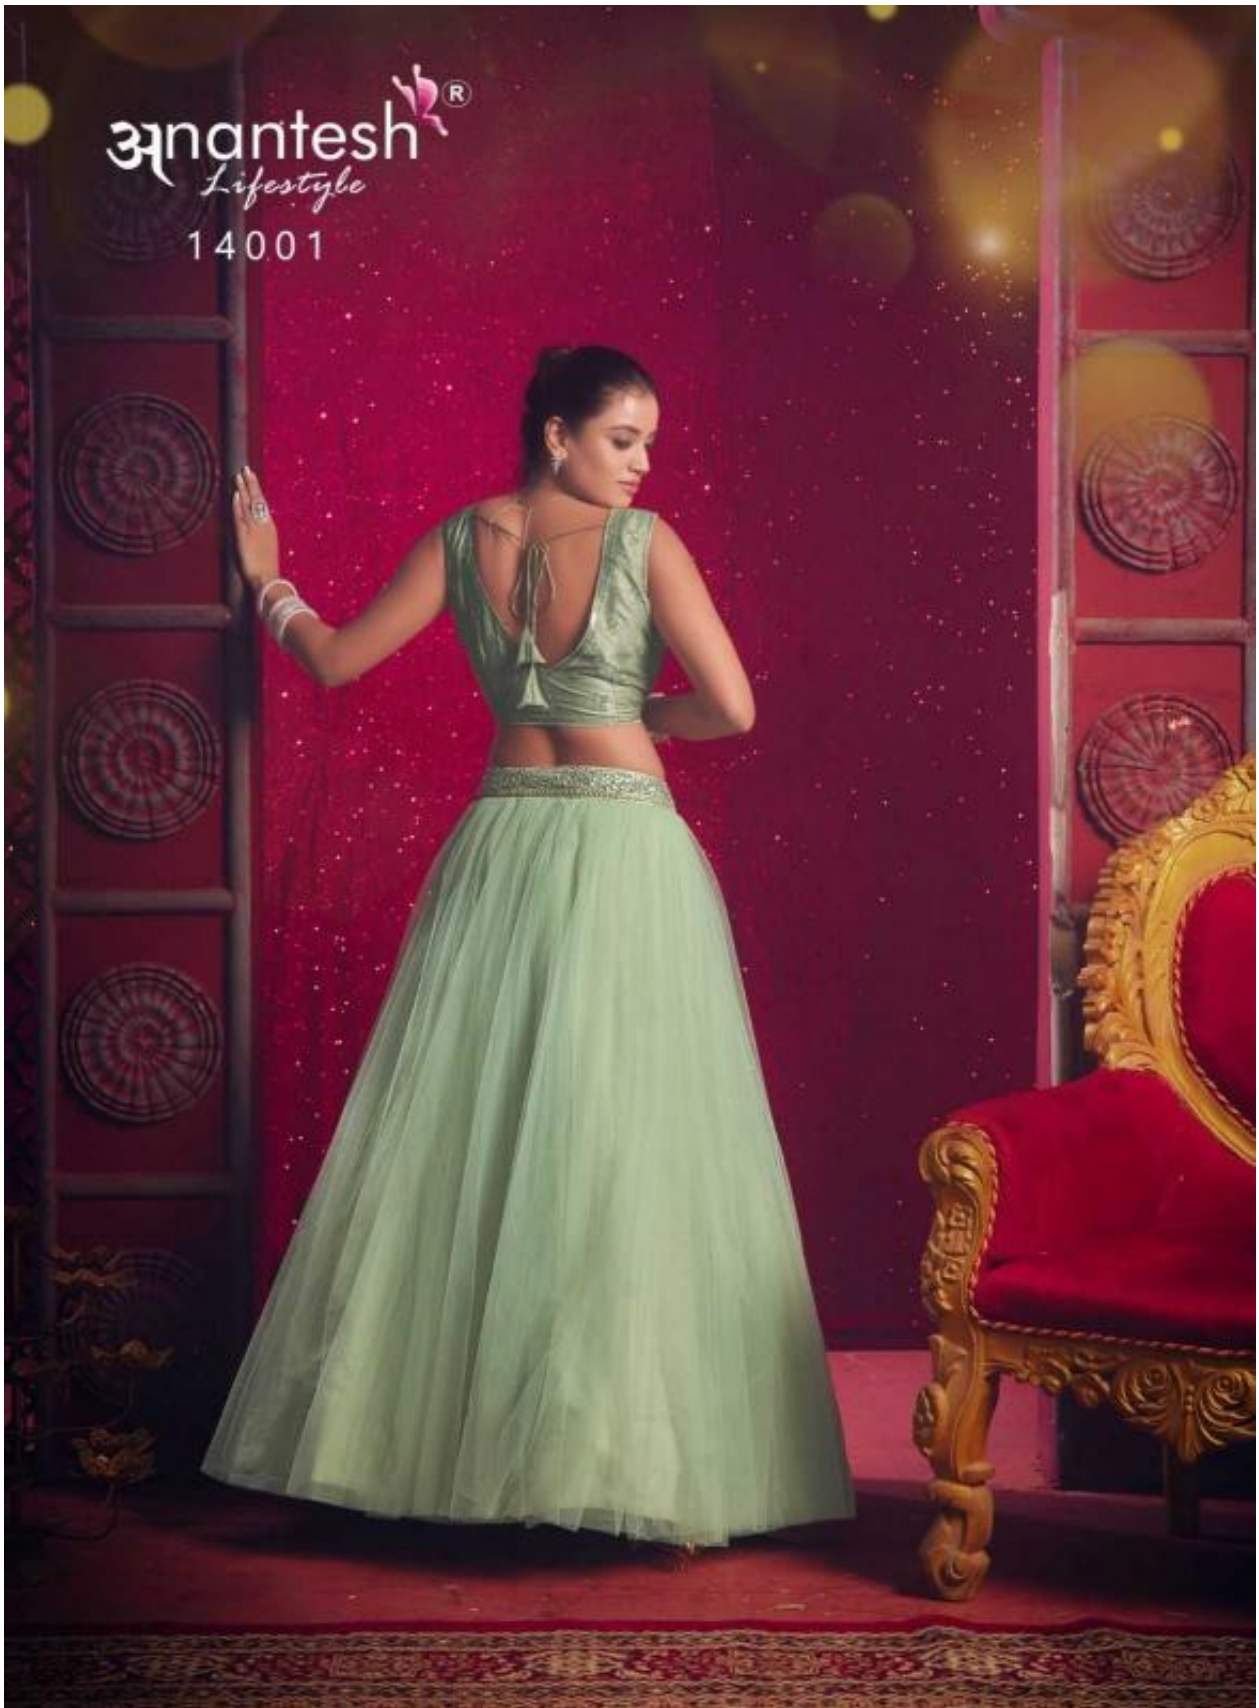

14002

anantesh[®]
Lifestyle

14001

Flairy Girl
VOL 01
Anantesh®
Lifestyle

14001

14002

CODE	MAIN COLOUR	LEHENGA FABRIC	BLOUSE FABRIC	DUPATTA FABRIC	SIZE SEMI STITCHED	READYMADE	WEIGHT	WORK DETAILS	PRICE (EXCLUDING GST (2%))
14001	LIGHT PISTA	PREMIUM NET 8 METER FLAIR	PREMIUM SILK WITH SEQUANCE	PREMIUM NET WITH SEQUANCE	Size upto 42 bust and waist	XS,S,M,L,XL	2.5kg.	PREMIUM SEQUANCE WORK IN BLOUSE AND DUPATTA	2995/-
14002	DARK PISTA	PREMIUM NET 8 METER FLAIR	PREMIUM SILK WITH SEQUANCE	PREMIUM NET WITH SEQUANCE	Size upto 42 bust and waist	XS,S,M,L,XL	2.5kg.	PREMIUM SEQUANCE WORK IN BLOUSE AND DUPATTA	2995/-