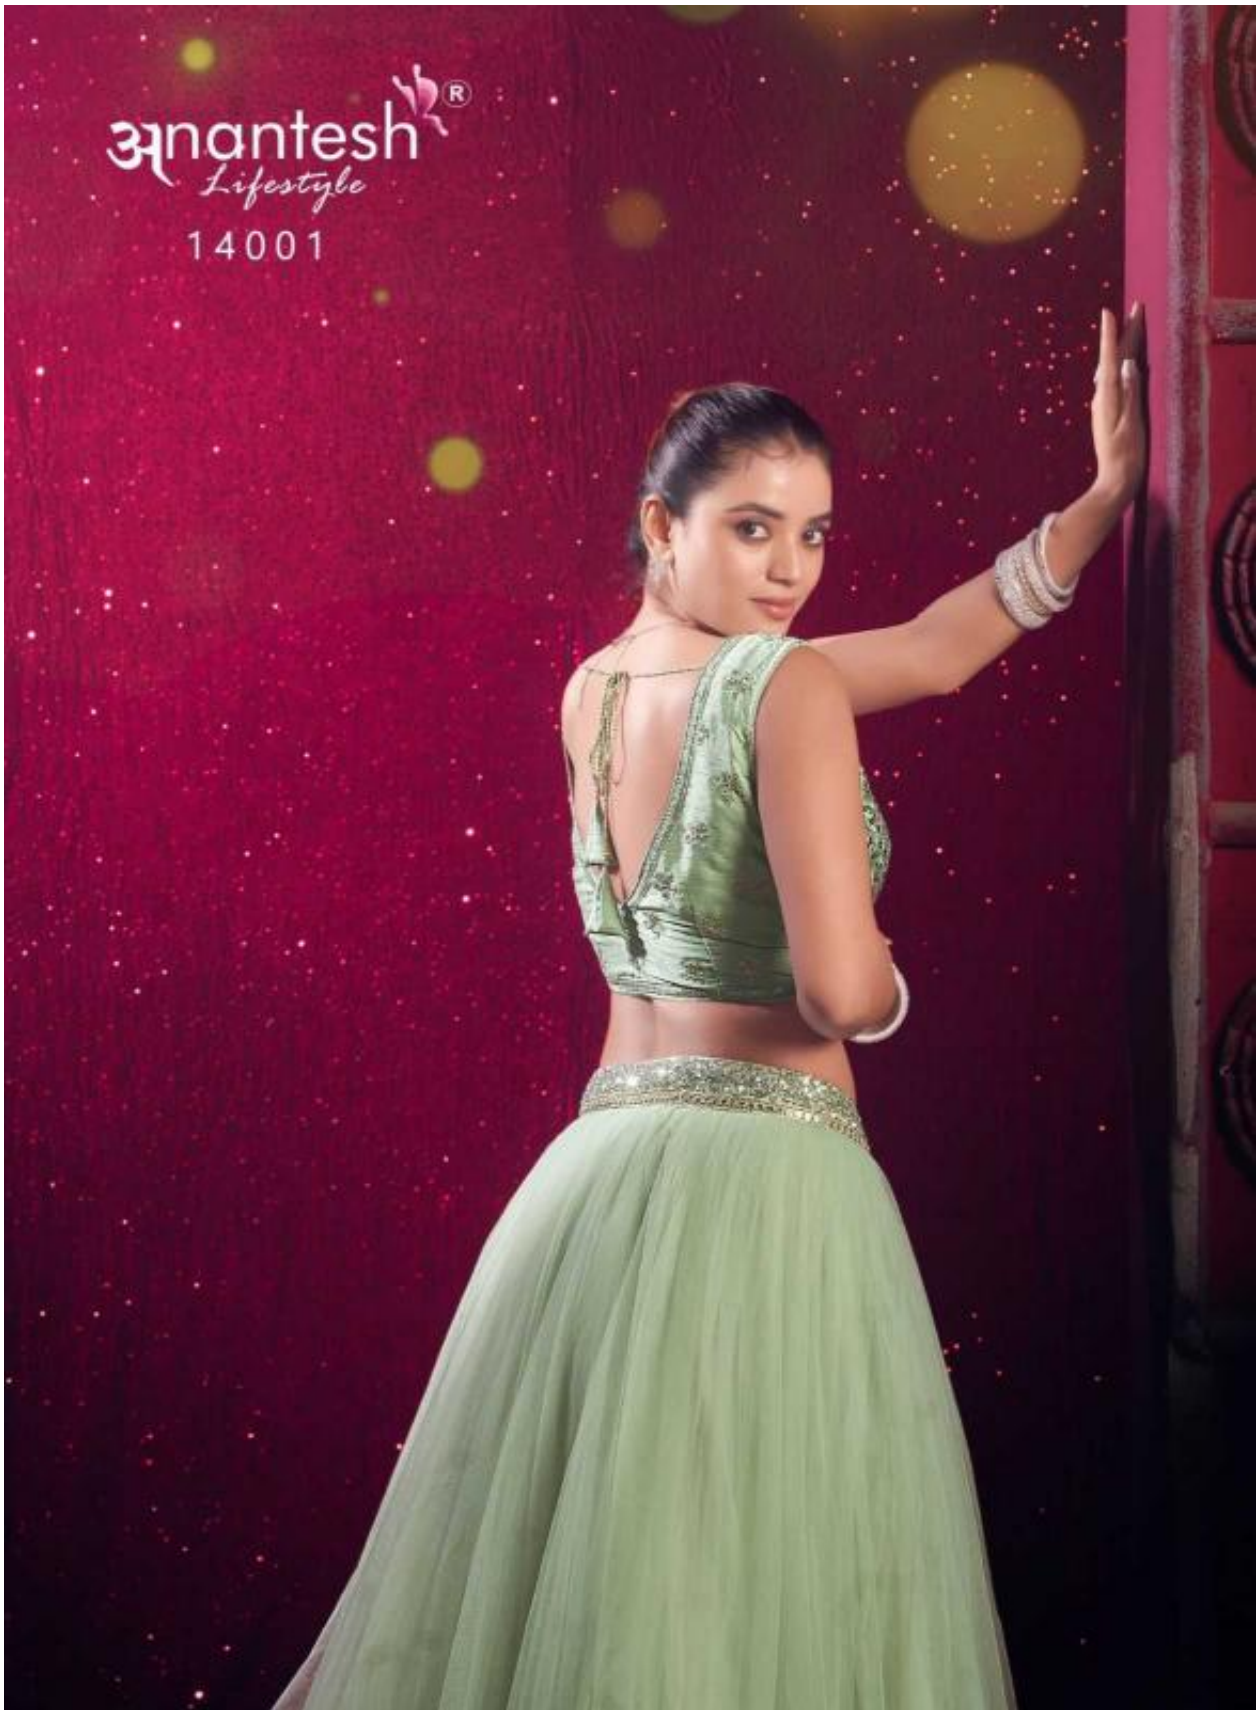

Anantesh®
Lifestyle

14001