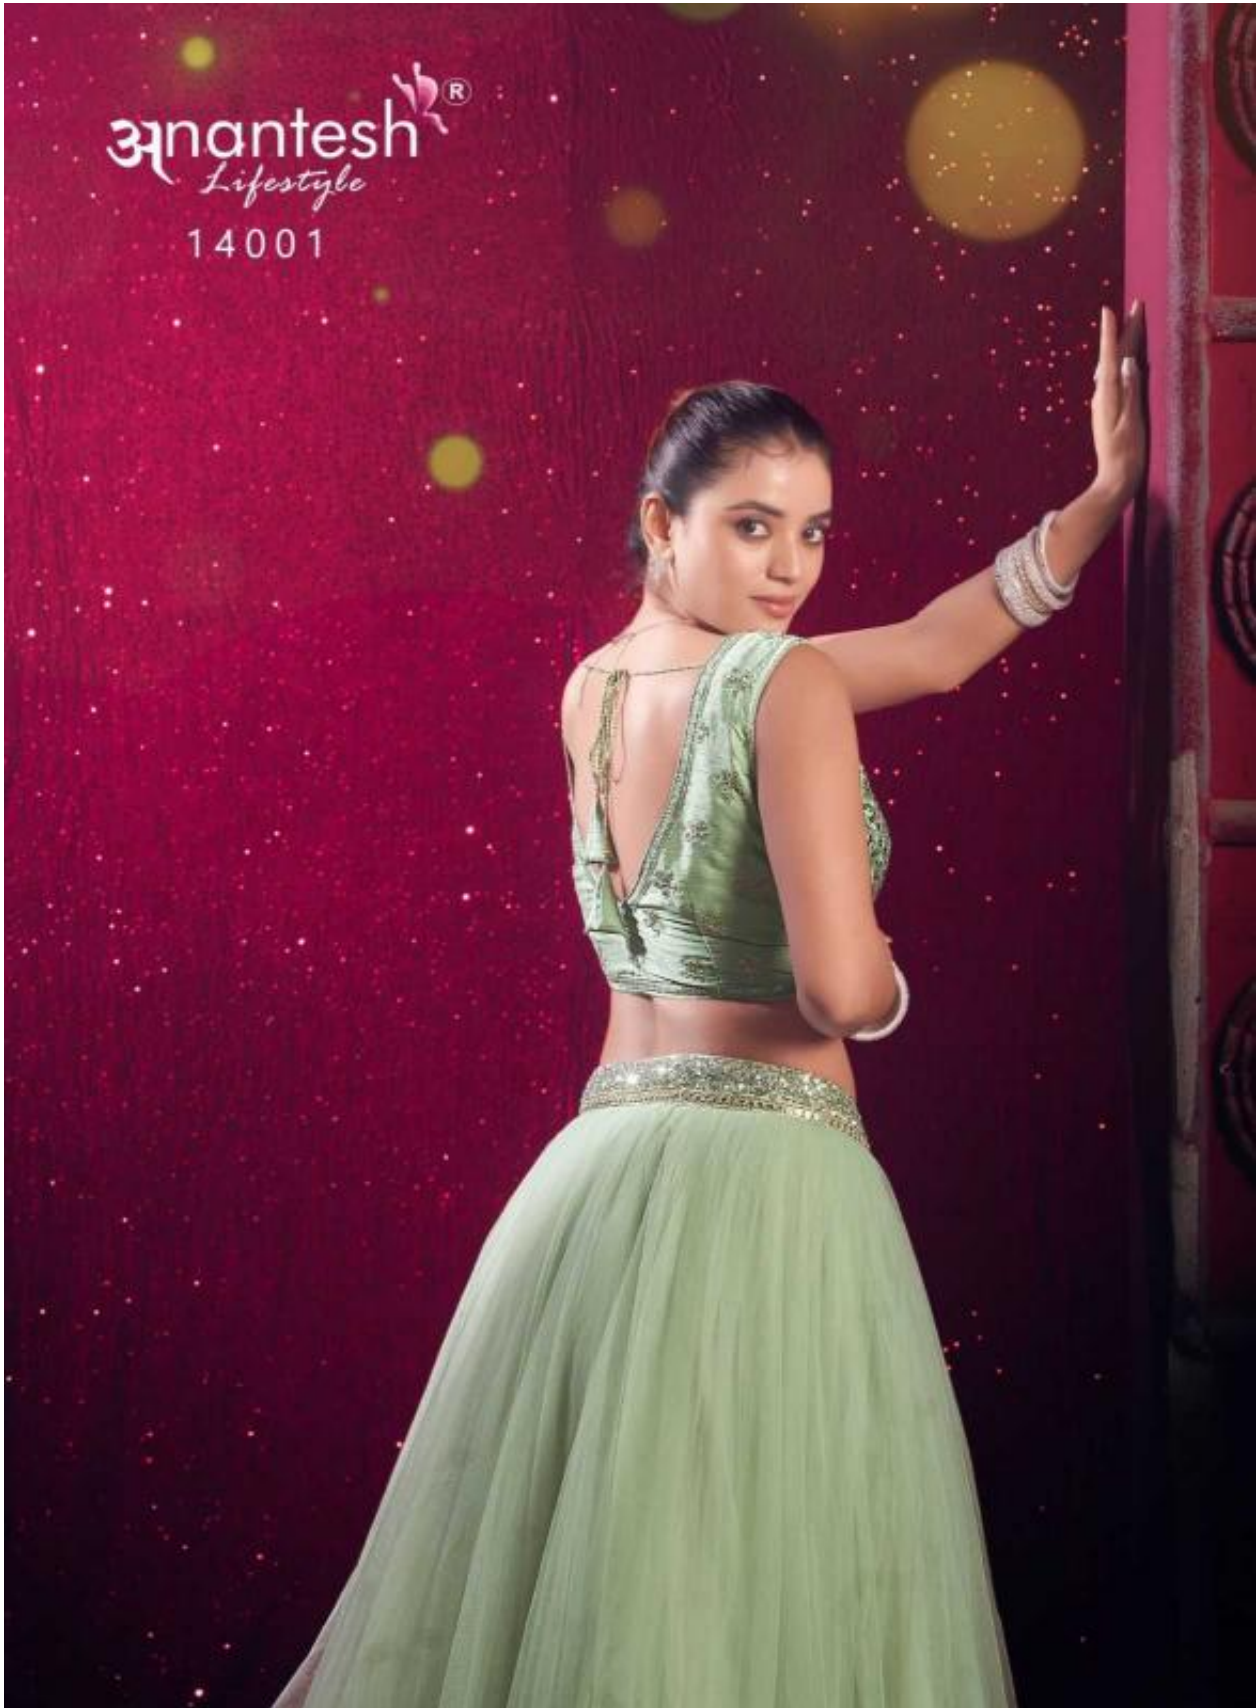

Anantesh®
Lifestyle

14001