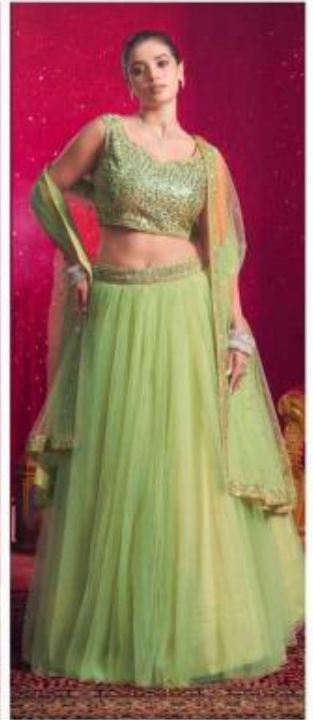

14002

anantesh[®]
Lifestyle

14001

Flairy Girl
VOL 01
Anantesh®
Lifestyle

14001

14002

| CODE | MAIN COLOUR | LEHENGA FABRIC | BLOUSE FABRIC | DUPATTA FABRIC | SIZE SEMI STITCHED | READYMADE | WEIGHT | WORK DETAILS | PRICE (EXCLUDING GST (2%)) |
|-------|-------------|---------------------------|----------------------------|---------------------------|-----------------------------|-------------|--------|---|----------------------------|
| 14001 | LIGHT PISTA | PREMIUM NET 8 METER FLAIR | PREMIUM SILK WITH SEQUANCE | PREMIUM NET WITH SEQUANCE | Size upto 42 bust and waist | XS,S,M,L,XL | 2.5kg. | PREMIUM SEQUANCE WORK IN BLOUSE AND DUPATTA | 2995/- |
| 14002 | DARK PISTA | PREMIUM NET 8 METER FLAIR | PREMIUM SILK WITH SEQUANCE | PREMIUM NET WITH SEQUANCE | Size upto 42 bust and waist | XS,S,M,L,XL | 2.5kg. | PREMIUM SEQUANCE WORK IN BLOUSE AND DUPATTA | 2995/- |