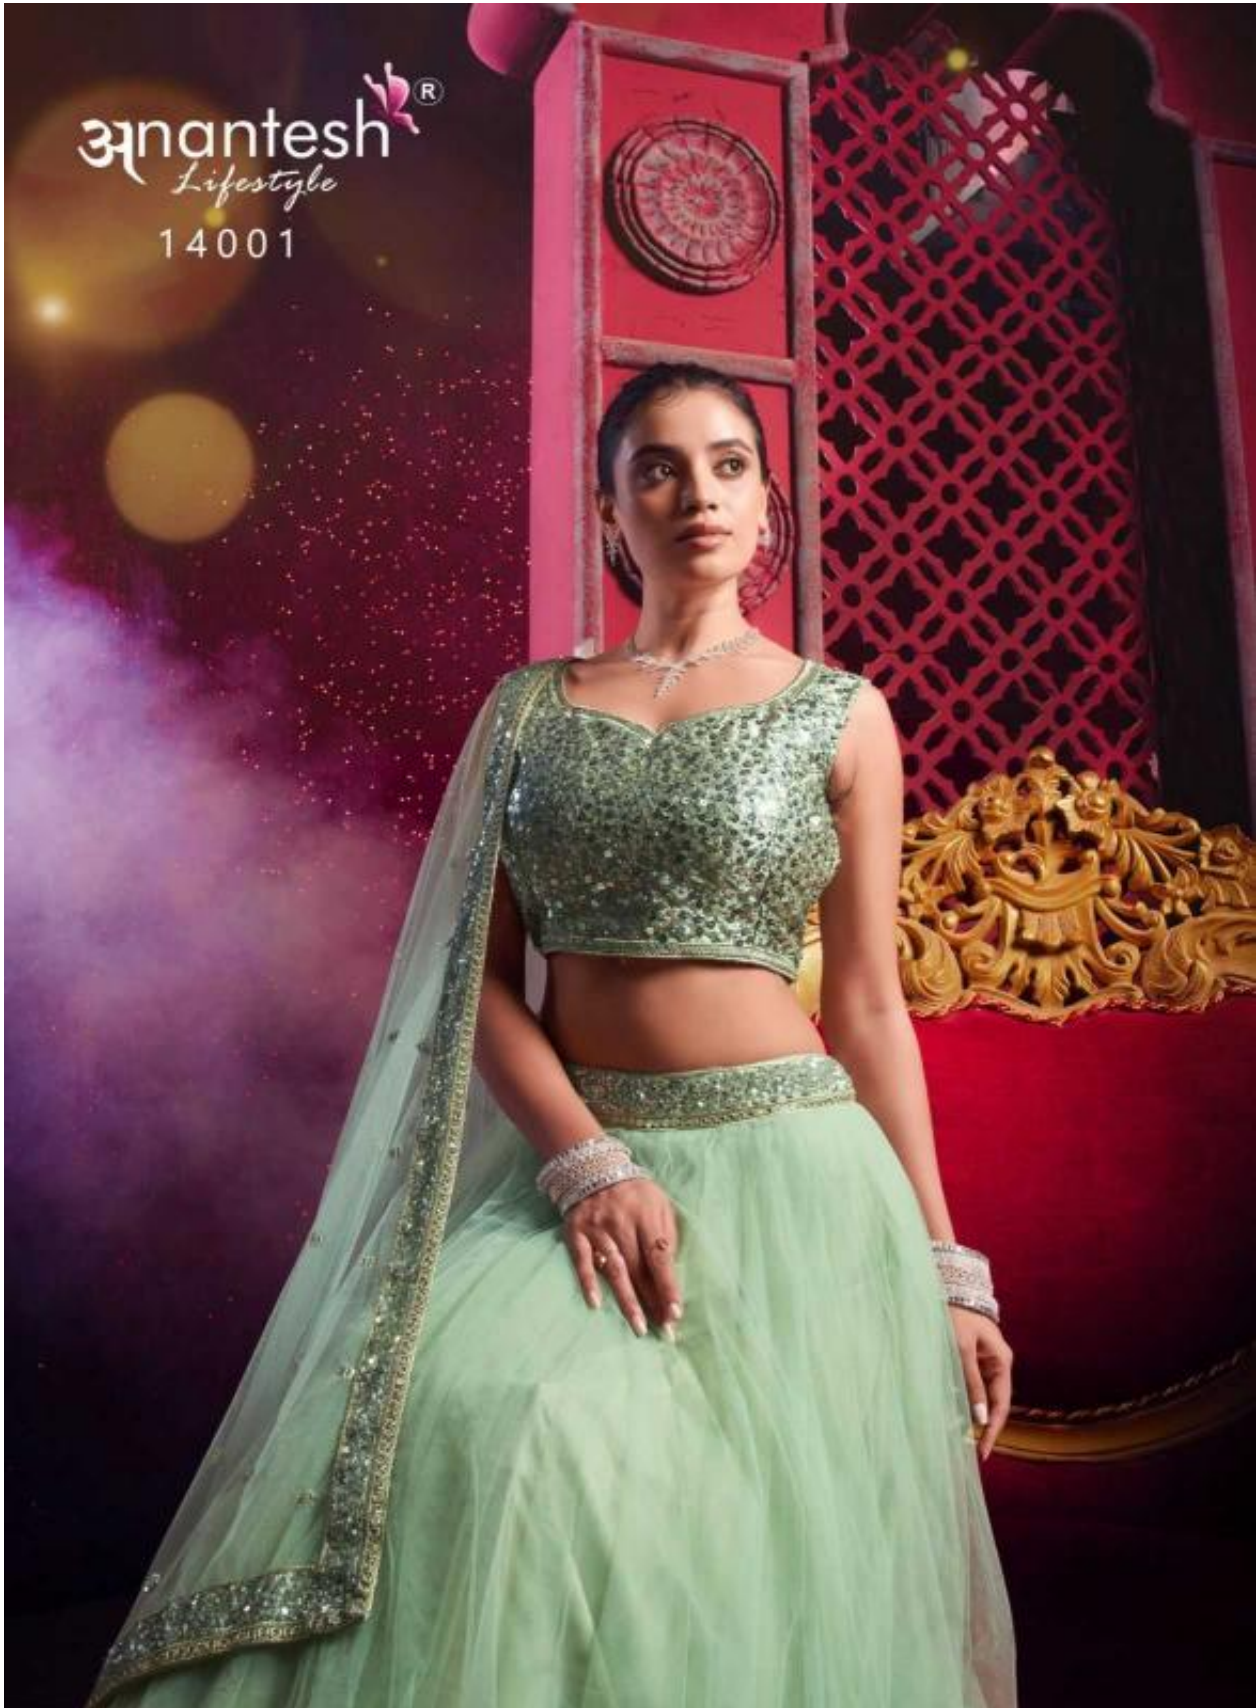

anantesh®
Lifestyle
14001