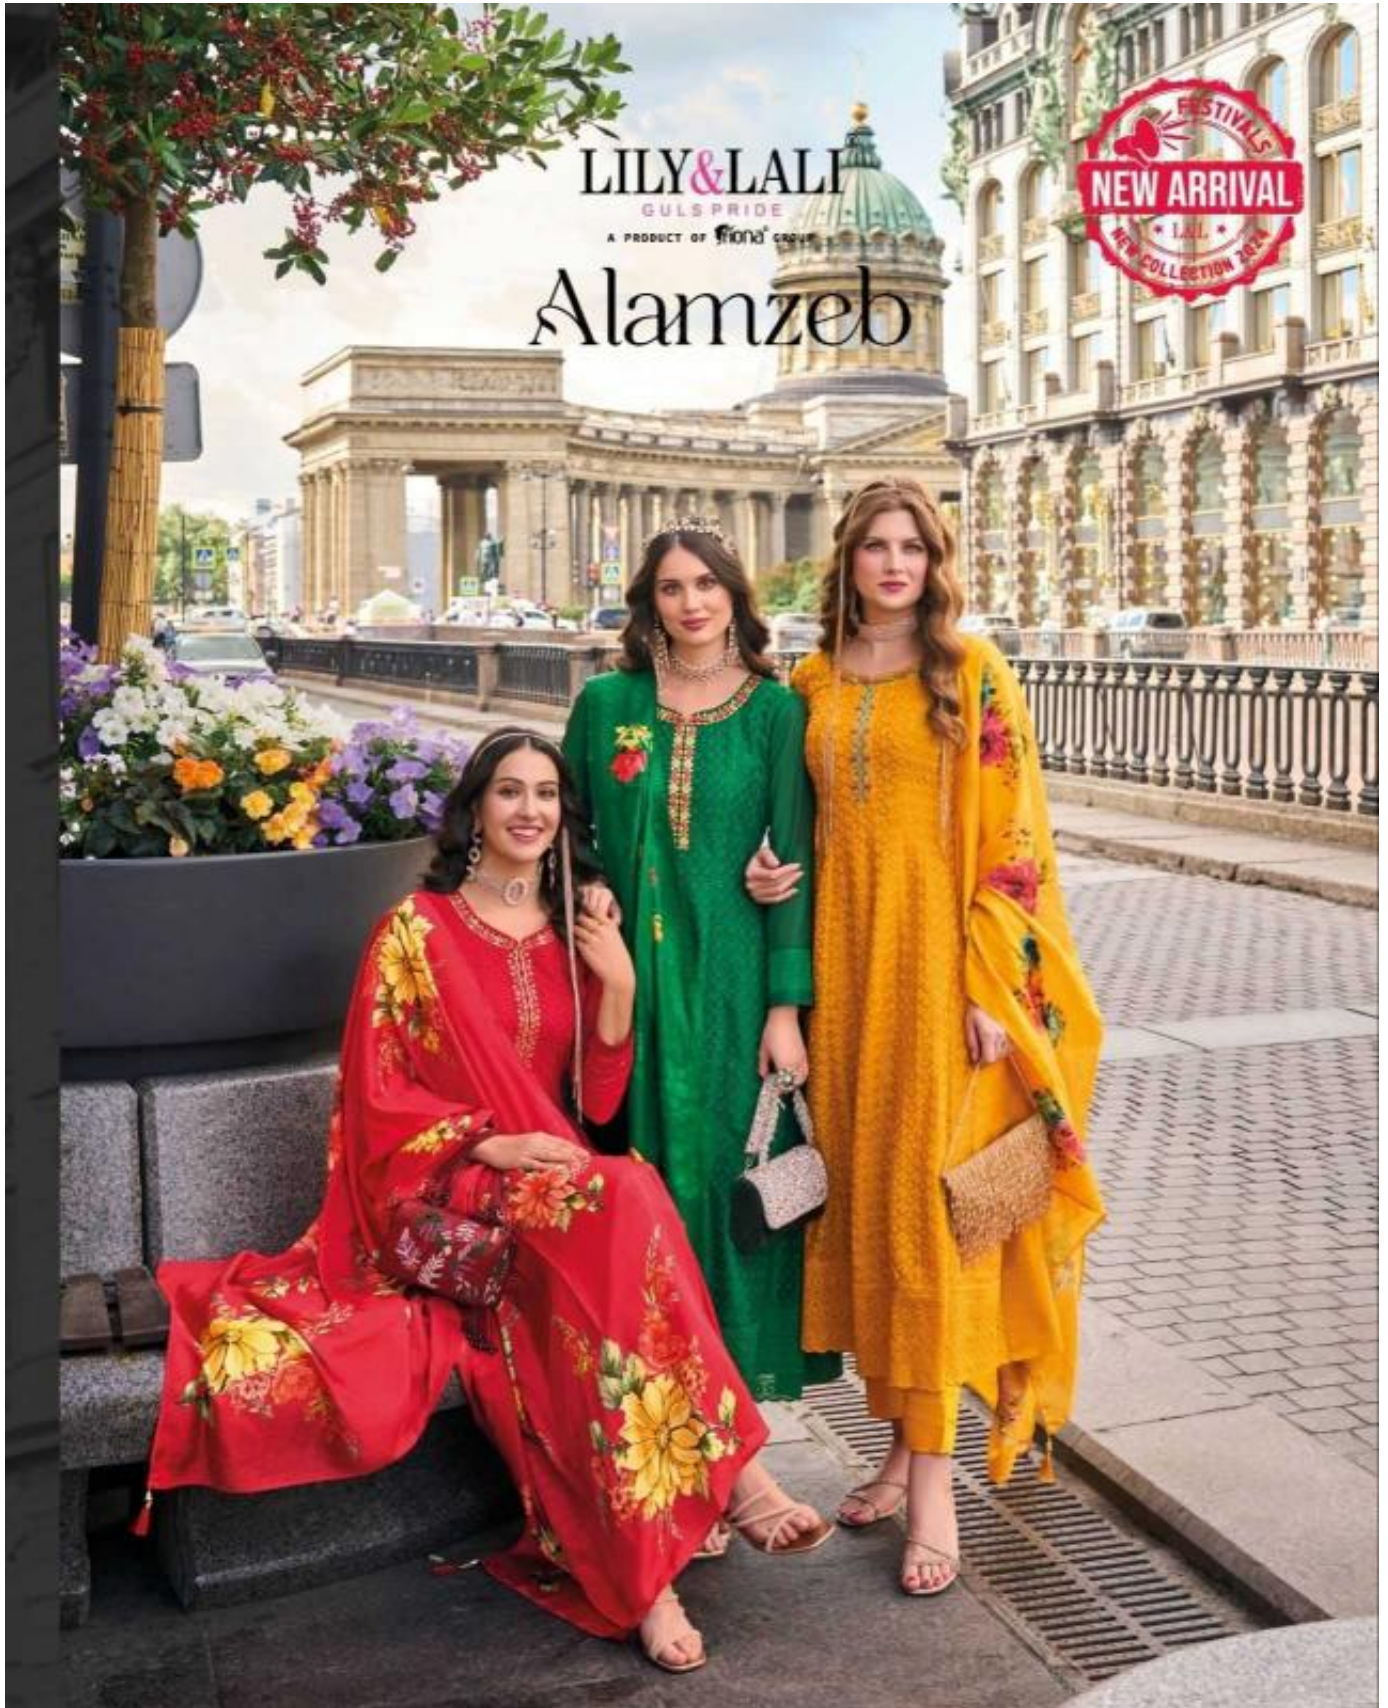

LILY & LALI
GULS PRIDE

A PRODUCT OF FIONA GROUP

Alamzeb

FESTIVALS
NEW ARRIVAL
LALI
NEW COLLECTION 2024

LILY & LALI
GULS PRIDE

A PRODUCT OF FIONA GROUP

Alamzeb

SEATING FASHION