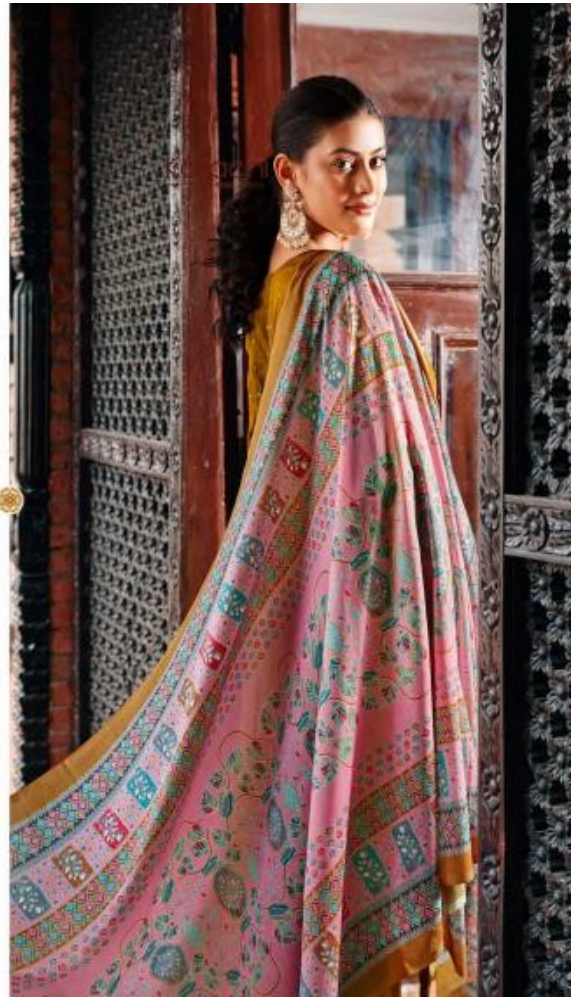

Karachi®
Pakistani
FITTOOR

-2202-

www.karachi.com

The best part of beauty lies in that which is picture unexpressed.
-2204-

Karachi

Beauty is power that comes from within
-2013-

Shawl: Two grams of life, you, and two grams of green. For love is the beauty of life and
-2201-

Karachi®
TEXTILE

Karachi®
FASHION

FASHION
FASHION
FASHION

Karachi®
— 100% COTTON —
Beauty is power. Shine a smile to the world.

-2203-

-2201-

-2202-

-2203-

FITTOOR

{D. NO 2201}

FABRIC DETAILS

~TOP~

PURE JAM SATIN GOLD PRINTED
WITH ELEGANT EMBROIDERY

~BOTTOM~

HEAVY RAYON DYED

~DUPATTA~