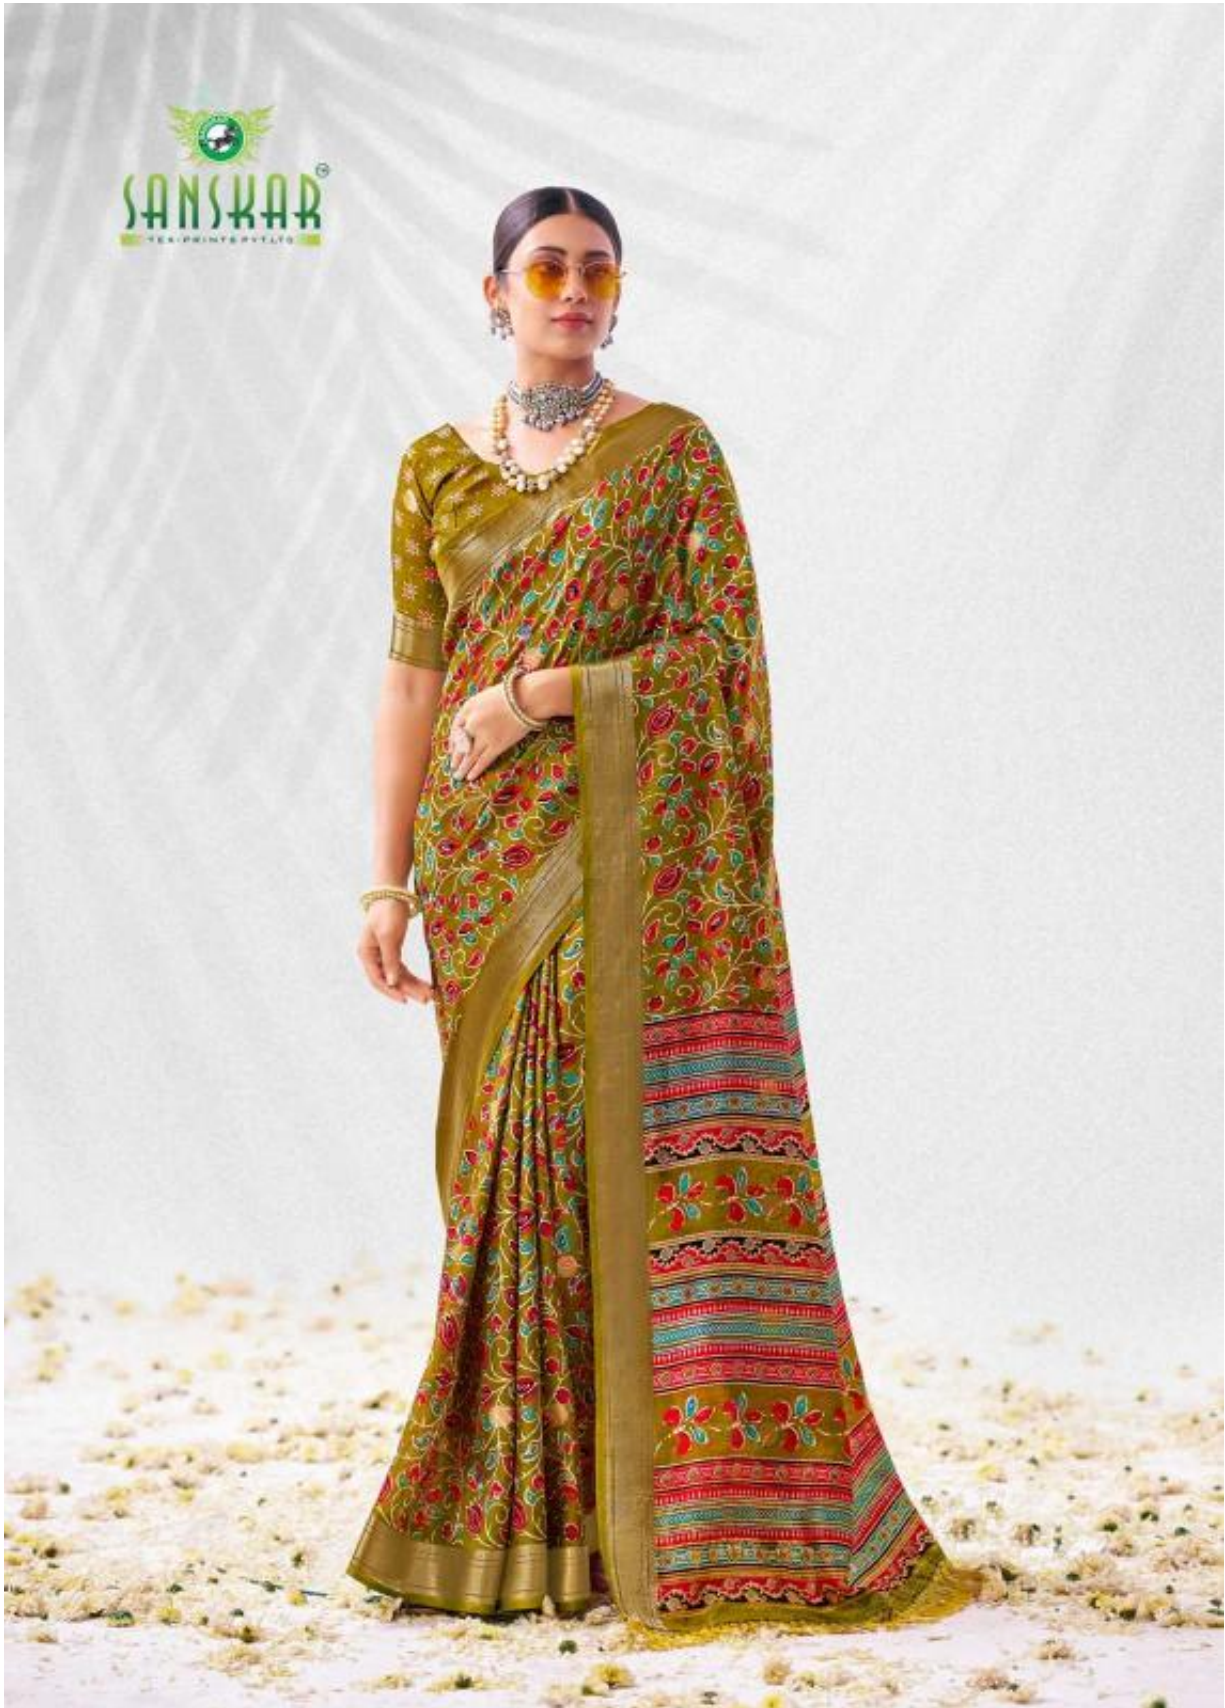

## LAVISH LOOK

SOFT AND SUPPLE, THIS SAREE IS SURE TO MAKE YOU LOOK ENTICING.

---

CODE-22001

  
**SANSKAR**<sup>®</sup>  
TEXTILE PRINTS BY CULTO

---

LUXURY BRILLIANT TONES WITH ITS PREMIUM RANGE OF FABRIC

CODE-22002

---

LUXURY BRILLIANT TONES WITH ITS PREMIUM RANGE OF FABRIC

CODE-22003

CHIC EASY  
PIECES

  
**SANSKAR**<sup>®</sup>  
TEX-PRINTS PVT. LTD.

LUXURY BRILLIANT TONES WITH ITS PREMIUM RANGE OF FABRIC

CODE-22004

  
**SANSKAR**<sup>®</sup>  
TEX · PRINTS · BY · LITH

MAGNANIMOUS  
LOOK

**CODE-22005**

LUXURY BRILLIANT TONES WITH ITS  
PREMIUM RANGE OF FABRIC

LUXURY BRILLIANT TONES WITH ITS PREMIUM RANGE OF FABRIC

**CODE-22006**

  
**SANSKAR**  
TEN PRINTS PPT-10

MYSTIQUE  
DESIGNS

**SANSKAR**  
TRADITIONAL WEAR

LUXURY BRILLIANT TONES WITH ITS PREMIUM RANGE OF FABRIC

**CODE-22007**

---

LUXURY BRILLIANT TONES WITH ITS PREMIUM RANGE OF FABRIC