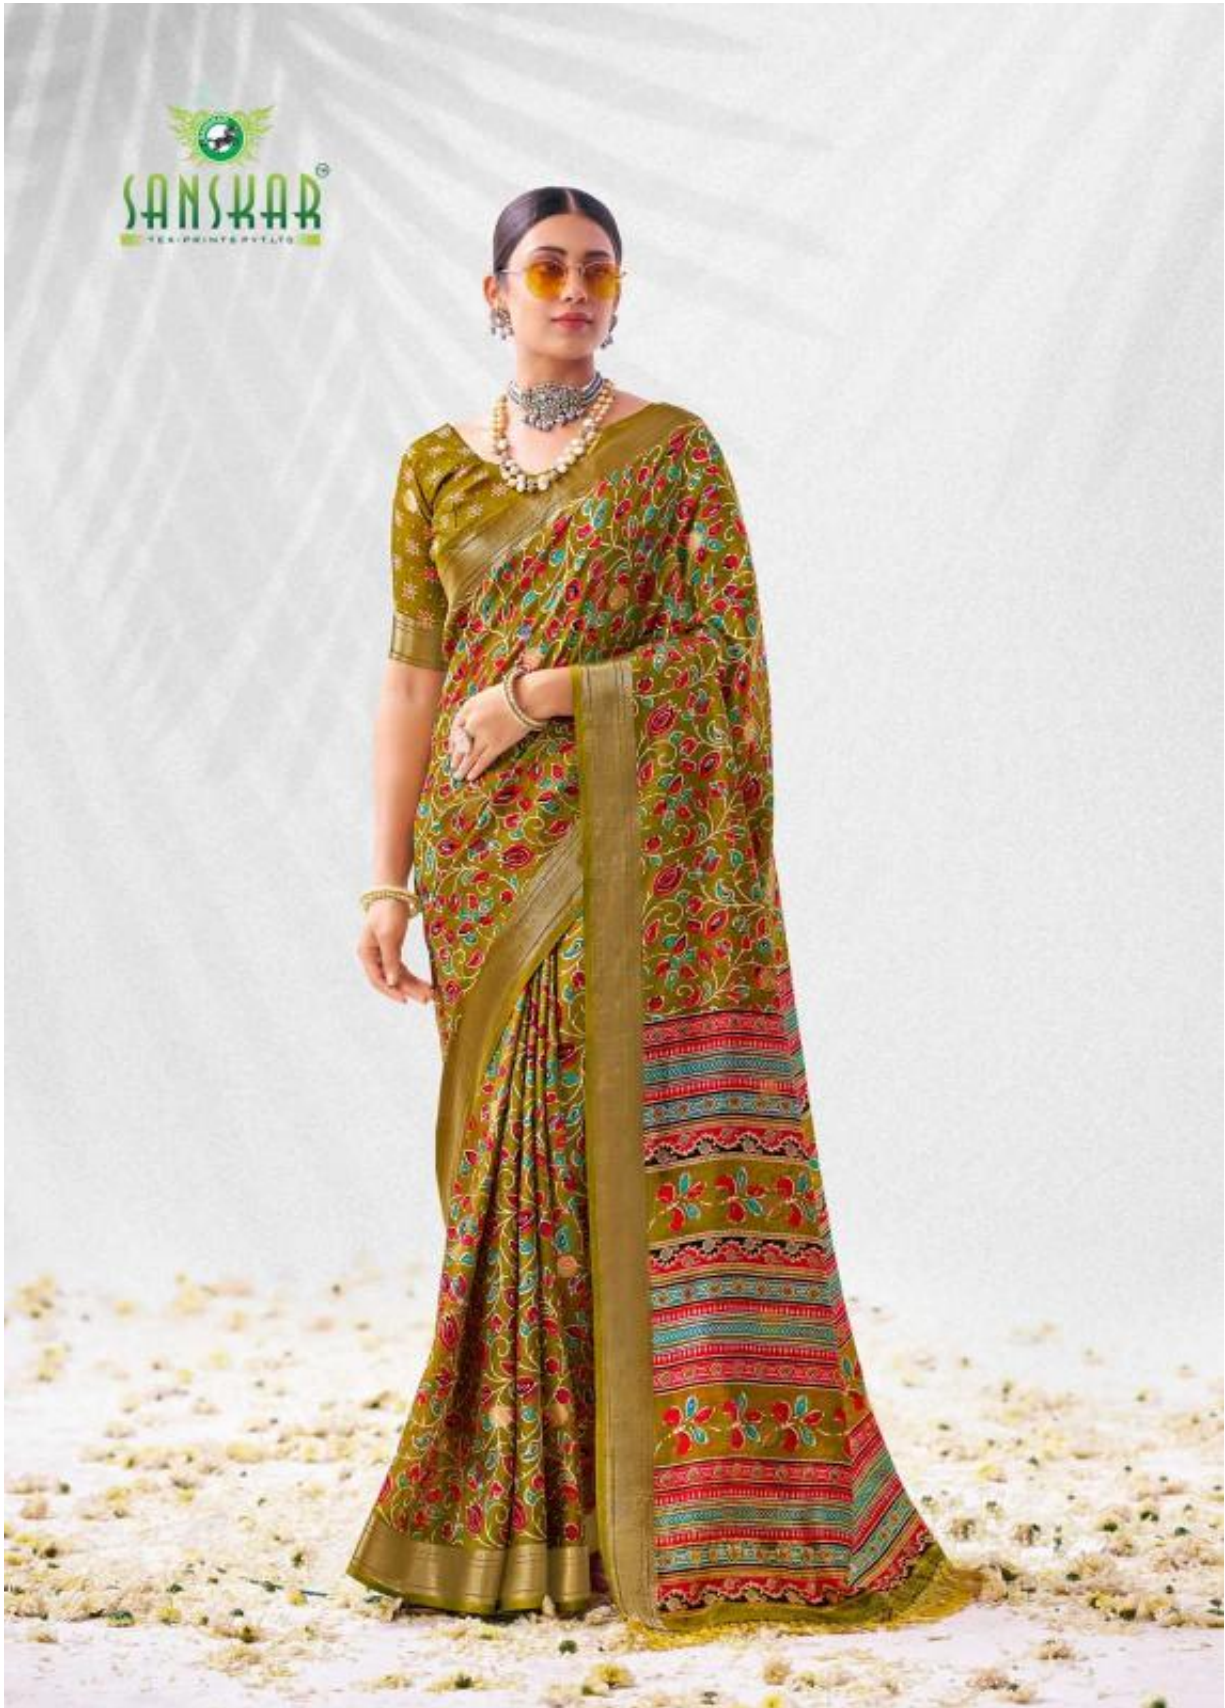

## LAVISH LOOK

SOFT AND SUPPLE, THIS SAREE IS SURE TO MAKE YOU LOOK ENTICING.

---

CODE-22001

  
**SANSKAR**<sup>®</sup>  
TEXTILE PRINTS BY CULTO

---

LUXURY BRILLIANT TONES WITH ITS PREMIUM RANGE OF FABRIC

CODE-22002

---

LUXURY BRILLIANT TONES WITH ITS PREMIUM RANGE OF FABRIC

CODE-22003

CHIC EASY  
PIECES

  
**SANSKAR**<sup>®</sup>  
TEX-PRINTS PVT. LTD.

LUXURY BRILLIANT TONES WITH ITS PREMIUM RANGE OF FABRIC

CODE-22004

MAGNANIMOUS  
LOOK

**CODE-22005**

LUXURY BRILLIANT TONES WITH ITS  
PREMIUM RANGE OF FABRIC

LUXURY BRILLIANT TONES WITH ITS PREMIUM RANGE OF FABRIC

**CODE-22006**

  
**SANSKAR**  
TEN PRINTS PPT-10

MYSTIQUE  
DESIGNS

**SANSKAR**  
TRADITIONAL WEAR

LUXURY BRILLIANT TONES WITH ITS PREMIUM RANGE OF FABRIC

**CODE-22007**

---

LUXURY BRILLIANT TONES WITH ITS PREMIUM RANGE OF FABRIC

PROFUSE  
LOOK

---

---