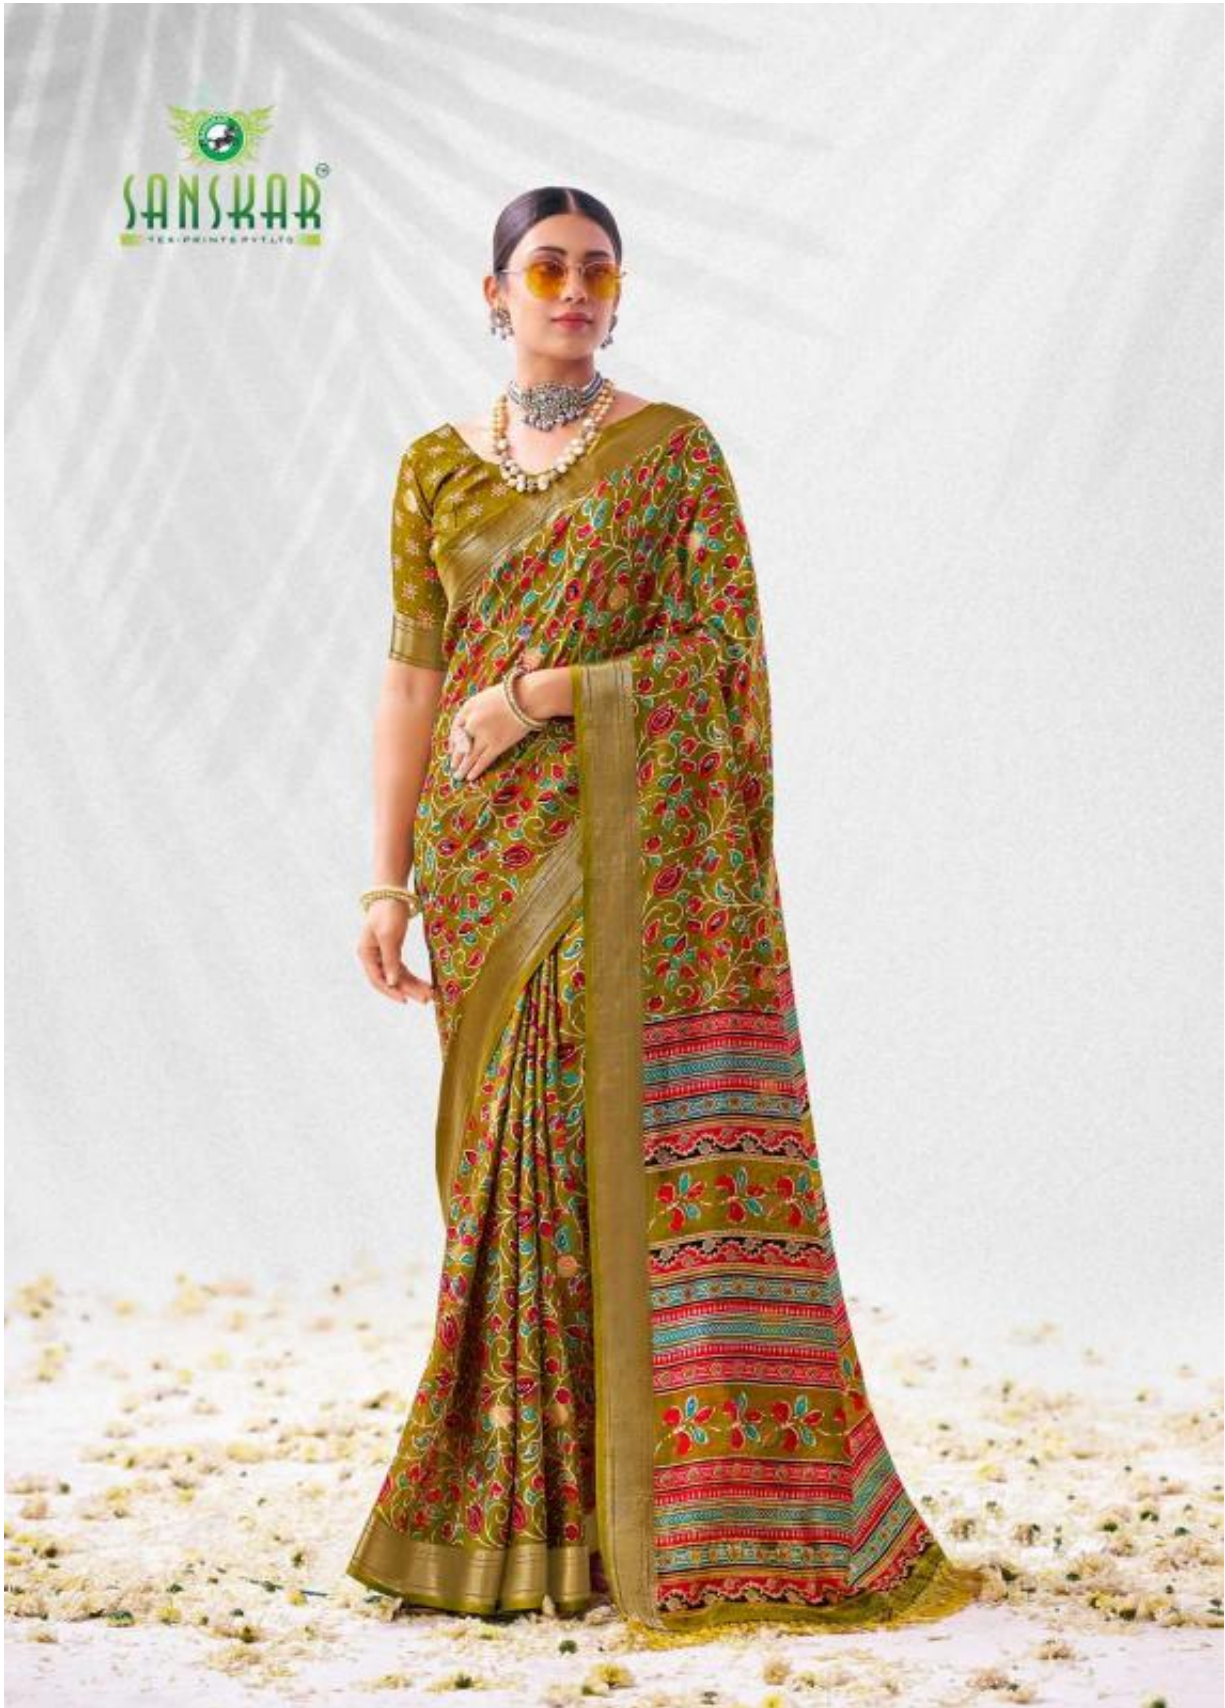

Celebrate
Art

SANSKAR[®]
TEXTILES BY LYS

Celebrate
Art

LAVISH LOOK

SOFT AND SUPPLE, THIS SAREE IS SURE TO MAKE YOU LOOK ENTICING.

CODE-22001

SANSKAR[®]
TEXTILE PRINTS BY CULTO

LUXURY BRILLIANT TONES WITH ITS PREMIUM RANGE OF FABRIC

CODE-22002

LUXURY BRILLIANT TONES WITH ITS PREMIUM RANGE OF FABRIC

CODE-22003

CHIC EASY
PIECES

SANSKAR[®]
TEX-PRINTS PVT. LTD.

LUXURY BRILLIANT TONES WITH ITS PREMIUM RANGE OF FABRIC

CODE-22004

SANSKAR[®]
TEX · PRINTS · BY · LITH

MAGNANIMOUS
LOOK

CODE-22005

LUXURY BRILLIANT TONES WITH ITS
PREMIUM RANGE OF FABRIC

LUXURY BRILLIANT TONES WITH ITS PREMIUM RANGE OF FABRIC

CODE-22006

SANSKAR
TEN PRINTS PPT-10

MYSTIQUE
DESIGNS

SANSKAR[®]
TRADITIONAL WEAR

LUXURY BRILLIANT TONES WITH ITS PREMIUM RANGE OF FABRIC

CODE-22007

LUXURY BRILLIANT TONES WITH ITS PREMIUM RANGE OF FABRIC

PROFUSE
LOOK

SANSKAR
PRA-PRINTA PALLY

BEAUTY
STYLE

CODE-22008

LUXURY BRILLIANT TONES WITH ITS
PREMIUM RANGE OF FABRIC