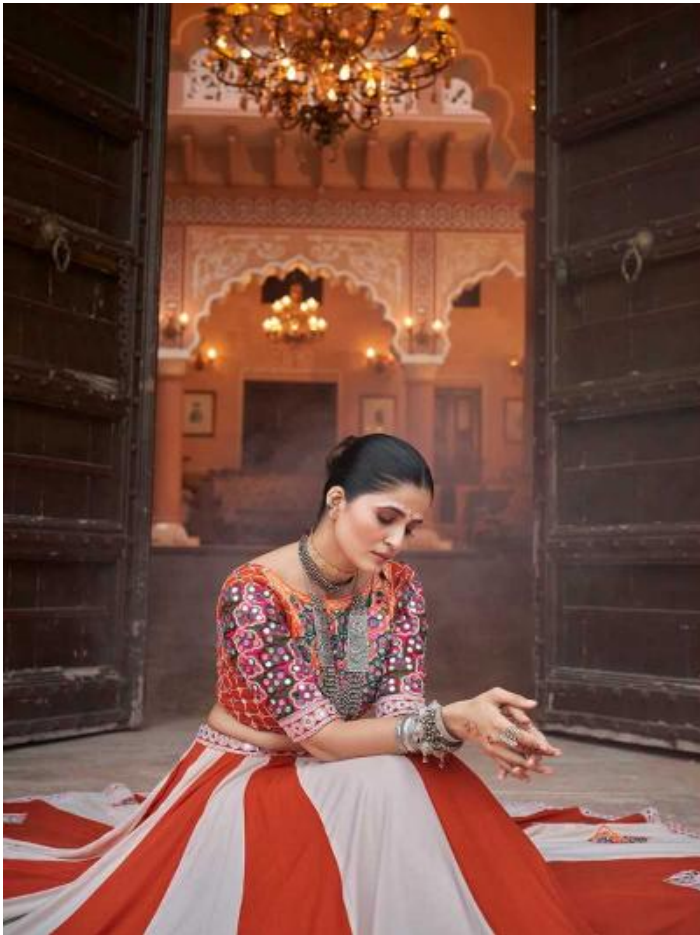

RASS - 2434

bhkala

RASS - 2436

A dark red background with a subtle, repeating diamond-shaped pattern. In the center, there is a white decorative border. Inside this border, at the top, is a white icon of a chandelier. Below the icon, the text "Rassbhkala" is written in a stylized font, with a red swastika symbol to its left. At the bottom of the border, the text "RASS - 2436" is displayed. The entire design is framed by elegant white scrollwork.