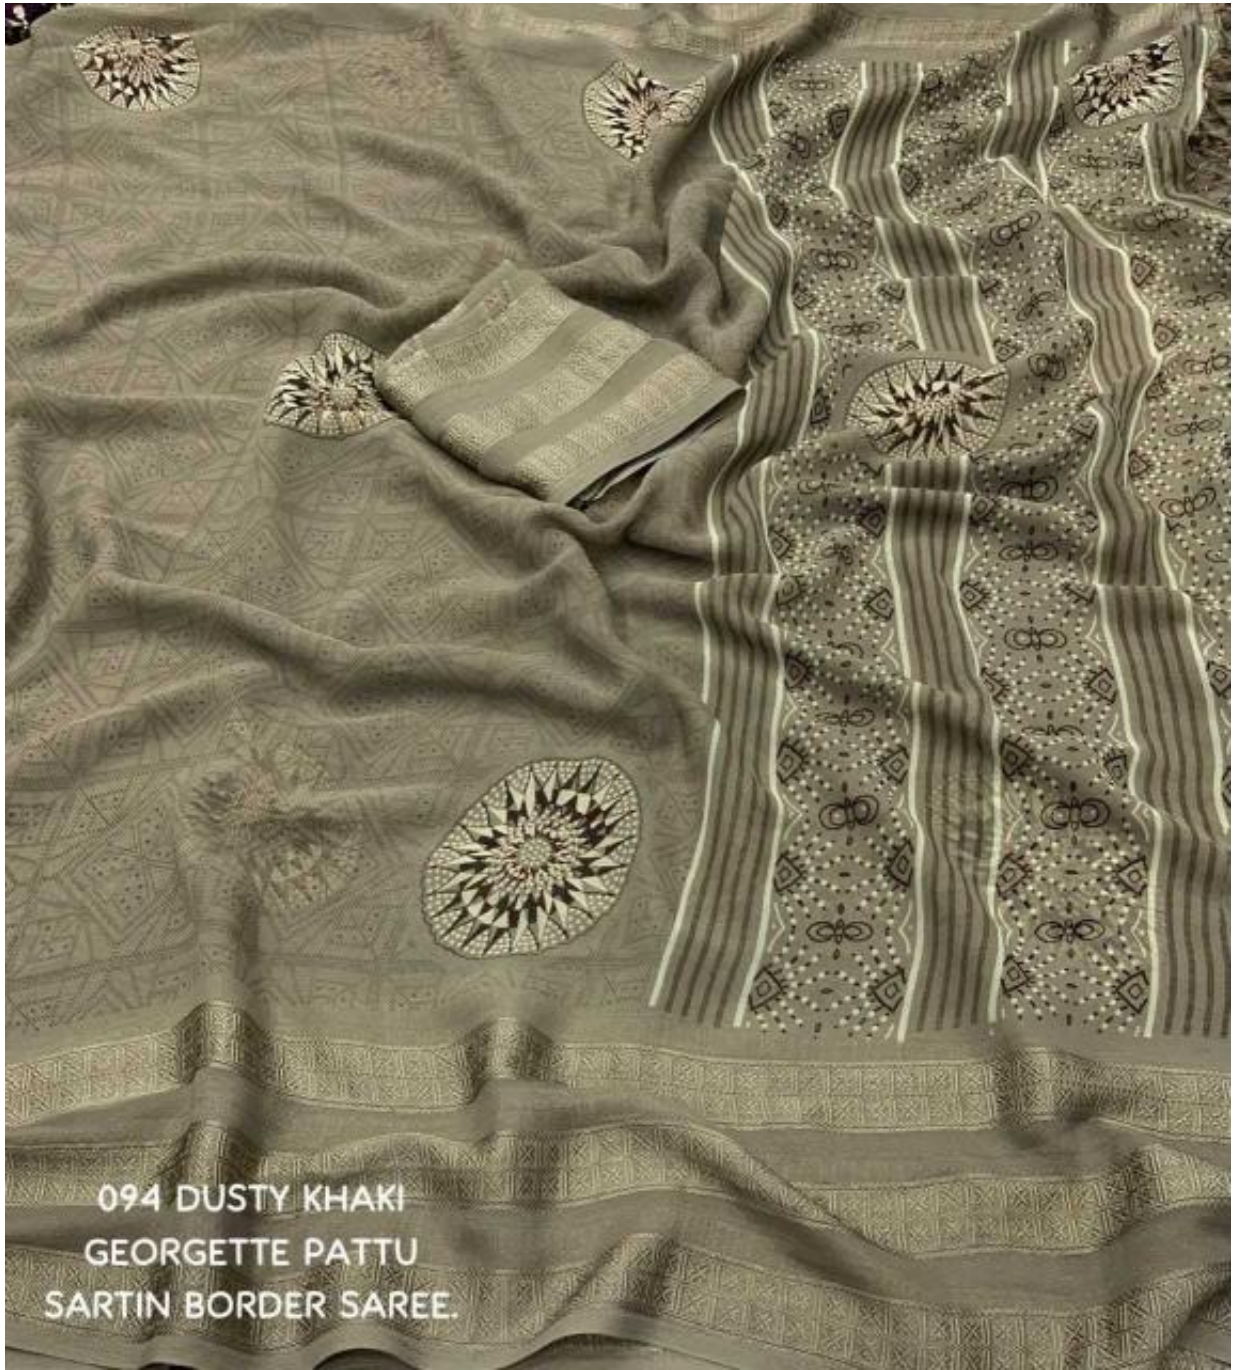

094 DUSTY BLUE  
GEORGETTE PATTU  
SARTIN BORDER SAREE.

094 LIGHT LEVENDER  
GEORGETTE PATTU  
SARTIN BORDER SAREE.

094 DUSTY PINK  
GEORGETTE PATTU  
SARTIN BORDER SAREE.

094 APRICOT  
GEORGETTE PATTU  
SARTIN BORDER SAREE.

094 DUSTY GREEN  
GEORGETTE PATTU  
SARTIN BORDER SAREE.

094 DUSTY KHAKI  
GEORGETTE PATTU  
SARTIN BORDER SAREE.