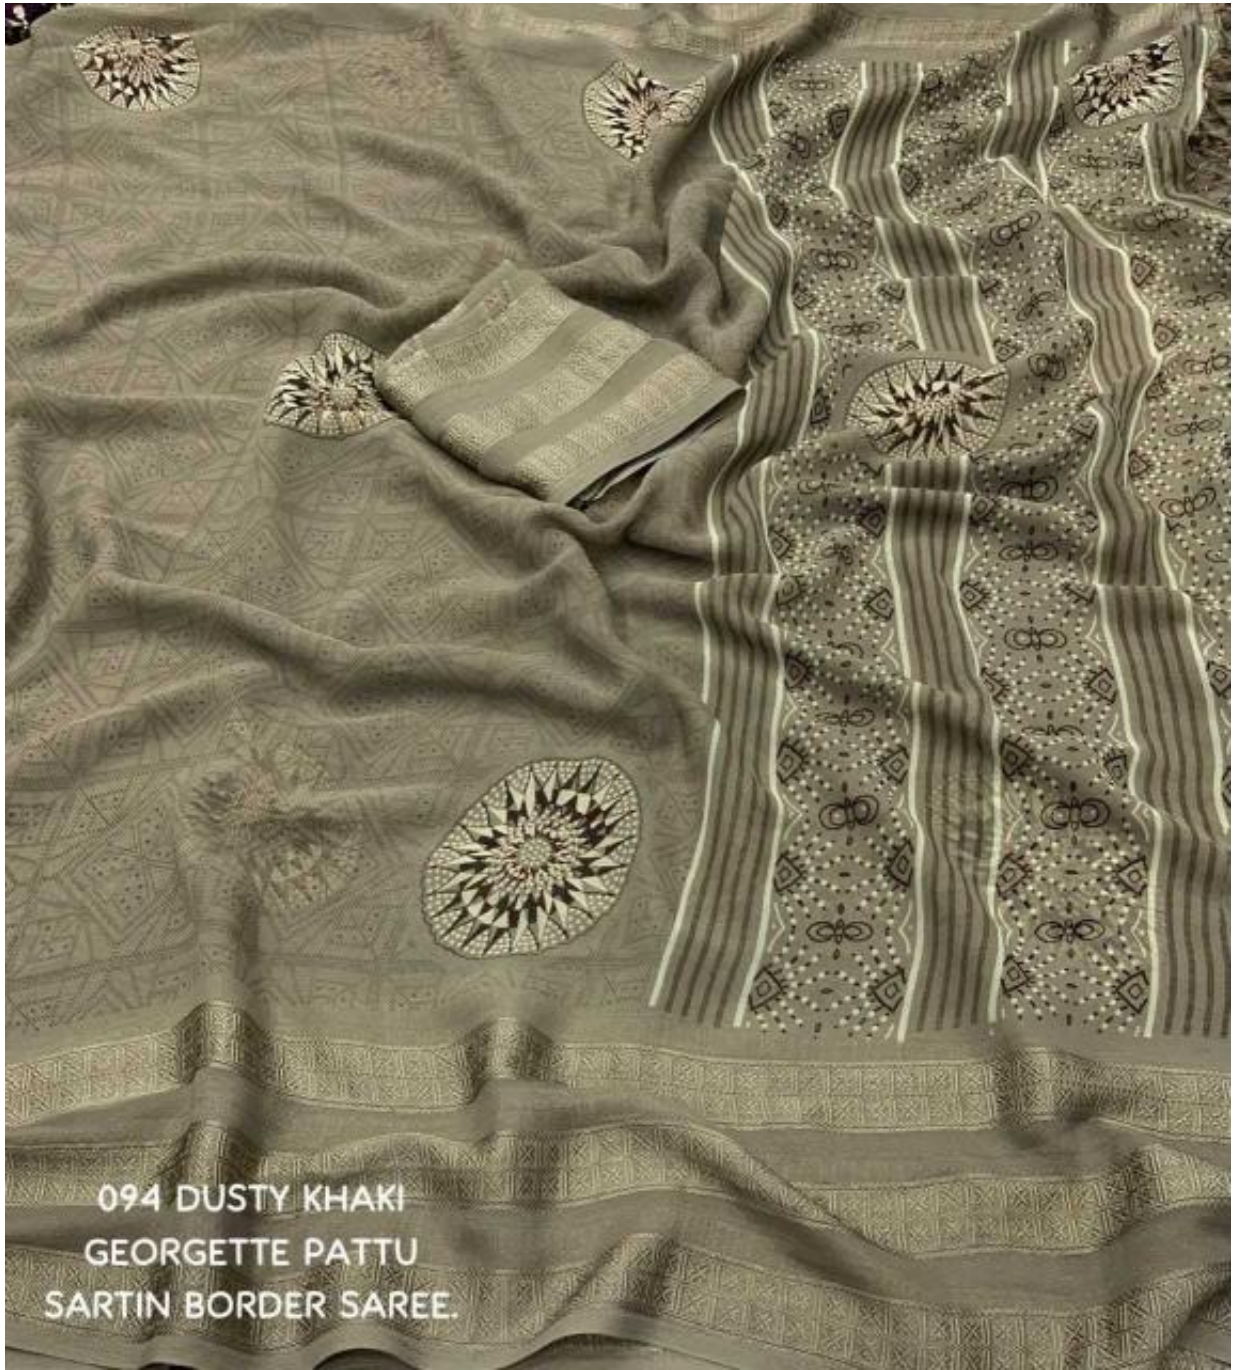

094 DUSTY BLUE
GEORGETTE PATTU
SARTIN BORDER SAREE.

094 LIGHT LEVENDER
GEORGETTE PATTU
SARTIN BORDER SAREE.

094 DUSTY PINK
GEORGETTE PATTU
SARTIN BORDER SAREE.

094 APRICOT
GEORGETTE PATTU
SARTIN BORDER SAREE.

094 DUSTY GREEN
GEORGETTE PATTU
SARTIN BORDER SAREE.

094 DUSTY KHAKI
GEORGETTE PATTU
SARTIN BORDER SAREE.