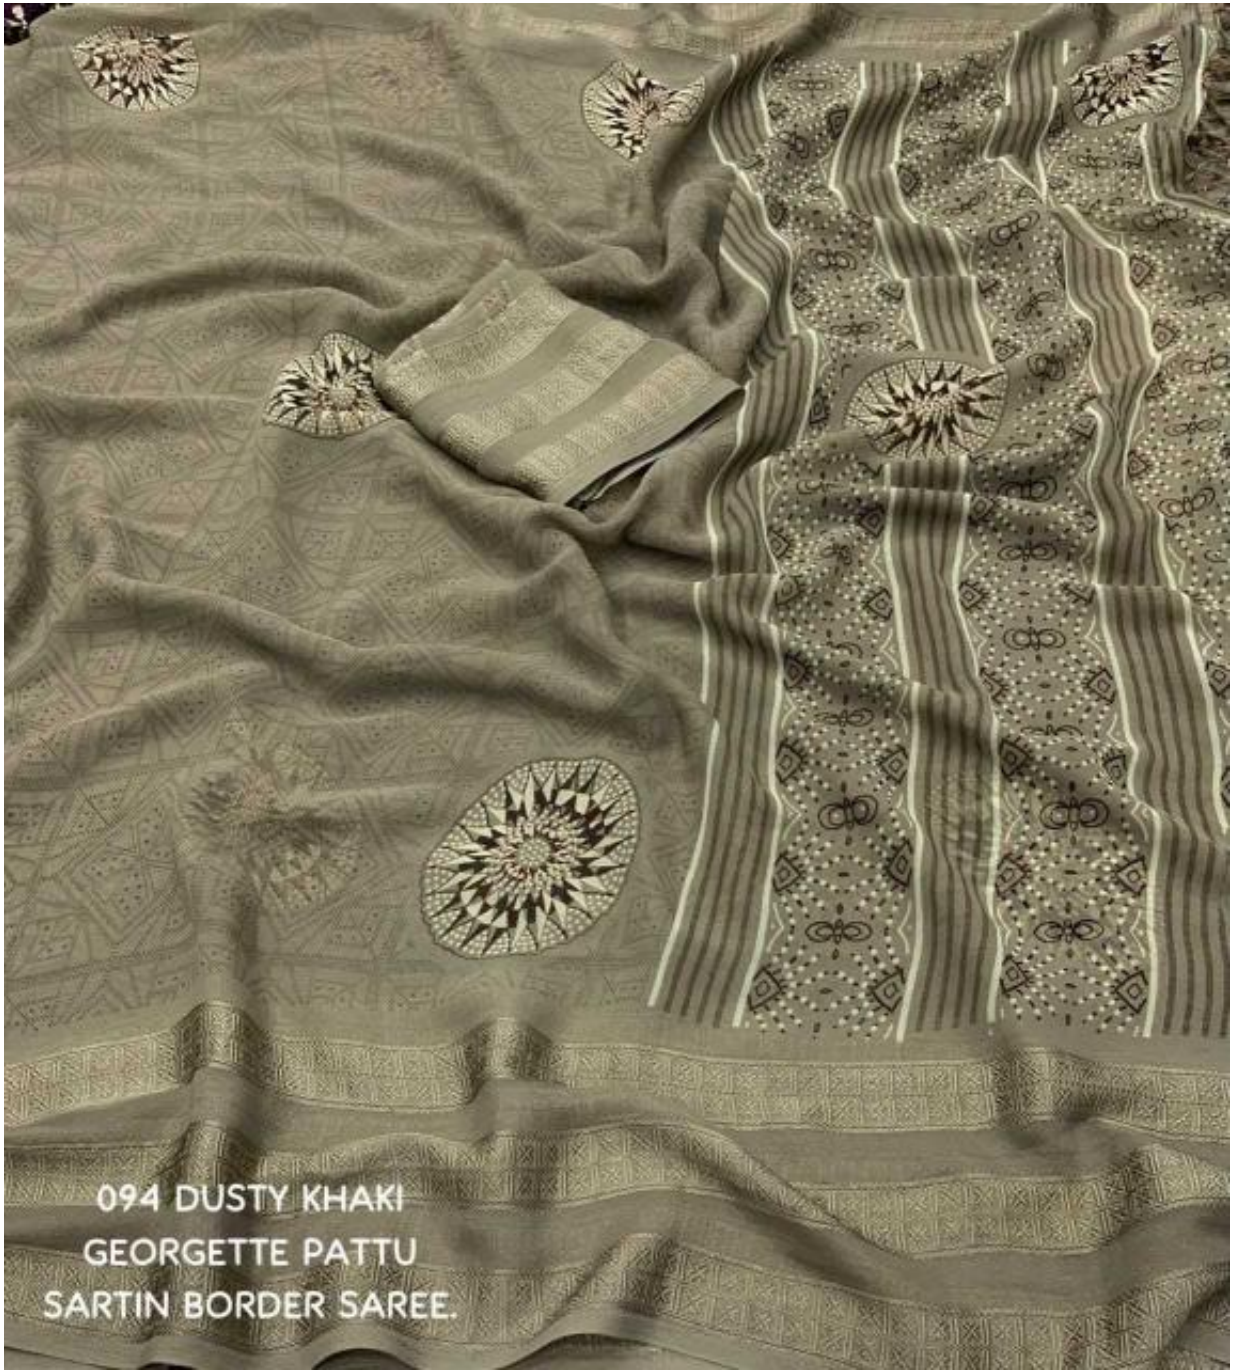

094 DUSTY BLUE  
GEORGETTE PATTU  
SARTIN BORDER SAREE.

094 LIGHT LEVENDER  
GEORGETTE PATTU  
SARTIN BORDER SAREE.

094 DUSTY PINK  
GEORGETTE PATTU  
SARTIN BORDER SAREE.

094 APRICOT  
GEORGETTE PATTU  
SARTIN BORDER SAREE.

094 DUSTY GREEN  
GEORGETTE PATTU  
SARTIN BORDER SAREE.

094 DUSTY KHAKI  
GEORGETTE PATTU  
SARTIN BORDER SAREE.