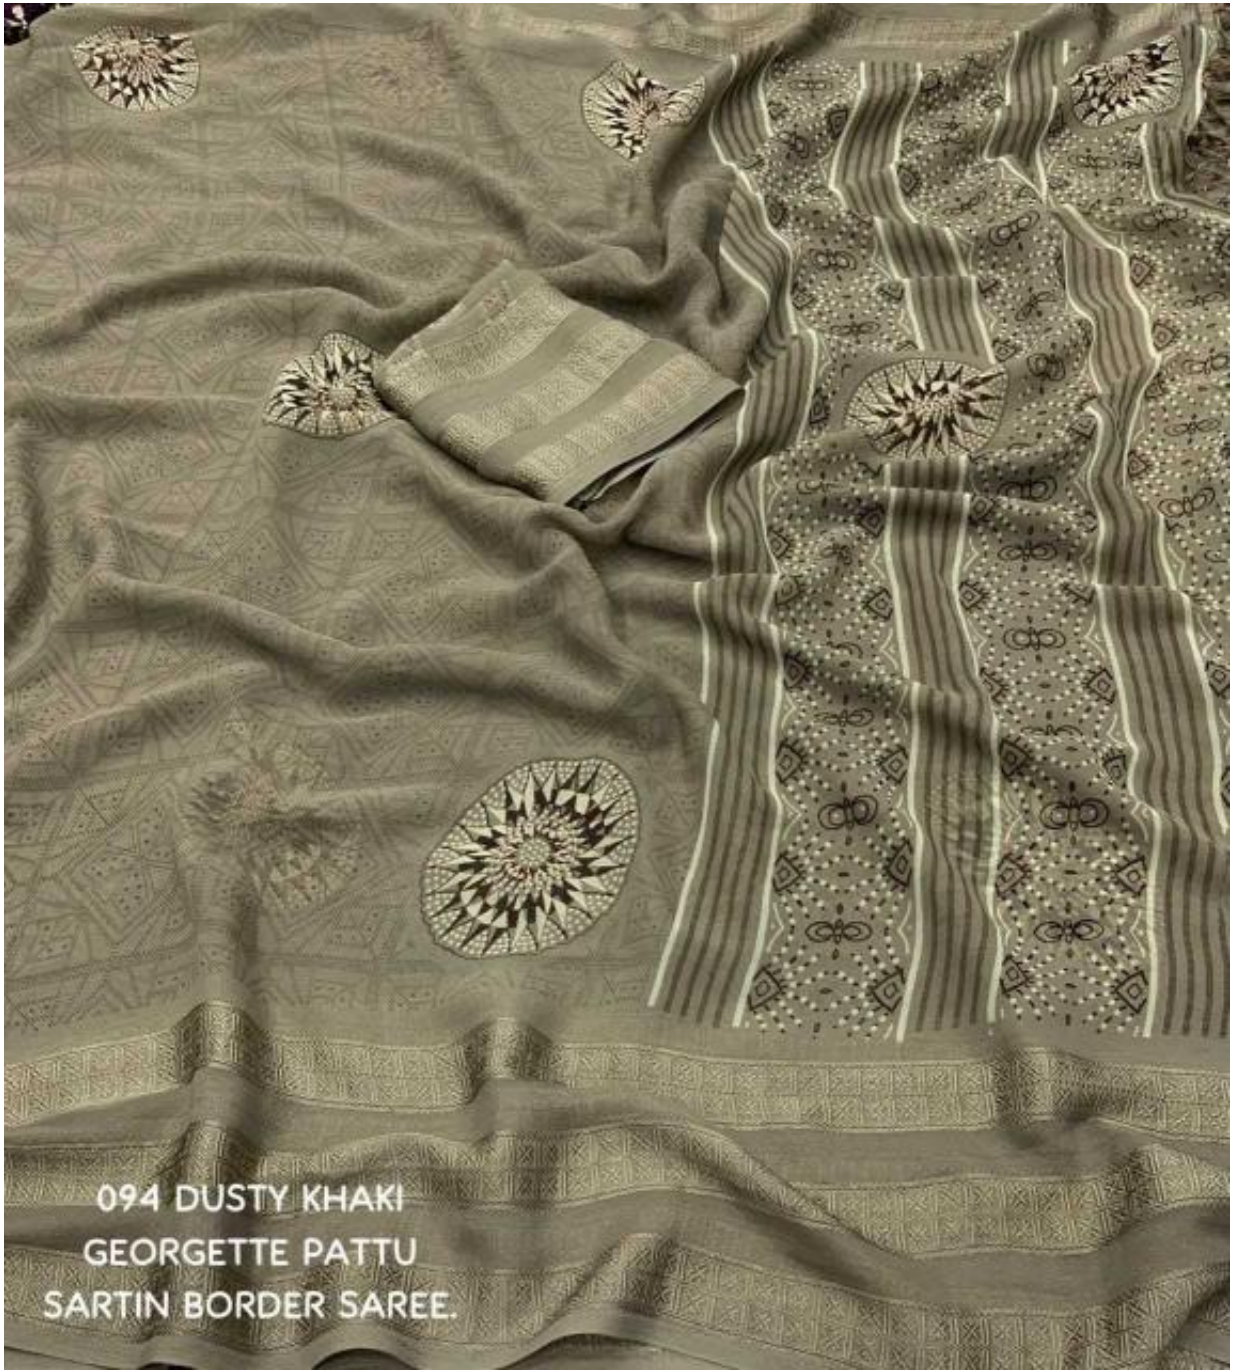

094 DUSTY BLUE
GEORGETTE PATTU
SARTIN BORDER SAREE.

094 LIGHT LEVENDER
GEORGETTE PATTU
SARTIN BORDER SAREE.

094 DUSTY PINK
GEORGETTE PATTU
SARTIN BORDER SAREE.

094 APRICOT
GEORGETTE PATTU
SARTIN BORDER SAREE.

094 DUSTY GREEN
GEORGETTE PATTU
SARTIN BORDER SAREE.

094 DUSTY KHAKI
GEORGETTE PATTU
SARTIN BORDER SAREE.